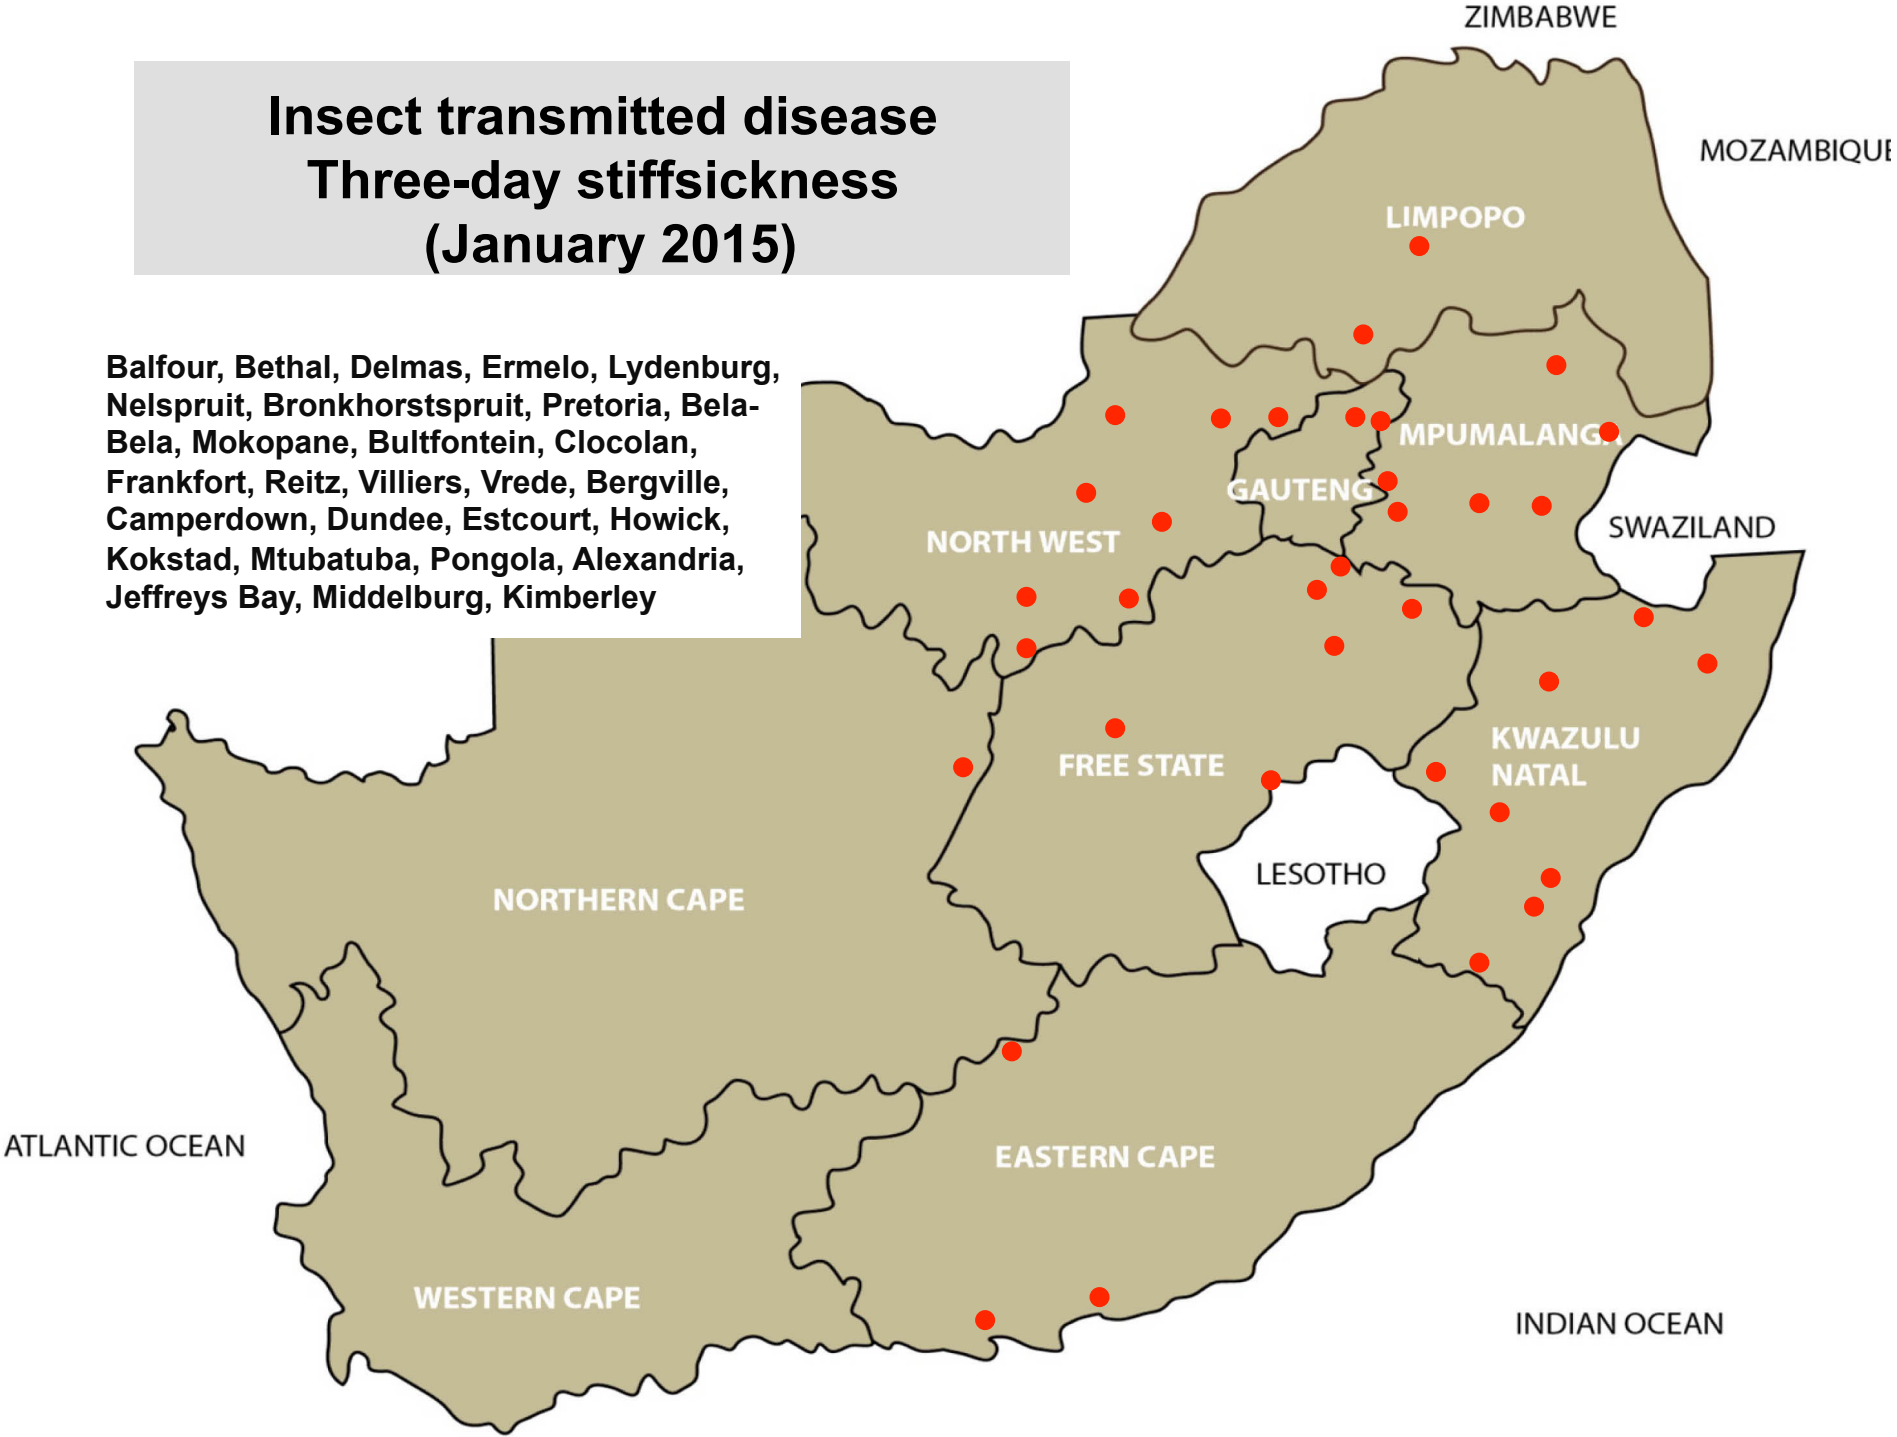

Bloemhof, Stella, Ventersdorp, Vryburg,
Bethlehem, Bloemfontein, Frankfort,
Hertzogville, Hoopstad, Kroonstad, Dundee,
Kimberley

Venereal disease – Vibriosis (January 2015)

Vryburg, Bloemfontein, Beaufort West

Venereal disease – Pizzle disease Peestersiekte (January 2015)

Insect and tick transmitted disease Lumpy skin disease (January 2015)

Bethal, Ermelo, Middelburg, Nelspruit, Volksrust, Bronkhorstspuit, Mokopane, Polokwane, Vaalwater, Christiana, Schweizer-Reneke, Vryburg, Bloemfontein, Clocolan, Frankfort, Hoopstad, Kroonstad, Parys, Reitz, Vrede, Wesselsbron, Bergville, Dundee, Estcourt, Kokstad, Mtubatuba, Pongola, Underberg, Vryheid, Somerset East, Caledon, Ceres, Heidelberg, Oudtshoorn, Stellenbosch, Kimberley, Kuruman

Insect transmitted disease Three-day stiffnessickness (January 2015)

Balfour, Bethal, Delmas, Ermelo, Lydenburg, Nelspruit, Bronkhorstspuit, Pretoria, Bela-Bela, Mokopane, Bultfontein, Clocolan, Frankfort, Reitz, Villiers, Vrede, Bergville, Camperdown, Dundee, Estcourt, Howick, Kokstad, Mtubatuba, Pongola, Alexandria, Jeffreys Bay, Middelburg, Kimberley

Insect transmitted disease – Blue tongue (January 2015)

Delmas, Piet Retief, Volksrust, Bronkhorstspuit, Christiana, Bethlehem, Hoopstad, Ladybrand/Excelsior, Reitz, Zastron, Camperdown, Dundee, Kokstad, Mooi River, Vryheid, Aliwal North, Graaff-Reinet, Somerset East, Beaufort West, Caledon, Ceres, Darling, Heidelberg, Oudtshoorn, Stellenbosch, Vredenburg, Wellington, Kuruman