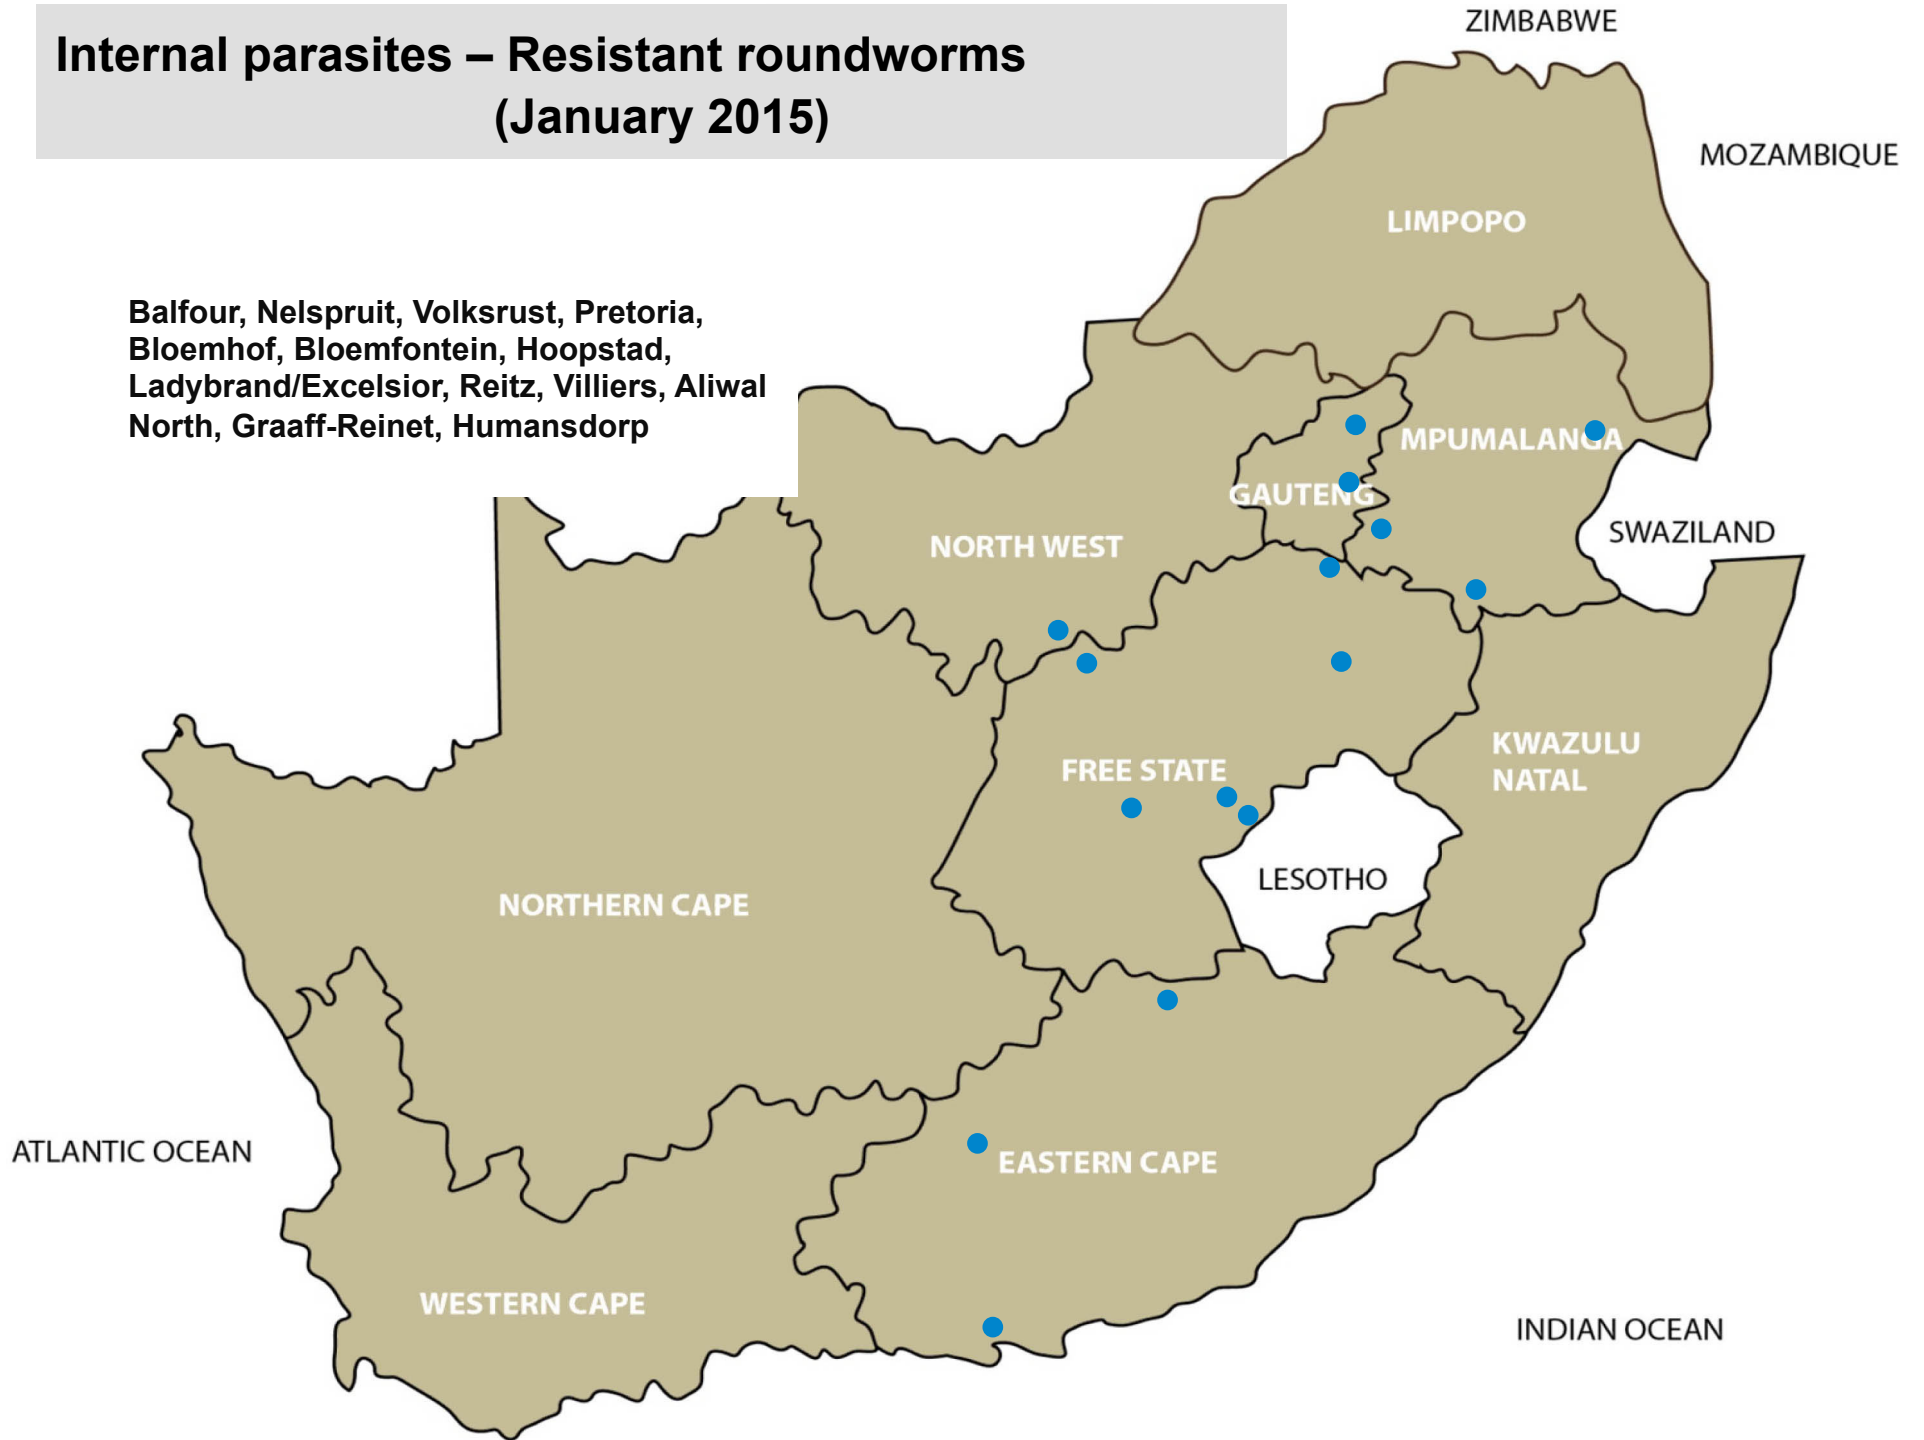

112 Reports (January 2015)

Internal parasites – Roundworms (January 2015)

Bethal, Ermelo, Grootvlei, Lydenburg, Middelburg, Nelspruit, Piet Retief, Standerton, Bapsfontein, Bronkhorstspuit, Krugersdorp, Onderstepoort, Pretoria, Bela-Bela, Modimolle, Mokopane, Polokwane, Vaalwater, Ventersdorp, Bethlehem, Bloemfontein, Bothaville, Clocolan, Frankfort, Harrismith, Hertzogville, Hoopstad, Kroonstad, Ladybrand/Excelsior, Memel, Parys, Reitz, Viljoenskroon, Villiers, Vrede, Wesselsbron, Zastron, Bergville, Dundee, Estcourt, Howick, Mooi River, Mtubatuba, Vryheid, Aliwal North, Graaff-Reinet, Humansdorp, Jeffreys Bay, Middelburg, Port Alfred, Somerset East, George, Heidelberg, Kimberley, Kuruman

Internal parasites – Resistant roundworms (January 2015)

Balfour, Nelspruit, Volksrust, Pretoria,
Bloemhof, Bloemfontein, Hoopstad,
Ladybrand/Excelsior, Reitz, Villiers, Aliwal
North, Graaff-Reinet, Humansdorp

Internal parasites – Tapeworms (January 2015)

Standerton, Volksrust,
Bronkhorstspuit, Polokwane,
Ventersdorp, Bethlehem, Hoopstad,
Memel, Reitz, Villiers, Wesselsbron,
Bergville, Graaff-Reinet, Humansdorp,
Queenstown