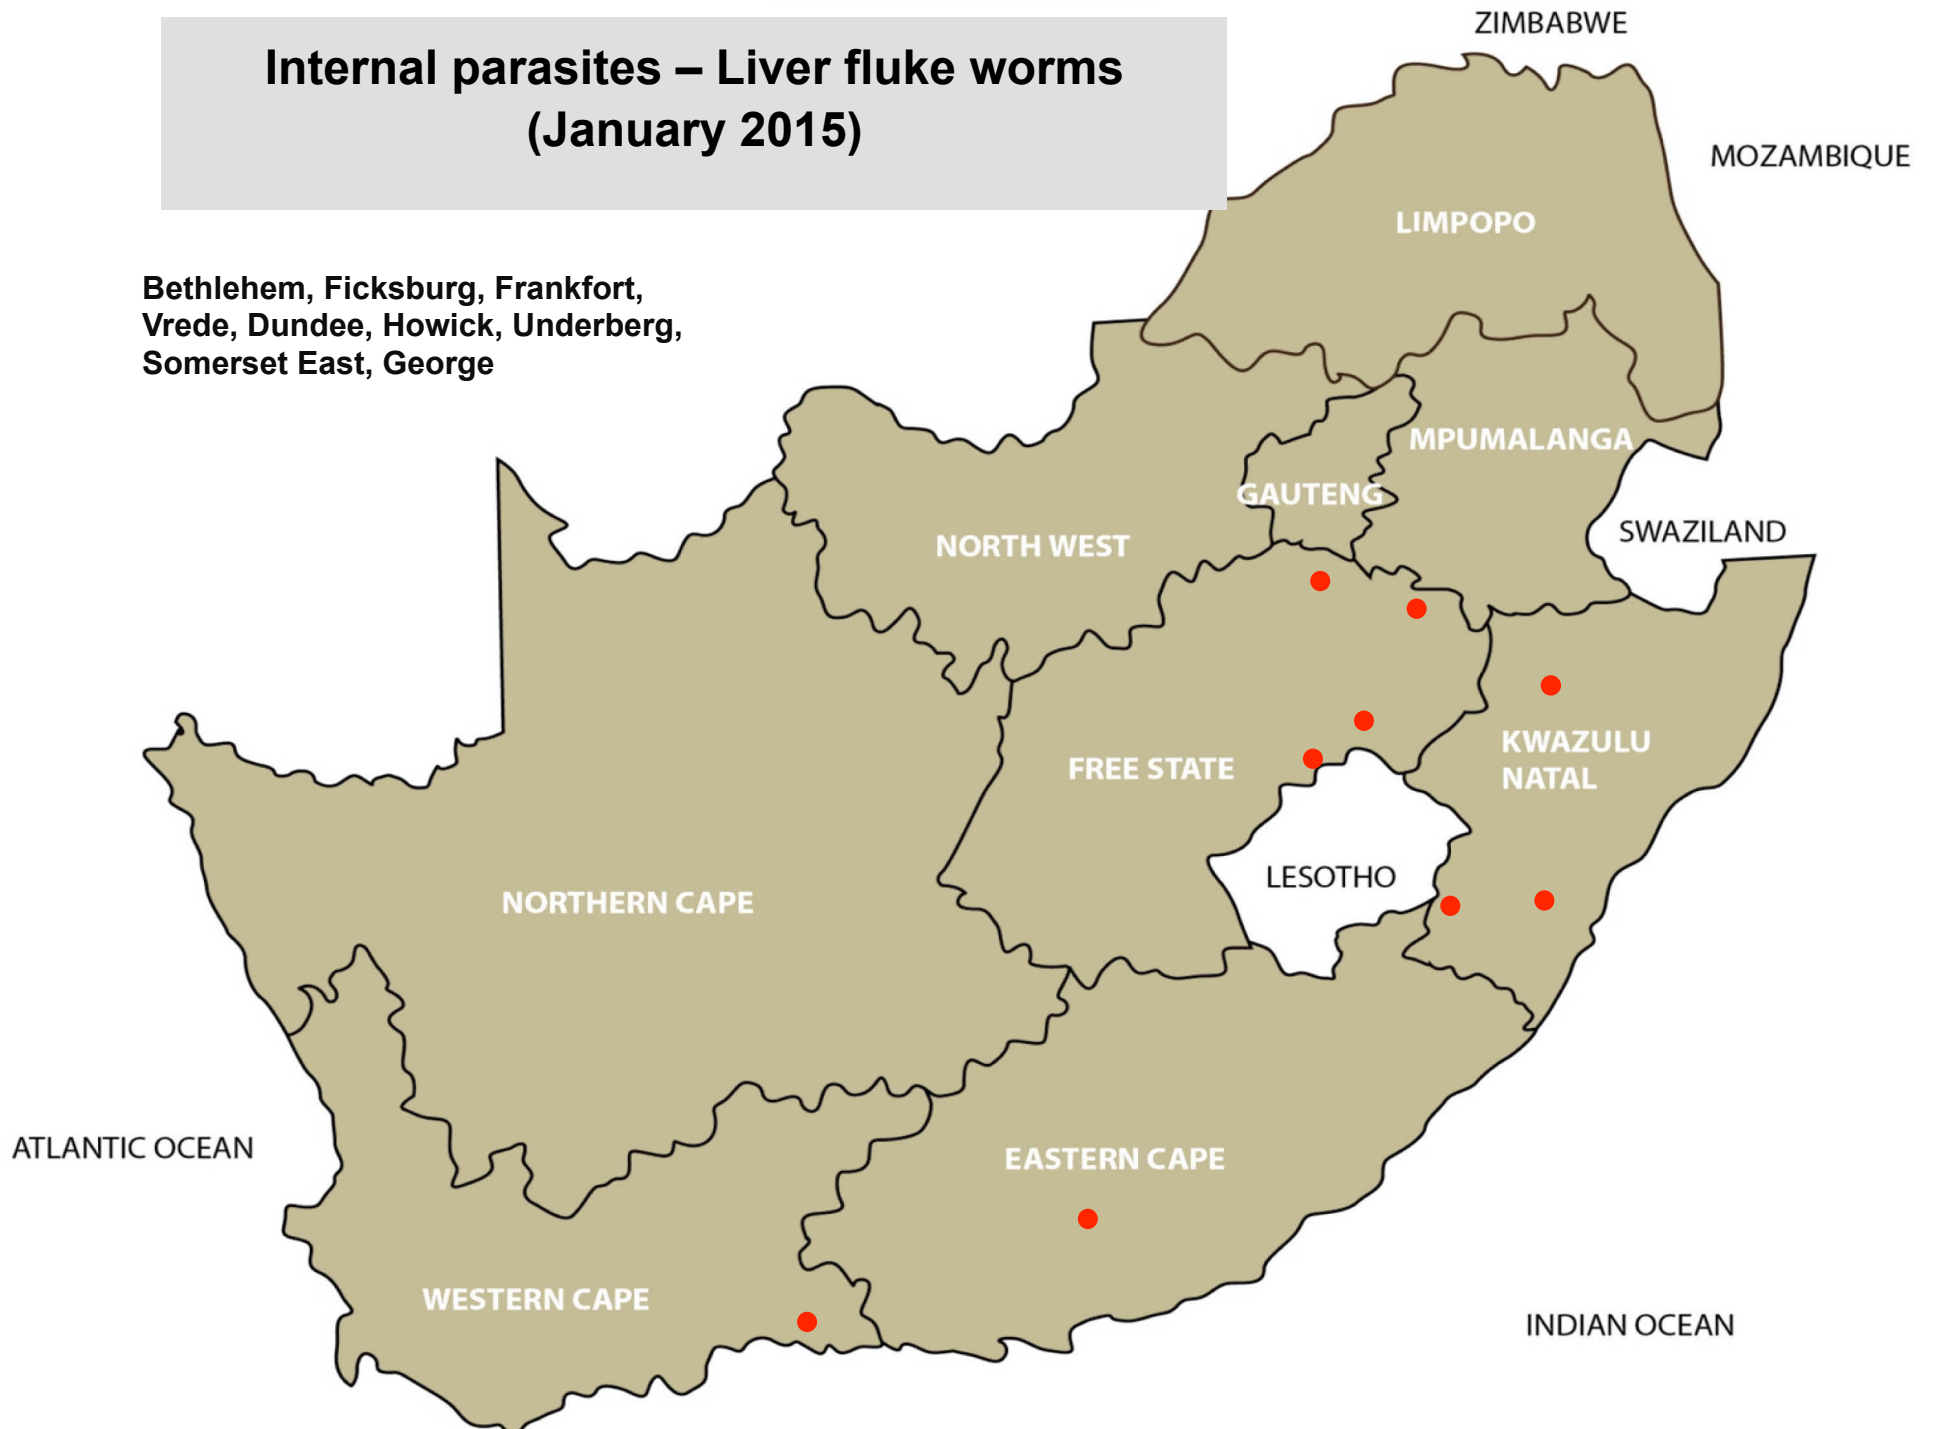

Internal parasites – Resistant roundworms (January 2015)

Balfour, Nelspruit, Volksrust, Pretoria,
Bloemhof, Bloemfontein, Hoopstad,
Ladybrand/Excelsior, Reitz, Villiers, Aliwal
North, Graaff-Reinet, Humansdorp

Internal parasites – Tapeworms (January 2015)

Standerton, Volksrust,
Bronkhorstspuit, Polokwane,
Ventersdorp, Bethlehem, Hoopstad,
Memel, Reitz, Villiers, Wesselsbron,
Bergville, Graaff-Reinet, Humansdorp,
Queenstown

**Internal parasites – Tapeworms
Cysticercosis (measles)
January 2015**

Nelspruit, Bapsfontein,
Pietermaritzburg, Pongola

Internal parasites – Liver fluke worms (January 2015)

Bethlehem, Ficksburg, Frankfort,
Vrede, Dundee, Howick, Underberg,
Somerset East, George