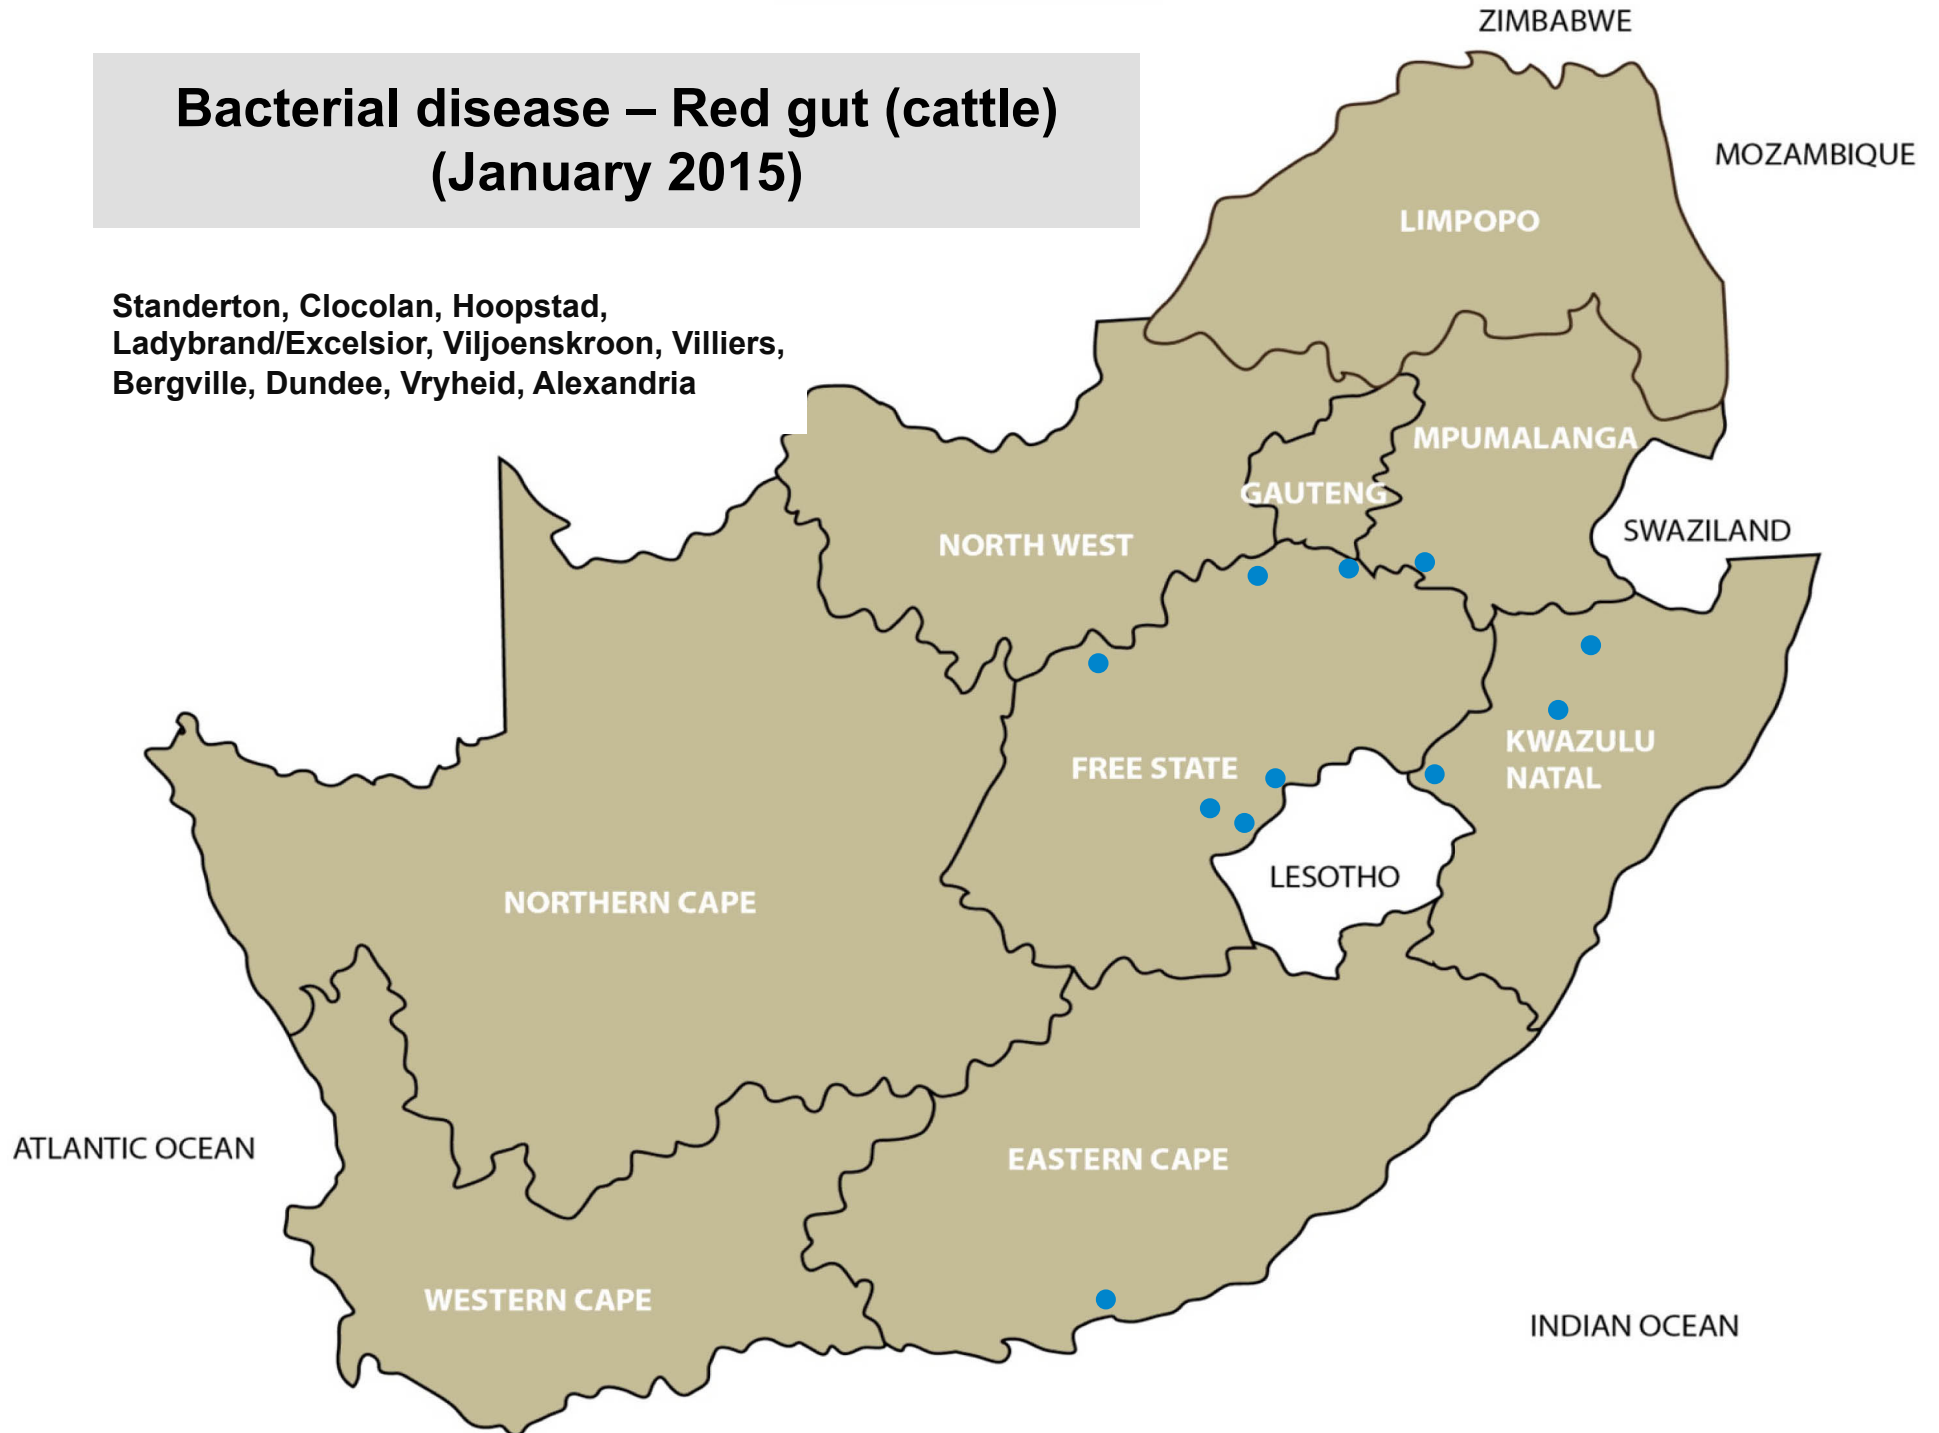

Bacterial disease - Salmonellosis (January 2015)

Stella, Clocolan, Hertzogville, Vryburg,
Viljoenskroon, Pietermaritzburg,
Heidelberg, Stellenbosch

Bacterial disease – Enzoootic abortion (January 2015)

Kroonstad, Middelburg, Beaufort West

Bacterial disease – Johnes disease (January 2015)

Parys, Dundee, Darling, Wellington

Bacterial disease – Blackquarter (January 2015)

Delmas, Standerton, Mokopane, Polokwane, Ventersdorp, Bethlehem, Cloccolan, Frankfort, Harrismith, Kroonstad, Ladybrand/Excelsior, Memel, Reitz, Villiers, Bergville, Dundee, Estcourt, Howick, Kokstad, Mtubatuba, Pietermaritzburg, Underberg, Jeffreys Bay, George,

Bacterial disease – Blood gut (sheep) (January 2015)

Villiers, Graaff-Reinet

Bacterial disease – Pulpy kidney (January 2015)

Standerton, Volksrust, Polokwane,
Christiana, Bothaville, Clocolan,
Hoopstad, Memel, Reitz, Villiers, Kokstad,
Aliwal North, Graaff-Reinet, Jeffreys Bay,
Somerset East, Beaufort West