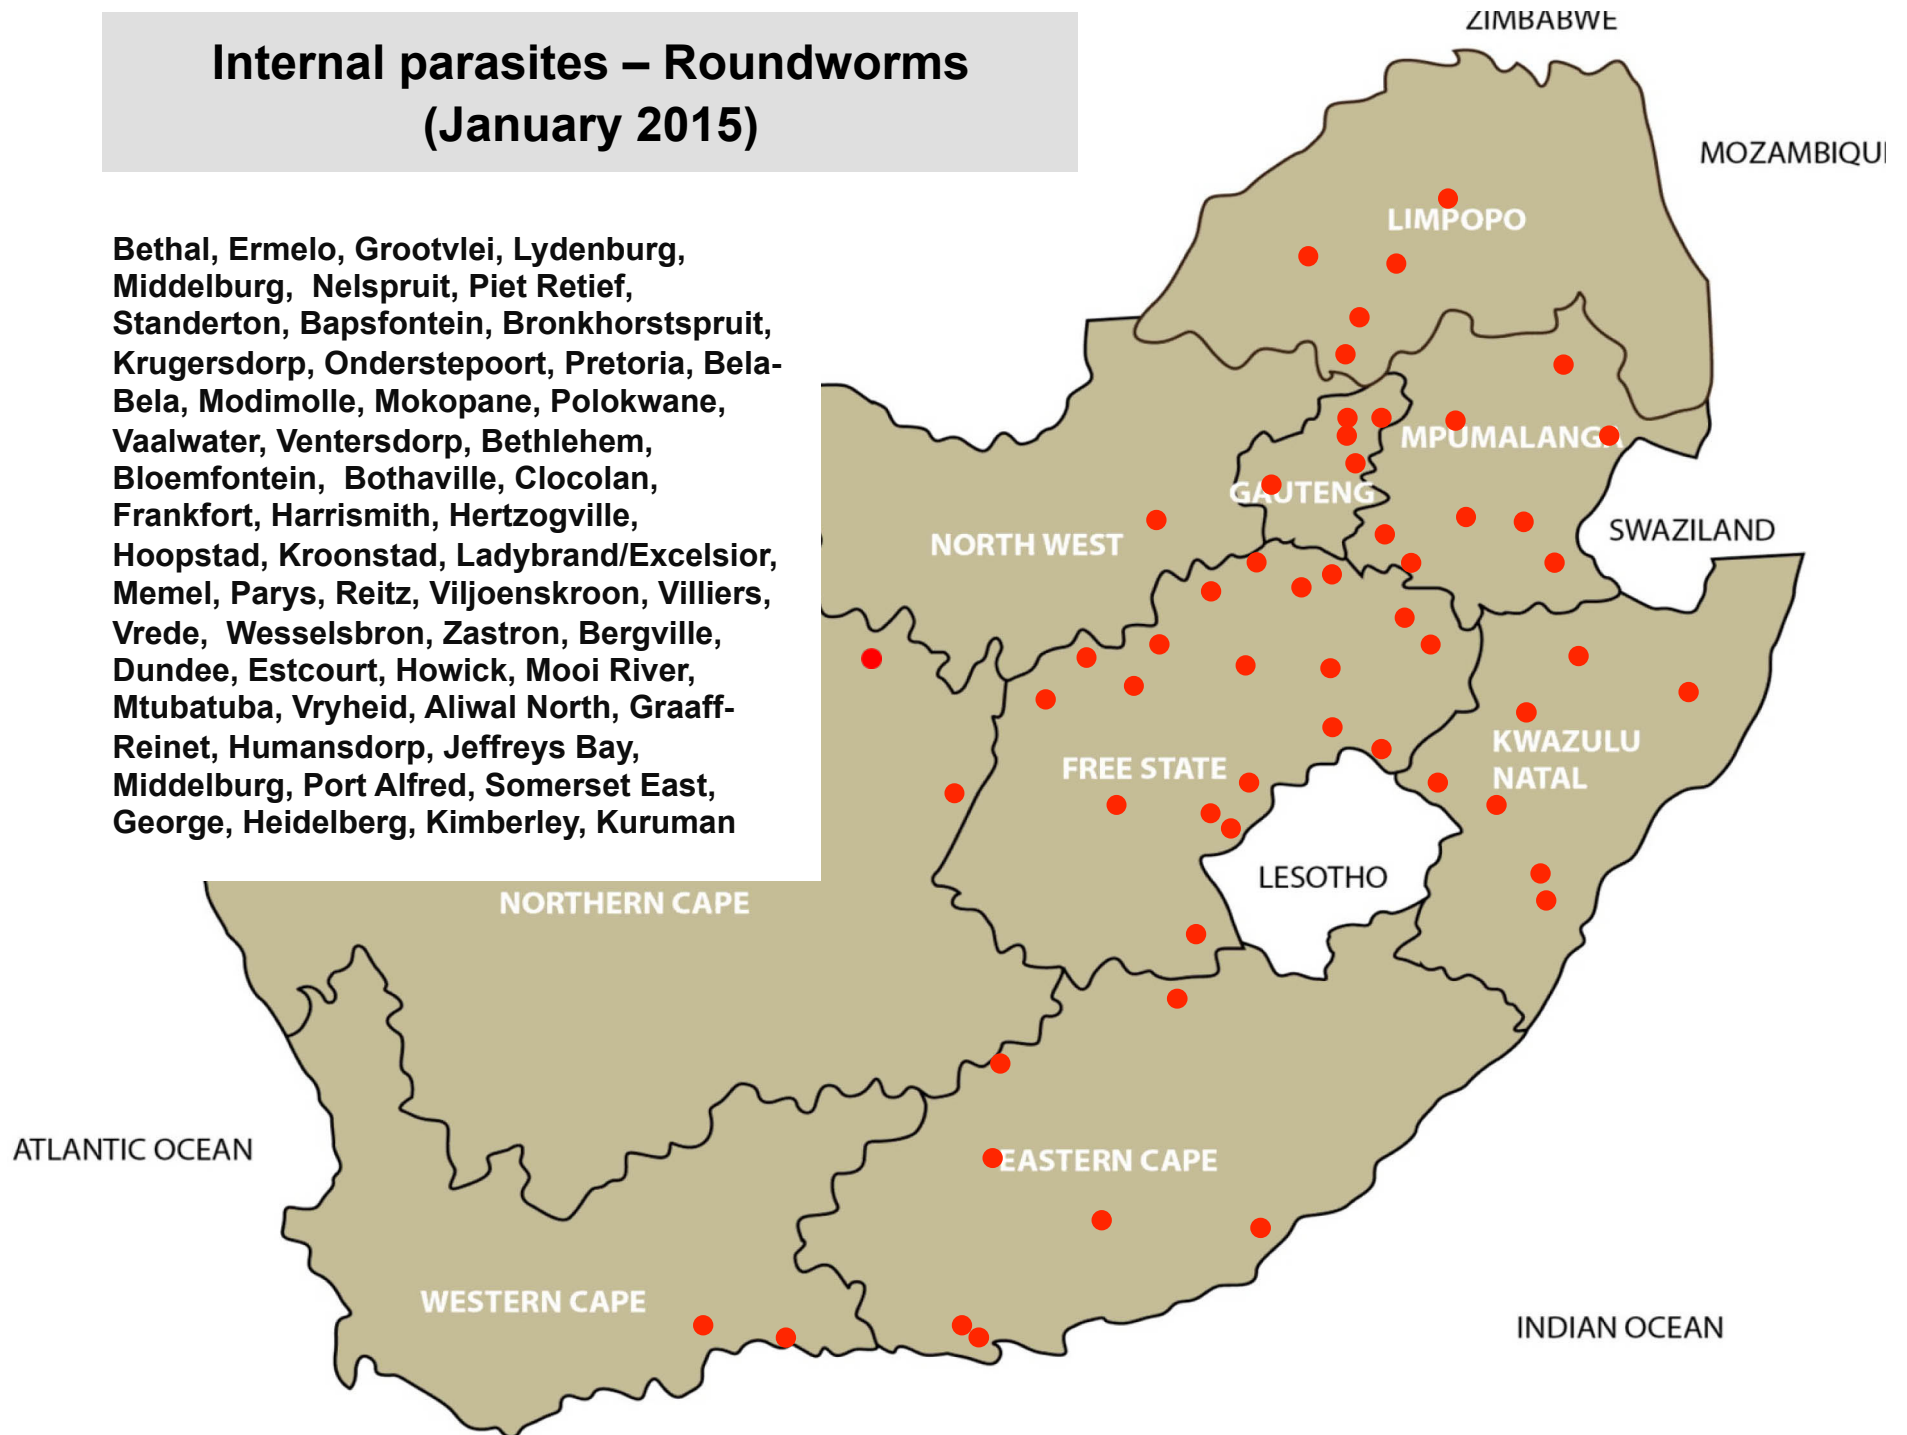

112 Reports (January 2015)

Internal parasites – Roundworms (January 2015)

Bethal, Ermelo, Grootvlei, Lydenburg, Middelburg, Nelspruit, Piet Retief, Standerton, Bapsfontein, Bronkhorstspuit, Krugersdorp, Onderstepoort, Pretoria, Bela-Bela, Modimolle, Mokopane, Polokwane, Vaalwater, Ventersdorp, Bethlehem, Bloemfontein, Bothaville, Clocolan, Frankfort, Harrismith, Hertzogville, Hoopstad, Kroonstad, Ladybrand/Excelsior, Memel, Parys, Reitz, Viljoenskroon, Villiers, Vrede, Wesselsbron, Zastron, Bergville, Dundee, Estcourt, Howick, Mooi River, Mtubatuba, Vryheid, Aliwal North, Graaff-Reinet, Humansdorp, Jeffreys Bay, Middelburg, Port Alfred, Somerset East, George, Heidelberg, Kimberley, Kuruman

Internal parasites – Resistant roundworms (January 2015)

Balfour, Nelspruit, Volksrust, Pretoria,
Bloemhof, Bloemfontein, Hoopstad,
Ladybrand/Excelsior, Reitz, Villiers, Aliwal
North, Graaff-Reinet, Humansdorp

Internal parasites – Tapeworms (January 2015)

Standerton, Volksrust,
Bronkhorstspuit, Polokwane,
Ventersdorp, Bethlehem, Hoopstad,
Memel, Reitz, Villiers, Wesselsbron,
Bergville, Graaff-Reinet, Humansdorp,
Queenstown

**Internal parasites – Tapeworms
Cysticercosis (measles)
January 2015**

Nelspruit, Bapsfontein,
Pietermaritzburg, Pongola

Internal parasites – Liver fluke worms (January 2015)

Bethlehem, Ficksburg, Frankfort,
Vrede, Dundee, Howick, Underberg,
Somerset East, George