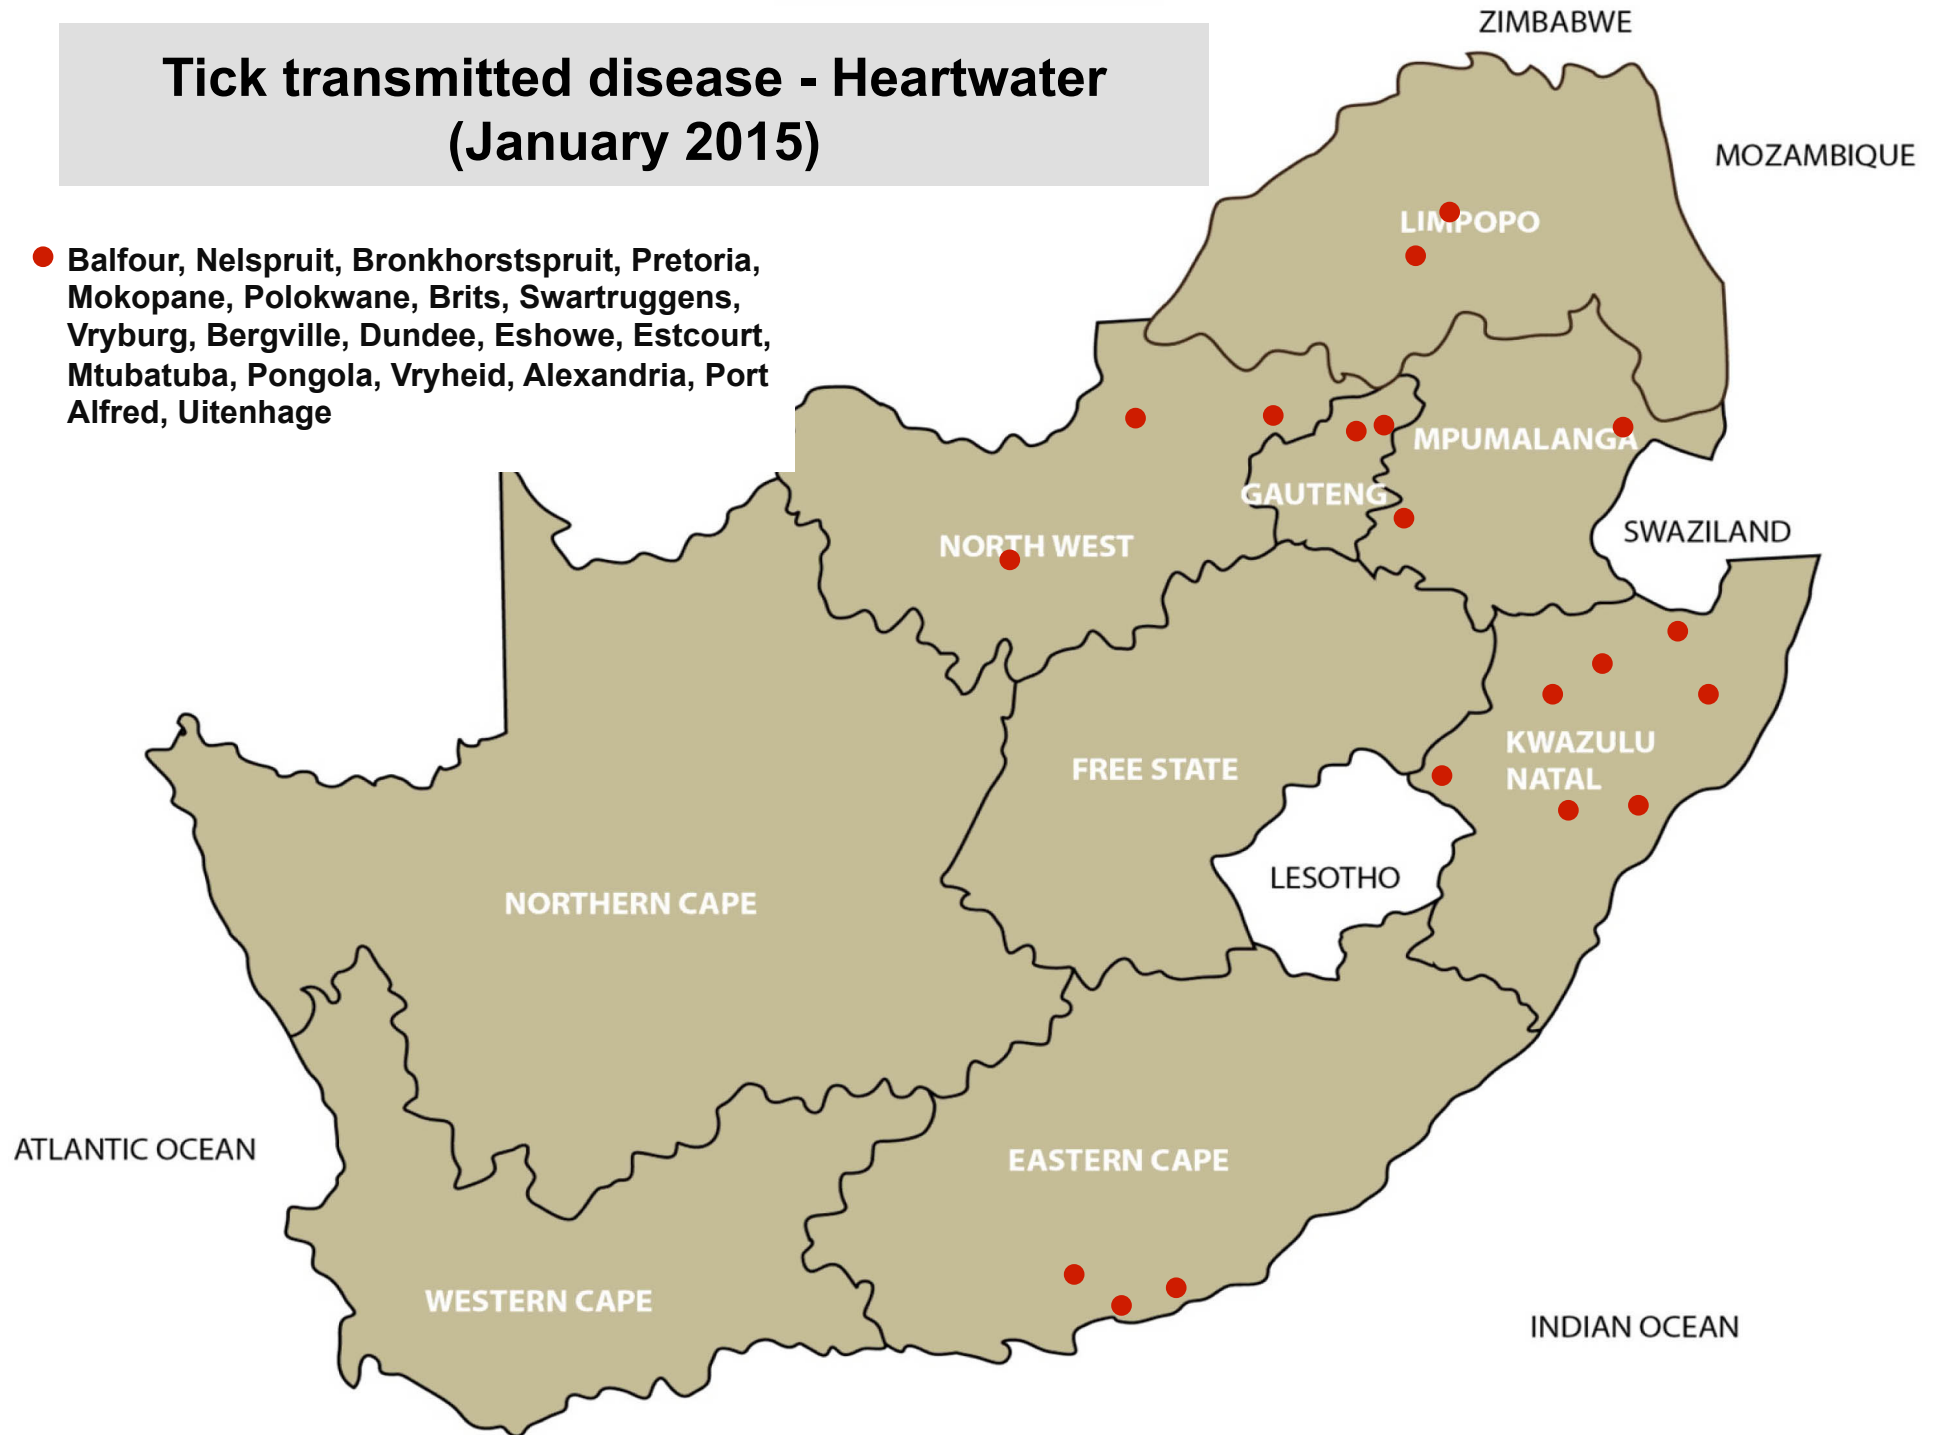

Tick transmitted disease - African redwater (January 2015)

Bethal, Lydenburg, Standerton, Mokopane,
Polokwane, Vaalwater, Bethlehem,
Frankfort, Harrismith, Kroonstad, Memel,
Villiers, Vrede, Bergville, Dundee, Eshowe,
Estcourt, Howick, Kokstad, Mtubatuba,
Newcastle, Pietermaritzburg, Underberg,
Vryheid, Alexandria, Humansdorp, Jeffreys
Bay, Port Alfred, Queenstown, Somerset
East, Uitenhage, Caledon, George,
Heidelberg, Swellendam, Wellington

Tick transmitted disease – Asiatic redwater (January 2015)

Delmas, Ermelo, Grootvlei, Middelburg, Nelspruit, Standerton, Volksrust, Bronkhorstspuit, Modimolle, Mokopane, Polokwane, Frankfort, Viljoenskroon, Villiers, Bergville, Camperdown, Dundee, Estcourt, Greytown, Howick, Kokstad, Mooi River, Pietermaritzburg, Underberg, Vryheid, Alexandria, Humansdorp, Jeffreys Bay, Port Alfred, Queenstown, Somerset East, George, Heidelberg

Tick and biting fly transmitted disease - Anaplasmosis (January 2015)

Balfour, Grootvlei, Piet Retief, Standerton, Volksrust, Pretoria, Mokopane, Christiana, Ventersdorp, Bethlehem, Bloemfontein, Bothaville, Bultfontein, Clocolan, Dewetsdorp, Ficksburg, Frankfort, Harrismith, Hoopstad, Kroonstad, Ladybrand/Excelsior, Parys, Reitz, Vrede, Wesselsbon, Zastron, Bergville, Dundee, Estcourt, Kokstad, Mooi River, Mtubatuba, Newcastle, Underberg, Alexandria, Graaff-Reinet, Queenstown, Somerset East, Uitenhage, Beaufort West, George, Heidelberg, Stellenbosch

Tick transmitted disease - Heartwater (January 2015)

- Balfour, Nelspruit, Bronkhorstspuit, Pretoria, Mokopane, Polokwane, Brits, Swartruggens, Vryburg, Bergville, Dundee, Eshowe, Estcourt, Mtubatuba, Pongola, Vryheid, Alexandria, Port Alfred, Uitenhage