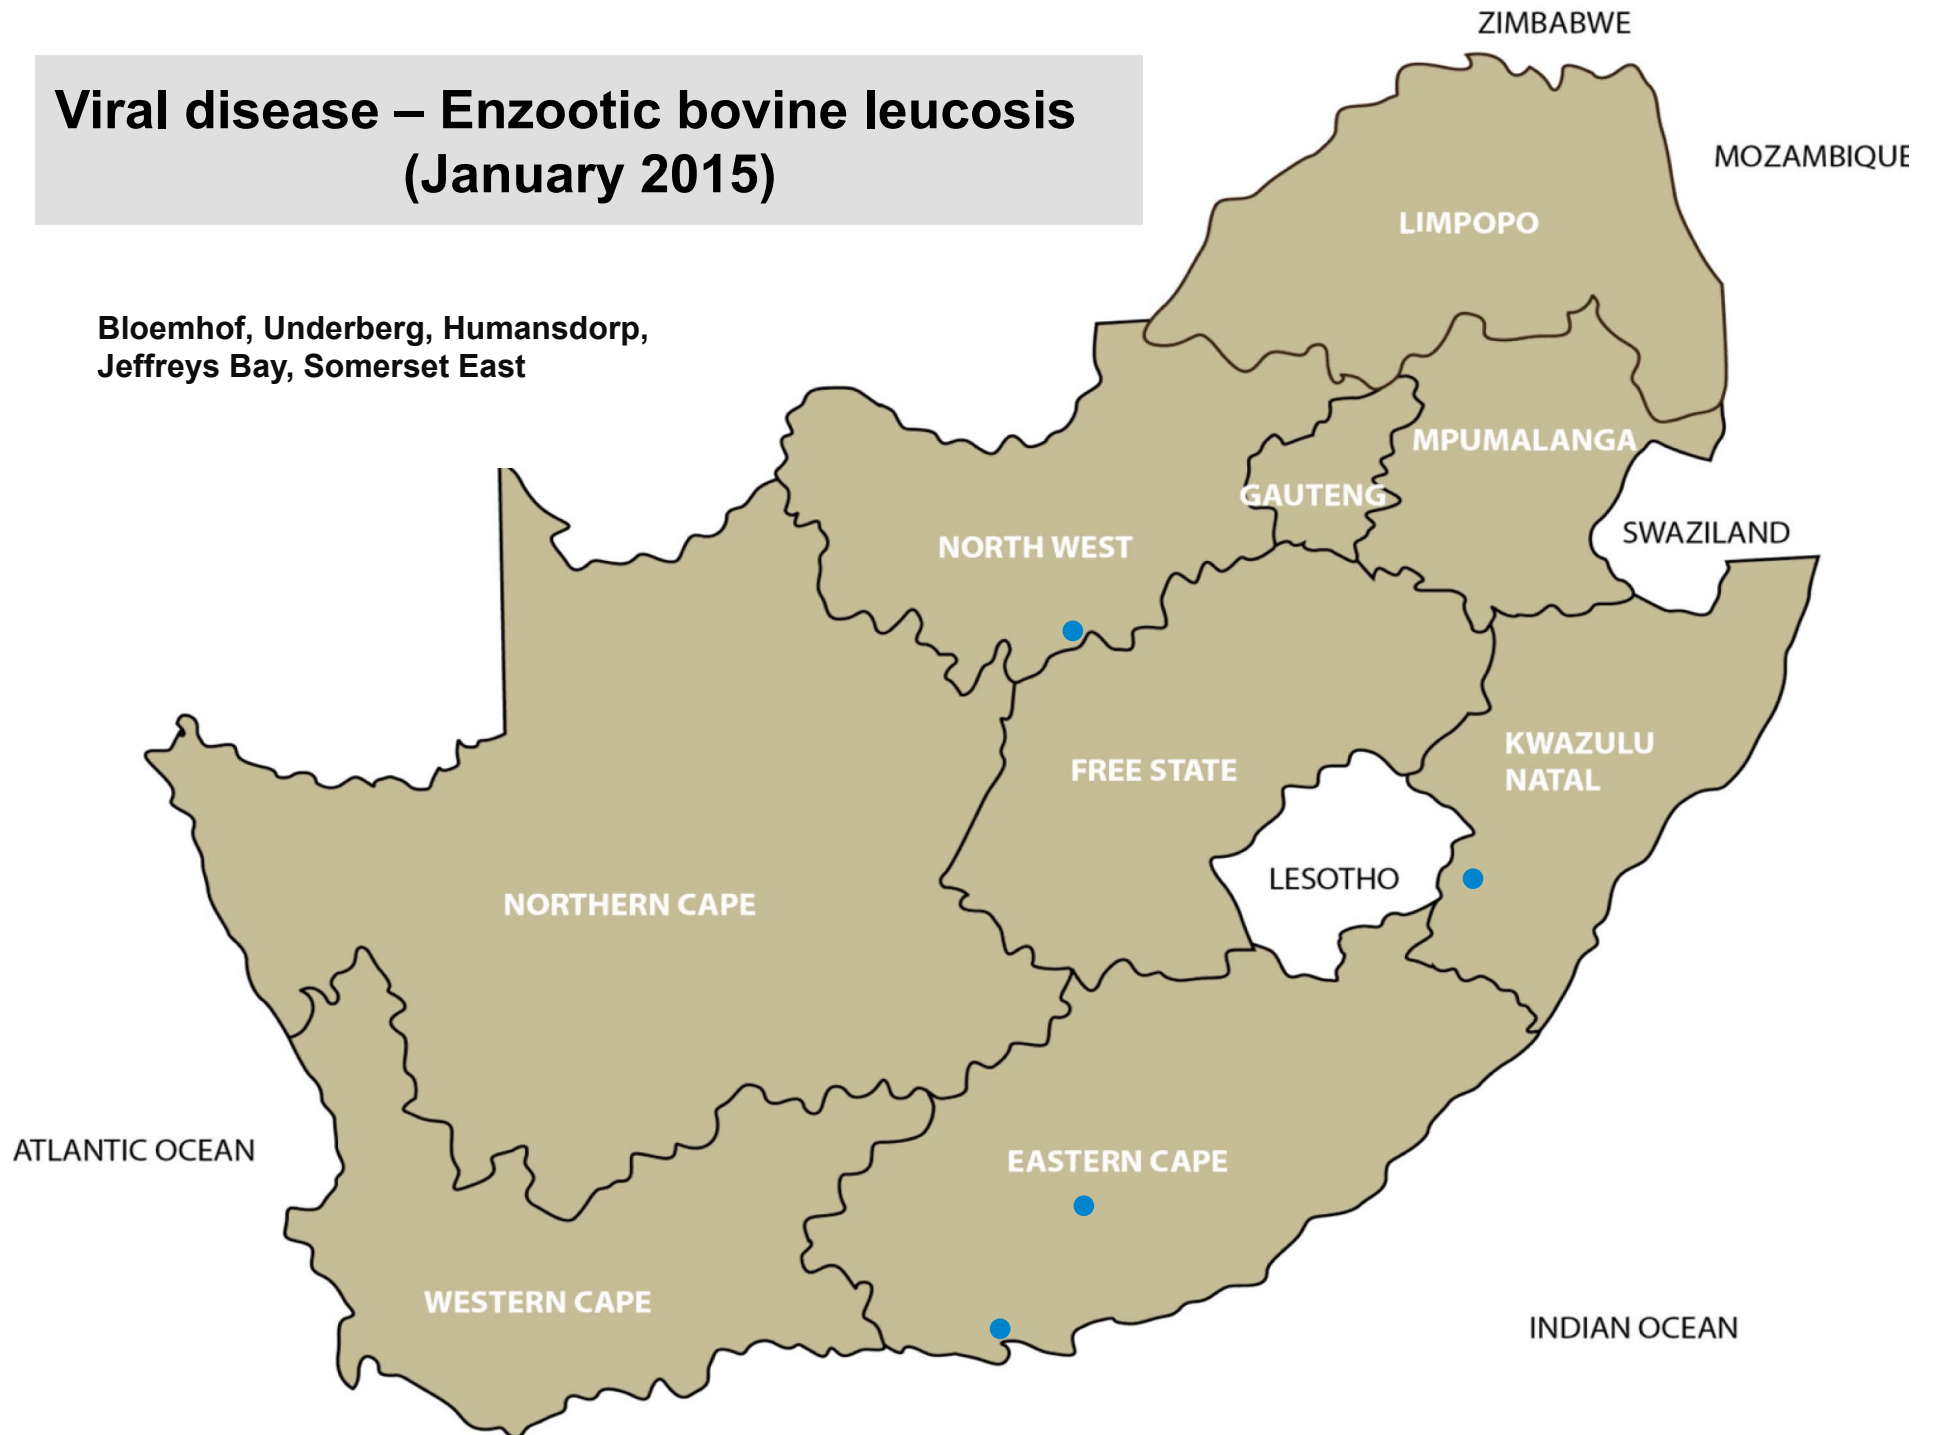

Insect transmitted disease – Blue tongue (January 2015)

Delmas, Piet Retief, Volksrust, Bronkhorstspuit, Christiana, Bethlehem, Hoopstad, Ladybrand/Excelsior, Reitz, Zastron, Camperdown, Dundee, Kokstad, Mooi River, Vryheid, Aliwal North, Graaff-Reinet, Somerset East, Beaufort West, Caledon, Ceres, Darling, Heidelberg, Oudtshoorn, Stellenbosch, Vredenburg, Wellington, Kuruman

Viral disease - Snotsiekte (BMC) (January 2014)

Harrismith, Kroonstad, Ladybrand/
Excelsior, Middelburg

Viral diseases – Infectious Bovine Rhinotracheitis (IBR) (January 2015)

Vrede, Bergville, Pietermaritzburg, Underberg

Viral diseases – Bovine Viral Diarrhoea (BVD) January 2015

Bergville, Pongola, Jeffreys Bay, Somerset East

Viral disease – Enzootic bovine leucosis (January 2015)

Bloemhof, Underberg, Humansdorp,
Jeffreys Bay, Somerset East

Viral disease - Warts (January 2015)

Balfour, Delmas, Bapsfontein, Pretoria, Mokopane, Brits, Christiana, Bultfontein, Harrismith, Hertzogville, Kroonstad, Vrede, Bergville, Camperdown, Estcourt, Mtubatuba, Pietermaritzburg, Pongola, Underberg, Queenstown, Kuruman