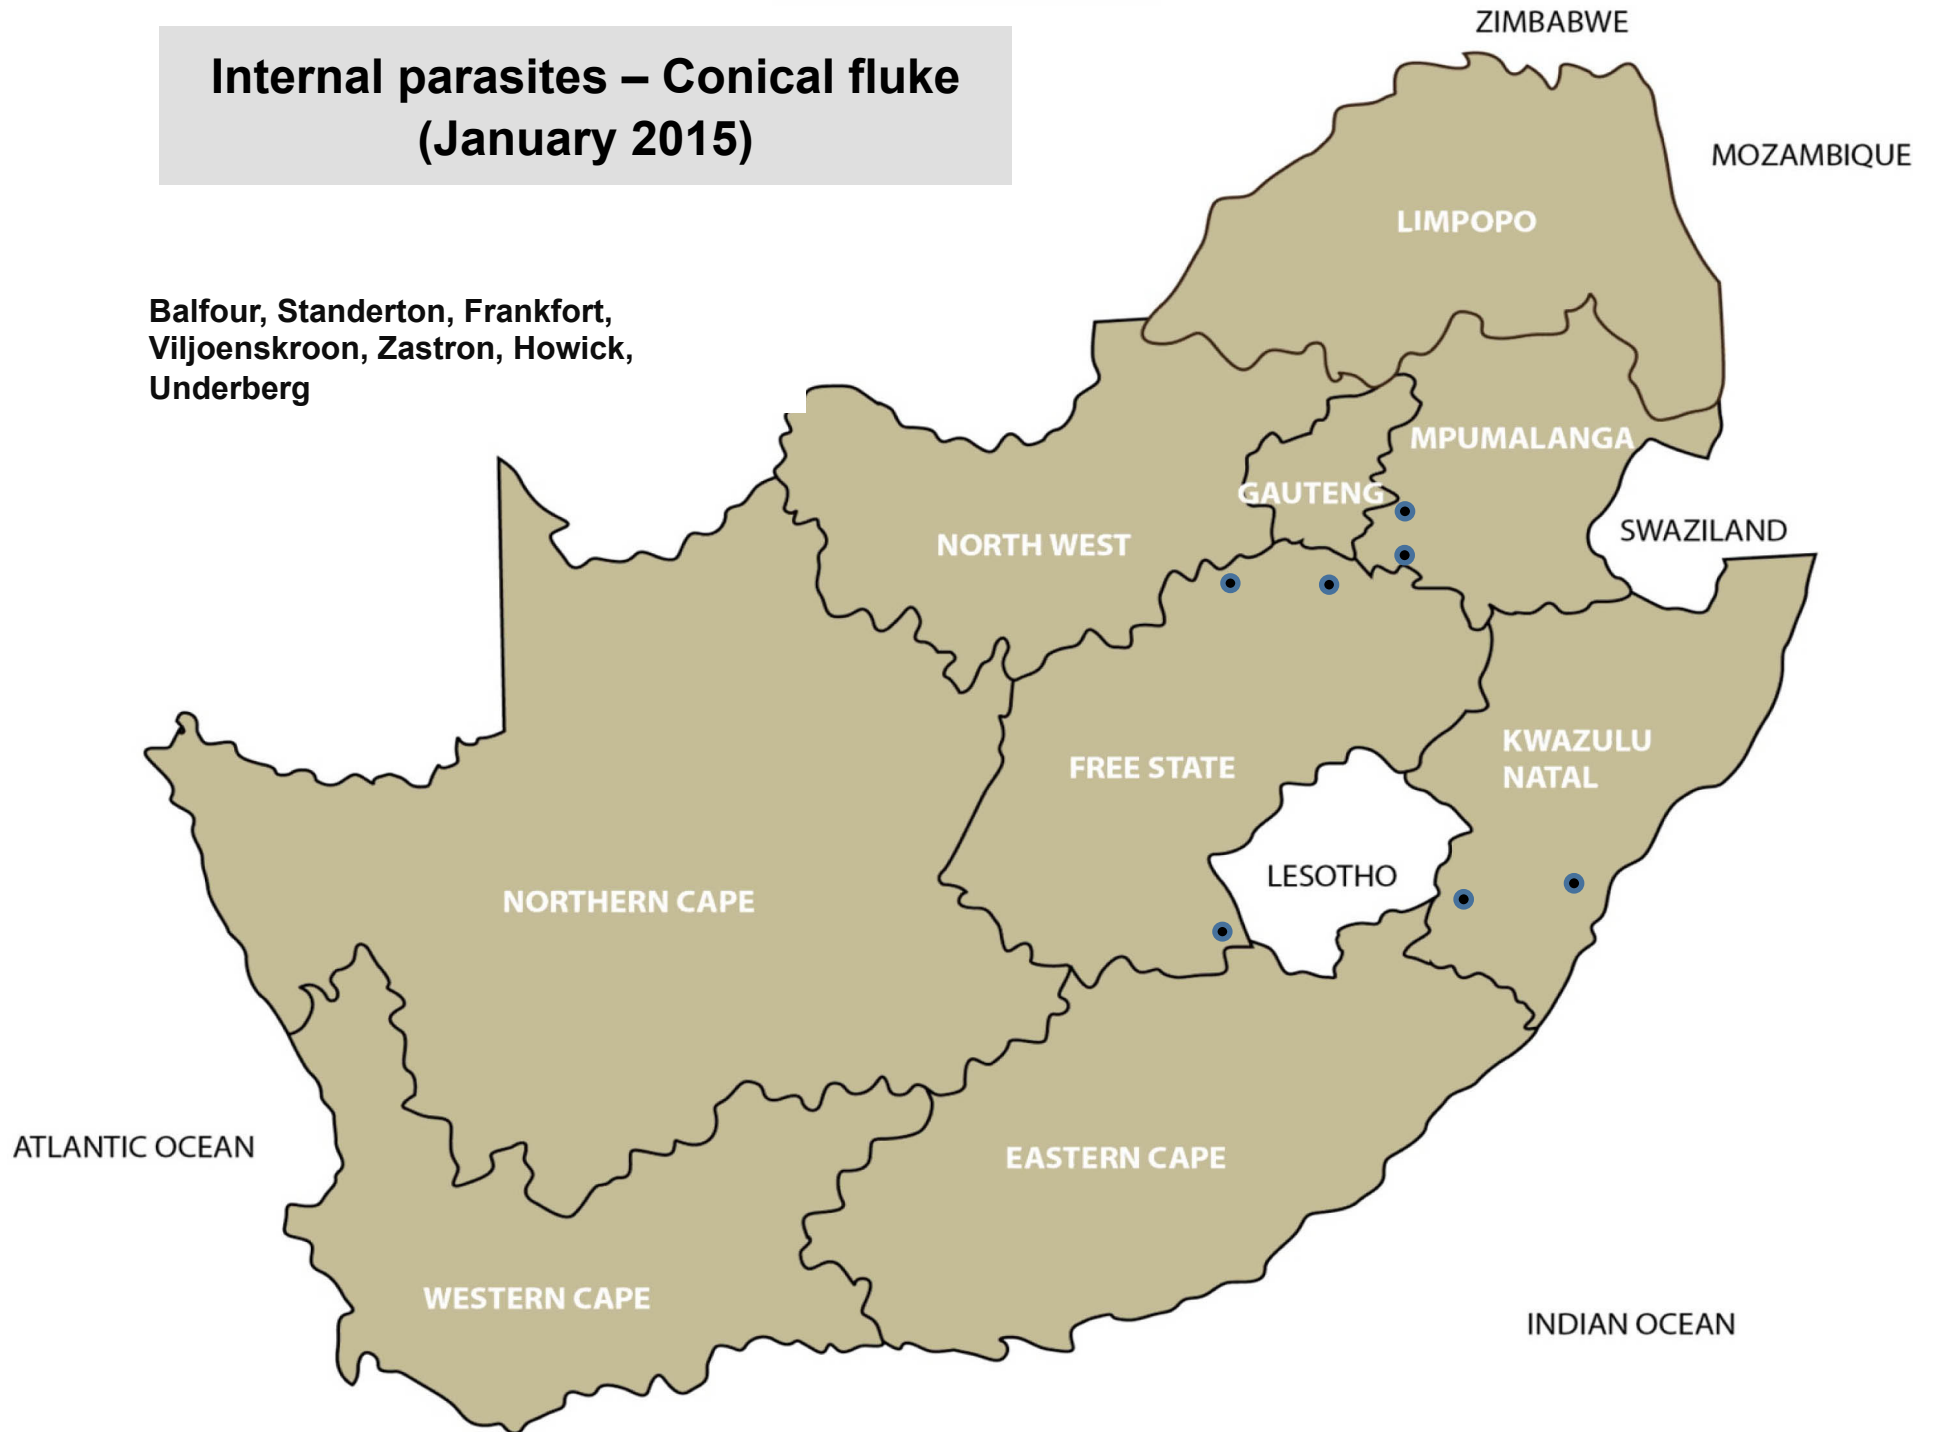

Internal parasites – Resistant roundworms (January 2015)

Balfour, Nelspruit, Volksrust, Pretoria,
Bloemhof, Bloemfontein, Hoopstad,
Ladybrand/Excelsior, Reitz, Villiers, Aliwal
North, Graaff-Reinet, Humansdorp

Internal parasites – Tapeworms (January 2015)

Standerton, Volksrust,
Bronkhorstspuit, Polokwane,
Ventersdorp, Bethlehem, Hoopstad,
Memel, Reitz, Villiers, Wesselsbron,
Bergville, Graaff-Reinet, Humansdorp,
Queenstown

**Internal parasites – Tapeworms
Cysticercosis (measles)
January 2015**

Nelspruit, Bapsfontein,
Pietermaritzburg, Pongola

Internal parasites – Liver fluke worms (January 2015)

Bethlehem, Ficksburg, Frankfort,
Vrede, Dundee, Howick, Underberg,
Somerset East, George

Internal parasites – Conical fluke (January 2015)

Balfour, Standerton, Frankfort,
Viljoenskroon, Zastron, Howick,
Underberg

Internal parasites – *Parafilaria* (January 2015)

Mokopane, Polokwane, Brits,
Zastron, Dundee, Mtubatuba,
Pongola