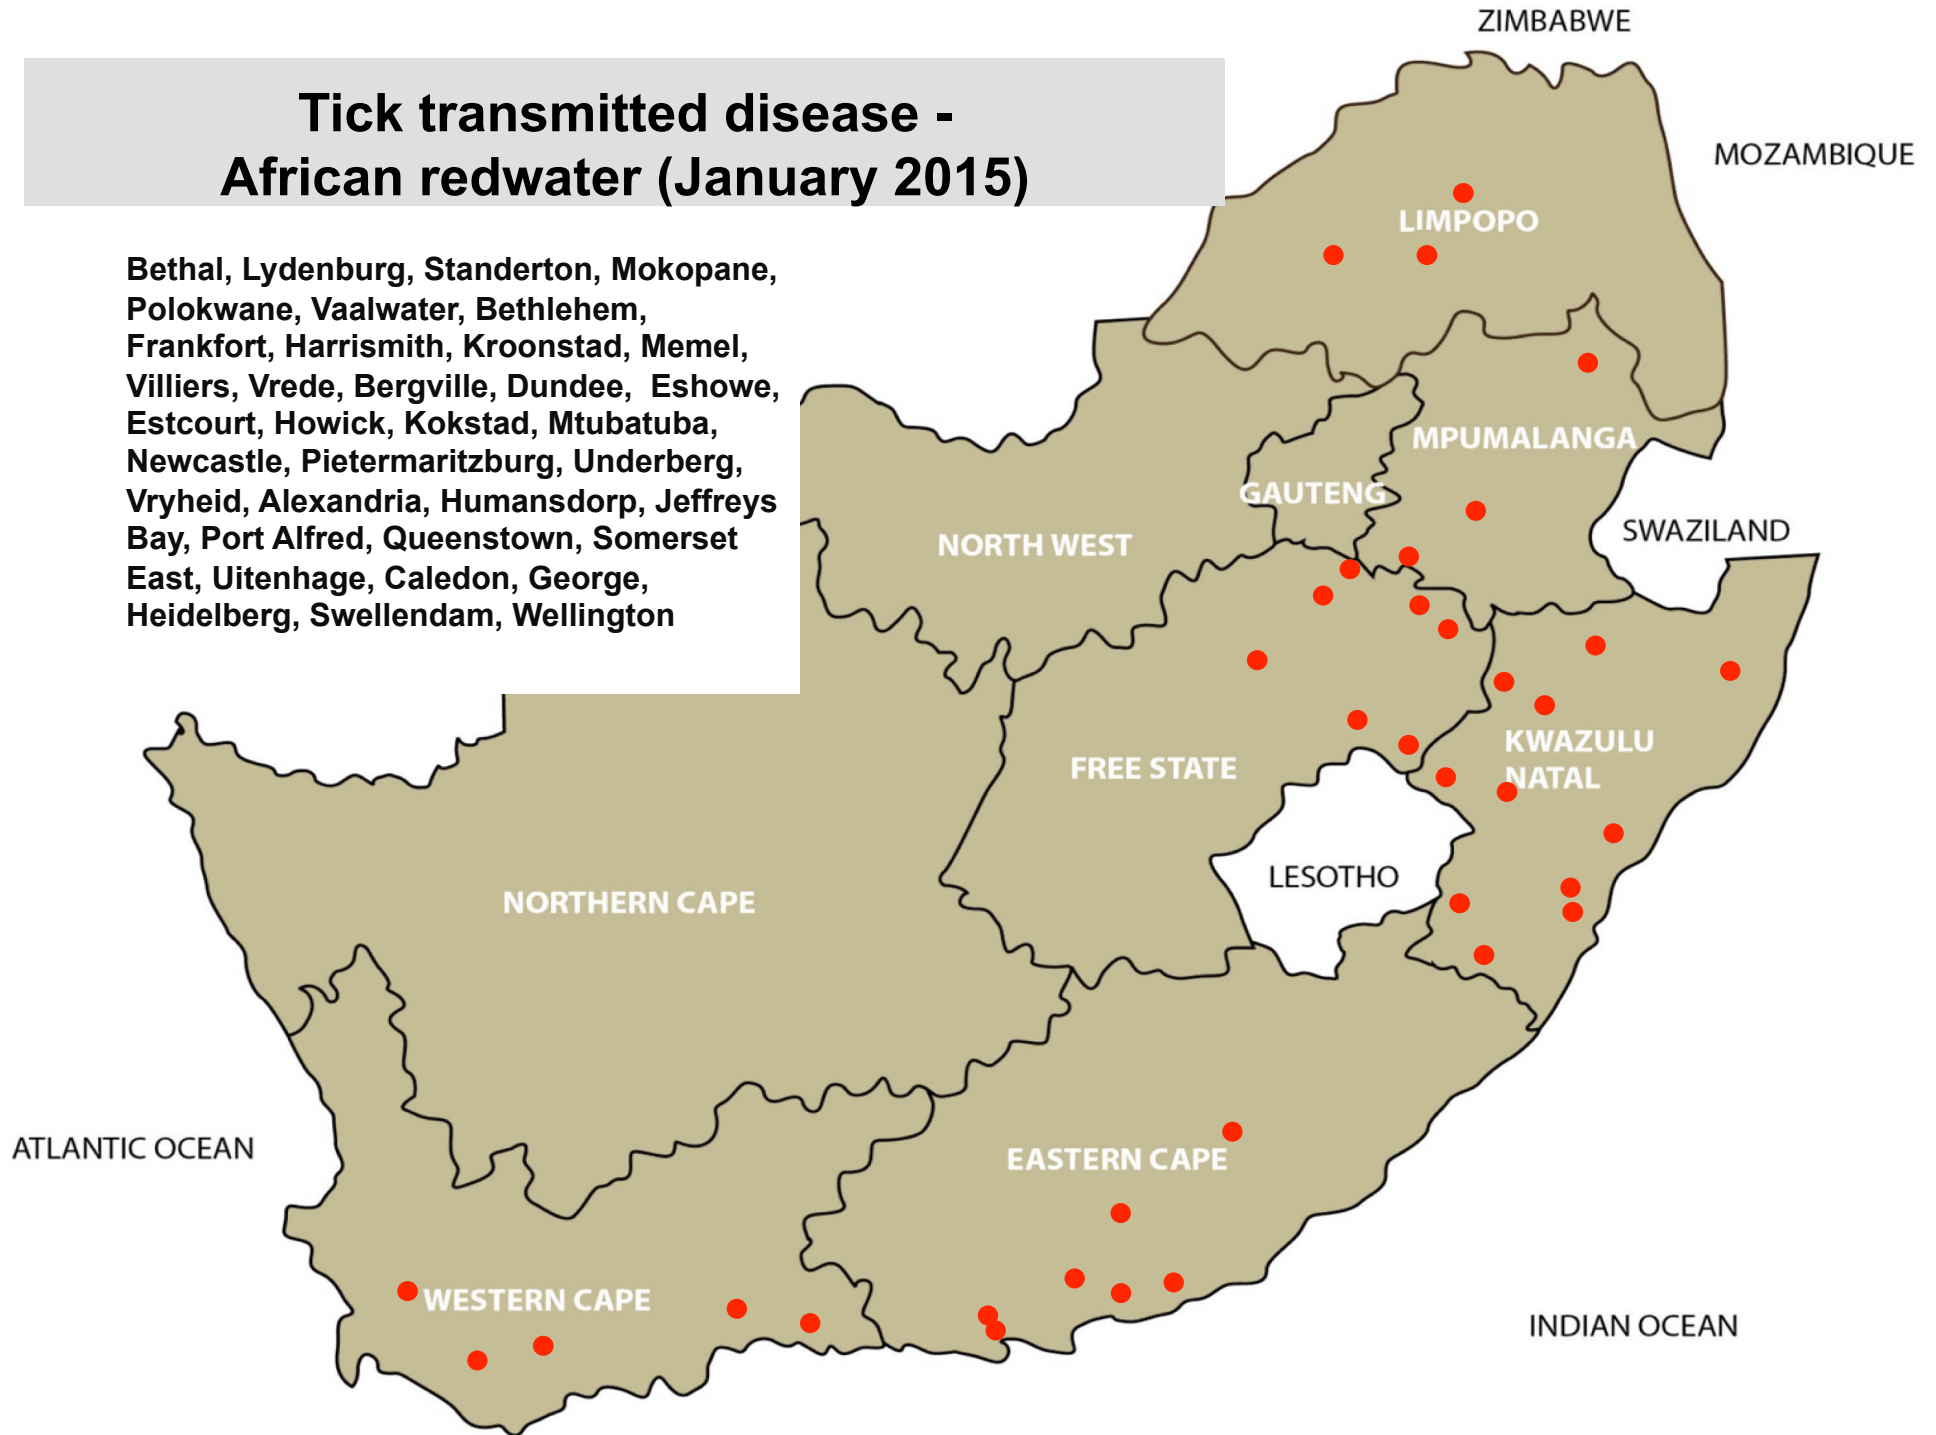

Screw-worm (January 2015)

Nelspruit, Modimolle, Mokopane,
Swartruggens, Reitz, Alexandria, Port Alfred

Nasal bot (January 2015)

Bronkhorstspuit, Bothaville, Parys, Reitz,
Villiers, Wesselsbron, Mooi River,
Mtubatuba

Coccidiosis (January 2015)

Nelspruit, Bronkhorstspuit, Nigel,
Pretoria, Polokwane, Memel, Villiers, Vrede,
Dundee, Mooi River, Mtubatuba,
Underberg, Alexandria, Graaff-Reinet,
Humansdorp, Jeffreys Bay, George,
Oudtshoorn, Stellenbosch

Tick transmitted disease - African redwater (January 2015)

Bethal, Lydenburg, Standerton, Mokopane,
Polokwane, Vaalwater, Bethlehem,
Frankfort, Harrismith, Kroonstad, Memel,
Villiers, Vrede, Bergville, Dundee, Eshowe,
Estcourt, Howick, Kokstad, Mtubatuba,
Newcastle, Pietermaritzburg, Underberg,
Vryheid, Alexandria, Humansdorp, Jeffreys
Bay, Port Alfred, Queenstown, Somerset
East, Uitenhage, Caledon, George,
Heidelberg, Swellendam, Wellington

Tick transmitted disease – Asiatic redwater (January 2015)

Delmas, Ermelo, Grootvlei, Middelburg, Nelspruit, Standerton, Volksrust, Bronkhorstspuit, Modimolle, Mokopane, Polokwane, Frankfort, Viljoenskroon, Villiers, Bergville, Camperdown, Dundee, Estcourt, Greytown, Howick, Kokstad, Mooi River, Pietermaritzburg, Underberg, Vryheid, Alexandria, Humansdorp, Jeffreys Bay, Port Alfred, Queenstown, Somerset East, George, Heidelberg