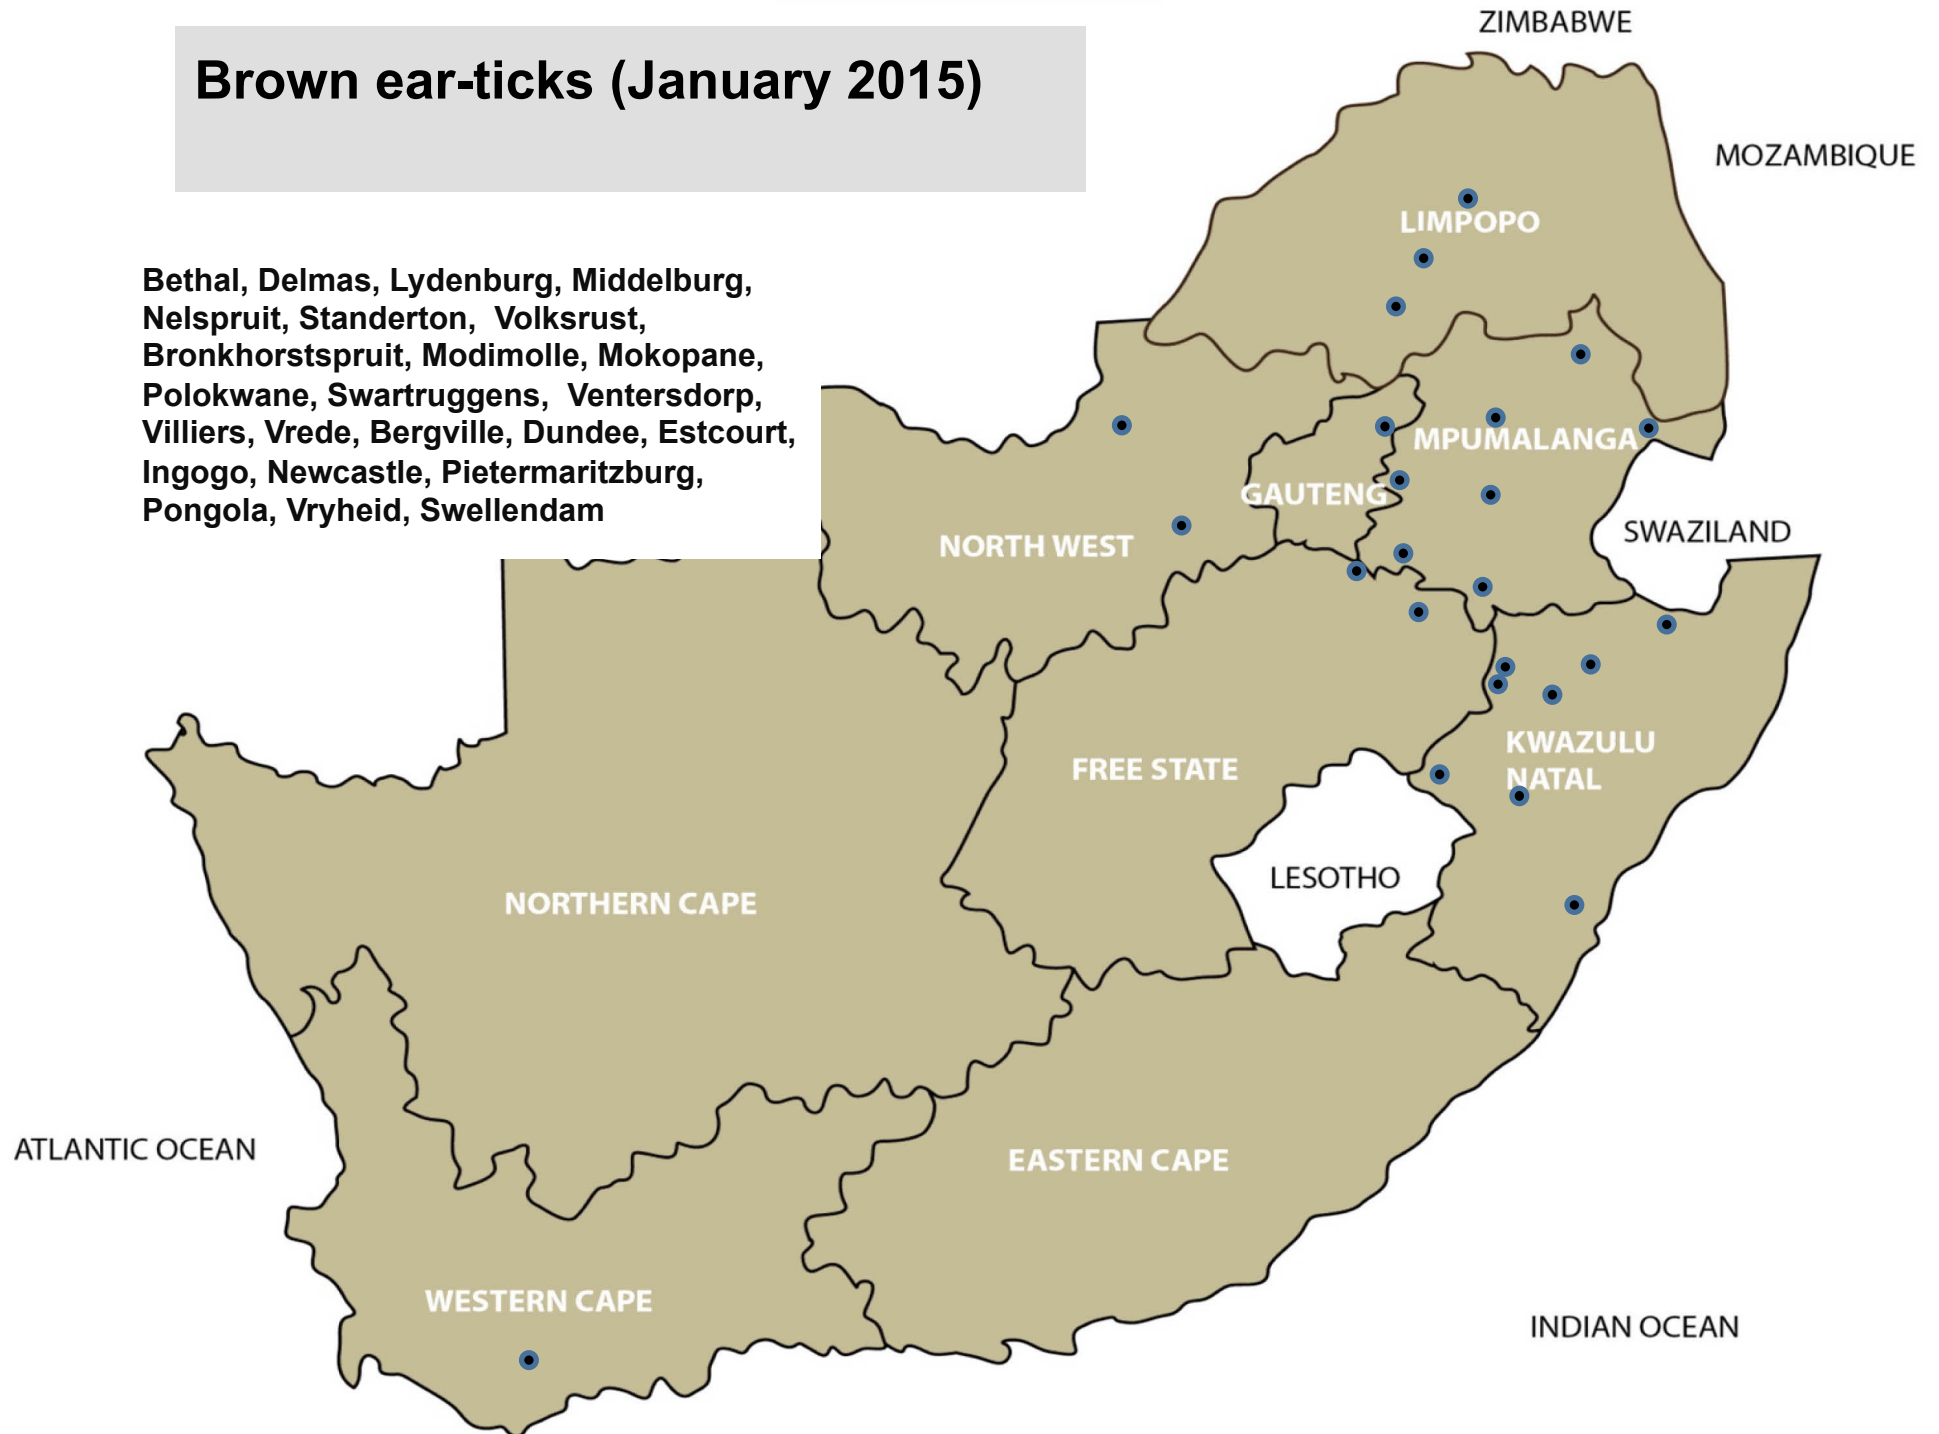

Resistant Blue ticks (January 2015)

Swartruggens, Vrede, Bergville, Dundee,
Pietermaritzburg, Vryheid

Bont ticks (January 2015)

Balfour, Lydenburg, Nelspruit, Pretoria, Bela-Bela, Mokopane, Polokwane, Brits, Schweizer-Reneke, Swartruggens, Bergville, Dundee, Eshowe, Estcourt, Mtubatuba, Pietermaritzburg, Pongola, Vryheid, Alexandria

Brown ear-ticks (January 2015)

Bethal, Delmas, Lydenburg, Middelburg, Nelspruit, Standerton, Volksrust, Bronkhorstspuit, Modimolle, Mokopane, Polokwane, Swartuggens, Ventersdorp, Villiers, Vrede, Bergville, Dundee, Estcourt, Ingogo, Newcastle, Pietermaritzburg, Pongola, Vryheid, Swellendam

Bont-legged ticks (January 2015)

Balfour, Bethal, Volksrust,
Bronkhorstspuit, Mokopane, Brits,
Christiana, Stella, Swartruggens, Vryburg,
Bloemfontein, Bothaville, Bultfontein,
Clocolan, Frankfort, Hoopstad, Kroonstad,
Memel, Parys, Villiers, Wesselsbron,
Bergville, Dundee, Pietermaritzburg,
Beaufort West, Oudtshoorn, Kathu,
Kuruman

Red-legged tick (January 2015)

Balfour, Volksrust, Mokopane, Christiana, Schweizer-Reneke, Swartruggens, Bethlehem, Bultfontein, Dewetsdorp, Hoopstad, Kroonstad, Memel, Villiers, Dundee, Pietermaritzburg, Underberg, Caledon