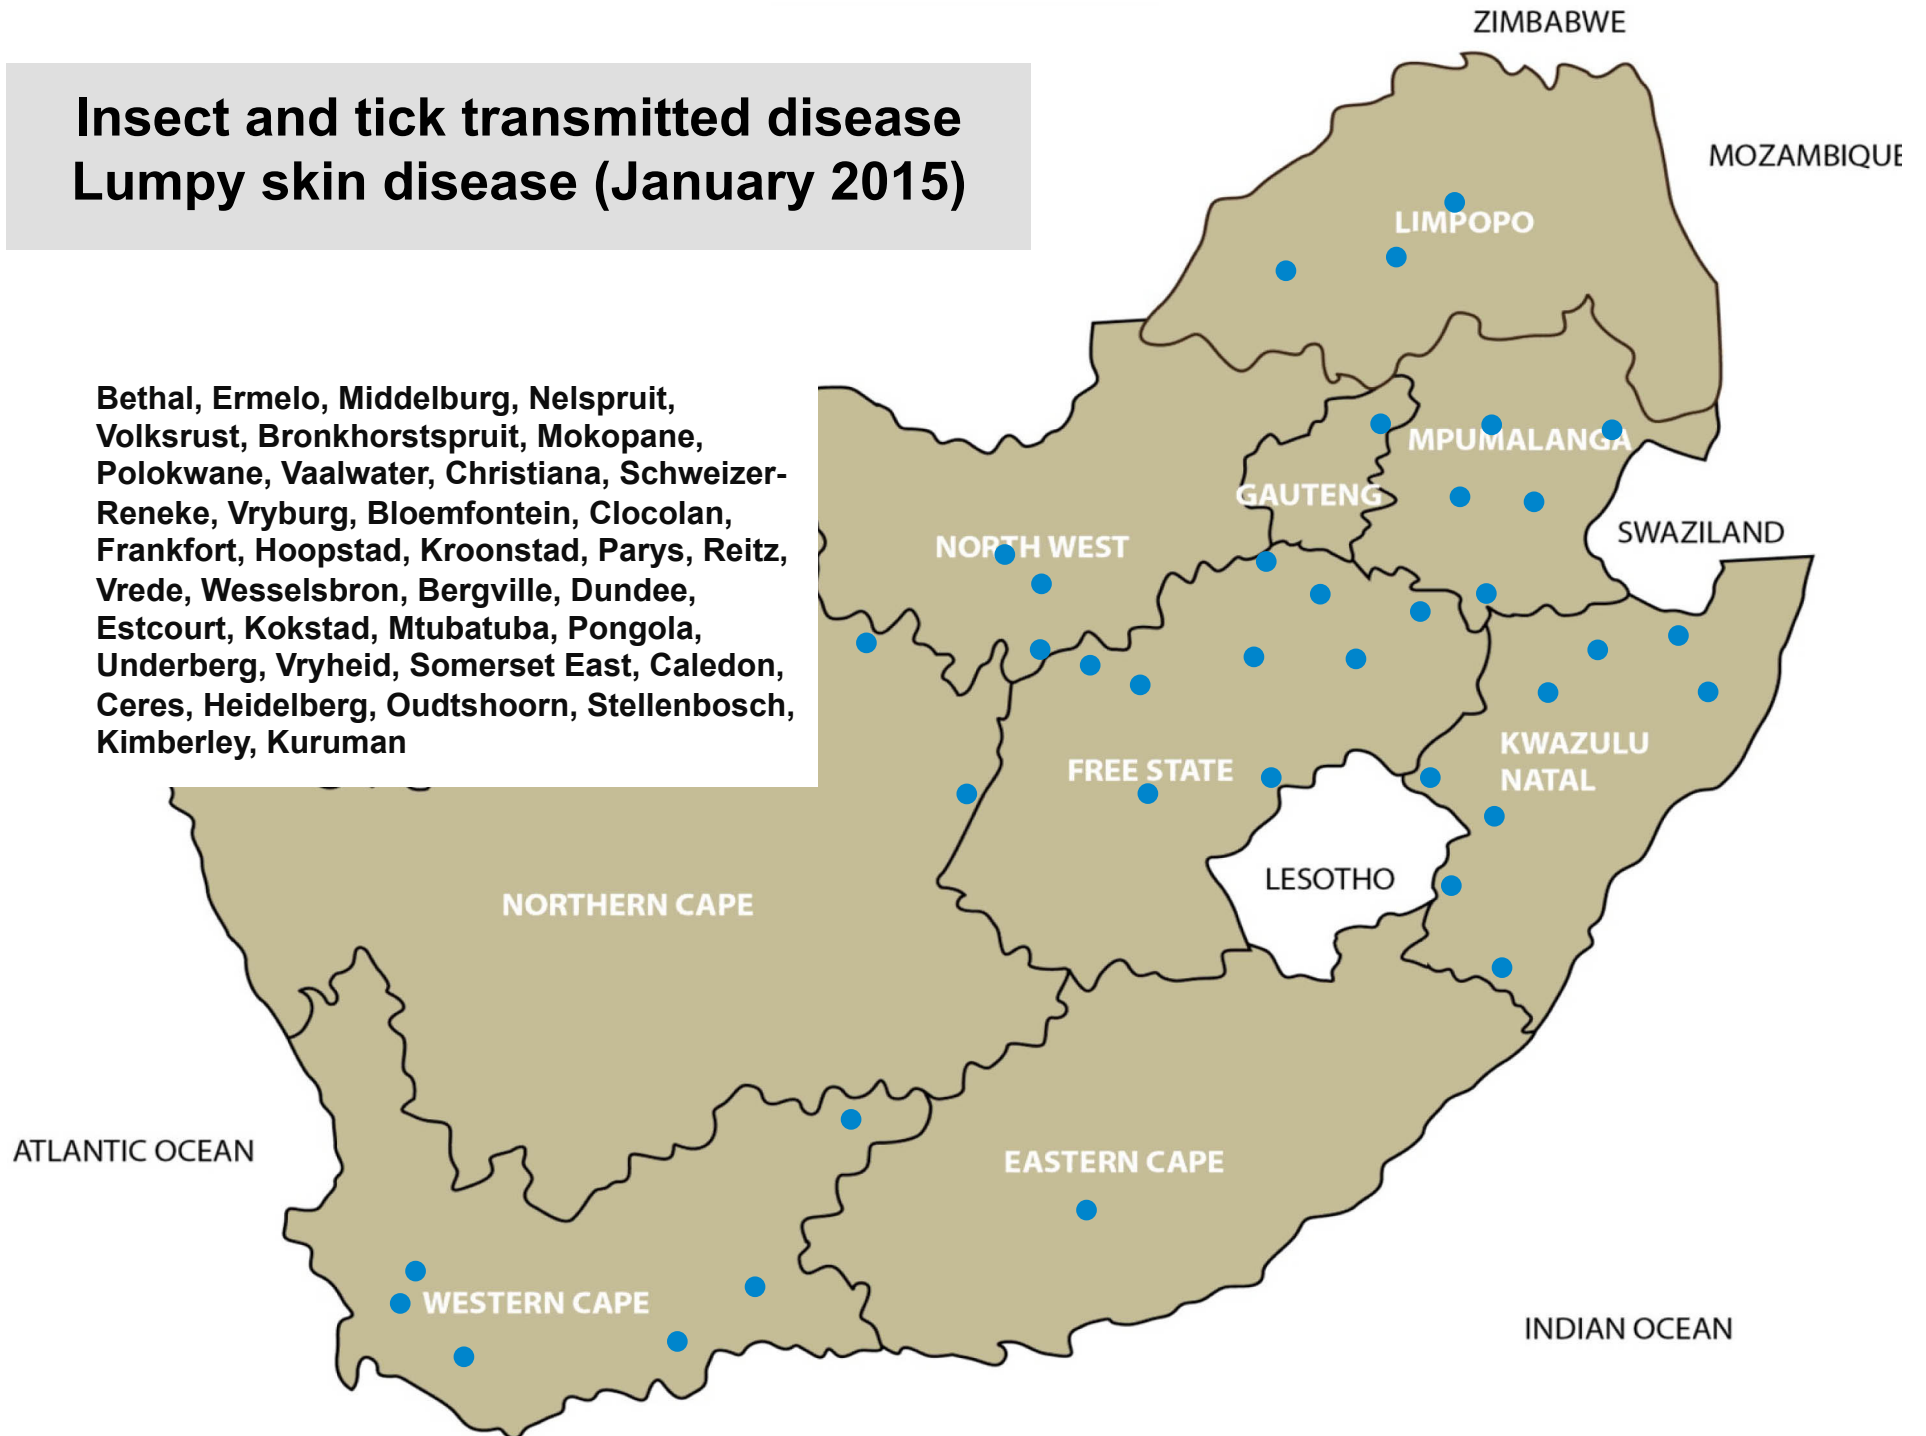

Tick transmitted disease - Heartwater (January 2015)

- Balfour, Nelspruit, Bronkhorstspuit, Pretoria, Mokopane, Polokwane, Brits, Swartruggens, Vryburg, Bergville, Dundee, Eshowe, Estcourt, Mtubatuba, Pongola, Vryheid, Alexandria, Port Alfred, Uitenhage

Tick toxicosis – Sweating sickness (January 2015)

Bronkhorstspuit, Mokopane, Brits,
Christiana, Stella, Bothaville,
Hertzogville, Kroonstad, Parys,
Viljoenskroon, Pongola, Kimberley

Venereal disease-Trichomonosis (January 2015)

Bloemhof, Stella, Ventersdorp, Vryburg,
Bethlehem, Bloemfontein, Frankfort,
Hertzogville, Hoopstad, Kroonstad, Dundee,
Kimberley

Venereal disease – Vibriosis (January 2015)

Vryburg, Bloemfontein, Beaufort West

Venereal disease – Pizzle disease Peestersiekte (January 2015)

Insect and tick transmitted disease Lumpy skin disease (January 2015)

Bethal, Ermelo, Middelburg, Nelspruit, Volksrust, Bronkhorstspuit, Mokopane, Polokwane, Vaalwater, Christiana, Schweizer-Reneke, Vryburg, Bloemfontein, Clocolan, Frankfort, Hoopstad, Kroonstad, Parys, Reitz, Vrede, Wesselsbron, Bergville, Dundee, Estcourt, Kokstad, Mtubatuba, Pongola, Underberg, Vryheid, Somerset East, Caledon, Ceres, Heidelberg, Oudtshoorn, Stellenbosch, Kimberley, Kuruman