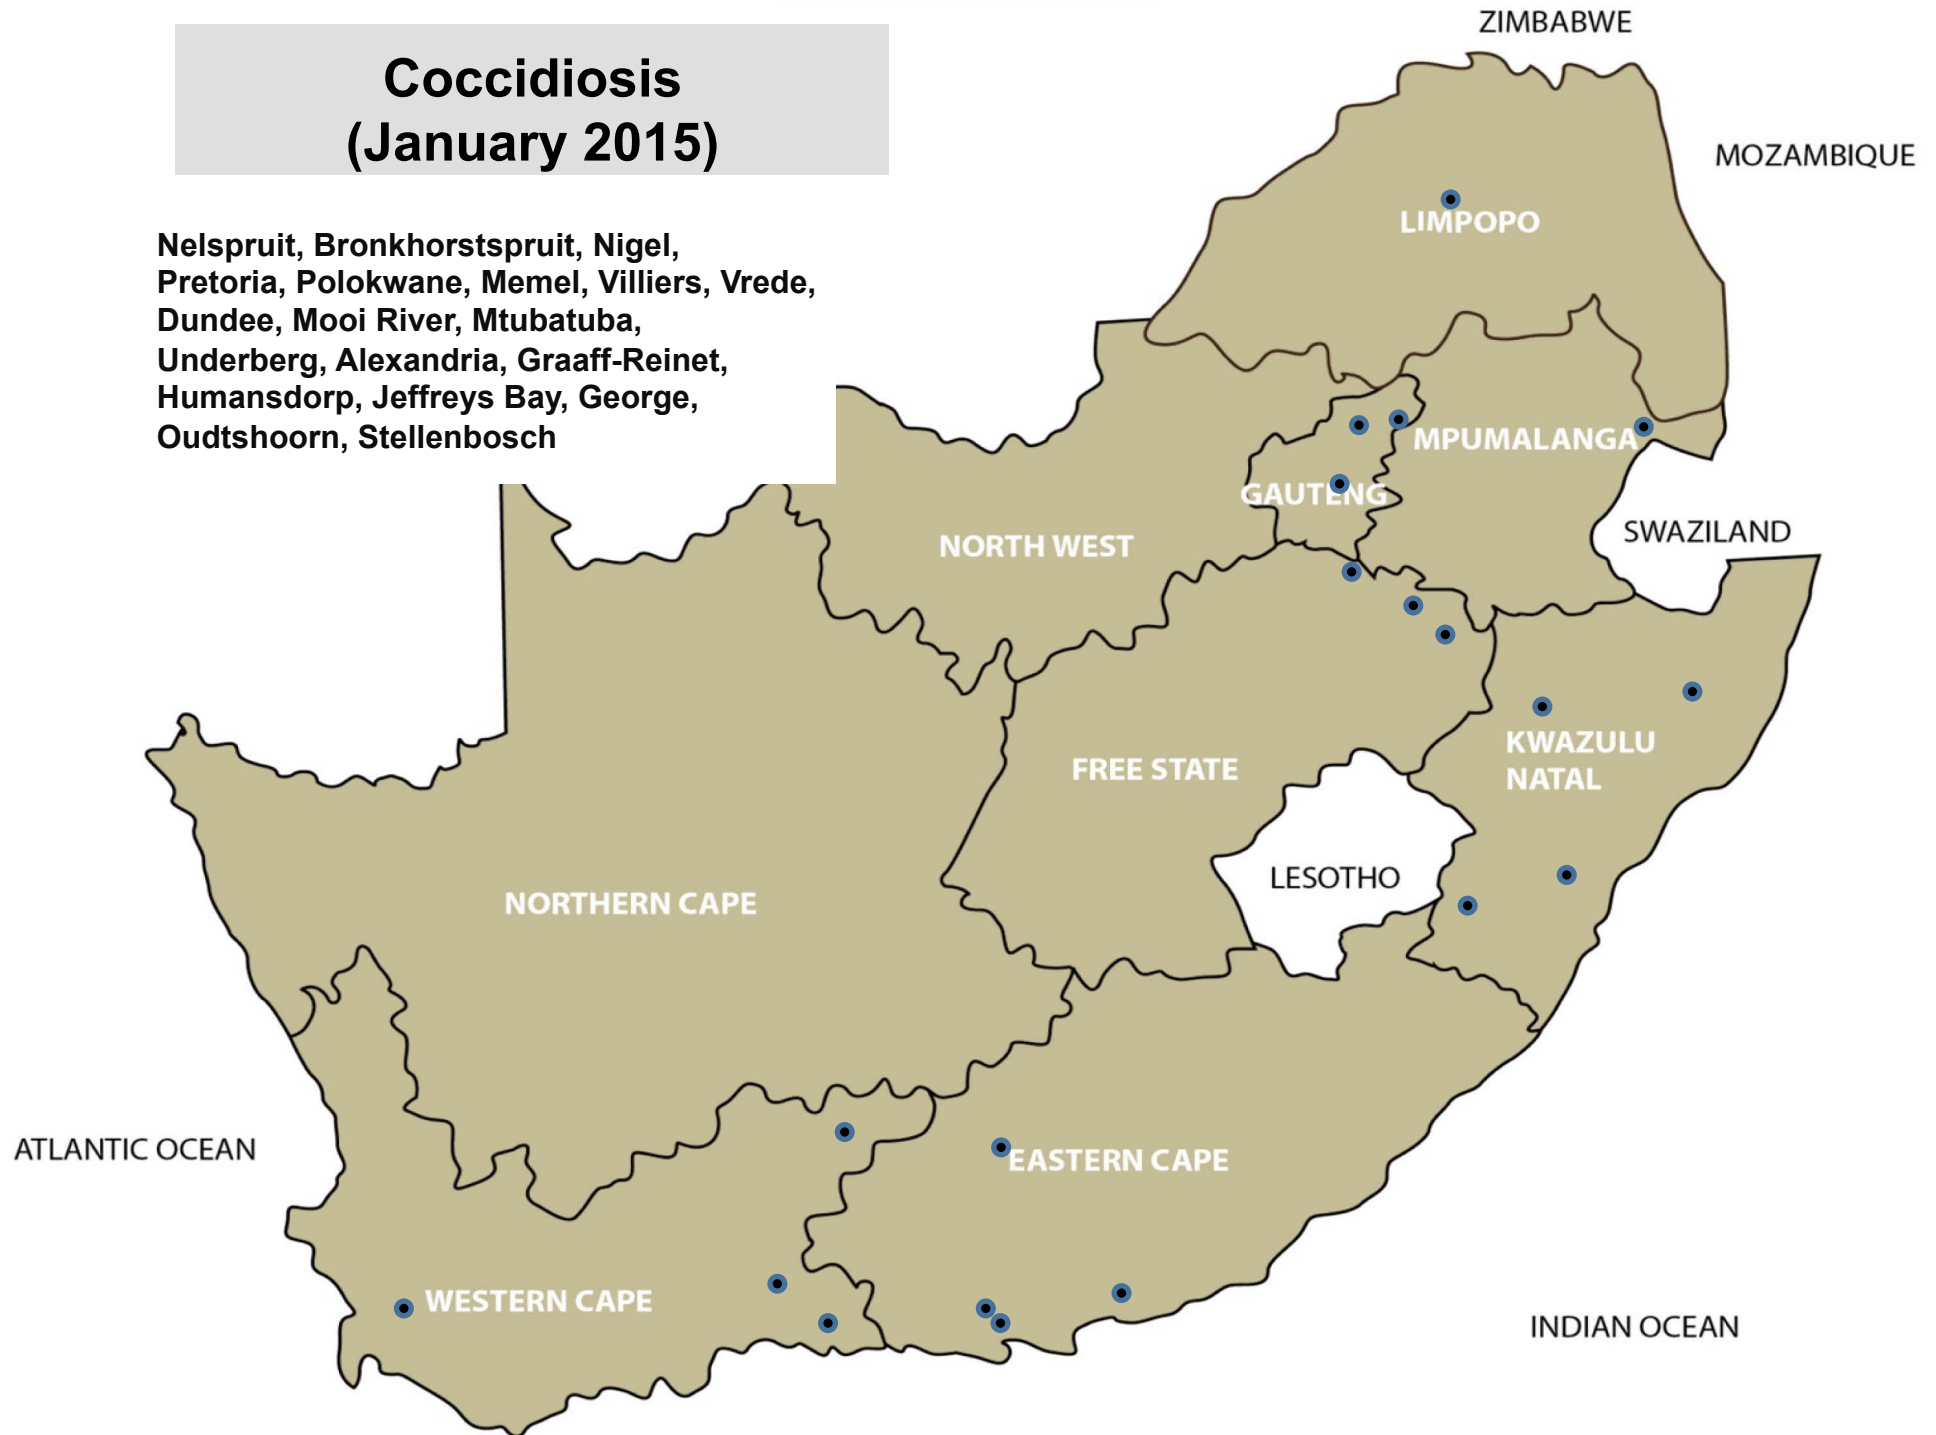

Red-legged tick (January 2015)

Balfour, Volksrust, Mokopane, Christiana, Schweizer-Reneke, Swartruggens, Bethlehem, Bultfontein, Dewetsdorp, Hoopstad, Kroonstad, Memel, Villiers, Dundee, Pietermaritzburg, Underberg, Caledon

Screw-worm (January 2015)

Nelspruit, Modimolle, Mokopane,
Swartruggens, Reitz, Alexandria, Port Alfred

Nasal bot (January 2015)

Bronkhorstspuit, Bothaville, Parys, Reitz,
Villiers, Wesselsbron, Mooi River,
Mtubatuba

Coccidiosis (January 2015)

Nelspruit, Bronkhorstspuit, Nigel,
Pretoria, Polokwane, Memel, Villiers, Vrede,
Dundee, Mooi River, Mtubatuba,
Underberg, Alexandria, Graaff-Reinet,
Humansdorp, Jeffreys Bay, George,
Oudtshoorn, Stellenbosch

Tick transmitted disease - African redwater (January 2015)

Bethal, Lydenburg, Standerton, Mokopane,
Polokwane, Vaalwater, Bethlehem,
Frankfort, Harrismith, Kroonstad, Memel,
Villiers, Vrede, Bergville, Dundee, Eshowe,
Estcourt, Howick, Kokstad, Mtubatuba,
Newcastle, Pietermaritzburg, Underberg,
Vryheid, Alexandria, Humansdorp, Jeffreys
Bay, Port Alfred, Queenstown, Somerset
East, Uitenhage, Caledon, George,
Heidelberg, Swellendam, Wellington