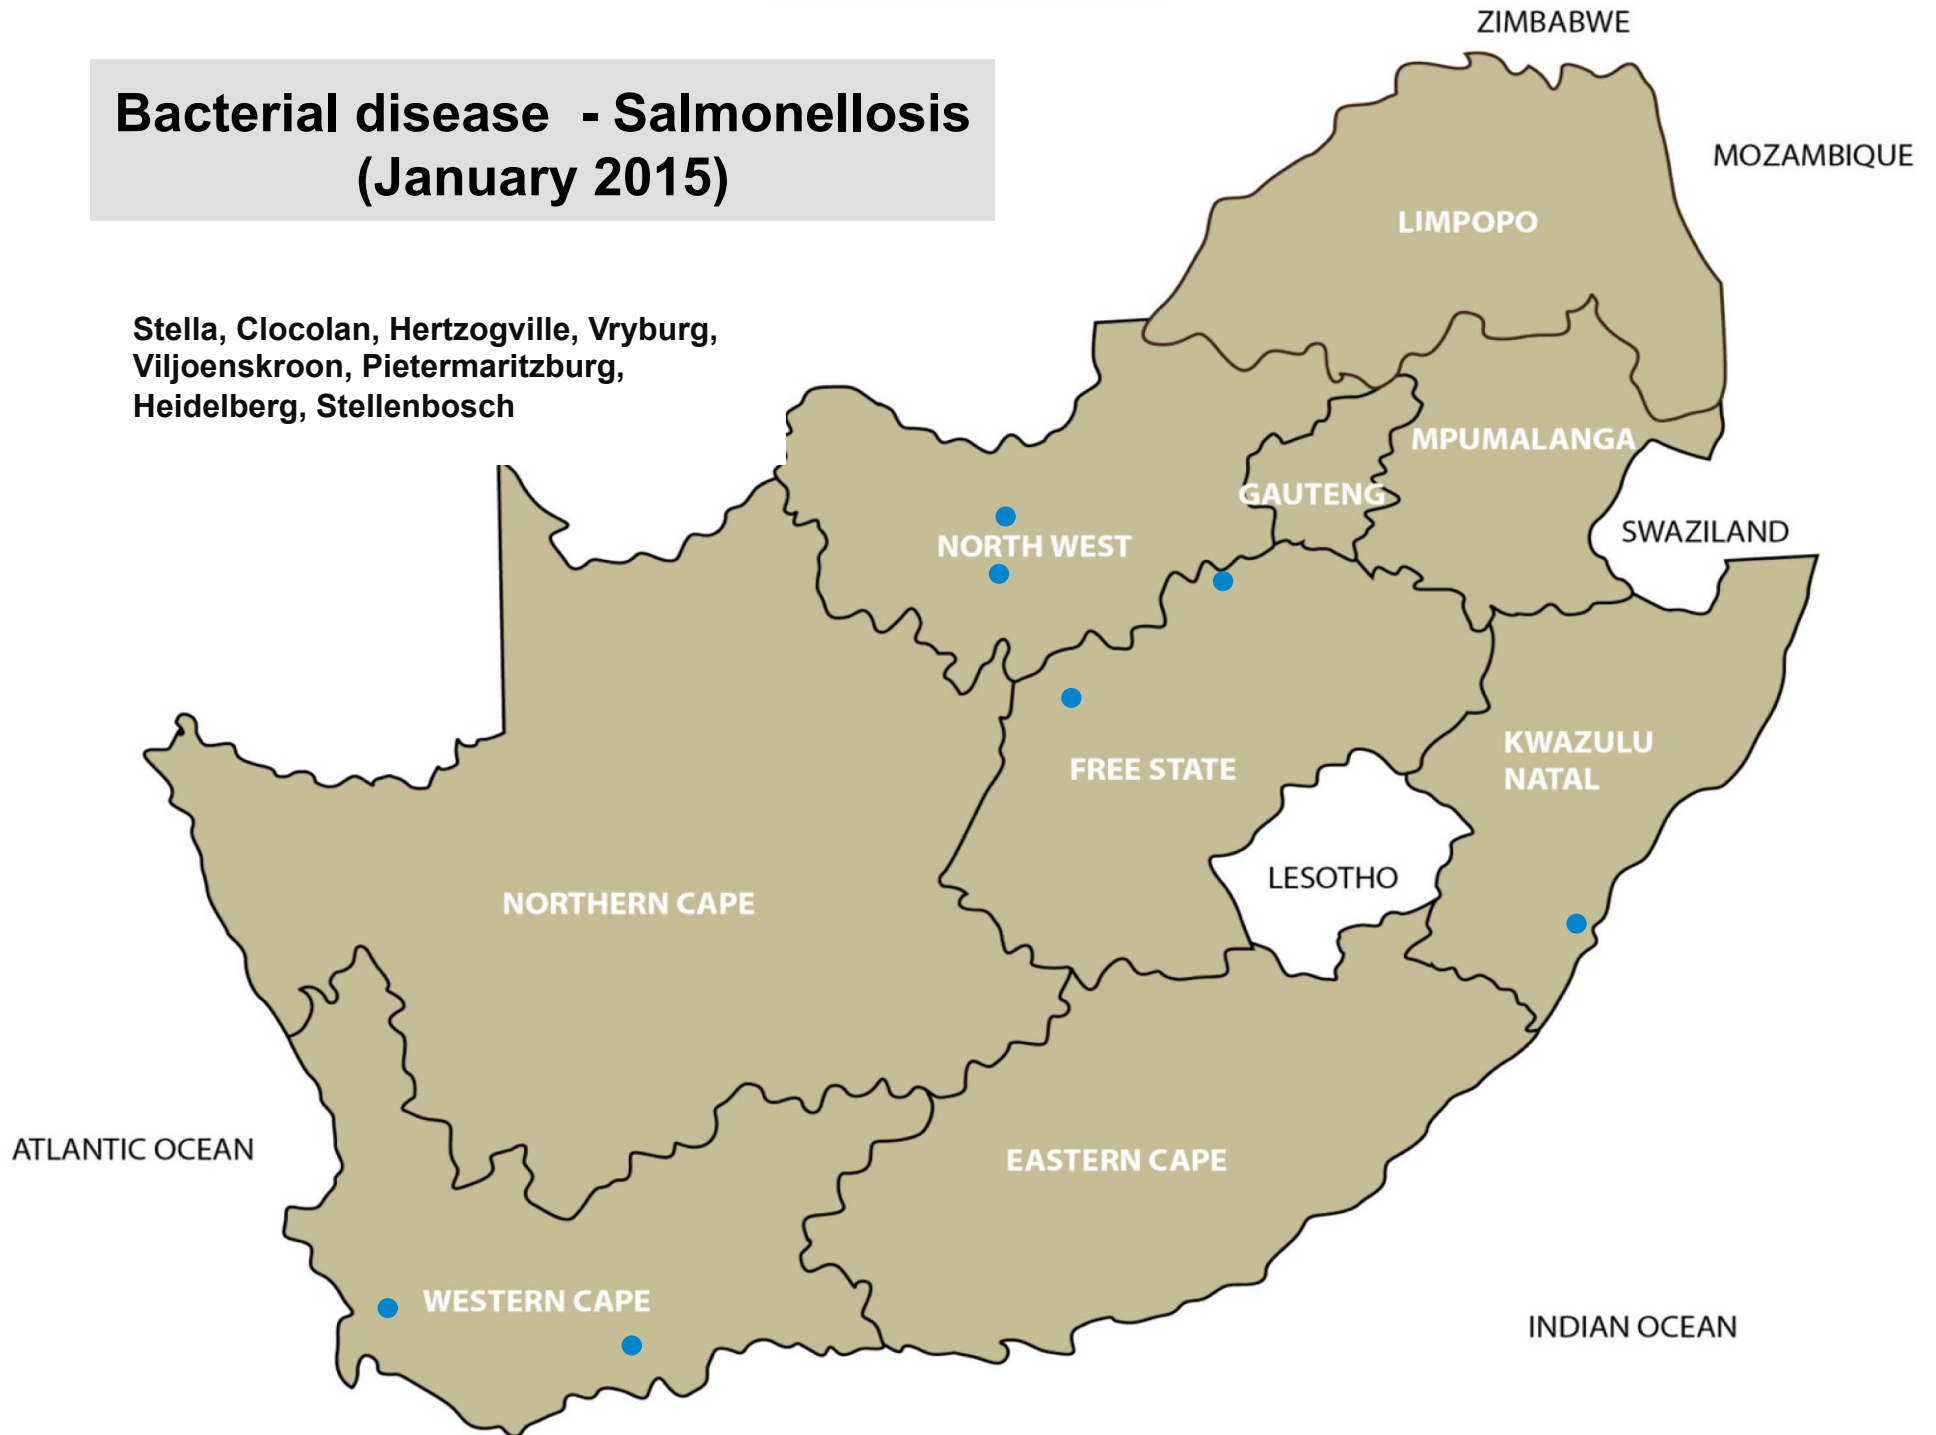

Viral disease – Orf (January 2015)

Nelspruit, Pretoria, Bloemhof,
Bothaville, Kroonstad, Villiers,
Bergville, Dundee, Kokstad, Mooi
River, Mtubatuba, Underberg, Vryheid,
Graaff-Reinet, Upington

Viral diseases – Rabies (Year 2014)

Bacterial disease – Ovine brucellosis - *Brucella ovis* (January 2015)

Pretoria, Bergville, Uppington

Bacterial disease – *E.coli* (January 2015)

Balfour, Volksrust, Nigel, Christiana,
Bothaville, Clocolan, Hoopstad, Dundee,
Howick, Jeffreys Bay, George,
Malmesbury, Stellenbosch, Kuruman

Bacterial disease - Salmonellosis (January 2015)

Stella, Clocolan, Hertzogville, Vryburg,
Viljoenskroon, Pietermaritzburg,
Heidelberg, Stellenbosch

Bacterial disease – Enzoootic abortion (January 2015)

Kroonstad, Middelburg, Beaufort West

Bacterial disease – Johnes disease (January 2015)

Parys, Dundee, Darling, Wellington

Bacterial disease – Blackquarter (January 2015)

Delmas, Standerton, Mokopane, Polokwane, Ventersdorp, Bethlehem, Cloccolan, Frankfort, Harrismith, Kroonstad, Ladybrand/Excelsior, Memel, Reitz, Villiers, Bergville, Dundee, Estcourt, Howick, Kokstad, Mtubatuba, Pietermaritzburg, Underberg, Jeffreys Bay, George,