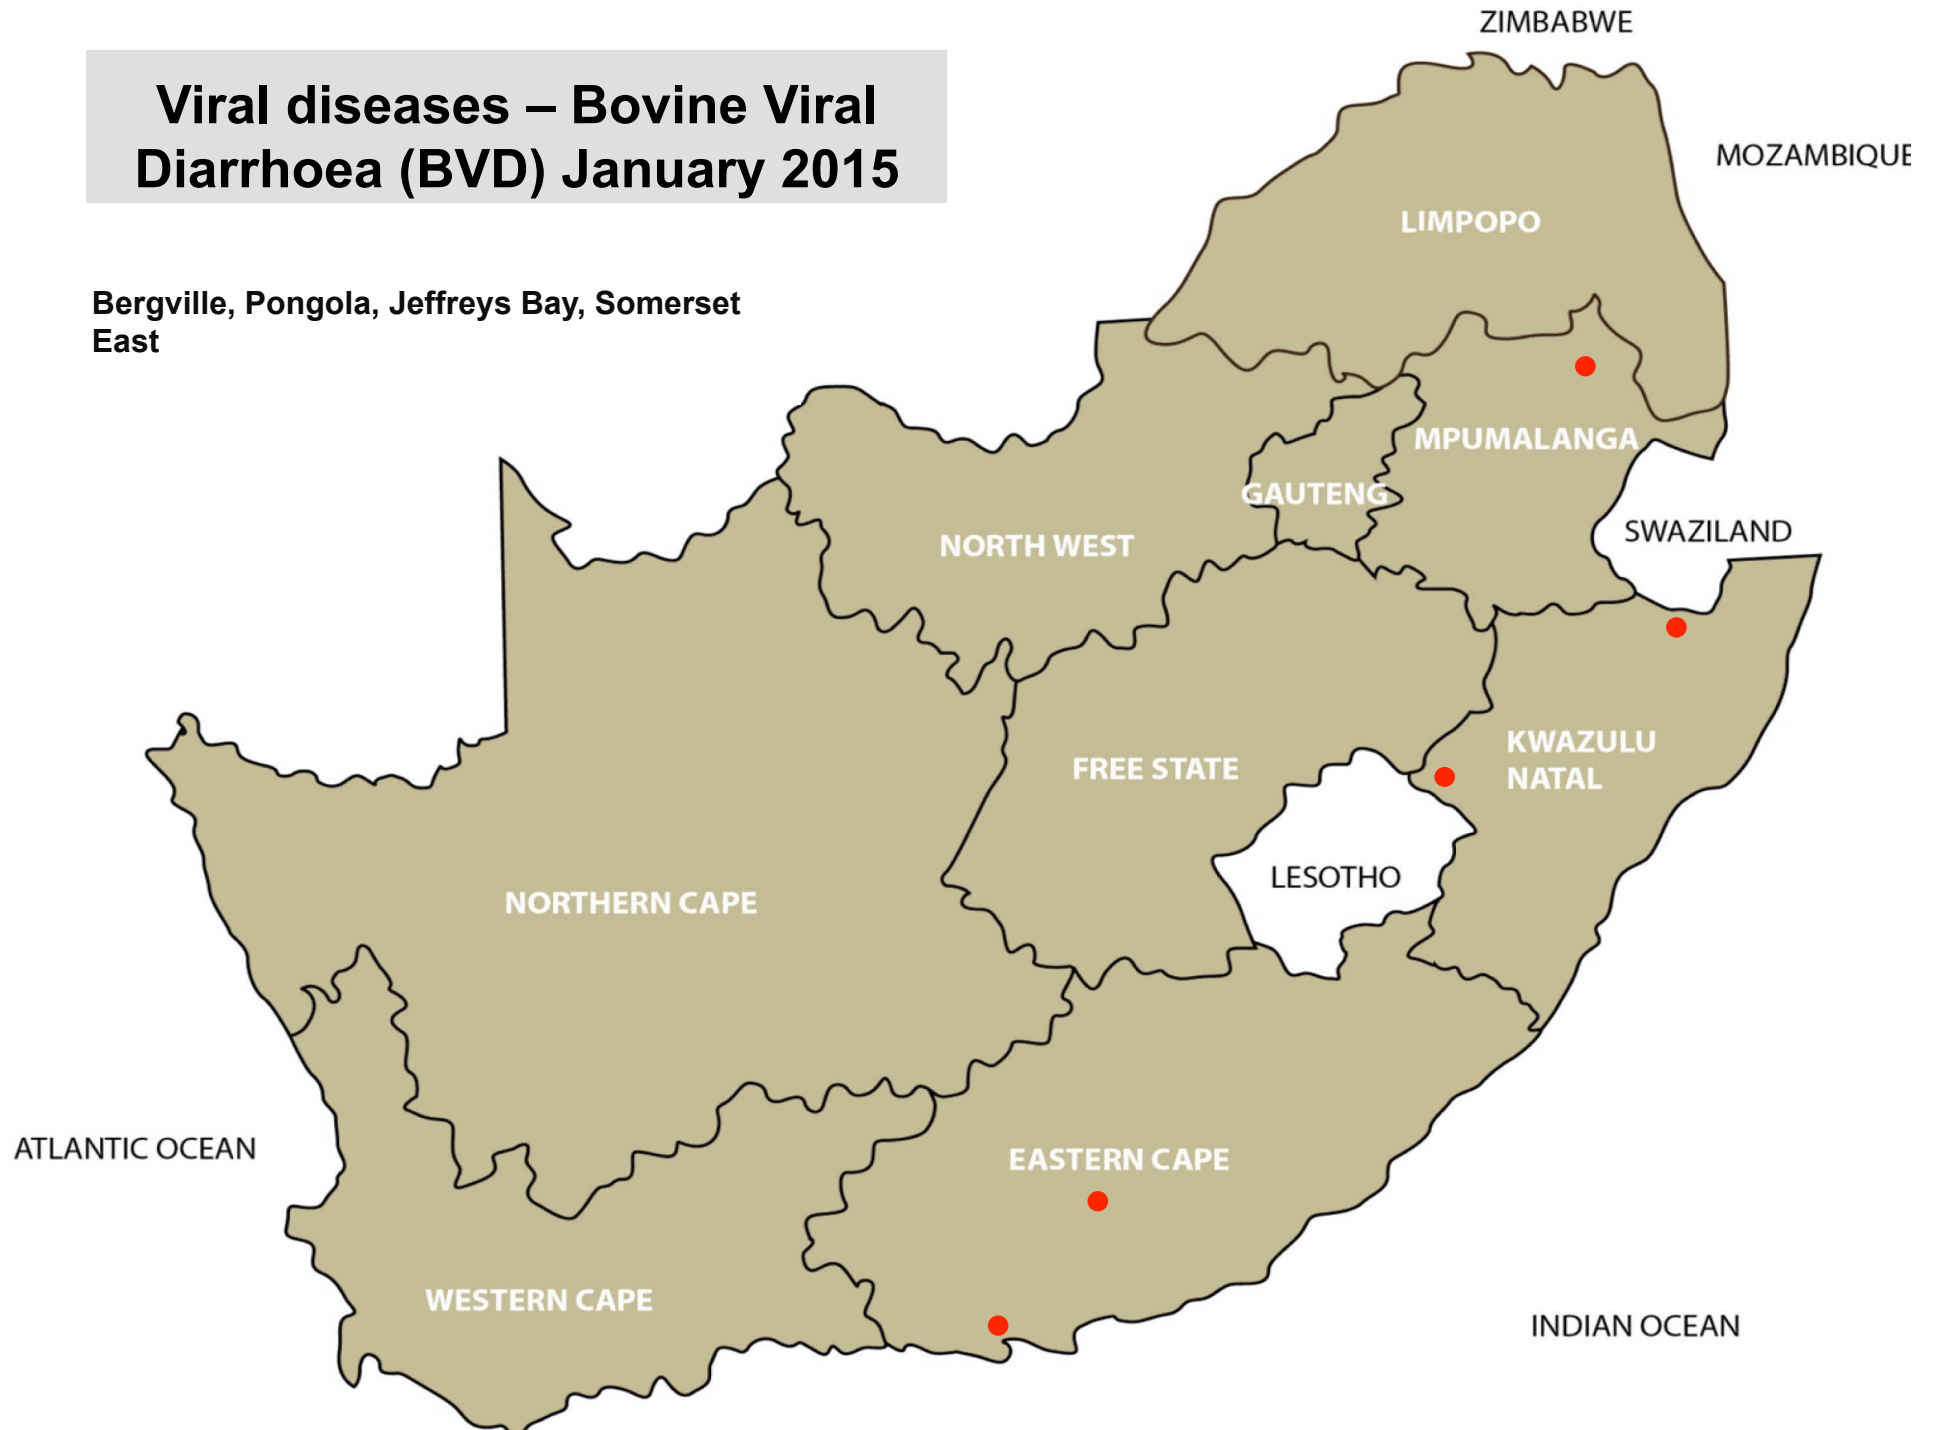

Viral diseases – Bovine Viral Diarrhoea (BVD) January 2015

Bergville, Pongola, Jeffreys Bay, Somerset East