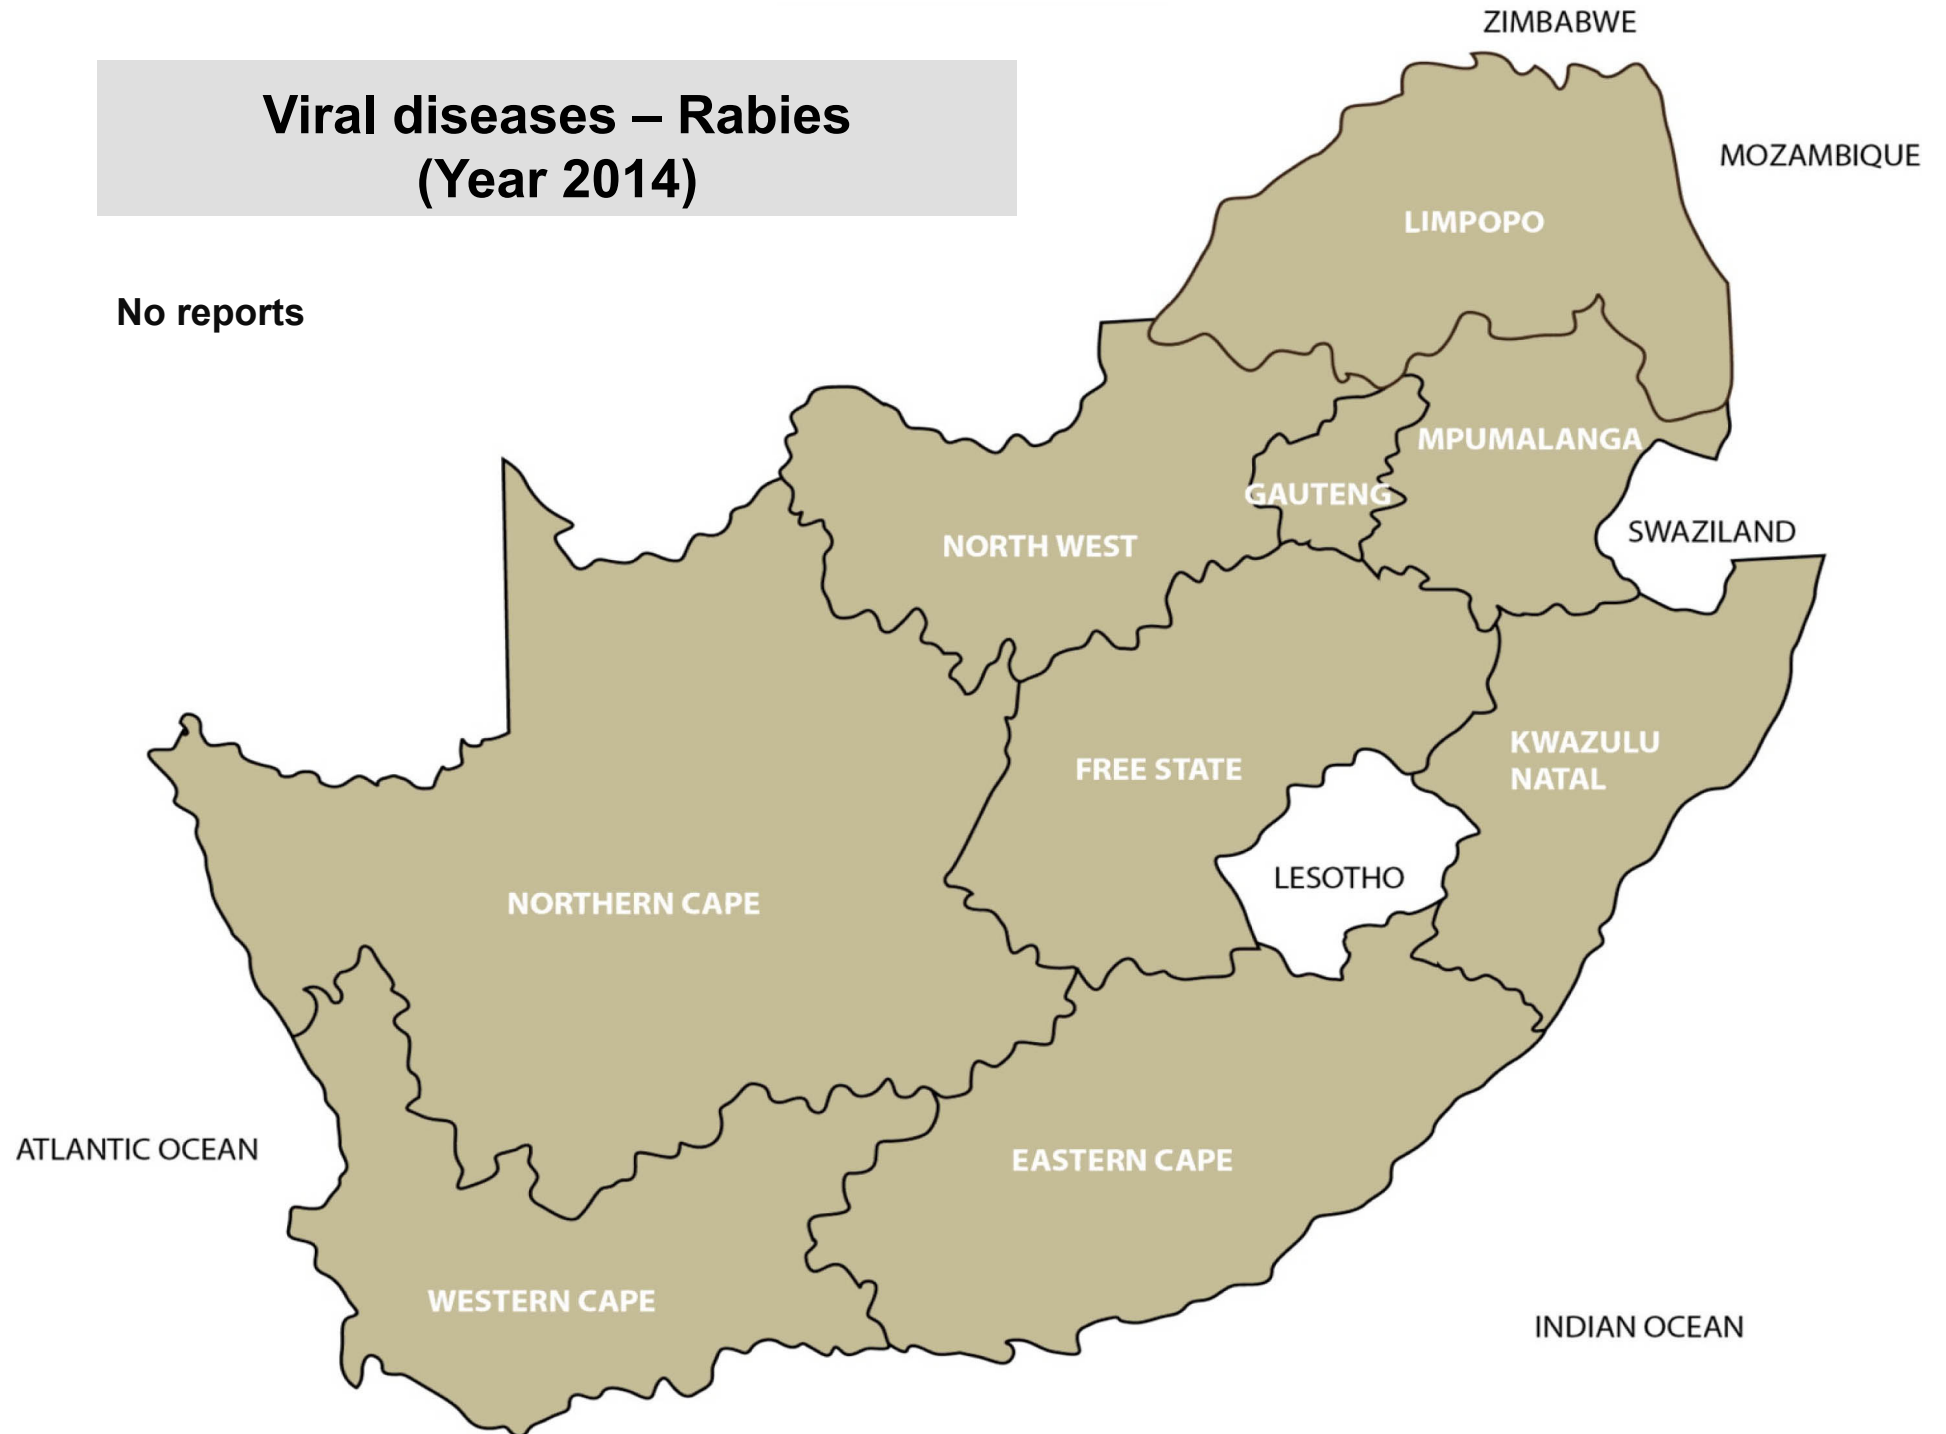

Viral diseases – Rabies (Year 2014)

No reports