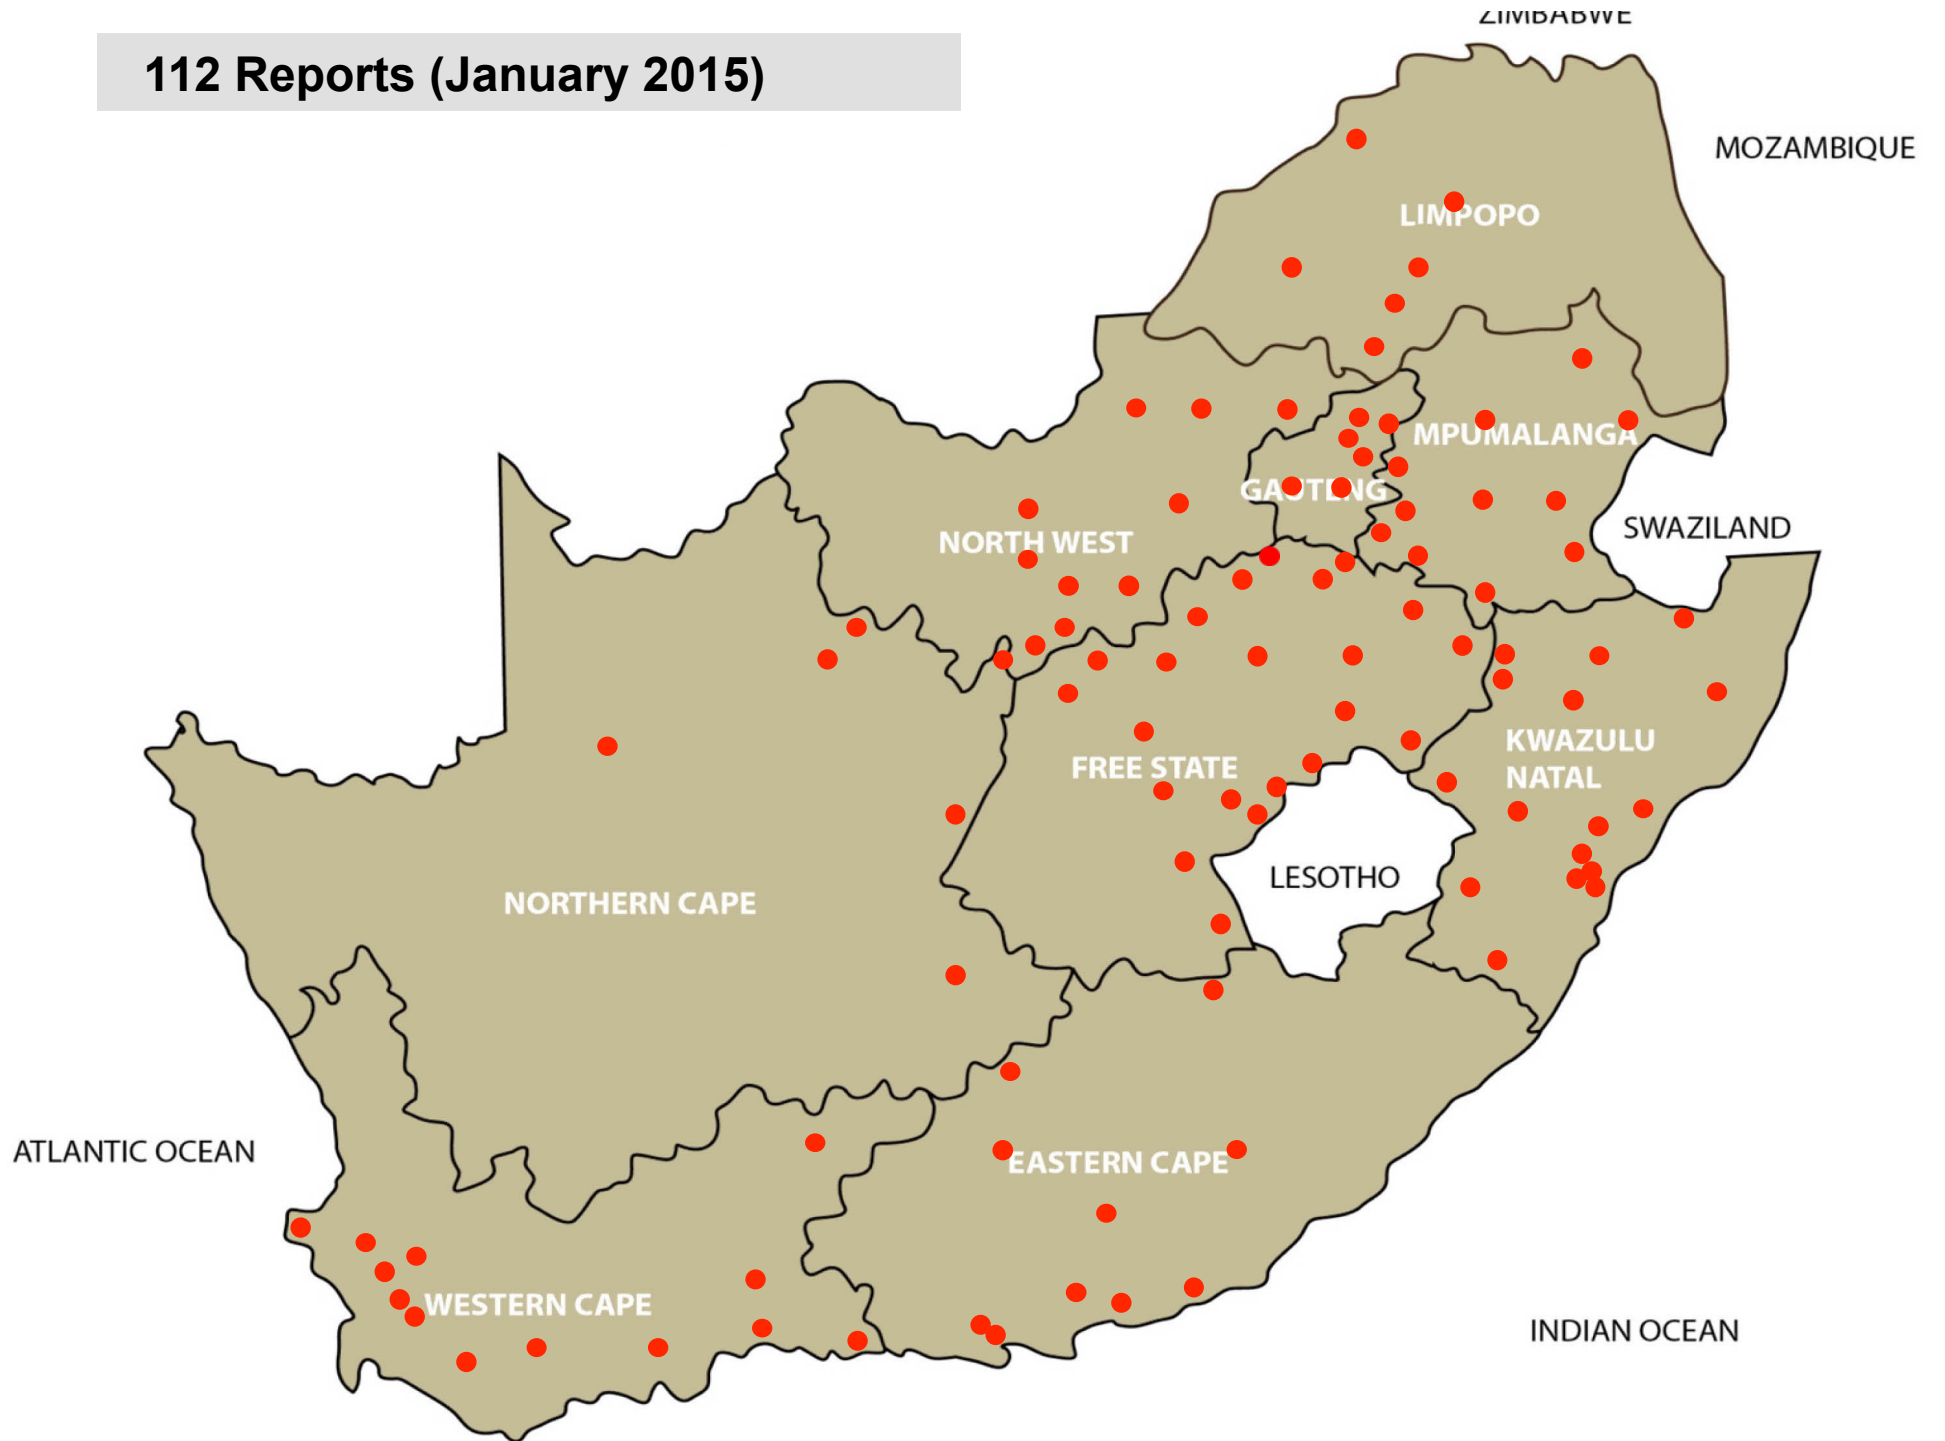

112 Reports (January 2015)

Internal parasites – Roundworms (January 2015)

Bethal, Ermelo, Grootvlei, Lydenburg, Middelburg, Nelspruit, Piet Retief, Standerton, Bapsfontein, Bronkhorstspuit, Krugersdorp, Onderstepoort, Pretoria, Bela-Bela, Modimolle, Mokopane, Polokwane, Vaalwater, Ventersdorp, Bethlehem, Bloemfontein, Bothaville, Clocolan, Frankfort, Harrismith, Hertzogville, Hoopstad, Kroonstad, Ladybrand/Excelsior, Memel, Parys, Reitz, Viljoenskroon, Villiers, Vrede, Wesselsbron, Zastron, Bergville, Dundee, Estcourt, Howick, Mooi River, Mtubatuba, Vryheid, Aliwal North, Graaff-Reinet, Humansdorp, Jeffreys Bay, Middelburg, Port Alfred, Somerset East, George, Heidelberg, Kimberley, Kuruman

Internal parasites – Resistant roundworms (January 2015)

Balfour, Nelspruit, Volksrust, Pretoria,
Bloemhof, Bloemfontein, Hoopstad,
Ladybrand/Excelsior, Reitz, Villiers, Aliwal
North, Graaff-Reinet, Humansdorp

Internal parasites – Tapeworms (January 2015)

Standerton, Volksrust,
Bronkhorstspuit, Polokwane,
Ventersdorp, Bethlehem, Hoopstad,
Memel, Reitz, Villiers, Wesselsbron,
Bergville, Graaff-Reinet, Humansdorp,
Queenstown

**Internal parasites – Tapeworms
Cysticercosis (measles)
January 2015**

Nelspruit, Bapsfontein,
Pietermaritzburg, Pongola

Internal parasites – Liver fluke worms (January 2015)

Bethlehem, Ficksburg, Frankfort,
Vrede, Dundee, Howick, Underberg,
Somerset East, George