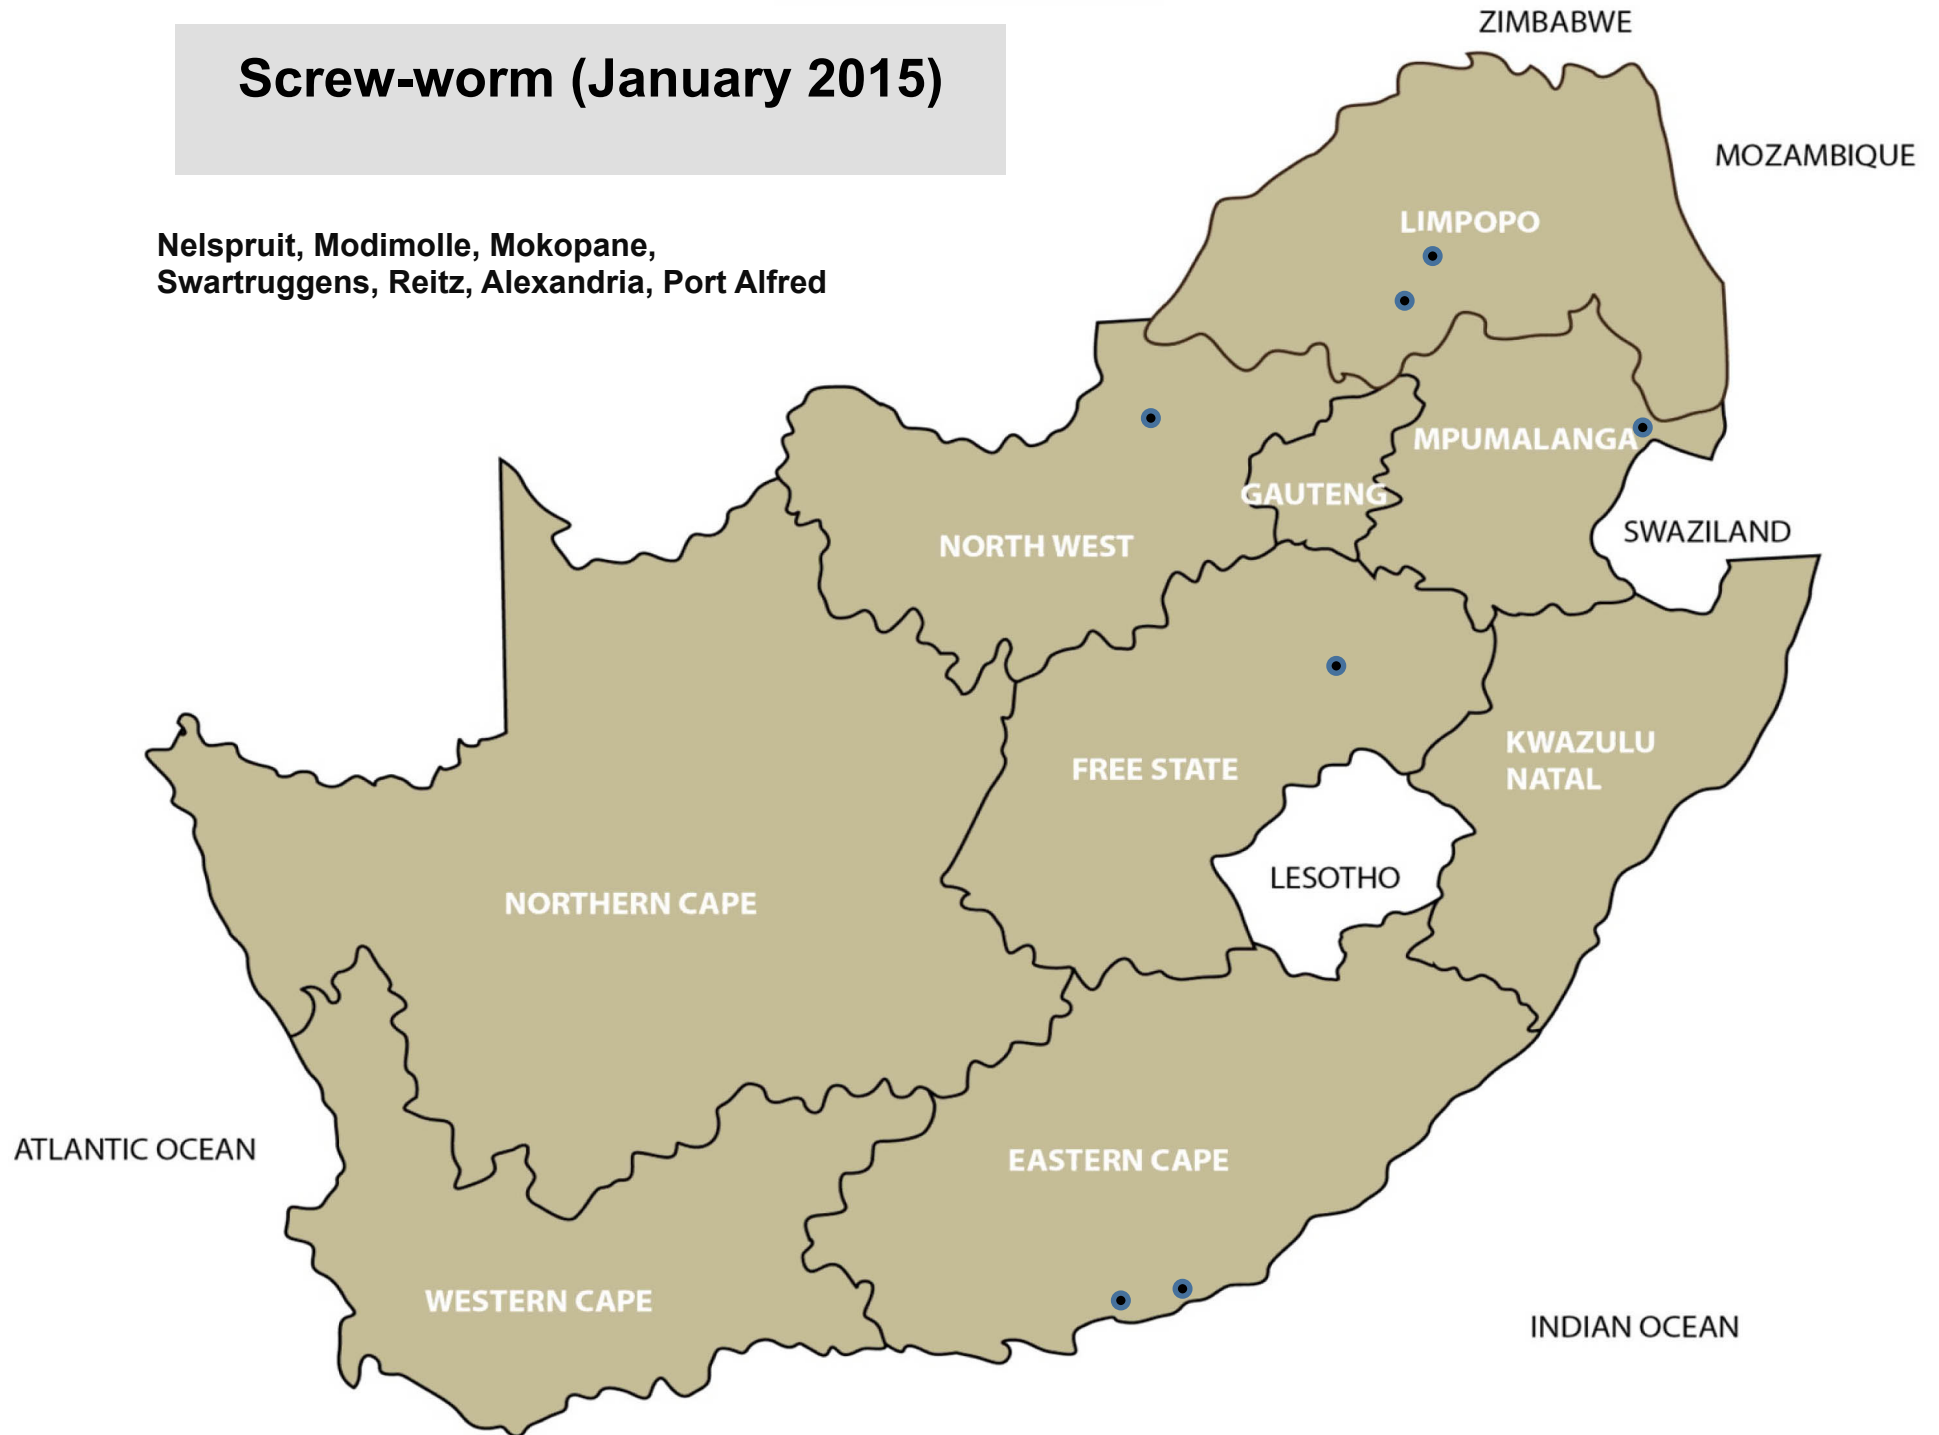

Red-legged tick (January 2015)

Balfour, Volksrust, Mokopane, Christiana, Schweizer-Reneke, Swartruggens, Bethlehem, Bultfontein, Dewetsdorp, Hoopstad, Kroonstad, Memel, Villiers, Dundee, Pietermaritzburg, Underberg, Caledon

Paralysis ticks (January 2015)

Villiers, Bergville

Biting lice (Red lice) (Year 2014)

Balfour, Ceres

Sucking lice (Blue lice) (January 2015)

No reports

Blowflies (January 2015)

Mokopane, Brits, Swartruggens, Hoopstad,
Reitz, Aliwal North, Queenstown,
Heidelberg

Screw-worm (January 2015)

Nelspruit, Modimolle, Mokopane,
Swartruggens, Reitz, Alexandria, Port Alfred

Nasal bot (January 2015)

Bronkhorstspuit, Bothaville, Parys, Reitz,
Villiers, Wesselsbron, Mooi River,
Mtubatuba

Tick transmitted disease - African redwater (January 2015)

Bethal, Lydenburg, Standerton, Mokopane,
Polokwane, Vaalwater, Bethlehem,
Frankfort, Harrismith, Kroonstad, Memel,
Villiers, Vrede, Bergville, Dundee, Eshowe,
Estcourt, Howick, Kokstad, Mtubatuba,
Newcastle, Pietermaritzburg, Underberg,
Vryheid, Alexandria, Humansdorp, Jeffreys
Bay, Port Alfred, Queenstown, Somerset
East, Uitenhage, Caledon, George,
Heidelberg, Swellendam, Wellington