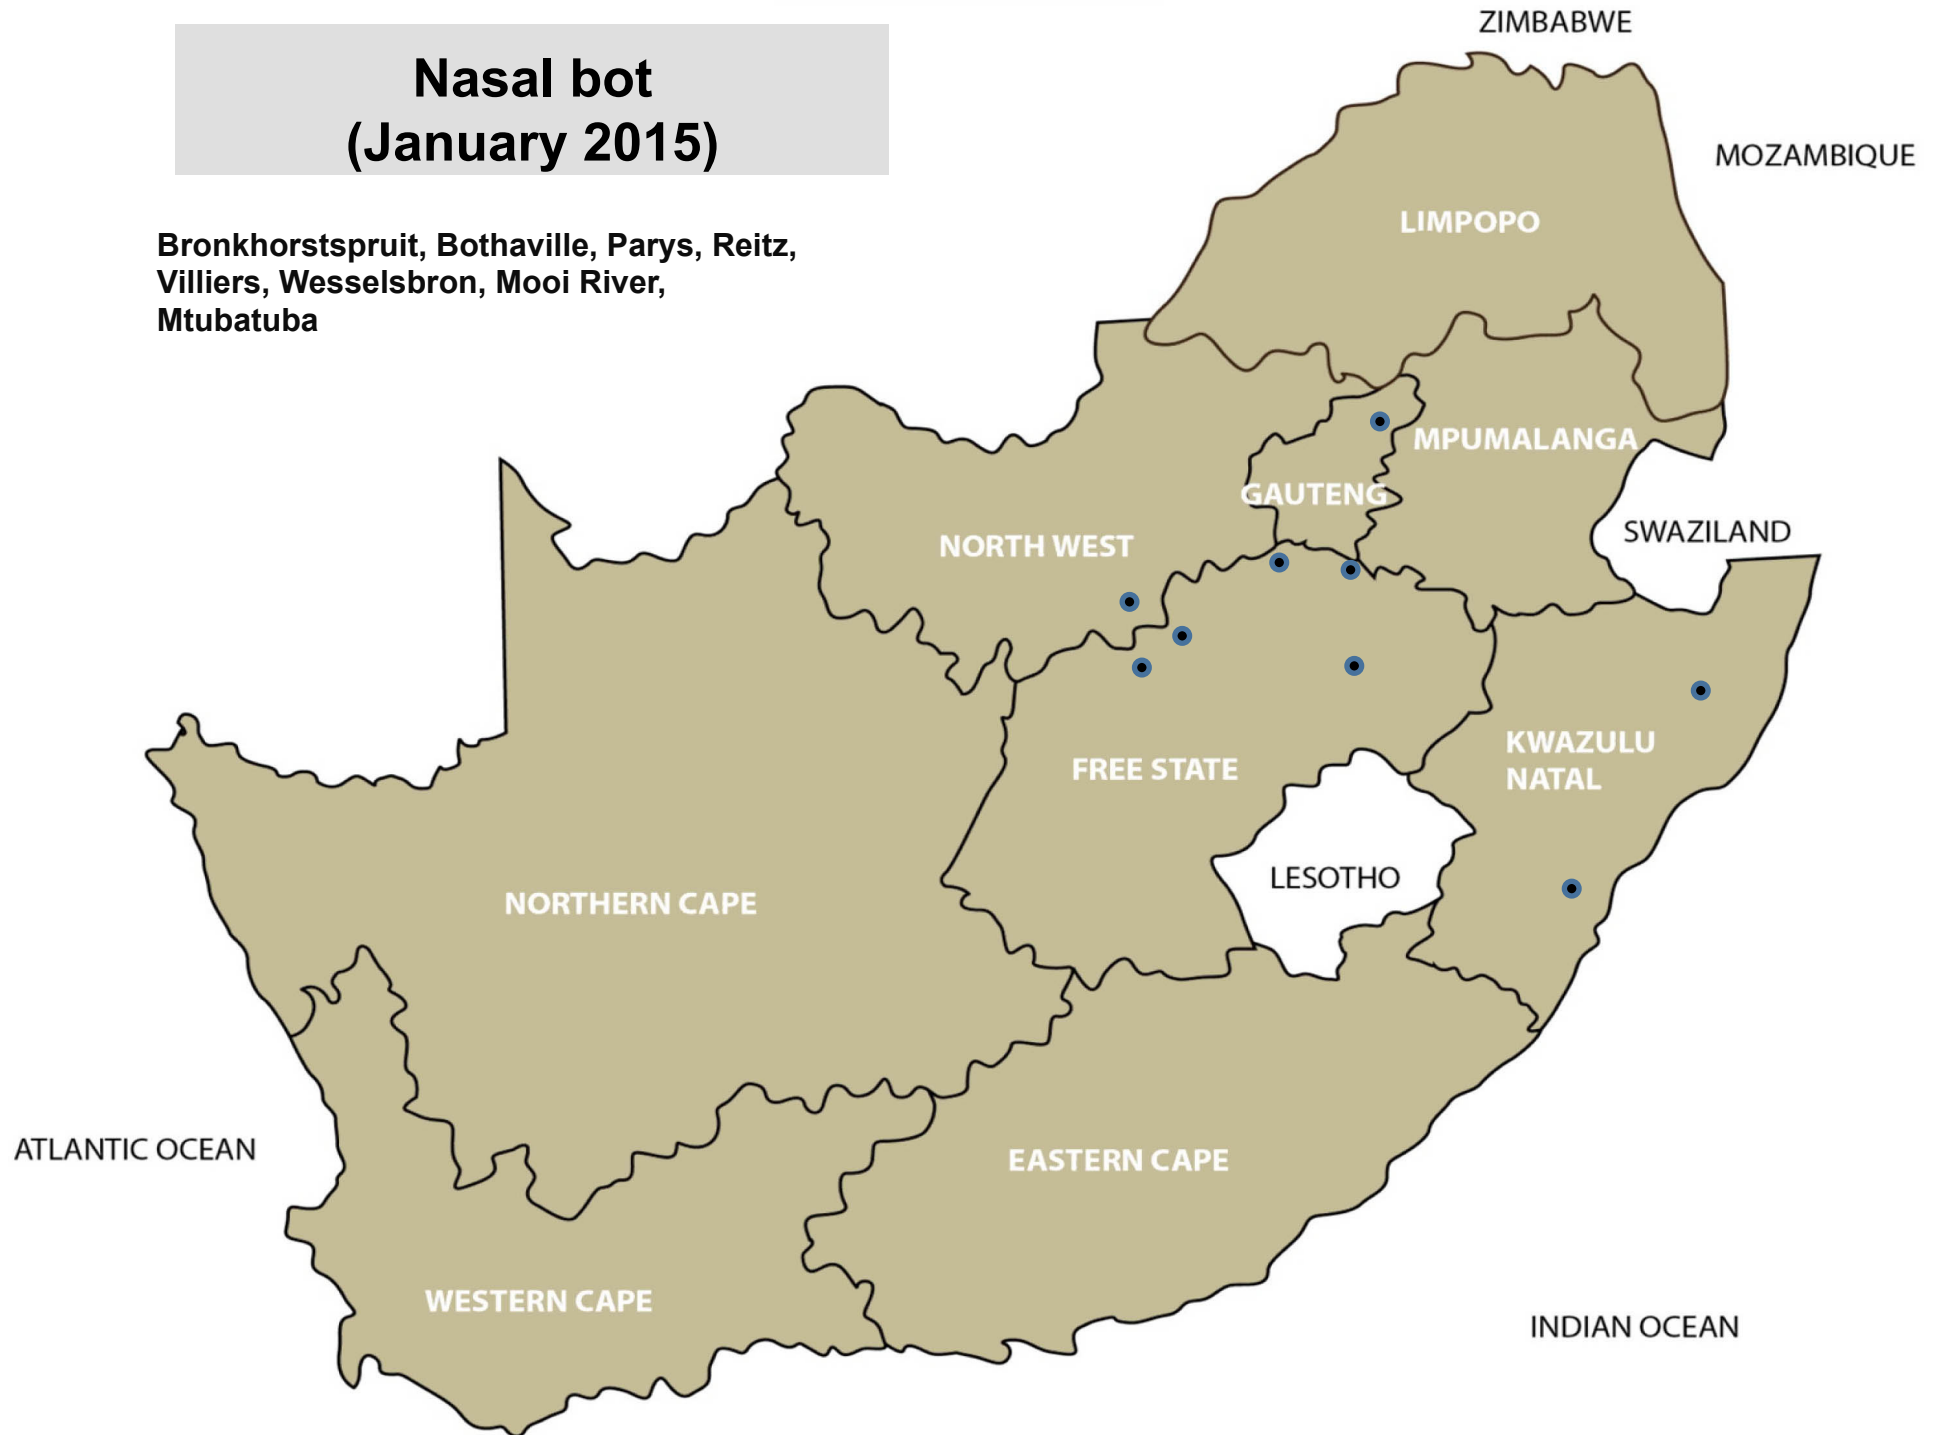

Red-legged tick (January 2015)

Balfour, Volksrust, Mokopane, Christiana, Schweizer-Reneke, Swartruggens, Bethlehem, Bultfontein, Dewetsdorp, Hoopstad, Kroonstad, Memel, Villiers, Dundee, Pietermaritzburg, Underberg, Caledon

Paralysis ticks (January 2015)

Villiers, Bergville

Biting lice (Red lice) (Year 2014)

Balfour, Ceres

Sucking lice (Blue lice) (January 2015)

No reports

Blowflies (January 2015)

Mokopane, Brits, Swartruggens, Hoopstad,
Reitz, Aliwal North, Queenstown,
Heidelberg

Screw-worm (January 2015)

Nelspruit, Modimolle, Mokopane,
Swartruggens, Reitz, Alexandria, Port Alfred

Nasal bot (January 2015)

Bronkhorstspuit, Bothaville, Parys, Reitz,
Villiers, Wesselsbron, Mooi River,
Mtubatuba

Tick transmitted disease - African redwater (January 2015)

Bethal, Lydenburg, Standerton, Mokopane,
Polokwane, Vaalwater, Bethlehem,
Frankfort, Harrismith, Kroonstad, Memel,
Villiers, Vrede, Bergville, Dundee, Eshowe,
Estcourt, Howick, Kokstad, Mtubatuba,
Newcastle, Pietermaritzburg, Underberg,
Vryheid, Alexandria, Humansdorp, Jeffreys
Bay, Port Alfred, Queenstown, Somerset
East, Uitenhage, Caledon, George,
Heidelberg, Swellendam, Wellington