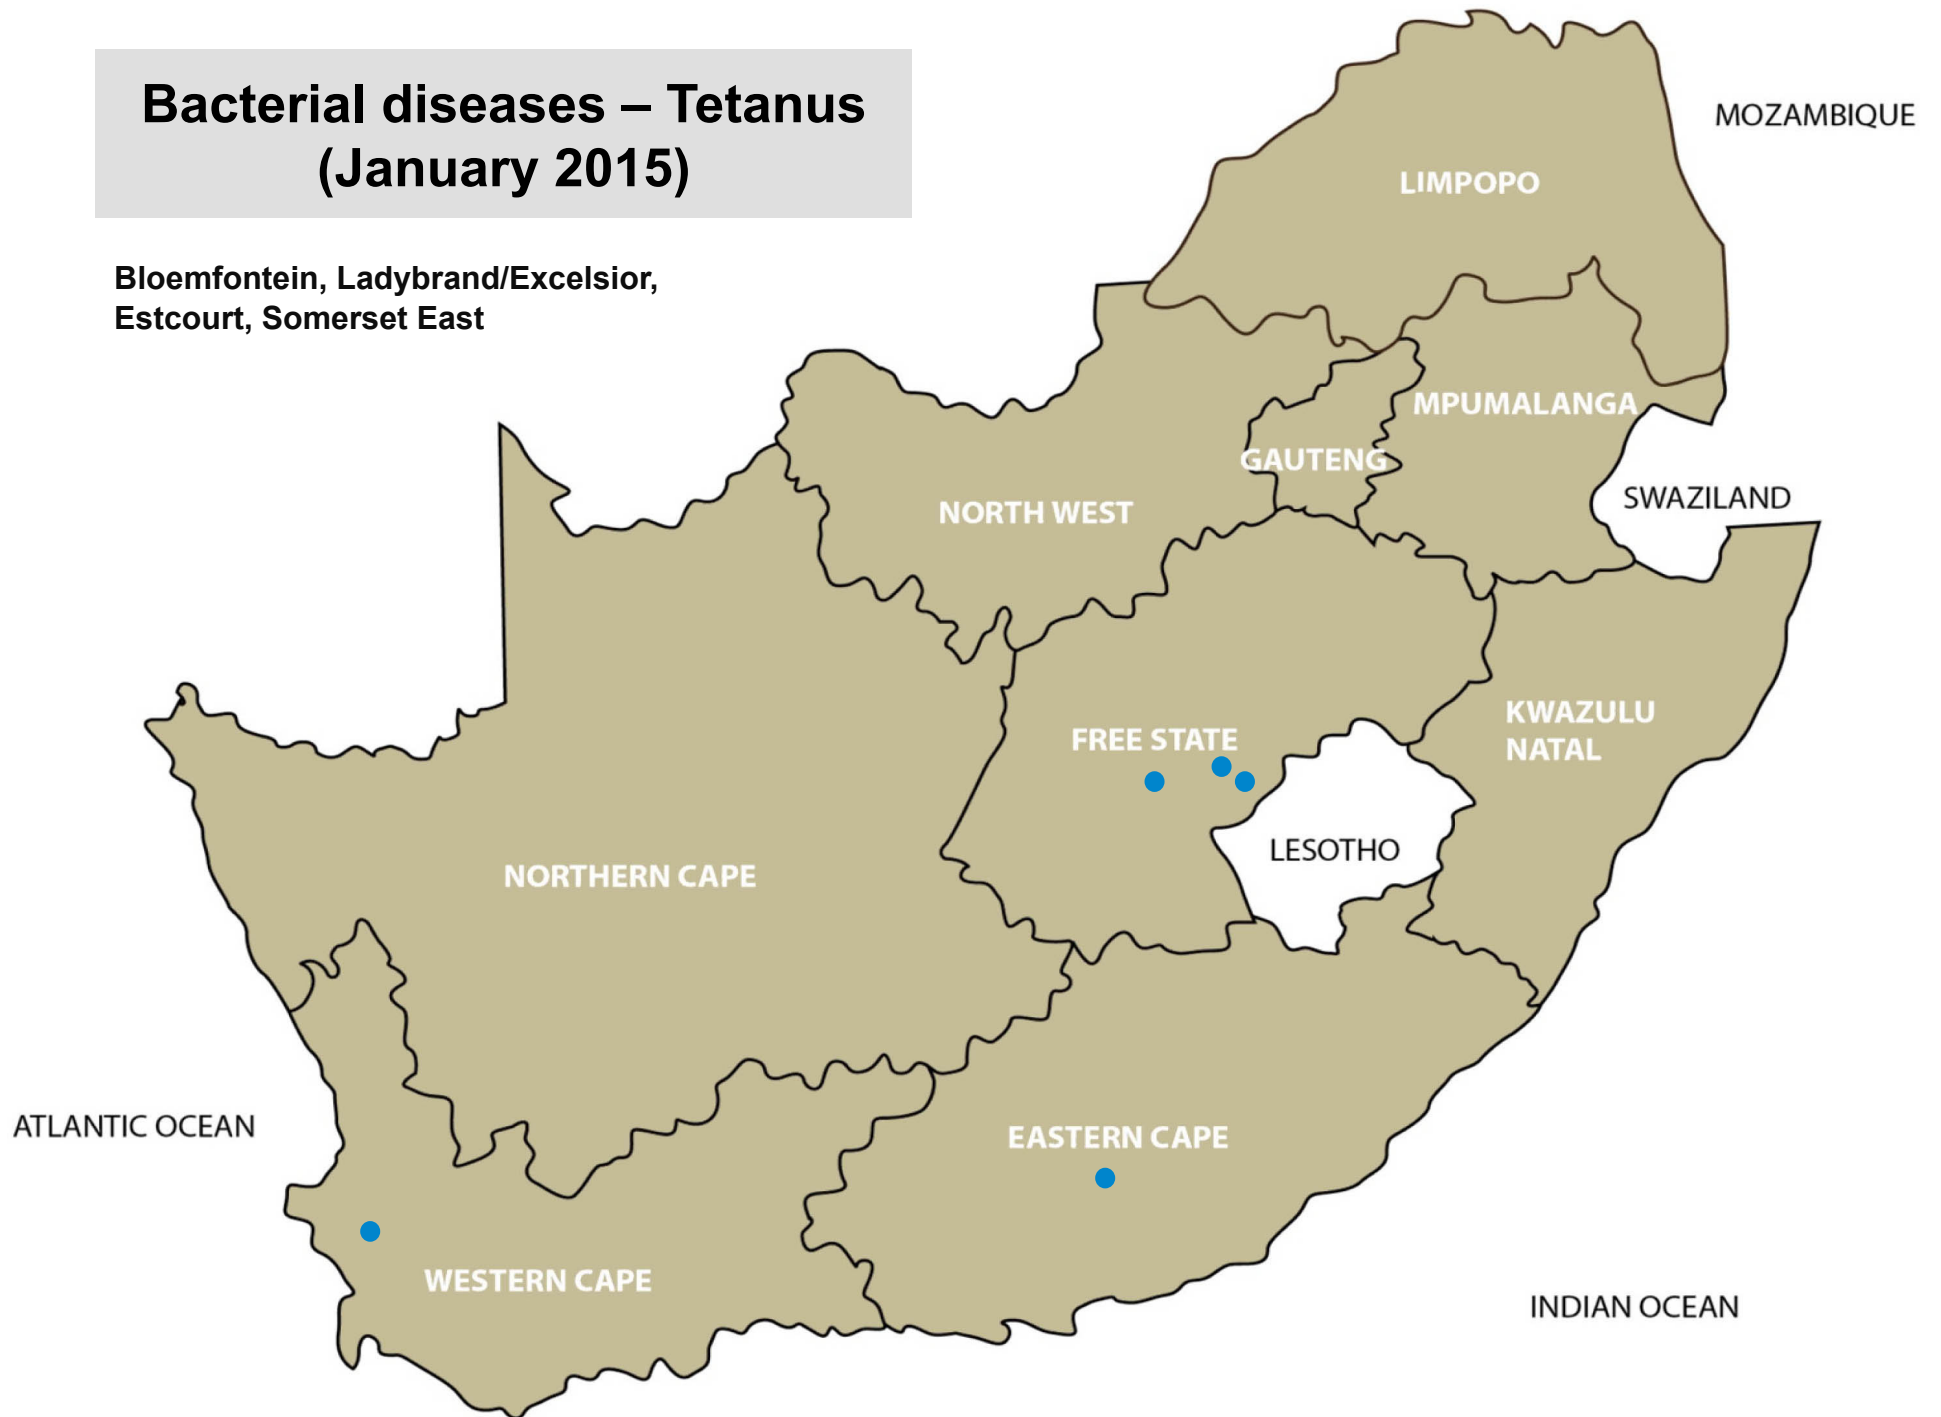

Bacterial disease – Johnes disease (January 2015)

Parys, Dundee, Darling, Wellington

Bacterial disease – Blackquarter (January 2015)

Delmas, Standerton, Mokopane, Polokwane, Ventersdorp, Bethlehem, Cloccolan, Frankfort, Harrismith, Kroonstad, Ladybrand/Excelsior, Memel, Reitz, Villiers, Bergville, Dundee, Estcourt, Howick, Kokstad, Mtubatuba, Pietermaritzburg, Underberg, Jeffreys Bay, George,

Bacterial disease – Blood gut (sheep) (January 2015)

Villiers, Graaff-Reinet

Bacterial disease – Pulpy kidney (January 2015)

Standerton, Volksrust, Polokwane,
Christiana, Bothaville, Clocolan,
Hoopstad, Memel, Reitz, Villiers, Kokstad,
Aliwal North, Graaff-Reinet, Jeffreys Bay,
Somerset East, Beaufort West

Bacterial diseases - Botulism (January 2015)

Bronkhorstspuit, Christiana, Vryburg,
Hertzogville, Zastron

Bacterial diseases – Tetanus (January 2015)

Bloemfontein, Ladybrand/Excelsior,
Estcourt, Somerset East

Pneumonia (January 2015)

Balfour, Bethal, Nigel, Pretoria, Mokopane, Christiana, Bethlehem, Clocolan, Kroonstad, Parys, Reitz, Vrede, Bergville, Dundee, Kokstad, Mtubatuba, Pietermaritzburg, Underberg, Alexandria, Aliwal North, Graaff-Reinet, Jeffreys Bay, Port Alfred, Somerset East, Beaufort West, Caledon, George, Malmesbury, Swellendam, Kimberley