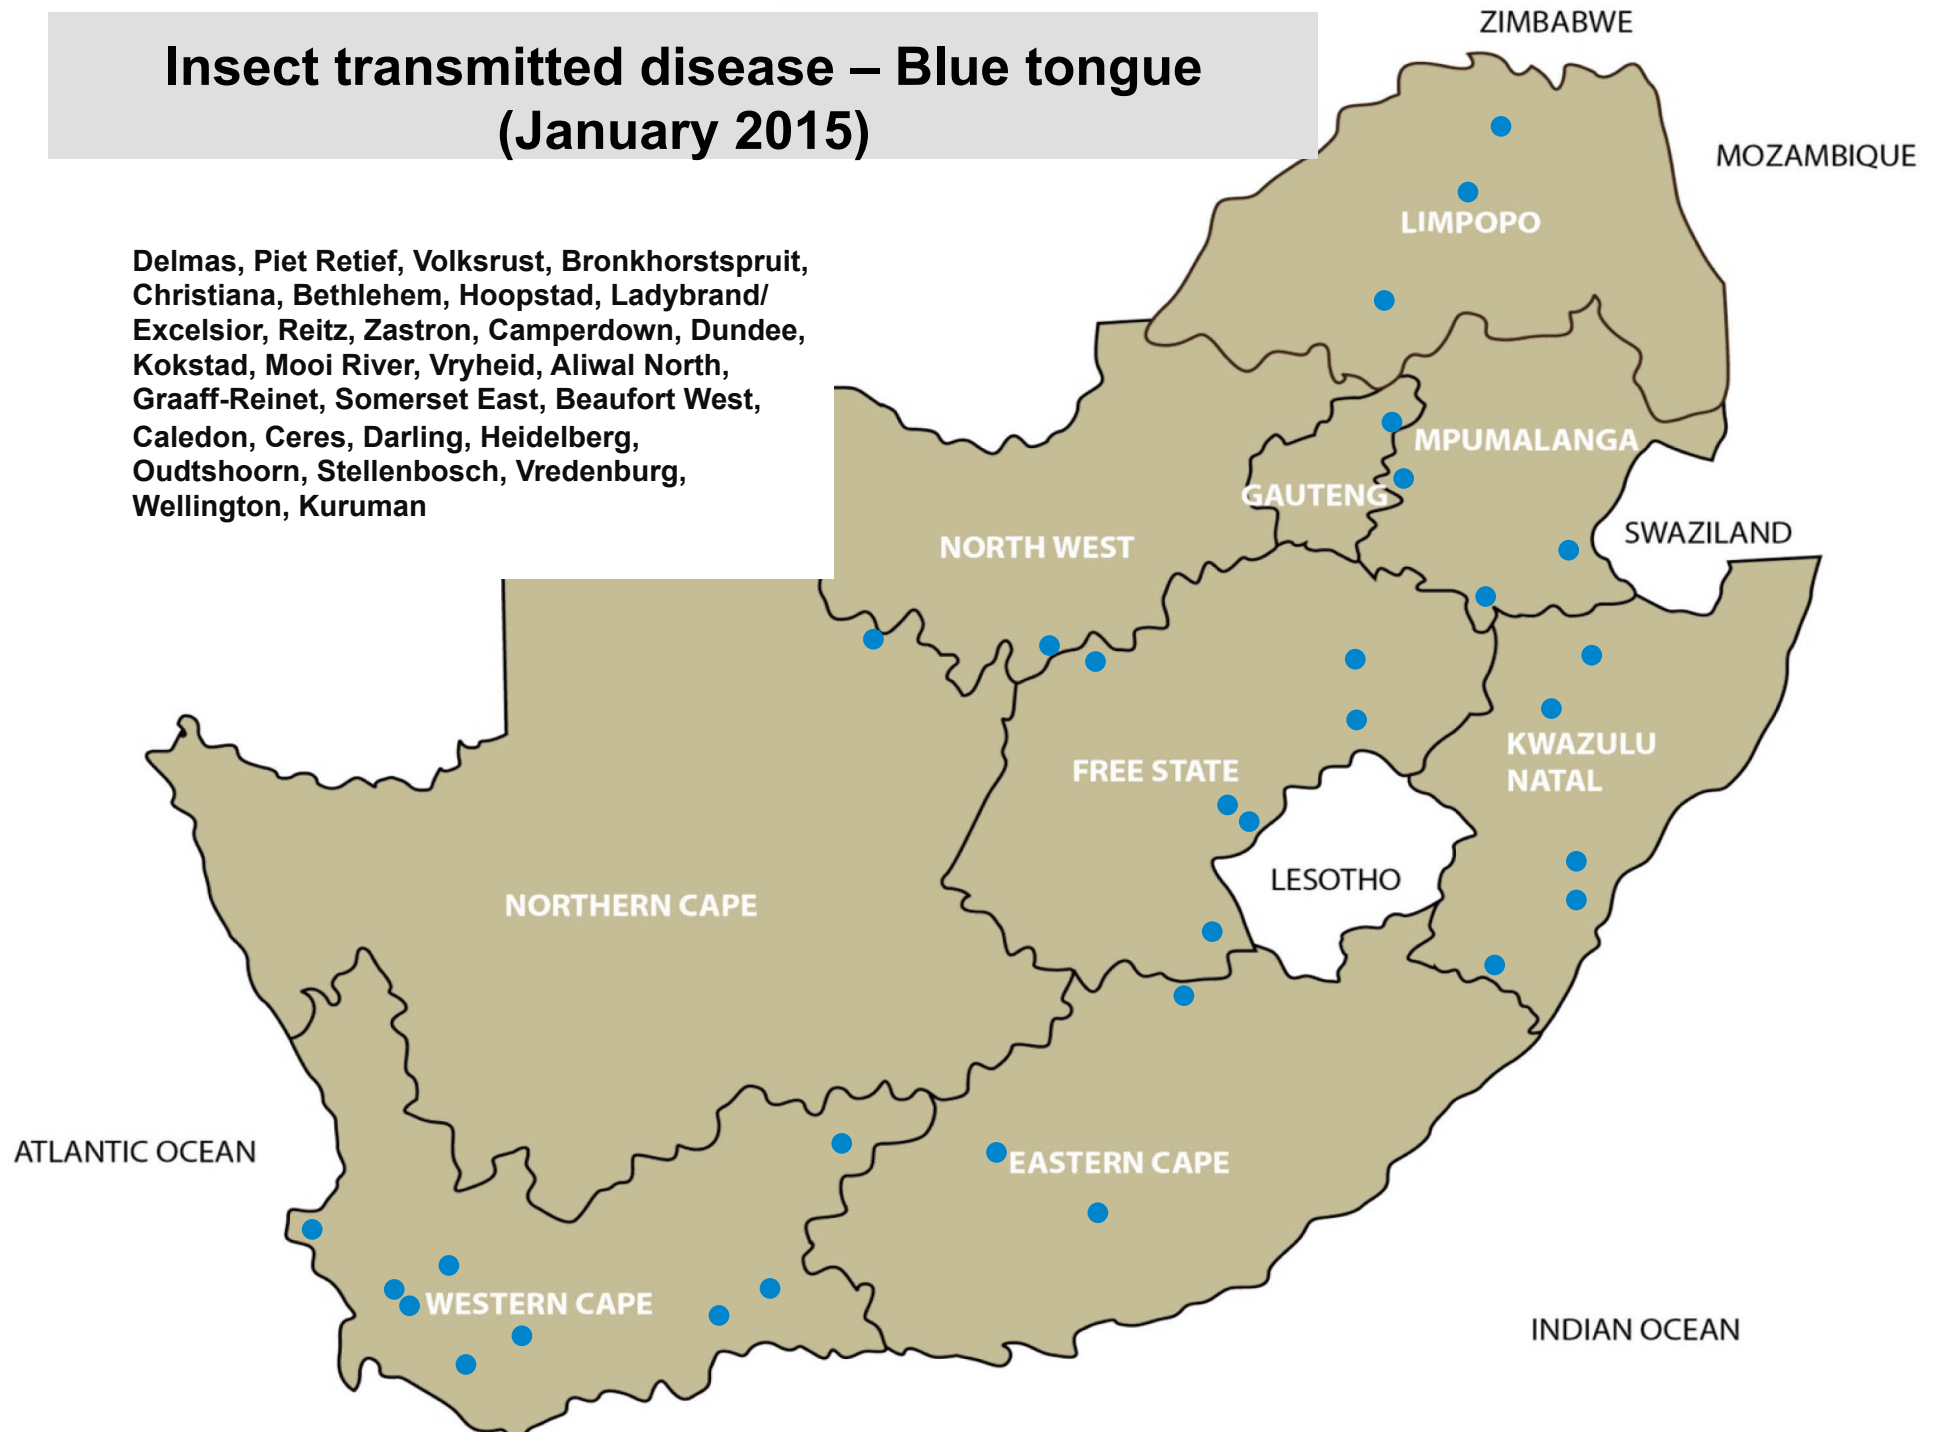

Bloemhof, Stella, Ventersdorp, Vryburg,
Bethlehem, Bloemfontein, Frankfort,
Hertzogville, Hoopstad, Kroonstad, Dundee,
Kimberley

Venereal disease – Vibriosis (January 2015)

Vryburg, Bloemfontein, Beaufort West

Venereal disease – Pizzle disease Peestersiekte (January 2015)

Insect and tick transmitted disease Lumpy skin disease (January 2015)

Bethal, Ermelo, Middelburg, Nelspruit, Volksrust, Bronkhorstspuit, Mokopane, Polokwane, Vaalwater, Christiana, Schweizer-Reneke, Vryburg, Bloemfontein, Clocolan, Frankfort, Hoopstad, Kroonstad, Parys, Reitz, Vrede, Wesselsbron, Bergville, Dundee, Estcourt, Kokstad, Mtubatuba, Pongola, Underberg, Vryheid, Somerset East, Caledon, Ceres, Heidelberg, Oudtshoorn, Stellenbosch, Kimberley, Kuruman

Insect transmitted disease Three-day stiffnessickness (January 2015)

Balfour, Bethal, Delmas, Ermelo, Lydenburg, Nelspruit, Bronkhorstspuit, Pretoria, Bela-Bela, Mokopane, Bultfontein, Clocolan, Frankfort, Reitz, Villiers, Vrede, Bergville, Camperdown, Dundee, Estcourt, Howick, Kokstad, Mtubatuba, Pongola, Alexandria, Jeffreys Bay, Middelburg, Kimberley

Insect transmitted disease – Blue tongue (January 2015)

Delmas, Piet Retief, Volksrust, Bronkhorstspuit, Christiana, Bethlehem, Hoopstad, Ladybrand/Excelsior, Reitz, Zastron, Camperdown, Dundee, Kokstad, Mooi River, Vryheid, Aliwal North, Graaff-Reinet, Somerset East, Beaufort West, Caledon, Ceres, Darling, Heidelberg, Oudtshoorn, Stellenbosch, Vredenburg, Wellington, Kuruman