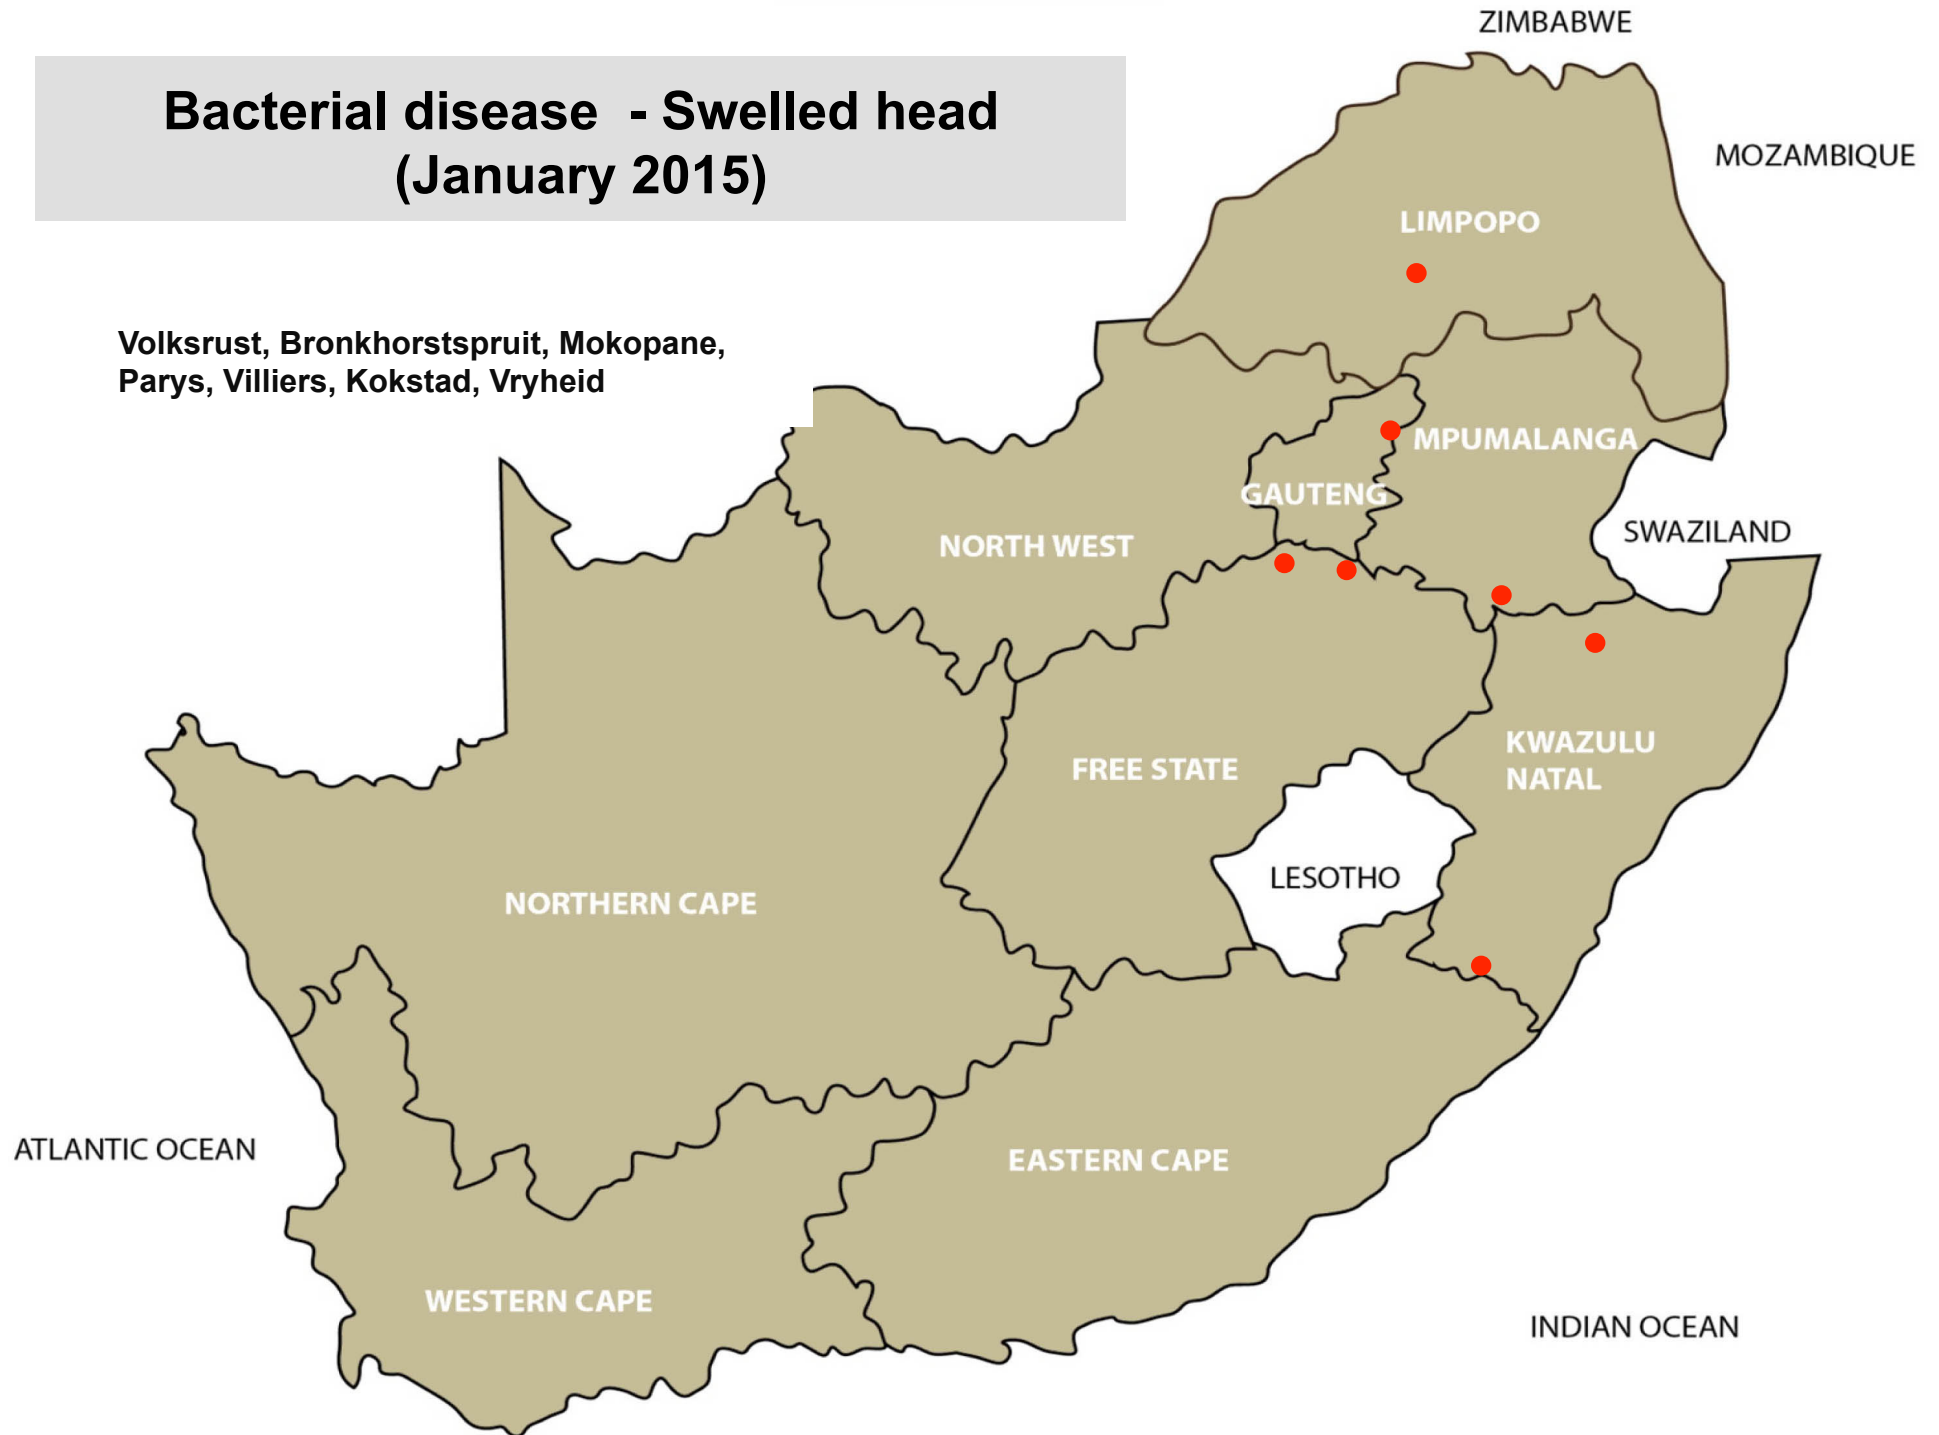

Bacterial disease - Swelled head (January 2015)

Volkstrust, Bronkhorstspuit, Mokopane,
Parys, Villiers, Kokstad, Vryheid