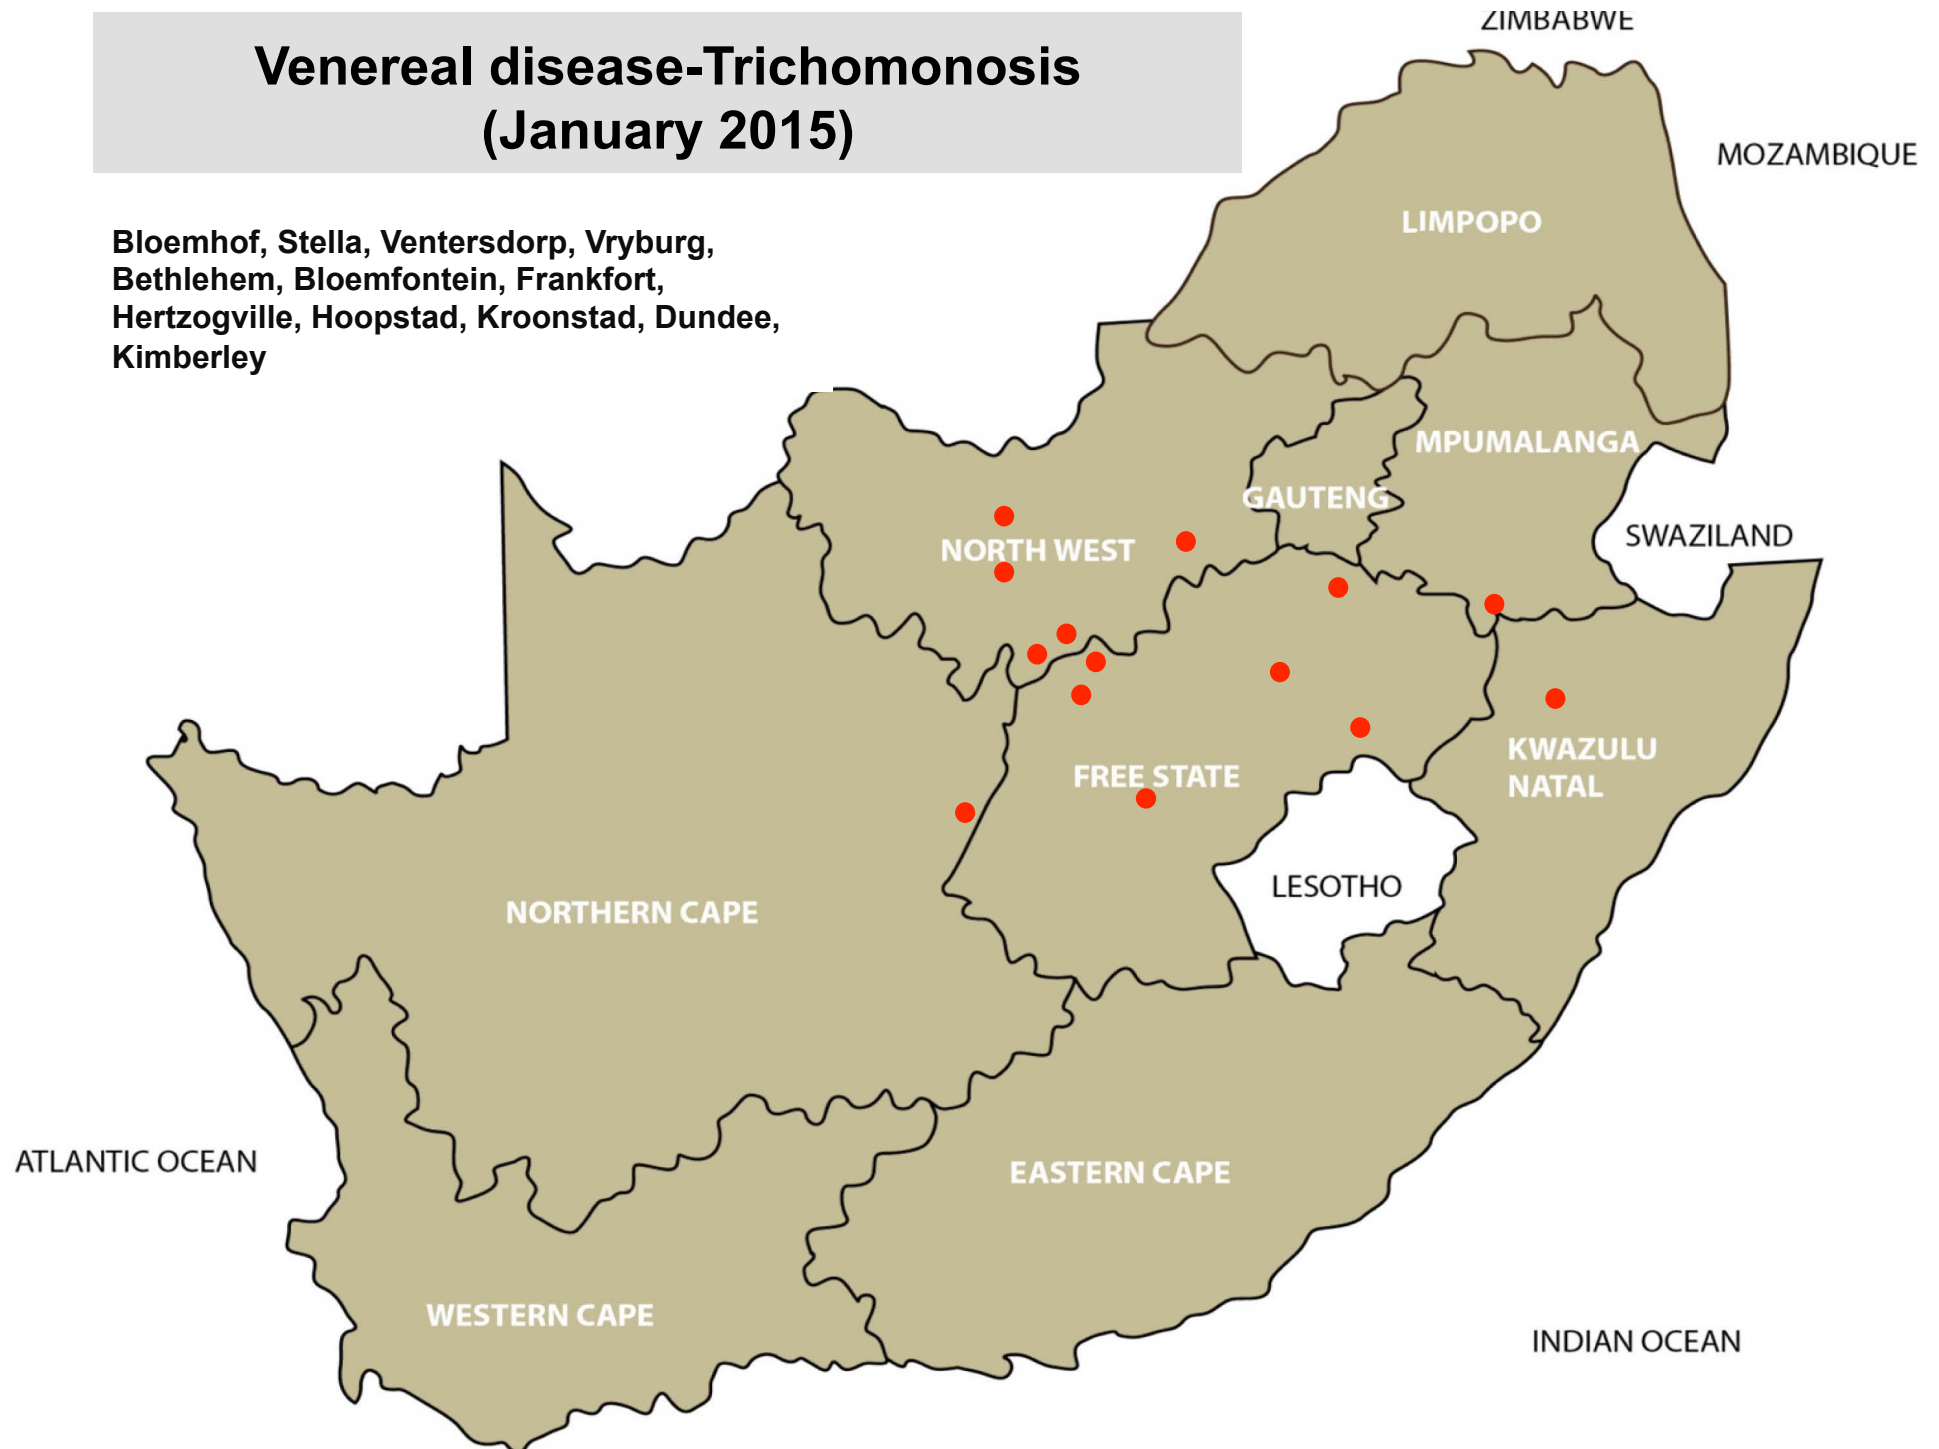

Tick and biting fly transmitted disease - Anaplasmosis (January 2015)

Balfour, Grootvlei, Piet Retief, Standerton, Volksrust, Pretoria, Mokopane, Christiana, Ventersdorp, Bethlehem, Bloemfontein, Bothaville, Bultfontein, Clocolan, Dewetsdorp, Ficksburg, Frankfort, Harrismith, Hoopstad, Kroonstad, Ladybrand/Excelsior, Parys, Reitz, Vrede, Wesselsbon, Zastron, Bergville, Dundee, Estcourt, Kokstad, Mooi River, Mtubatuba, Newcastle, Underberg, Alexandria, Graaff-Reinet, Queenstown, Somerset East, Uitenhage, Beaufort West, George, Heidelberg, Stellenbosch

Tick transmitted disease - Heartwater (January 2015)

- Balfour, Nelspruit, Bronkhorstspuit, Pretoria, Mokopane, Polokwane, Brits, Swartruggens, Vryburg, Bergville, Dundee, Eshowe, Estcourt, Mtubatuba, Pongola, Vryheid, Alexandria, Port Alfred, Uitenhage

Tick toxicosis – Sweating sickness (January 2015)

Bronkhorstspuit, Mokopane, Brits,
Christiana, Stella, Bothaville,
Hertzogville, Kroonstad, Parys,
Viljoenskroon, Pongola, Kimberley

Venereal disease-Trichomonosis (January 2015)

Bloemhof, Stella, Ventersdorp, Vryburg,
Bethlehem, Bloemfontein, Frankfort,
Hertzogville, Hoopstad, Kroonstad, Dundee,
Kimberley

Venereal disease – Vibriosis (January 2015)

Vryburg, Bloemfontein, Beaufort West