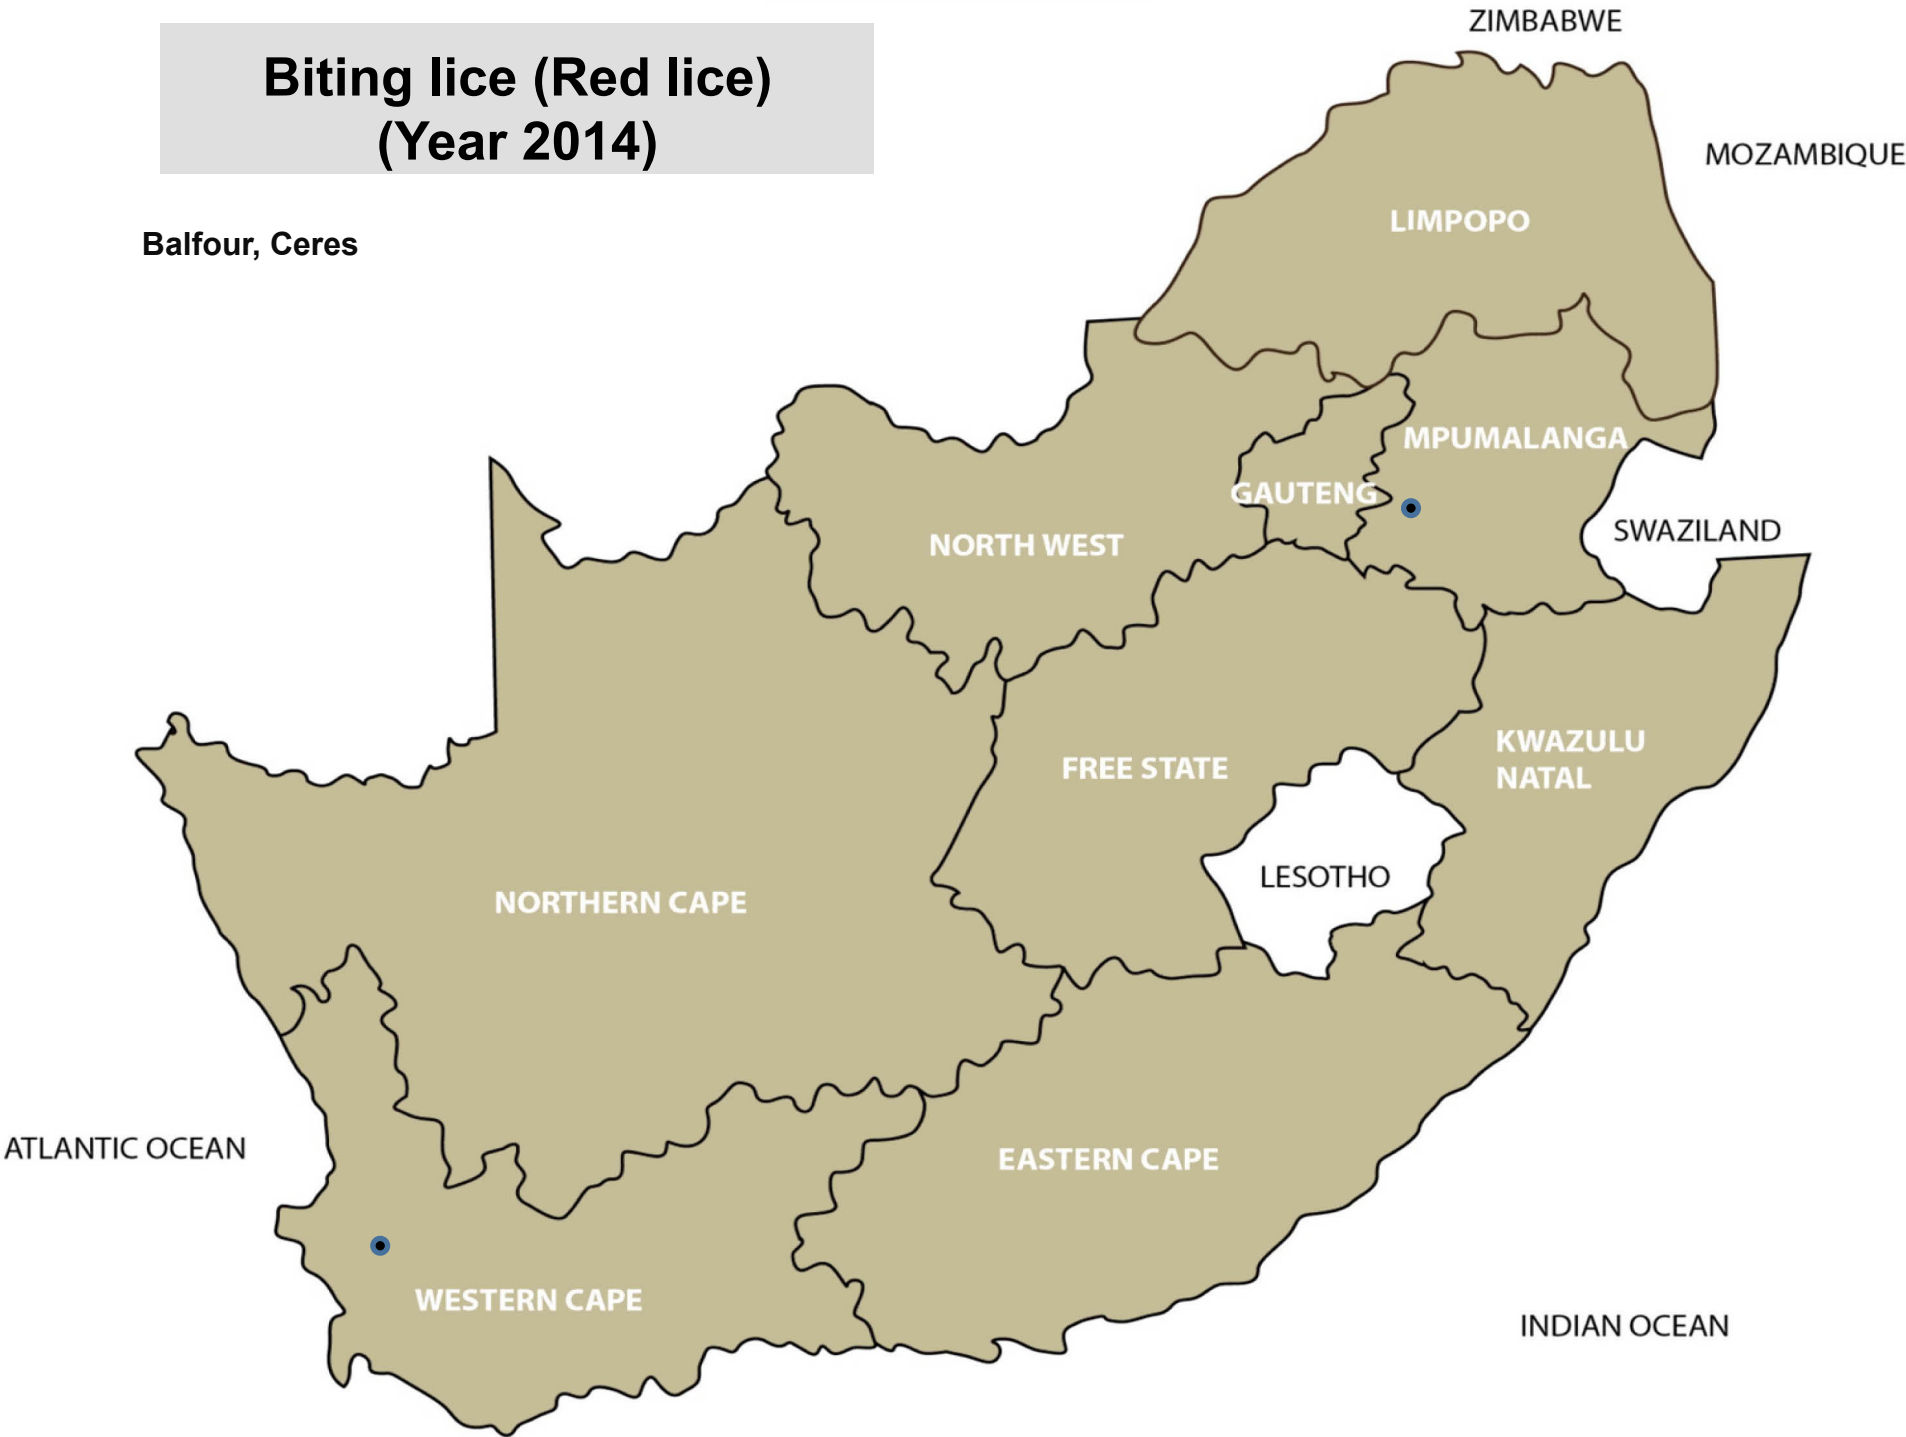

Biting lice (Red lice) (Year 2014)

Balfour, Ceres