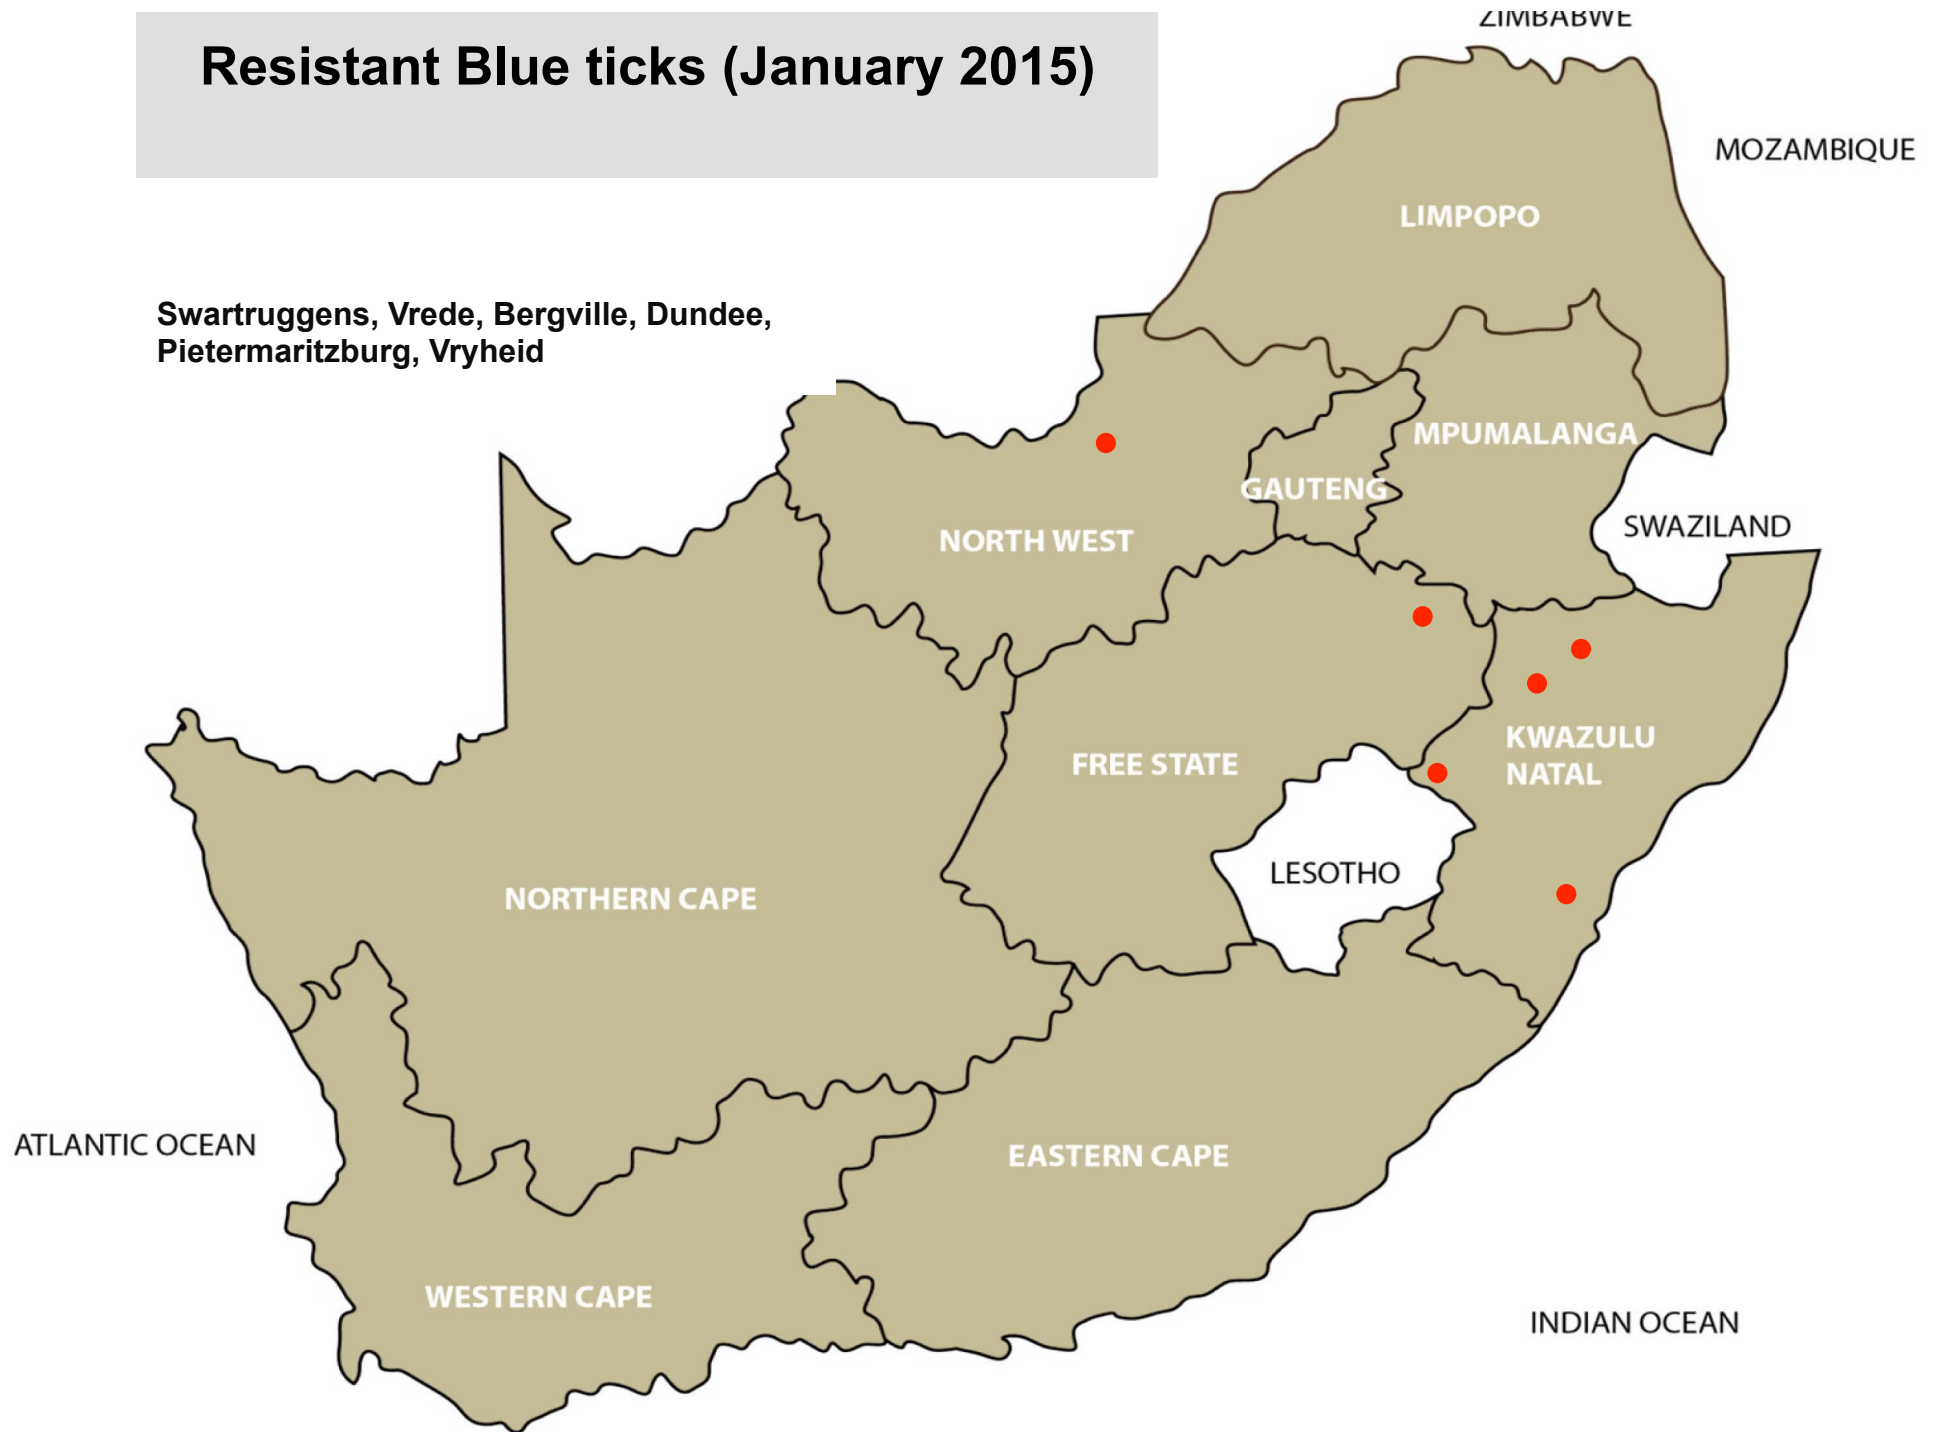

Resistant Blue ticks (January 2015)

Swartruggens, Vrede, Bergville, Dundee,
Pietermaritzburg, Vryheid