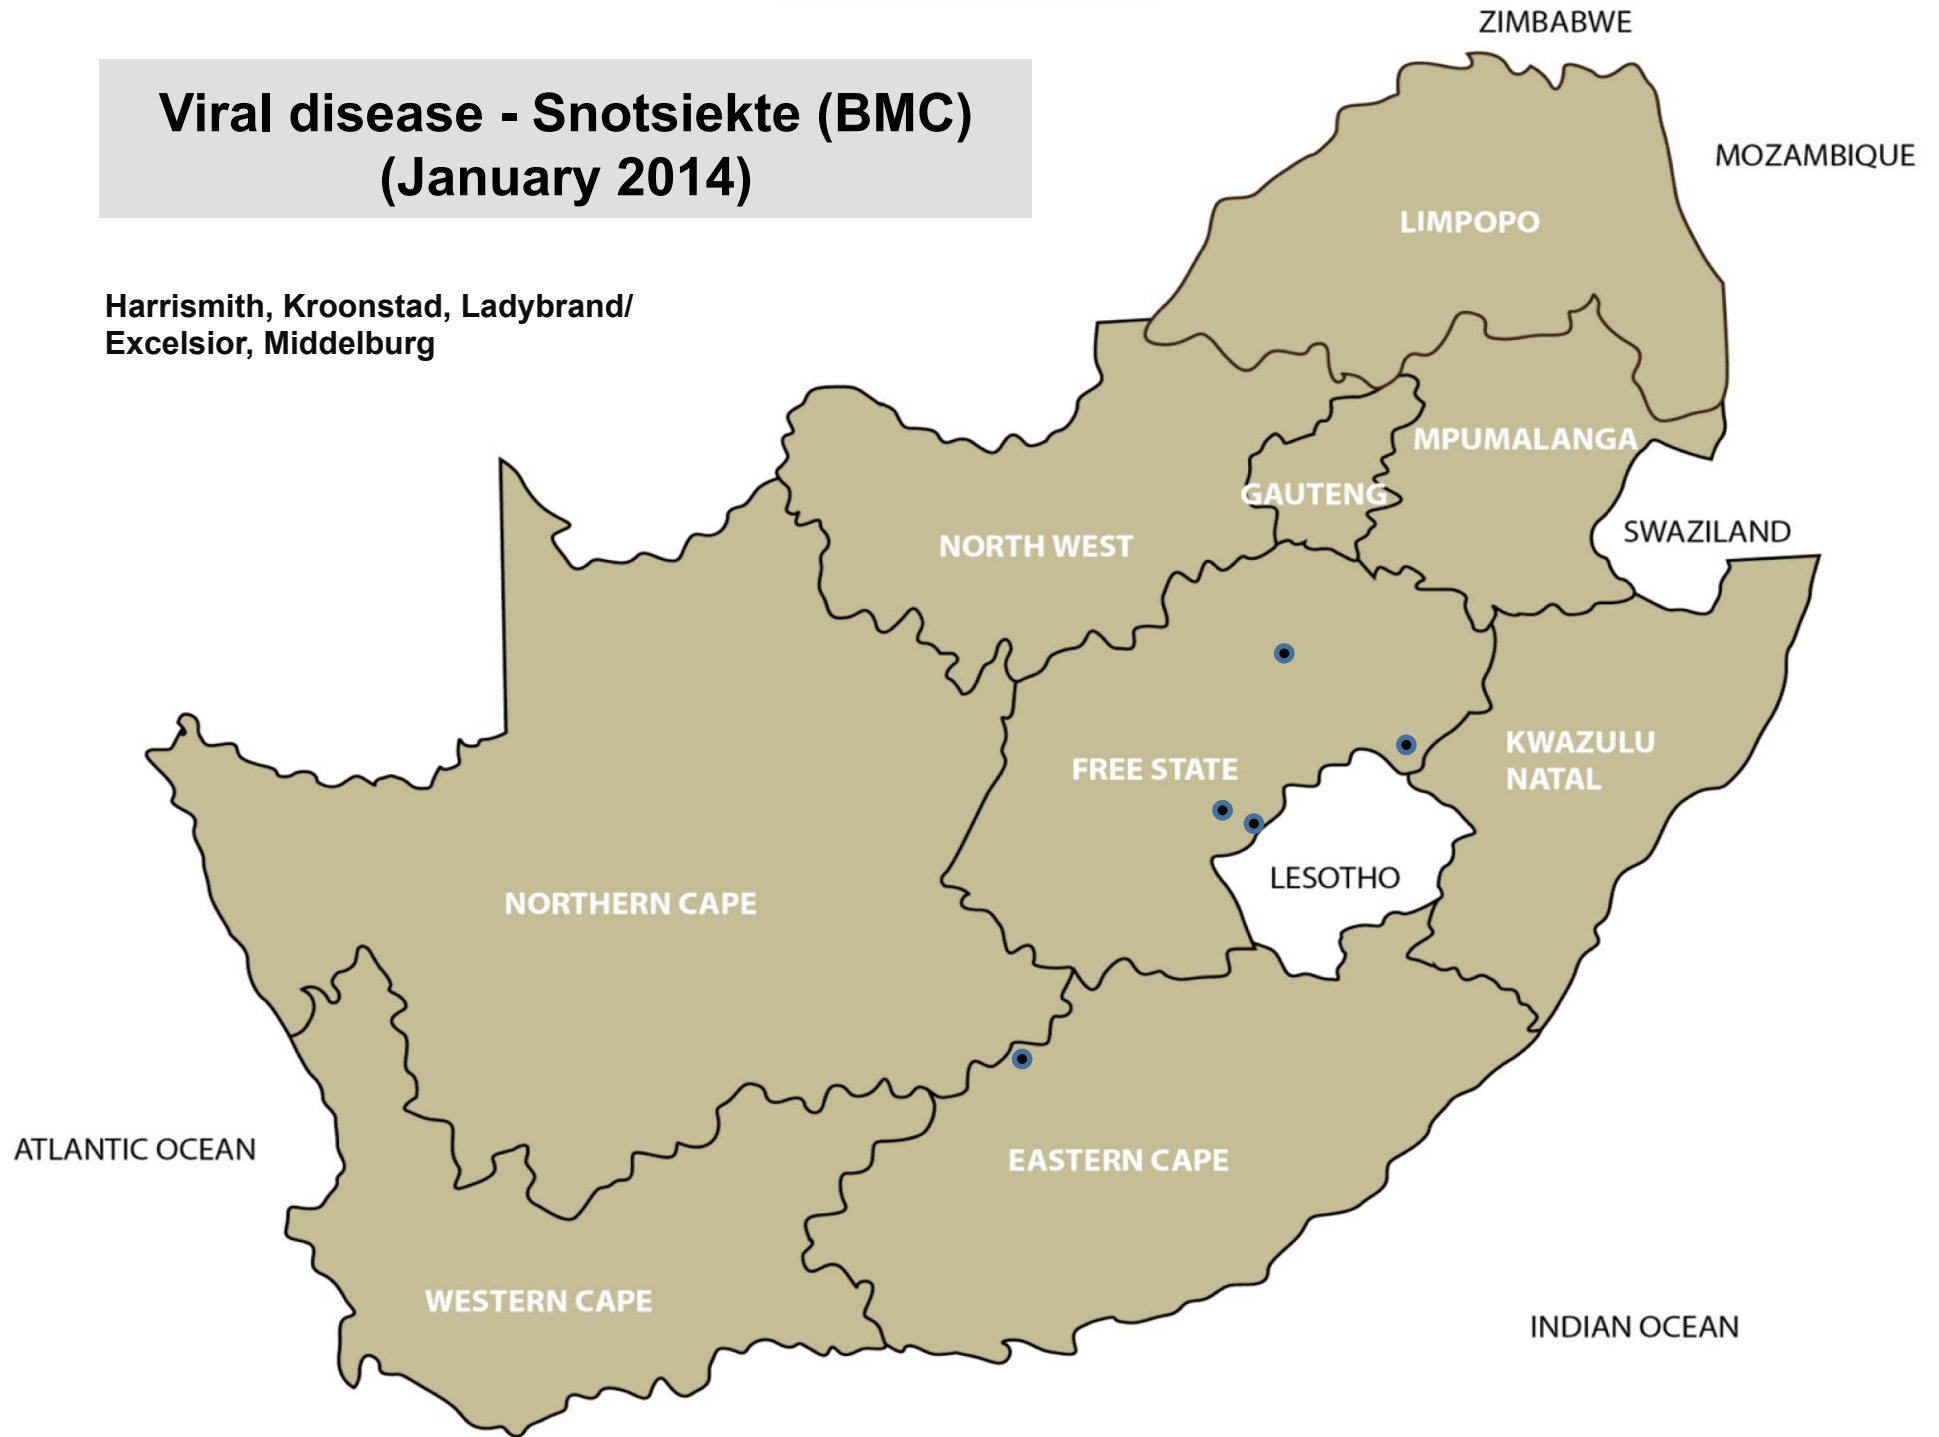

Viral disease - Snotsiekte (BMC) (January 2014)

Harrismith, Kroonstad, Ladybrand/
Excelsior, Middelburg