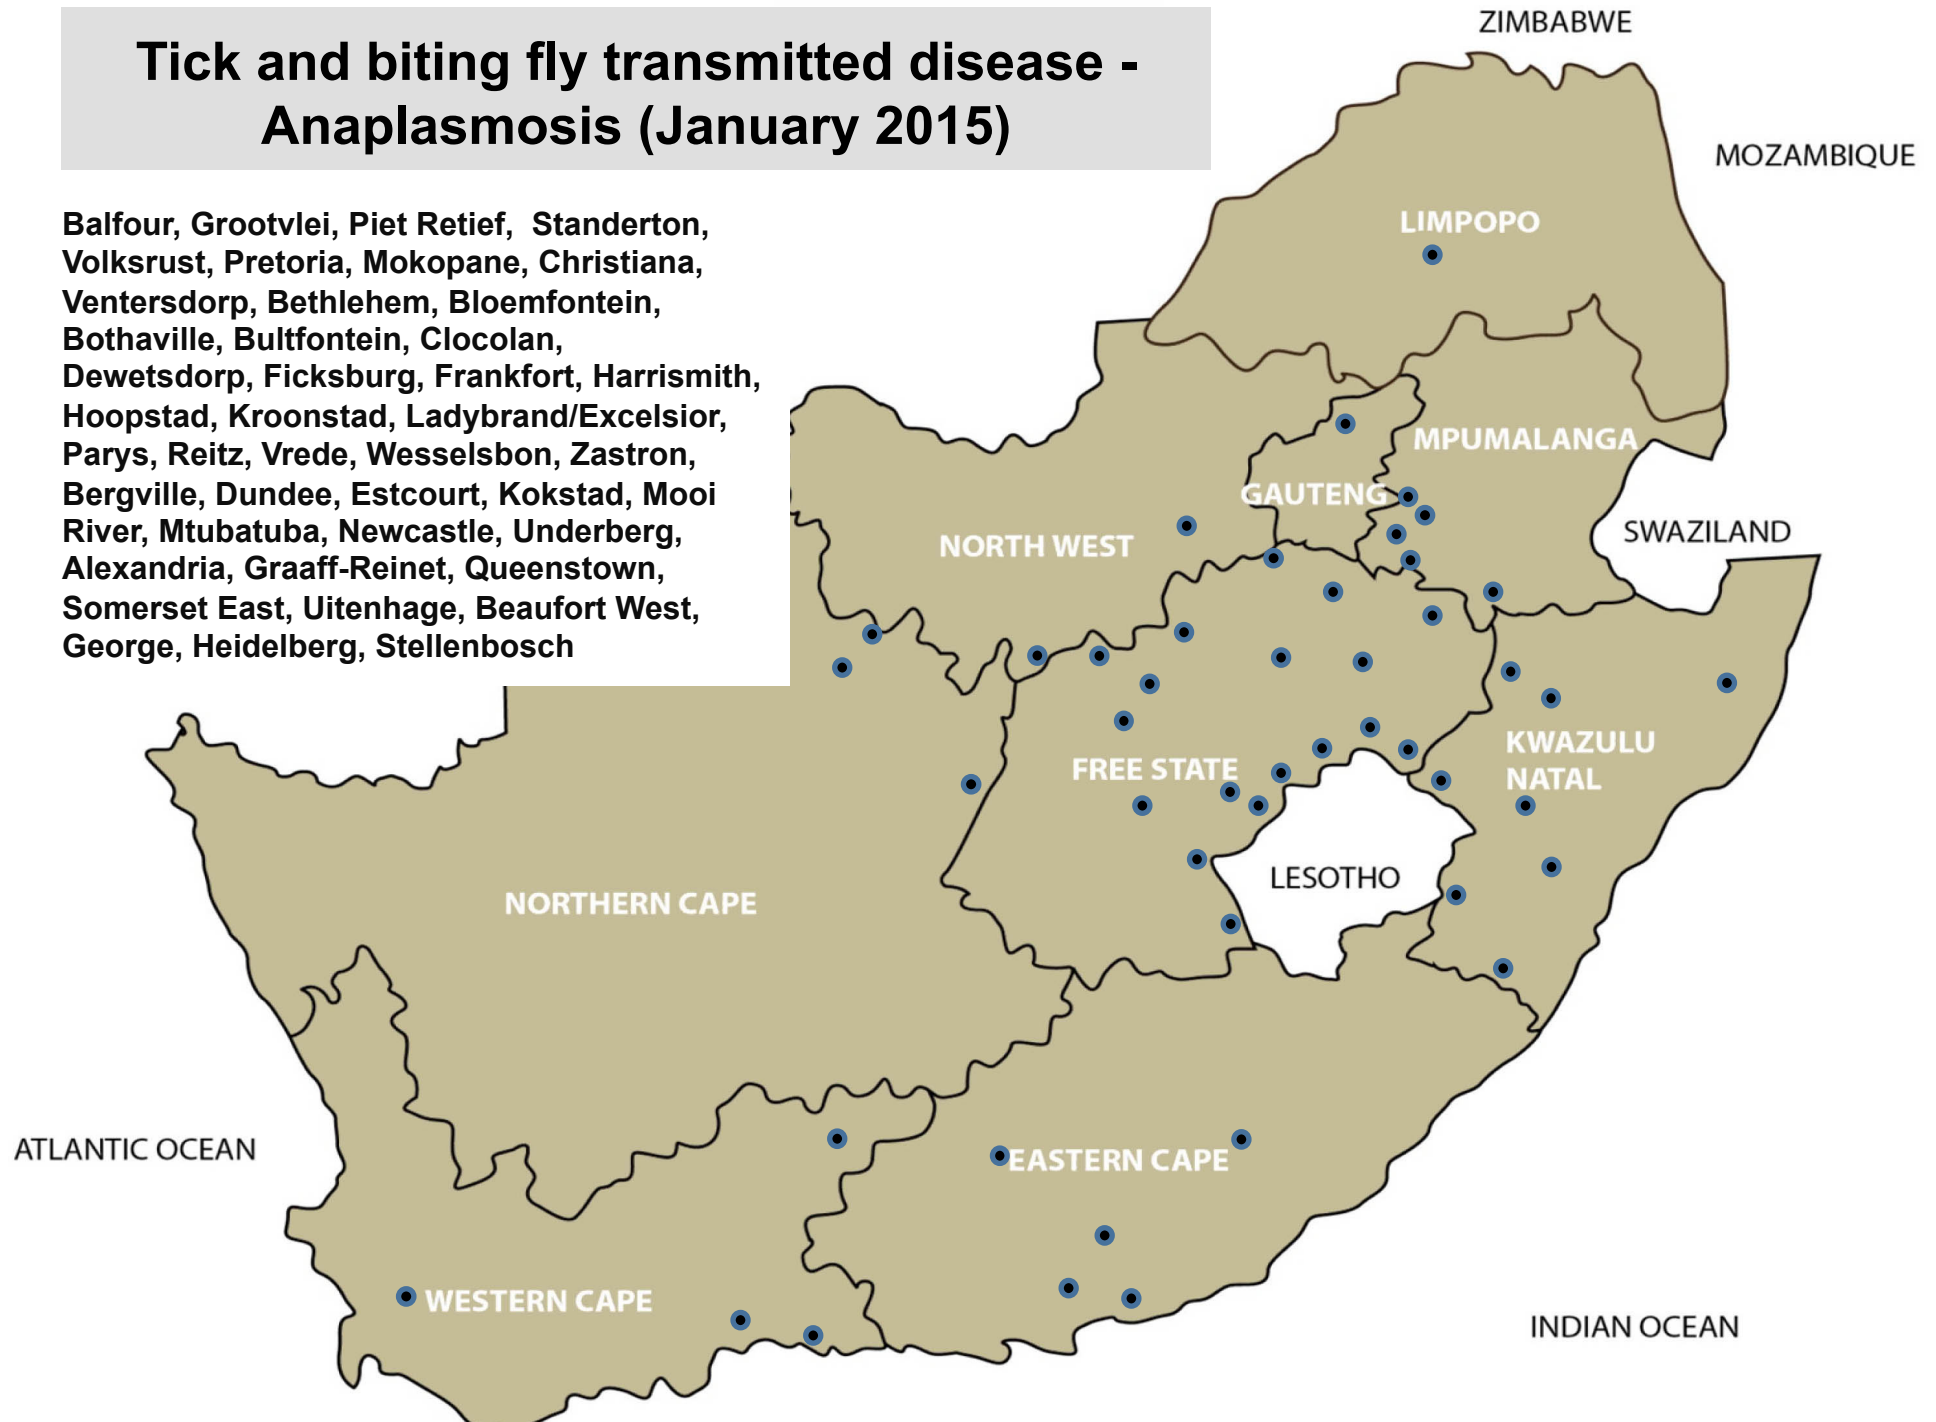

Tick transmitted disease - African redwater (January 2015)

Bethal, Lydenburg, Standerton, Mokopane,
Polokwane, Vaalwater, Bethlehem,
Frankfort, Harrismith, Kroonstad, Memel,
Villiers, Vrede, Bergville, Dundee, Eshowe,
Estcourt, Howick, Kokstad, Mtubatuba,
Newcastle, Pietermaritzburg, Underberg,
Vryheid, Alexandria, Humansdorp, Jeffreys
Bay, Port Alfred, Queenstown, Somerset
East, Uitenhage, Caledon, George,
Heidelberg, Swellendam, Wellington

Tick transmitted disease – Asiatic redwater (January 2015)

Delmas, Ermelo, Grootvlei, Middelburg, Nelspruit, Standerton, Volksrust, Bronkhorstspuit, Modimolle, Mokopane, Polokwane, Frankfort, Viljoenskroon, Villiers, Bergville, Camperdown, Dundee, Estcourt, Greytown, Howick, Kokstad, Mooi River, Pietermaritzburg, Underberg, Vryheid, Alexandria, Humansdorp, Jeffreys Bay, Port Alfred, Queenstown, Somerset East, George, Heidelberg

Tick and biting fly transmitted disease - Anaplasmosis (January 2015)

Balfour, Grootvlei, Piet Retief, Standerton, Volksrust, Pretoria, Mokopane, Christiana, Ventersdorp, Bethlehem, Bloemfontein, Bothaville, Bultfontein, Clocolan, Dewetsdorp, Ficksburg, Frankfort, Harrismith, Hoopstad, Kroonstad, Ladybrand/Excelsior, Parys, Reitz, Vrede, Wesselsbon, Zastron, Bergville, Dundee, Estcourt, Kokstad, Mooi River, Mtubatuba, Newcastle, Underberg, Alexandria, Graaff-Reinet, Queenstown, Somerset East, Uitenhage, Beaufort West, George, Heidelberg, Stellenbosch

Tick transmitted disease - Heartwater (January 2015)

- Balfour, Nelspruit, Bronkhorstspuit, Pretoria, Mokopane, Polokwane, Brits, Swartruggens, Vryburg, Bergville, Dundee, Eshowe, Estcourt, Mtubatuba, Pongola, Vryheid, Alexandria, Port Alfred, Uitenhage