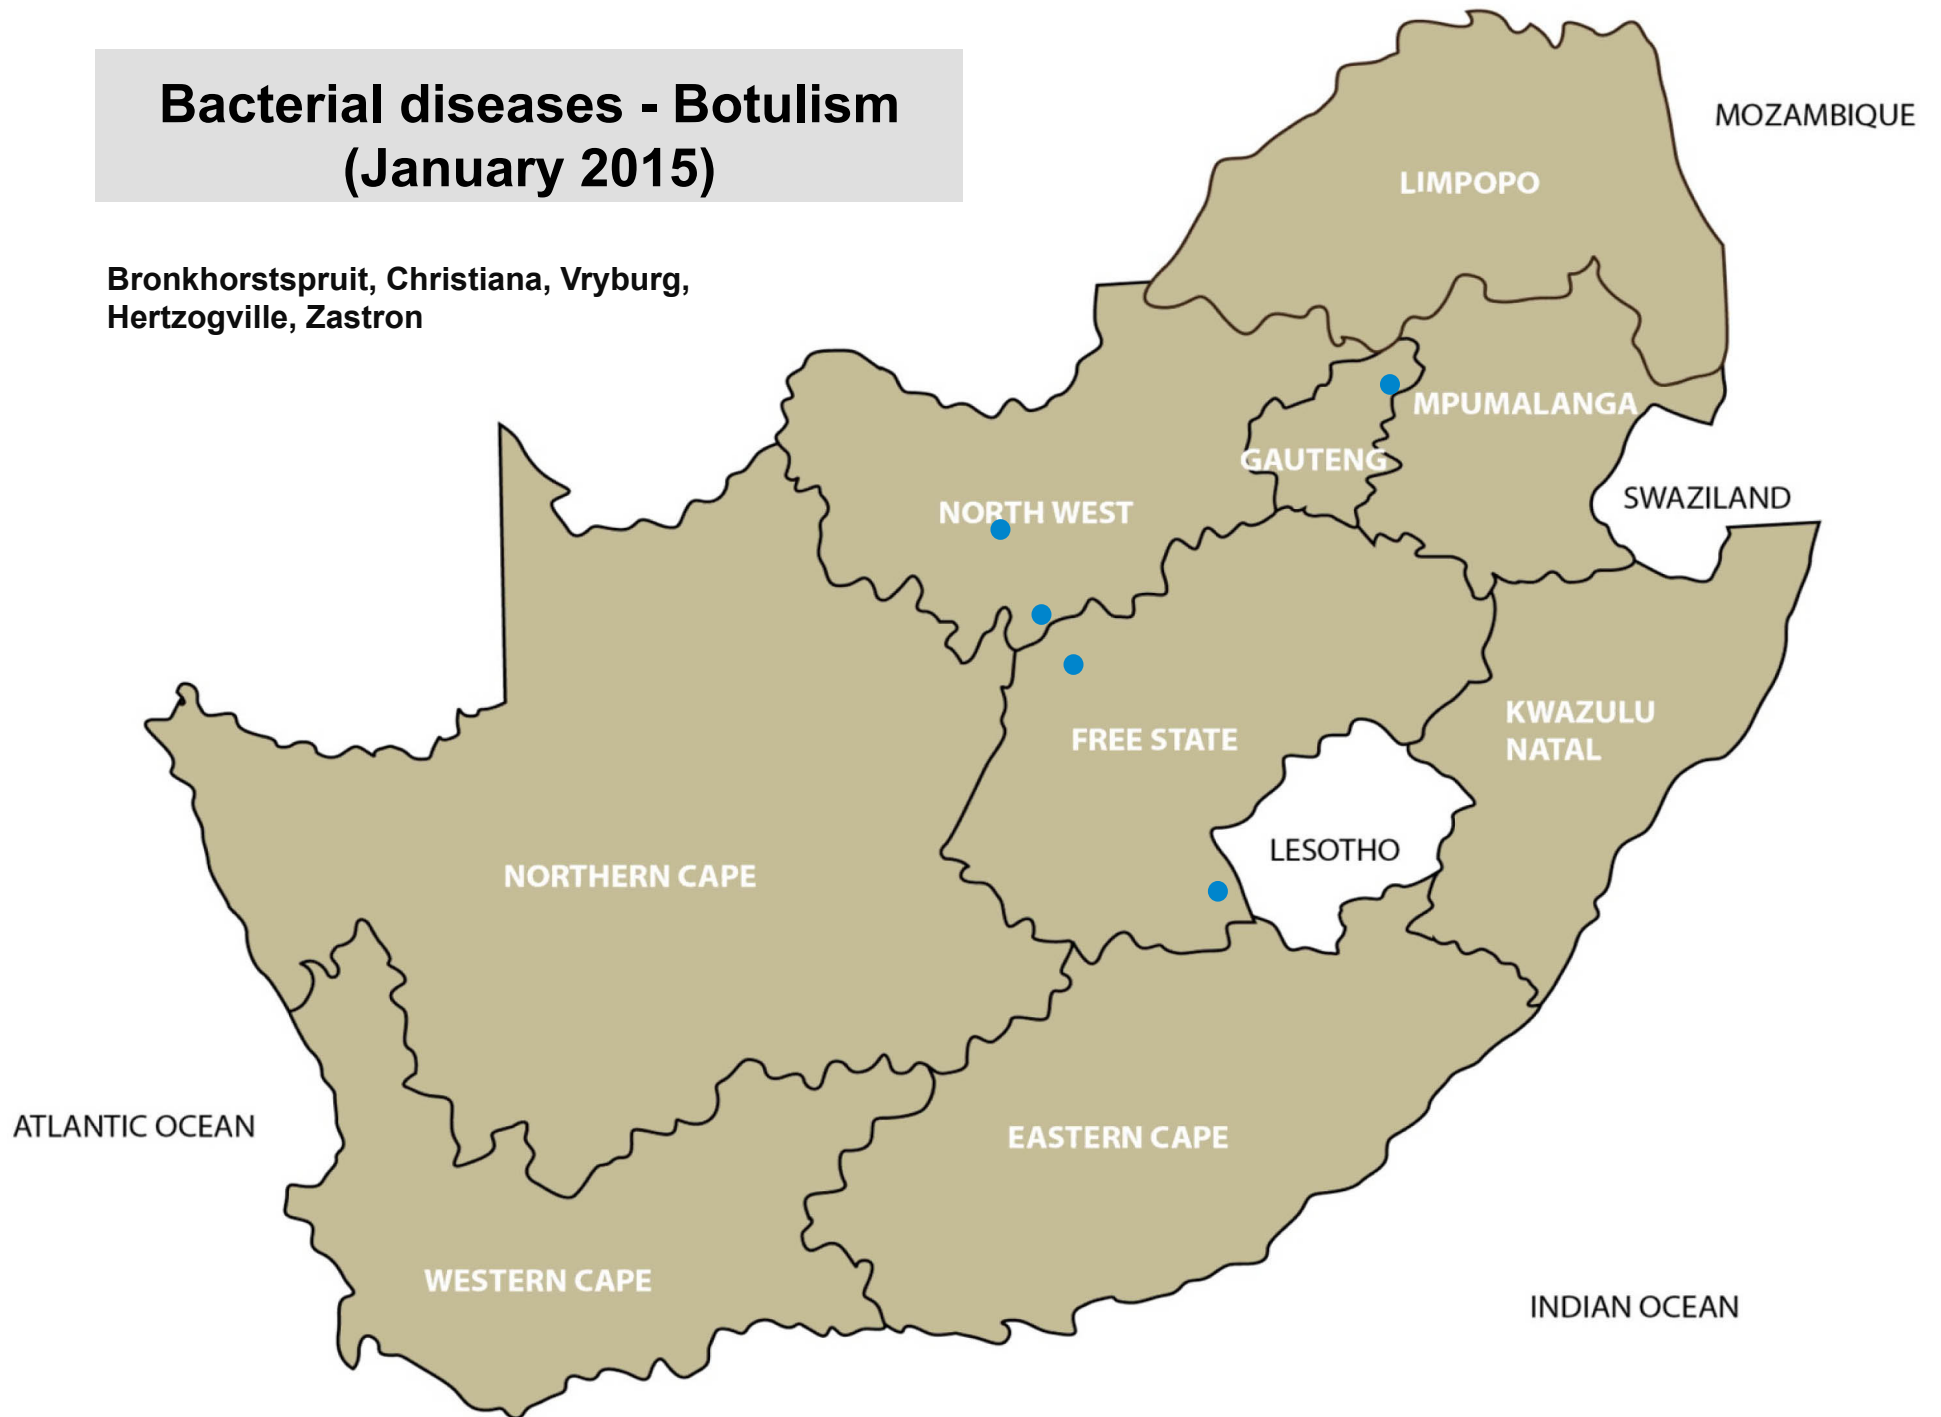

Bacterial disease – Johnes disease (January 2015)

Parys, Dundee, Darling, Wellington

Bacterial disease – Blackquarter (January 2015)

Delmas, Standerton, Mokopane, Polokwane, Ventersdorp, Bethlehem, Cloccolan, Frankfort, Harrismith, Kroonstad, Ladybrand/Excelsior, Memel, Reitz, Villiers, Bergville, Dundee, Estcourt, Howick, Kokstad, Mtubatuba, Pietermaritzburg, Underberg, Jeffreys Bay, George,

Bacterial disease – Blood gut (sheep) (January 2015)

Villiers, Graaff-Reinet

Bacterial disease – Pulpy kidney (January 2015)

Standerton, Volksrust, Polokwane,
Christiana, Bothaville, Clocolan,
Hoopstad, Memel, Reitz, Villiers, Kokstad,
Aliwal North, Graaff-Reinet, Jeffreys Bay,
Somerset East, Beaufort West

Bacterial diseases - Botulism (January 2015)

Bronkhorstspuit, Christiana, Vryburg,
Hertzogville, Zastron

Bacterial diseases – Tetanus (January 2015)

Bloemfontein, Ladybrand/Excelsior,
Estcourt, Somerset East

Pneumonia (January 2015)

Balfour, Bethal, Nigel, Pretoria, Mokopane, Christiana, Bethlehem, Clocolan, Kroonstad, Parys, Reitz, Vrede, Bergville, Dundee, Kokstad, Mtubatuba, Pietermaritzburg, Underberg, Alexandria, Aliwal North, Graaff-Reinet, Jeffreys Bay, Port Alfred, Somerset East, Beaufort West, Caledon, George, Malmesbury, Swellendam, Kimberley