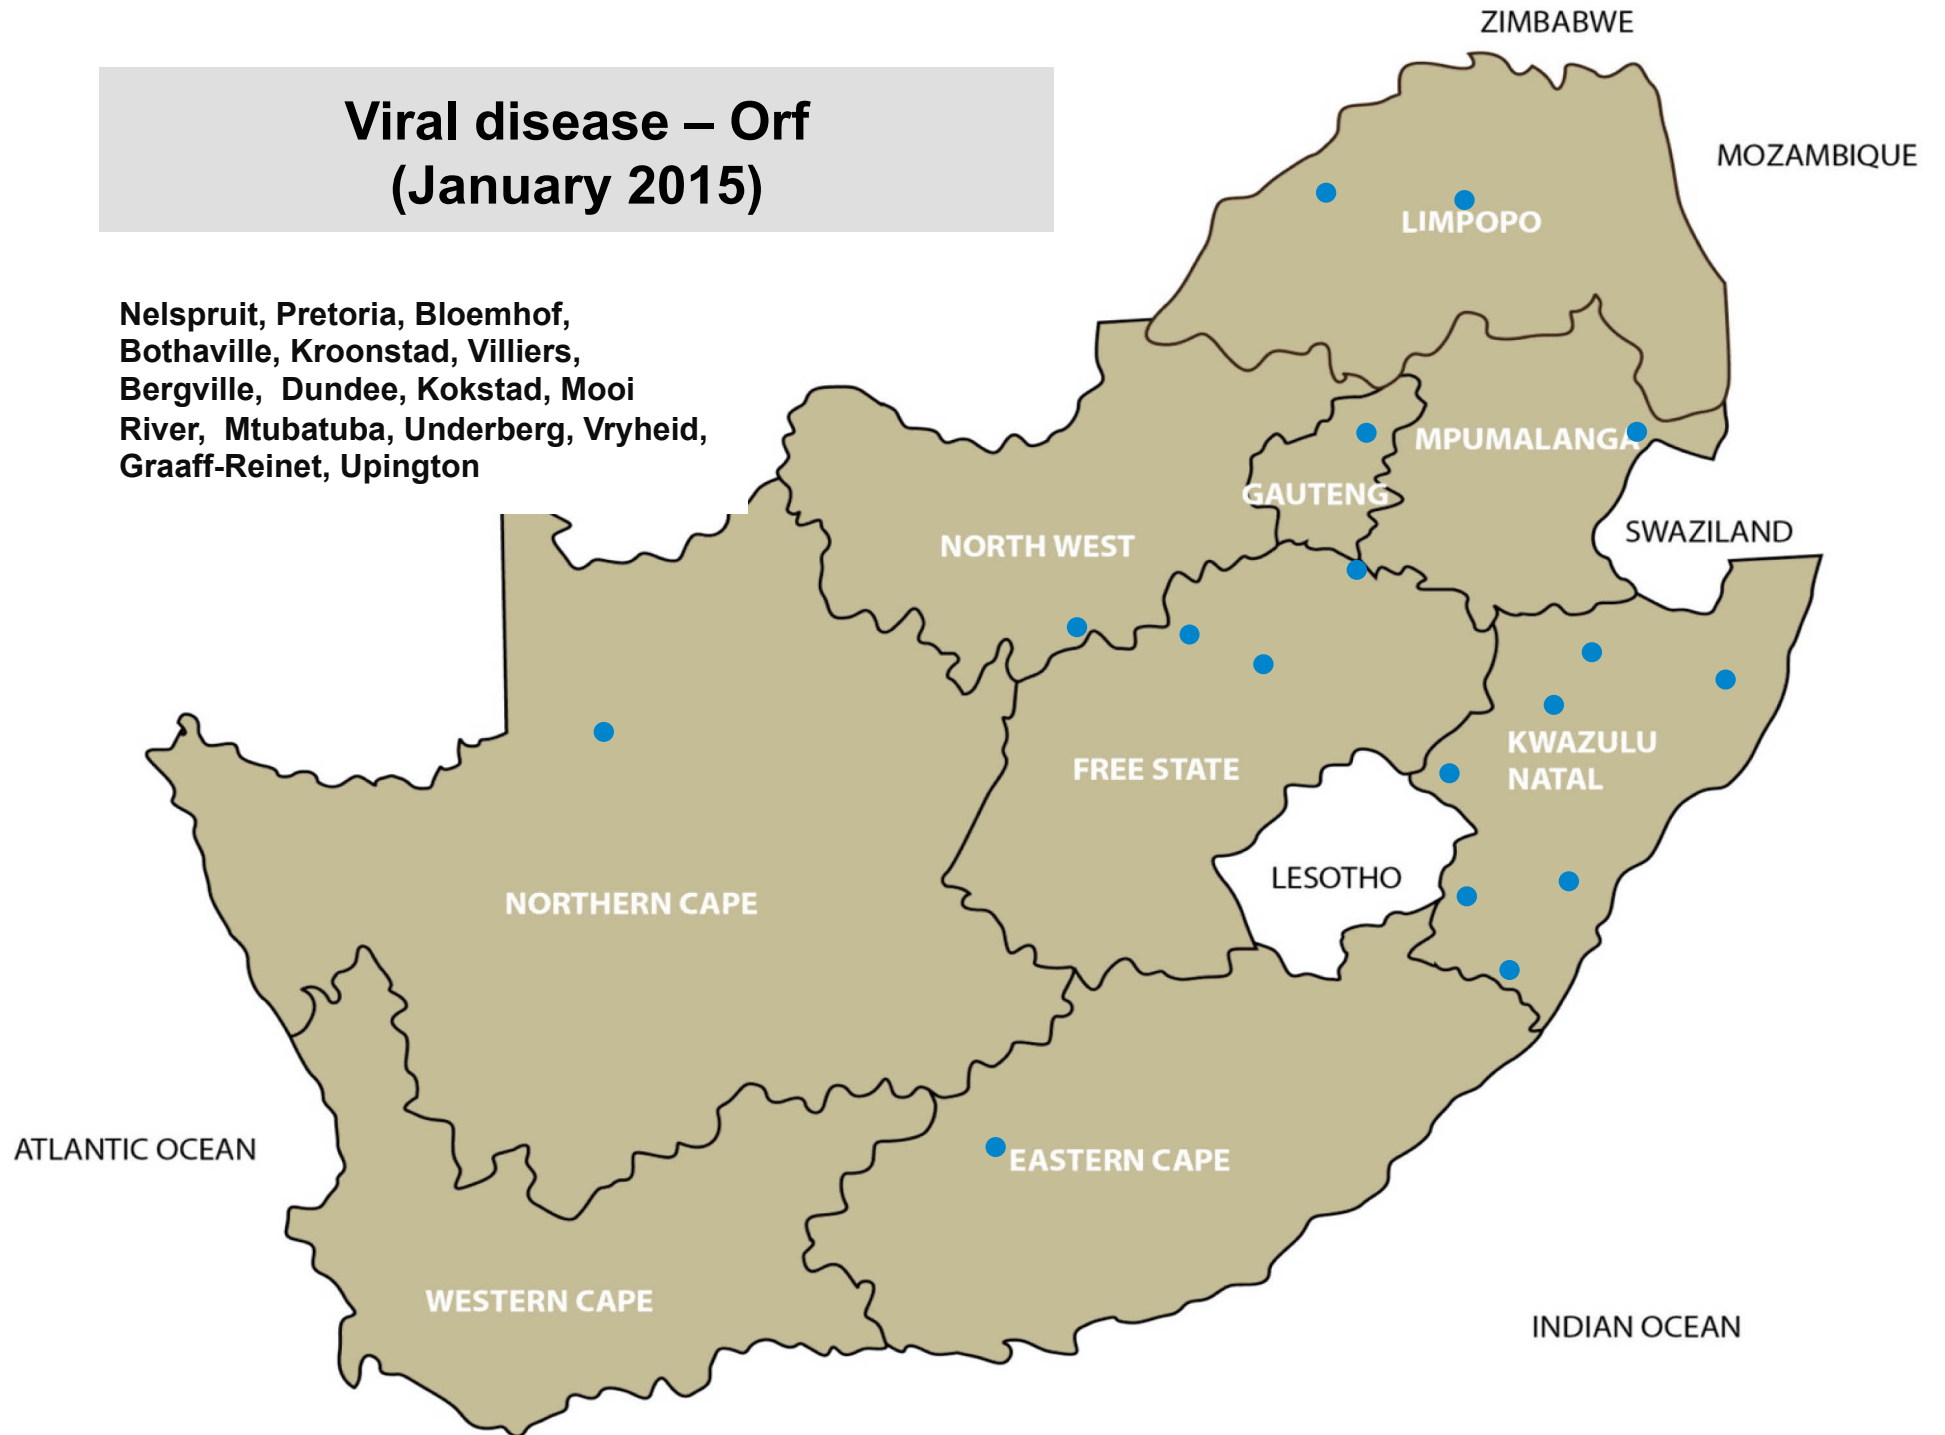

Insect transmitted disease – Blue tongue (January 2015)

Delmas, Piet Retief, Volksrust, Bronkhorstspuit, Christiana, Bethlehem, Hoopstad, Ladybrand/Excelsior, Reitz, Zastron, Camperdown, Dundee, Kokstad, Mooi River, Vryheid, Aliwal North, Graaff-Reinet, Somerset East, Beaufort West, Caledon, Ceres, Darling, Heidelberg, Oudtshoorn, Stellenbosch, Vredenburg, Wellington, Kuruman

Viral diseases – Bovine Viral Diarrhoea (BVD) January 2015

Bergville, Pongola, Jeffreys Bay, Somerset East

Viral disease – Enzootic bovine leucosis (January 2015)

Bloemhof, Underberg, Humansdorp,
Jeffreys Bay, Somerset East

Viral disease - Warts (January 2015)

Balfour, Delmas, Bapsfontein, Pretoria, Mokopane, Brits, Christiana, Bultfontein, Harrismith, Hertzogville, Kroonstad, Vrede, Bergville, Camperdown, Estcourt, Mtubatuba, Pietermaritzburg, Pongola, Underberg, Queenstown, Kuruman

Viral disease – Orf (January 2015)

Nelspruit, Pretoria, Bloemhof,
Bothaville, Kroonstad, Villiers,
Bergville, Dundee, Kokstad, Mooi
River, Mtubatuba, Underberg, Vryheid,
Graaff-Reinet, Upington

Viral diseases – Rabies (Year 2014)