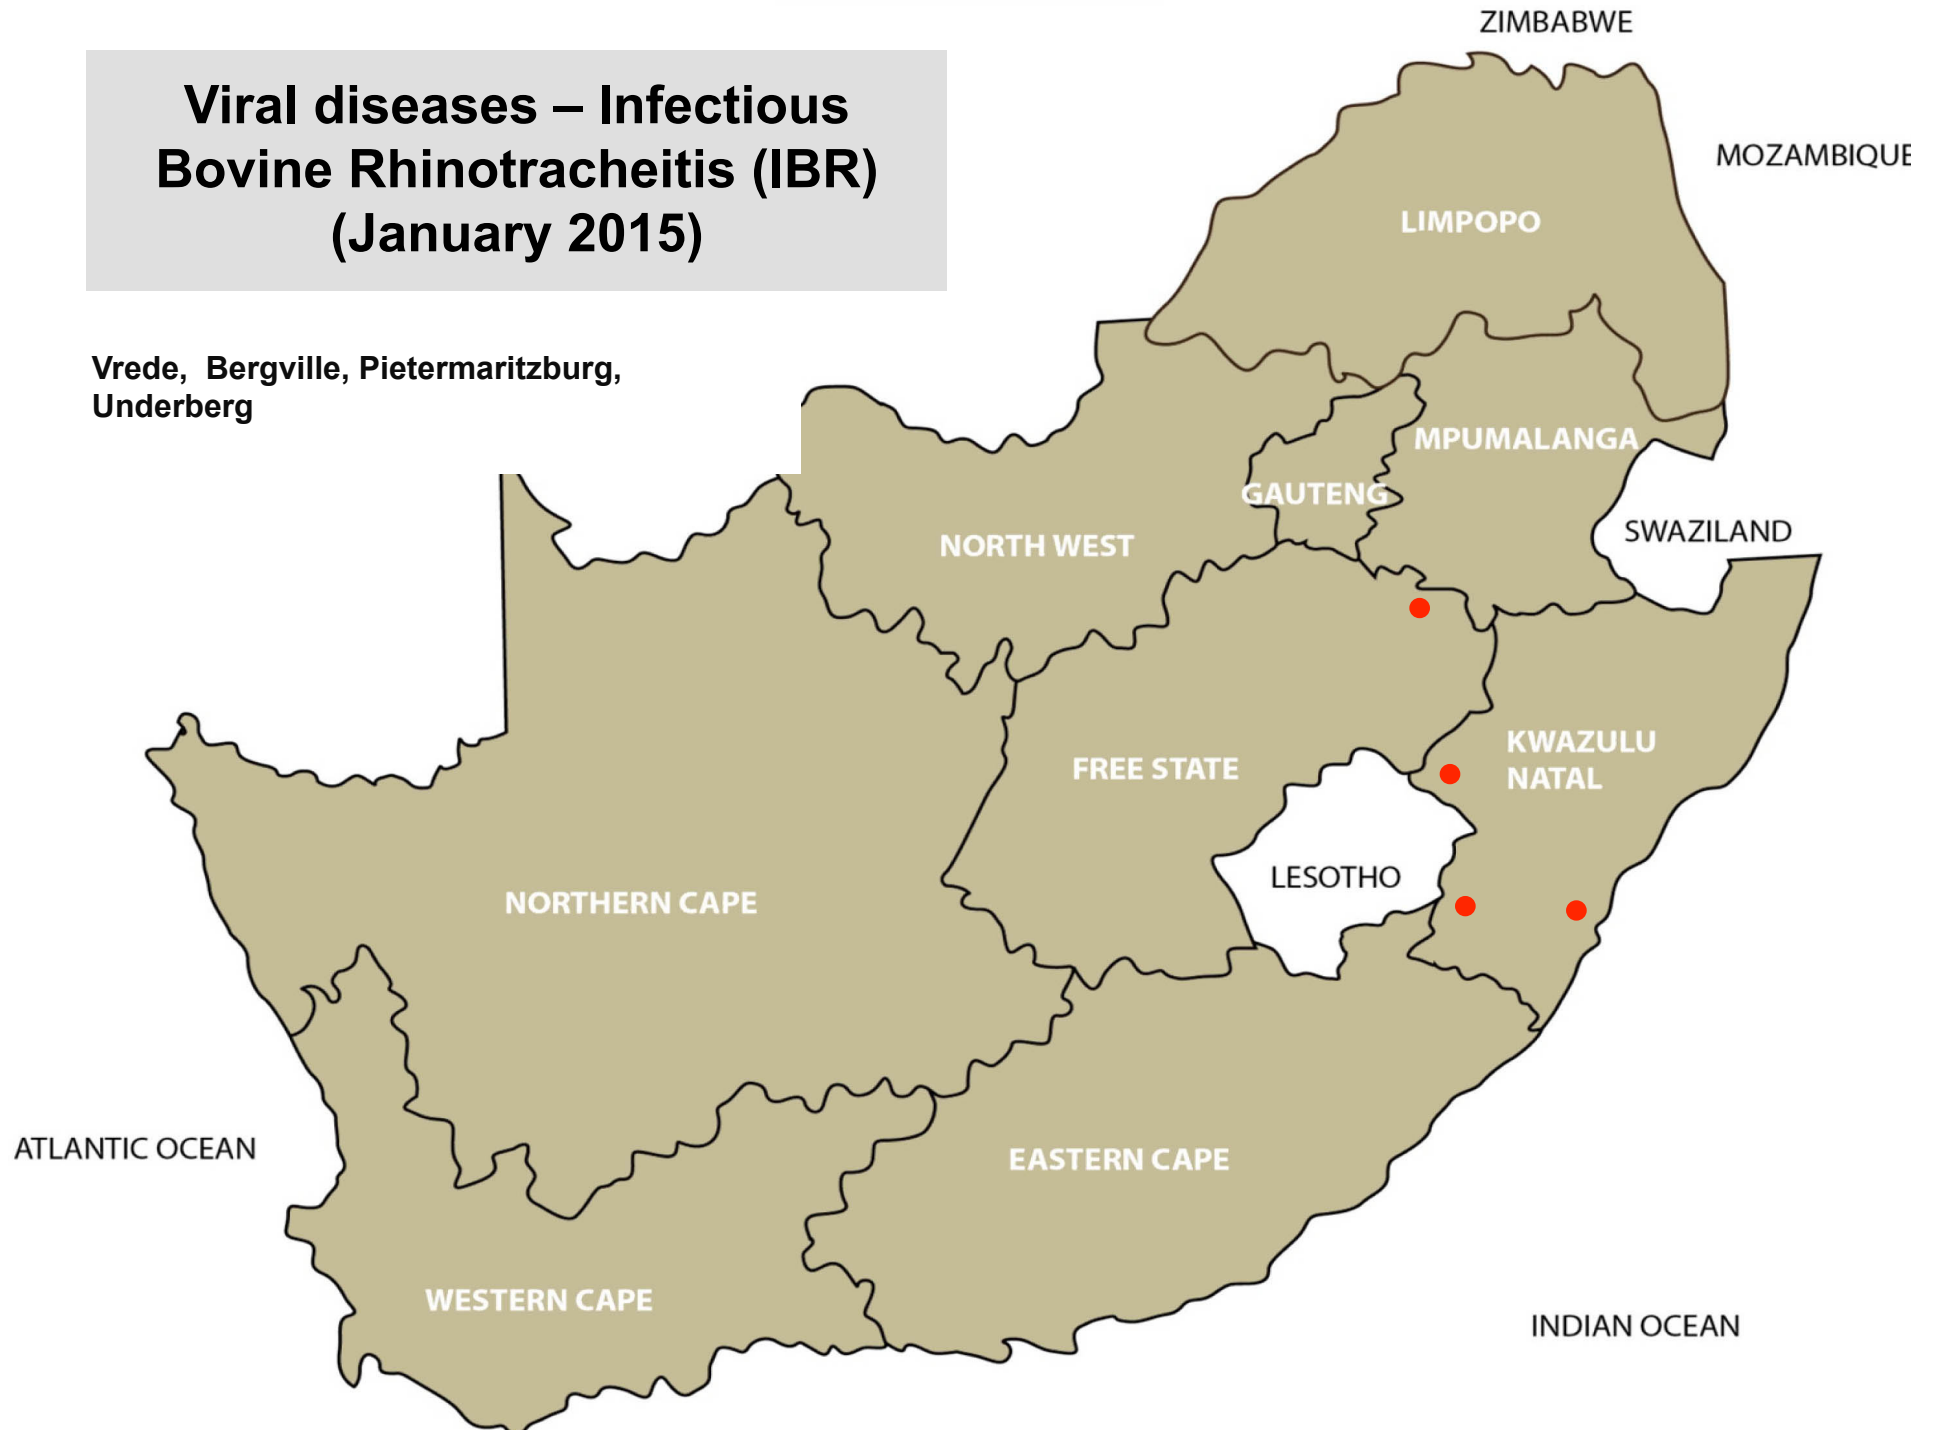

Bloemhof, Stella, Ventersdorp, Vryburg,
Bethlehem, Bloemfontein, Frankfort,
Hertzogville, Hoopstad, Kroonstad, Dundee,
Kimberley

Venereal disease – Vibriosis (January 2015)

Vryburg, Bloemfontein, Beaufort West

Insect transmitted disease Three-day stiffnessickness (January 2015)

Balfour, Bethal, Delmas, Ermelo, Lydenburg, Nelspruit, Bronkhorstspuit, Pretoria, Bela-Bela, Mokopane, Bultfontein, Clocolan, Frankfort, Reitz, Villiers, Vrede, Bergville, Camperdown, Dundee, Estcourt, Howick, Kokstad, Mtubatuba, Pongola, Alexandria, Jeffreys Bay, Middelburg, Kimberley

Insect transmitted disease – Blue tongue (January 2015)

Delmas, Piet Retief, Volksrust, Bronkhorstspuit, Christiana, Bethlehem, Hoopstad, Ladybrand/Excelsior, Reitz, Zastron, Camperdown, Dundee, Kokstad, Mooi River, Vryheid, Aliwal North, Graaff-Reinet, Somerset East, Beaufort West, Caledon, Ceres, Darling, Heidelberg, Oudtshoorn, Stellenbosch, Vredenburg, Wellington, Kuruman

Viral disease - Snotsiekte (BMC) (January 2014)

Harrismith, Kroonstad, Ladybrand/
Excelsior, Middelburg

Viral diseases – Infectious Bovine Rhinotracheitis (IBR) (January 2015)

Vrede, Bergville, Pietermaritzburg, Underberg