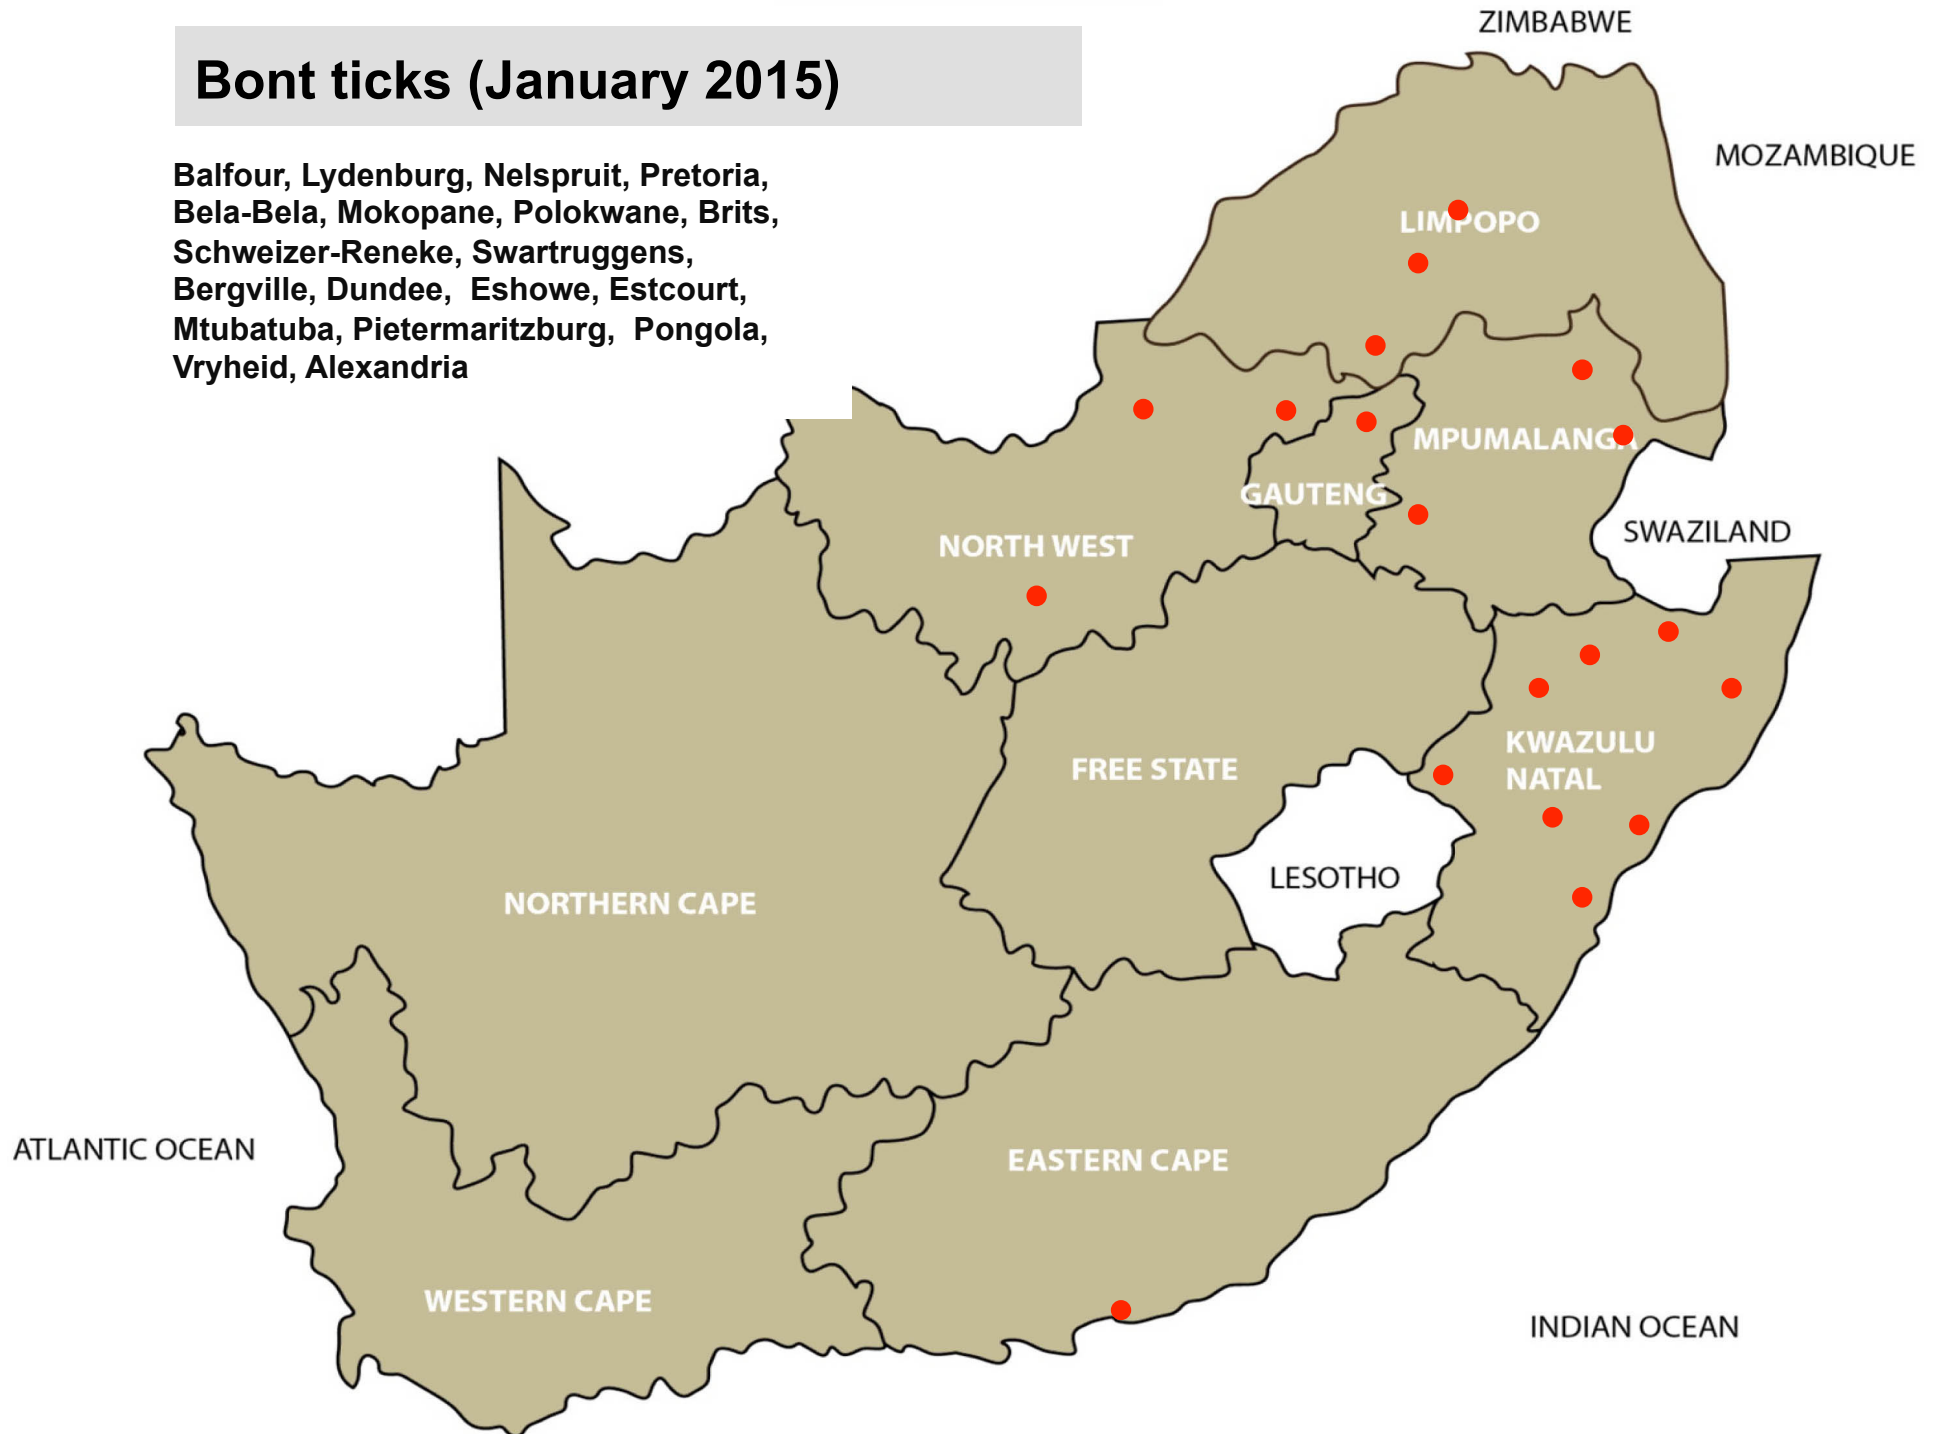

Internal parasites – Tapeworms (January 2015)

Standerton, Volksrust,
Bronkhorstspuit, Polokwane,
Ventersdorp, Bethlehem, Hoopstad,
Memel, Reitz, Villiers, Wesselsbron,
Bergville, Graaff-Reinet, Humansdorp,
Queenstown

Blue ticks (January 2015)

Balfour, Bethal, Delmas, Lydenburg, Nelspruit, Standerton, Volksrust, Nigel, Pretoria, Mokopane, Polokwane, Schweizer-Reneke, Stella, Swartruggens, Ventersdorp, Bethlehem, Clocolan, Frankfort, Harrismith, Hoopstad, Kroonstad, Memel, Parys, Reitz, Viljoenskroon, Villiers, Vrede, Wesselsbron, Zastron, Bergville, Dundee, Estcourt, Howick, Ingogo, Kokstad, Mooi River, Mtubatuba, Newcastle, Pietermaritzburg, Underberg, Vryheid, Alexandria, Aliwal North, Graaff-Reinet, Queenstown, Caledon, George, Heidelberg, Oudtshoorn

Resistant Blue ticks (January 2015)

Swartruggens, Vrede, Bergville, Dundee,
Pietermaritzburg, Vryheid

Bont ticks (January 2015)

Balfour, Lydenburg, Nelspruit, Pretoria, Bela-Bela, Mokopane, Polokwane, Brits, Schweizer-Reneke, Swartruggens, Bergville, Dundee, Eshowe, Estcourt, Mtubatuba, Pietermaritzburg, Pongola, Vryheid, Alexandria

Brown ear-ticks (January 2015)

Bethal, Delmas, Lydenburg, Middelburg, Nelspruit, Standerton, Volksrust, Bronkhorstspuit, Modimolle, Mokopane, Polokwane, Swartuggens, Ventersdorp, Villiers, Vrede, Bergville, Dundee, Estcourt, Ingogo, Newcastle, Pietermaritzburg, Pongola, Vryheid, Swellendam