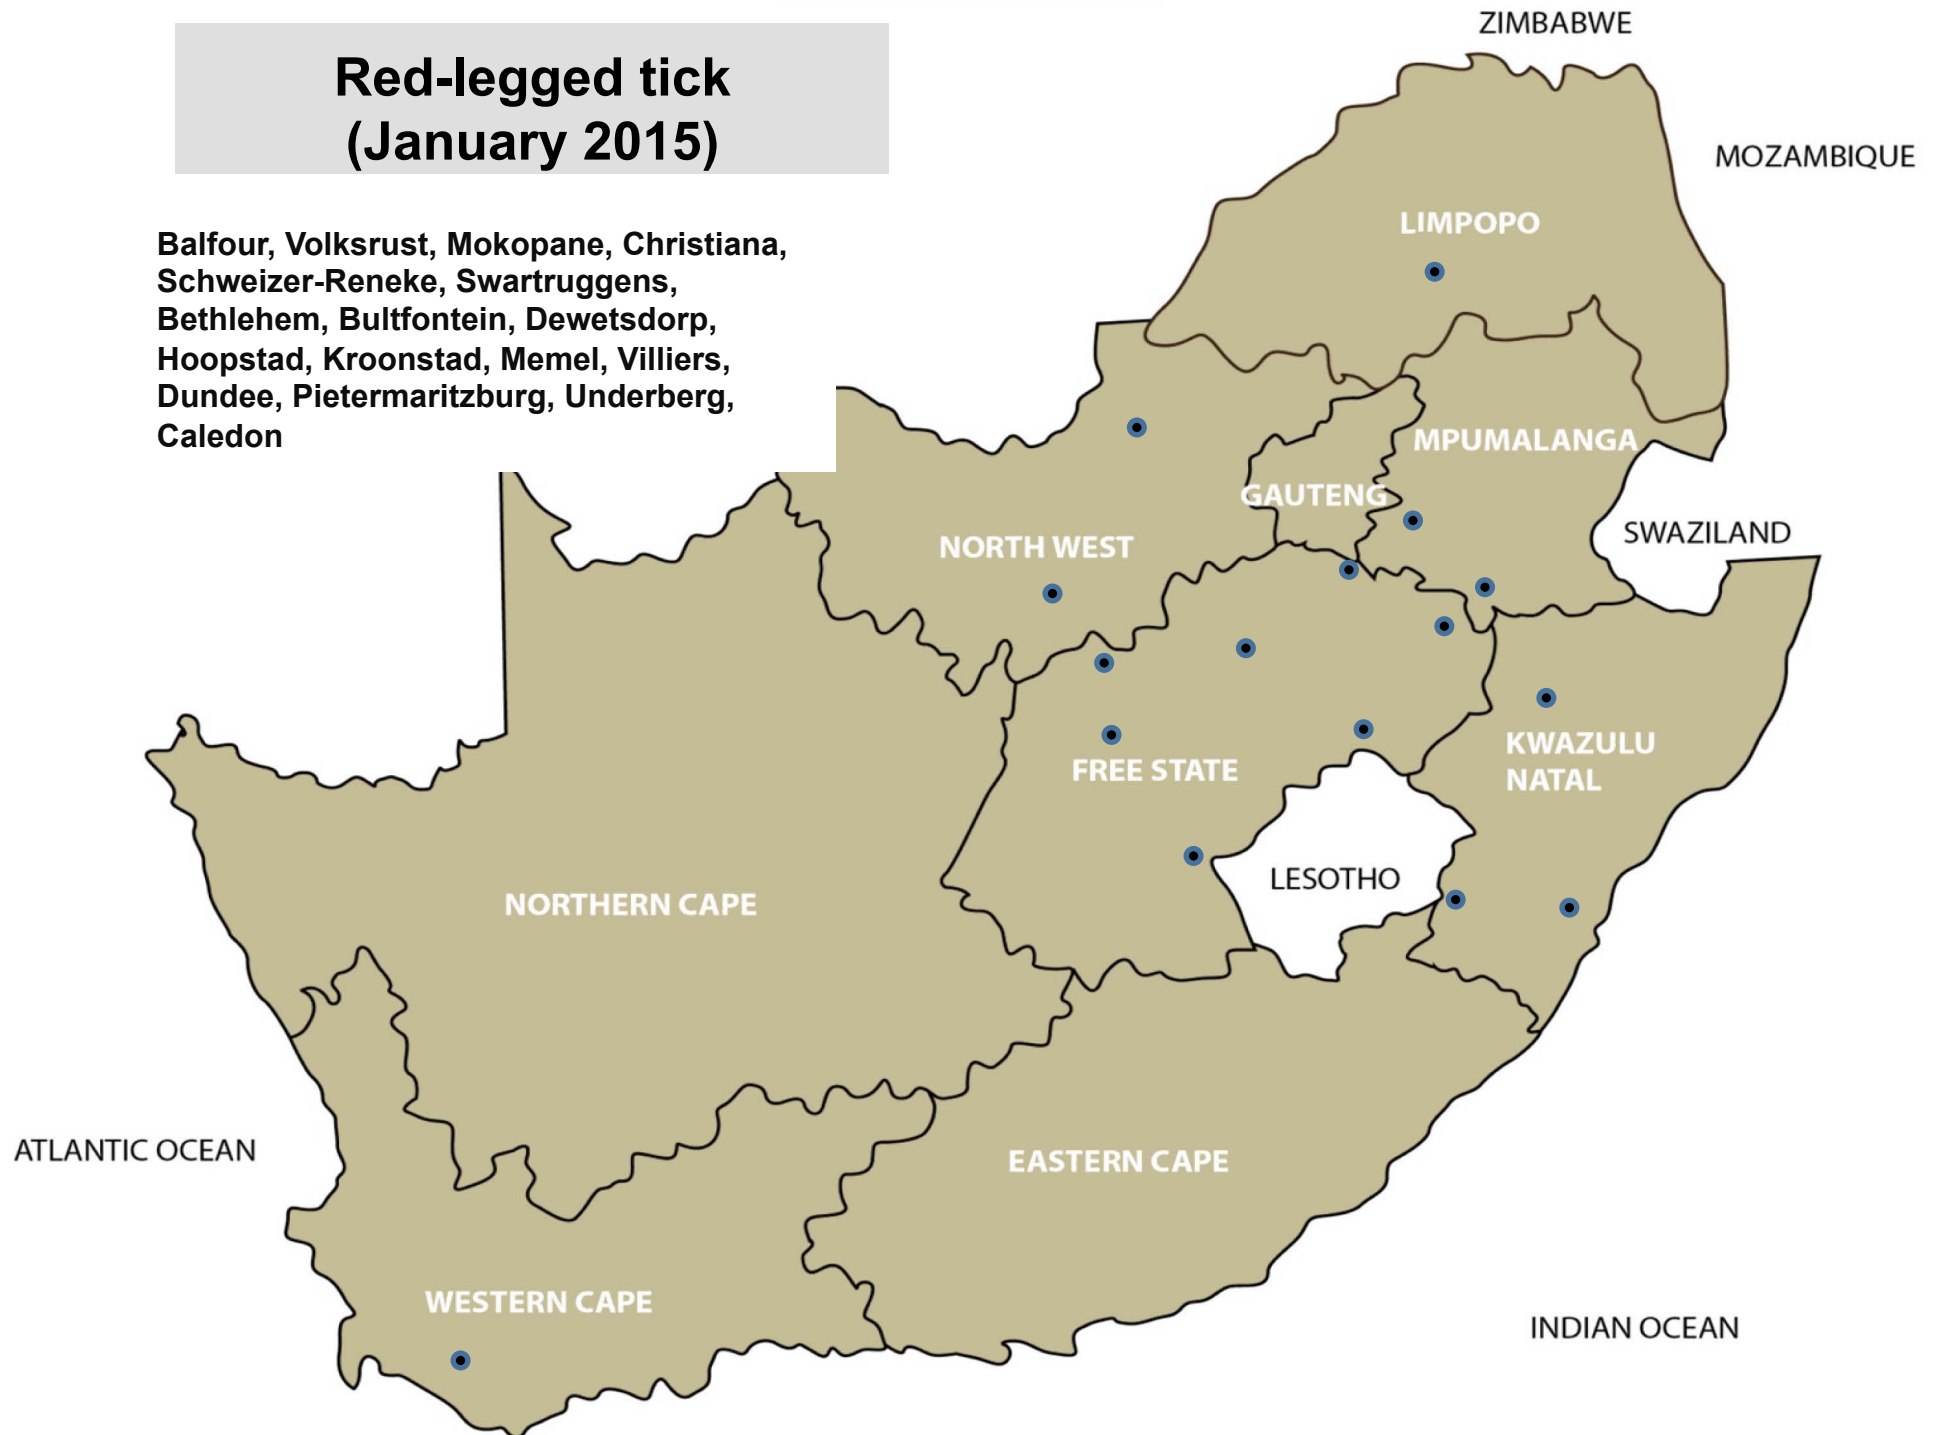

Internal parasites – Tapeworms (January 2015)

Standerton, Volksrust,
Bronkhorstspuit, Polokwane,
Ventersdorp, Bethlehem, Hoopstad,
Memel, Reitz, Villiers, Wesselsbron,
Bergville, Graaff-Reinet, Humansdorp,
Queenstown

Brown ear-ticks (January 2015)

Bethal, Delmas, Lydenburg, Middelburg, Nelspruit, Standerton, Volksrust, Bronkhorstspuit, Modimolle, Mokopane, Polokwane, Swartuggens, Ventersdorp, Villiers, Vrede, Bergville, Dundee, Estcourt, Ingogo, Newcastle, Pietermaritzburg, Pongola, Vryheid, Swellendam

Bont-legged ticks (January 2015)

Balfour, Bethal, Volksrust,
Bronkhorstspuit, Mokopane, Brits,
Christiana, Stella, Swartruggens, Vryburg,
Bloemfontein, Bothaville, Bultfontein,
Clocolan, Frankfort, Hoopstad, Kroonstad,
Memel, Parys, Villiers, Wesselsbron,
Bergville, Dundee, Pietermaritzburg,
Beaufort West, Oudtshoorn, Kathu,
Kuruman

Red-legged tick (January 2015)

Balfour, Volksrust, Mokopane, Christiana, Schweizer-Reneke, Swartruggens, Bethlehem, Bultfontein, Dewetsdorp, Hoopstad, Kroonstad, Memel, Villiers, Dundee, Pietermaritzburg, Underberg, Caledon