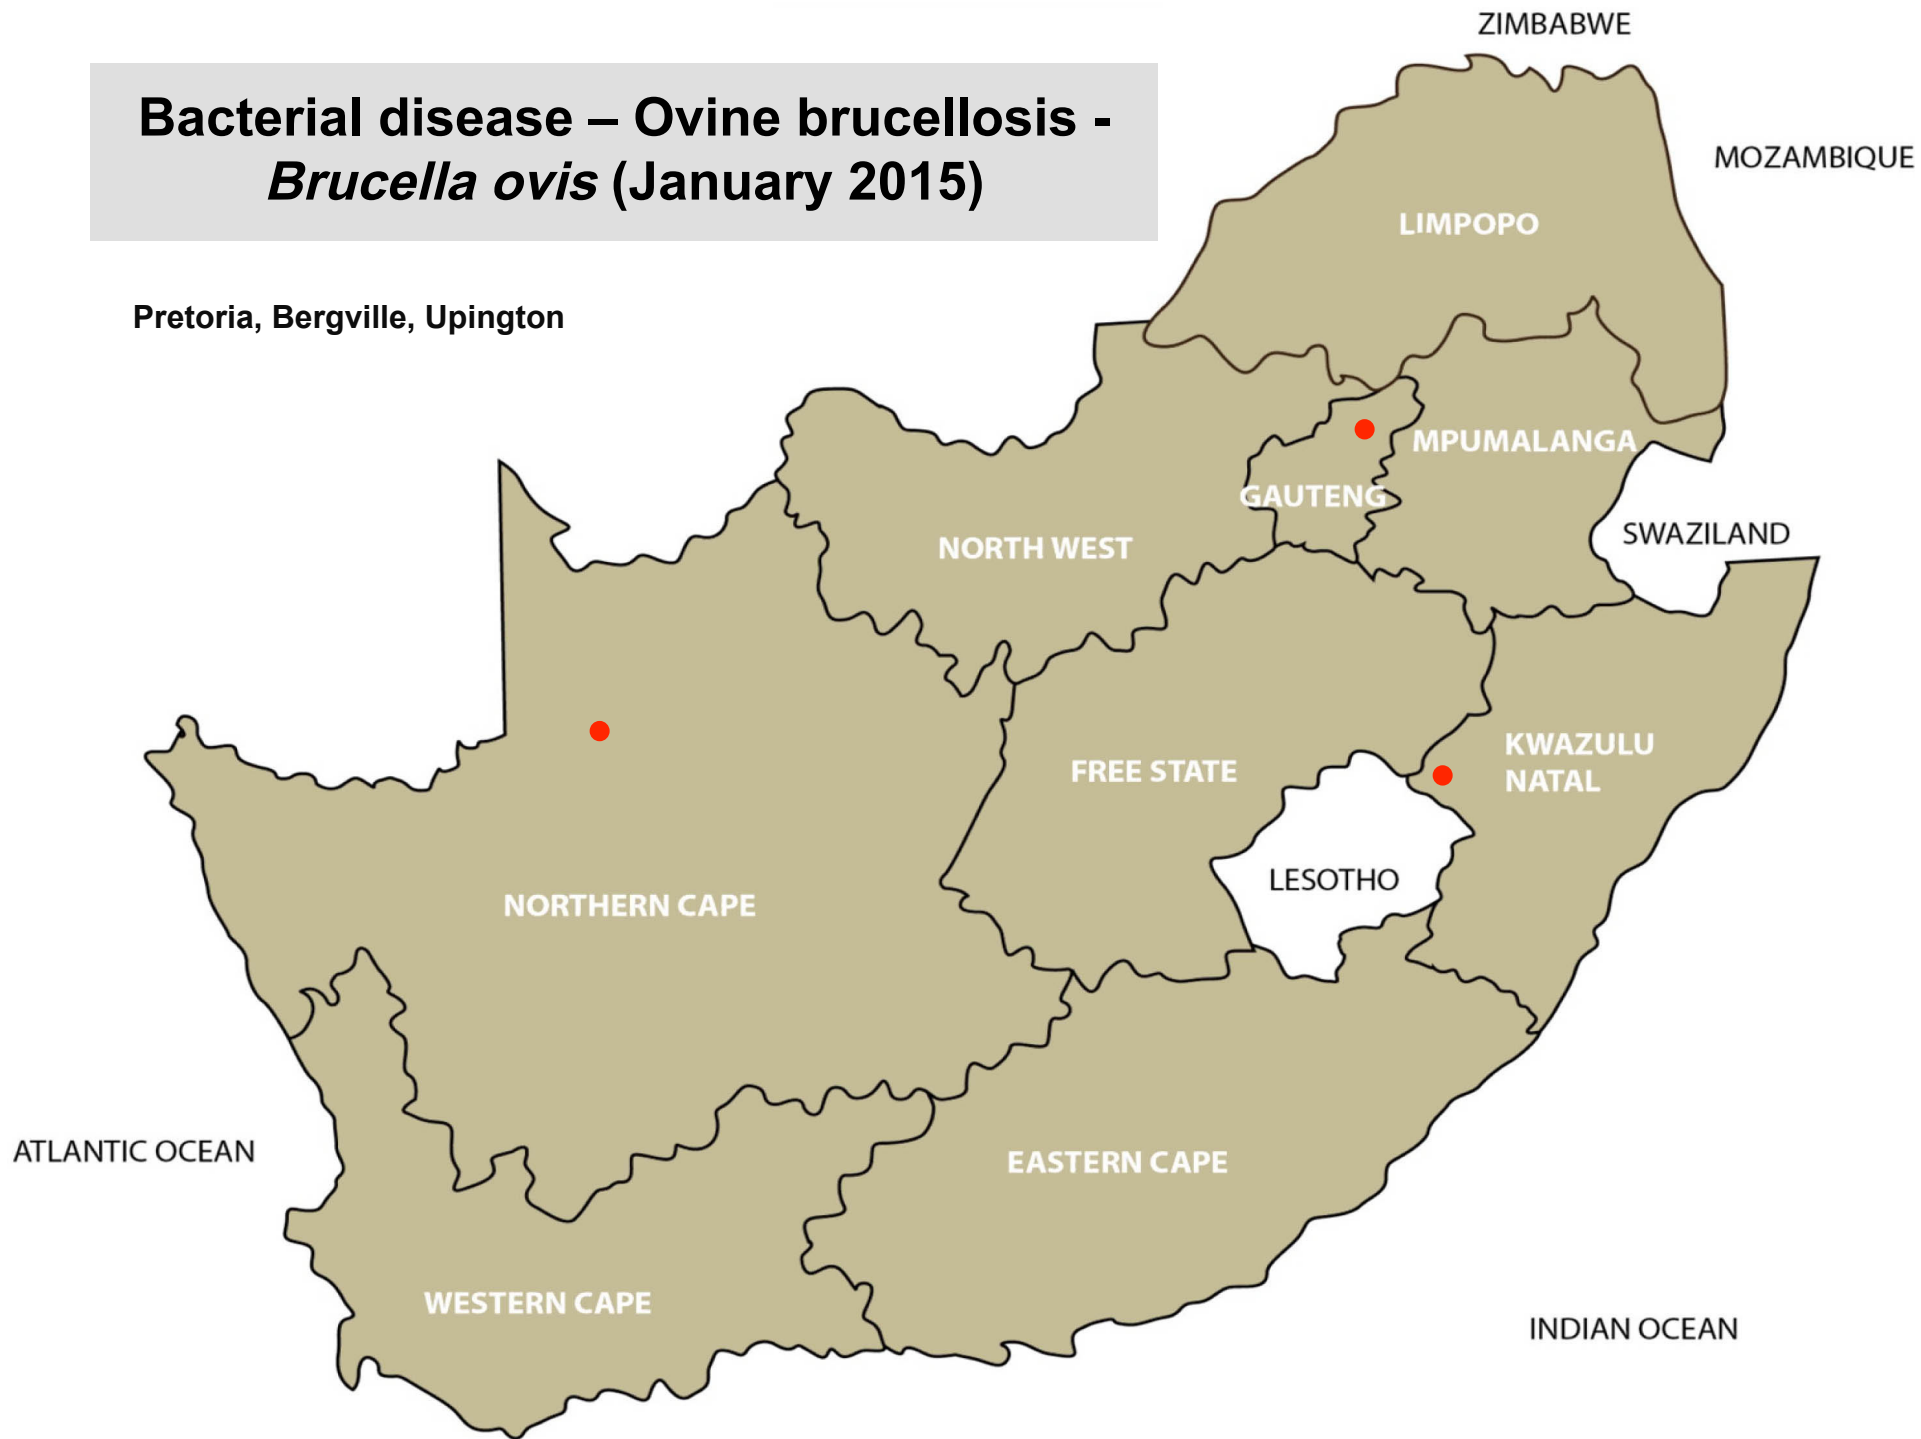

Viral disease – Orf (January 2015)

Nelspruit, Pretoria, Bloemhof,
Bothaville, Kroonstad, Villiers,
Bergville, Dundee, Kokstad, Mooi
River, Mtubatuba, Underberg, Vryheid,
Graaff-Reinet, Upington

Viral diseases – Rabies (Year 2014)

No reports

Viral diseases – Jaagsiekte (January 2015)

Brits

Bacterial disease – Bovine Brucellosis (January 2015)

Mokopane, Bloemhof, Brits, Bethlehem,
Bloemfontein, Harrismith, Hertzogville,
Hoopstad, Ladybrand/Excelsior,
Viljoenskroon, Villiers, Aliwal North,
George, Swellendam

Bacterial disease – Ovine brucellosis - *Brucella ovis* (January 2015)

Pretoria, Bergville, Uppington

Bacterial disease – *E.coli* (January 2015)

Balfour, Volksrust, Nigel, Christiana,
Bothaville, Clocolan, Hoopstad, Dundee,
Howick, Jeffreys Bay, George,
Malmesbury, Stellenbosch, Kuruman

Bacterial disease - Salmonellosis (January 2015)

Stella, Clocolan, Hertzogville, Vryburg,
Viljoenskroon, Pietermaritzburg,
Heidelberg, Stellenbosch

Bacterial disease – Enzoootic abortion (January 2015)

Kroonstad, Middelburg, Beaufort West