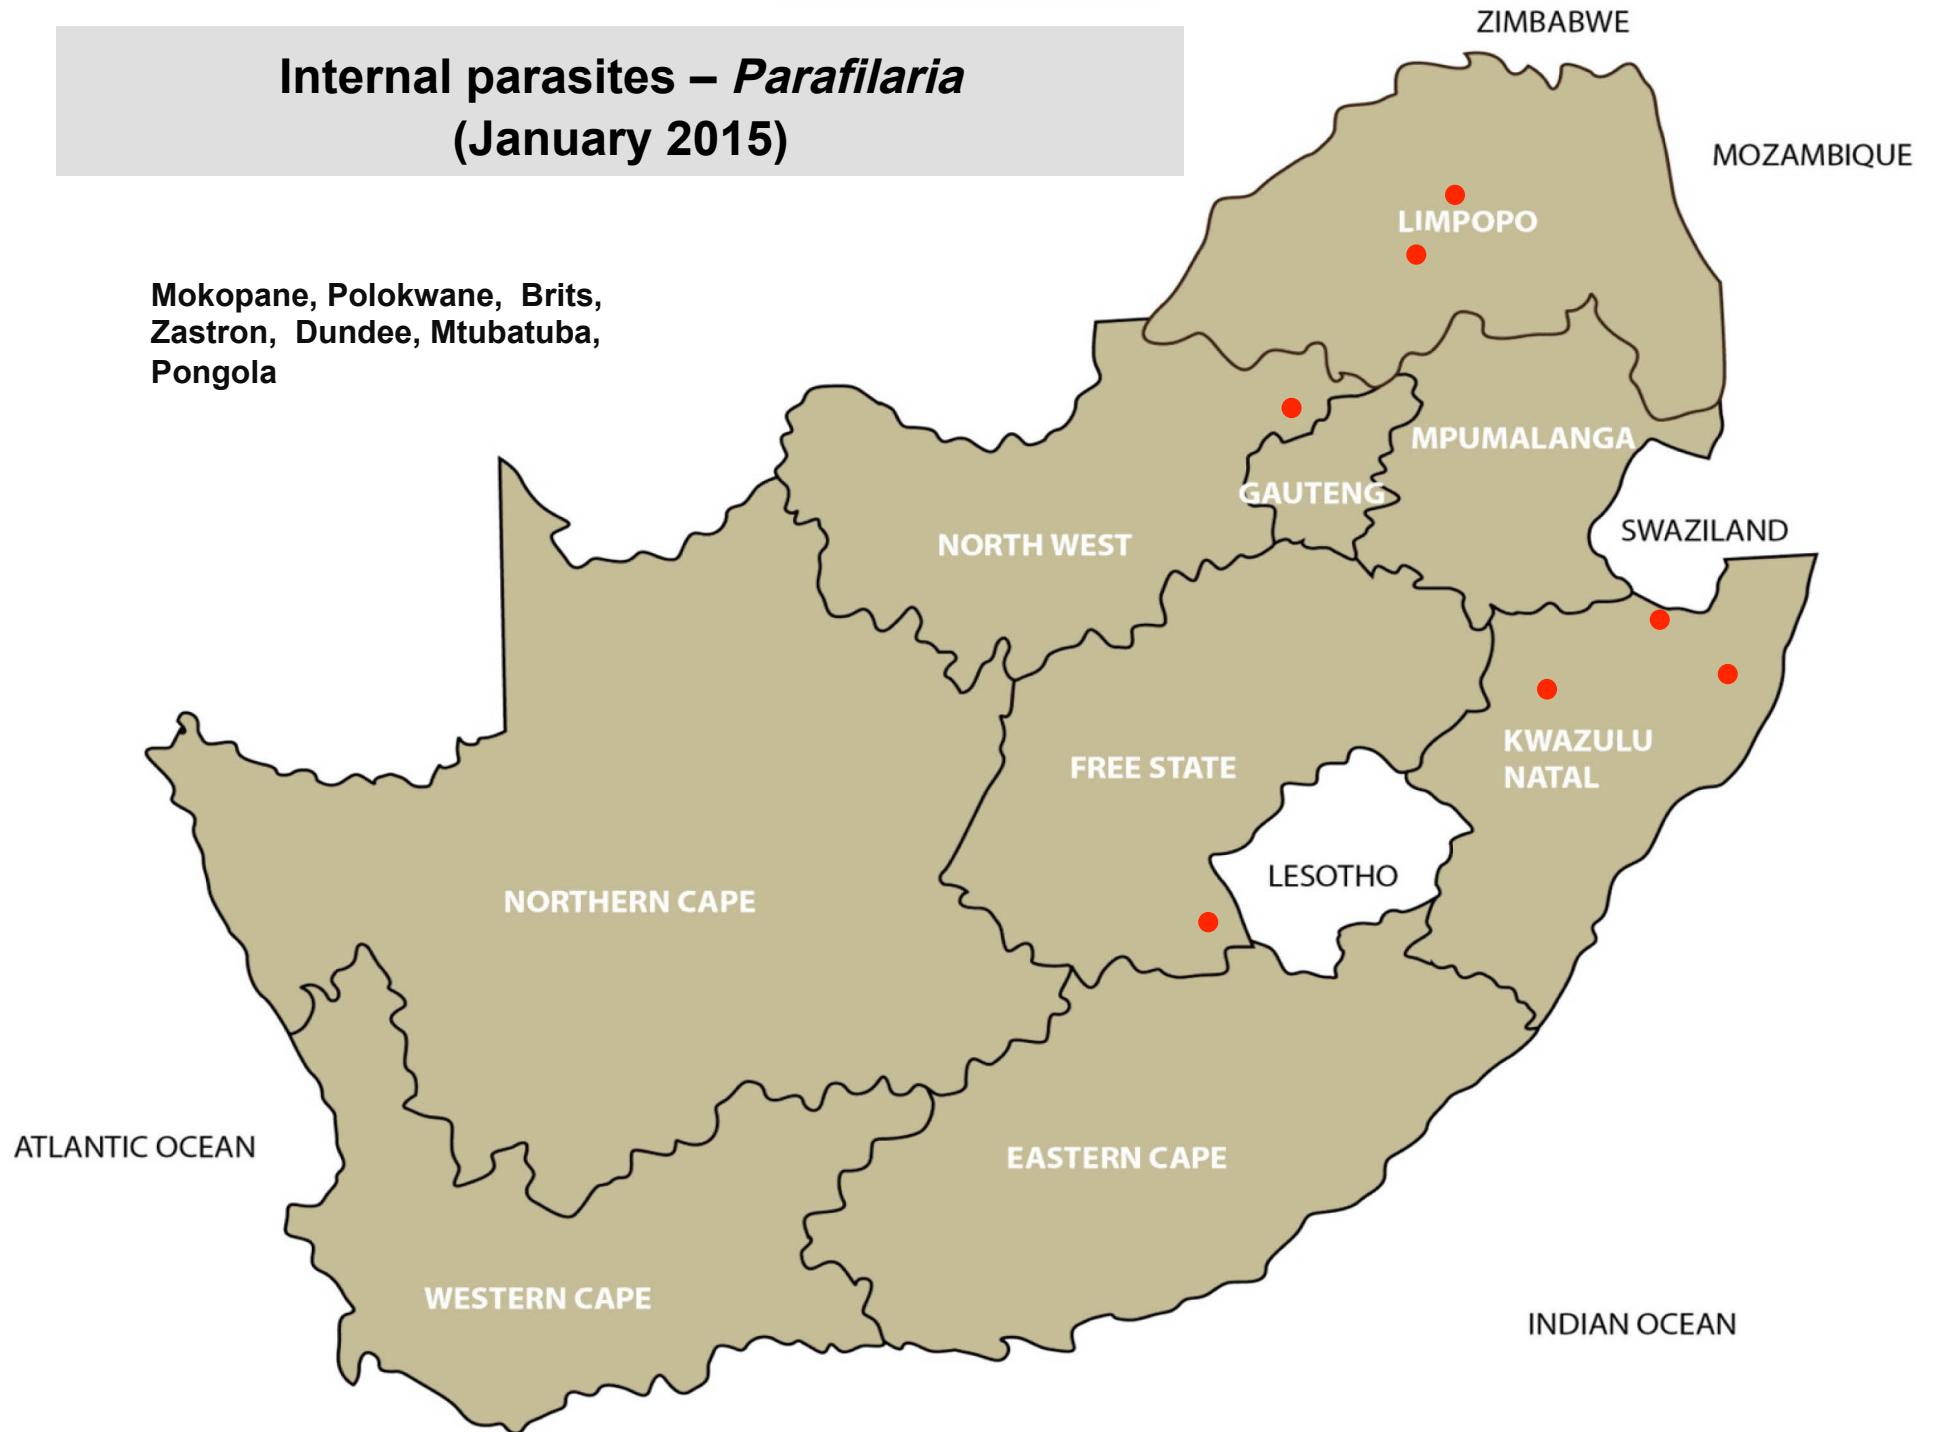

Internal parasites – *Parafilaria* (January 2015)

Mokopane, Polokwane, Brits,
Zastron, Dundee, Mtubatuba,
Pongola