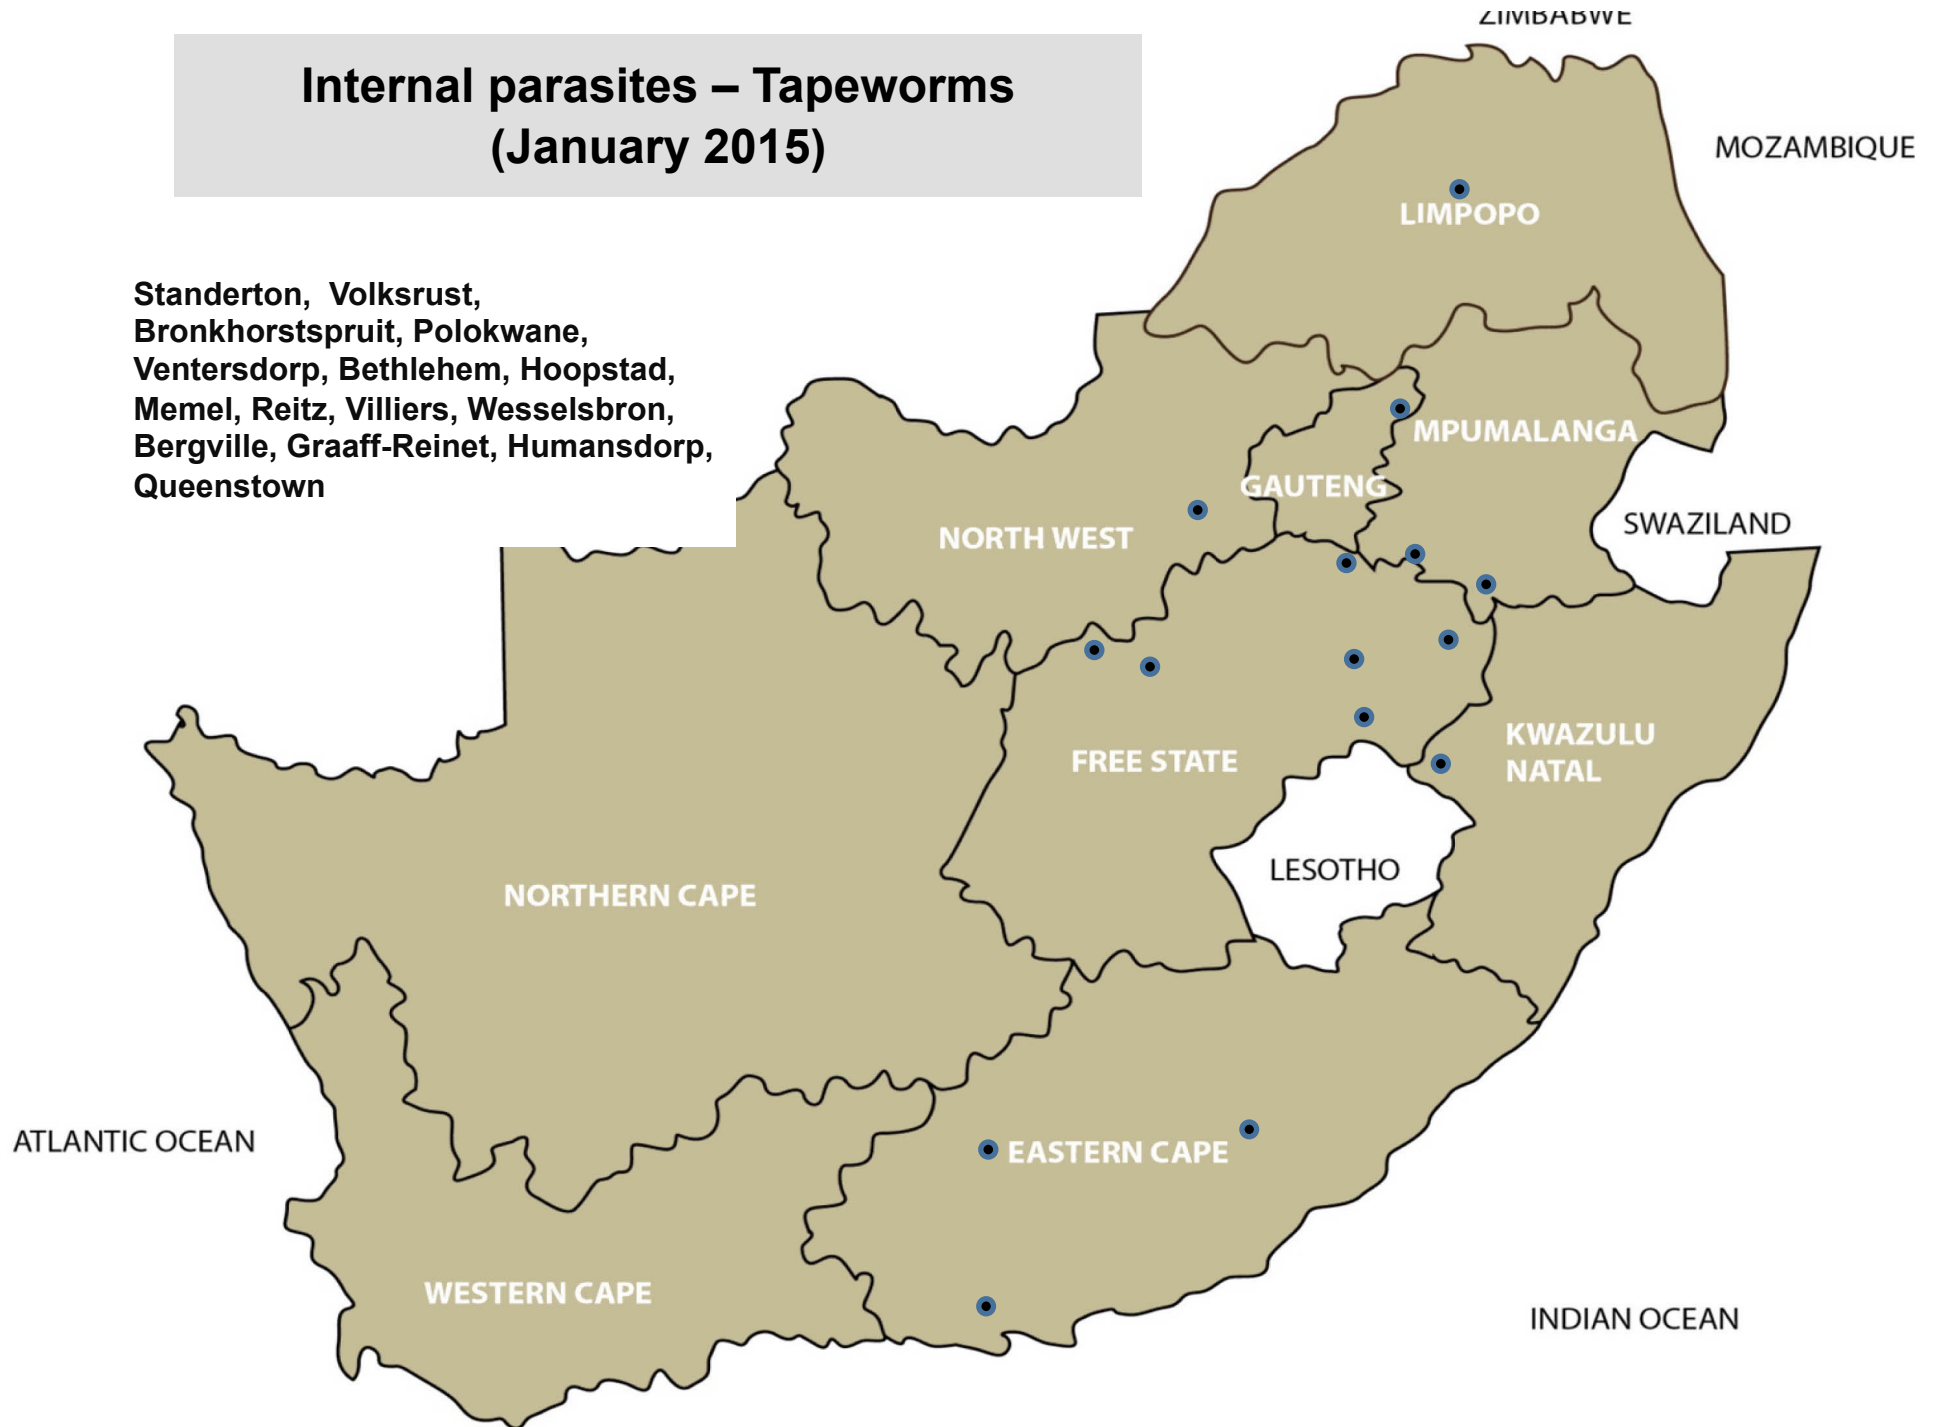

112 Reports (January 2015)

Internal parasites – Roundworms (January 2015)

Bethal, Ermelo, Grootvlei, Lydenburg, Middelburg, Nelspruit, Piet Retief, Standerton, Bapsfontein, Bronkhorstspuit, Krugersdorp, Onderstepoort, Pretoria, Bela-Bela, Modimolle, Mokopane, Polokwane, Vaalwater, Ventersdorp, Bethlehem, Bloemfontein, Bothaville, Clocolan, Frankfort, Harrismith, Hertzogville, Hoopstad, Kroonstad, Ladybrand/Excelsior, Memel, Parys, Reitz, Viljoenskroon, Villiers, Vrede, Wesselsbron, Zastron, Bergville, Dundee, Estcourt, Howick, Mooi River, Mtubatuba, Vryheid, Aliwal North, Graaff-Reinet, Humansdorp, Jeffreys Bay, Middelburg, Port Alfred, Somerset East, George, Heidelberg, Kimberley, Kuruman

Internal parasites – Resistant roundworms (January 2015)

Balfour, Nelspruit, Volksrust, Pretoria,
Bloemhof, Bloemfontein, Hoopstad,
Ladybrand/Excelsior, Reitz, Villiers, Aliwal
North, Graaff-Reinet, Humansdorp

Internal parasites – Tapeworms (January 2015)

Standerton, Volksrust,
Bronkhorstspuit, Polokwane,
Ventersdorp, Bethlehem, Hoopstad,
Memel, Reitz, Villiers, Wesselsbron,
Bergville, Graaff-Reinet, Humansdorp,
Queenstown

**Internal parasites – Tapeworms
Cysticercosis (measles)
January 2015**

Nelspruit, Bapsfontein,
Pietermaritzburg, Pongola

Internal parasites – Liver fluke worms (January 2015)

Bethlehem, Ficksburg, Frankfort,
Vrede, Dundee, Howick, Underberg,
Somerset East, George