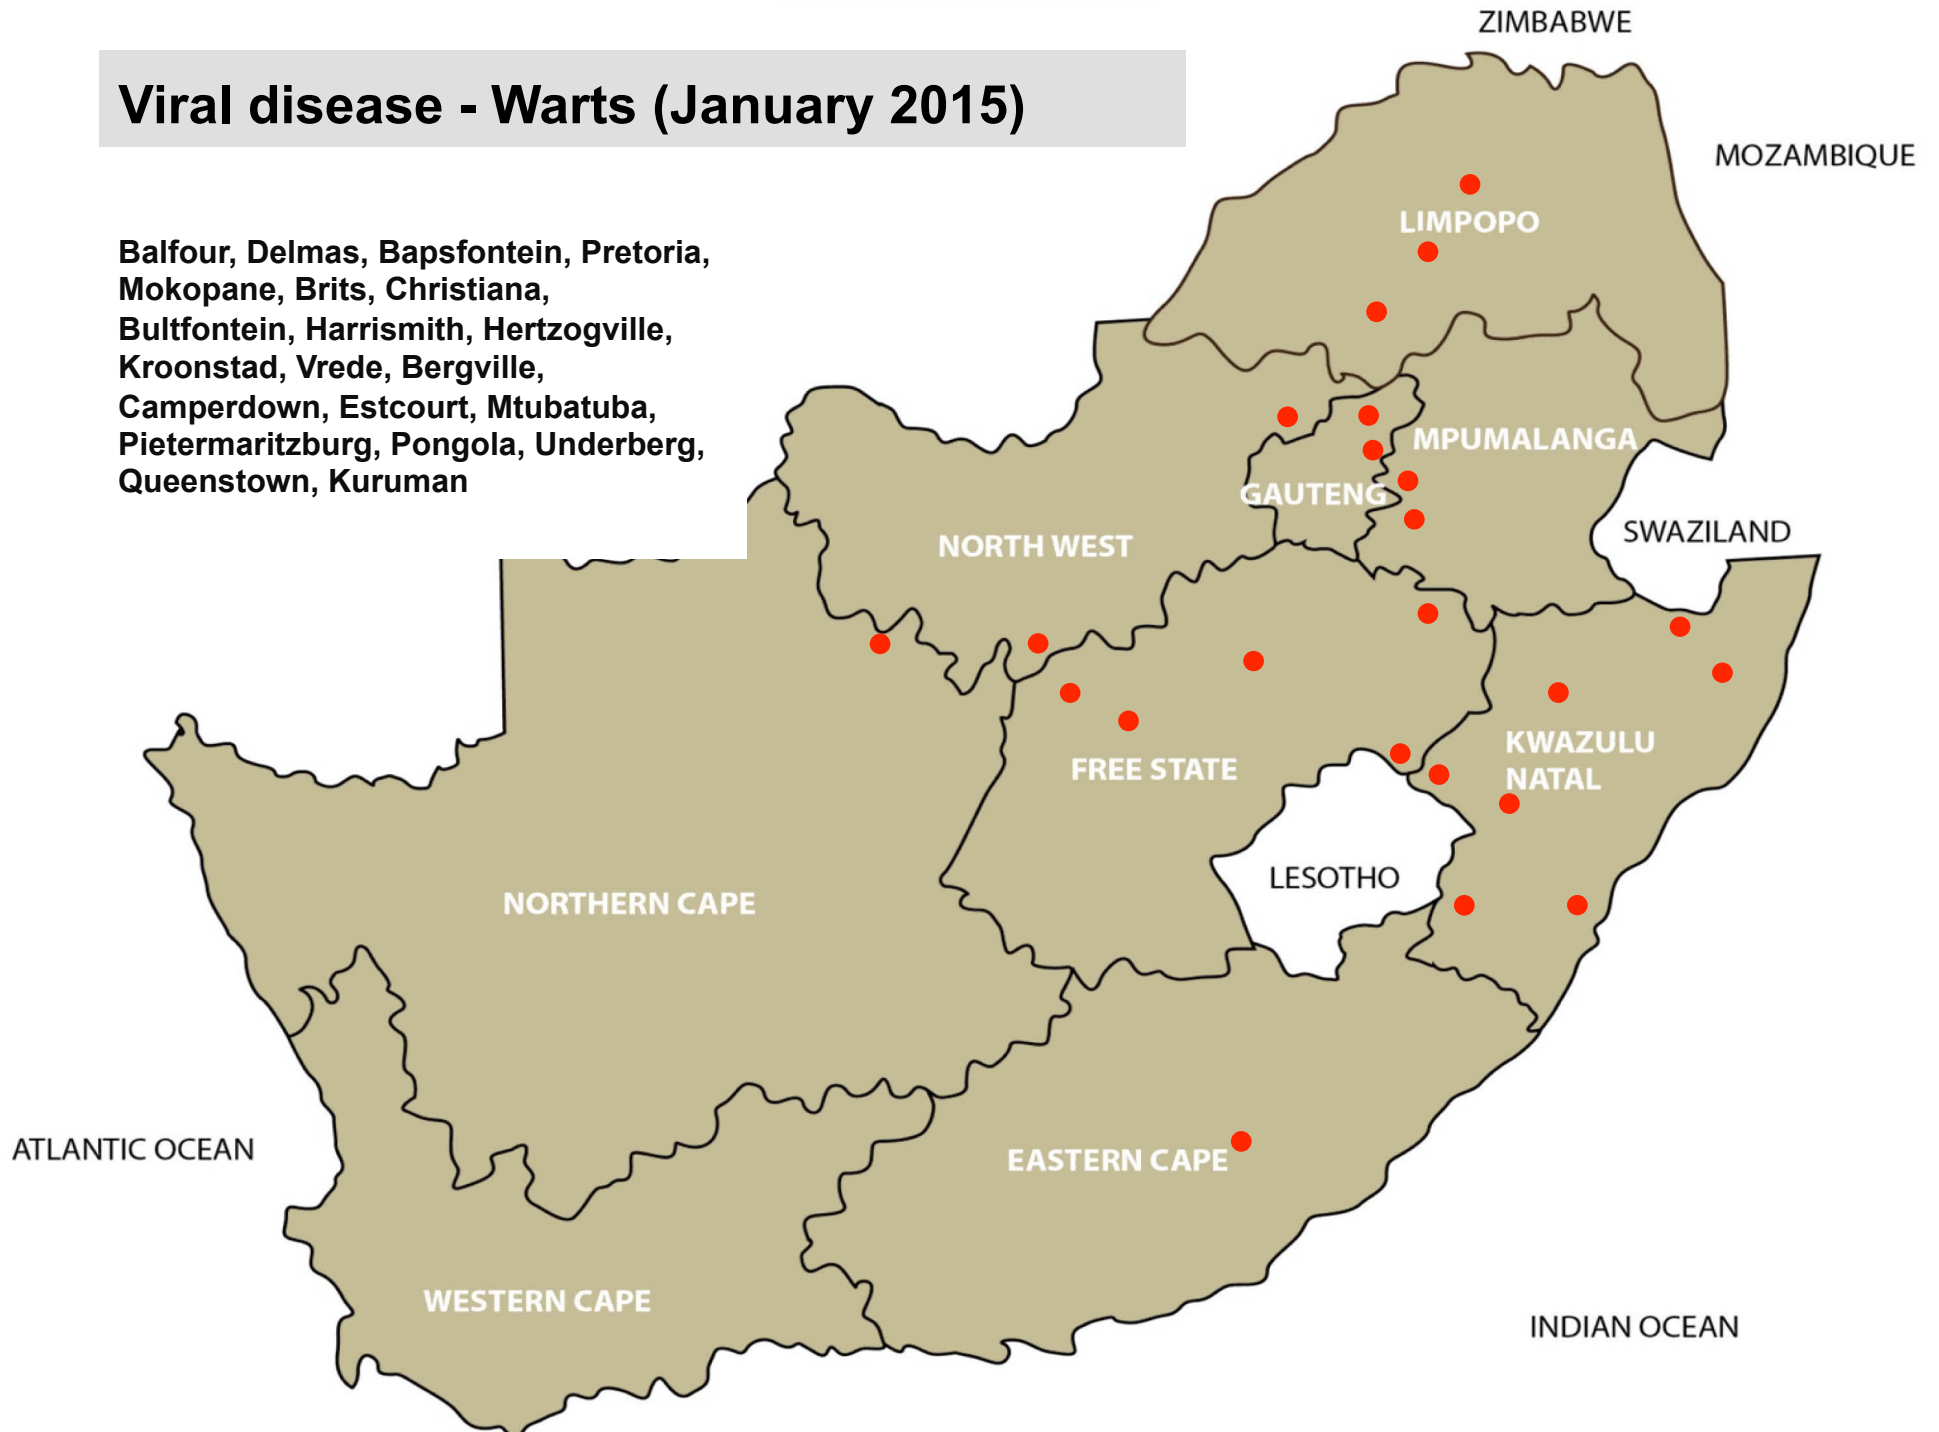

Insect transmitted disease – Blue tongue (January 2015)

Delmas, Piet Retief, Volksrust, Bronkhorstspuit, Christiana, Bethlehem, Hoopstad, Ladybrand/Excelsior, Reitz, Zastron, Camperdown, Dundee, Kokstad, Mooi River, Vryheid, Aliwal North, Graaff-Reinet, Somerset East, Beaufort West, Caledon, Ceres, Darling, Heidelberg, Oudtshoorn, Stellenbosch, Vredenburg, Wellington, Kuruman

Viral diseases – Bovine Viral Diarrhoea (BVD) January 2015

Bergville, Pongola, Jeffreys Bay, Somerset East

Viral disease – Enzootic bovine leucosis (January 2015)

Bloemhof, Underberg, Humansdorp,
Jeffreys Bay, Somerset East

Viral disease - Warts (January 2015)

Balfour, Delmas, Bapsfontein, Pretoria, Mokopane, Brits, Christiana, Bultfontein, Harrismith, Hertzogville, Kroonstad, Vrede, Bergville, Camperdown, Estcourt, Mtubatuba, Pietermaritzburg, Pongola, Underberg, Queenstown, Kuruman

Viral disease – Orf (January 2015)

Nelspruit, Pretoria, Bloemhof,
Bothaville, Kroonstad, Villiers,
Bergville, Dundee, Kokstad, Mooi
River, Mtubatuba, Underberg, Vryheid,
Graaff-Reinet, Upington

Viral diseases – Rabies (Year 2014)