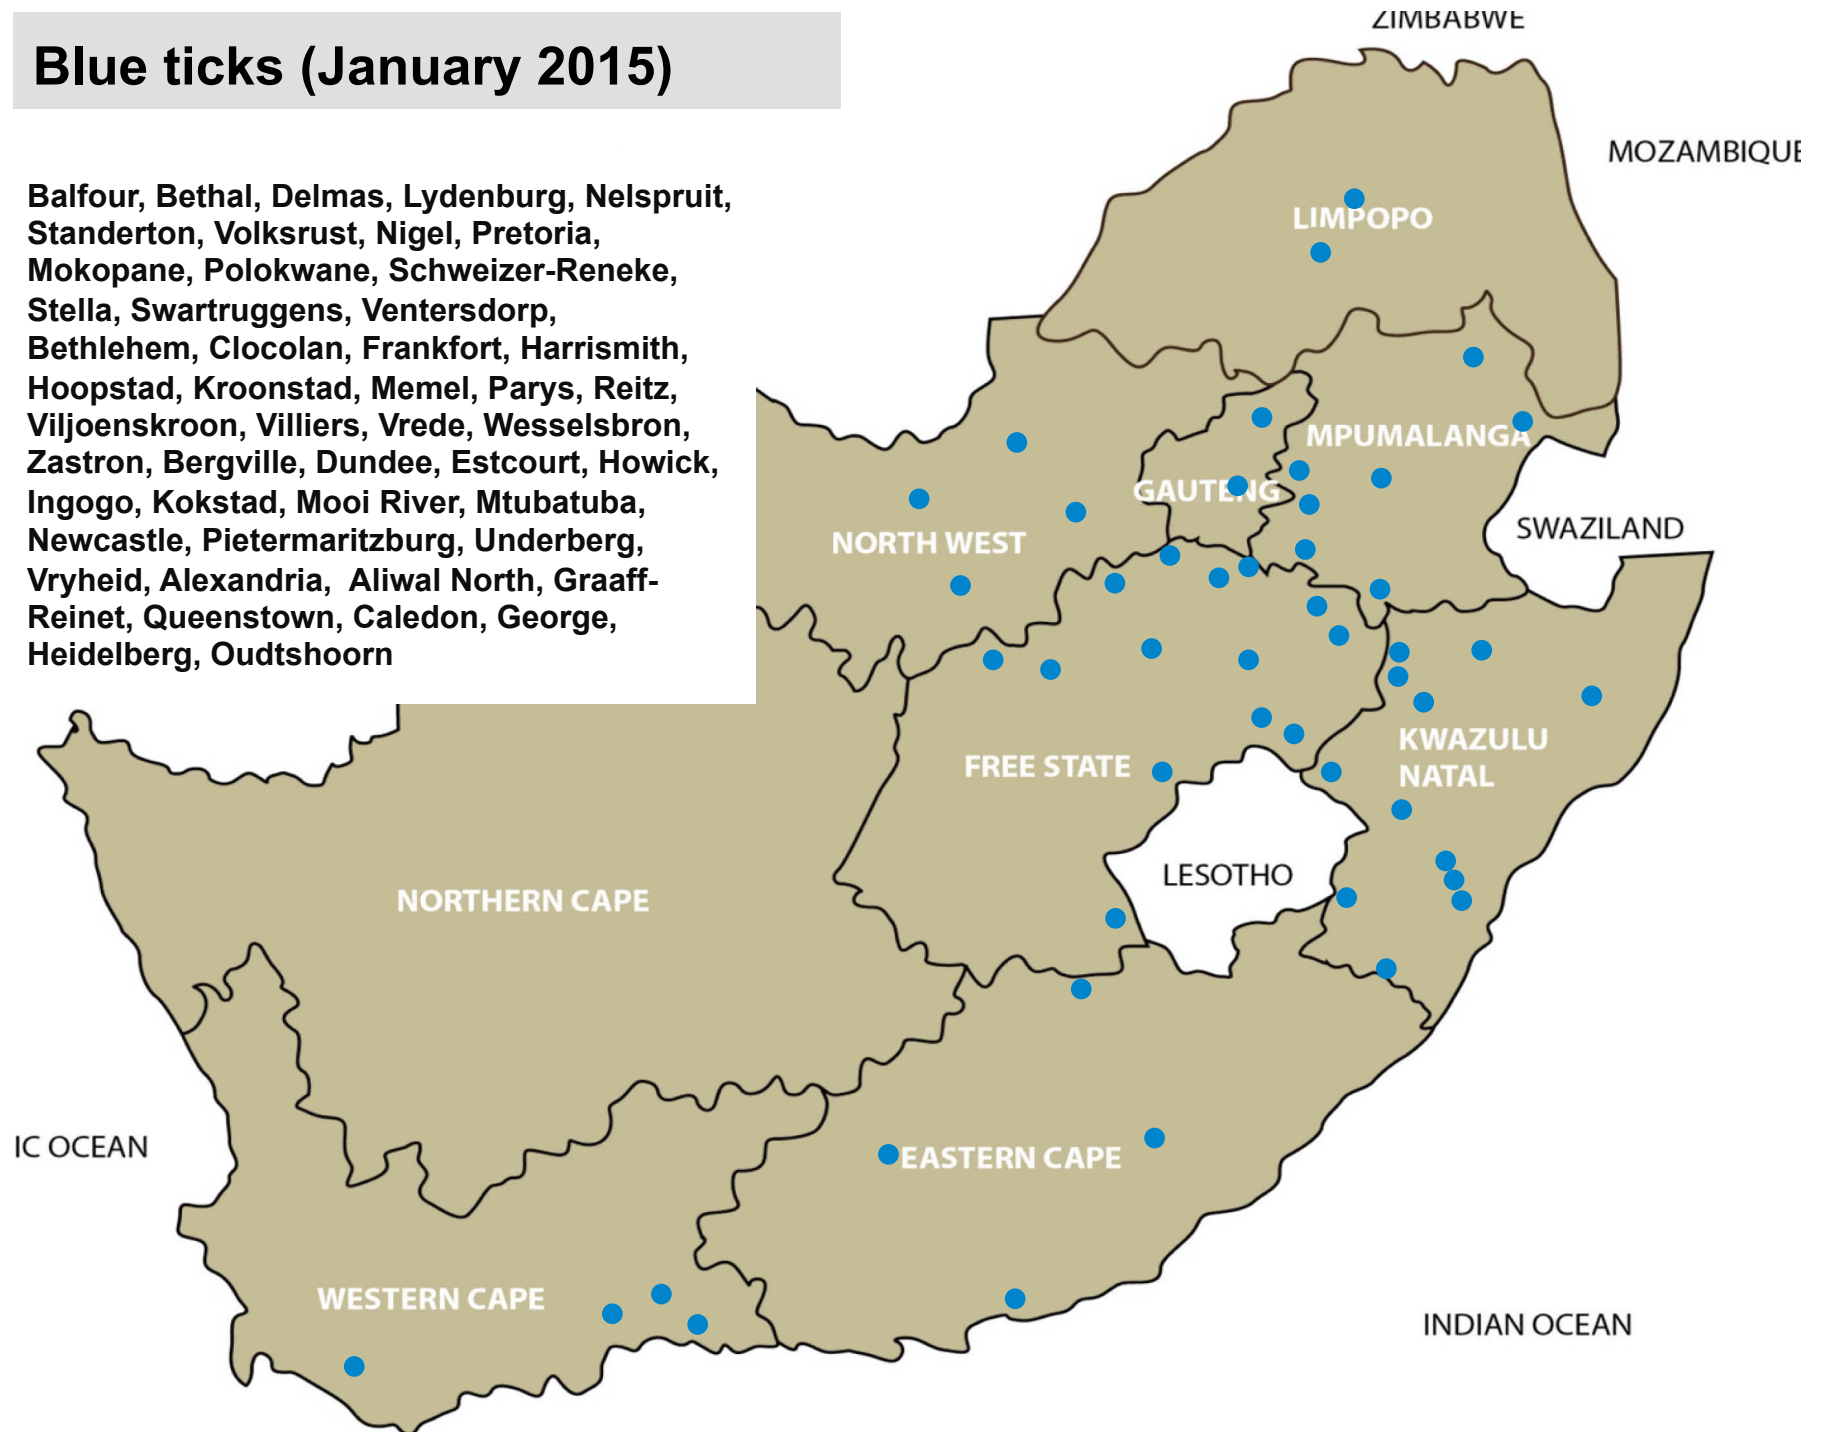

Internal parasites – Tapeworms (January 2015)

Standerton, Volksrust,
Bronkhorstspuit, Polokwane,
Ventersdorp, Bethlehem, Hoopstad,
Memel, Reitz, Villiers, Wesselsbron,
Bergville, Graaff-Reinet, Humansdorp,
Queenstown

**Internal parasites – Tapeworms
Cysticercosis (measles)
January 2015**

Nelspruit, Bapsfontein,
Pietermaritzburg, Pongola

Internal parasites – Liver fluke worms (January 2015)

Bethlehem, Ficksburg, Frankfort,
Vrede, Dundee, Howick, Underberg,
Somerset East, George

Blue ticks (January 2015)

Balfour, Bethal, Delmas, Lydenburg, Nelspruit, Standerton, Volksrust, Nigel, Pretoria, Mokopane, Polokwane, Schweizer-Reneke, Stella, Swartruggens, Ventersdorp, Bethlehem, Clocolan, Frankfort, Harrismith, Hoopstad, Kroonstad, Memel, Parys, Reitz, Viljoenskroon, Villiers, Vrede, Wesselsbron, Zastron, Bergville, Dundee, Estcourt, Howick, Ingogo, Kokstad, Mooi River, Mtubatuba, Newcastle, Pietermaritzburg, Underberg, Vryheid, Alexandria, Aliwal North, Graaff-Reinet, Queenstown, Caledon, George, Heidelberg, Oudtshoorn

Brown ear-ticks (January 2015)

Bethal, Delmas, Lydenburg, Middelburg, Nelspruit, Standerton, Volksrust, Bronkhorstspuit, Modimolle, Mokopane, Polokwane, Swartuggens, Ventersdorp, Villiers, Vrede, Bergville, Dundee, Estcourt, Ingogo, Newcastle, Pietermaritzburg, Pongola, Vryheid, Swellendam