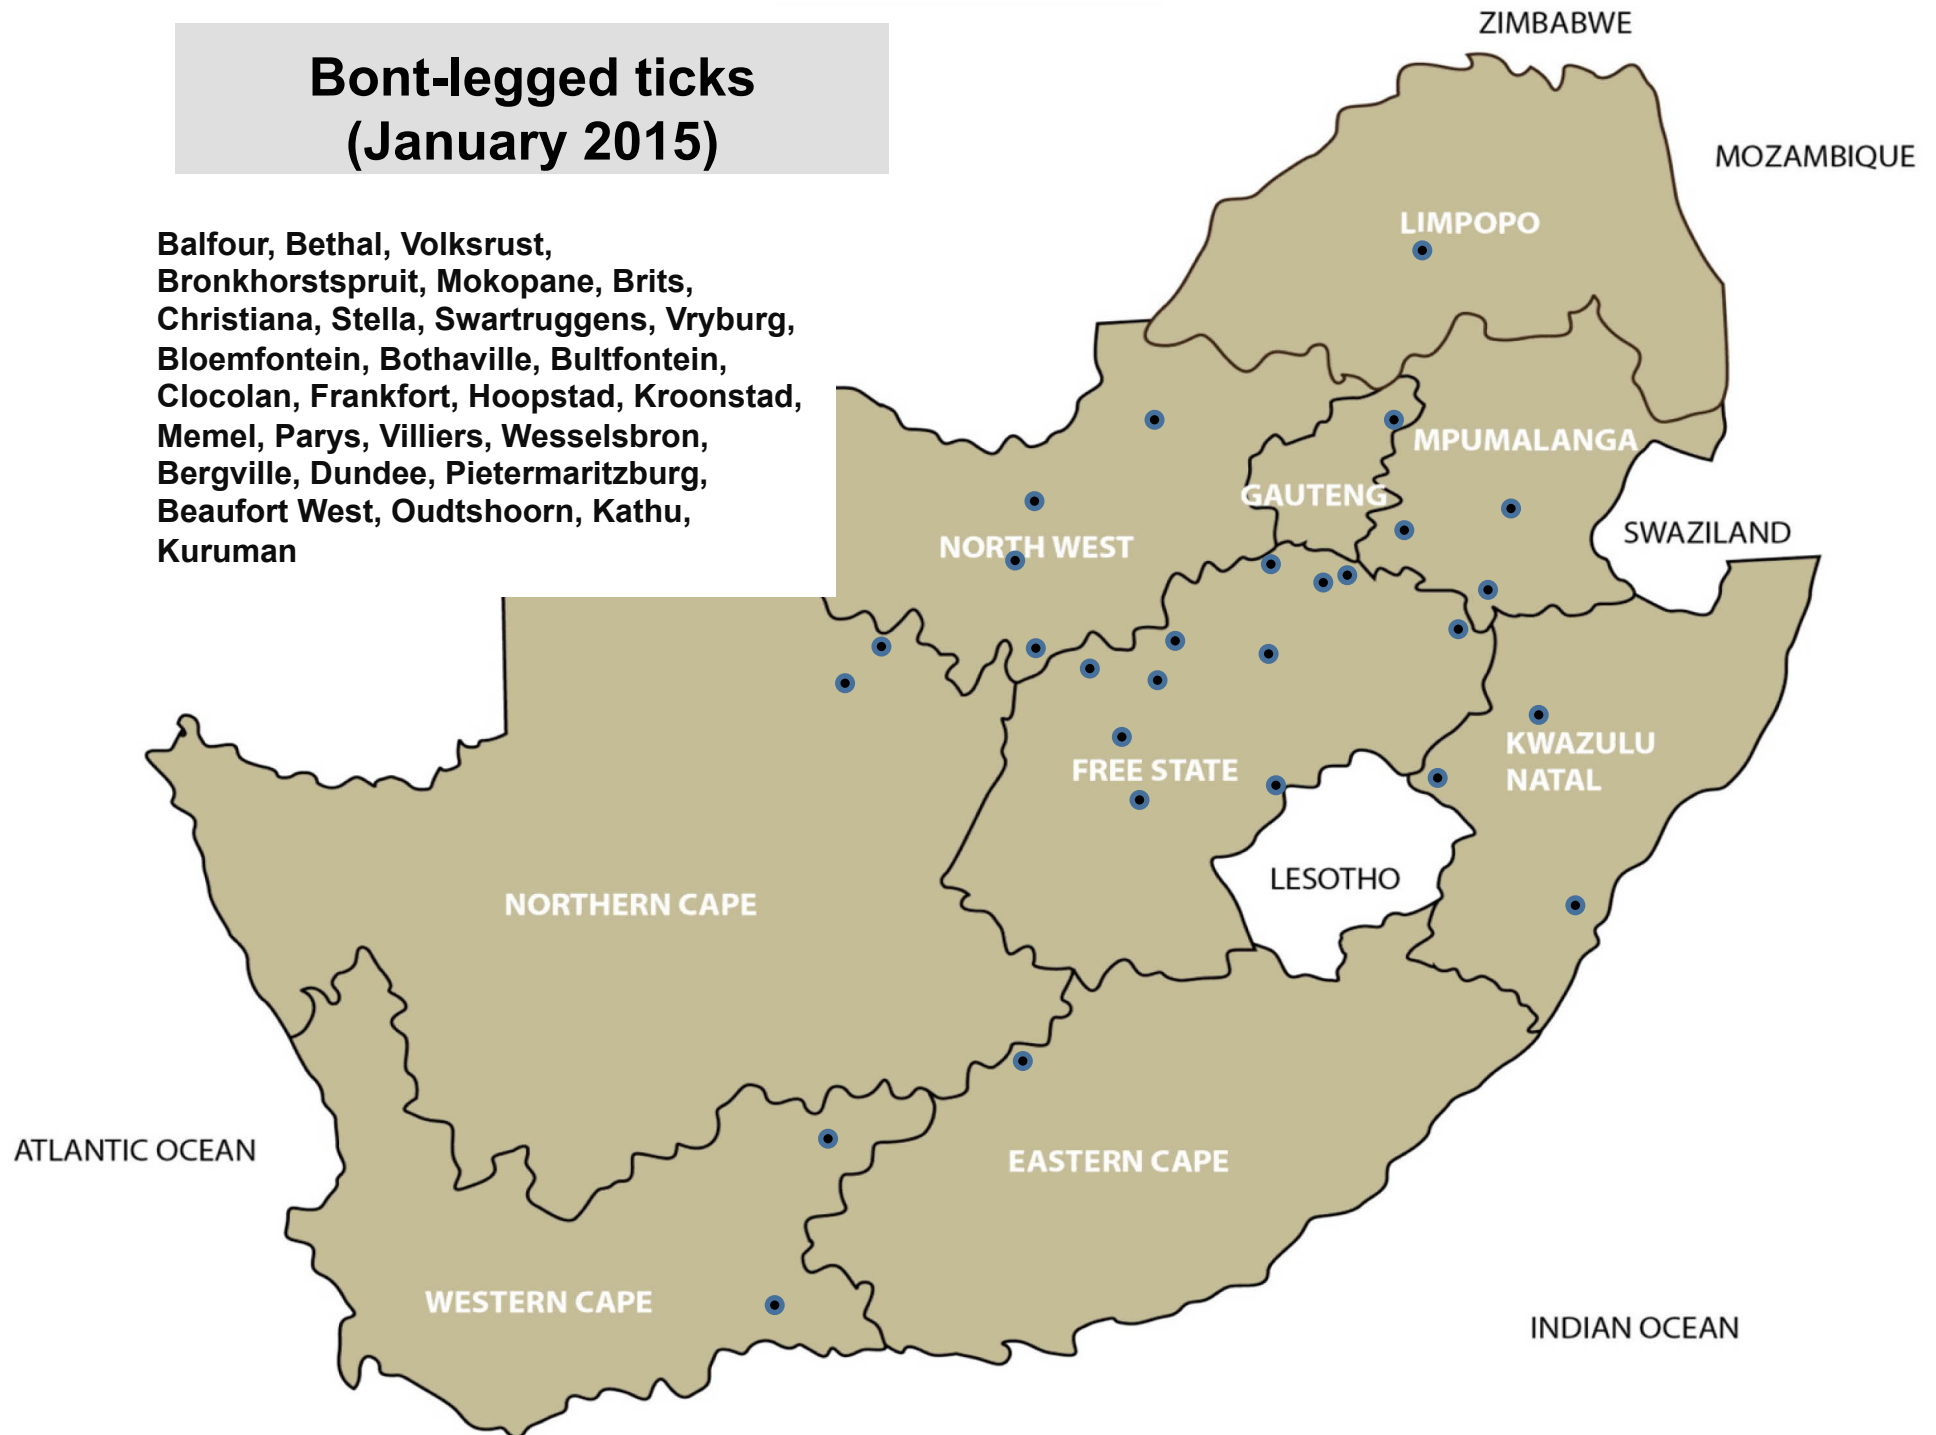

Resistant Blue ticks (January 2015)

Swartruggens, Vrede, Bergville, Dundee,
Pietermaritzburg, Vryheid

Bont ticks (January 2015)

Balfour, Lydenburg, Nelspruit, Pretoria, Bela-Bela, Mokopane, Polokwane, Brits, Schweizer-Reneke, Swartruggens, Bergville, Dundee, Eshowe, Estcourt, Mtubatuba, Pietermaritzburg, Pongola, Vryheid, Alexandria

Brown ear-ticks (January 2015)

Bethal, Delmas, Lydenburg, Middelburg, Nelspruit, Standerton, Volksrust, Bronkhorstspuit, Modimolle, Mokopane, Polokwane, Swartuggens, Ventersdorp, Villiers, Vrede, Bergville, Dundee, Estcourt, Ingogo, Newcastle, Pietermaritzburg, Pongola, Vryheid, Swellendam

Bont-legged ticks (January 2015)

Balfour, Bethal, Volksrust,
Bronkhorstspuit, Mokopane, Brits,
Christiana, Stella, Swartruggens, Vryburg,
Bloemfontein, Bothaville, Bultfontein,
Clocolan, Frankfort, Hoopstad, Kroonstad,
Memel, Parys, Villiers, Wesselsbron,
Bergville, Dundee, Pietermaritzburg,
Beaufort West, Oudtshoorn, Kathu,
Kuruman

Red-legged tick (January 2015)

Balfour, Volksrust, Mokopane, Christiana, Schweizer-Reneke, Swartruggens, Bethlehem, Bultfontein, Dewetsdorp, Hoopstad, Kroonstad, Memel, Villiers, Dundee, Pietermaritzburg, Underberg, Caledon