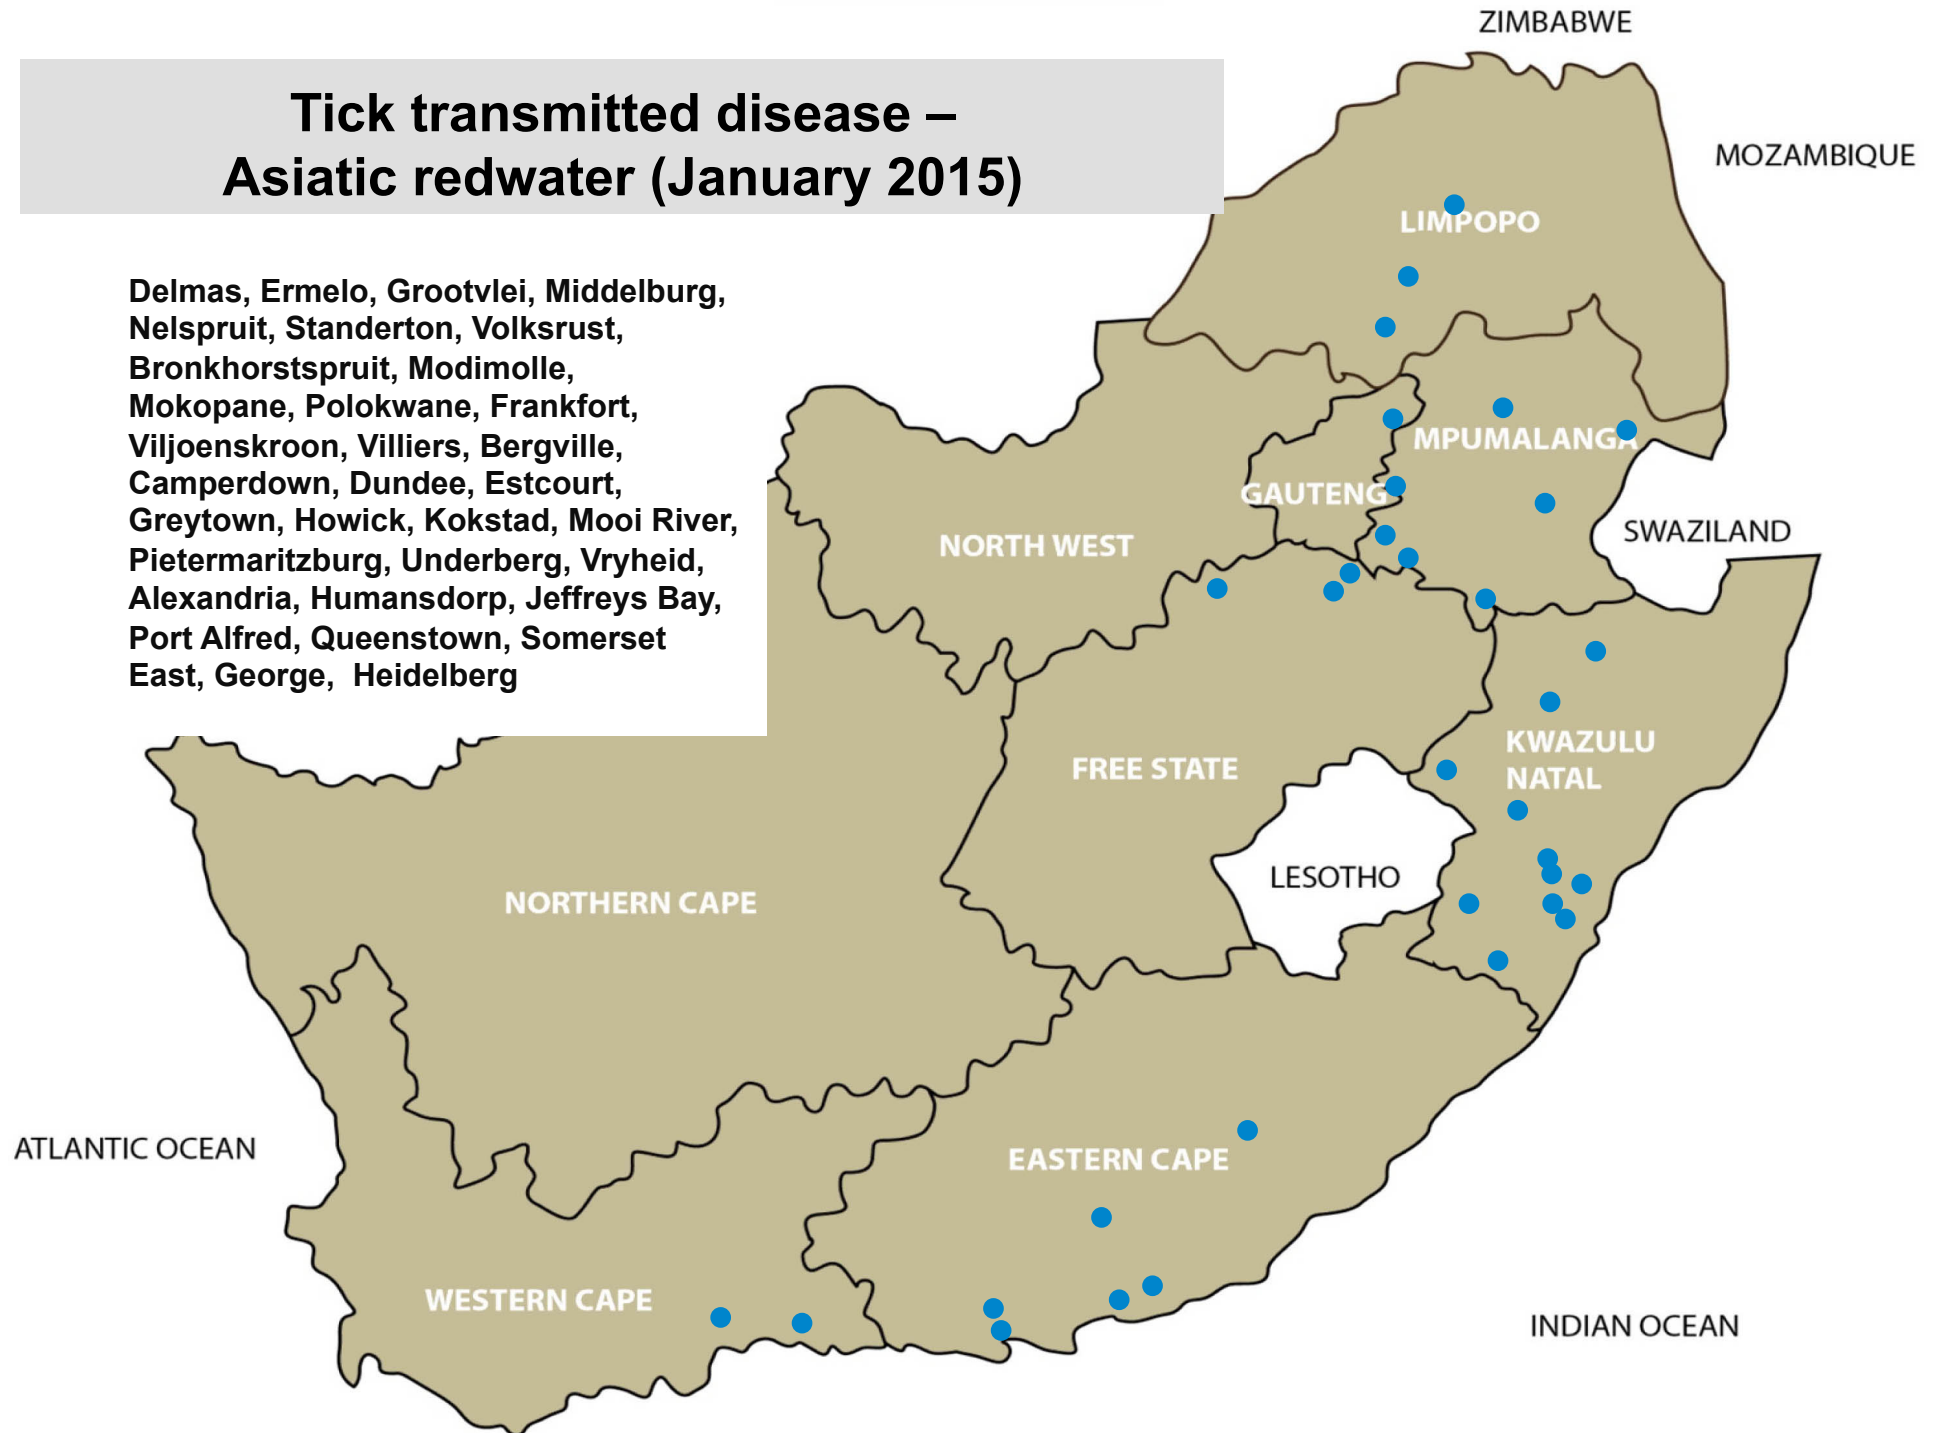

Screw-worm (January 2015)

Nelspruit, Modimolle, Mokopane,
Swartruggens, Reitz, Alexandria, Port Alfred

Nasal bot (January 2015)

Bronkhorstspuit, Bothaville, Parys, Reitz,
Villiers, Wesselsbron, Mooi River,
Mtubatuba

Coccidiosis (January 2015)

Nelspruit, Bronkhorstspuit, Nigel,
Pretoria, Polokwane, Memel, Villiers, Vrede,
Dundee, Mooi River, Mtubatuba,
Underberg, Alexandria, Graaff-Reinet,
Humansdorp, Jeffreys Bay, George,
Oudtshoorn, Stellenbosch

Tick transmitted disease - African redwater (January 2015)

Bethal, Lydenburg, Standerton, Mokopane,
Polokwane, Vaalwater, Bethlehem,
Frankfort, Harrismith, Kroonstad, Memel,
Villiers, Vrede, Bergville, Dundee, Eshowe,
Estcourt, Howick, Kokstad, Mtubatuba,
Newcastle, Pietermaritzburg, Underberg,
Vryheid, Alexandria, Humansdorp, Jeffreys
Bay, Port Alfred, Queenstown, Somerset
East, Uitenhage, Caledon, George,
Heidelberg, Swellendam, Wellington

Tick transmitted disease – Asiatic redwater (January 2015)

Delmas, Ermelo, Grootvlei, Middelburg, Nelspruit, Standerton, Volksrust, Bronkhorstspuit, Modimolle, Mokopane, Polokwane, Frankfort, Viljoenskroon, Villiers, Bergville, Camperdown, Dundee, Estcourt, Greytown, Howick, Kokstad, Mooi River, Pietermaritzburg, Underberg, Vryheid, Alexandria, Humansdorp, Jeffreys Bay, Port Alfred, Queenstown, Somerset East, George, Heidelberg