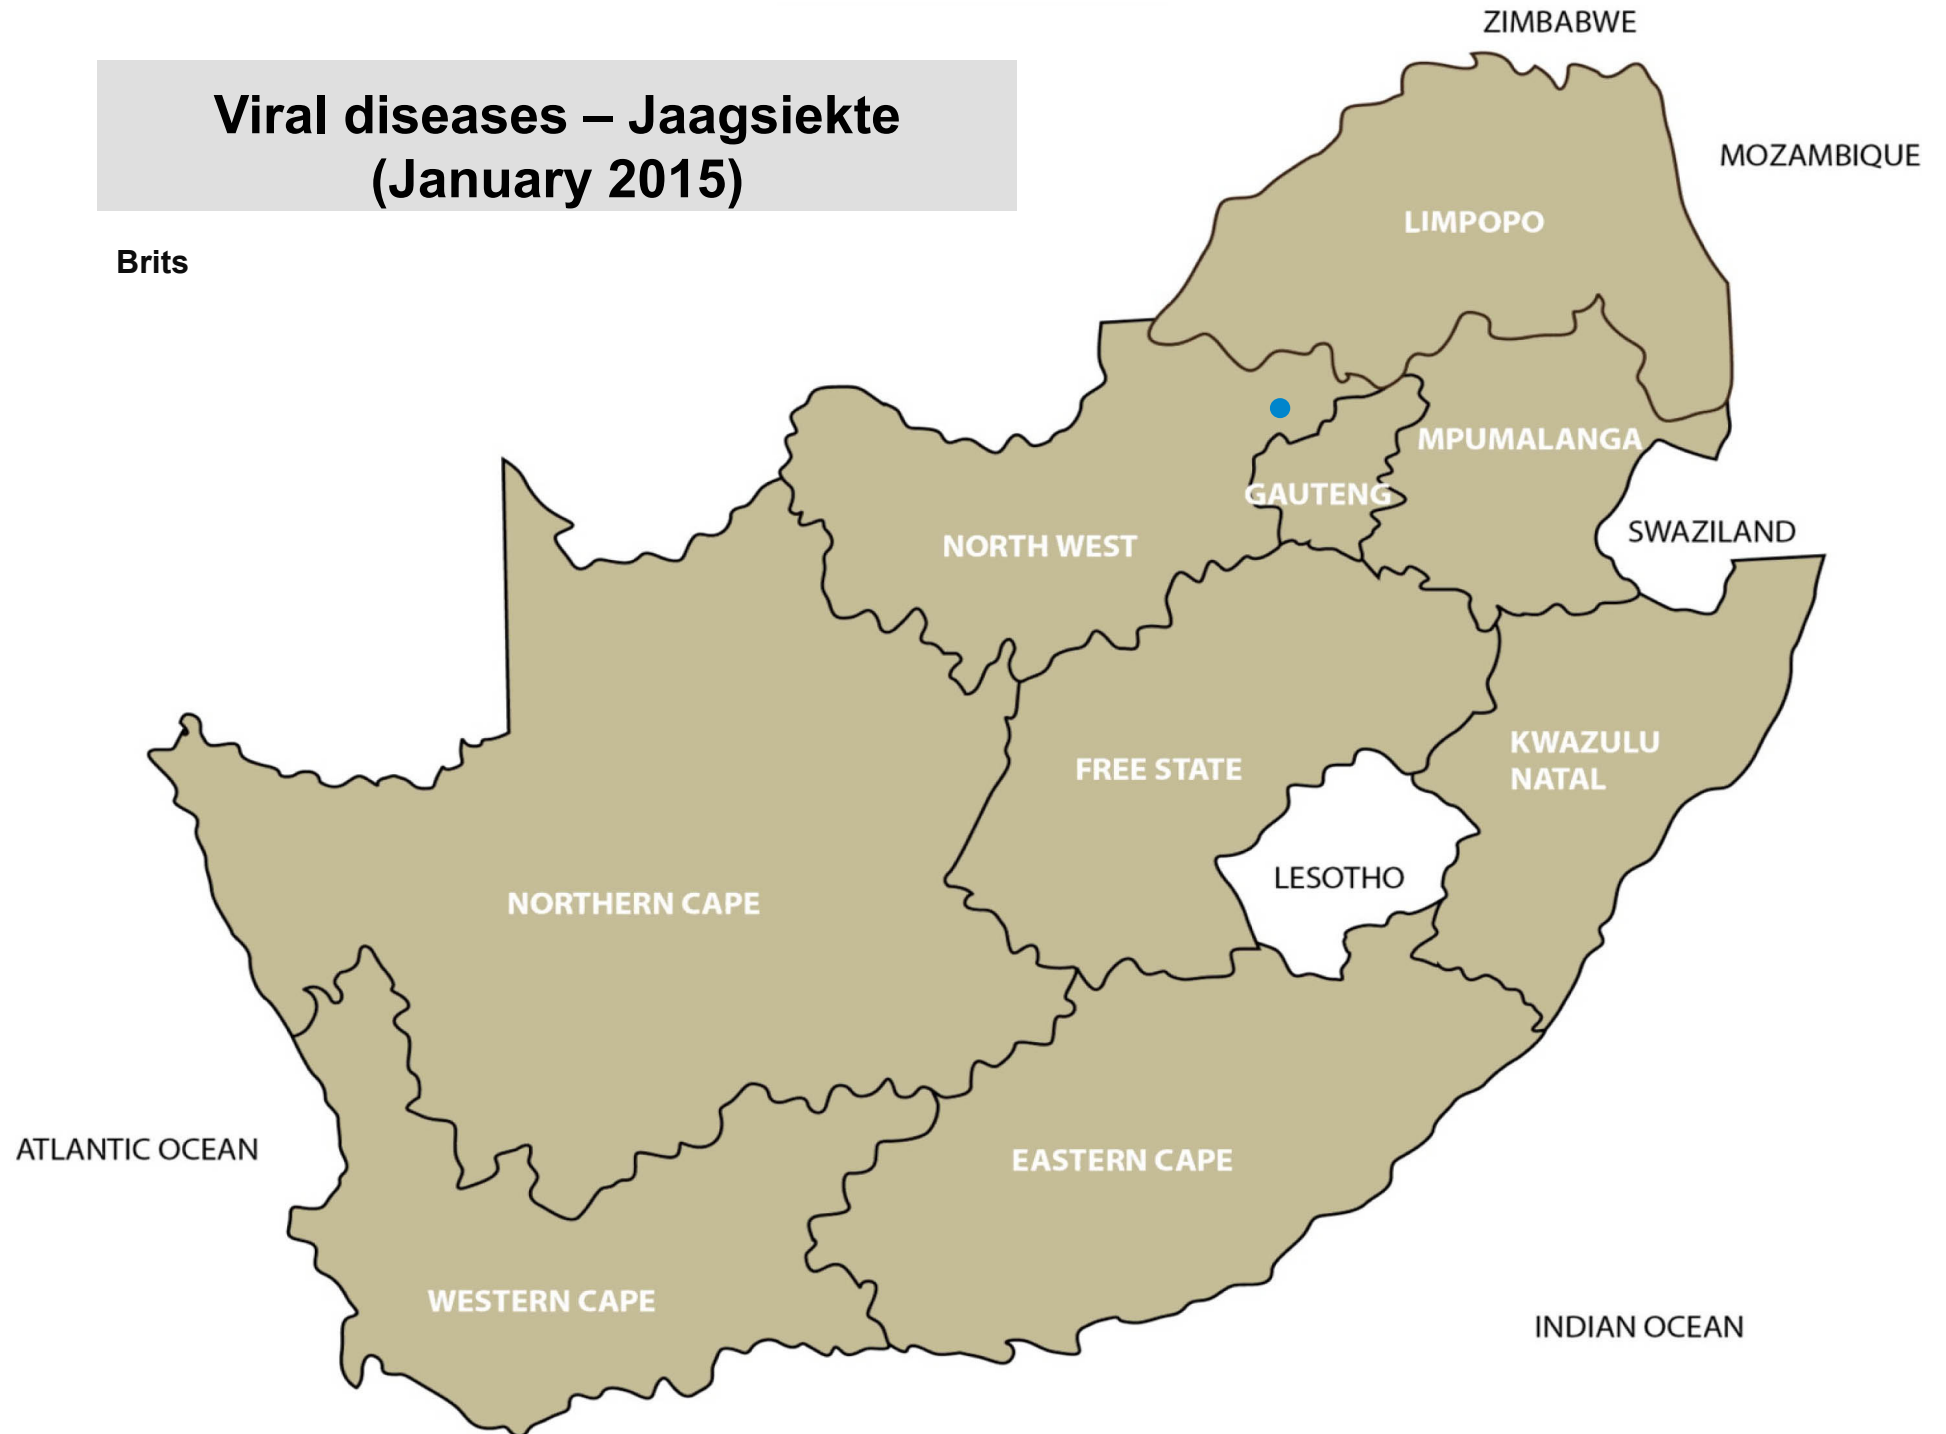

Viral diseases – Jaagsiekte (January 2015)

Brits