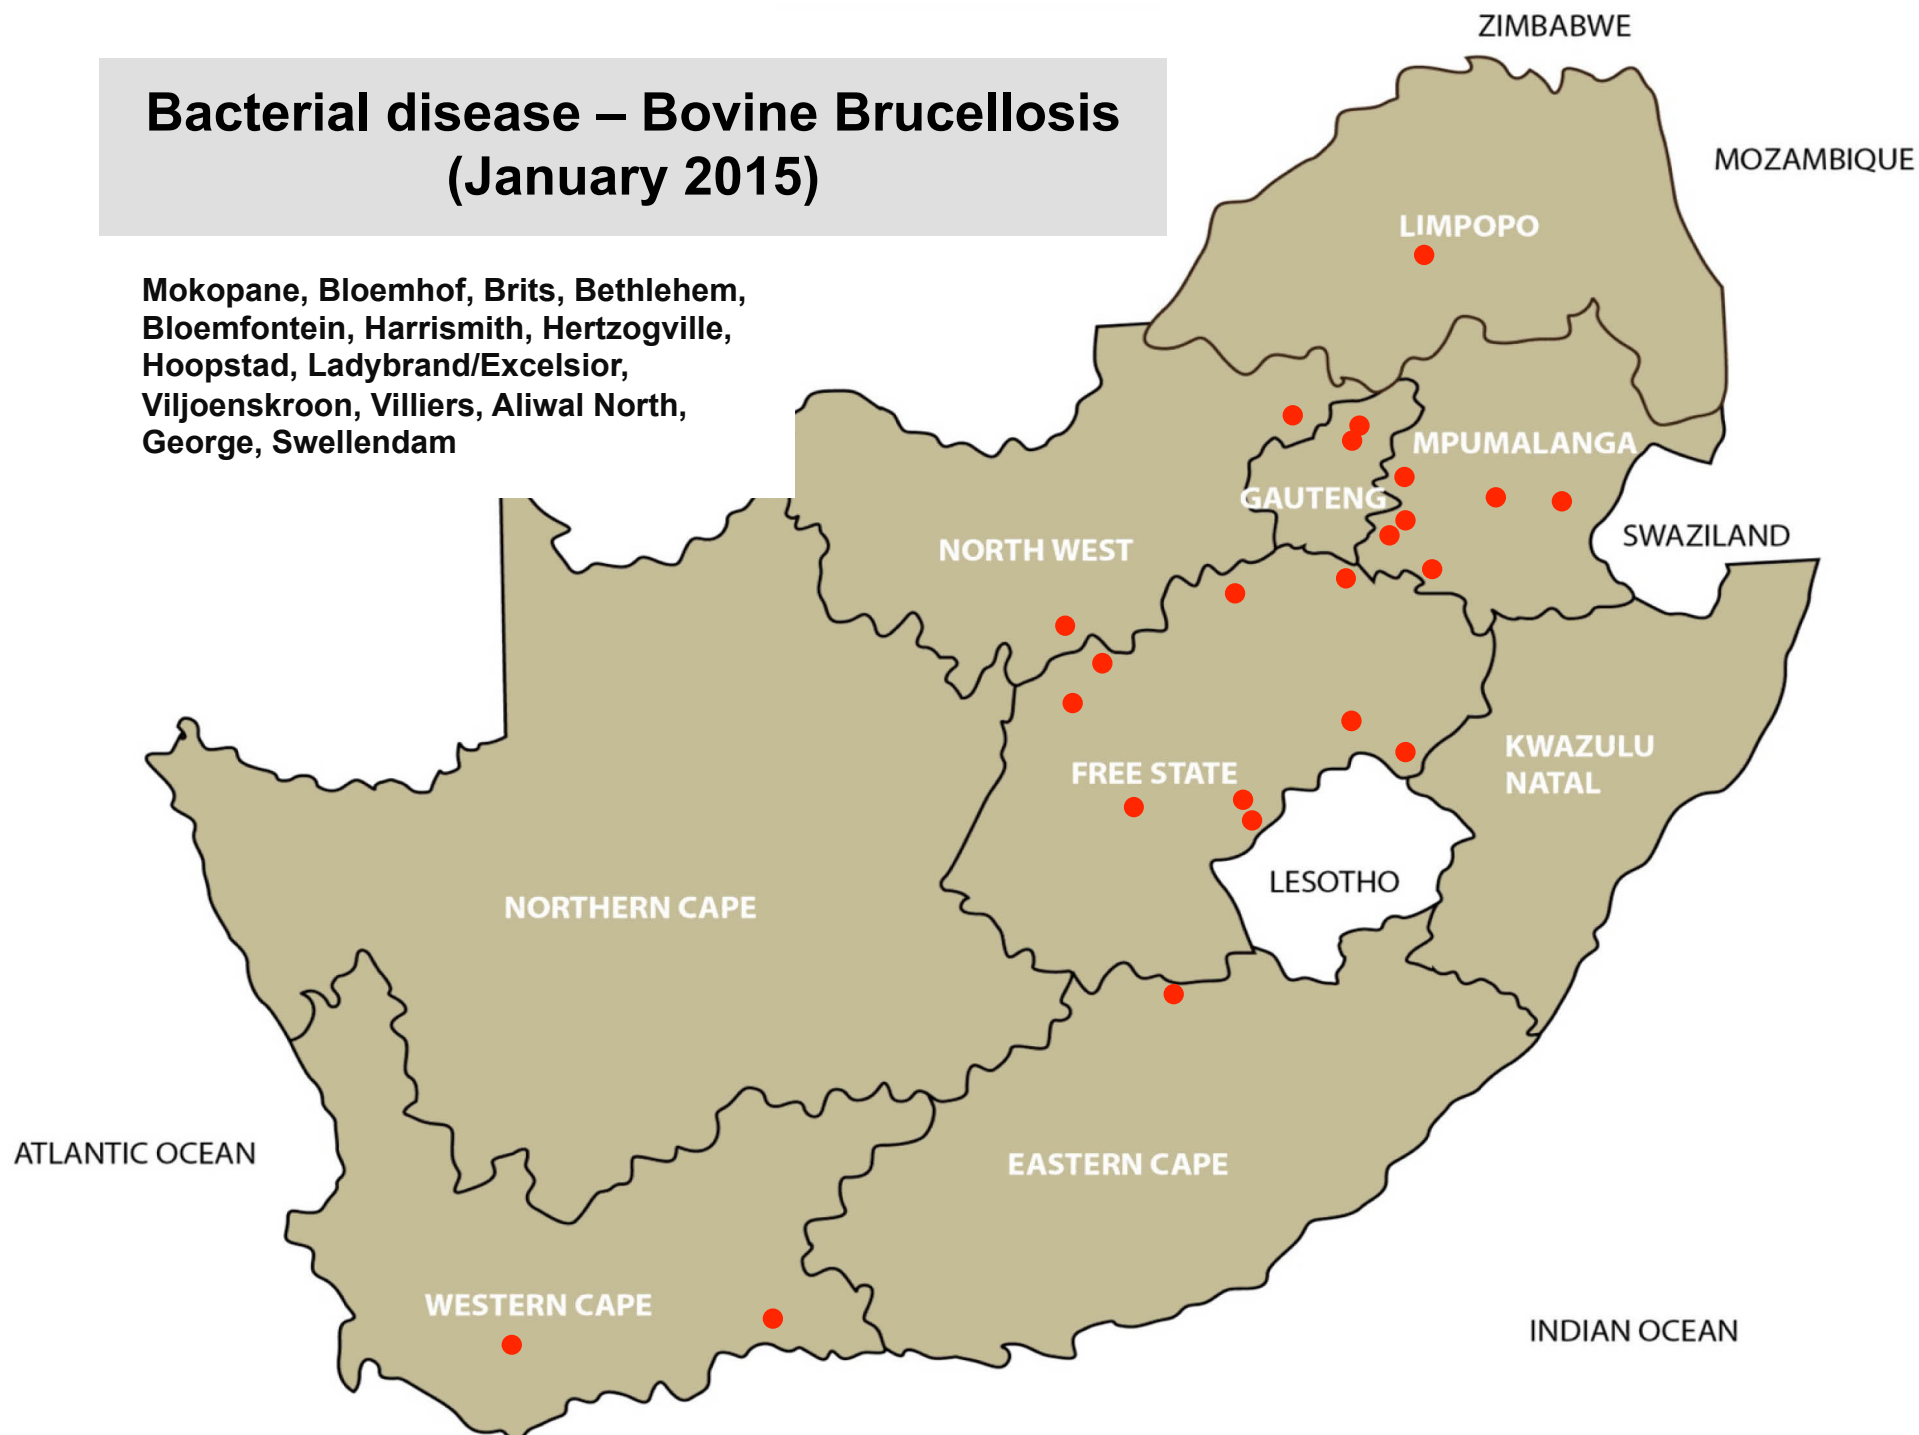

Viral disease – Orf (January 2015)

Nelspruit, Pretoria, Bloemhof,
Bothaville, Kroonstad, Villiers,
Bergville, Dundee, Kokstad, Mooi
River, Mtubatuba, Underberg, Vryheid,
Graaff-Reinet, Upington

Viral diseases – Rabies (Year 2014)

No reports

Viral diseases – Jaagsiekte (January 2015)

Brits

Bacterial disease – Bovine Brucellosis (January 2015)

Mokopane, Bloemhof, Brits, Bethlehem,
Bloemfontein, Harrismith, Hertzogville,
Hoopstad, Ladybrand/Excelsior,
Viljoenskroon, Villiers, Aliwal North,
George, Swellendam

Bacterial disease - Salmonellosis (January 2015)

Stella, Clocolan, Hertzogville, Vryburg,
Viljoenskroon, Pietermaritzburg,
Heidelberg, Stellenbosch

Bacterial disease – Enzoootic abortion (January 2015)

Kroonstad, Middelburg, Beaufort West

Bacterial disease – Johnes disease (January 2015)

Parys, Dundee, Darling, Wellington

Bacterial disease – Blackquarter (January 2015)

Delmas, Standerton, Mokopane, Polokwane, Ventersdorp, Bethlehem, Cloccolan, Frankfort, Harrismith, Kroonstad, Ladybrand/Excelsior, Memel, Reitz, Villiers, Bergville, Dundee, Estcourt, Howick, Kokstad, Mtubatuba, Pietermaritzburg, Underberg, Jeffreys Bay, George,