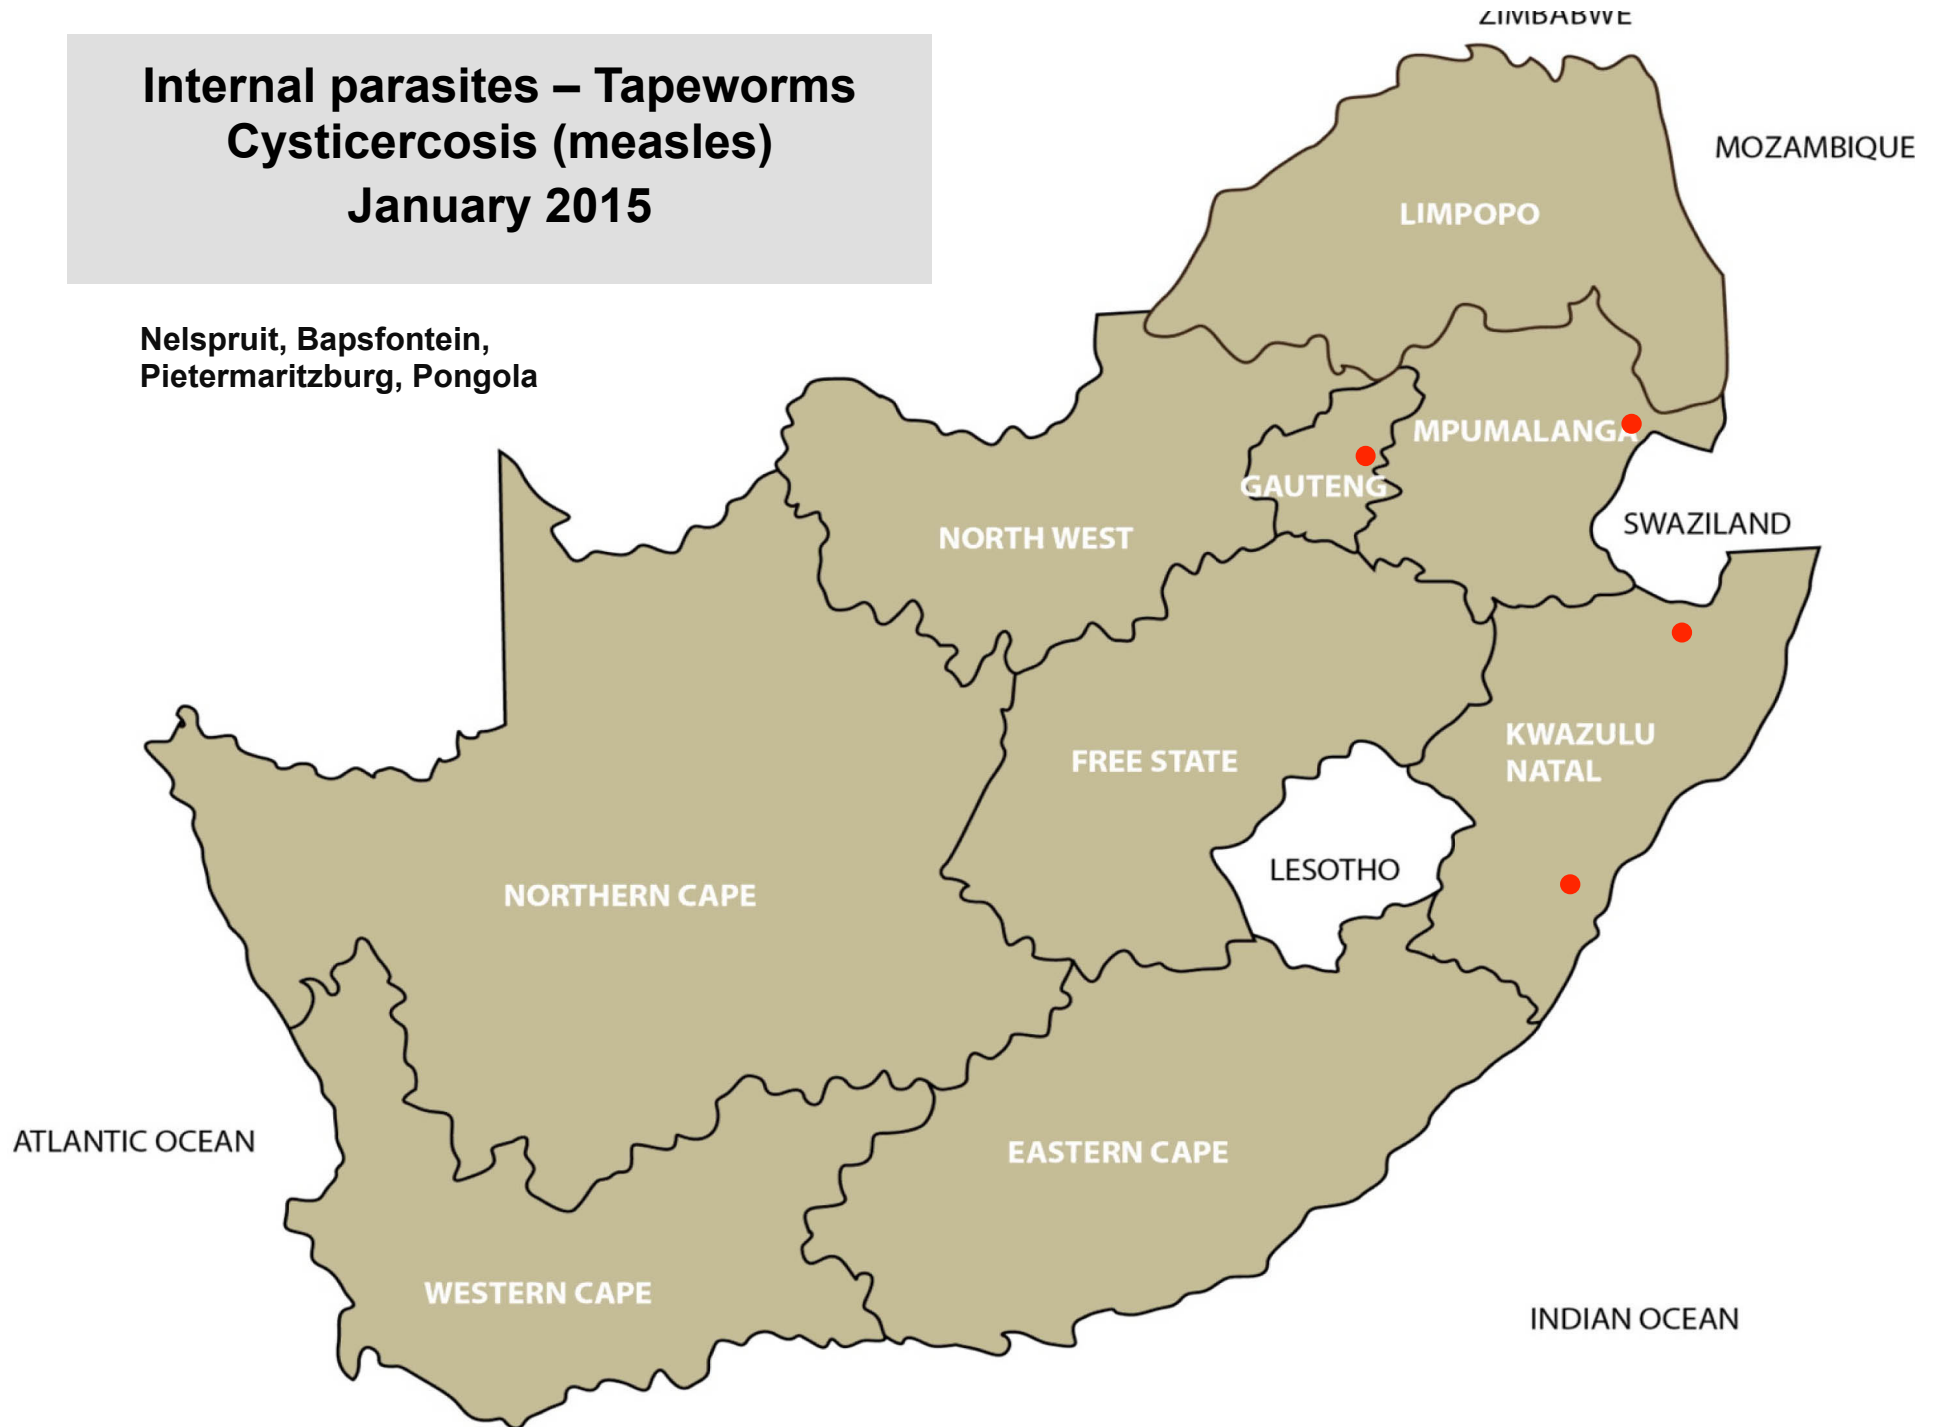

112 Reports (January 2015)

Internal parasites – Roundworms (January 2015)

Bethal, Ermelo, Grootvlei, Lydenburg, Middelburg, Nelspruit, Piet Retief, Standerton, Bapsfontein, Bronkhorstspuit, Krugersdorp, Onderstepoort, Pretoria, Bela-Bela, Modimolle, Mokopane, Polokwane, Vaalwater, Ventersdorp, Bethlehem, Bloemfontein, Bothaville, Clocolan, Frankfort, Harrismith, Hertzogville, Hoopstad, Kroonstad, Ladybrand/Excelsior, Memel, Parys, Reitz, Viljoenskroon, Villiers, Vrede, Wesselsbron, Zastron, Bergville, Dundee, Estcourt, Howick, Mooi River, Mtubatuba, Vryheid, Aliwal North, Graaff-Reinet, Humansdorp, Jeffreys Bay, Middelburg, Port Alfred, Somerset East, George, Heidelberg, Kimberley, Kuruman

Internal parasites – Resistant roundworms (January 2015)

Balfour, Nelspruit, Volksrust, Pretoria,
Bloemhof, Bloemfontein, Hoopstad,
Ladybrand/Excelsior, Reitz, Villiers, Aliwal
North, Graaff-Reinet, Humansdorp

Internal parasites – Tapeworms (January 2015)

Standerton, Volksrust,
Bronkhorstspuit, Polokwane,
Ventersdorp, Bethlehem, Hoopstad,
Memel, Reitz, Villiers, Wesselsbron,
Bergville, Graaff-Reinet, Humansdorp,
Queenstown

**Internal parasites – Tapeworms
Cysticercosis (measles)
January 2015**

Nelspruit, Bapsfontein,
Pietermaritzburg, Pongola

Internal parasites – Liver fluke worms (January 2015)

Bethlehem, Ficksburg, Frankfort,
Vrede, Dundee, Howick, Underberg,
Somerset East, George