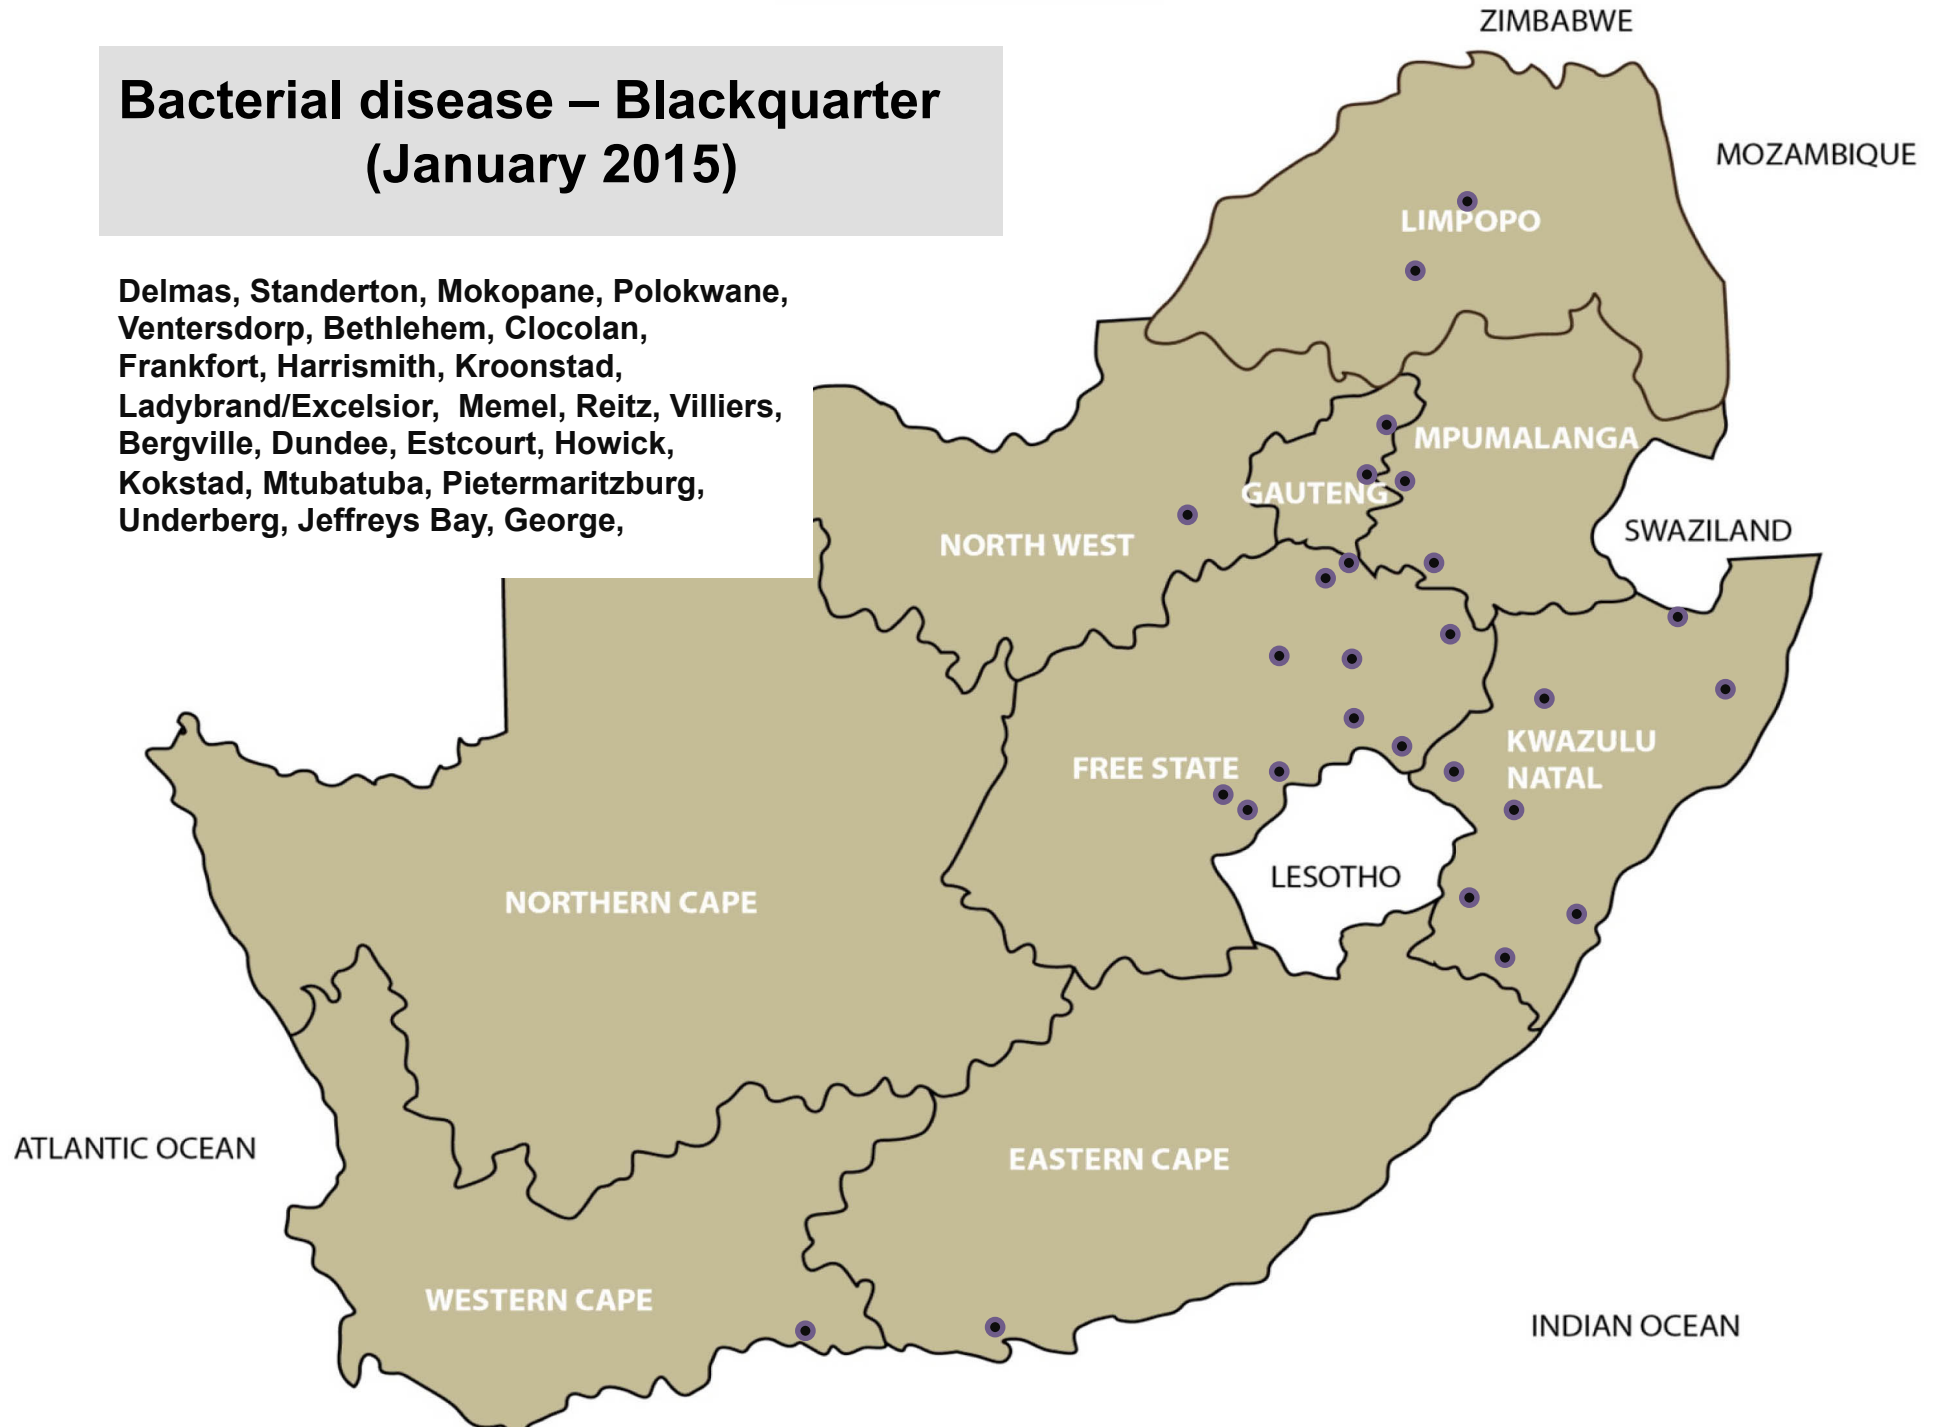

Bacterial disease – Ovine brucellosis - *Brucella ovis* (January 2015)

Pretoria, Bergville, Uppington

Bacterial disease – *E.coli* (January 2015)

Balfour, Volksrust, Nigel, Christiana,
Bothaville, Clocolan, Hoopstad, Dundee,
Howick, Jeffreys Bay, George,
Malmesbury, Stellenbosch, Kuruman

Bacterial disease - Salmonellosis (January 2015)

Stella, Clocolan, Hertzogville, Vryburg,
Viljoenskroon, Pietermaritzburg,
Heidelberg, Stellenbosch

Bacterial disease – Enzoootic abortion (January 2015)

Kroonstad, Middelburg, Beaufort West

Bacterial disease – Johnes disease (January 2015)

Parys, Dundee, Darling, Wellington

Bacterial disease – Blackquarter (January 2015)

Delmas, Standerton, Mokopane, Polokwane, Ventersdorp, Bethlehem, Cloccolan, Frankfort, Harrismith, Kroonstad, Ladybrand/Excelsior, Memel, Reitz, Villiers, Bergville, Dundee, Estcourt, Howick, Kokstad, Mtubatuba, Pietermaritzburg, Underberg, Jeffreys Bay, George,

Bacterial disease – Blood gut (sheep) (January 2015)

Villiers, Graaff-Reinet

Bacterial disease – Pulpy kidney (January 2015)

Standerton, Volksrust, Polokwane,
Christiana, Bothaville, Clocolan,
Hoopstad, Memel, Reitz, Villiers, Kokstad,
Aliwal North, Graaff-Reinet, Jeffreys Bay,
Somerset East, Beaufort West