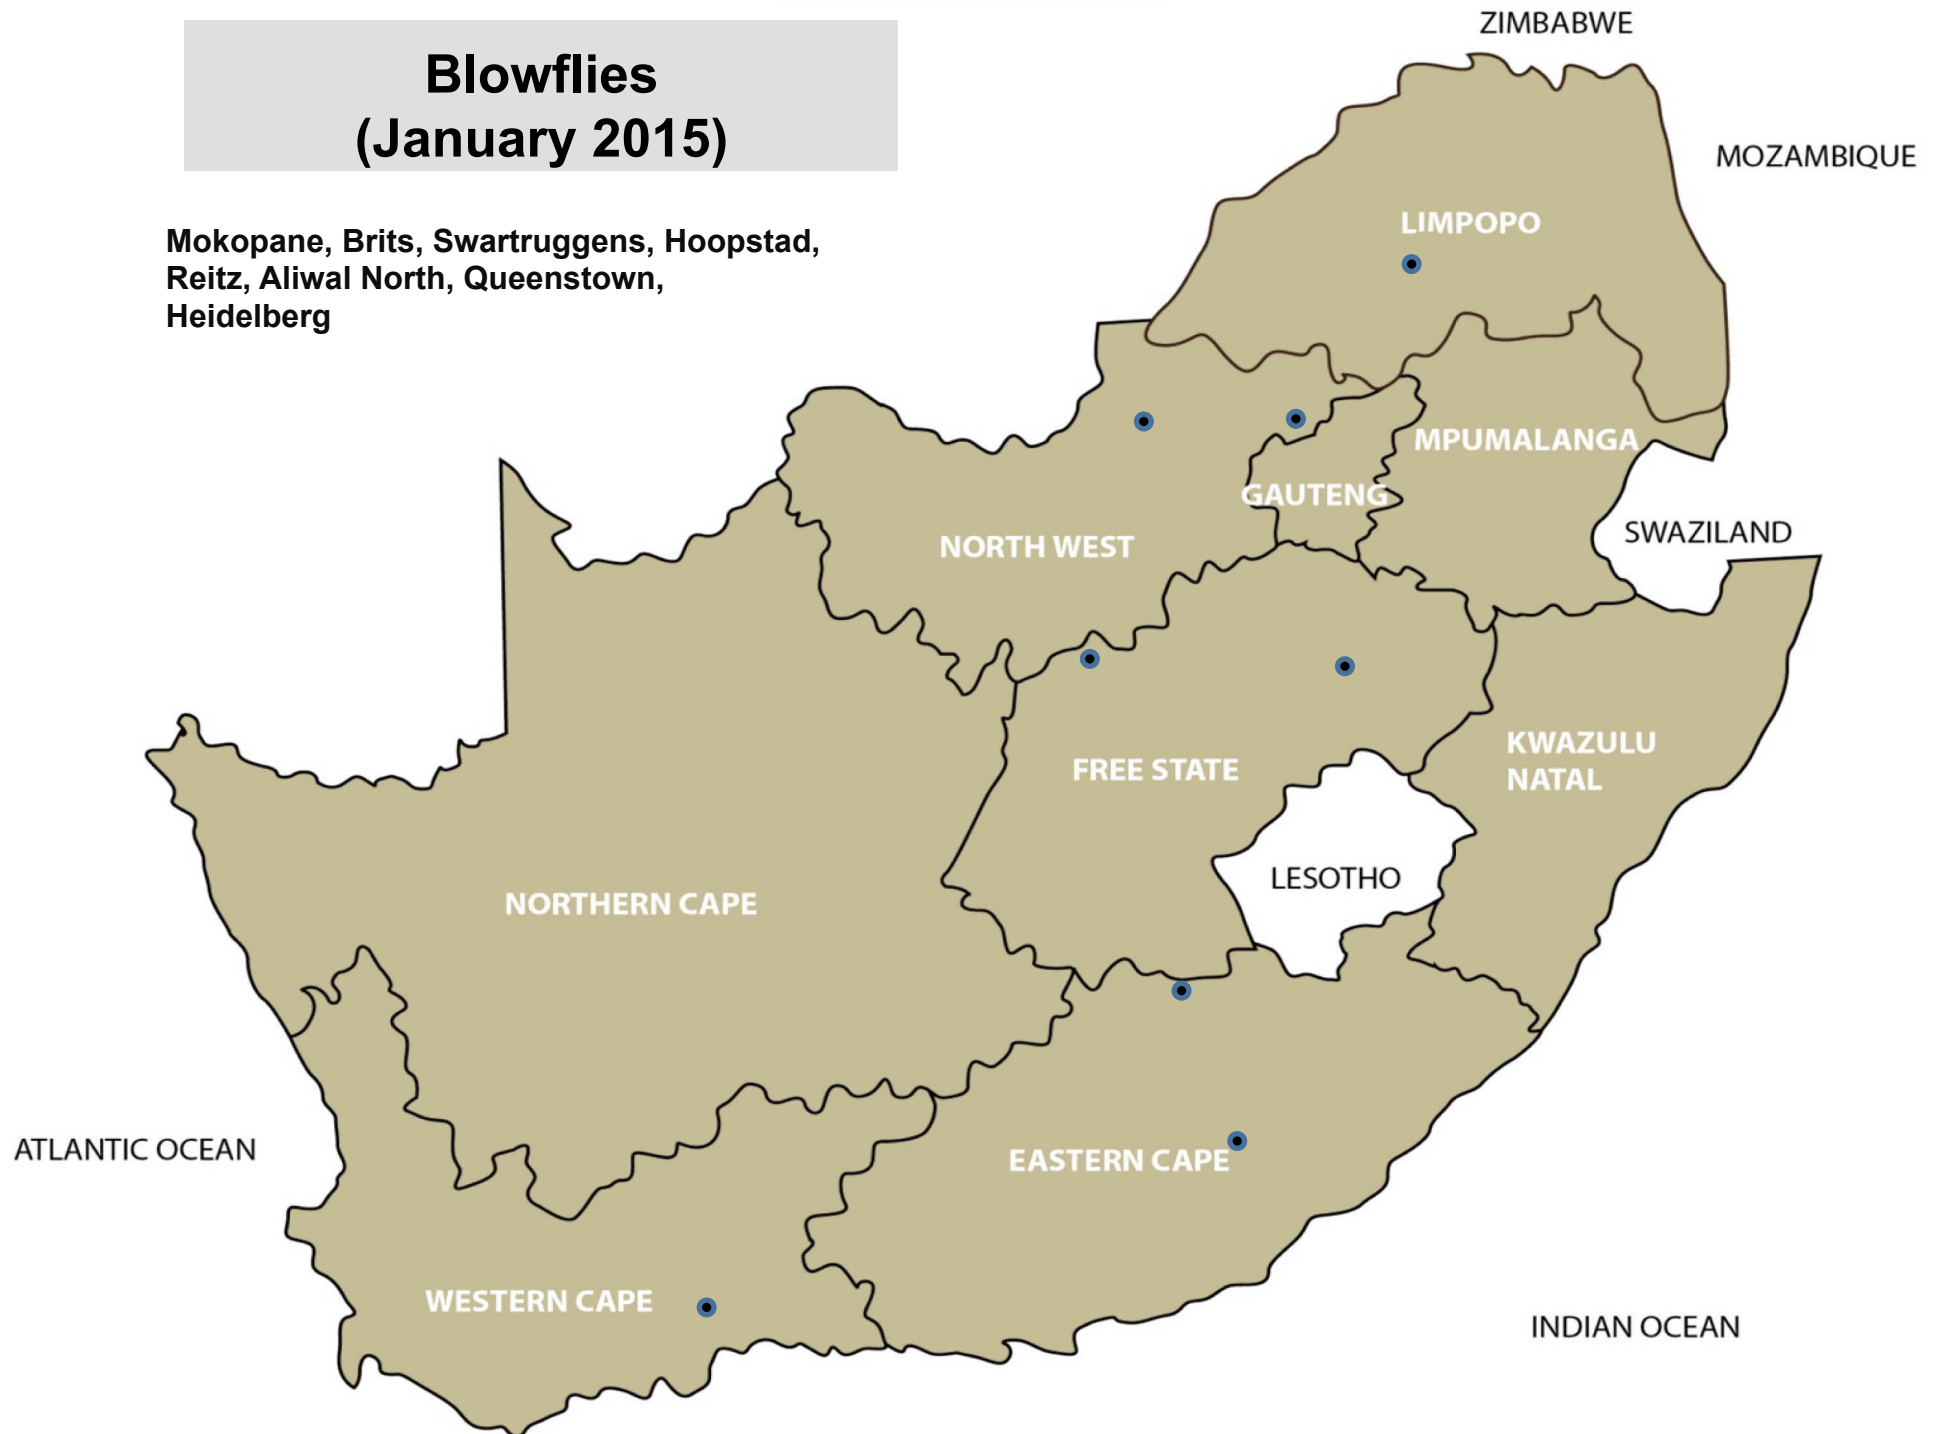

Red-legged tick (January 2015)

Balfour, Volksrust, Mokopane, Christiana, Schweizer-Reneke, Swartruggens, Bethlehem, Bultfontein, Dewetsdorp, Hoopstad, Kroonstad, Memel, Villiers, Dundee, Pietermaritzburg, Underberg, Caledon

Paralysis ticks (January 2015)

Villiers, Bergville

Biting lice (Red lice) (Year 2014)

Balfour, Ceres

Sucking lice (Blue lice) (January 2015)

No reports

Blowflies (January 2015)

Mokopane, Brits, Swartruggens, Hoopstad,
Reitz, Aliwal North, Queenstown,
Heidelberg

Screw-worm (January 2015)

Nelspruit, Modimolle, Mokopane,
Swartruggens, Reitz, Alexandria, Port Alfred

Nasal bot (January 2015)

Bronkhorstspuit, Bothaville, Parys, Reitz,
Villiers, Wesselsbron, Mooi River,
Mtubatuba

Tick transmitted disease - African redwater (January 2015)

Bethal, Lydenburg, Standerton, Mokopane,
Polokwane, Vaalwater, Bethlehem,
Frankfort, Harrismith, Kroonstad, Memel,
Villiers, Vrede, Bergville, Dundee, Eshowe,
Estcourt, Howick, Kokstad, Mtubatuba,
Newcastle, Pietermaritzburg, Underberg,
Vryheid, Alexandria, Humansdorp, Jeffreys
Bay, Port Alfred, Queenstown, Somerset
East, Uitenhage, Caledon, George,
Heidelberg, Swellendam, Wellington