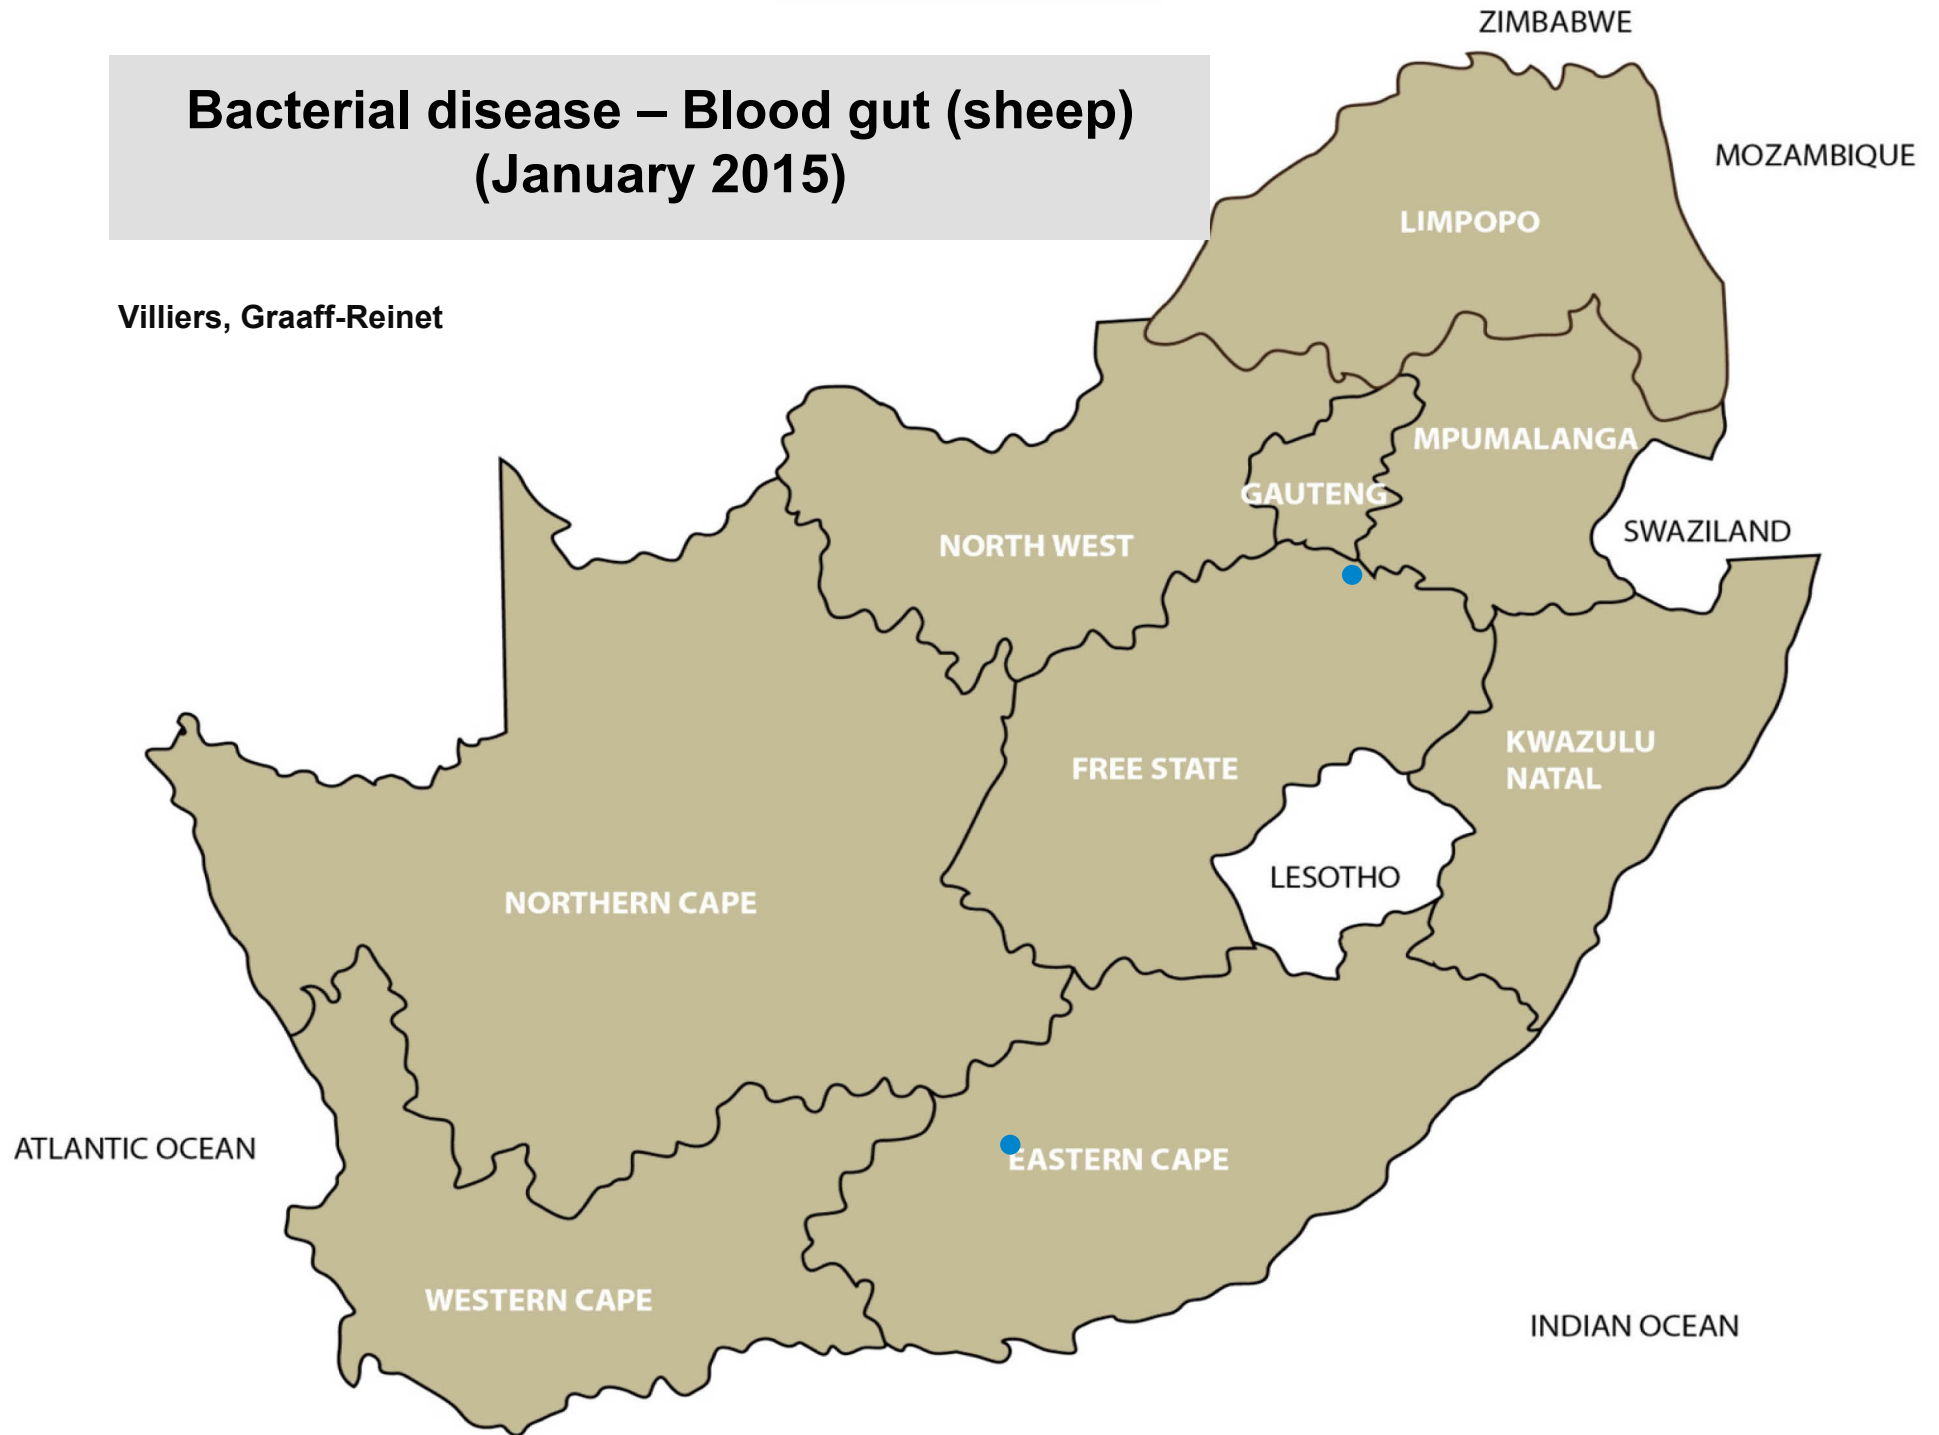

Bacterial disease - Swelled head (January 2015)

Volkstrust, Bronkhorstspuit, Mokopane,
Parys, Villiers, Kokstad, Vryheid

Bacterial disease – Red gut (cattle) (January 2015)

Standerton, Clocolan, Hoopstad,
Ladybrand/Excelsior, Viljoenskroon, Villiers,
Bergville, Dundee, Vryheid, Alexandria

Bacterial disease – Blood gut (sheep) (January 2015)

Villiers, Graaff-Reinet

Bacterial disease – Pulpy kidney (January 2015)

Standerton, Volksrust, Polokwane,
Christiana, Bothaville, Clocolan,
Hoopstad, Memel, Reitz, Villiers, Kokstad,
Aliwal North, Graaff-Reinet, Jeffreys Bay,
Somerset East, Beaufort West