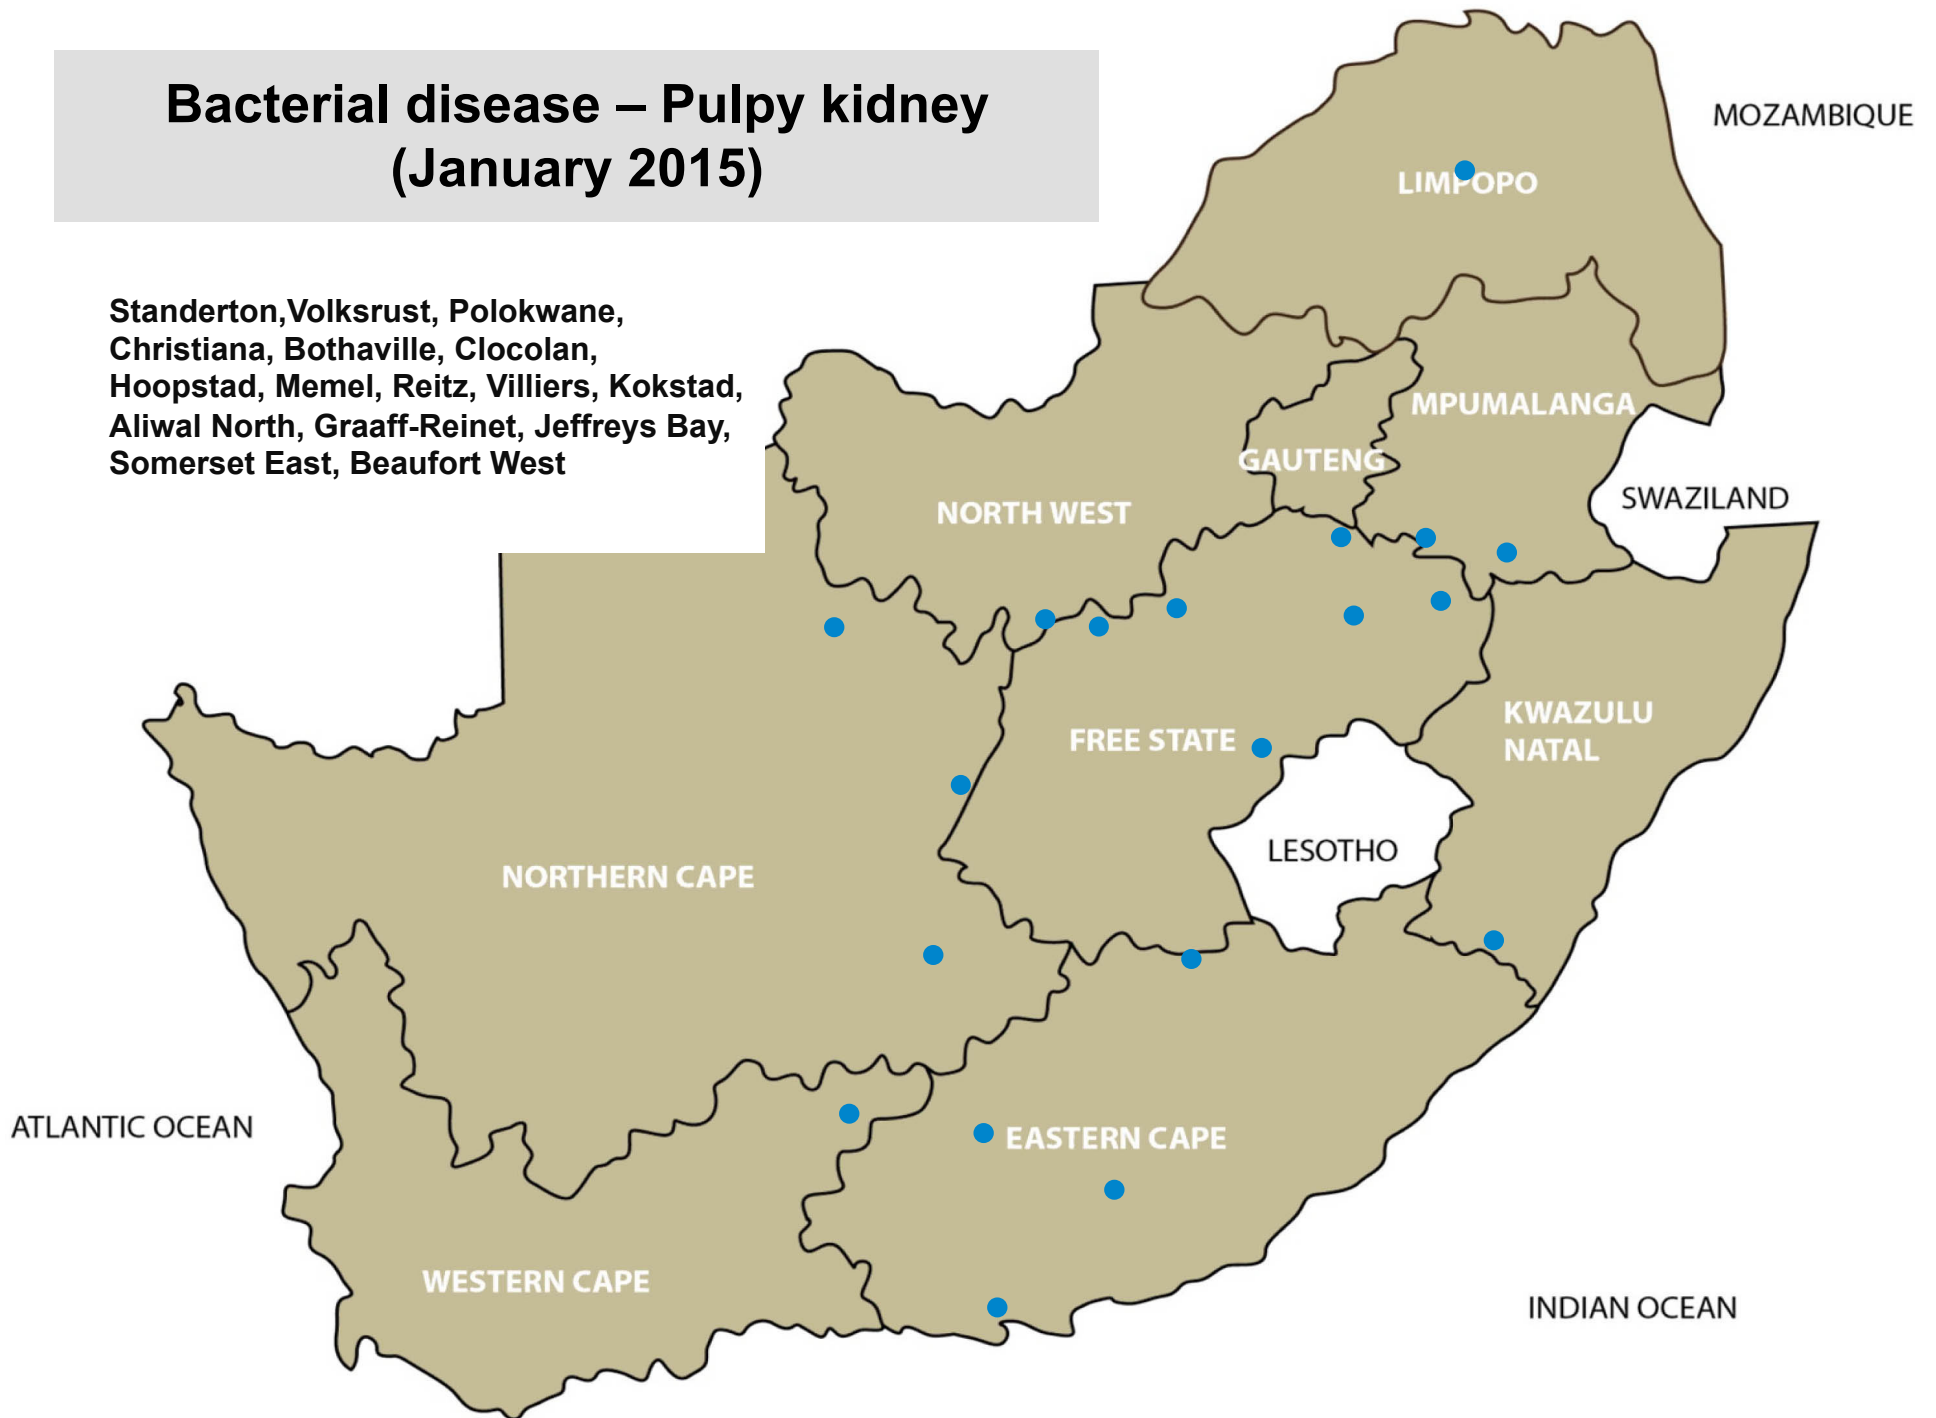

Bacterial disease – Johnes disease (January 2015)

Parys, Dundee, Darling, Wellington

Bacterial disease – Blackquarter (January 2015)

Delmas, Standerton, Mokopane, Polokwane, Ventersdorp, Bethlehem, Cloccolan, Frankfort, Harrismith, Kroonstad, Ladybrand/Excelsior, Memel, Reitz, Villiers, Bergville, Dundee, Estcourt, Howick, Kokstad, Mtubatuba, Pietermaritzburg, Underberg, Jeffreys Bay, George,

Bacterial disease - Swelled head (January 2015)

Volkstrust, Bronkhorstspuit, Mokopane,
Parys, Villiers, Kokstad, Vryheid

Bacterial disease – Red gut (cattle) (January 2015)

Standerton, Clocolan, Hoopstad,
Ladybrand/Excelsior, Viljoenskroon, Villiers,
Bergville, Dundee, Vryheid, Alexandria

Bacterial disease – Blood gut (sheep) (January 2015)

Villiers, Graaff-Reinet

Bacterial disease – Pulpy kidney (January 2015)

Standerton, Volksrust, Polokwane,
Christiana, Bothaville, Clocolan,
Hoopstad, Memel, Reitz, Villiers, Kokstad,
Aliwal North, Graaff-Reinet, Jeffreys Bay,
Somerset East, Beaufort West