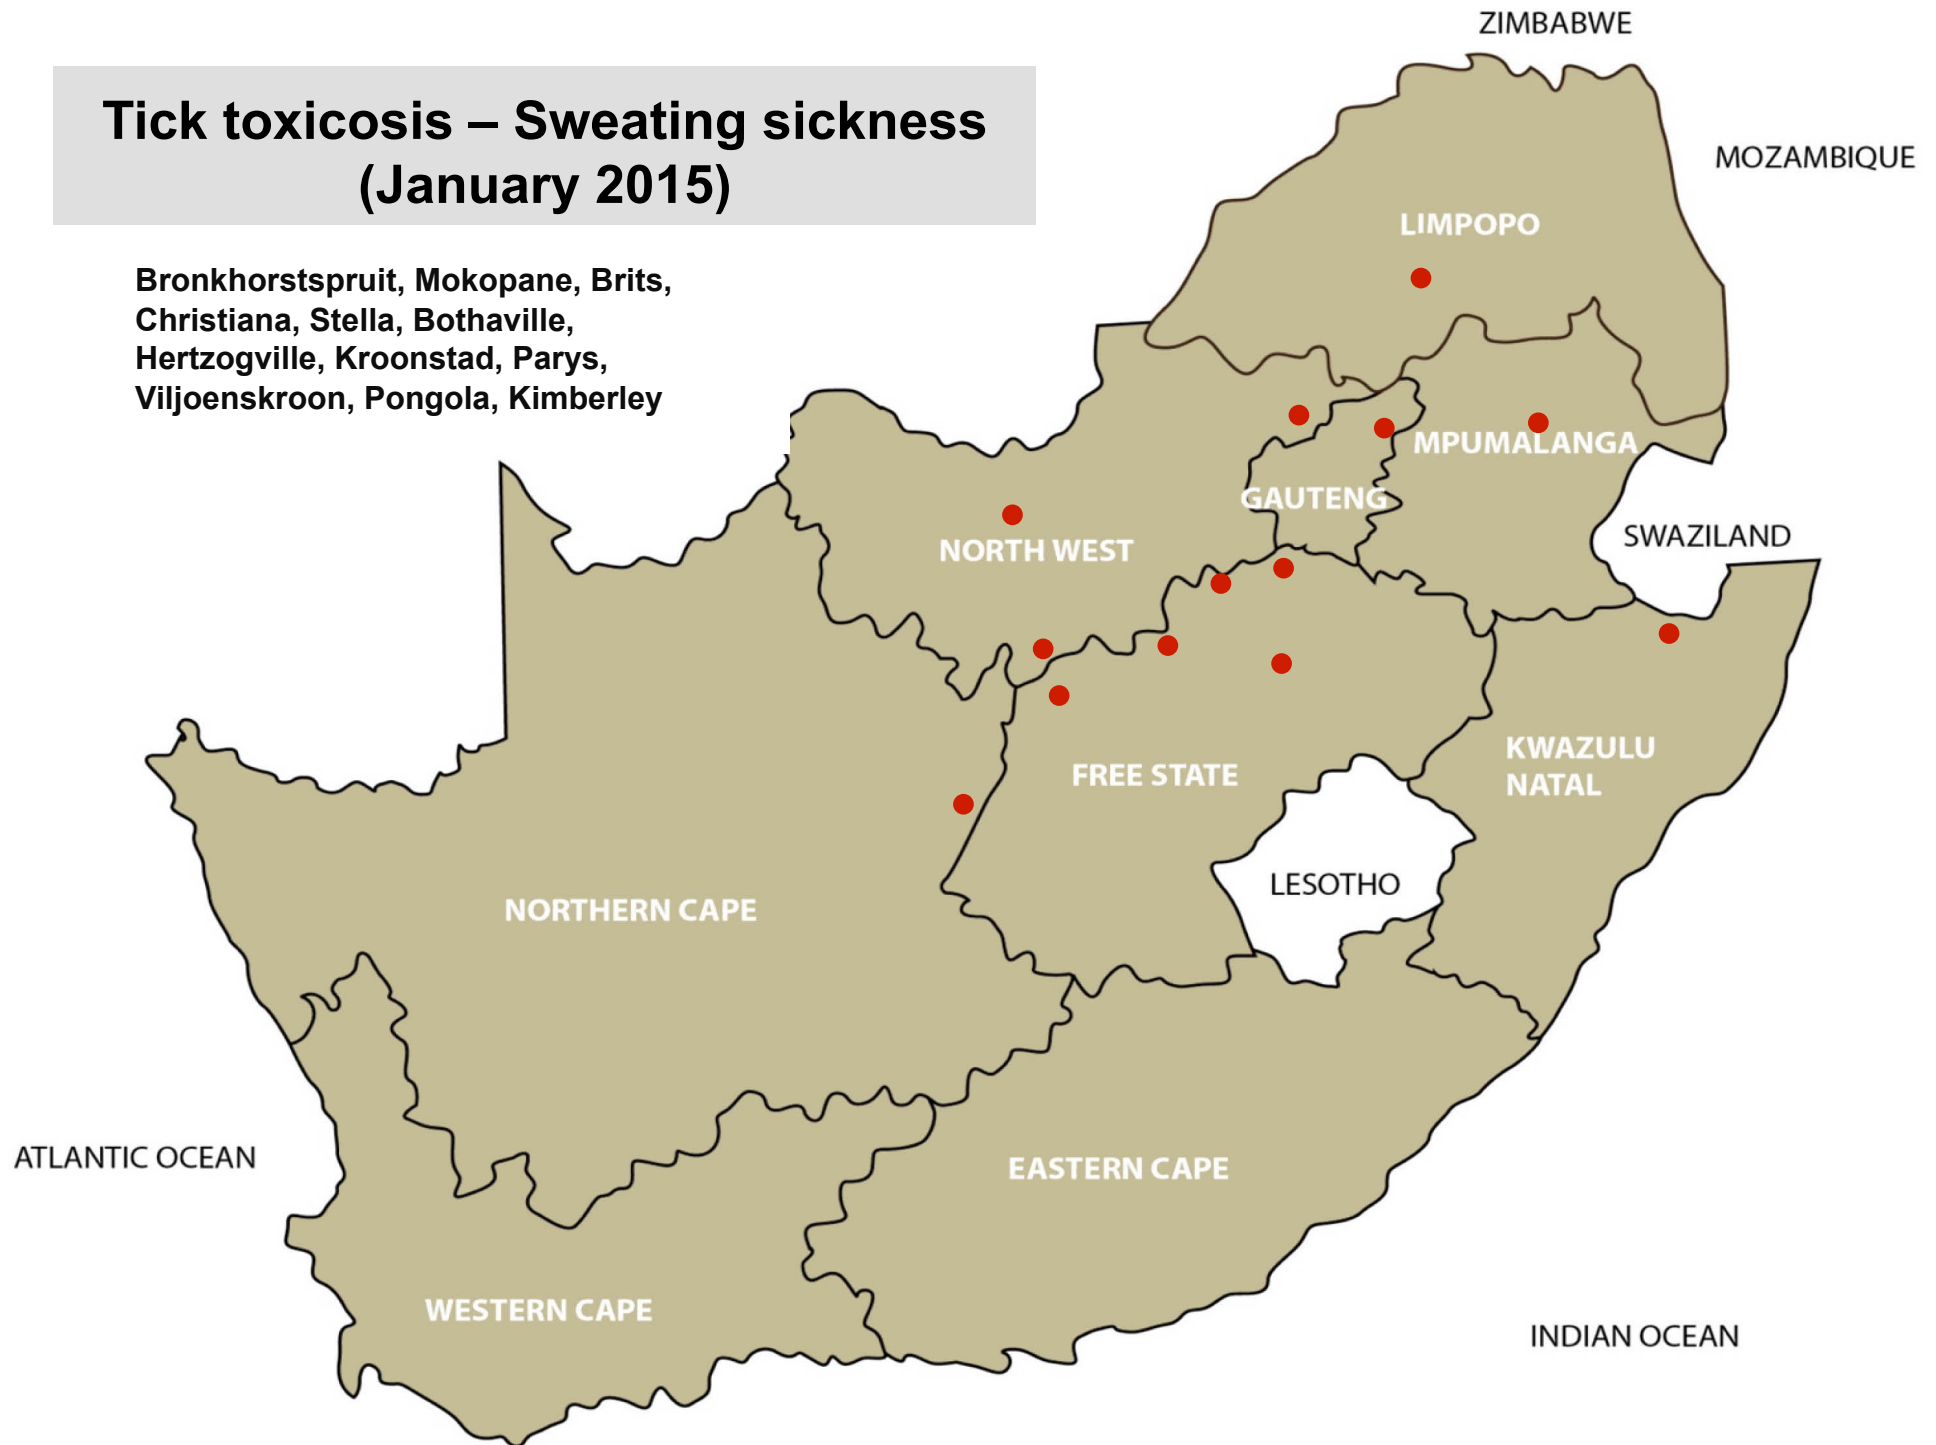

Tick toxicosis – Sweating sickness (January 2015)

Bronkhorstspuit, Mokopane, Brits,
Christiana, Stella, Bothaville,
Hertzogville, Kroonstad, Parys,
Viljoenskroon, Pongola, Kimberley