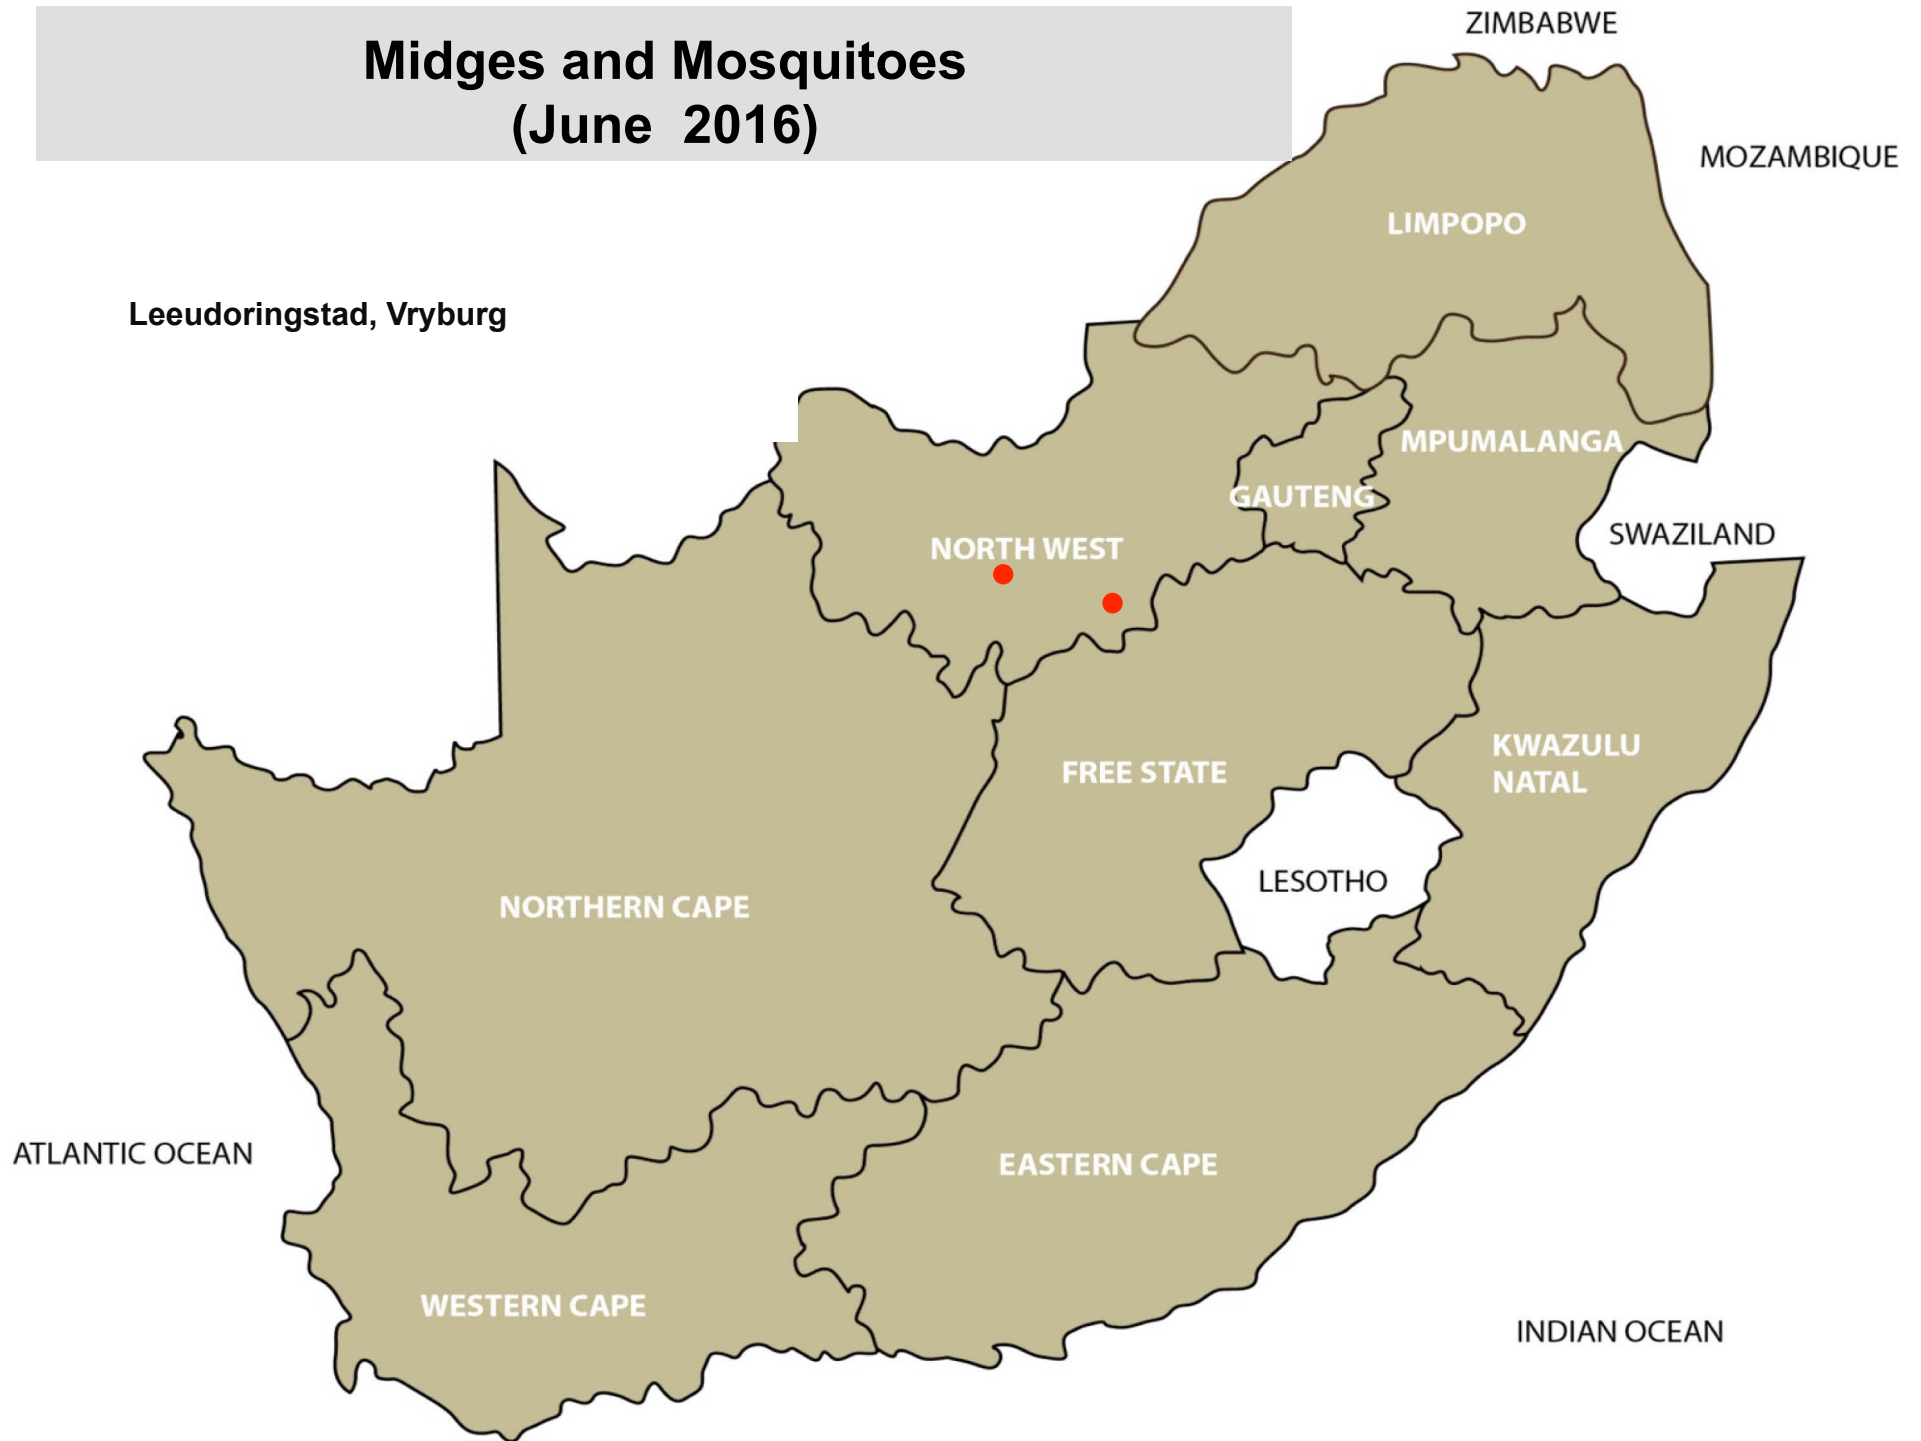

Midges and Mosquitoes (June 2016)