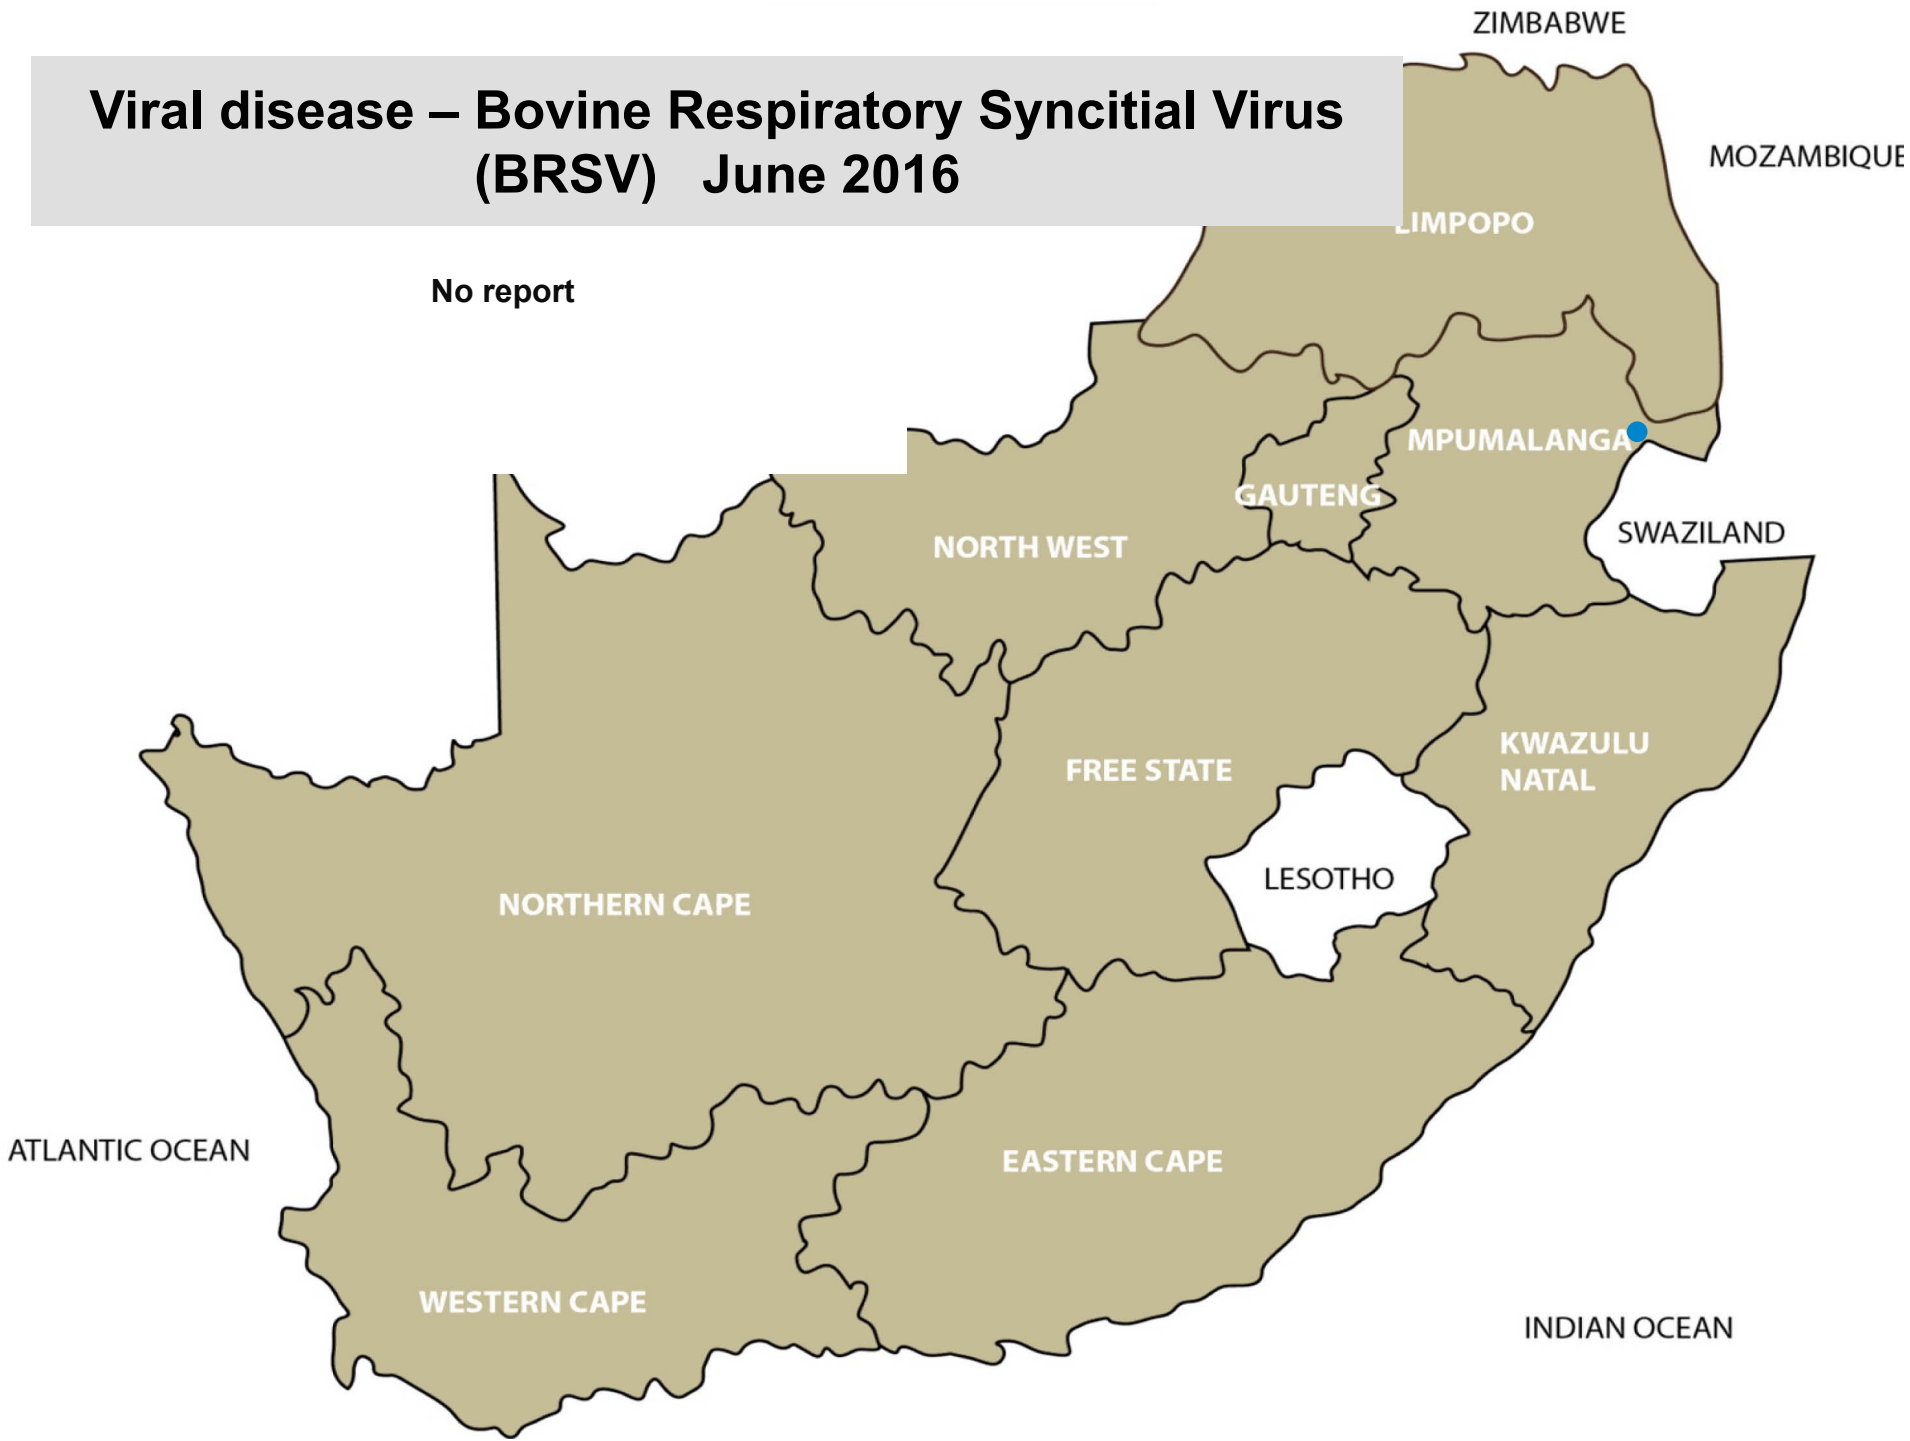

Viral disease – Bovine Respiratory Syncytial Virus (BRSV) June 2016