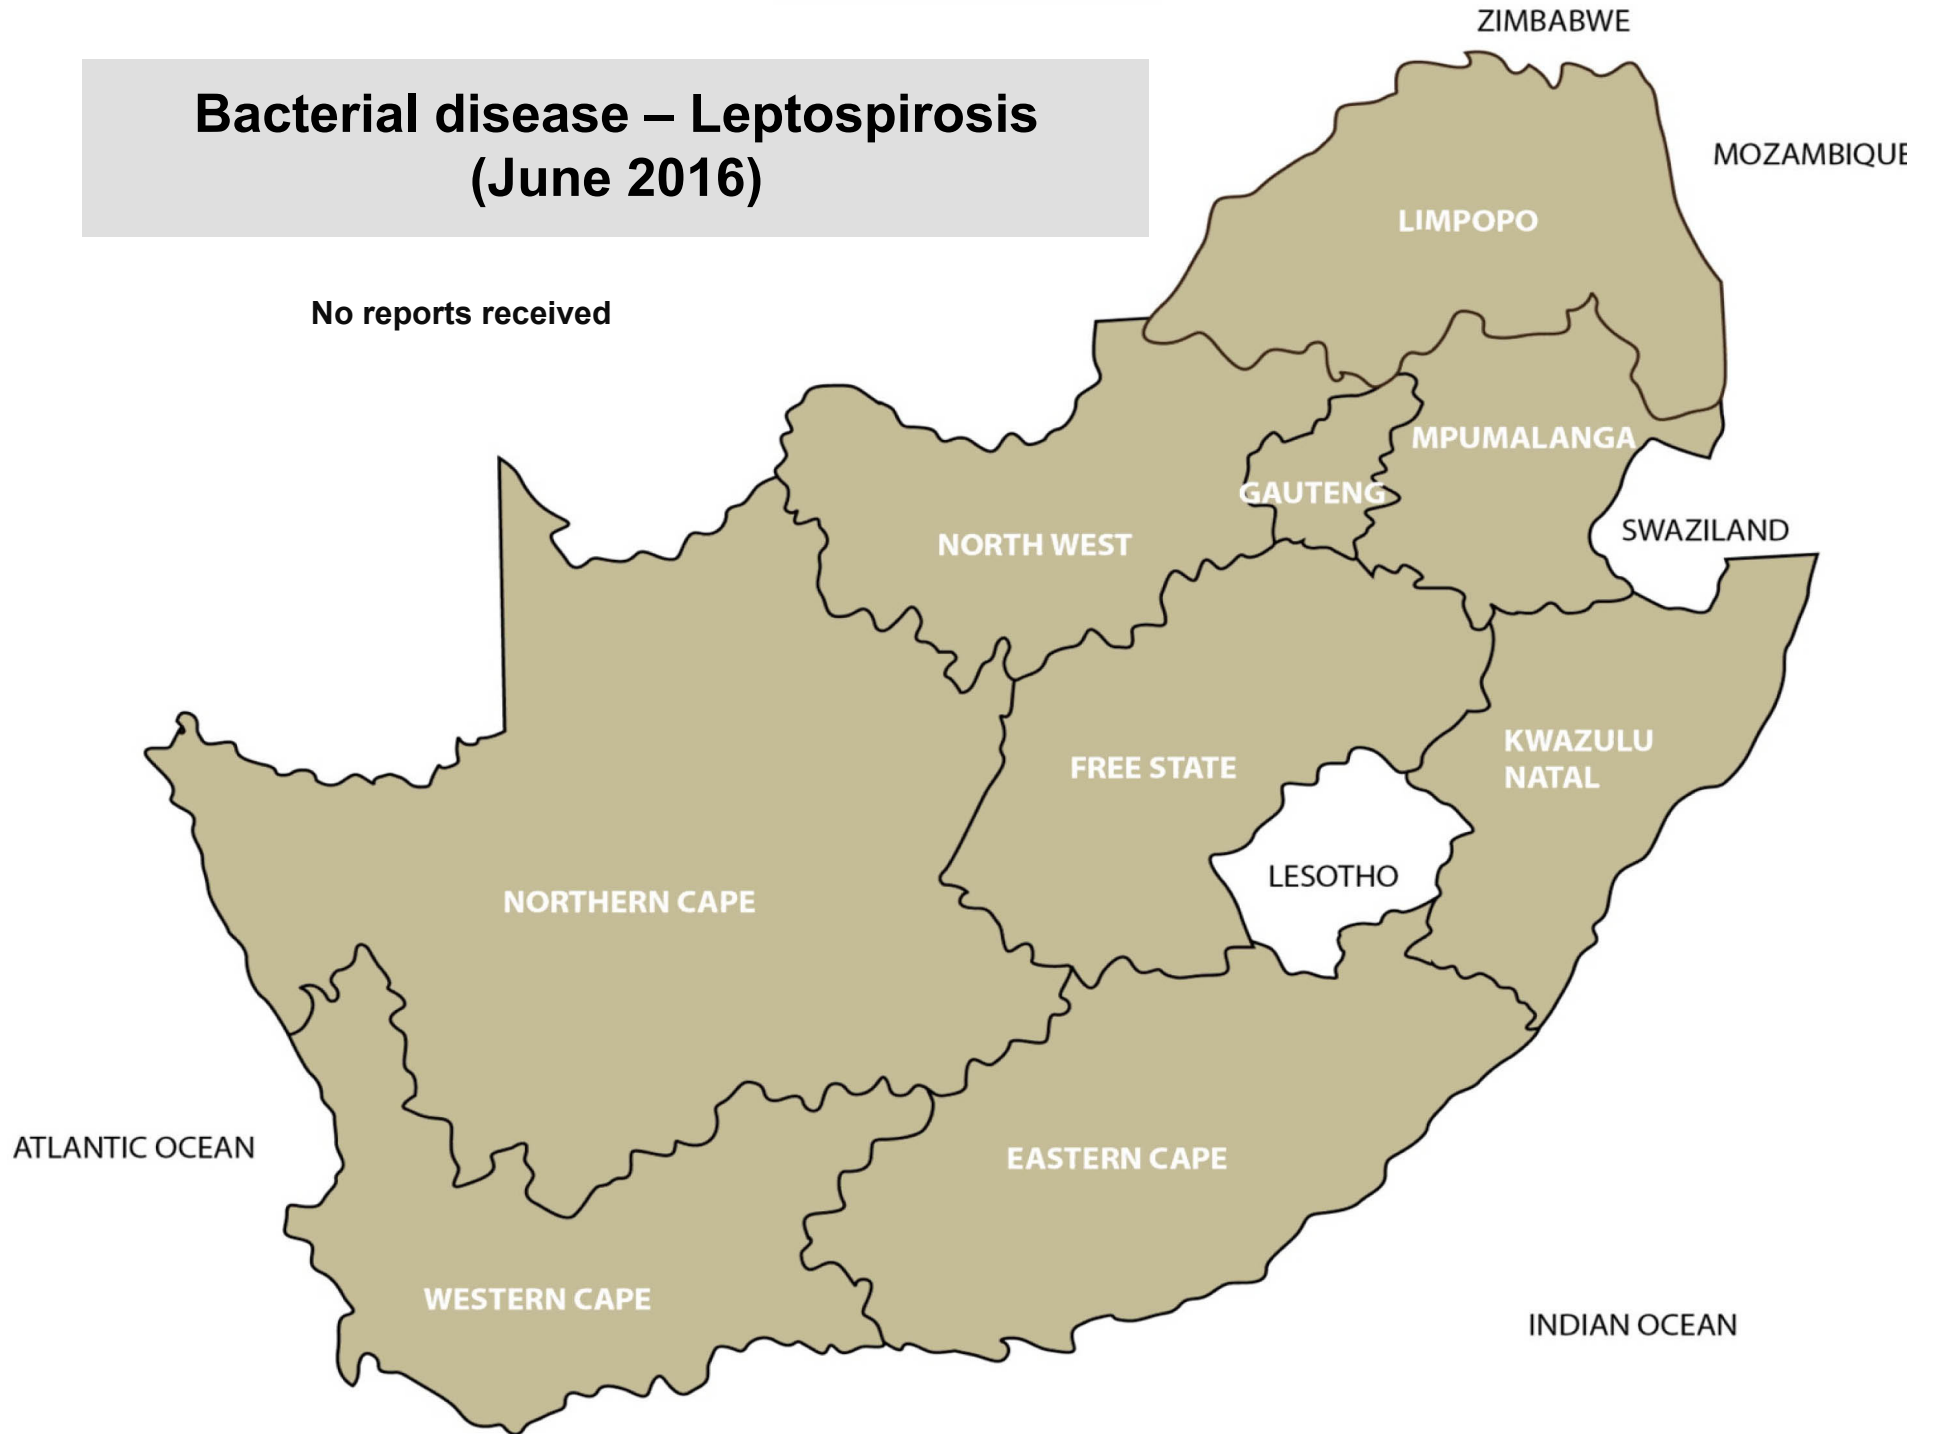

Bacterial disease – Leptospirosis (June 2016)

No reports received