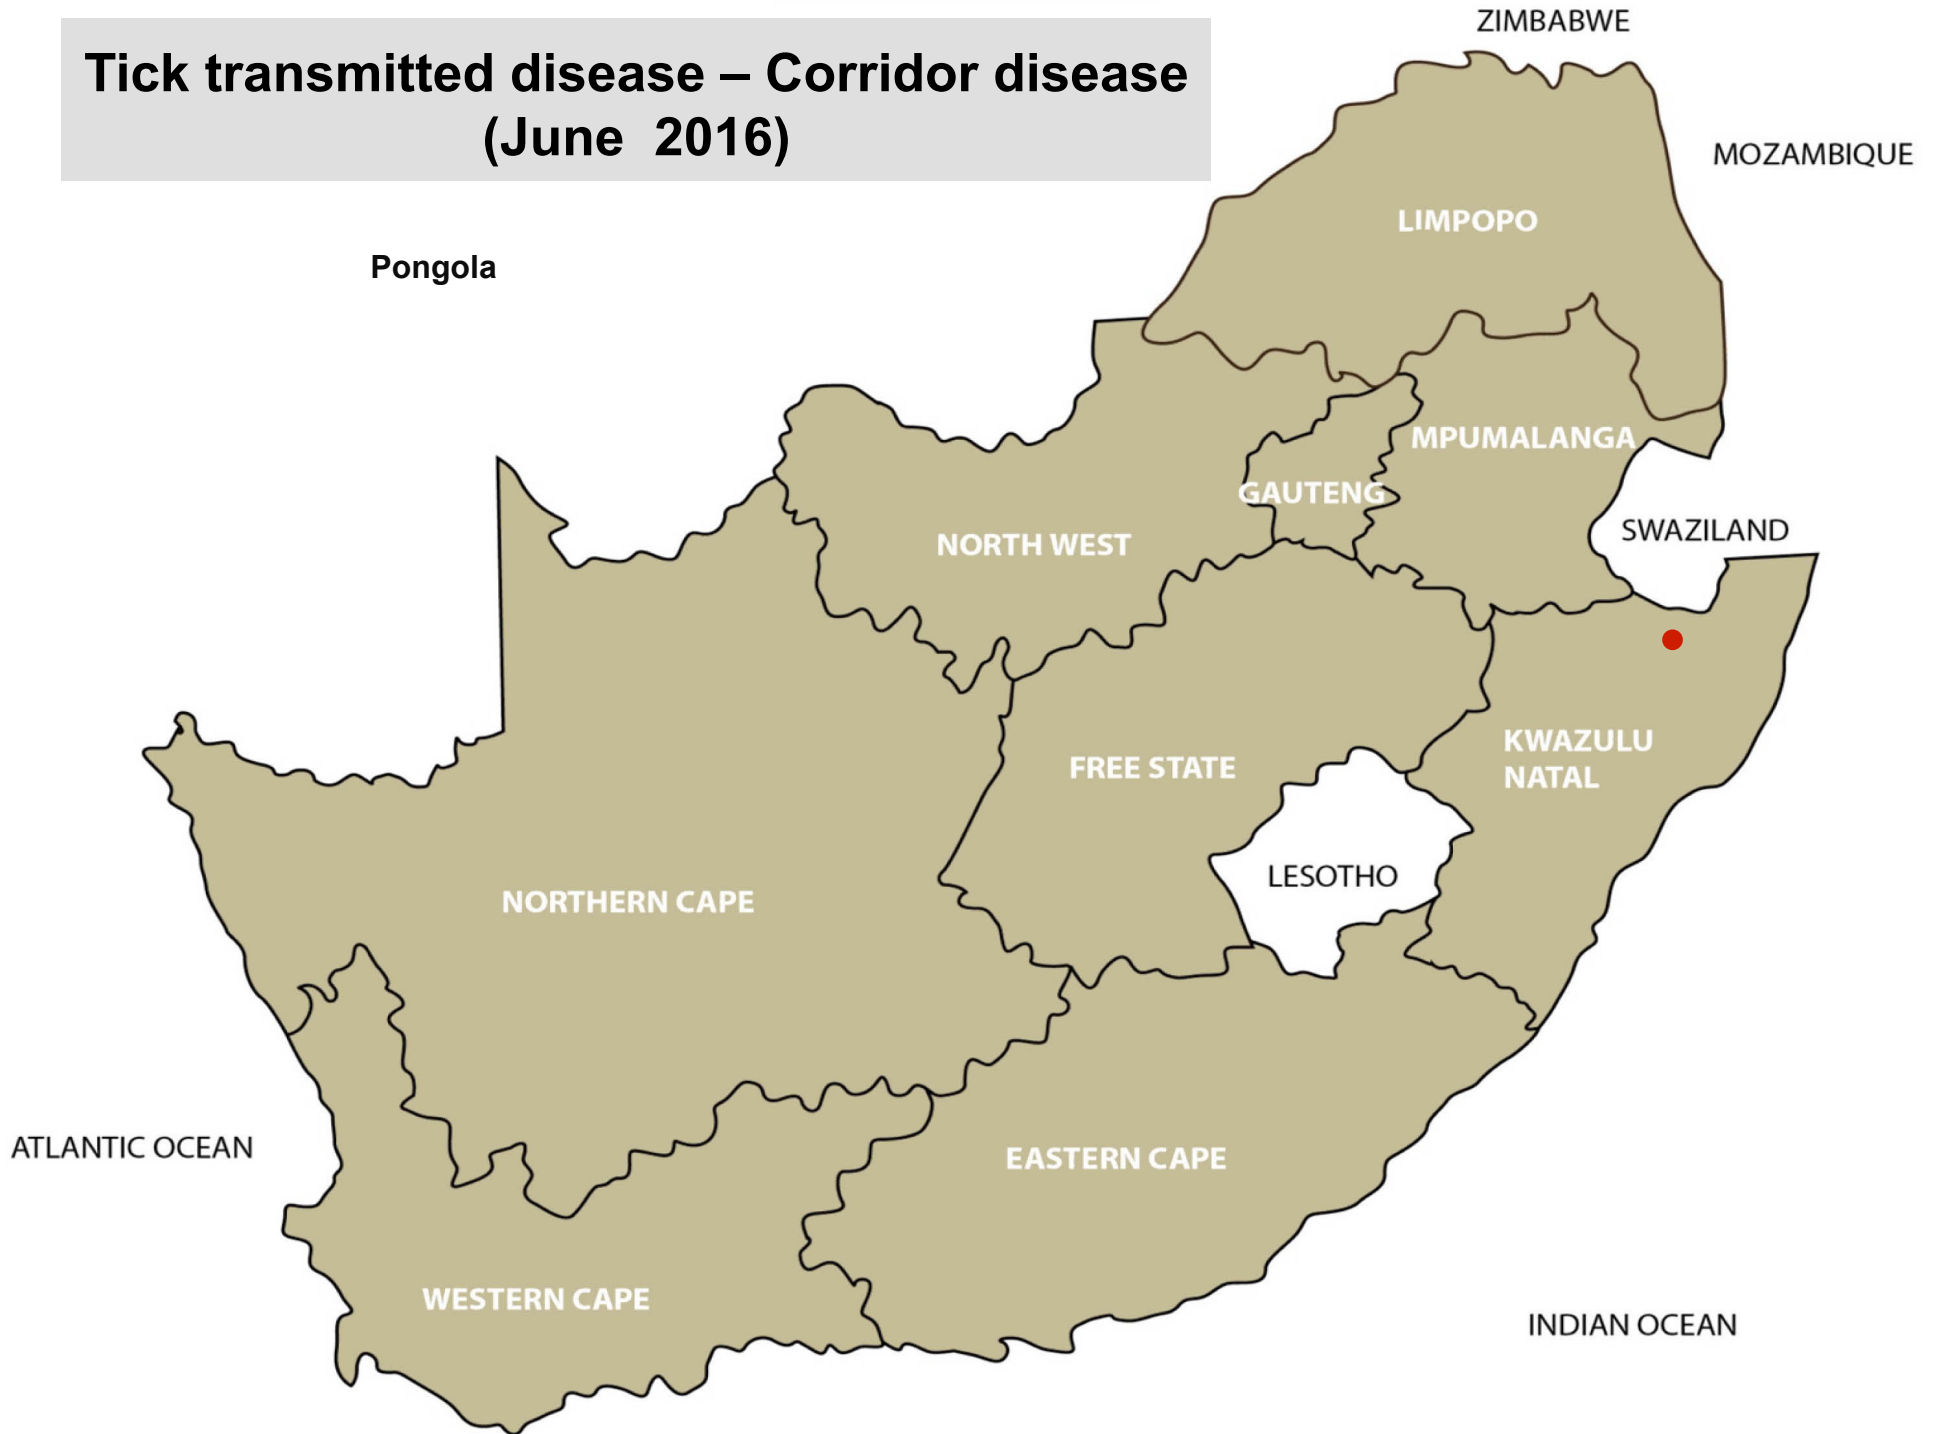

## Tick transmitted disease Asiatic red water (June 2016)

Bethal, Ermelo, Middelburg, Piet Retief,  
Standerton, Bapsfontein,  
Bronkhorstspuit, Polokwane, Frankfort,  
Villiers, Vrede, Bergville, Camperdown,  
Dundee, Estcourt, Pietermaritzburg,  
Pongola, George, Swellendam

# Tick and biting flies transmitted disease Anaplasmosis (June 2016)

Grootvlei, Standerton, Onderstepoort, Christiana, Leeudoringstad, Lichtenburg, Ventersburg, Bloemfontein, Bothaville, Bultfontein, Clocolan, Ficksburg, Harrismith, Hertzogville, Hoopstad, Kroonstad, Memel, Reitz, Viljoenskroon, Villiers, Vrede, Wesselsbron, Bergville, Camperdown, Dundee, Estcourt, Howick, Ulundi, Underberg, Graaf-Reinet,, Port Alfred, George, Heidelberg, Hoekwil, Stellenbosch

# Tick transmitted disease – Heartwater (June 2016)

Lydenburg, Nelspruit, Bapsfontein,  
Onderstepoort, Pretoria, Bela-Bela,  
Mokopane, Polokwane, Brits, Leeudoringstad,  
Stella, Bergville, Dundee, Estcourt, Pongola,  
Ulundi, Vryheid, Bathurst, Port Alfred

# Tick transmitted disease – Corridor disease (June 2016)