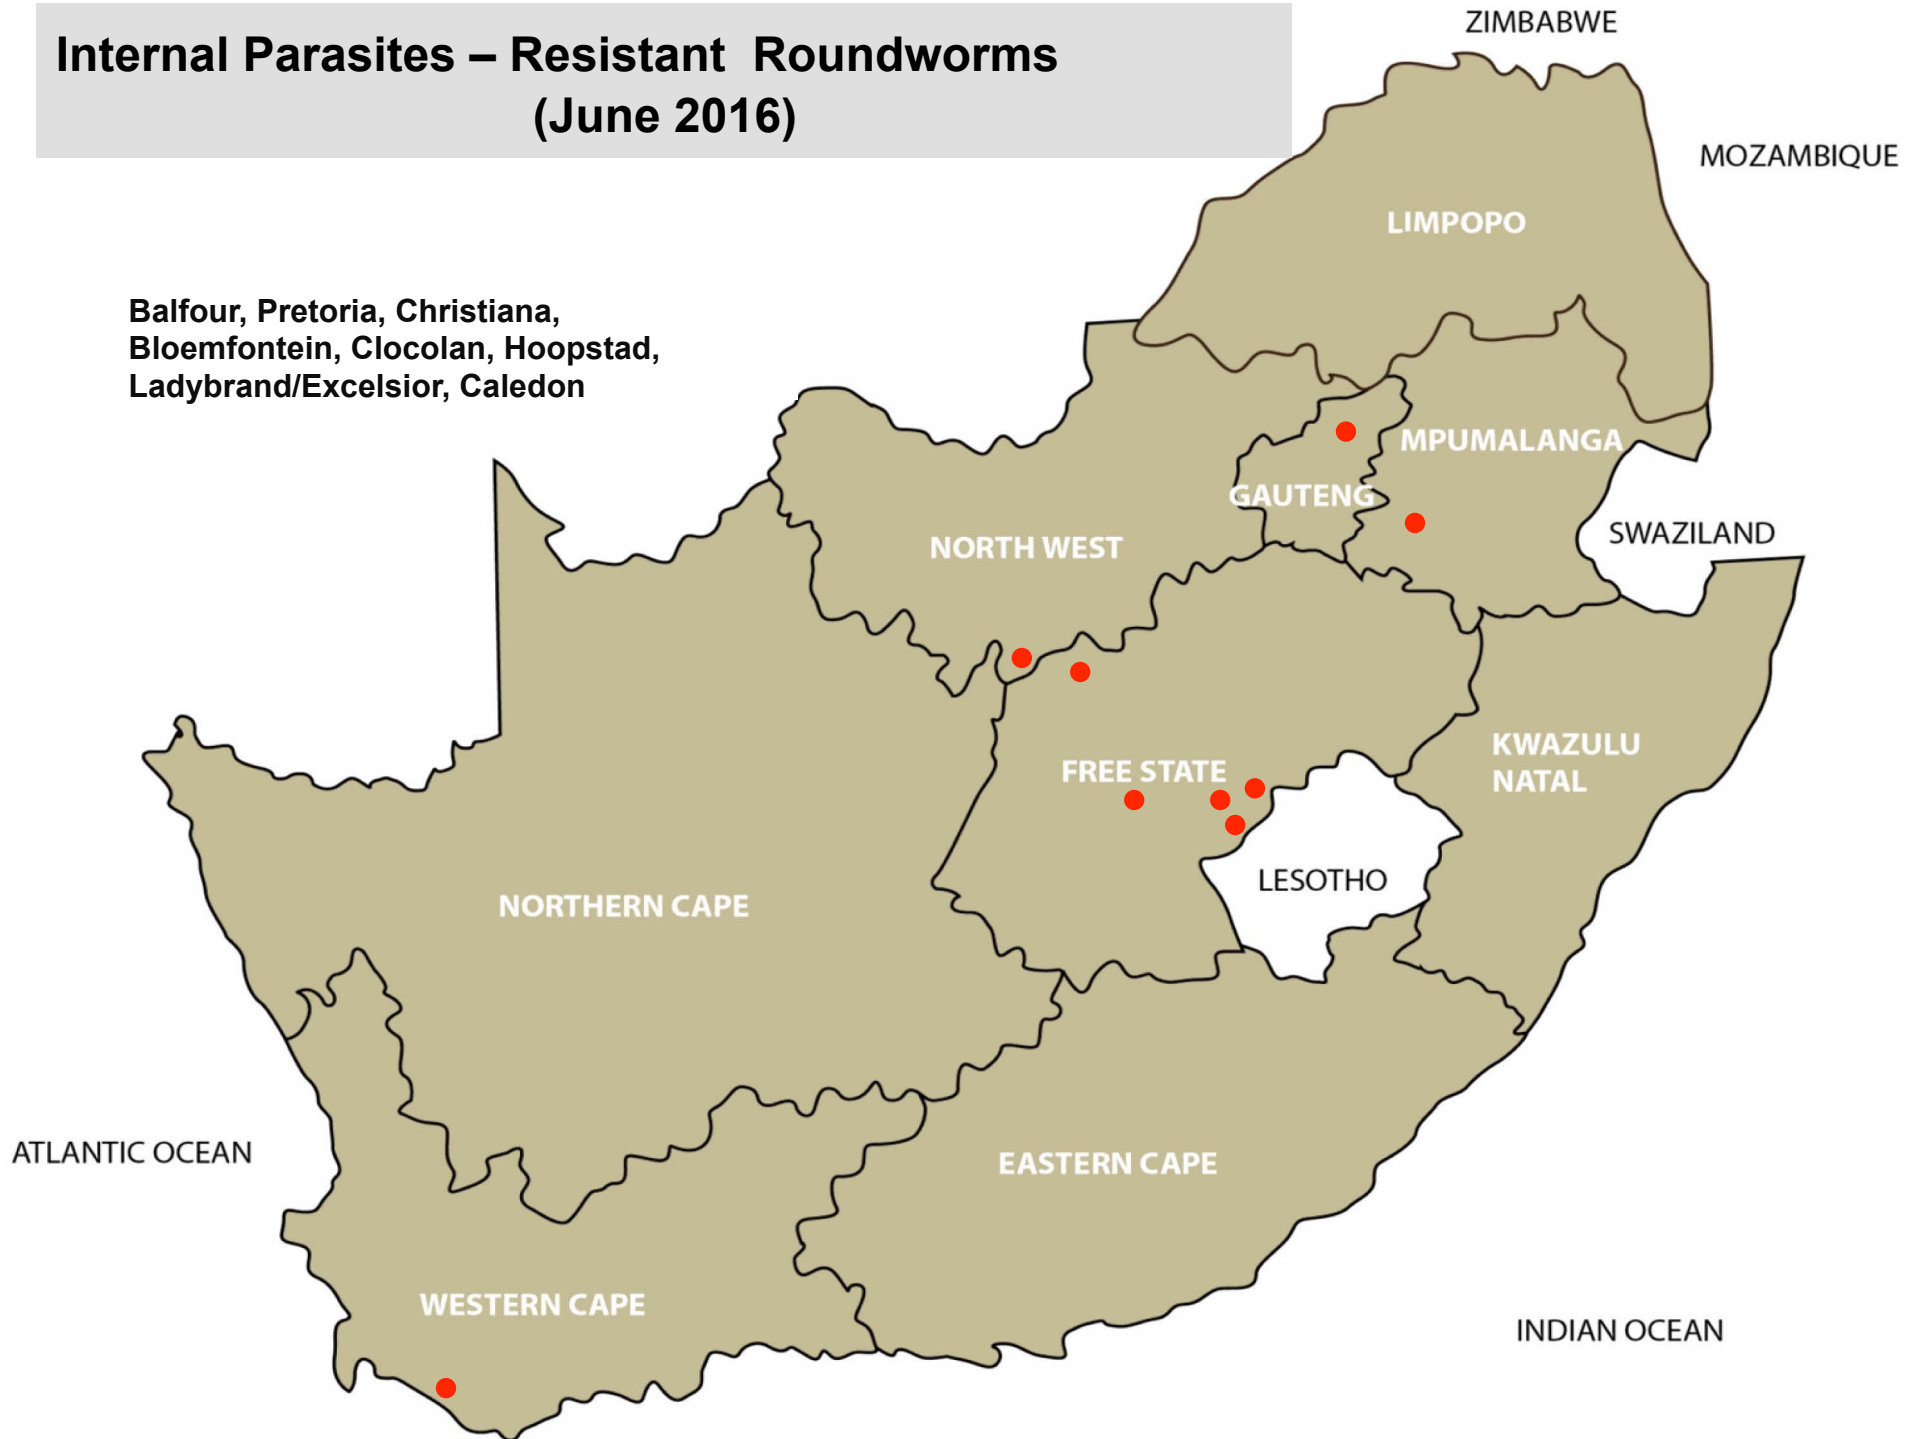

Internal Parasites – Resistant Roundworms (June 2016)

Balfour, Pretoria, Christiana,
Bloemfontein, Clocolan, Hoopstad,
Ladybrand/Excelsior, Caledon