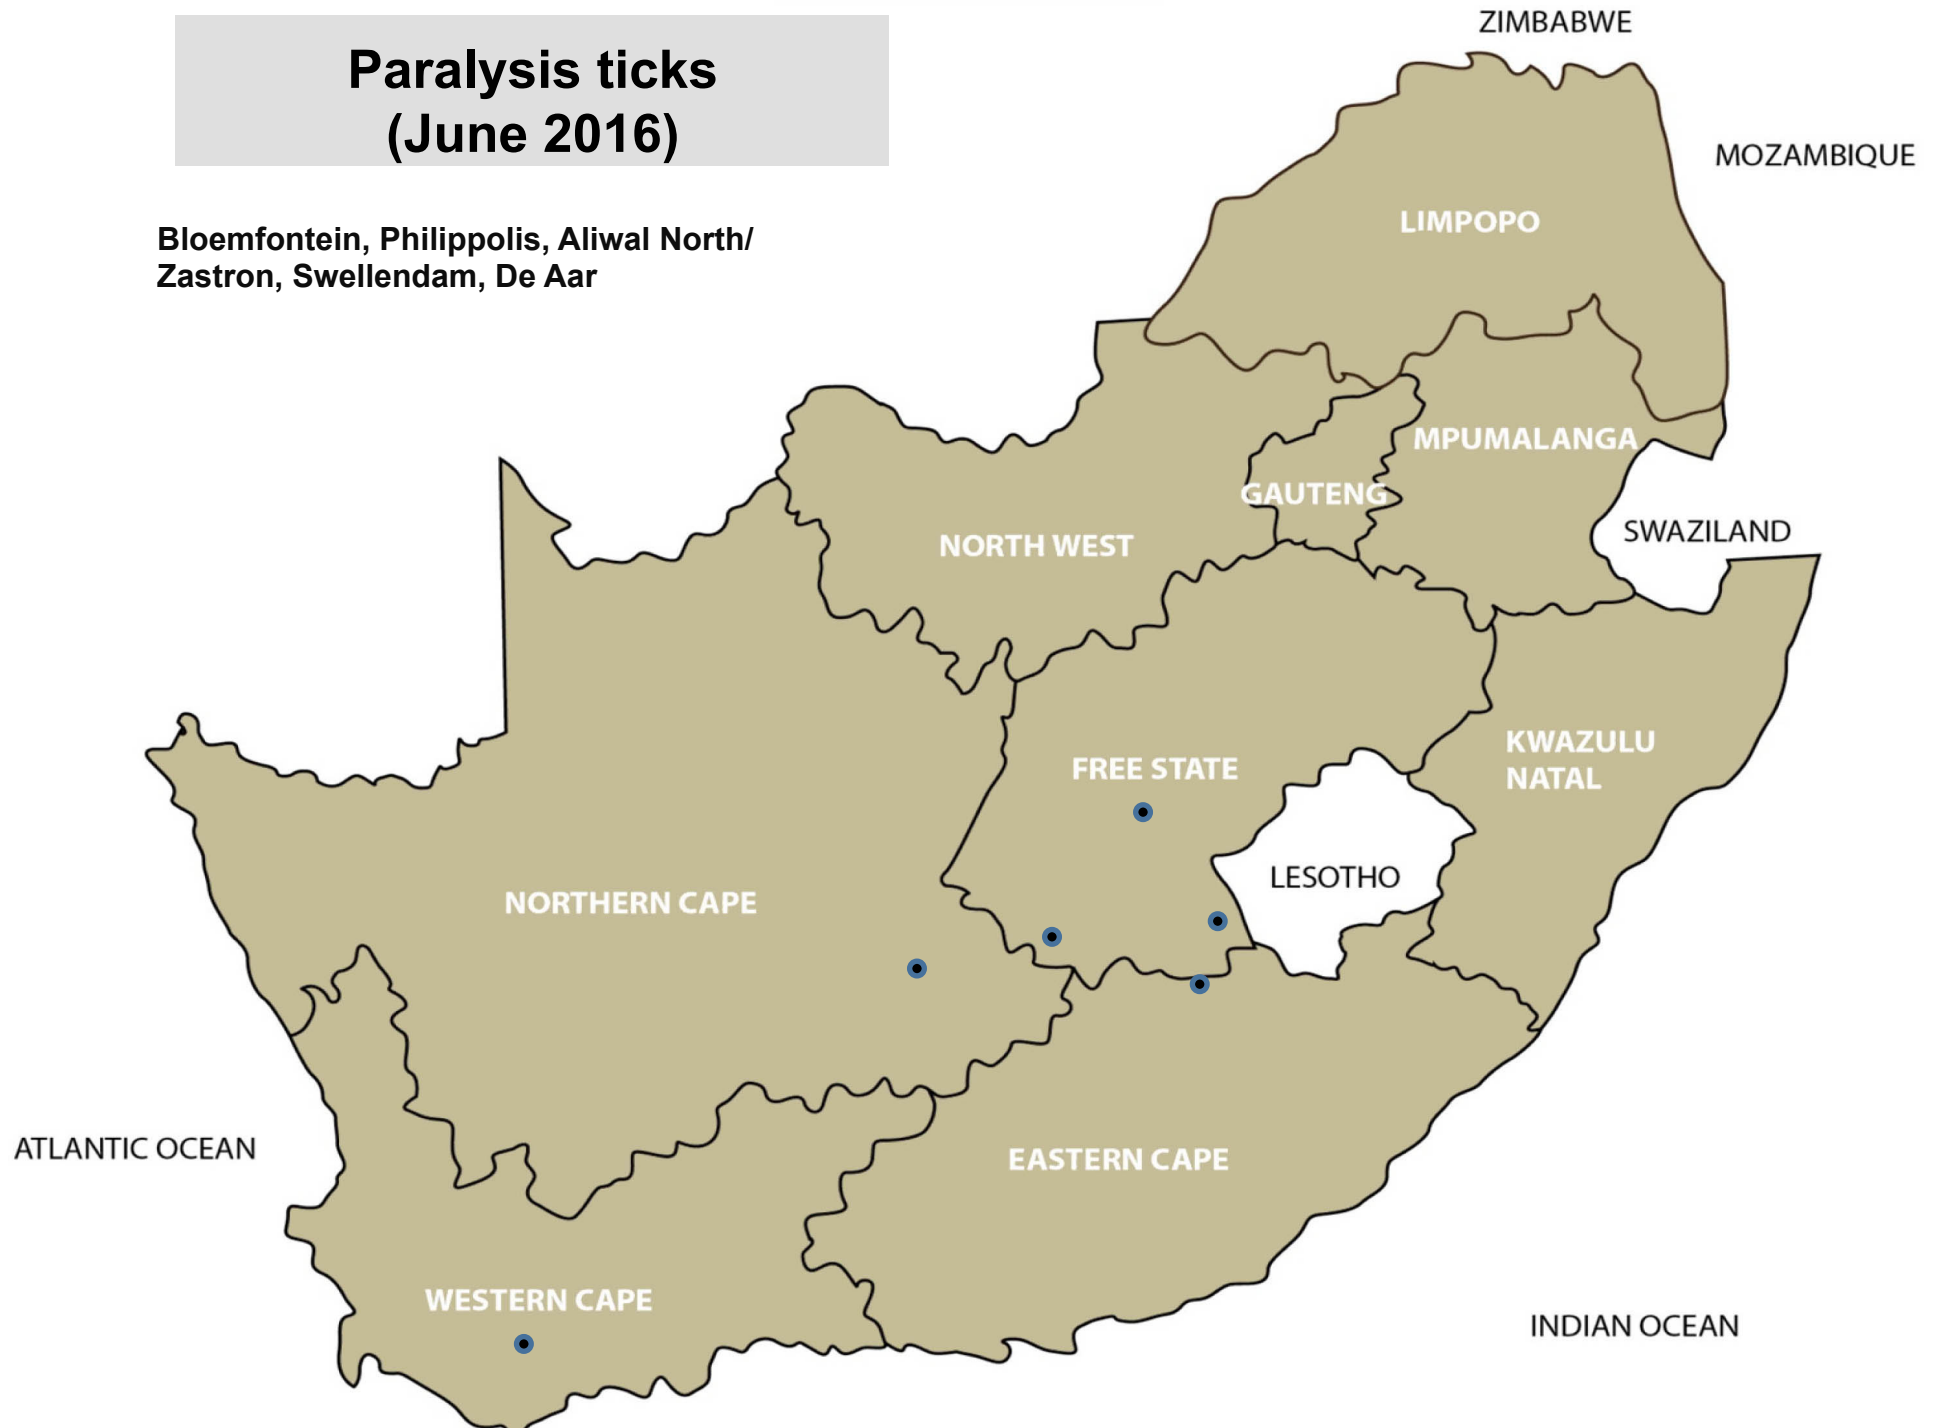

## Bont ticks – Heartwater ticks (June 2016)

Pretoria, Mokopane, Polokwane, Brits,  
Lichtenburg, Bergville, Estcourt,  
Mtubatuba, Pietermaritzburg, Ulundi,  
Vryheid

# Bont-legged ticks (June 2016)

Bethal, Lydenburg,, Polokwane, Christiana,  
Leeudoringstad, Bultfontein, Clocolan,  
Hoopstad, Memel, Vrede, Ulundi

# Red-legged ticks (June 2016)

Christiana, Lichtenburg, Hoopstad,  
Kroonstad, Vrede, Pietermaritzburg,

# Biting lice (Red lice) (June 2016)

Leeudoringstad, Vryburg, Clocolan,  
Dewetsdorp, Kroonstad, Bergville, Aliwal  
North/Zastron, Stellenbosch