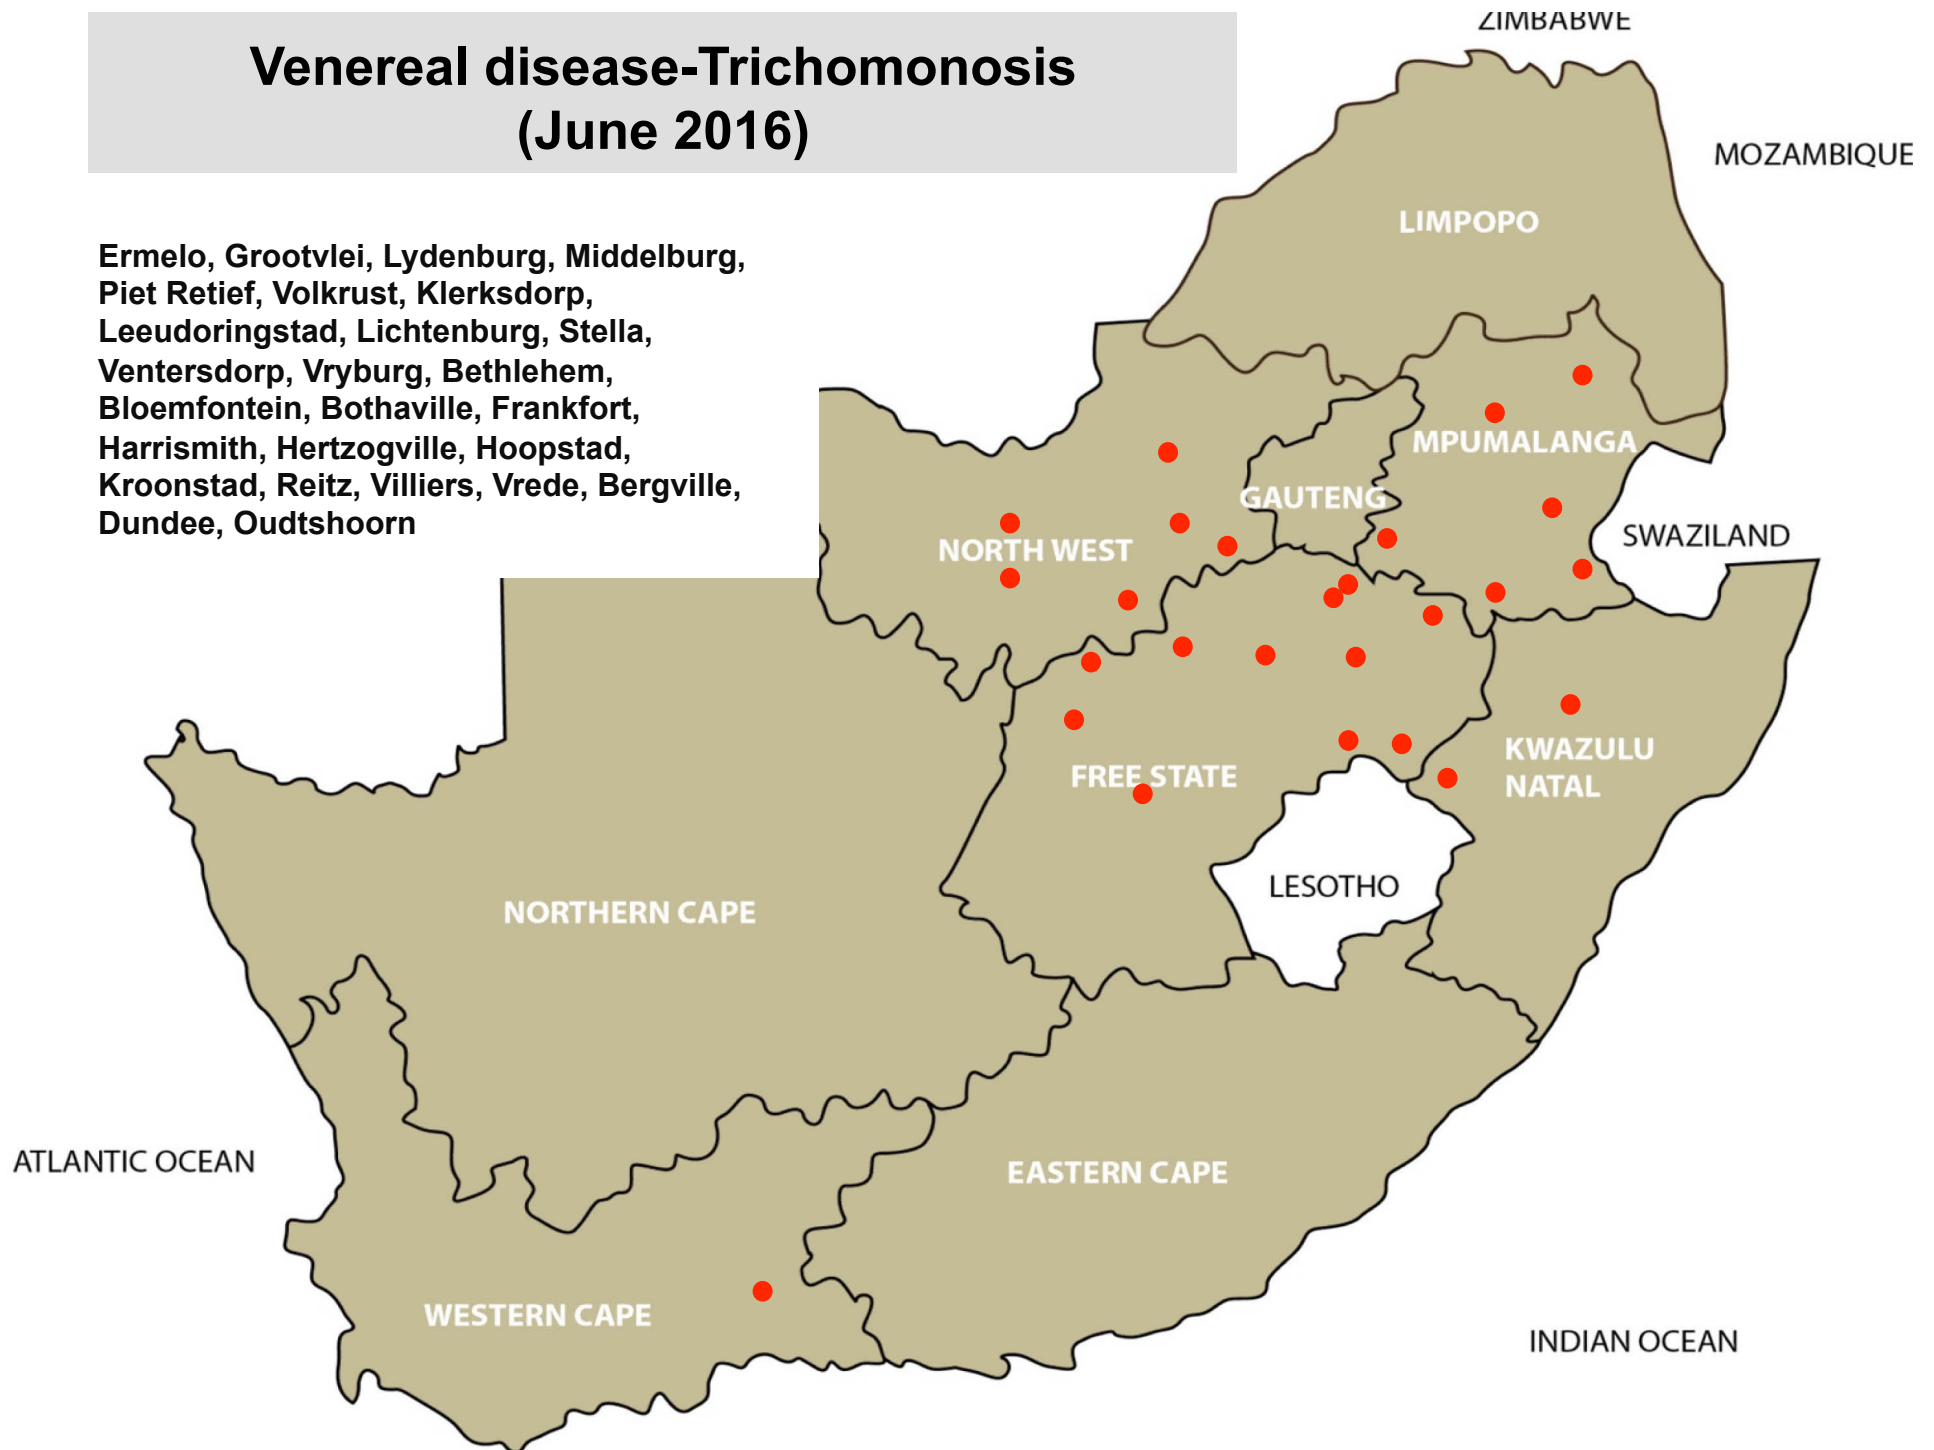

# Tick transmitted disease – Heartwater (June 2016)

Lydenburg, Nelspruit, Bapsfontein,  
Onderstepoort, Pretoria, Bela-Bela,  
Mokopane, Polokwane, Brits, Leeudoringstad,  
Stella, Bergville, Dundee, Estcourt, Pongola,  
Ulundi, Vryheid, Bathurst, Port Alfred

# Tick transmitted disease – Corridor disease (June 2016)

# Venereal disease-Trichomonosis (June 2016)

Ermelo, Grootvlei, Lydenburg, Middelburg,  
Piet Retief, Volkrust, Klerksdorp,  
Leeudoringstad, Lichtenburg, Stella,  
Ventersdorp, Vryburg, Bethlehem,  
Bloemfontein, Bothaville, Frankfort,  
Harrismith, Hertzogville, Hoopstad,  
Kroonstad, Reitz, Villiers, Vrede, Bergville,  
Dundee, Oudtshoorn

## Venereal disease – Vibriosis (June 2016)

Middelburg, Klerksdorp, Leeudoringstad, Stella,  
Vryburg, Bothaville, Hertzogville, Reitz,  
Oudtshoorn