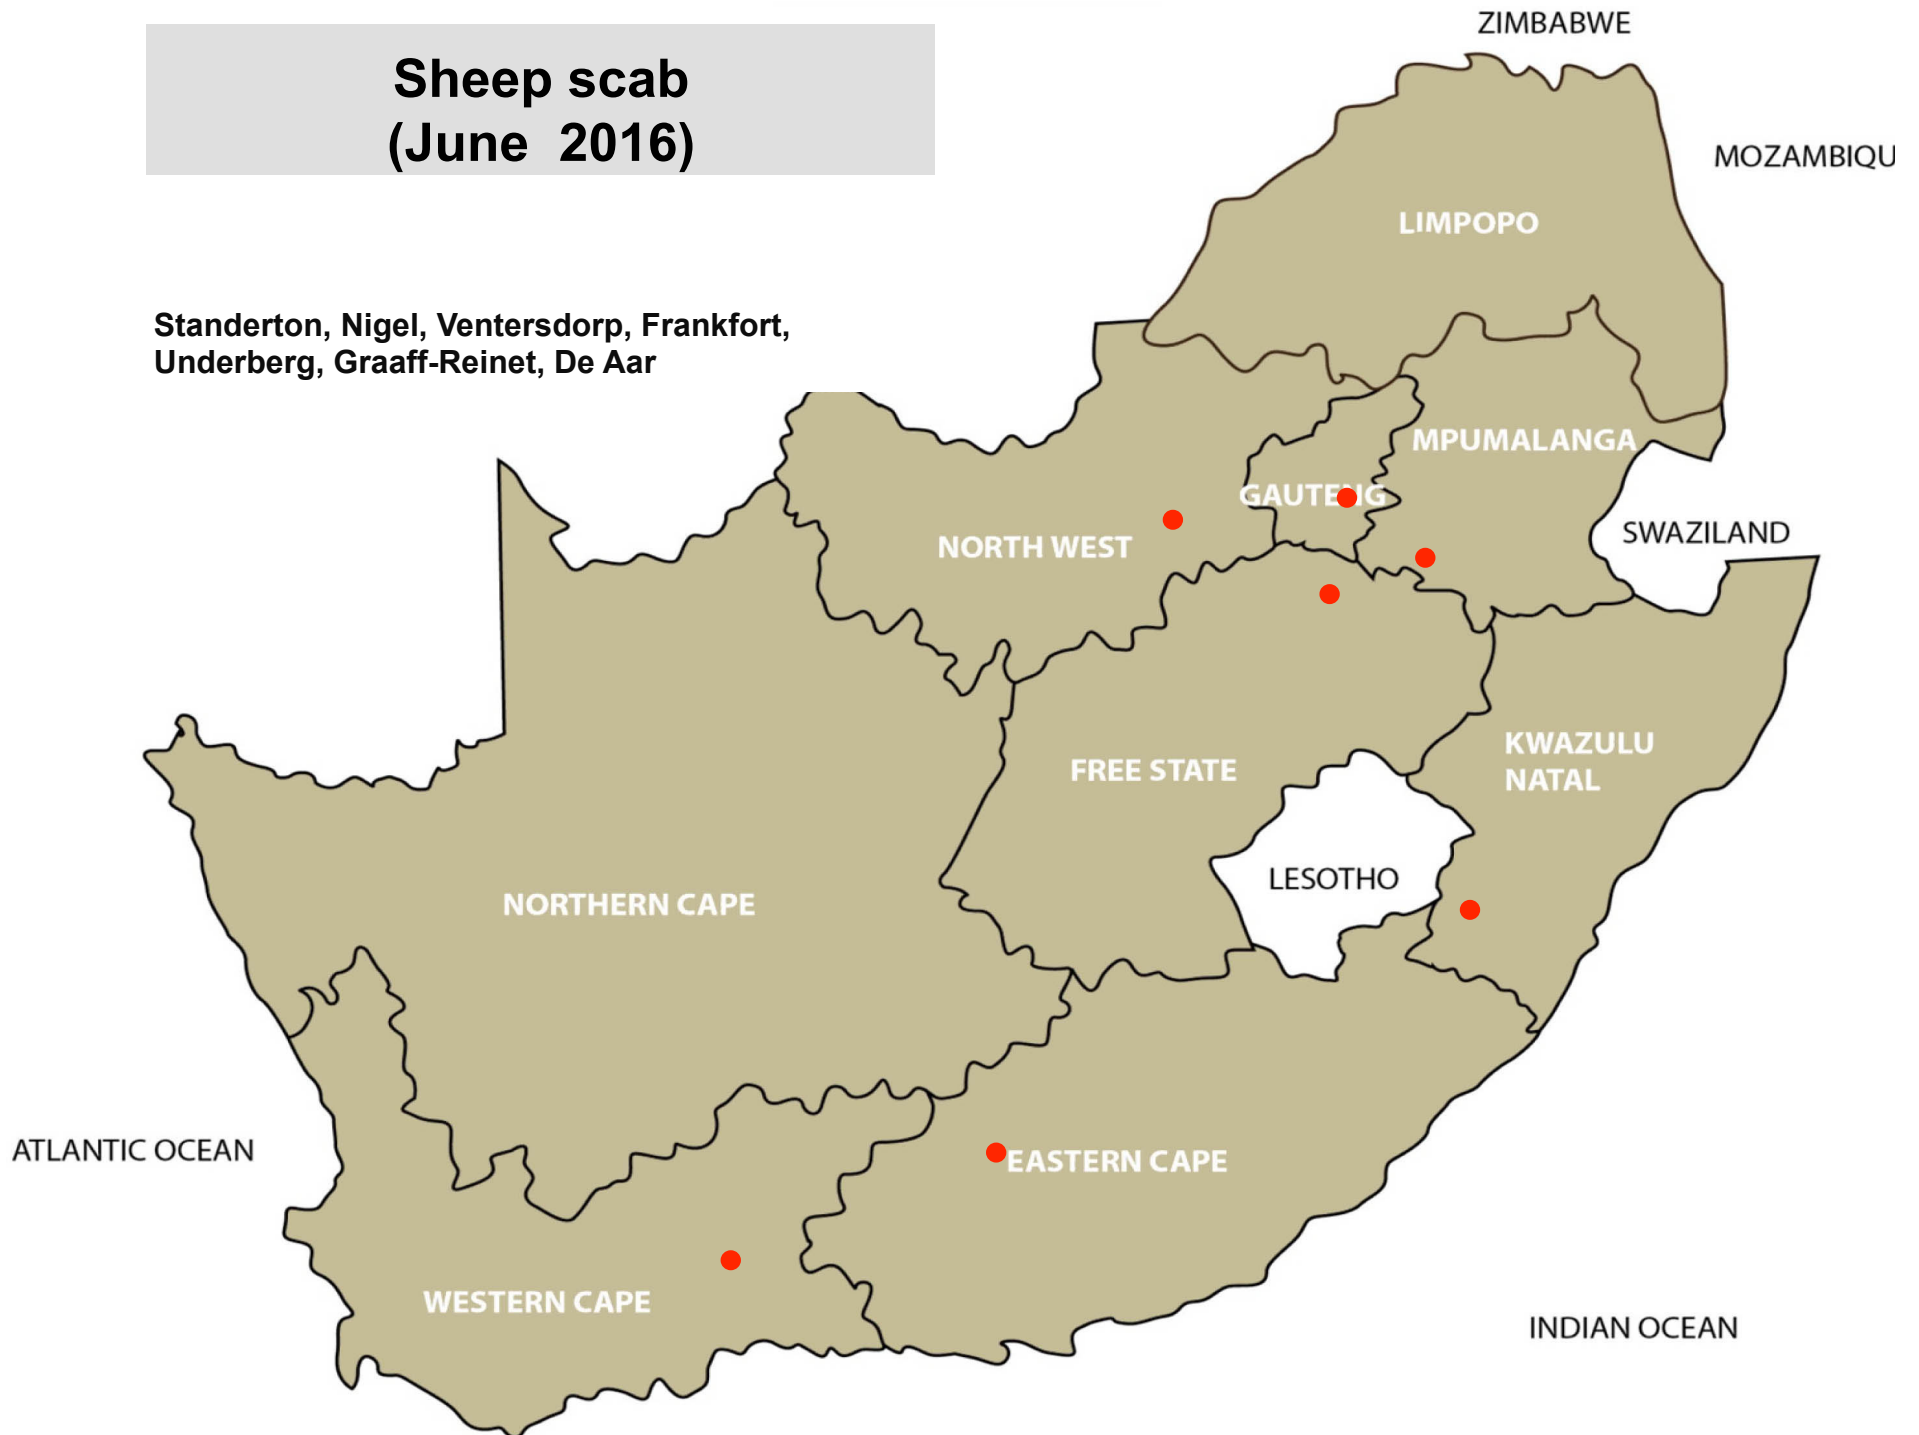

Sheep scab (June 2016)

Standerton, Nigel, Ventersdorp, Frankfort,
Underberg, Graaff-Reinet, De Aar