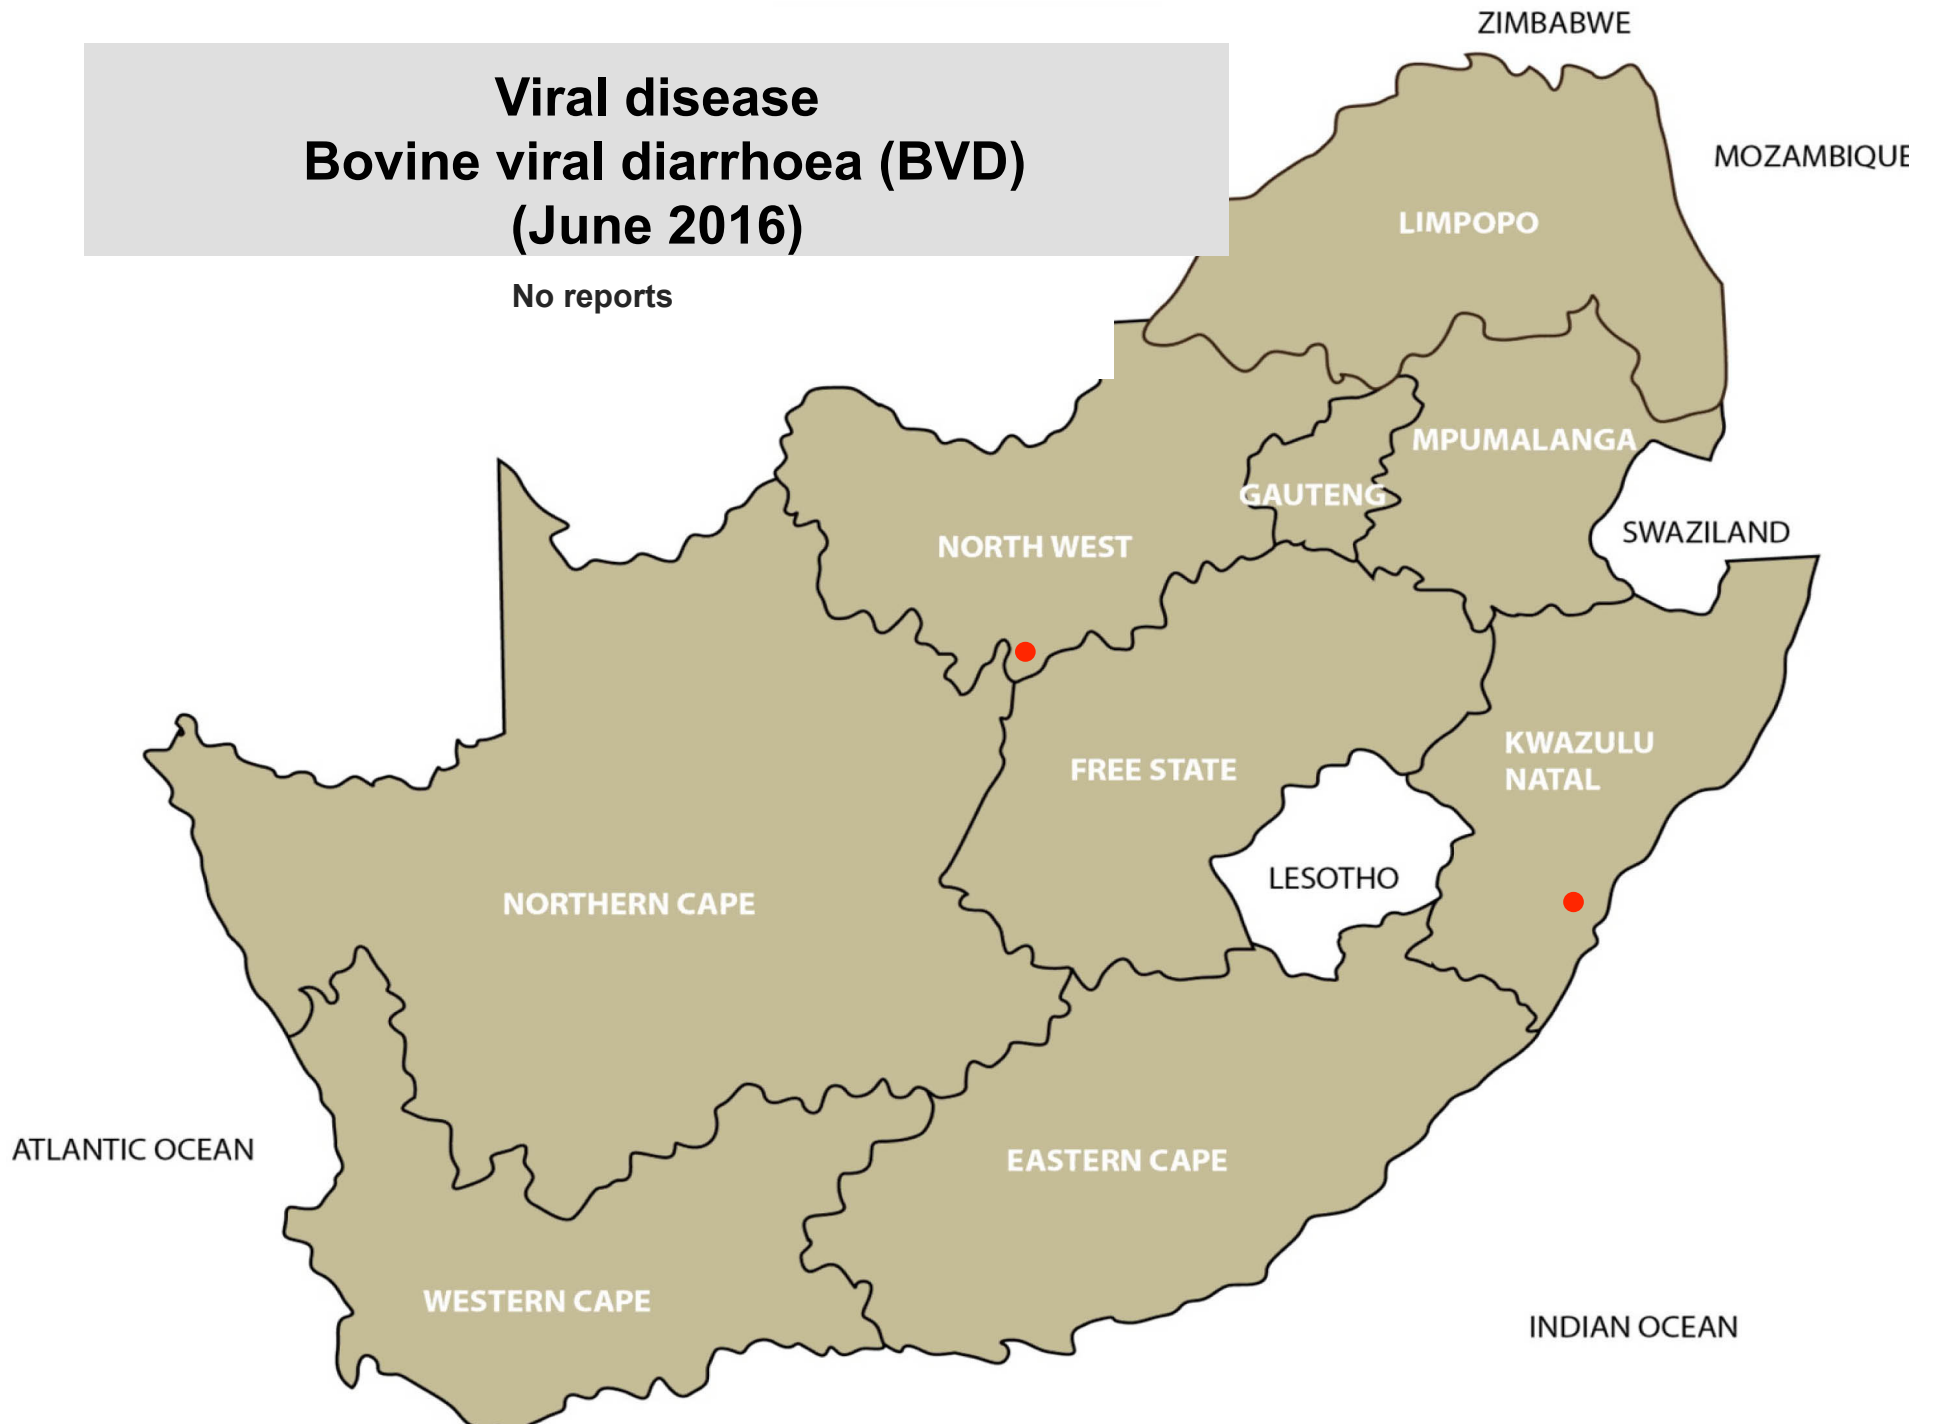

# Insect transmitted disease Blue tongue (June 2016)

Bapsfontein, Hertzogville, Kroonstad,  
Estcourt, Beaufort West, Calvinia

# Viral disease – BMC (Snotsiekte) June 2016

Nelspruit, Mokopane, Polokwane, Brits,  
Harrismith, Kroonstad, Pietermaritzburg,  
Ulundi, Underberg, Graaff-Reinet,  
Heidelberg

**Viral disease  
Infectious bovine rhinotracheitis (IBR)  
(June 2016)**

Clocolan, Vrede, Pietermaritzburg, Aliwal  
North/Zastron

**Viral disease  
Bovine viral diarrhoea (BVD)  
(June 2016)**

No reports