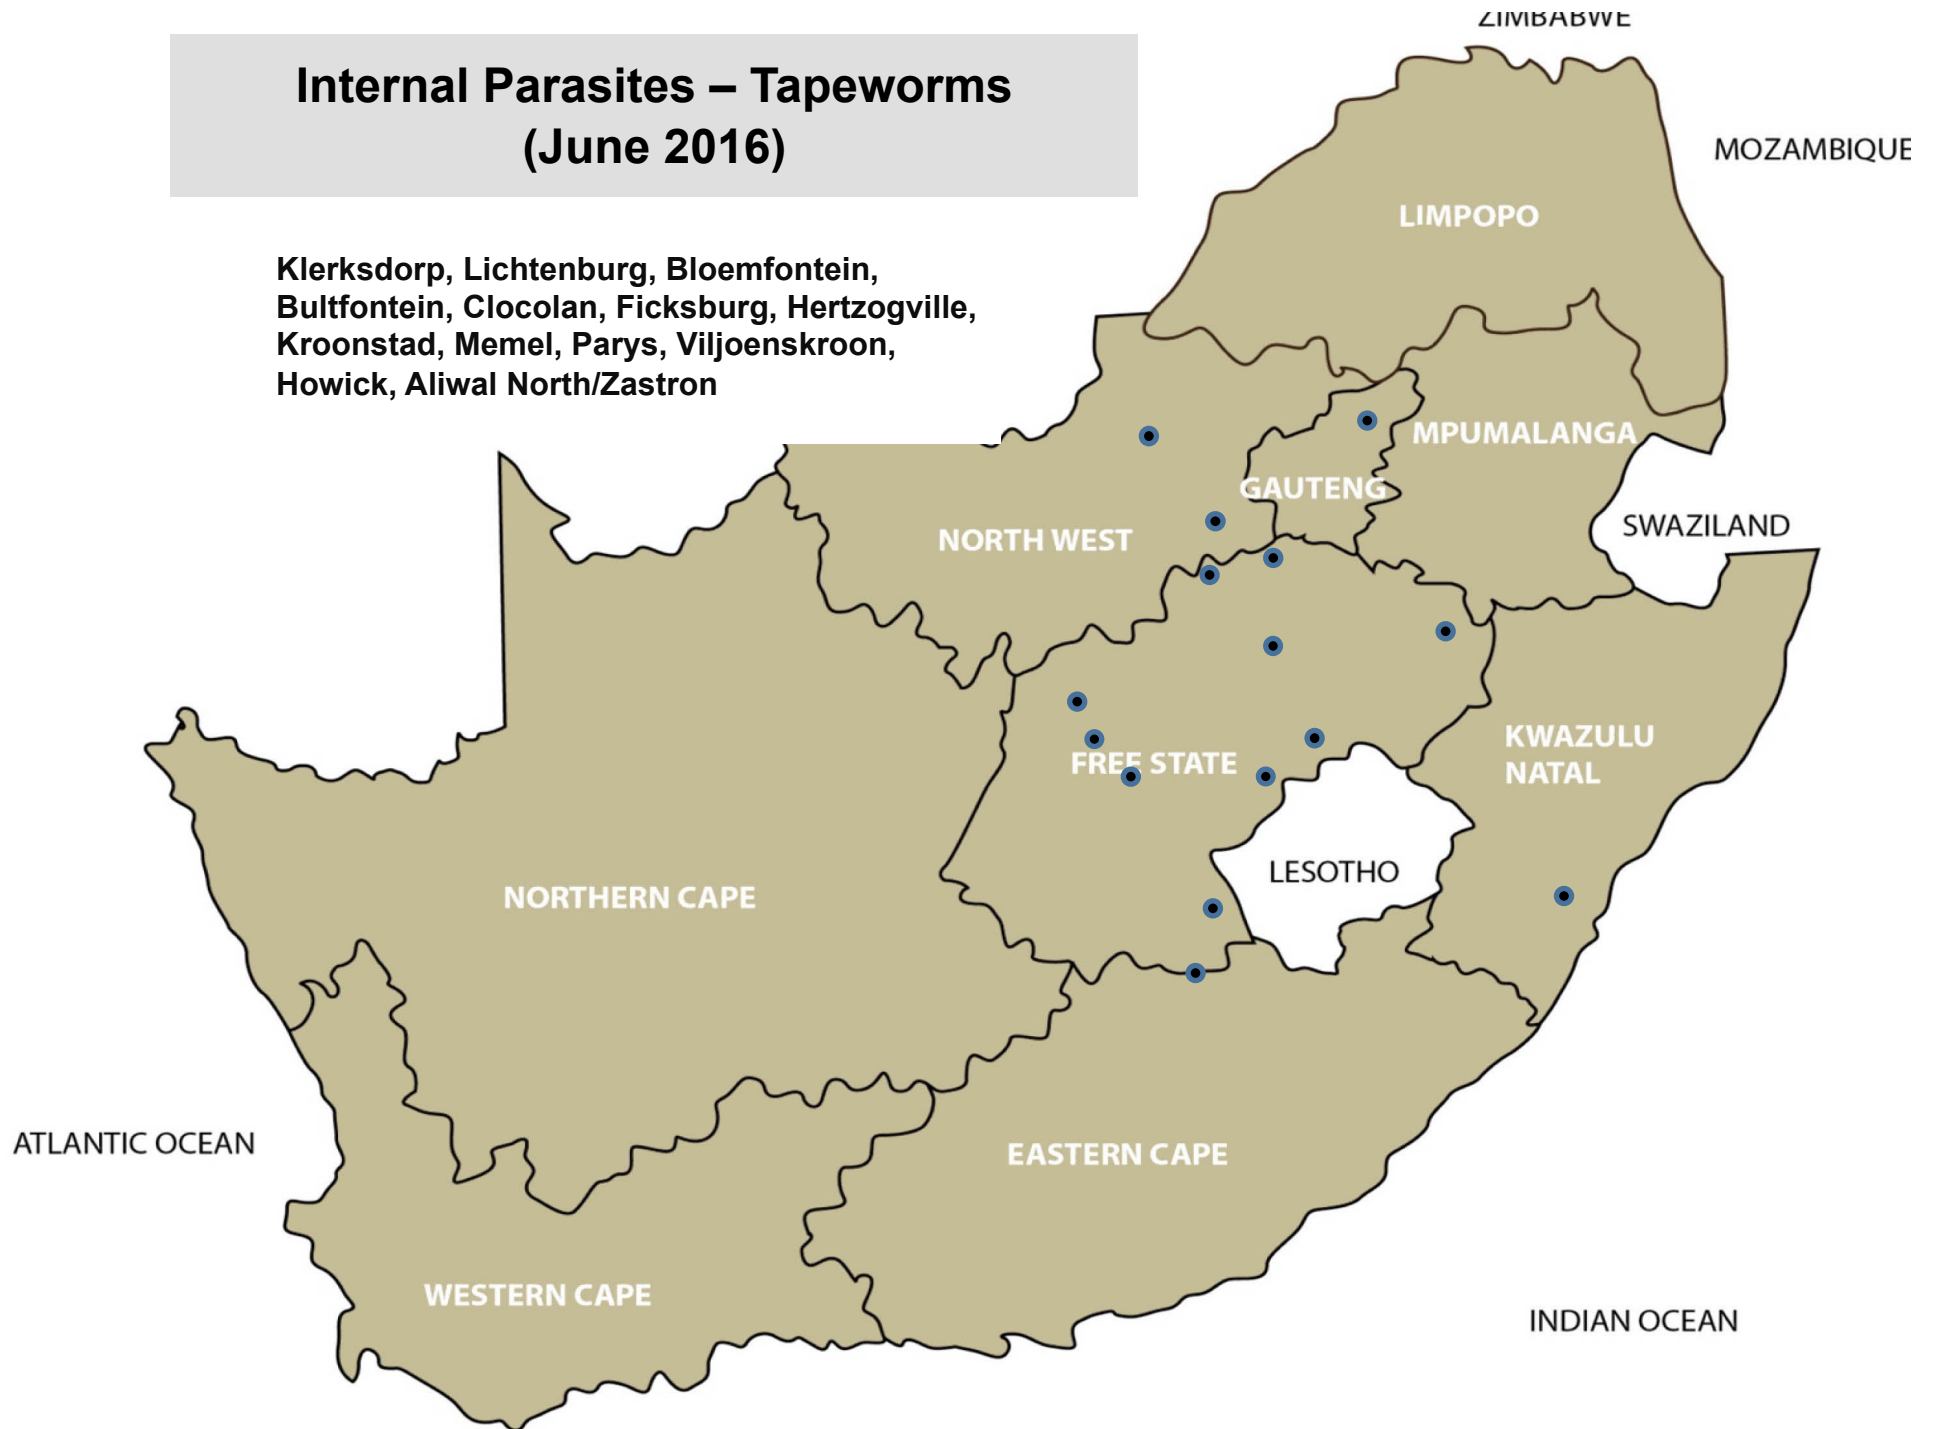

## Internal Parasites – Roundworms (June 2016)

Balfour, Pretoria, Bela-Bela, Polokwane,  
Christiana, Klerksdorp, Lichtenburg,  
Vryburg, Bloemfontein, Bultfontein,  
Clocolan, Ficksburg, Hertzogville, Hoopstad,  
Kroonstad, Ladybrand/Excelsior, Memel,  
Parys, Villiers, Wesselsbron, Bergville,  
Estcourt, Howick, Mtubatuba,  
Pietermaritzburg, Ulundi, Underberg, Aliwal  
North/Zastron, Darling, Heidelberg,  
Riversdale, Stellenbosch, Swellendam

# Internal Parasites – Resistant Roundworms (June 2016)

Balfour, Pretoria, Christiana,  
Bloemfontein, Clocolan, Hoopstad,  
Ladybrand/Excelsior, Caledon

## Internal Parasites – Tapeworms (June 2016)

Klerksdorp, Lichtenburg, Bloemfontein,  
Bultfontein, Clocolan, Ficksburg, Hertzogville,  
Kroonstad, Memel, Parys, Viljoenskroon,  
Howick, Aliwal North/Zastron

**Internal Parasites – Tapeworms  
Cysticercosis (measles)  
(June 2016)**

**Bapsfontein, Pietermaritzburg , Pongola,  
Beaufort West**