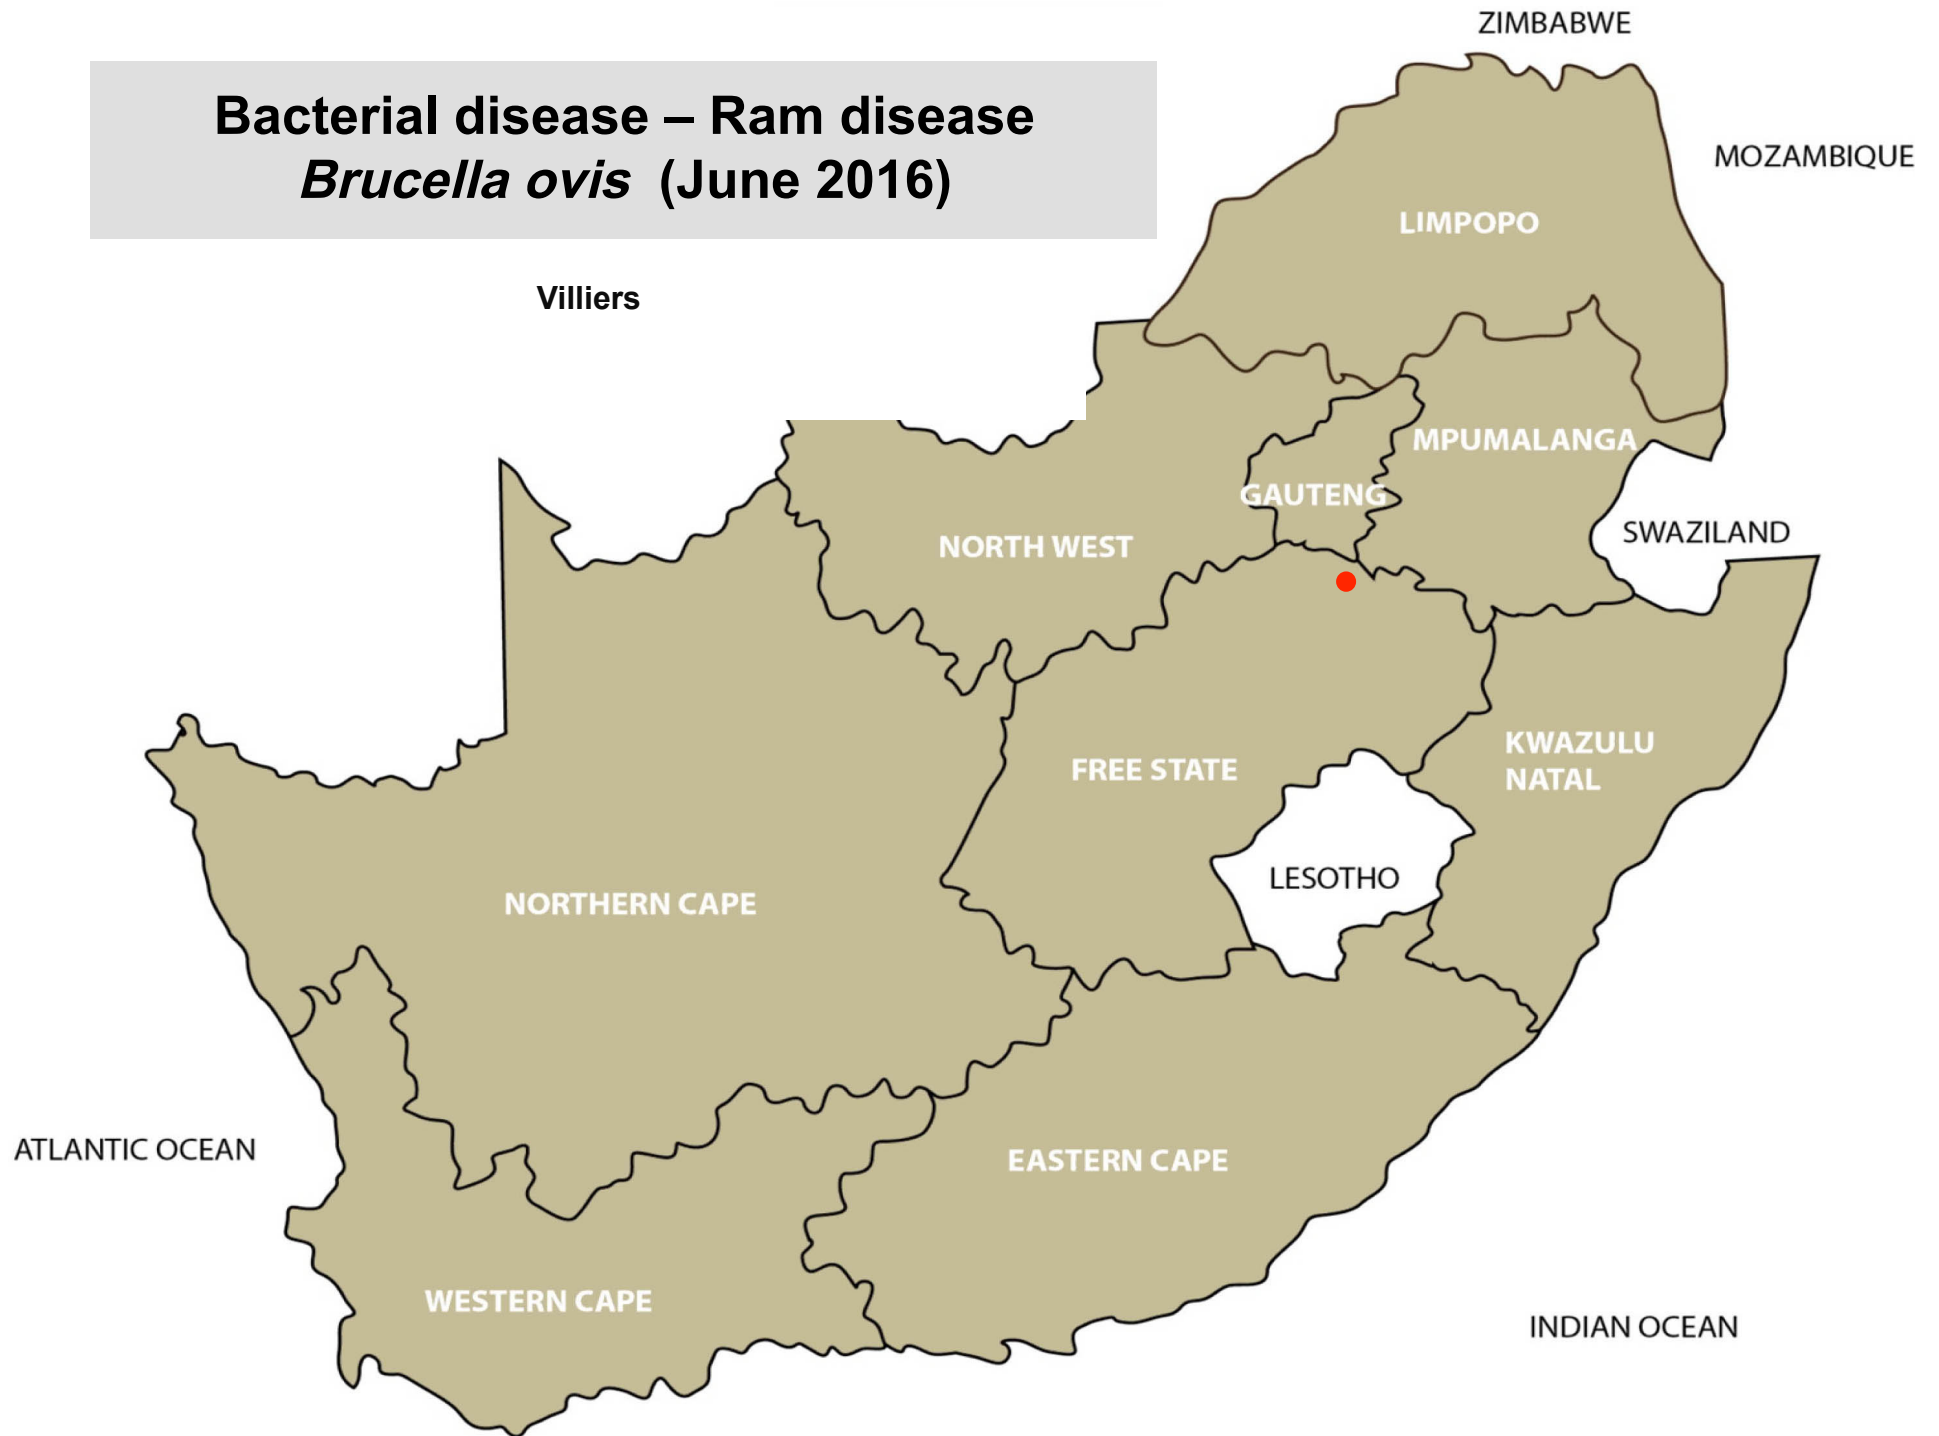

Bacterial disease – Ram disease
***Brucella ovis* (June 2016)**