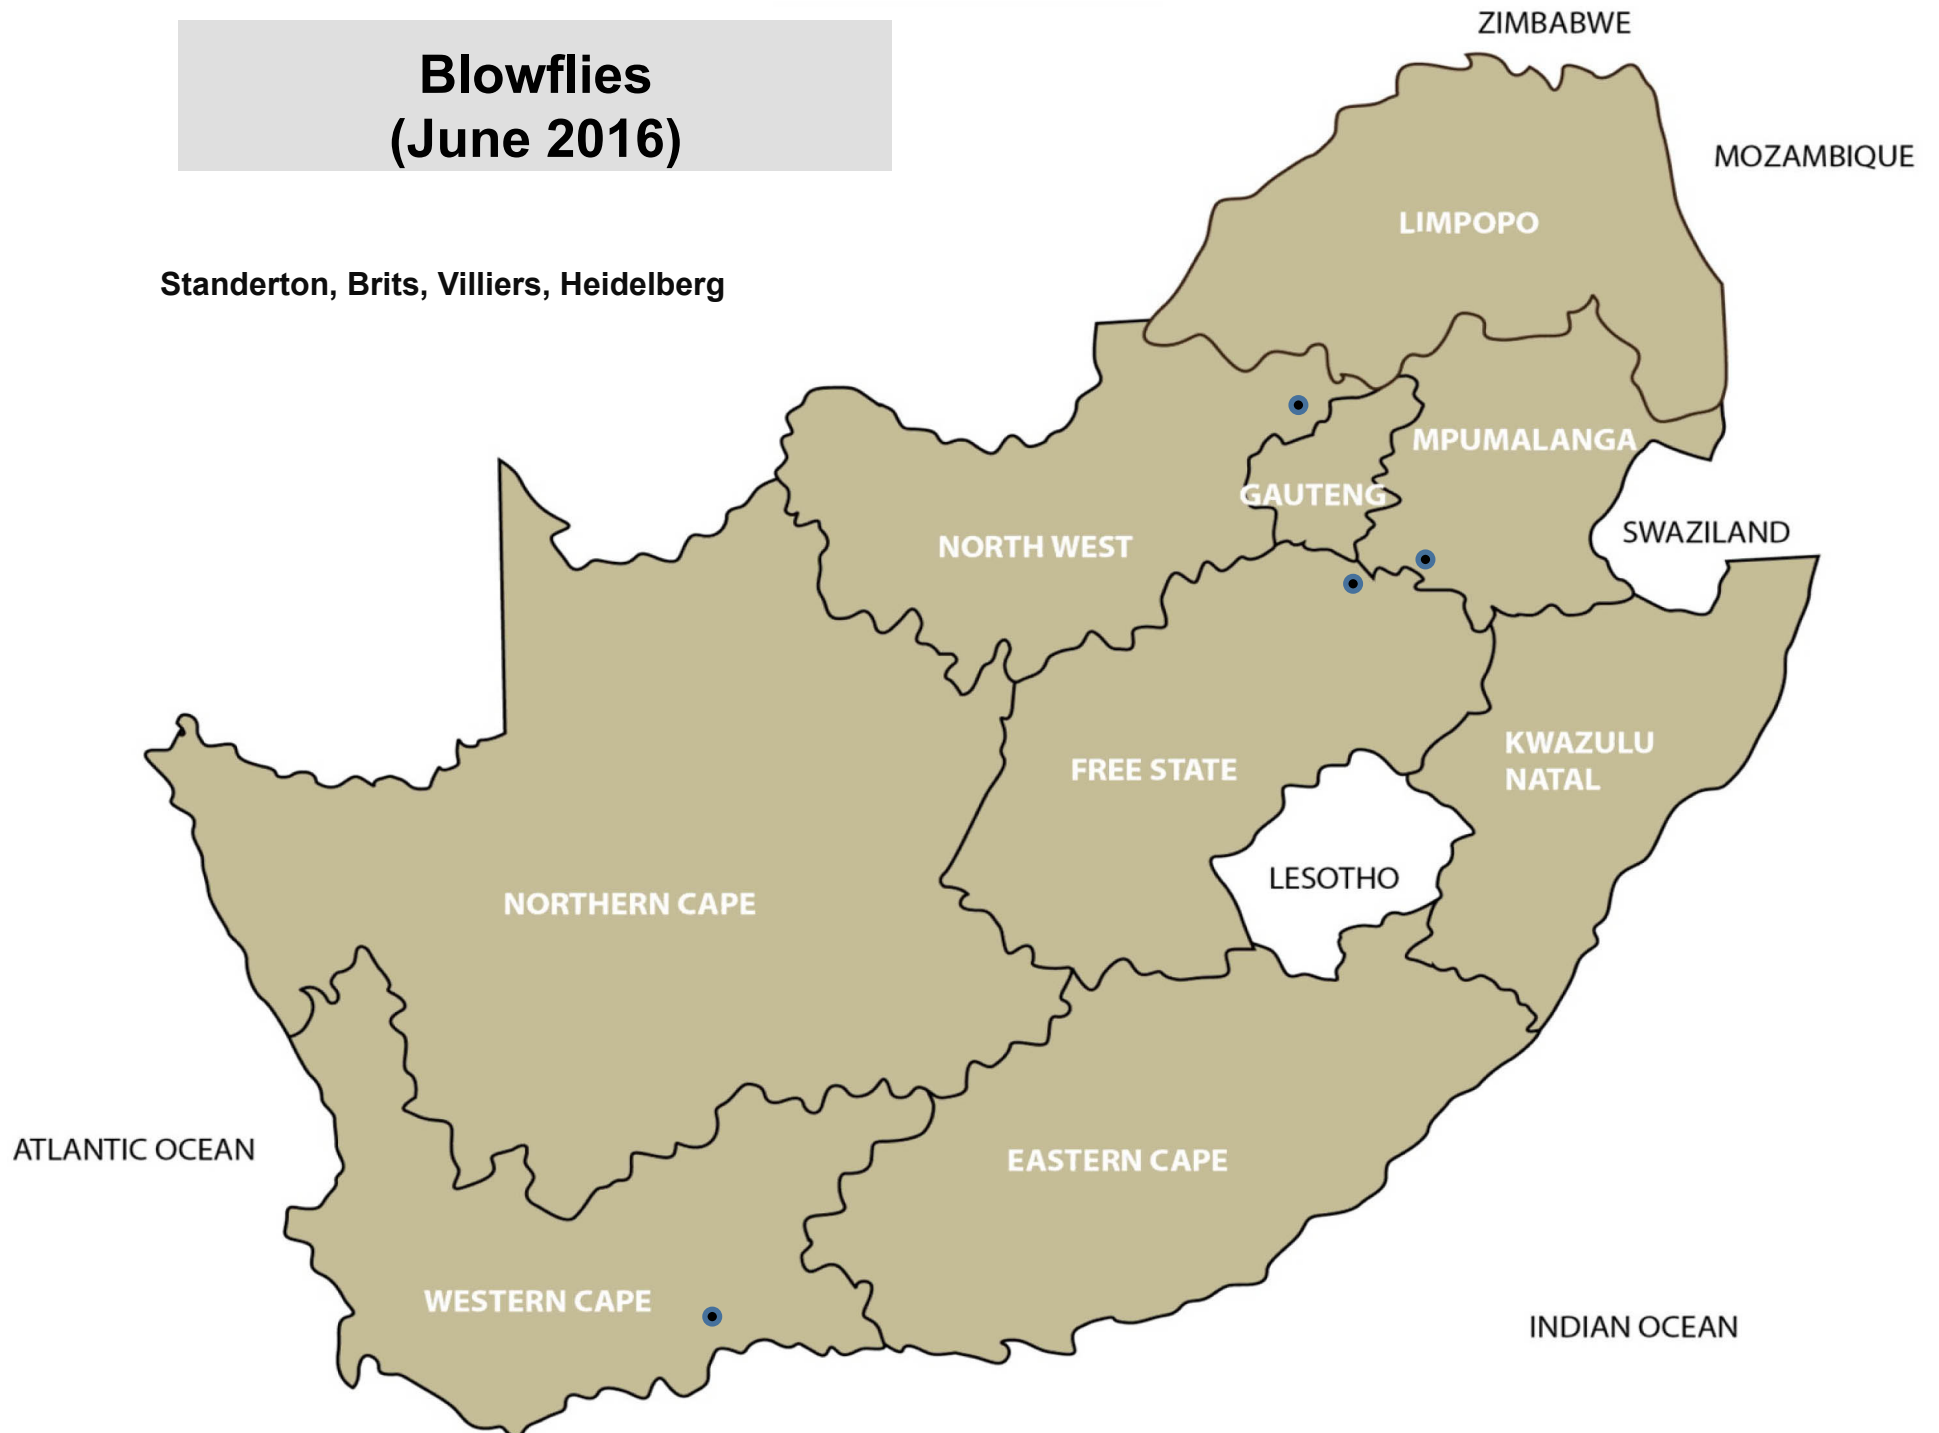

Blowflies (June 2016)

Standerton, Brits, Villiers, Heidelberg