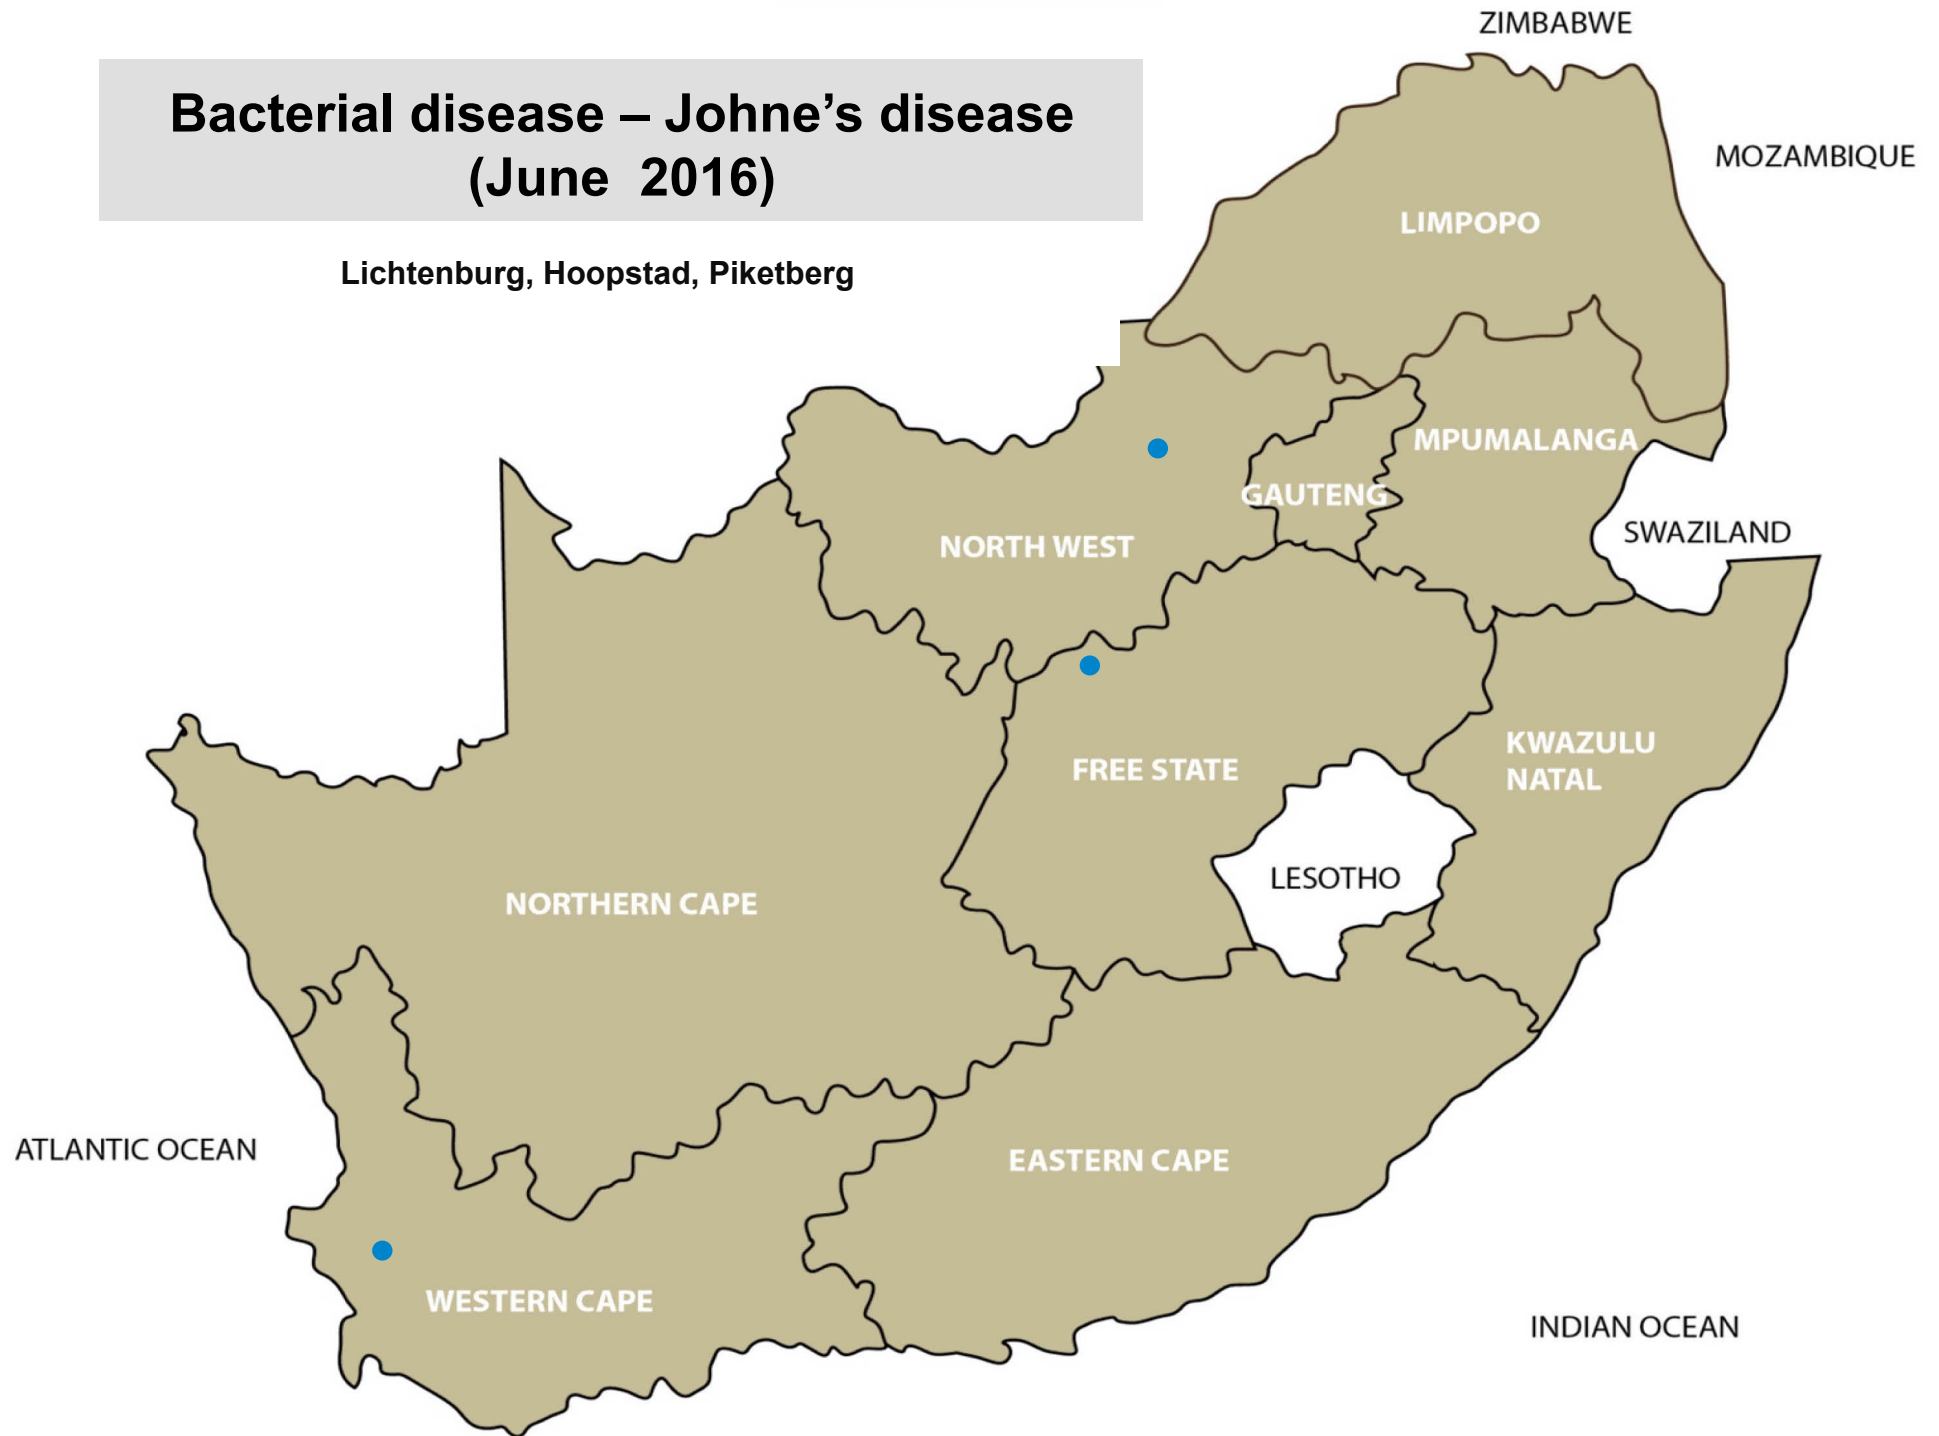

## Bacterial disease – *E. coli* (June 2016)

Polokwane, Brits, Christiana, Leeudoringstad,  
Vryburg, Bothaville, Bultfontein, Clocolan,  
Viljoenskroon, Wesselsbron, Howick, Mtubatuba,  
Pietermaritzburg, Ulundi, George, Oudtshoorn

# Bacterial disease - Salmonellosis (June 2016)

# Bacterial disease – Johne's disease (June 2016)

Lichtenburg, Hoopstad, Piketberg

## Bacterial disease – Blackquarter (June 2016)

Balfour, Grootvlei, Middelburg, Piet Retief, Standerton, Mokopane, Polokwane, Klerksdorp, Leeudoringstad, Clocolan, Frankfort, Gariepdam, Kroonstad, Memel, Villiers, Vrede, Wesselsbron, Bergville, Dundee, Estcourt, Newcastle, Underberg, Adelaide, Plettenberg Bay, Jan Kempdorp