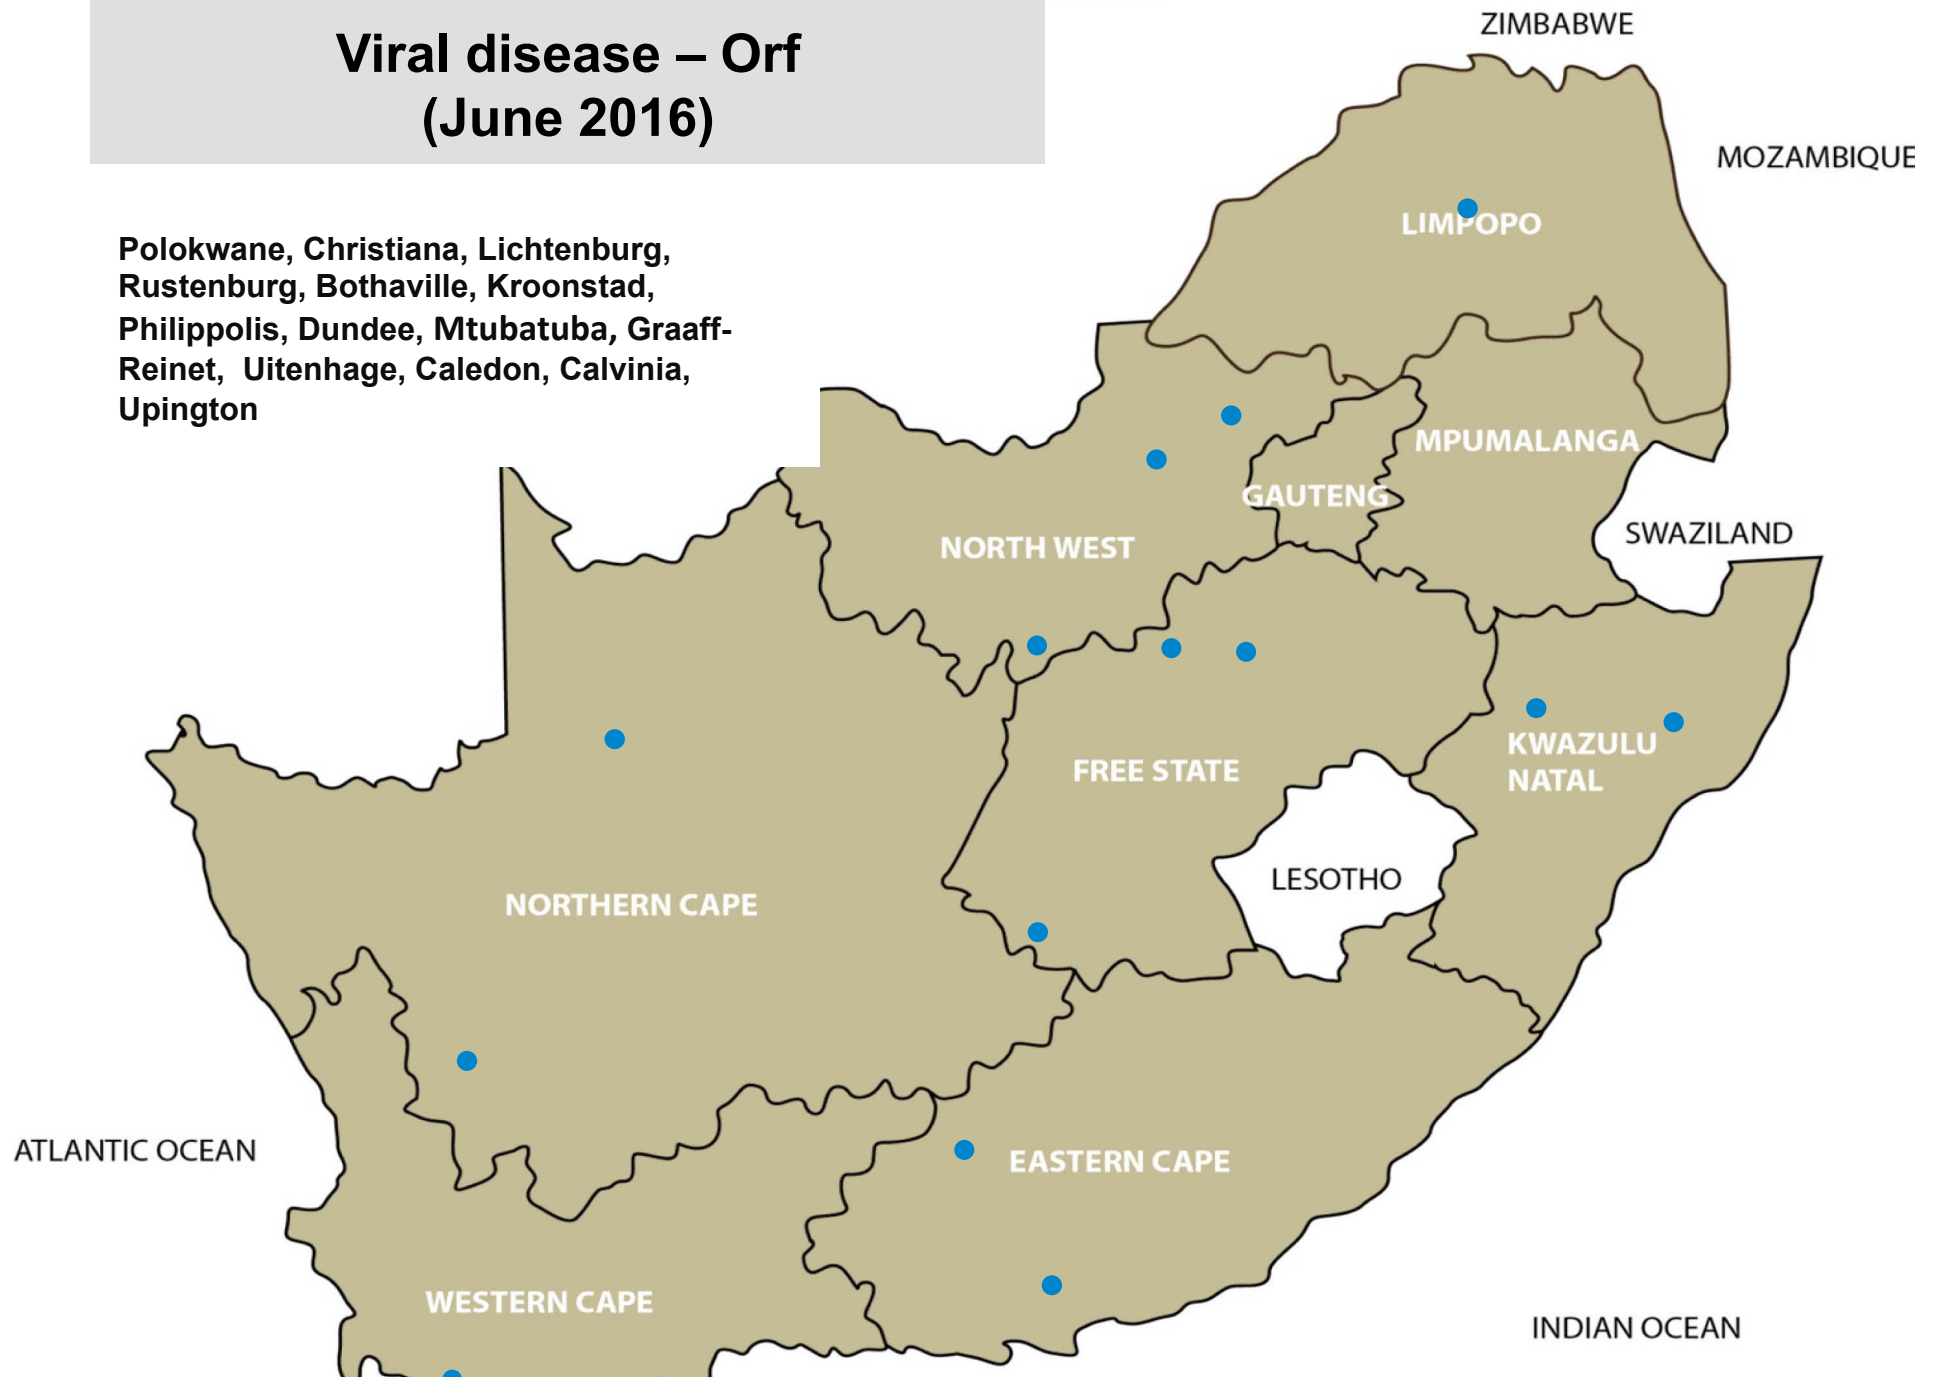

# Viral disease – Enzootic bovine leucosis (EBL) (June 2016)

## Viral disease - Warts (June 2016)

Lydenburg, Mokopane, Brits, Lichtenburg,  
Vryburg, Clocolan, Ficksburg, Frankfort,  
Wesselsbron, Estcourt, Mtubatuba,  
Pietermaritzburg, Ulundi, Underberg,  
Stellenbosch

## Viral disease – Orf (June 2016)

Polokwane, Christiana, Lichtenburg,  
Rustenburg, Bothaville, Kroonstad,  
Philippolis, Dundee, Mtubatuba, Graaff-  
Reinet, Uitenhage, Caledon, Calvinia,  
Upington

## Viral disease – Rabies (June 2016)

Muldersdrift, Pretoria, Bela-Bela, Ventersdorp,  
Clocolan, Underberg