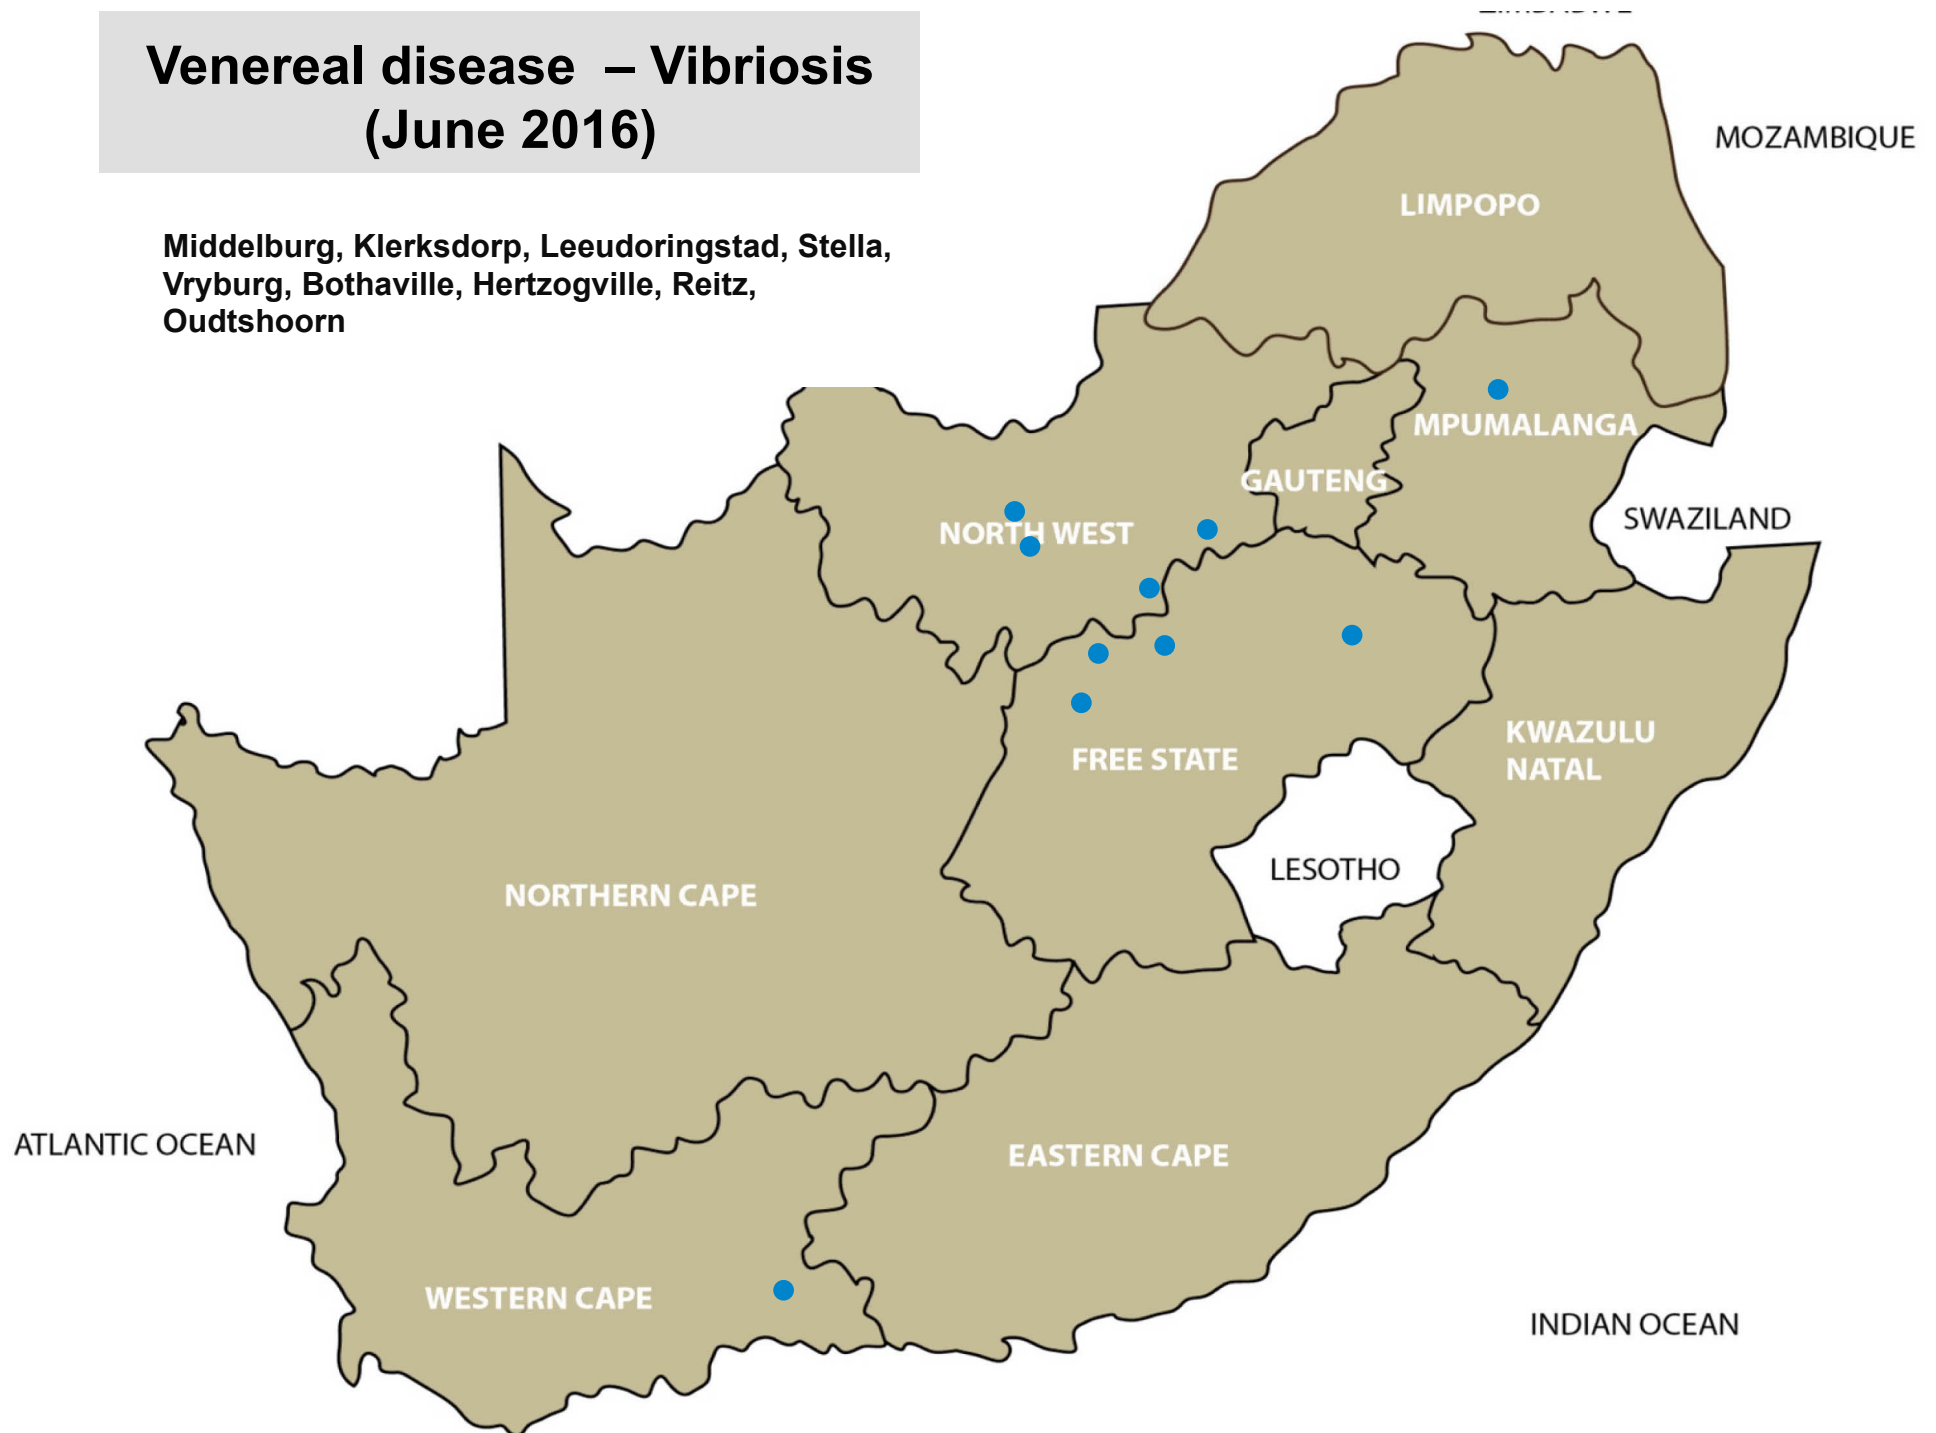

# Tick transmitted disease – Heartwater (June 2016)

Lydenburg, Nelspruit, Bapsfontein,  
Onderstepoort, Pretoria, Bela-Bela,  
Mokopane, Polokwane, Brits, Leeudoringstad,  
Stella, Bergville, Dundee, Estcourt, Pongola,  
Ulundi, Vryheid, Bathurst, Port Alfred

# Tick transmitted disease – Corridor disease (June 2016)

# Venereal disease-Trichomonosis (June 2016)

Ermelo, Grootvlei, Lydenburg, Middelburg,  
Piet Retief, Volkrust, Klerksdorp,  
Leeudoringstad, Lichtenburg, Stella,  
Ventersdorp, Vryburg, Bethlehem,  
Bloemfontein, Bothaville, Frankfort,  
Harrismith, Hertzogville, Hoopstad,  
Kroonstad, Reitz, Villiers, Vrede, Bergville,  
Dundee, Oudtshoorn

## Venereal disease – Vibriosis (June 2016)

Middelburg, Klerksdorp, Leeudoringstad, Stella,  
Vryburg, Bothaville, Hertzogville, Reitz,  
Oudtshoorn