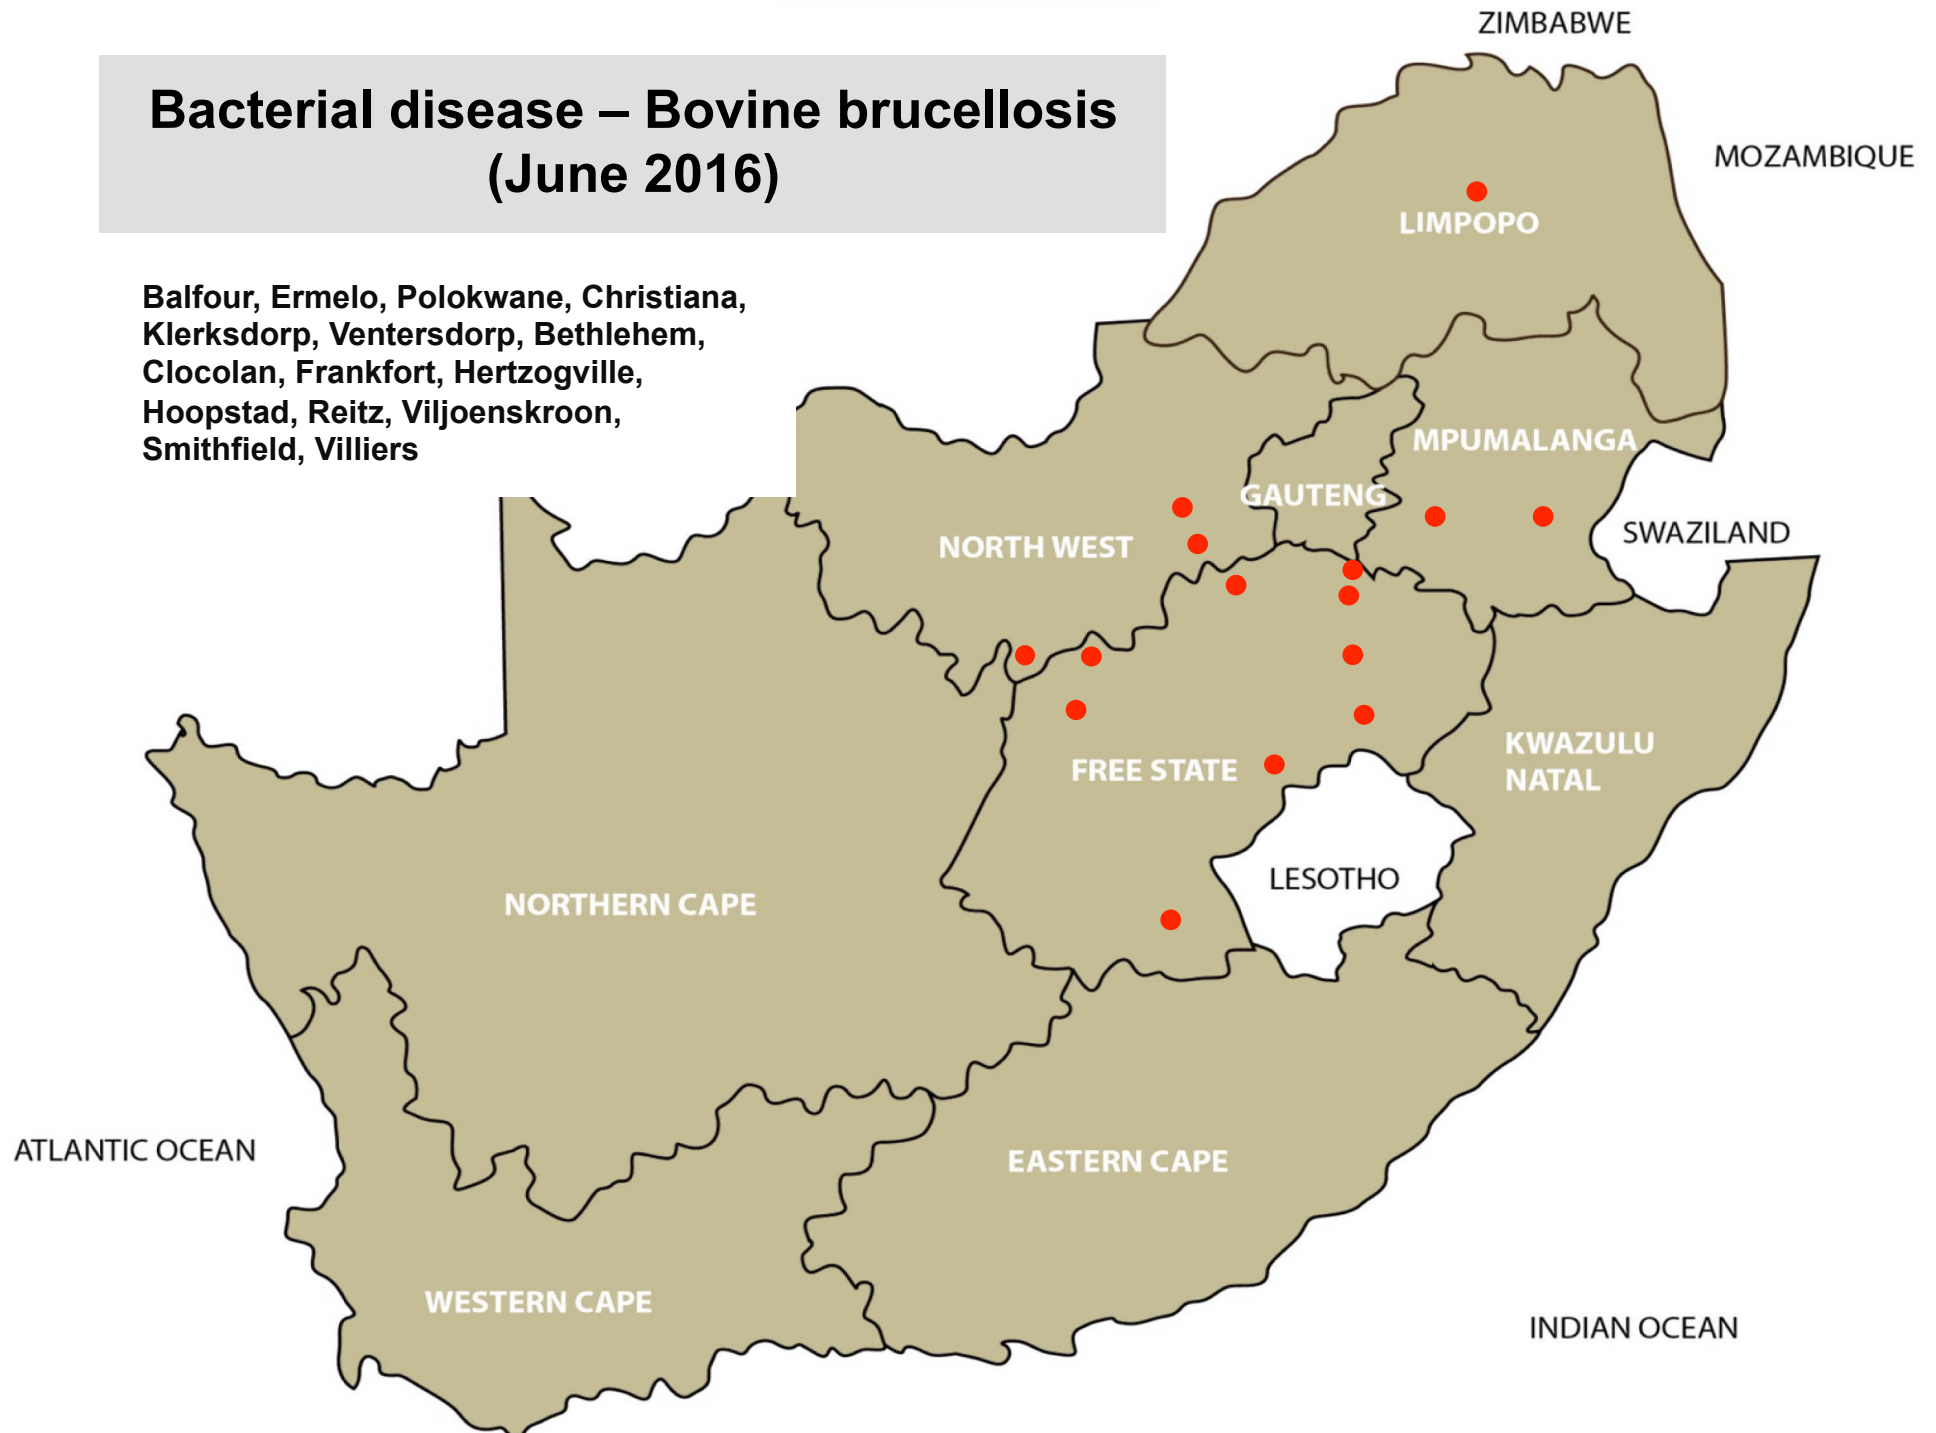

Bacterial disease – Bovine brucellosis (June 2016)

Balfour, Ermelo, Polokwane, Christiana,
Klerksdorp, Ventersdorp, Bethlehem,
Clocolan, Frankfort, Hertzogville,
Hoopstad, Reitz, Viljoenskroon,
Smithfield, Villiers