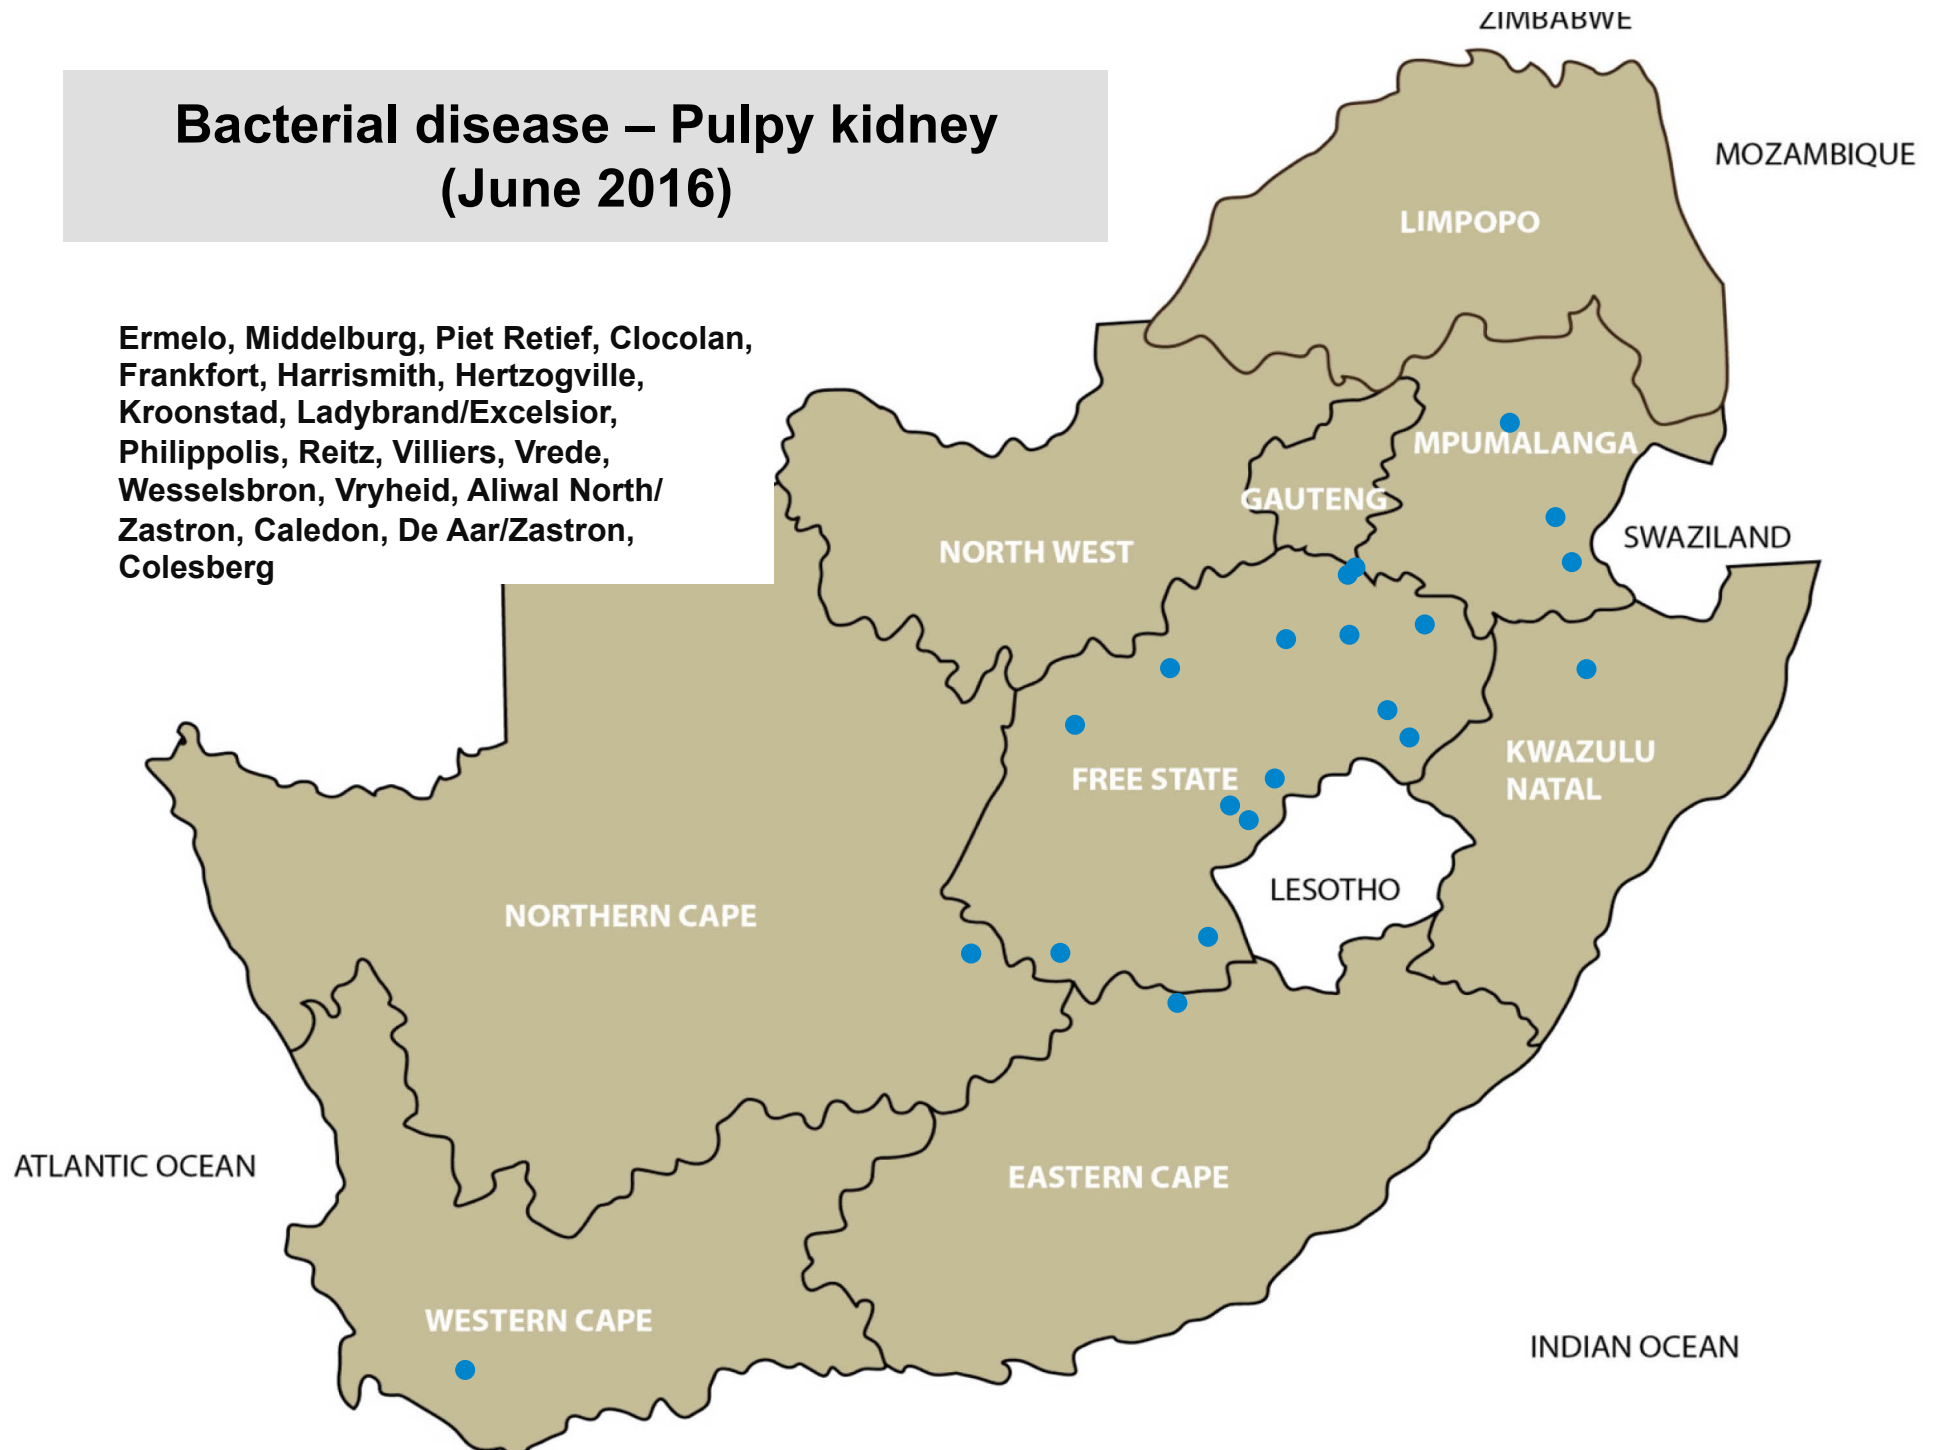

## Bacterial disease – Pulpy kidney (June 2016)

Ermelo, Middelburg, Piet Retief, Clocolan,  
Frankfort, Harrismith, Hertzogville,  
Kroonstad, Ladybrand/Excelsior,  
Philippolis, Reitz, Villiers, Vrede,  
Wesselsbron, Vryheid, Aliwal North/  
Zastron, Caledon, De Aar/Zastron,  
Colesberg