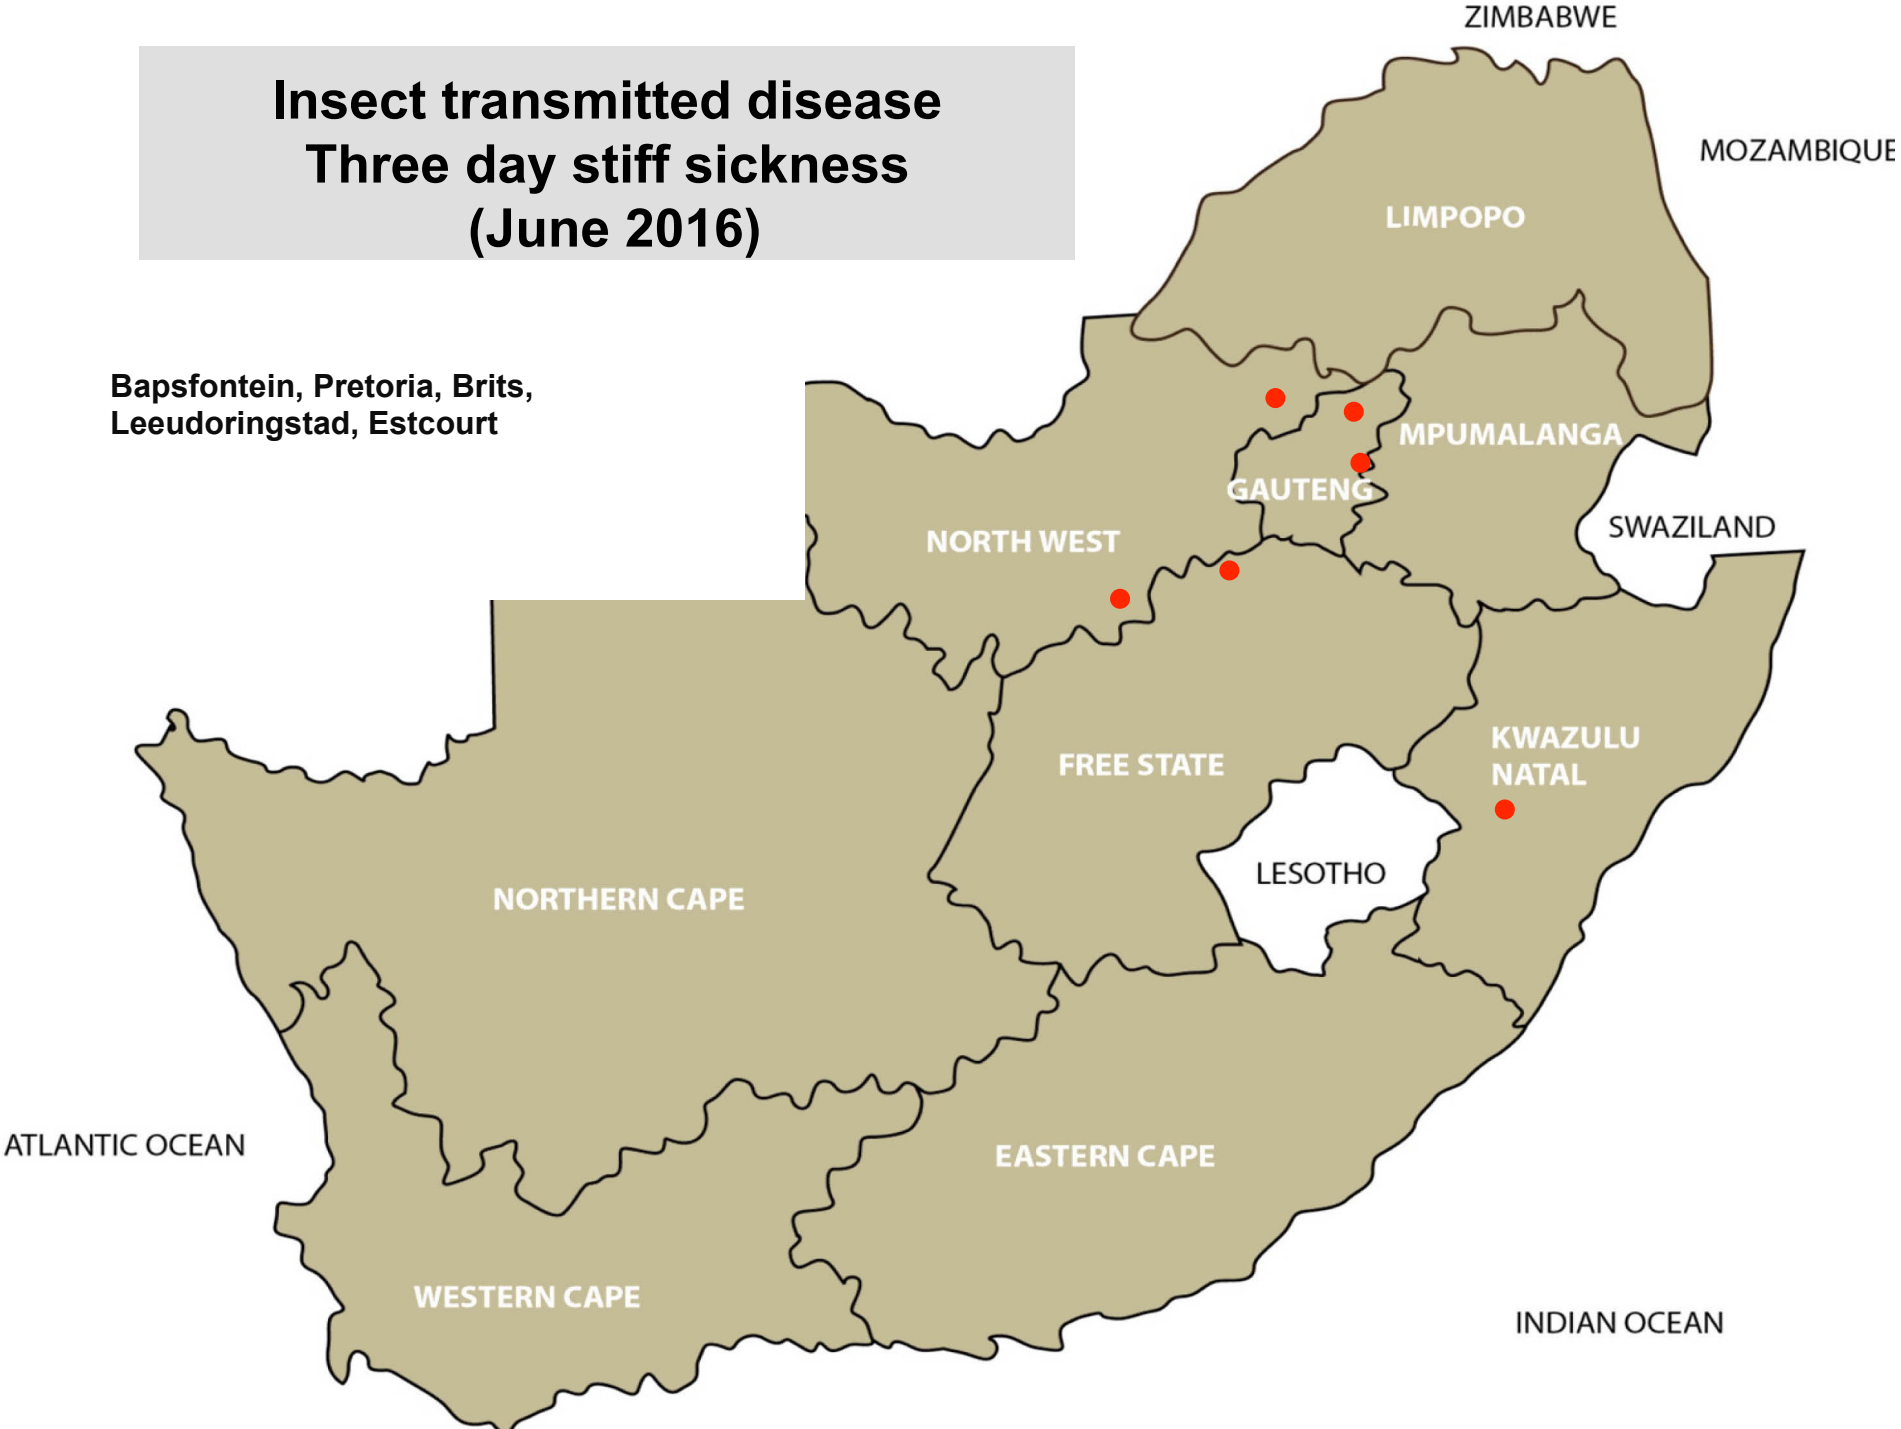

## Venereal disease – Vibriosis (June 2016)

Middelburg, Klerksdorp, Leeudoringstad, Stella,  
Vryburg, Bothaville, Hertzogville, Reitz,  
Oudtshoorn

# Venereal disease – Pizzle disease (June 2016)

Philippolis, Graaff-Reinet

# Insect and tick transmitted disease Lumpy skin disease (June 2016)

Bapsfontein, Pretoria, Brits

**Insect transmitted disease  
Three day stiff sickness  
(June 2016)**

Bapsfontein, Pretoria, Brits,  
Leeudoringstad, Estcourt

# Insect transmitted disease Blue tongue (June 2016)

Bapsfontein, Hertzogville, Kroonstad,  
Estcourt, Beaufort West, Calvinia