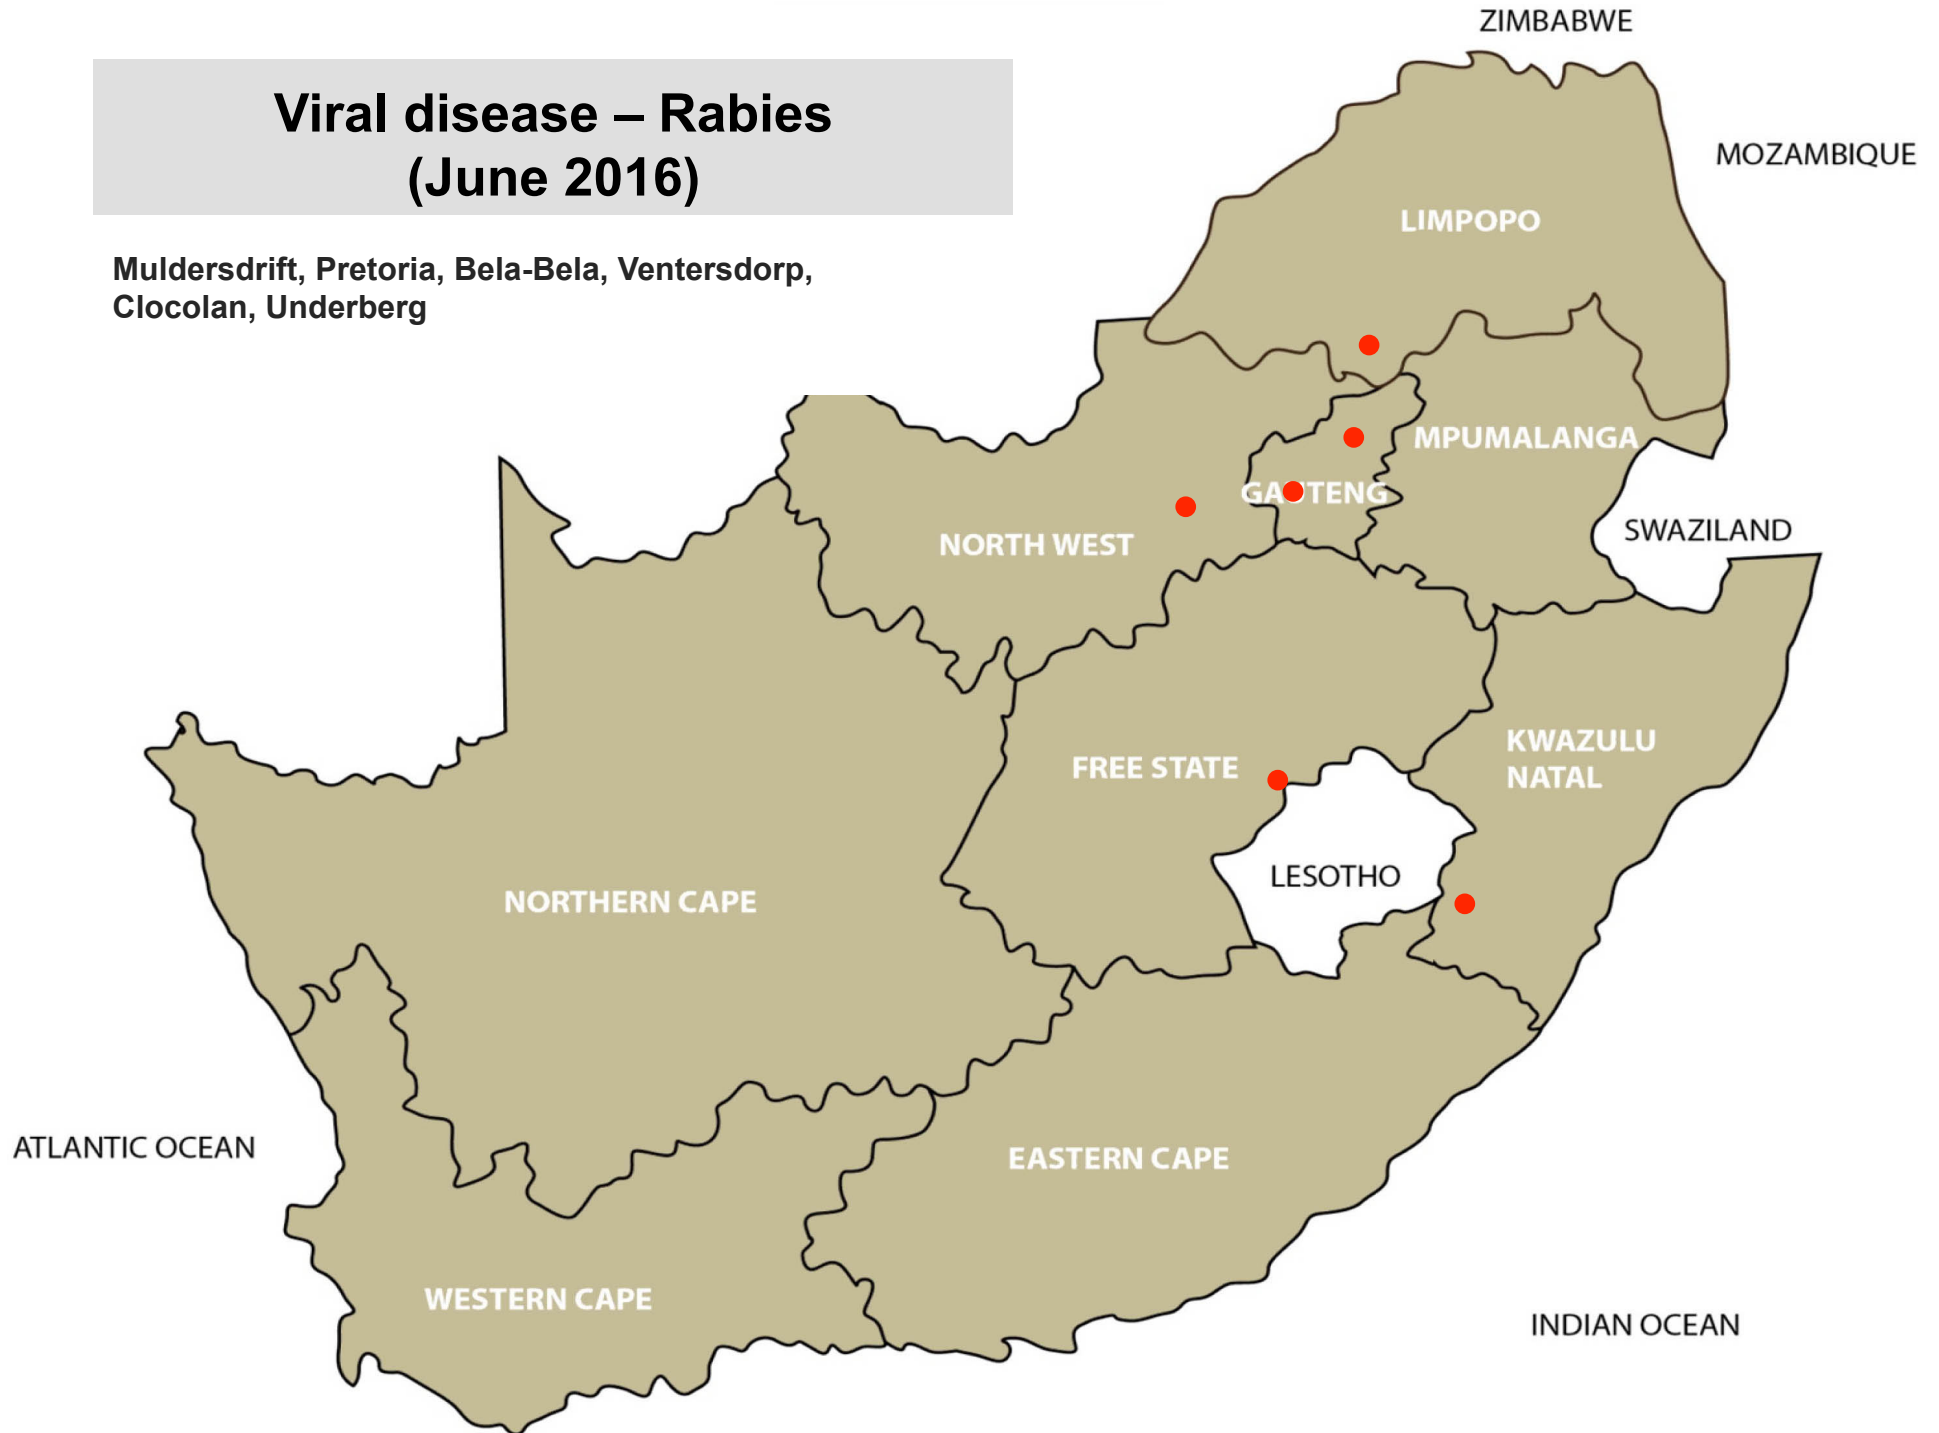

## Viral disease - Warts (June 2016)

Lydenburg, Mokopane, Brits, Lichtenburg,  
Vryburg, Clocolan, Ficksburg, Frankfort,  
Wesselsbron, Estcourt, Mtubatuba,  
Pietermaritzburg, Ulundi, Underberg,  
Stellenbosch

## Viral disease – Orf (June 2016)

Polokwane, Christiana, Lichtenburg,  
Rustenburg, Bothaville, Kroonstad,  
Philippolis, Dundee, Mtubatuba, Graaff-  
Reinet, Uitenhage, Caledon, Calvinia,  
Upington

## Viral disease – Rabies (June 2016)

Muldersdrift, Pretoria, Bela-Bela, Ventersdorp,  
Clocolan, Underberg