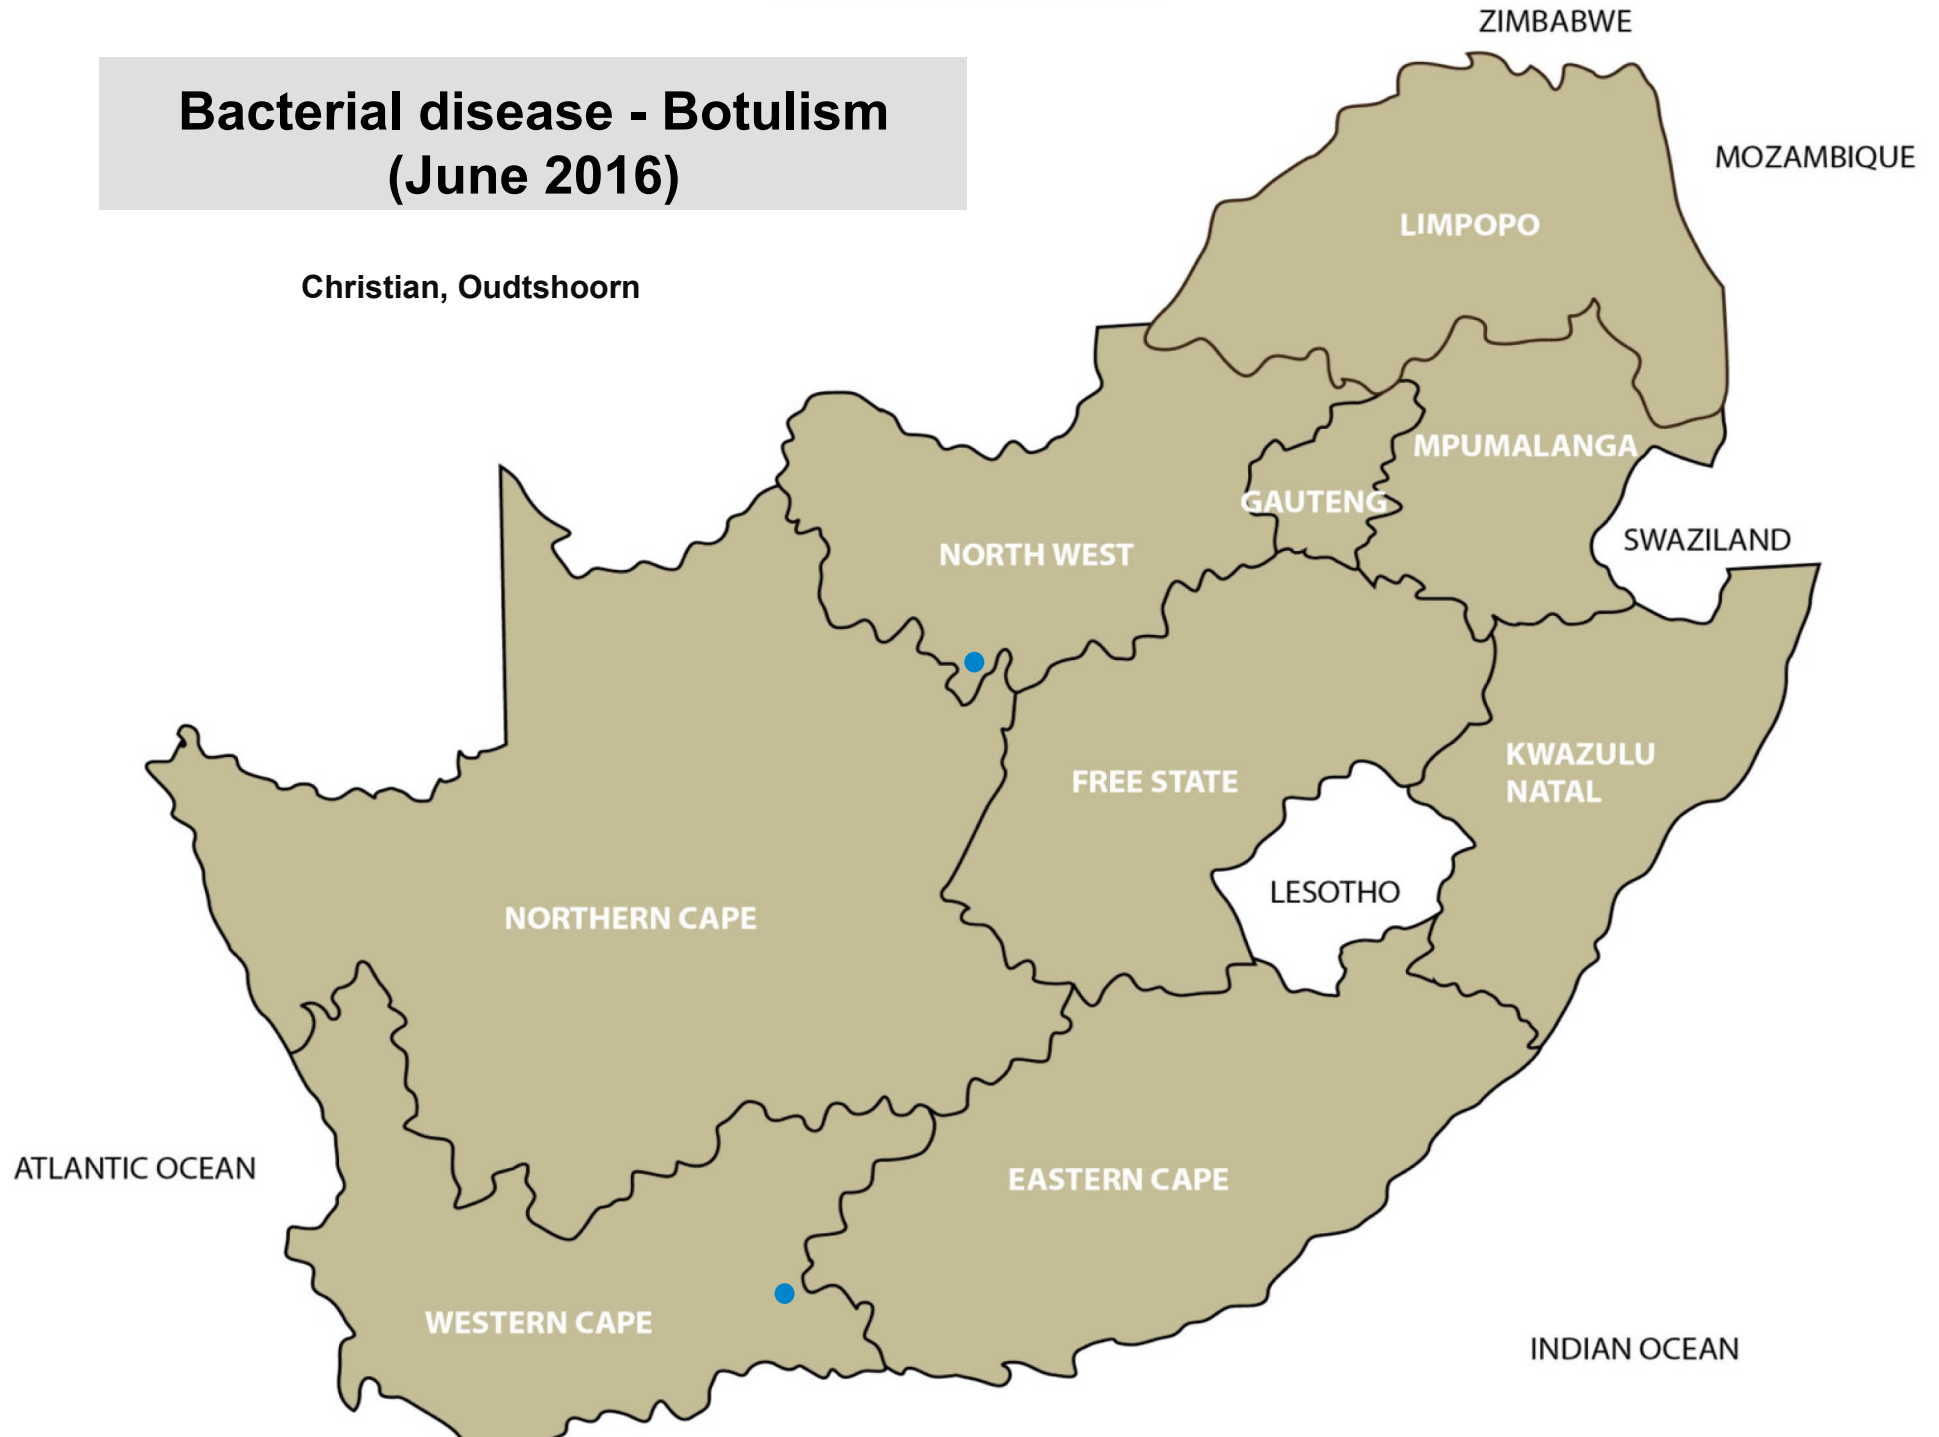

Bacterial disease - Botulism (June 2016)

Christian, Oudtshoorn