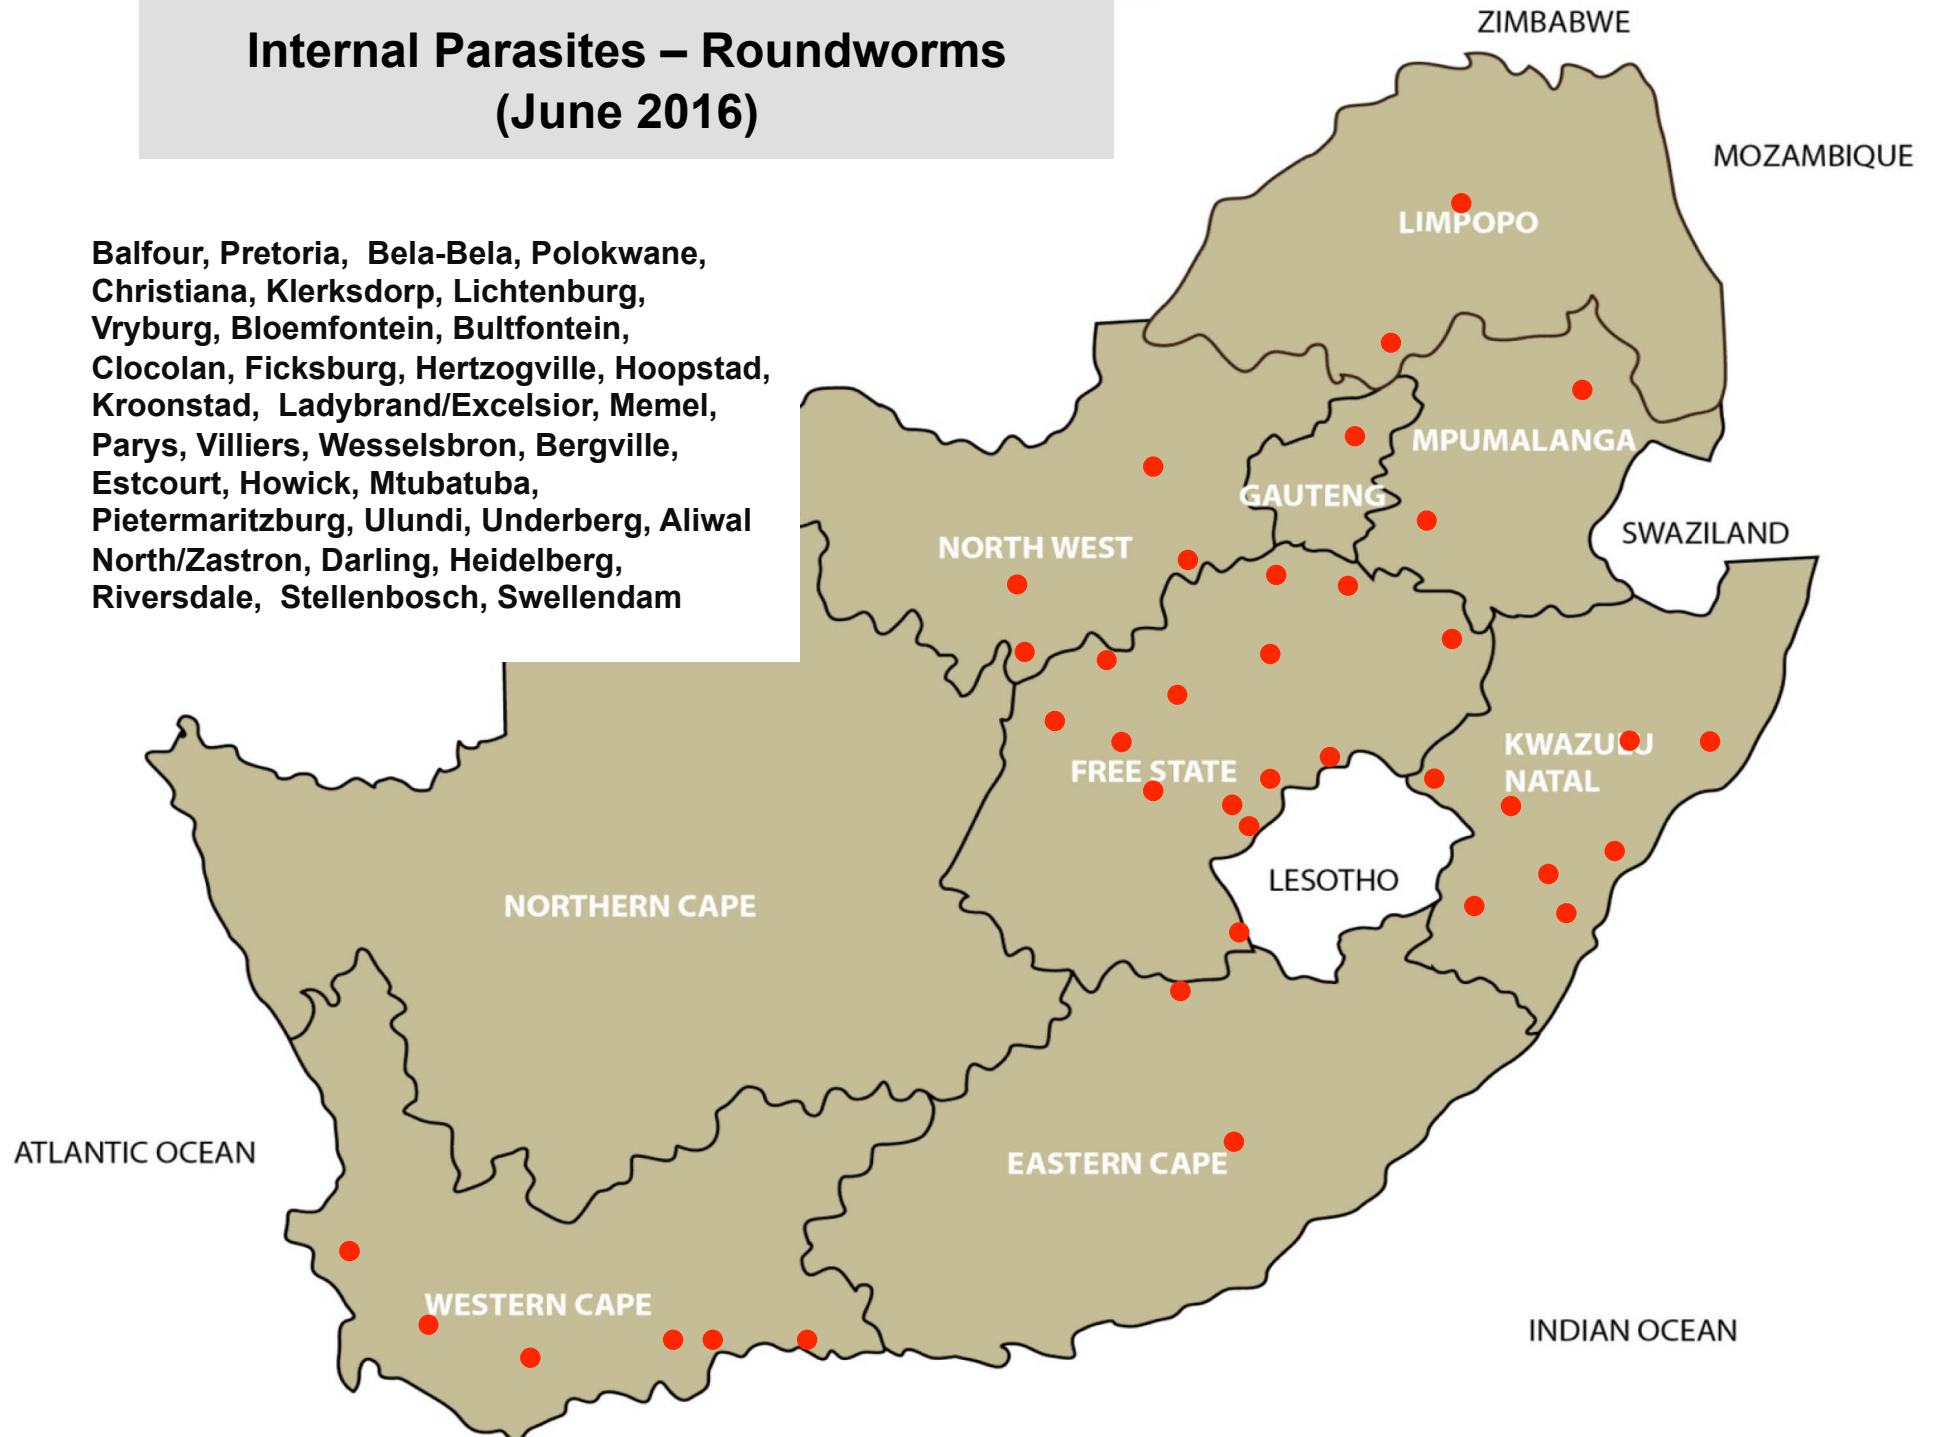

## Internal Parasites – Roundworms (June 2016)

Balfour, Pretoria, Bela-Bela, Polokwane,  
Christiana, Klerksdorp, Lichtenburg,  
Vryburg, Bloemfontein, Bultfontein,  
Clocolan, Ficksburg, Hertzogville, Hoopstad,  
Kroonstad, Ladybrand/Excelsior, Memel,  
Parys, Villiers, Wesselsbron, Bergville,  
Estcourt, Howick, Mtubatuba,  
Pietermaritzburg, Ulundi, Underberg, Aliwal  
North/Zastron, Darling, Heidelberg,  
Riversdale, Stellenbosch, Swellendam

## Internal Parasites – Tapeworms (June 2016)

Klerksdorp, Lichtenburg, Bloemfontein,  
Bultfontein, Clocolan, Ficksburg, Hertzogville,  
Kroonstad, Memel, Parys, Viljoenskroon,  
Howick, Aliwal North/Zastron