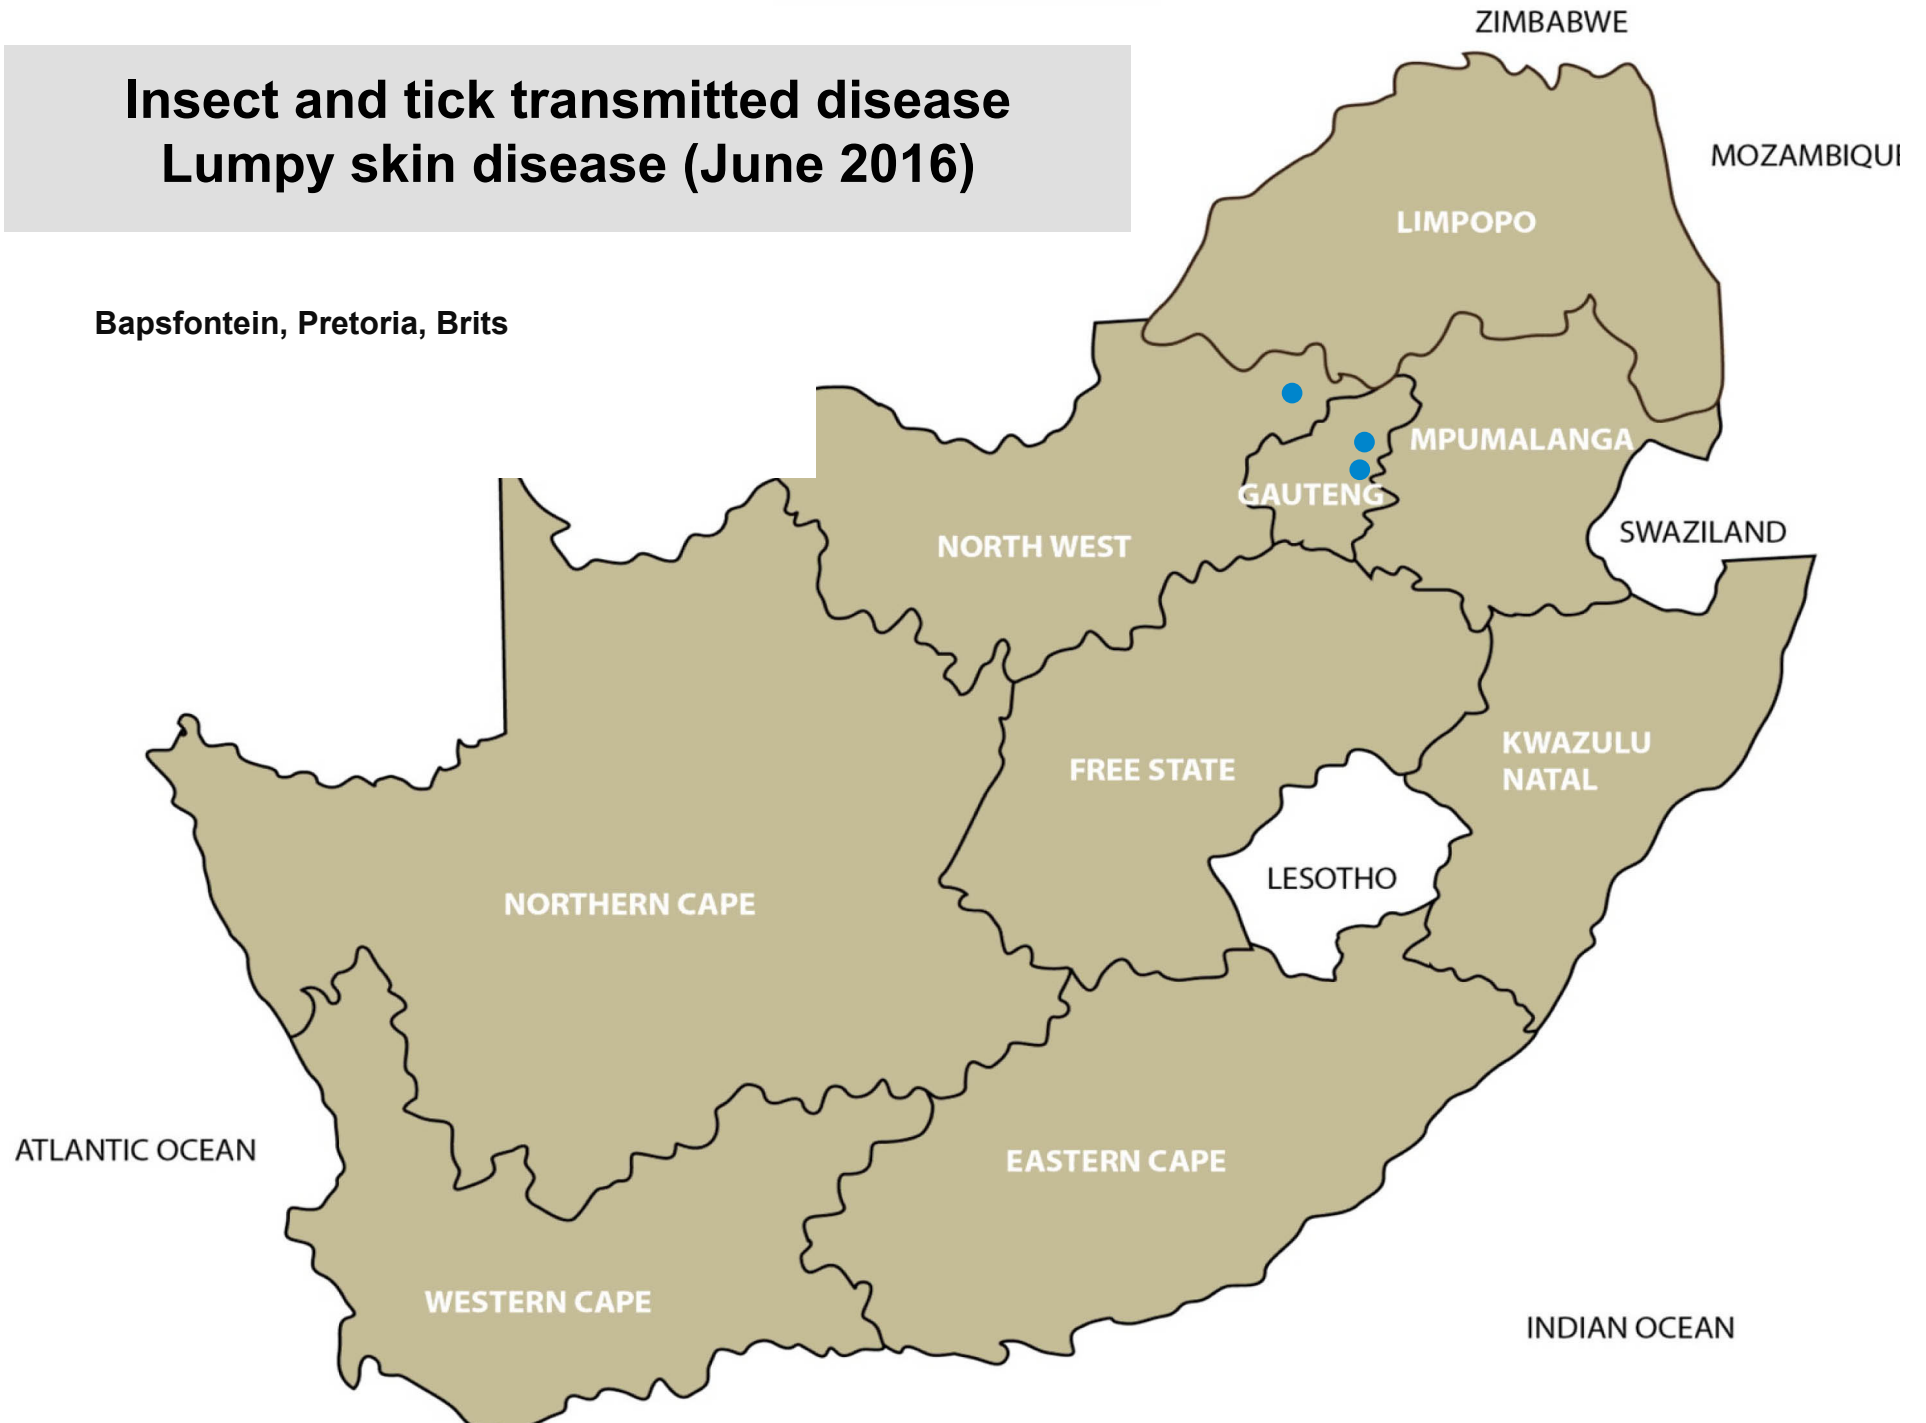

## Venereal disease – Vibriosis (June 2016)

Middelburg, Klerksdorp, Leeudoringstad, Stella,  
Vryburg, Bothaville, Hertzogville, Reitz,  
Oudtshoorn

# Venereal disease – Pizzle disease (June 2016)

Philippolis, Graaff-Reinet

# Insect and tick transmitted disease Lumpy skin disease (June 2016)

Bapsfontein, Pretoria, Brits

**Insect transmitted disease  
Three day stiff sickness  
(June 2016)**

Bapsfontein, Pretoria, Brits,  
Leeudoringstad, Estcourt

# Insect transmitted disease Blue tongue (June 2016)

Bapsfontein, Hertzogville, Kroonstad,  
Estcourt, Beaufort West, Calvinia