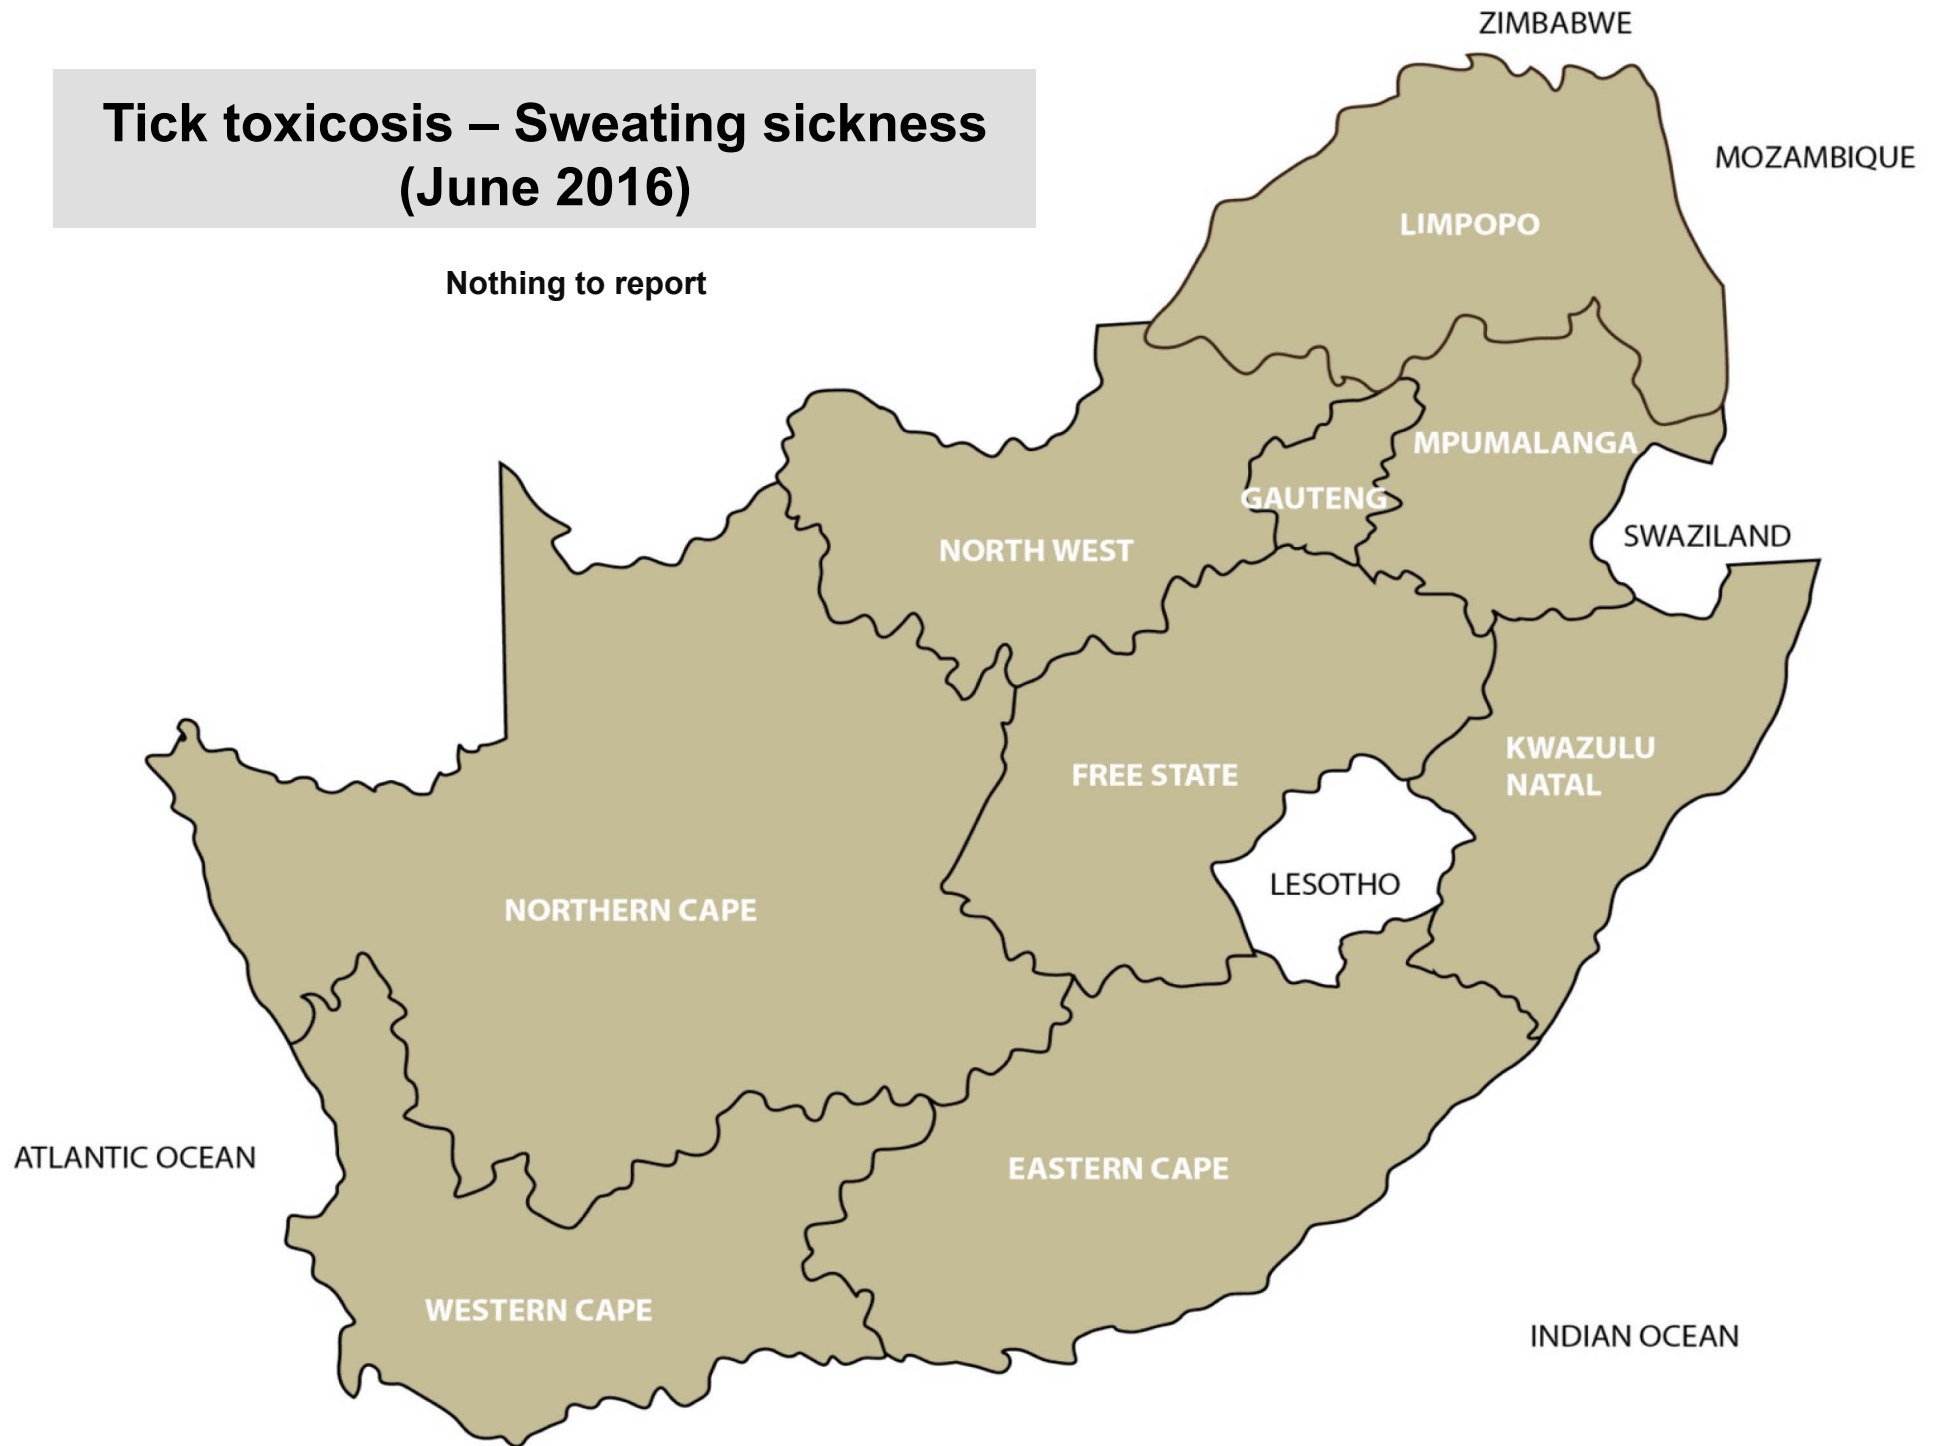

Tick toxicosis – Sweating sickness (June 2016)

Nothing to report