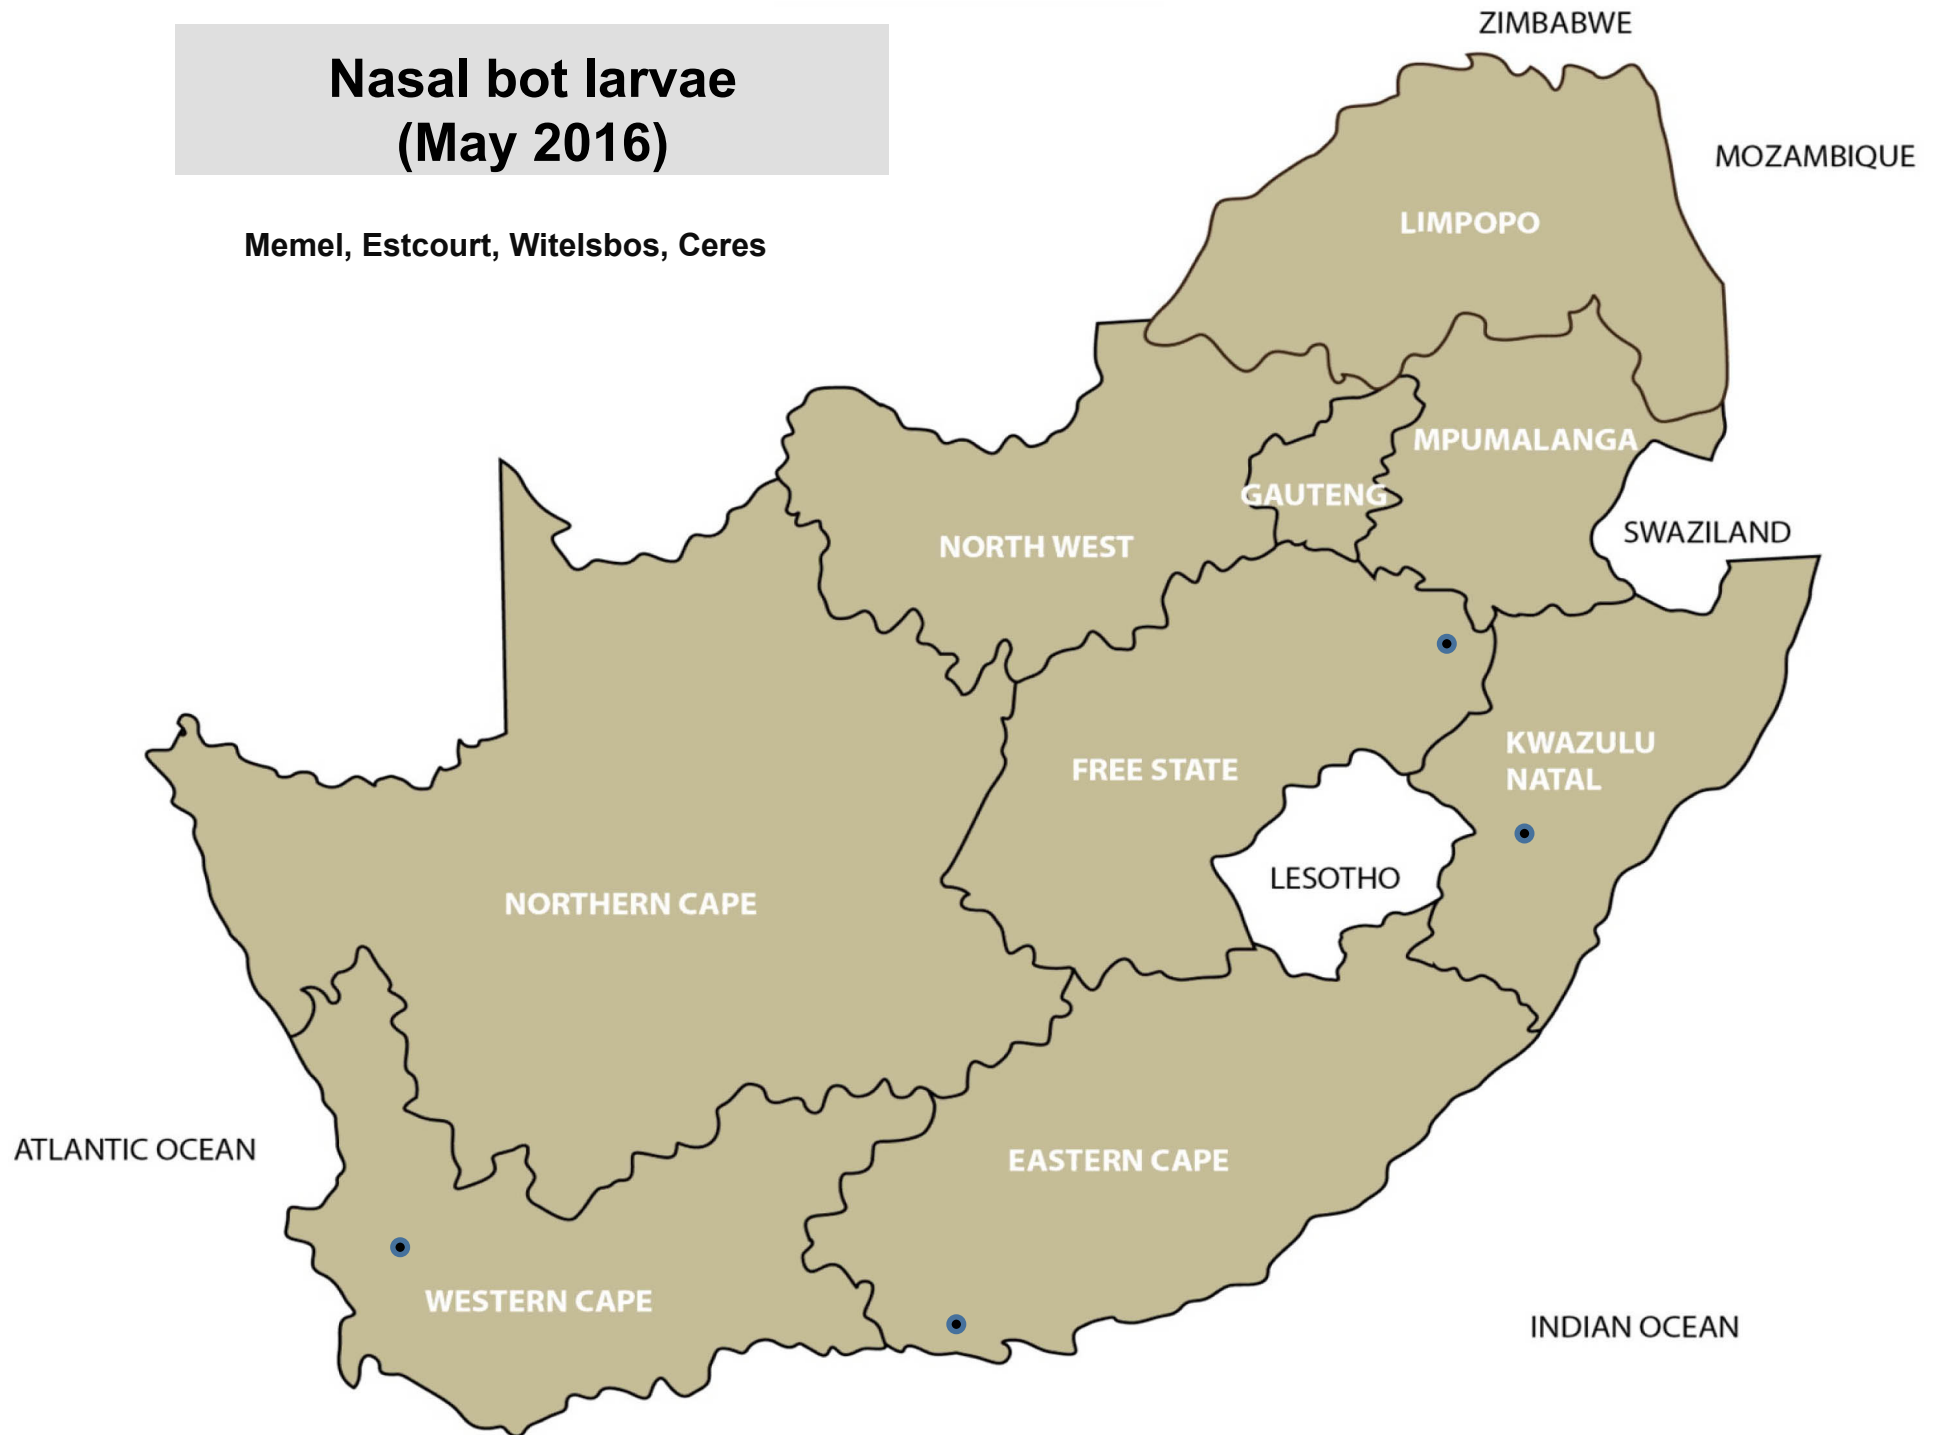

# Blowflies (June 2016)

Standerton, Brits, Villiers, Heidelberg

# Midges and Mosquitoes (June 2016)

# Screw-worm (June 2016)

Mokopane

# Nasal bot larvae (May 2016)

Memel, Estcourt, Witelsbos, Ceres