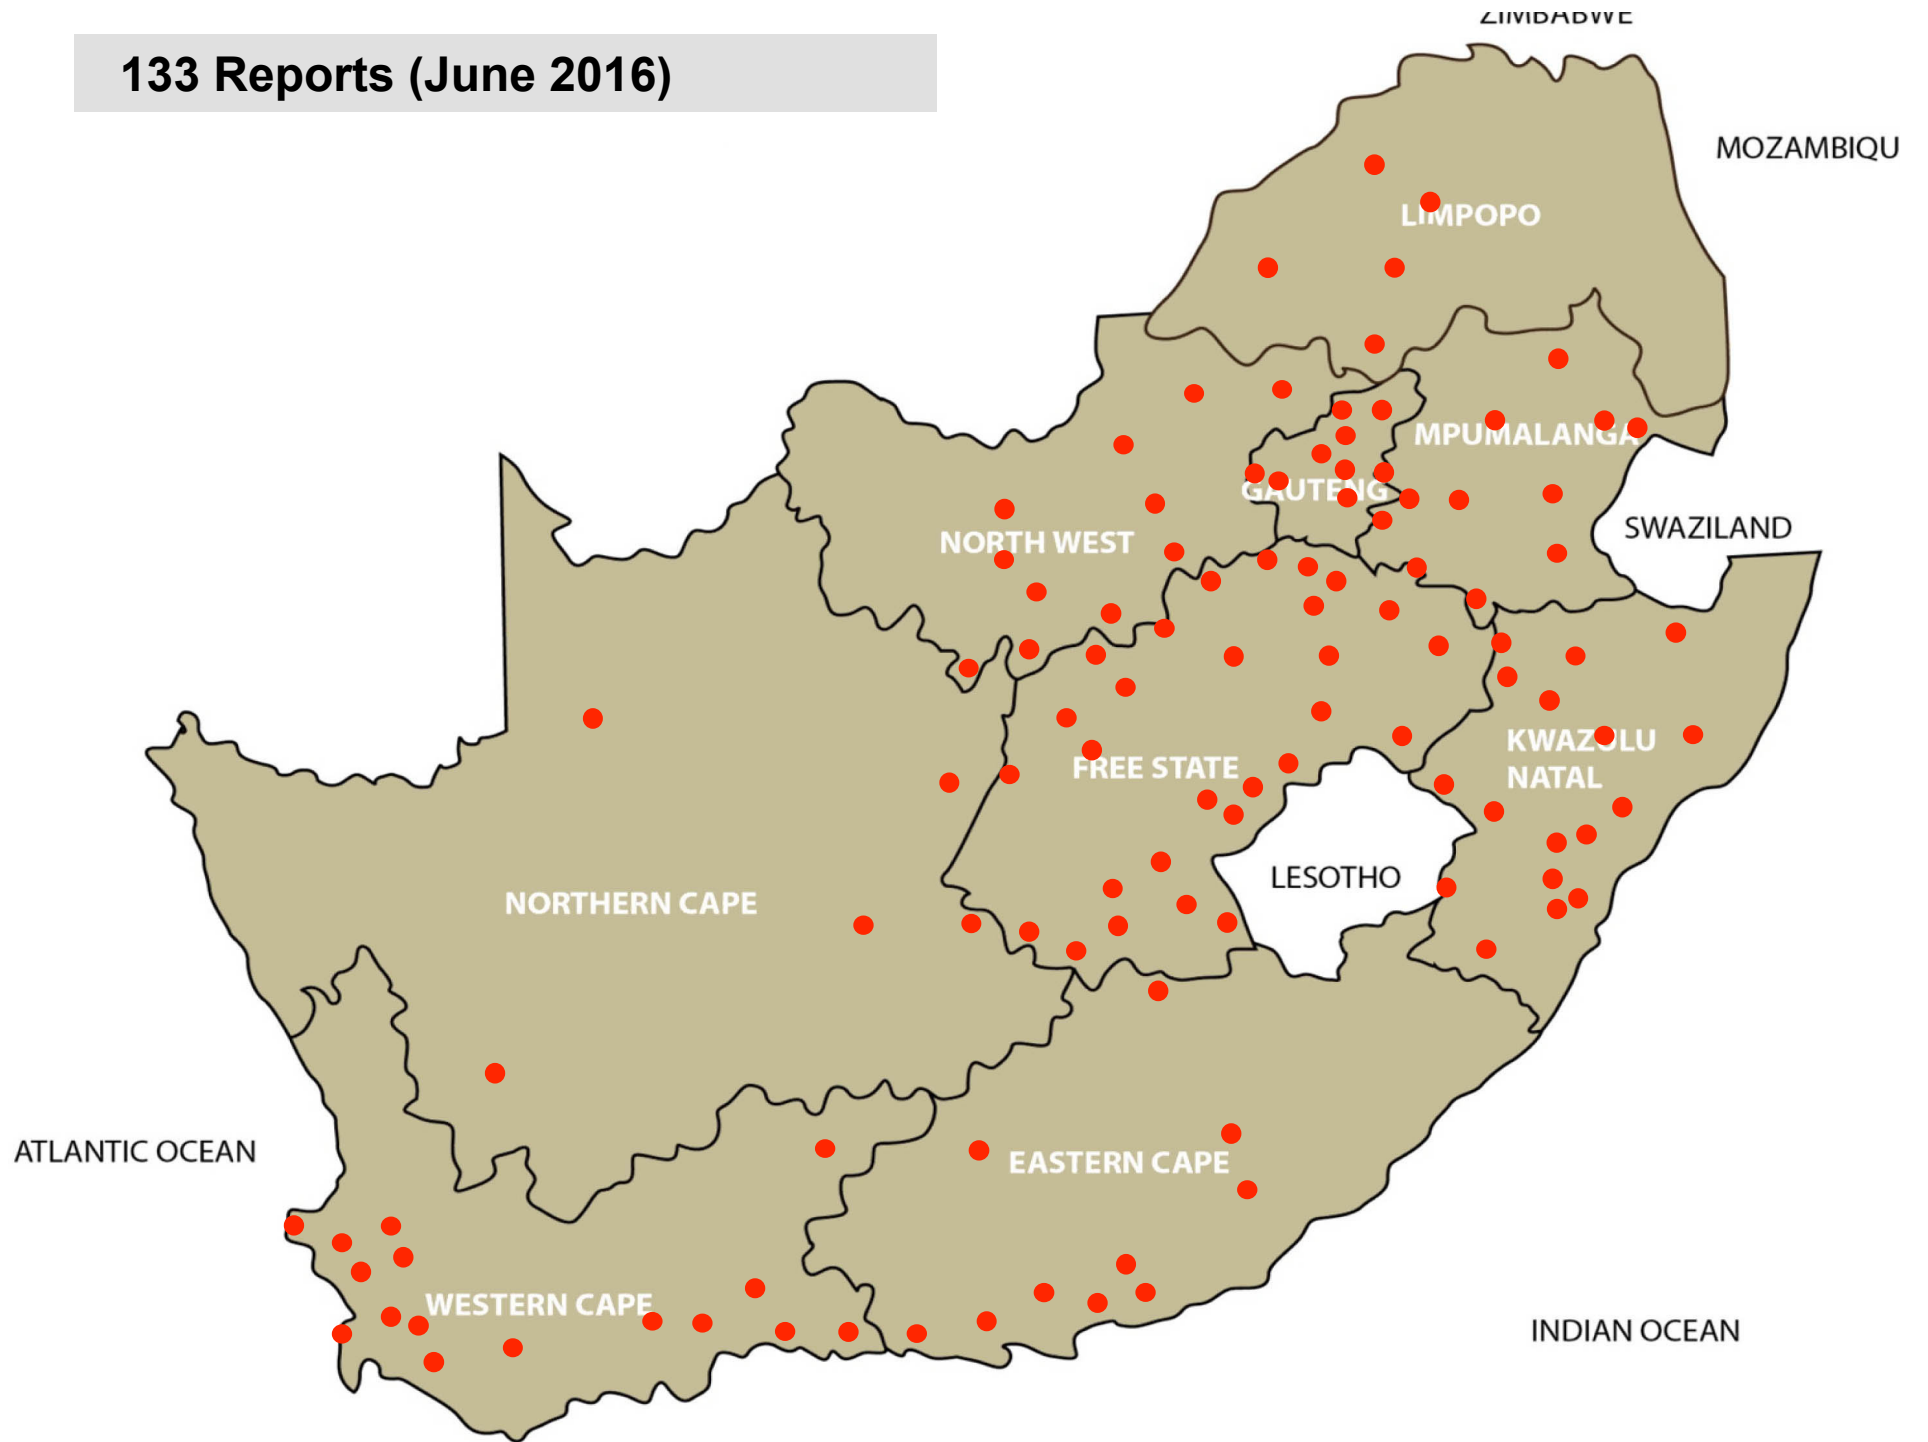

**133 Reports (June 2016)**

## Internal Parasites – Roundworms (June 2016)

Balfour, Pretoria, Bela-Bela, Polokwane,  
Christiana, Klerksdorp, Lichtenburg,  
Vryburg, Bloemfontein, Bultfontein,  
Clocolan, Ficksburg, Hertzogville, Hoopstad,  
Kroonstad, Ladybrand/Excelsior, Memel,  
Parys, Villiers, Wesselsbron, Bergville,  
Estcourt, Howick, Mtubatuba,  
Pietermaritzburg, Ulundi, Underberg, Aliwal  
North/Zastron, Darling, Heidelberg,  
Riversdale, Stellenbosch, Swellendam

# Internal Parasites – Resistant Roundworms (June 2016)

Balfour, Pretoria, Christiana,  
Bloemfontein, Clocolan, Hoopstad,  
Ladybrand/Excelsior, Caledon

## Internal Parasites – Tapeworms (June 2016)

Klerksdorp, Lichtenburg, Bloemfontein,  
Bultfontein, Clocolan, Ficksburg, Hertzogville,  
Kroonstad, Memel, Parys, Viljoenskroon,  
Howick, Aliwal North/Zastron