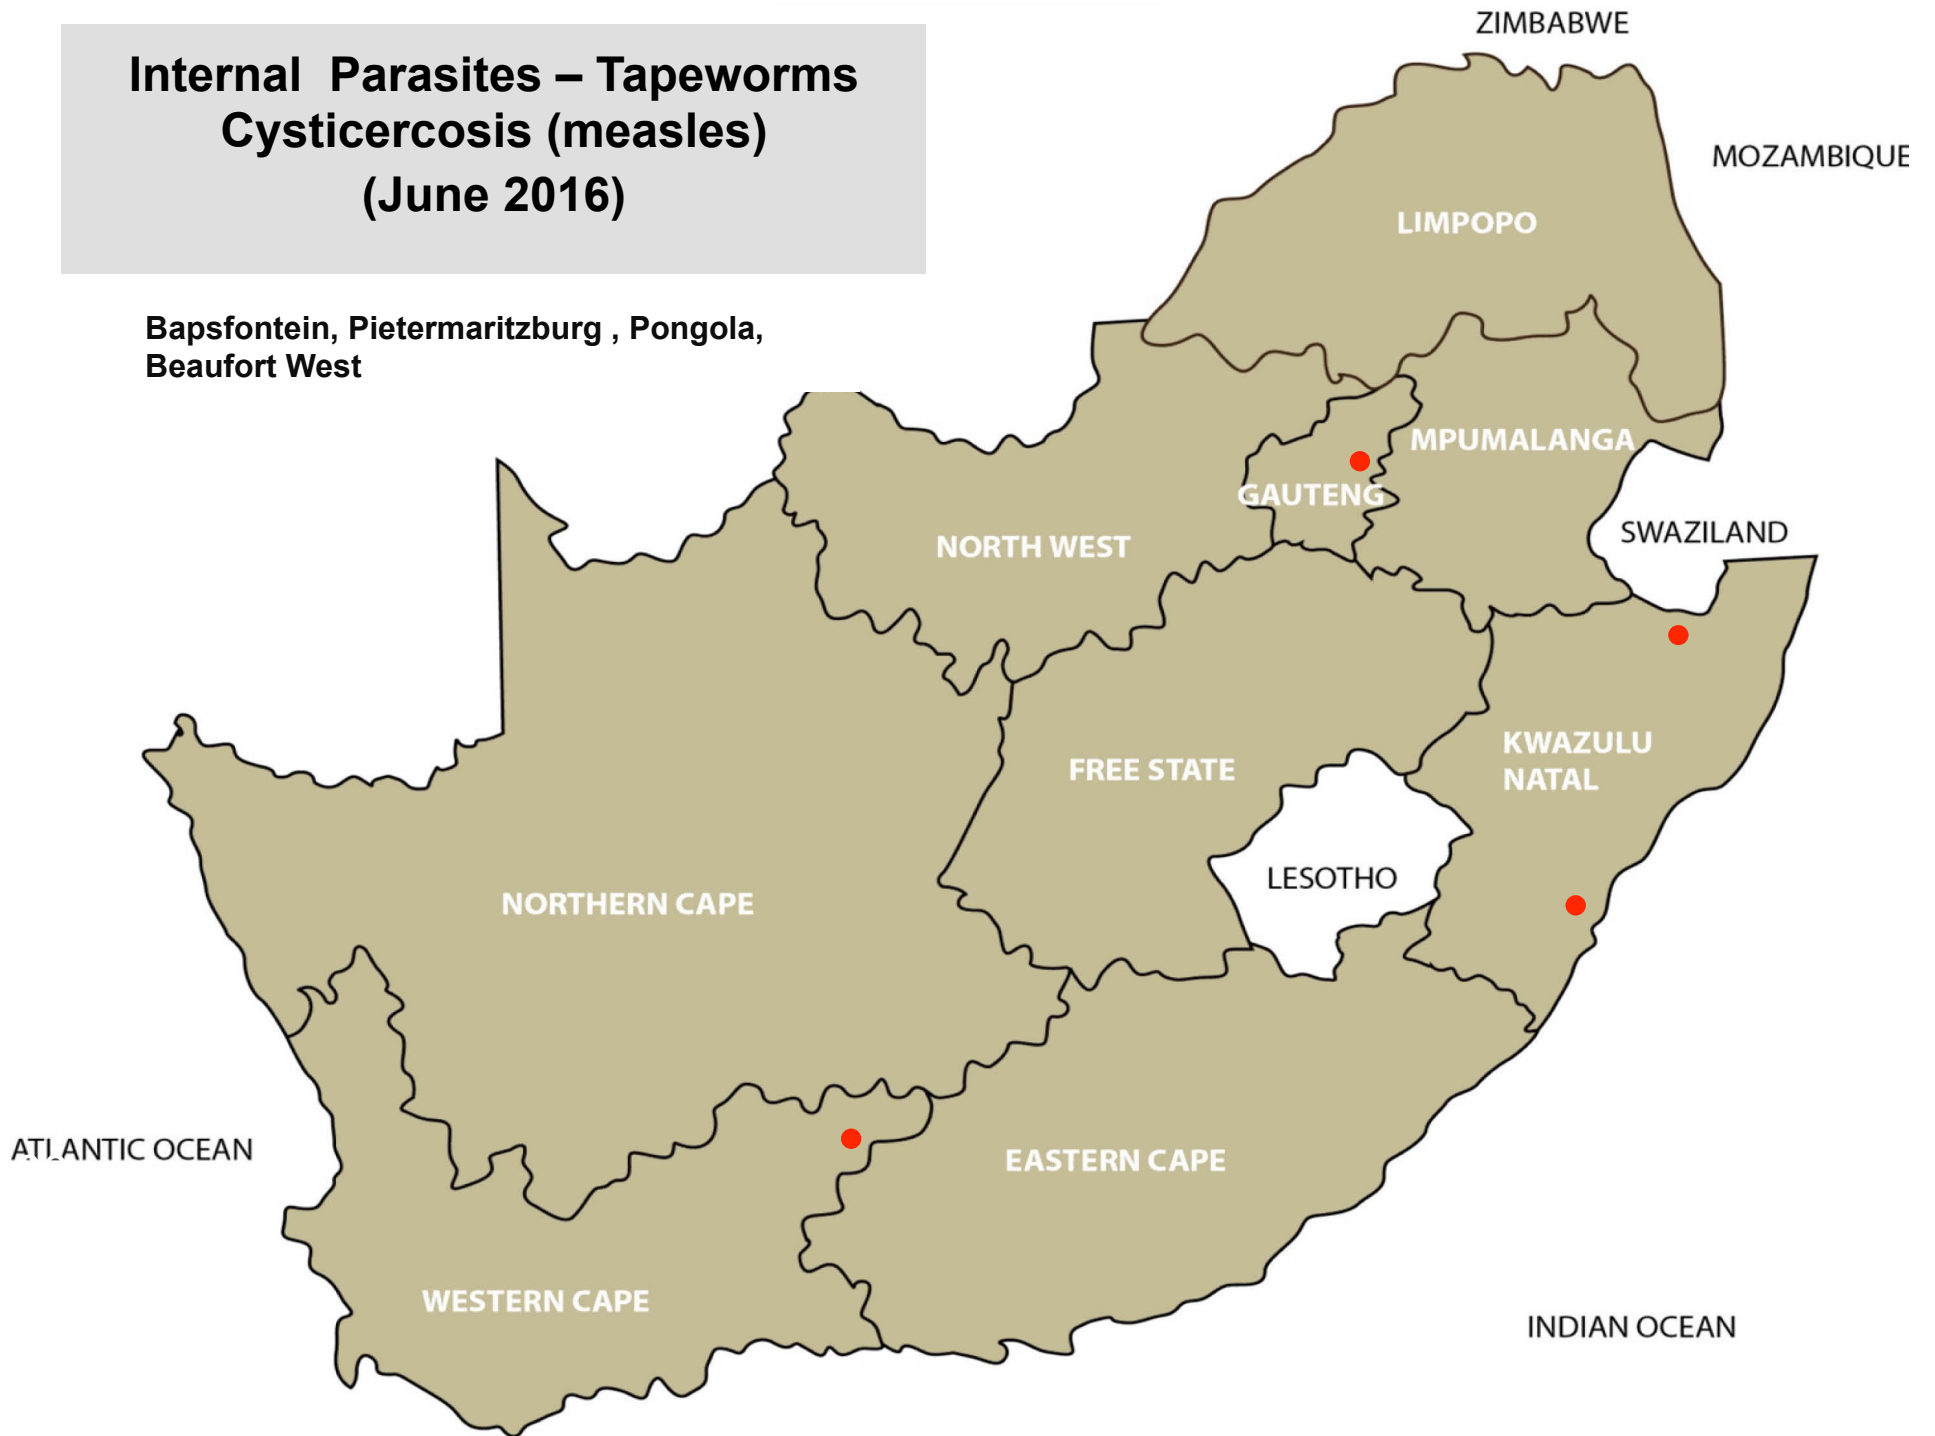

## Internal Parasites – Roundworms (June 2016)

Balfour, Pretoria, Bela-Bela, Polokwane,  
Christiana, Klerksdorp, Lichtenburg,  
Vryburg, Bloemfontein, Bultfontein,  
Clocolan, Ficksburg, Hertzogville, Hoopstad,  
Kroonstad, Ladybrand/Excelsior, Memel,  
Parys, Villiers, Wesselsbron, Bergville,  
Estcourt, Howick, Mtubatuba,  
Pietermaritzburg, Ulundi, Underberg, Aliwal  
North/Zastron, Darling, Heidelberg,  
Riversdale, Stellenbosch, Swellendam

# Internal Parasites – Resistant Roundworms (June 2016)

Balfour, Pretoria, Christiana,  
Bloemfontein, Clocolan, Hoopstad,  
Ladybrand/Excelsior, Caledon

## Internal Parasites – Tapeworms (June 2016)

Klerksdorp, Lichtenburg, Bloemfontein,  
Bultfontein, Clocolan, Ficksburg, Hertzogville,  
Kroonstad, Memel, Parys, Viljoenskroon,  
Howick, Aliwal North/Zastron

**Internal Parasites – Tapeworms  
Cysticercosis (measles)  
(June 2016)**

**Bapsfontein, Pietermaritzburg , Pongola,  
Beaufort West**