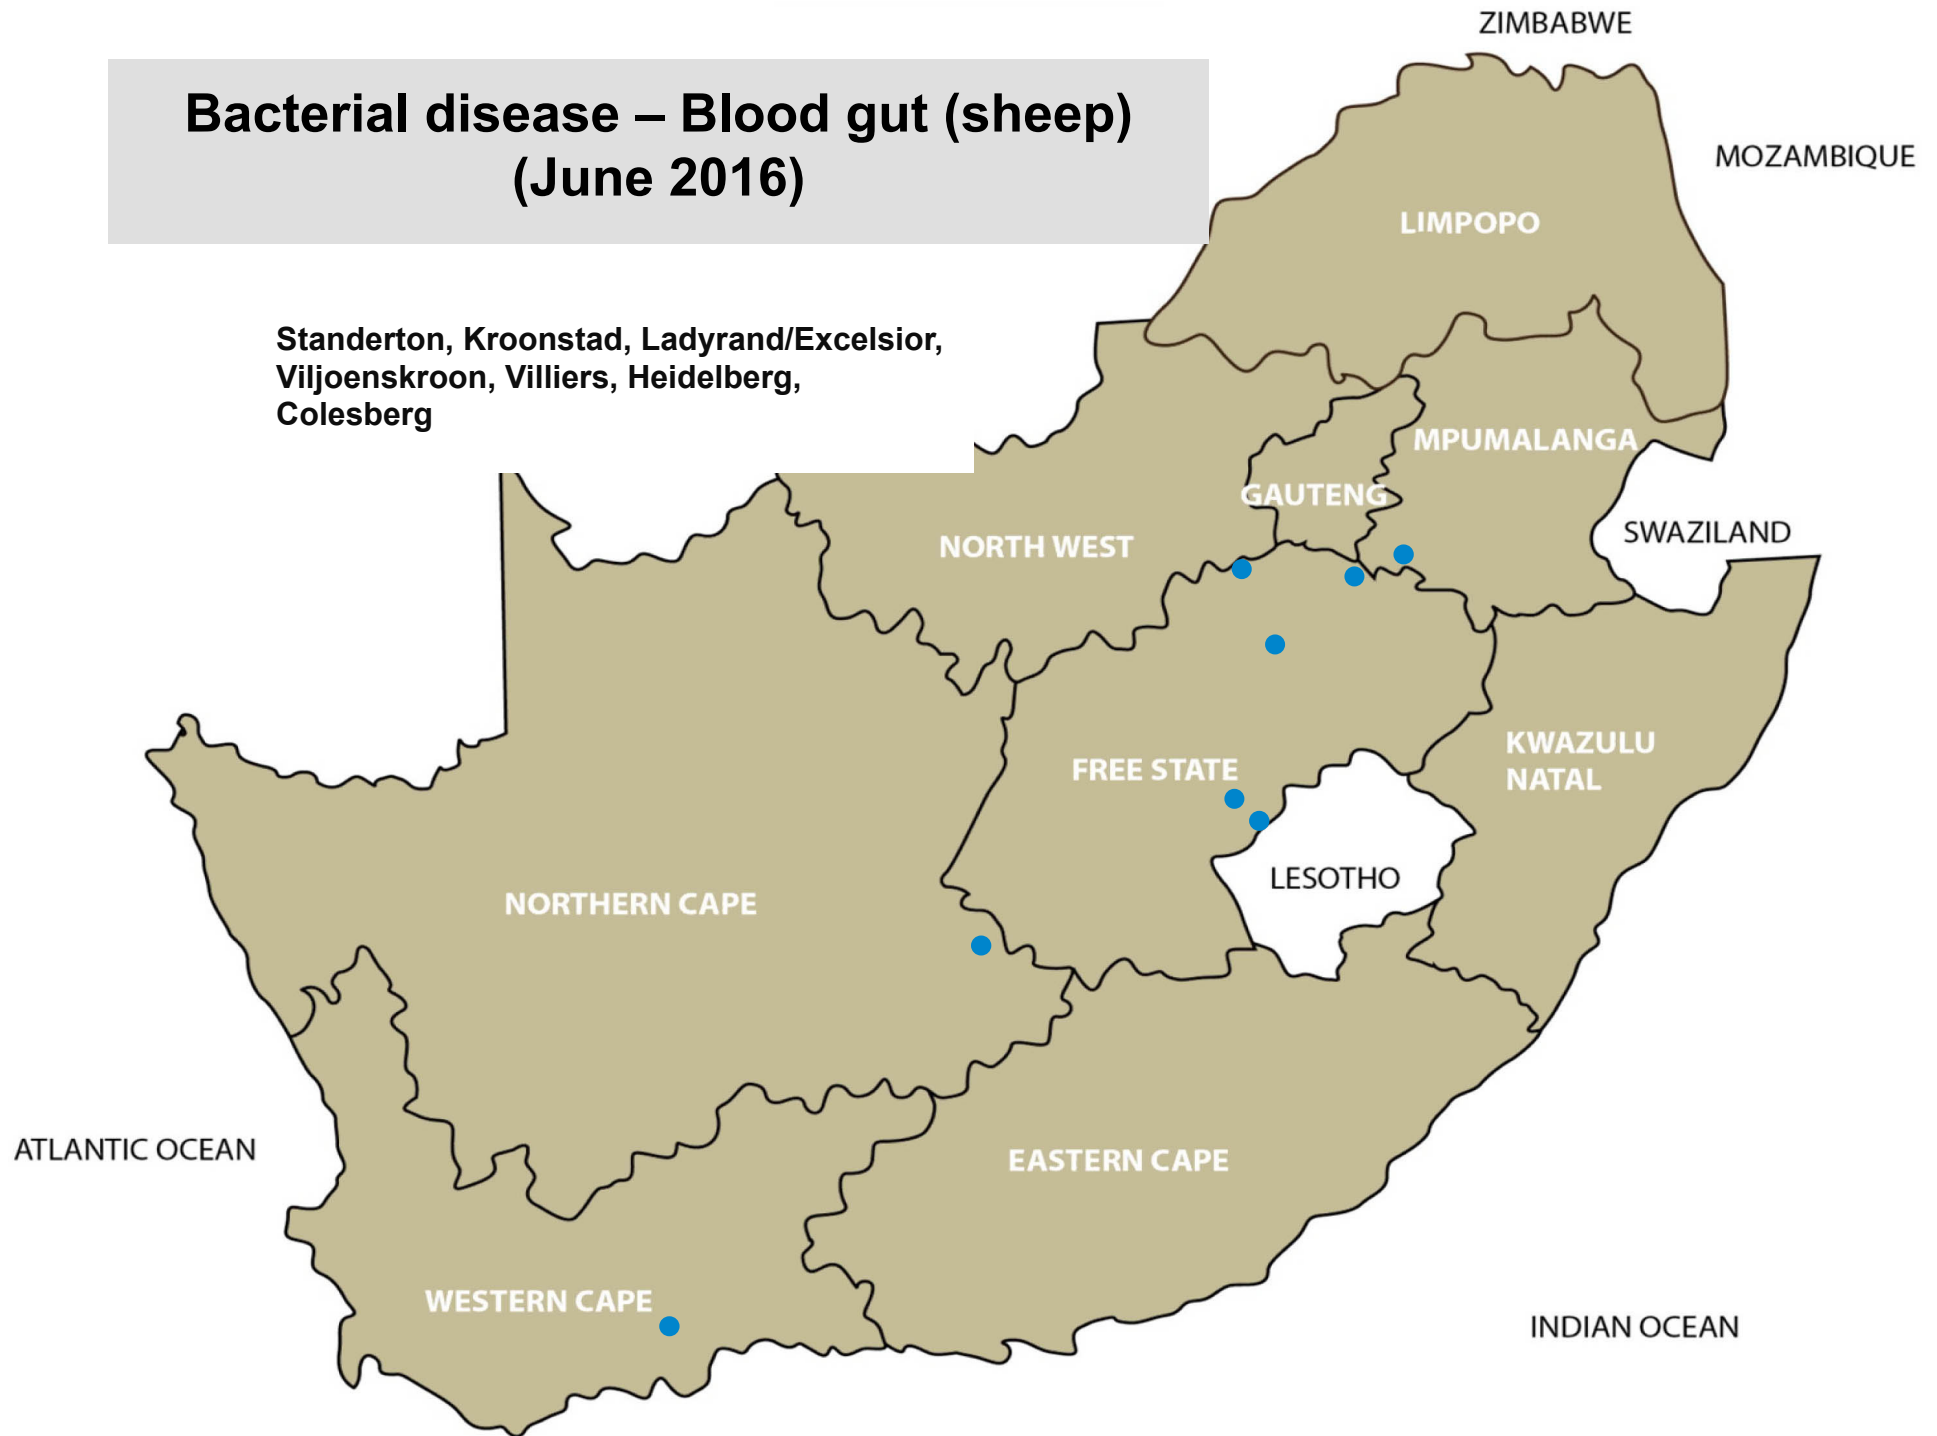

# Bacterial disease – Johne's disease (June 2016)

Lichtenburg, Hoopstad, Piketberg

## Bacterial disease – Blackquarter (June 2016)

Balfour, Grootvlei, Middelburg, Piet Retief, Standerton, Mokopane, Polokwane, Klerksdorp, Leeudoringstad, Clocolan, Frankfort, Gariepdam, Kroonstad, Memel, Villiers, Vrede, Wesselsbron, Bergville, Dundee, Estcourt, Newcastle, Underberg, Adelaide, Plettenberg Bay, Jan Kempdorp

# Bacterial disease - Swelled head (June 2016)

# Bacterial disease – Blood gut (sheep) (June 2016)

Standerton, Kroonstad, Ladyrand/Excelsior,  
Viljoenskroon, Villiers, Heidelberg,  
Colesberg