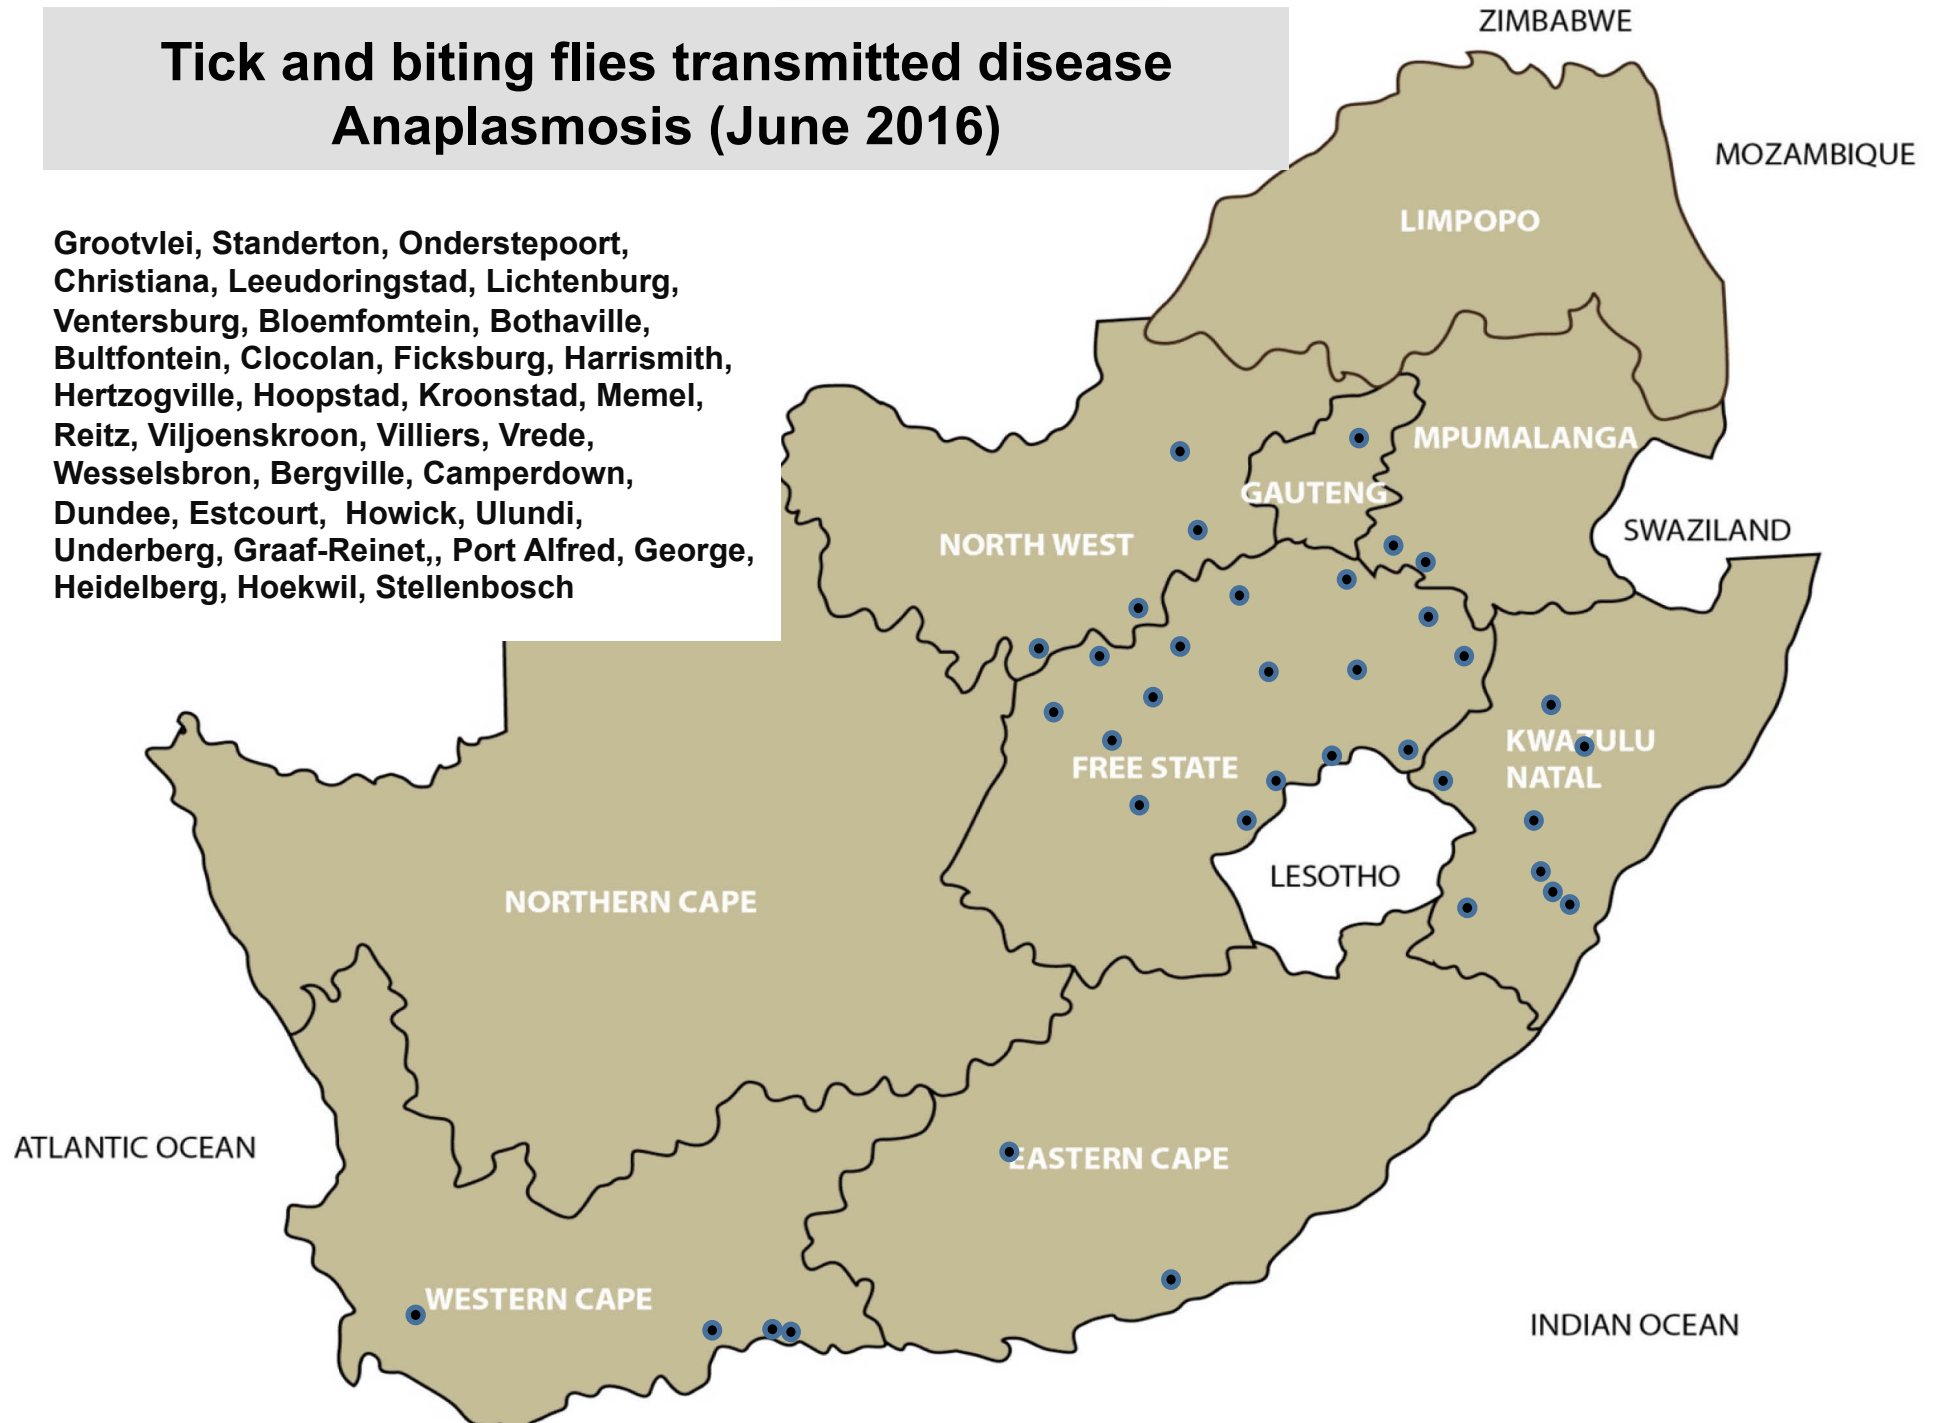

## Tick transmitted disease African red water (June 2016)

Standerton, Bapsfontein, Polokwane,  
Clocolan, Frankfort, Reitz, Villiers, Vrede,  
Dundee, Estcourt, Howick, Mooi River,  
Mtubatuba, Pietermaritzburg, Underberg,  
Vryheid,, George, Heidelberg

## Tick transmitted disease Asiatic red water (June 2016)

Bethal, Ermelo, Middelburg, Piet Retief,  
Standerton, Bapsfontein,  
Bronkhorstspuit, Polokwane, Frankfort,  
Villiers, Vrede, Bergville, Camperdown,  
Dundee, Estcourt, Pietermaritzburg,  
Pongola, George, Swellendam

# Tick and biting flies transmitted disease Anaplasmosis (June 2016)

Grootvlei, Standerton, Onderstepoort, Christiana, Leeudoringstad, Lichtenburg, Ventersburg, Bloemfontein, Bothaville, Bultfontein, Clocolan, Ficksburg, Harrismith, Hertzogville, Hoopstad, Kroonstad, Memel, Reitz, Viljoenskroon, Villiers, Vrede, Wesselsbron, Bergville, Camperdown, Dundee, Estcourt, Howick, Ulundi, Underberg, Graaf-Reinet,, Port Alfred, George, Heidelberg, Hoekwil, Stellenbosch

# Tick transmitted disease – Heartwater (June 2016)

Lydenburg, Nelspruit, Bapsfontein,  
Onderstepoort, Pretoria, Bela-Bela,  
Mokopane, Polokwane, Brits, Leeudoringstad,  
Stella, Bergville, Dundee, Estcourt, Pongola,  
Ulundi, Vryheid, Bathurst, Port Alfred