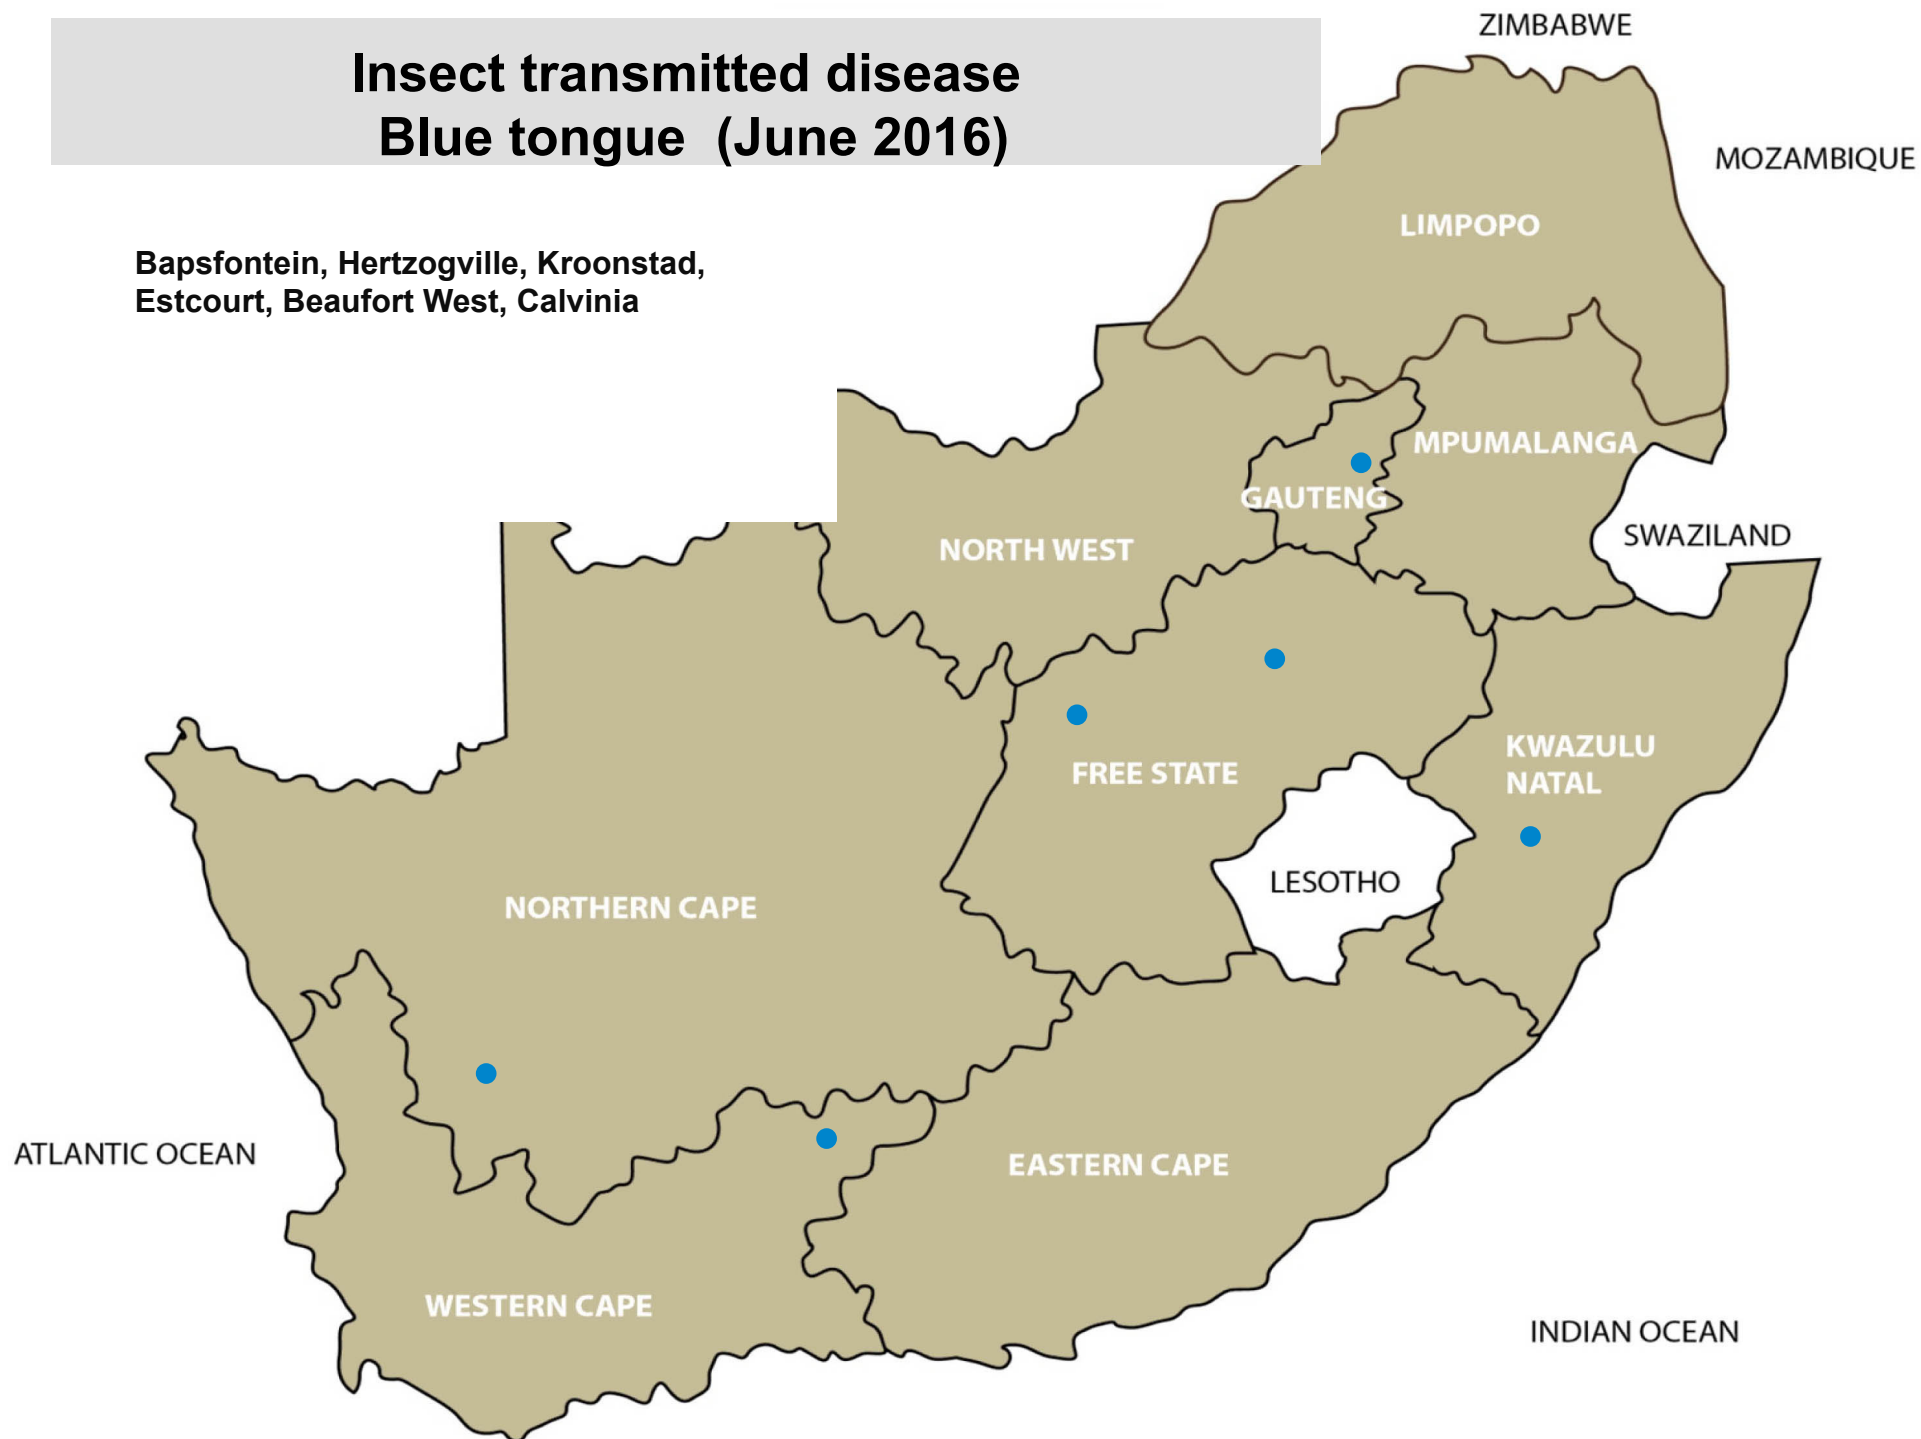

## Venereal disease – Vibriosis (June 2016)

Middelburg, Klerksdorp, Leeudoringstad, Stella,  
Vryburg, Bothaville, Hertzogville, Reitz,  
Oudtshoorn

# Venereal disease – Pizzle disease (June 2016)

Philippolis, Graaff-Reinet

# Insect and tick transmitted disease Lumpy skin disease (June 2016)

Bapsfontein, Pretoria, Brits

**Insect transmitted disease  
Three day stiff sickness  
(June 2016)**

Bapsfontein, Pretoria, Brits,  
Leeudoringstad, Estcourt

# Insect transmitted disease Blue tongue (June 2016)

Bapsfontein, Hertzogville, Kroonstad,  
Estcourt, Beaufort West, Calvinia