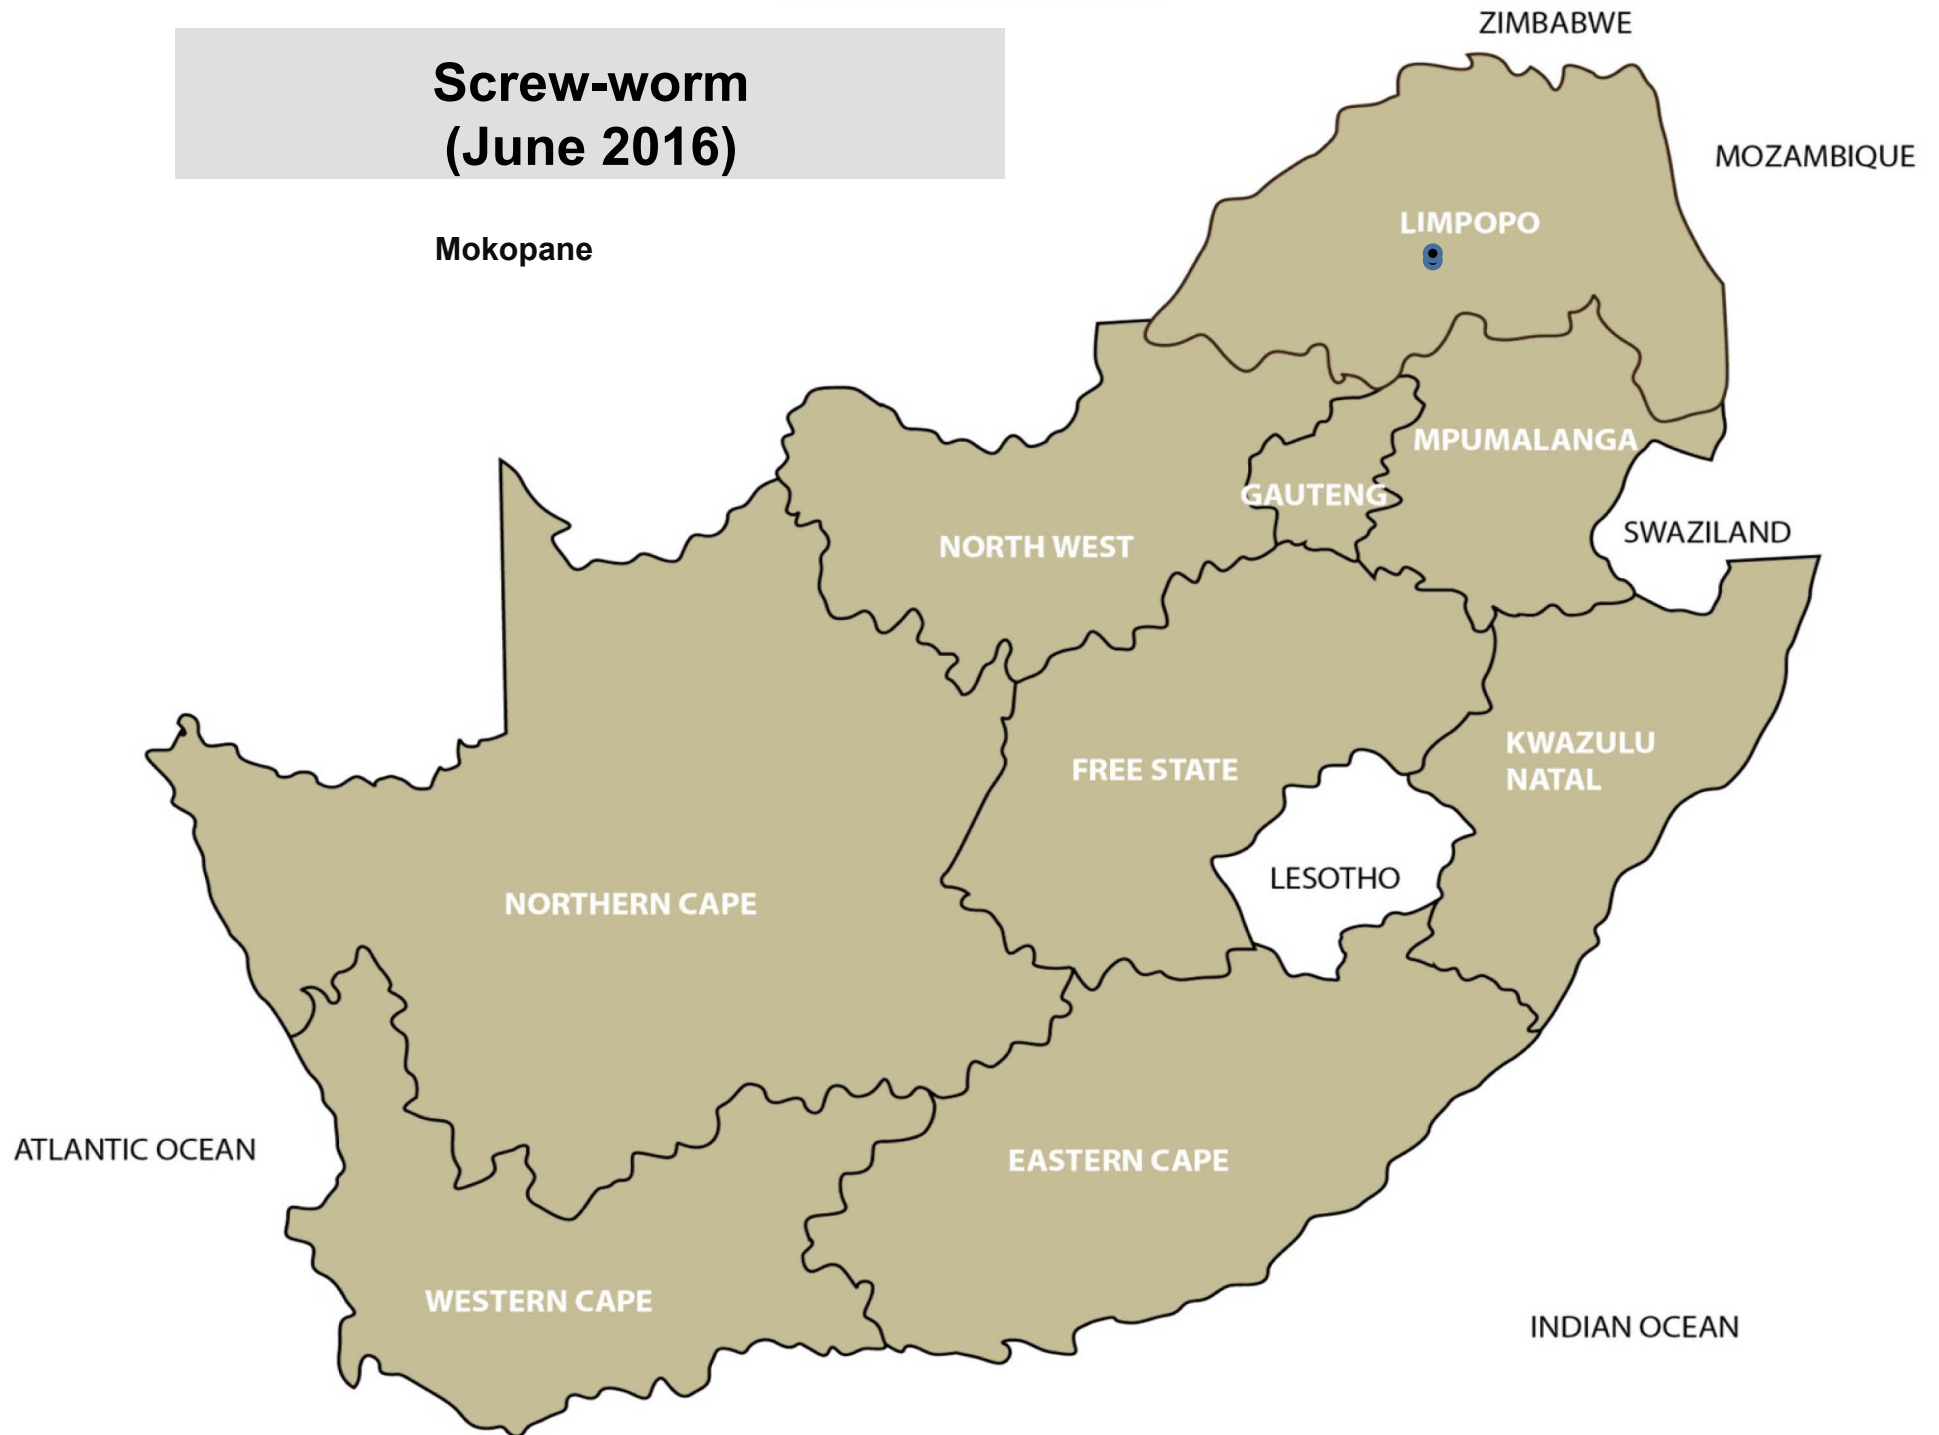

# Sucking lice (Blue lice) (June 2016)

# Blowflies (June 2016)

Standerton, Brits, Villiers, Heidelberg

# Screw-worm (June 2016)

Mokopane