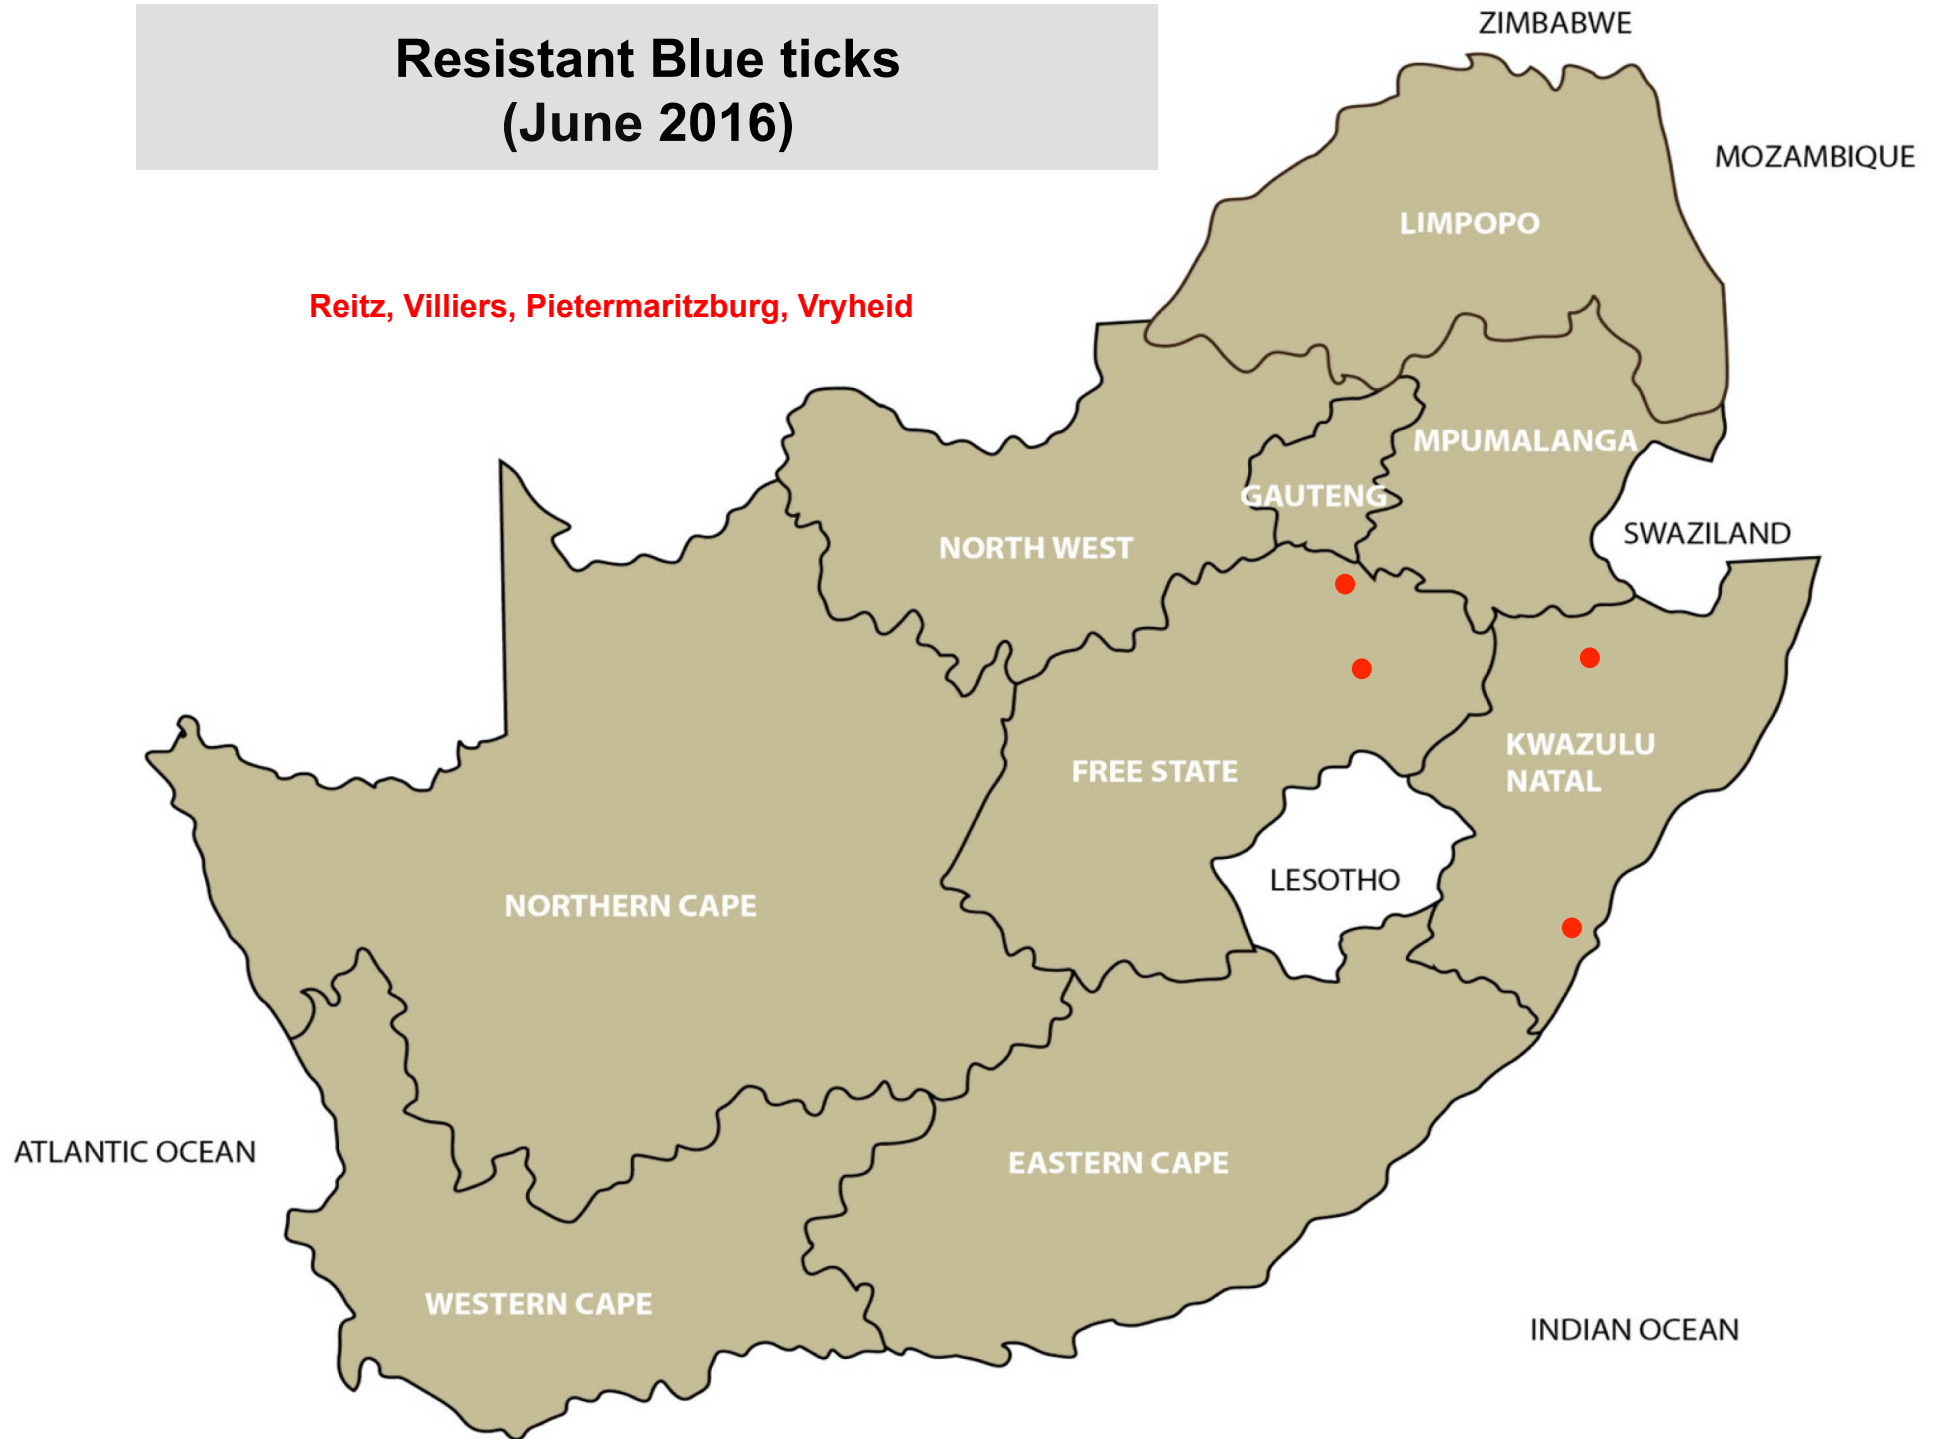

## Internal Parasites – Liver fluke worms (June 2016)

Balfour, Standerton, Bapsfontein,  
Bronkhorstspuit, Klerksdorp,  
Clocolan, Estcourt, Howick, Ulundi,  
George, Heidelberg, Riversdal,  
Stellenbosch

## Internal Parasites – Conical stomach flukes (June 2016)

Balfour, Standerton, Bothaville, Cloccolan,  
Frankfort, Hoopstad, Howick

**Internal Parasites - *Parafilaria*  
(June 2016)**

## Blue ticks (June 2016)

Balfour, Bethal, Ermelo, Standerton, Mokopane, Polokwane, Lichtenburg, Bloemfontein, Bothaville, Clocolan, Ficksburg, Hoopstad, Kroonstad, Memel, Villiers, Bergville, Dundee, Howick, Mtubatuba, Pietermaritzburg, Vryheid, Aliwal North/ Zastron, George, Heidelberg, Stellenbosch, Swellendam

## Bont ticks – Heartwater ticks (June 2016)

Pretoria, Mokopane, Polokwane, Brits,  
Lichtenburg, Bergville, Estcourt,  
Mtubatuba, Pietermaritzburg, Ulundi,  
Vryheid