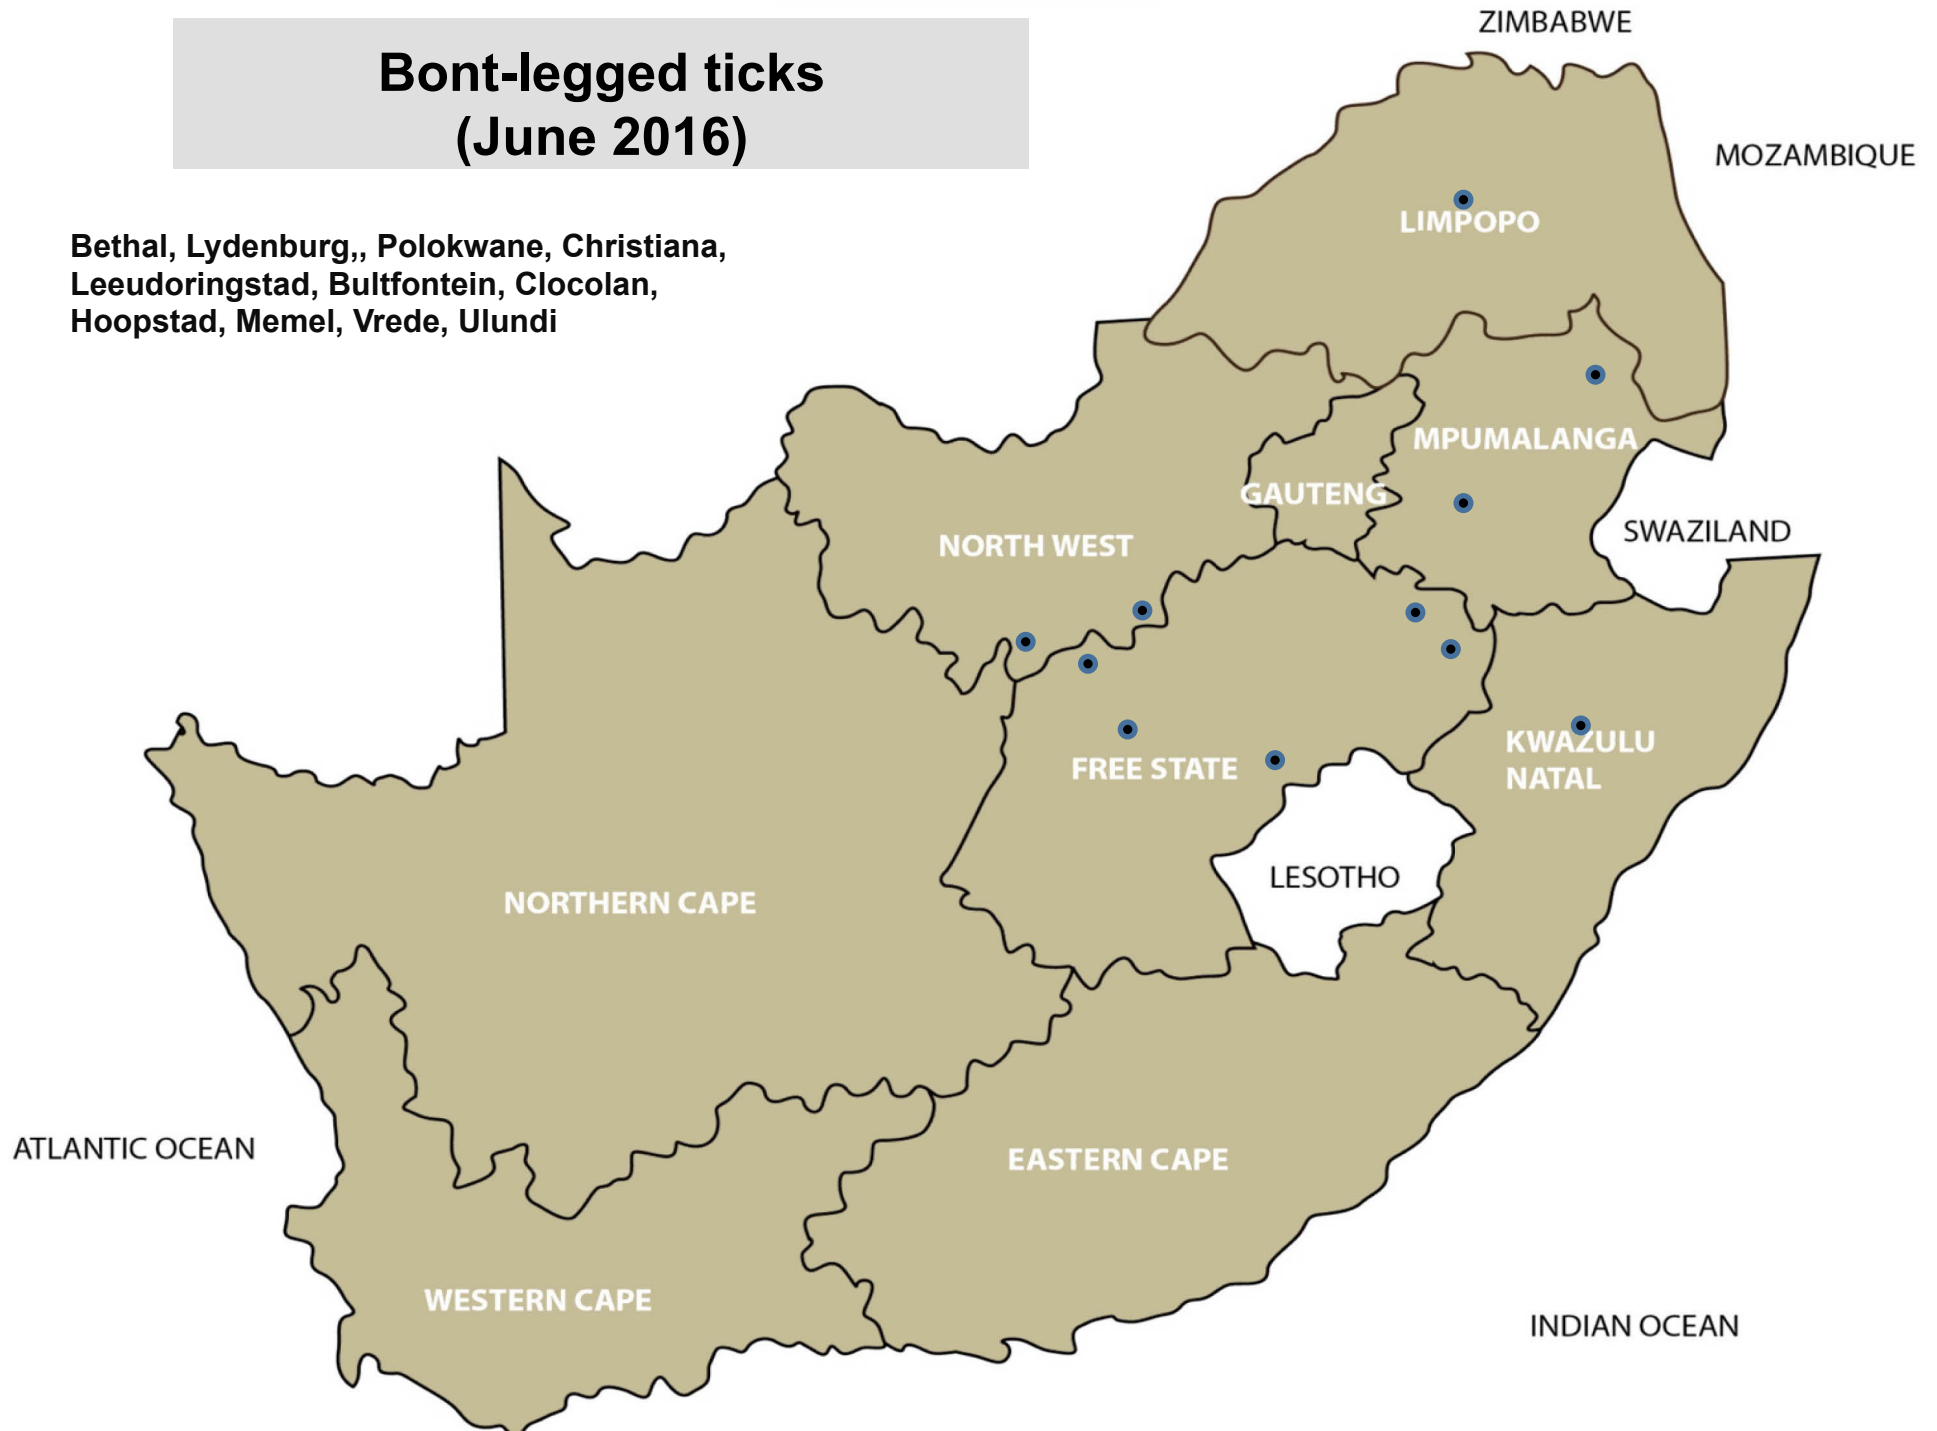

## Bont ticks – Heartwater ticks (June 2016)

Pretoria, Mokopane, Polokwane, Brits,  
Lichtenburg, Bergville, Estcourt,  
Mtubatuba, Pietermaritzburg, Ulundi,  
Vryheid

# Brown ear-ticks (June 2016)

Polokwane, Memel, Mtubatuba, Pongola,

# Bont-legged ticks (June 2016)

Bethal, Lydenburg,, Polokwane, Christiana,  
Leeudoringstad, Bultfontein, Clocolan,  
Hoopstad, Memel, Vrede, Ulundi

# Red-legged ticks (June 2016)

Christiana, Lichtenburg, Hoopstad,  
Kroonstad, Vrede, Pietermaritzburg,