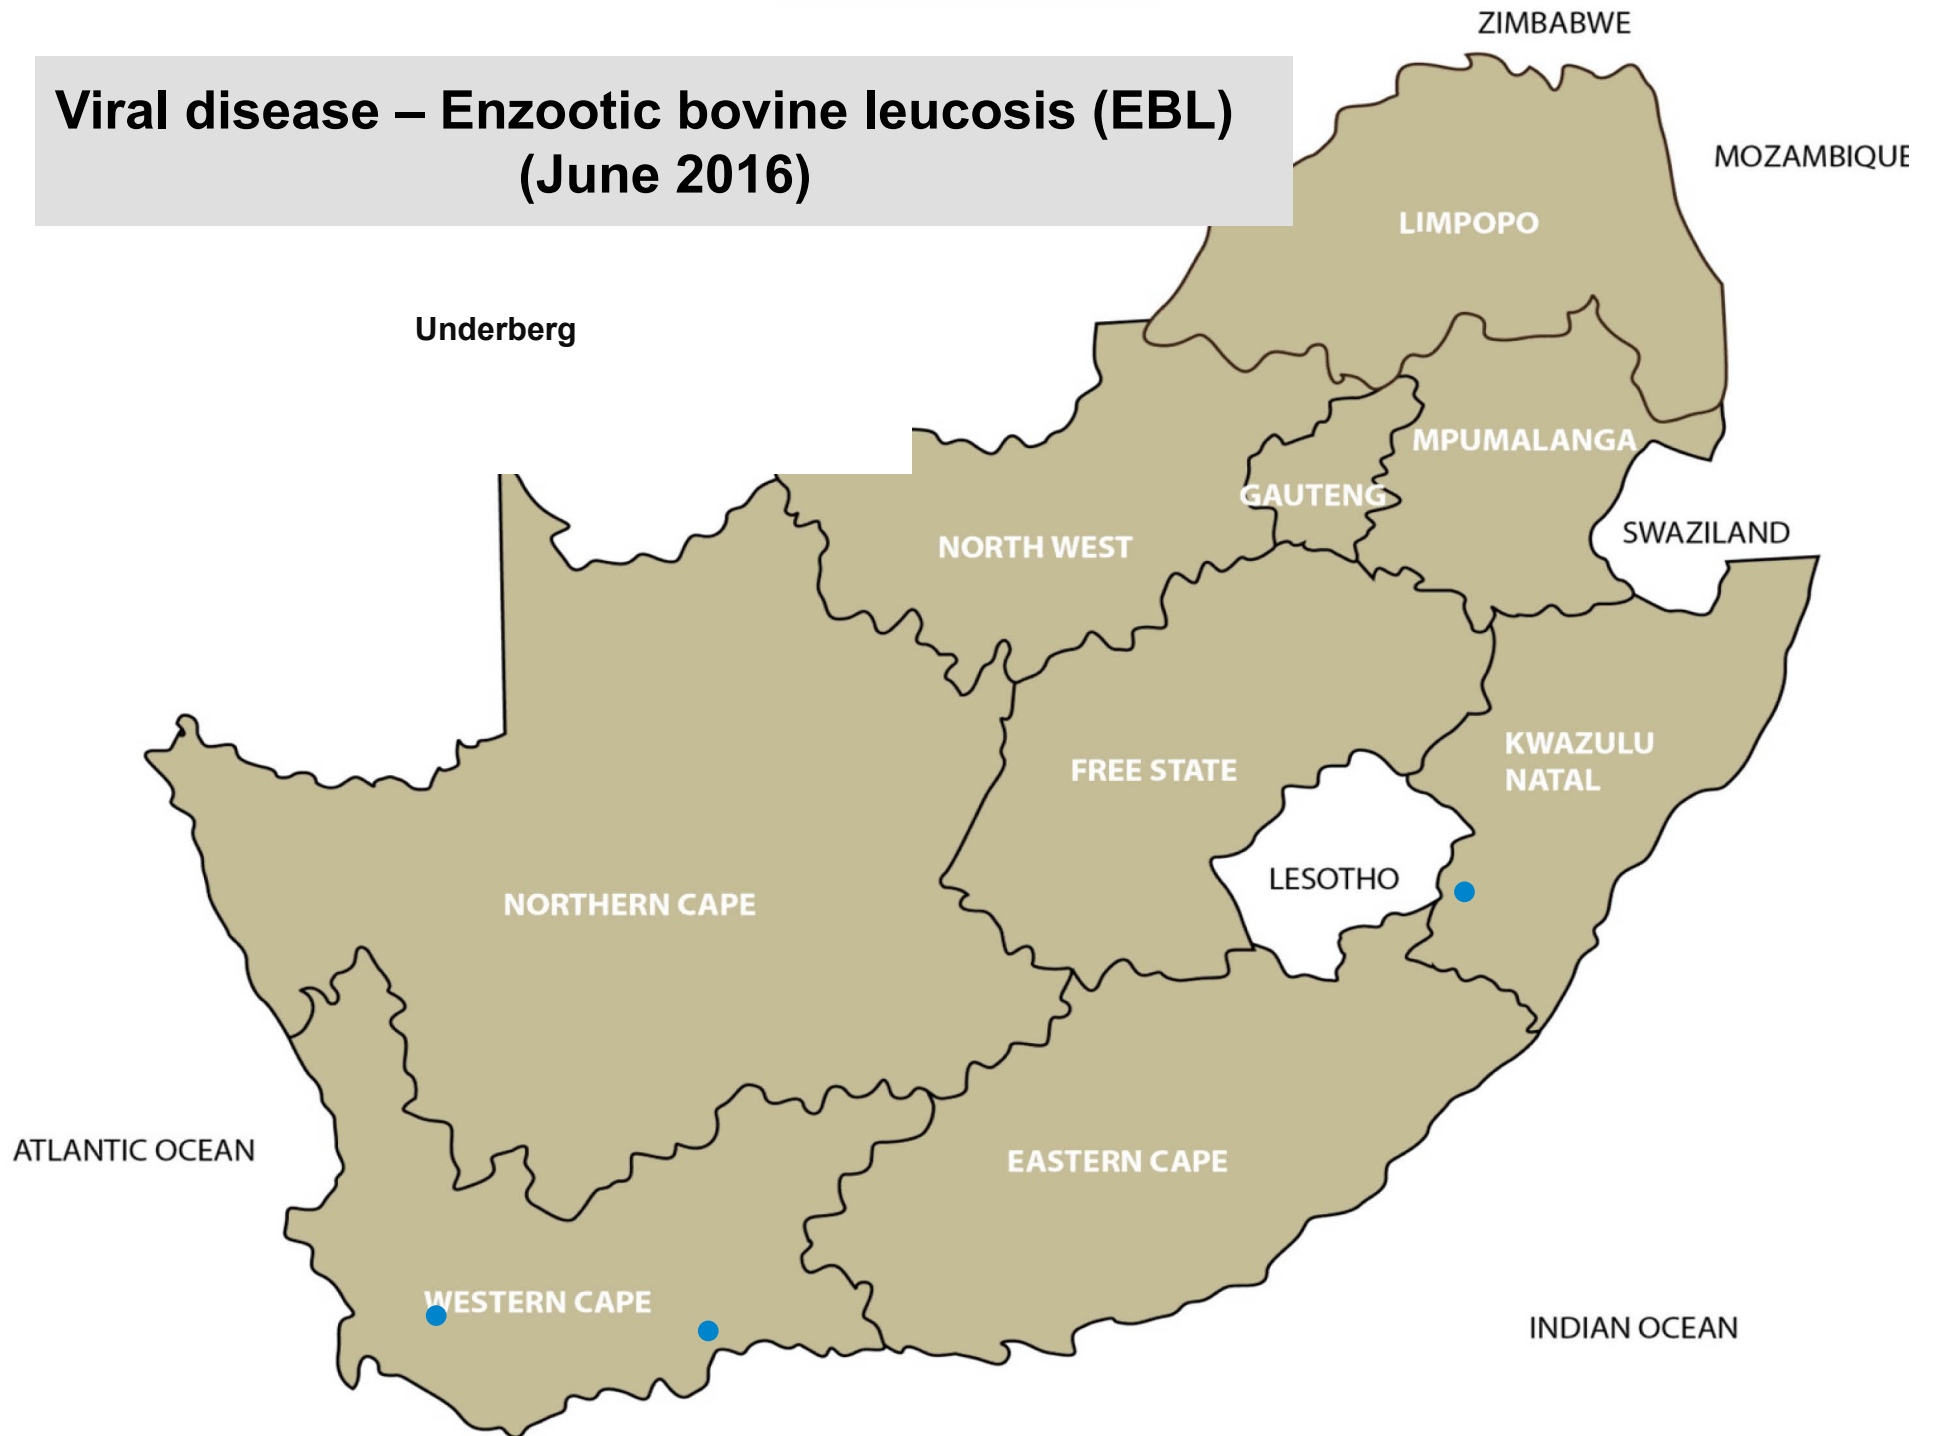

# Insect transmitted disease Blue tongue (June 2016)

Bapsfontein, Hertzogville, Kroonstad,  
Estcourt, Beaufort West, Calvinia

# Viral disease – BMC (Snotsiekte) June 2016

Nelspruit, Mokopane, Polokwane, Brits,  
Harrismith, Kroonstad, Pietermaritzburg,  
Ulundi, Underberg, Graaff-Reinet,  
Heidelberg

**Viral disease  
Infectious bovine rhinotracheitis (IBR)  
(June 2016)**

Clocolan, Vrede, Pietermaritzburg, Aliwal  
North/Zastron

**Viral disease  
Bovine viral diarrhoea (BVD)  
(June 2016)**

No reports

# Viral disease – Enzootic bovine leucosis (EBL) (June 2016)