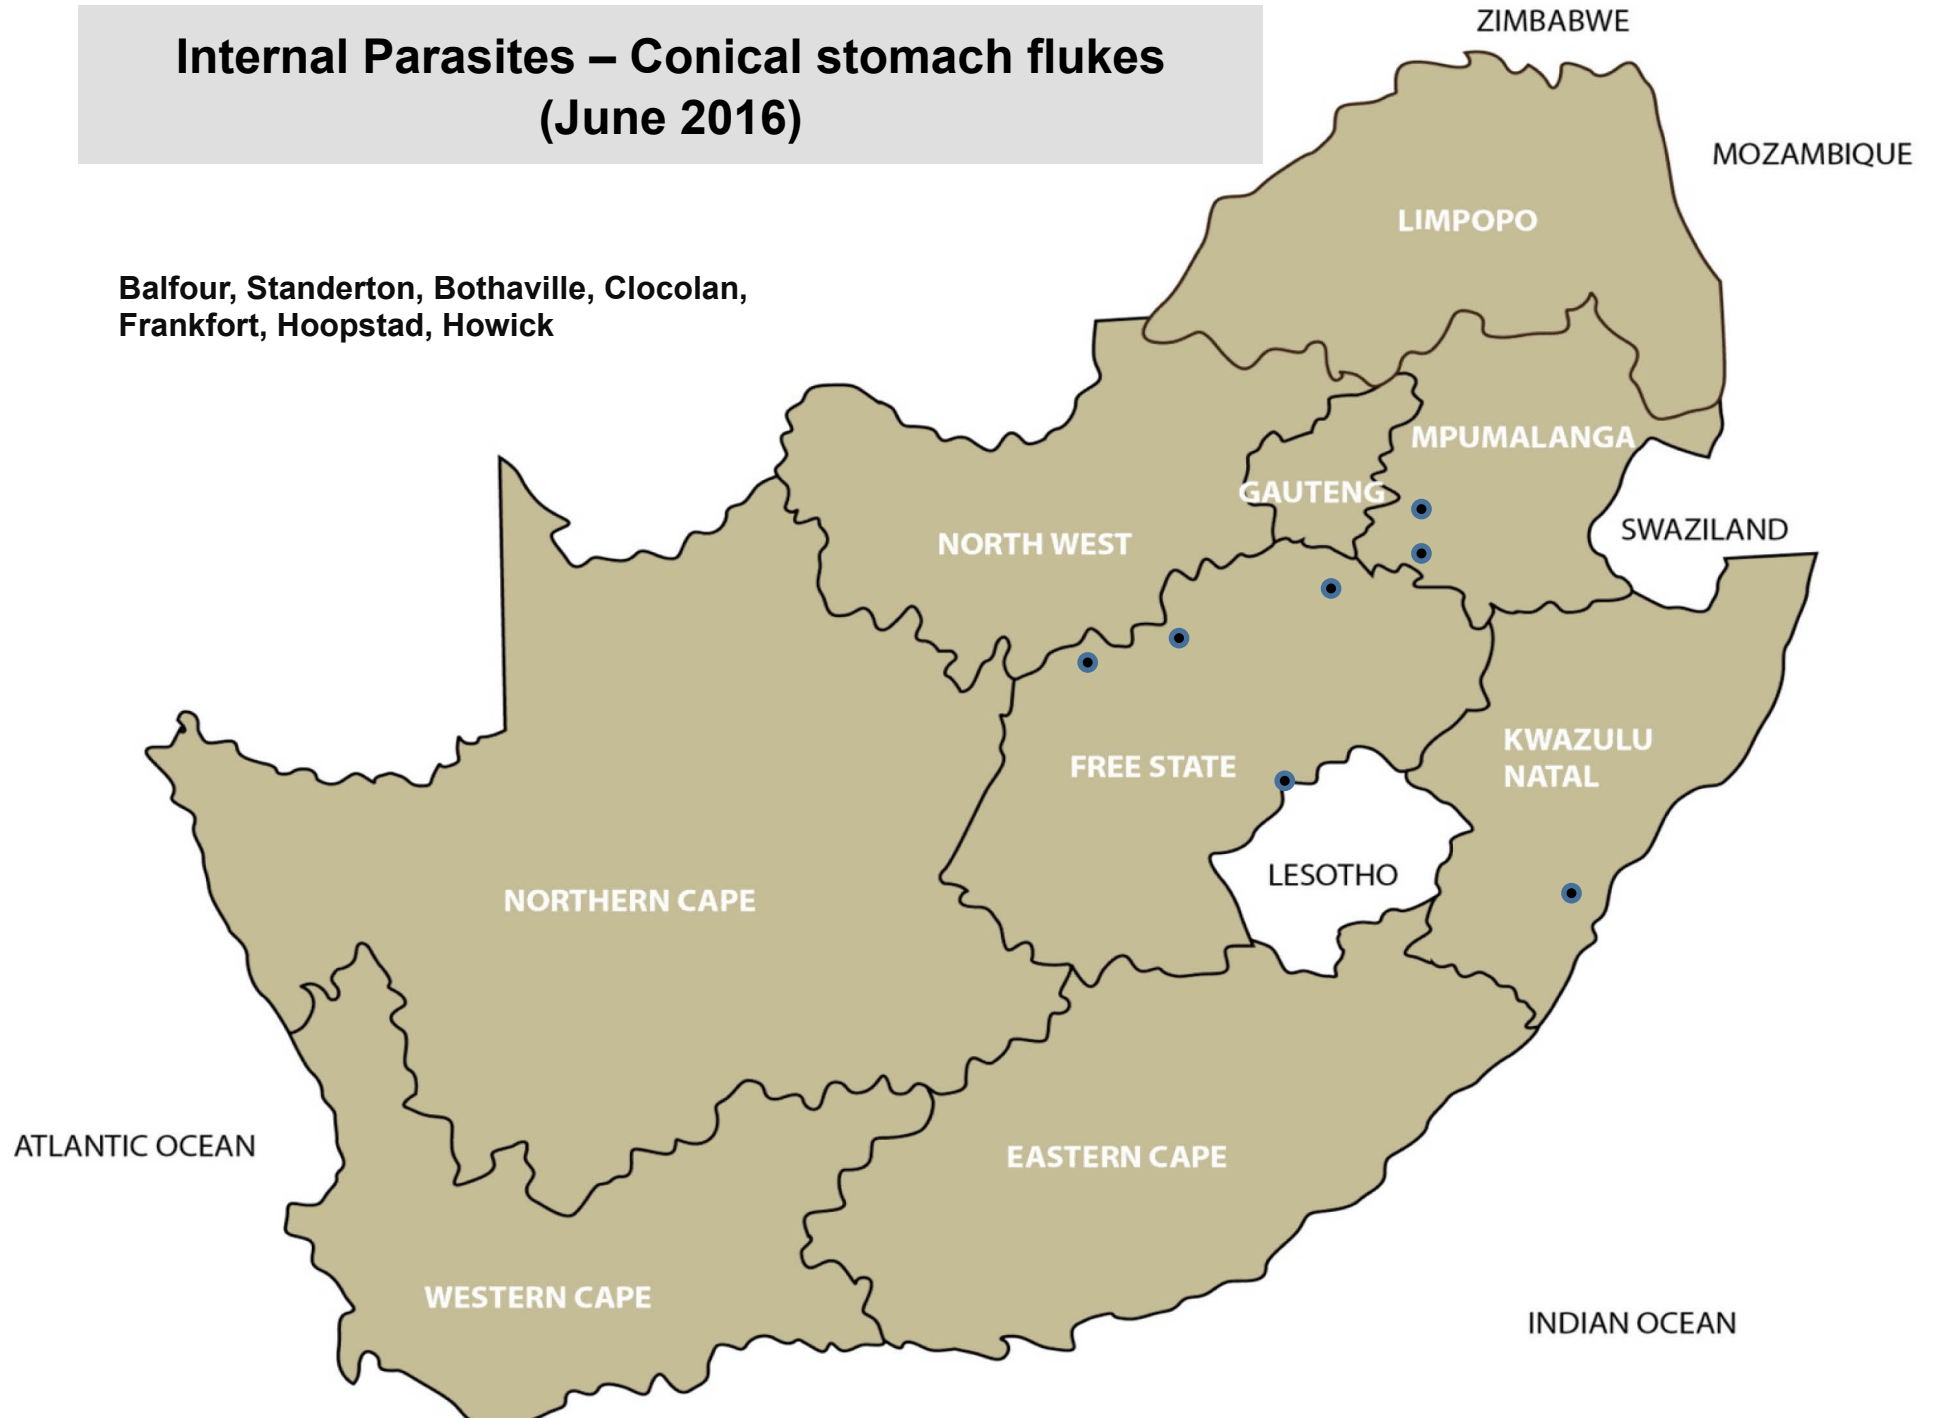

Internal Parasites – Conical stomach flukes (June 2016)

Balfour, Standerton, Bothaville, Cloccolan,
Frankfort, Hoopstad, Howick