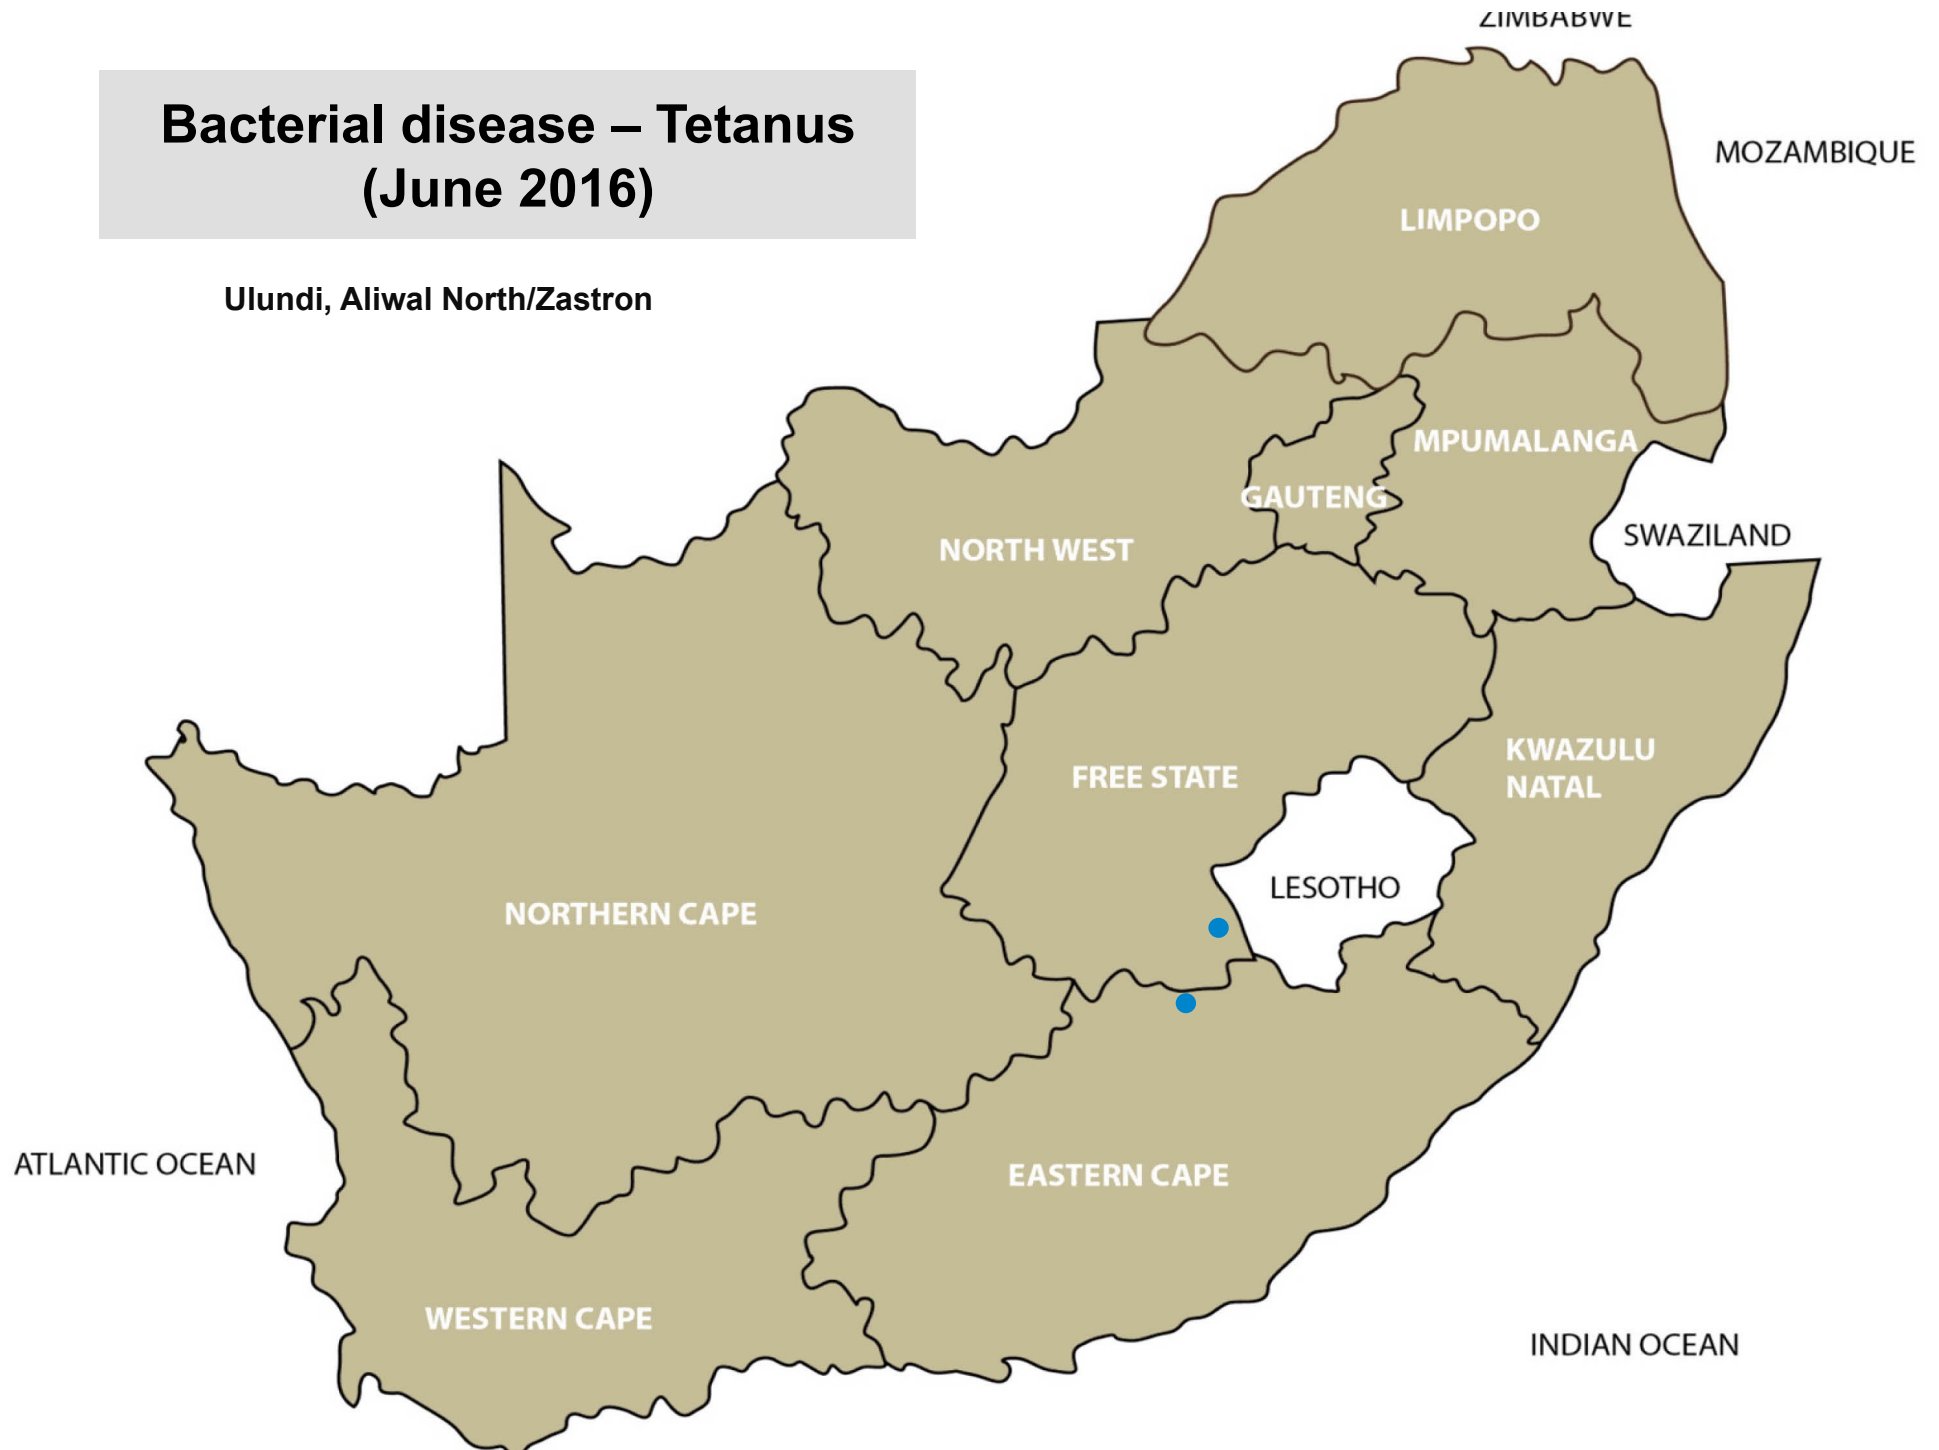

# Bacterial disease – Blood gut (sheep) (June 2016)

Standerton, Kroonstad, Ladyrand/Excelsior,  
Viljoenskroon, Villiers, Heidelberg,  
Colesberg

## Bacterial disease – Pulpy kidney (June 2016)

Ermelo, Middelburg, Piet Retief, Clocolan,  
Frankfort, Harrismith, Hertzogville,  
Kroonstad, Ladybrand/Excelsior,  
Philippolis, Reitz, Villiers, Vrede,  
Wesselsbron, Vryheid, Aliwal North/  
Zastron, Caledon, De Aar/Zastron,  
Colesberg

# Bacterial disease – Tetanus (June 2016)

Ulundi, Aliwal North/Zastron