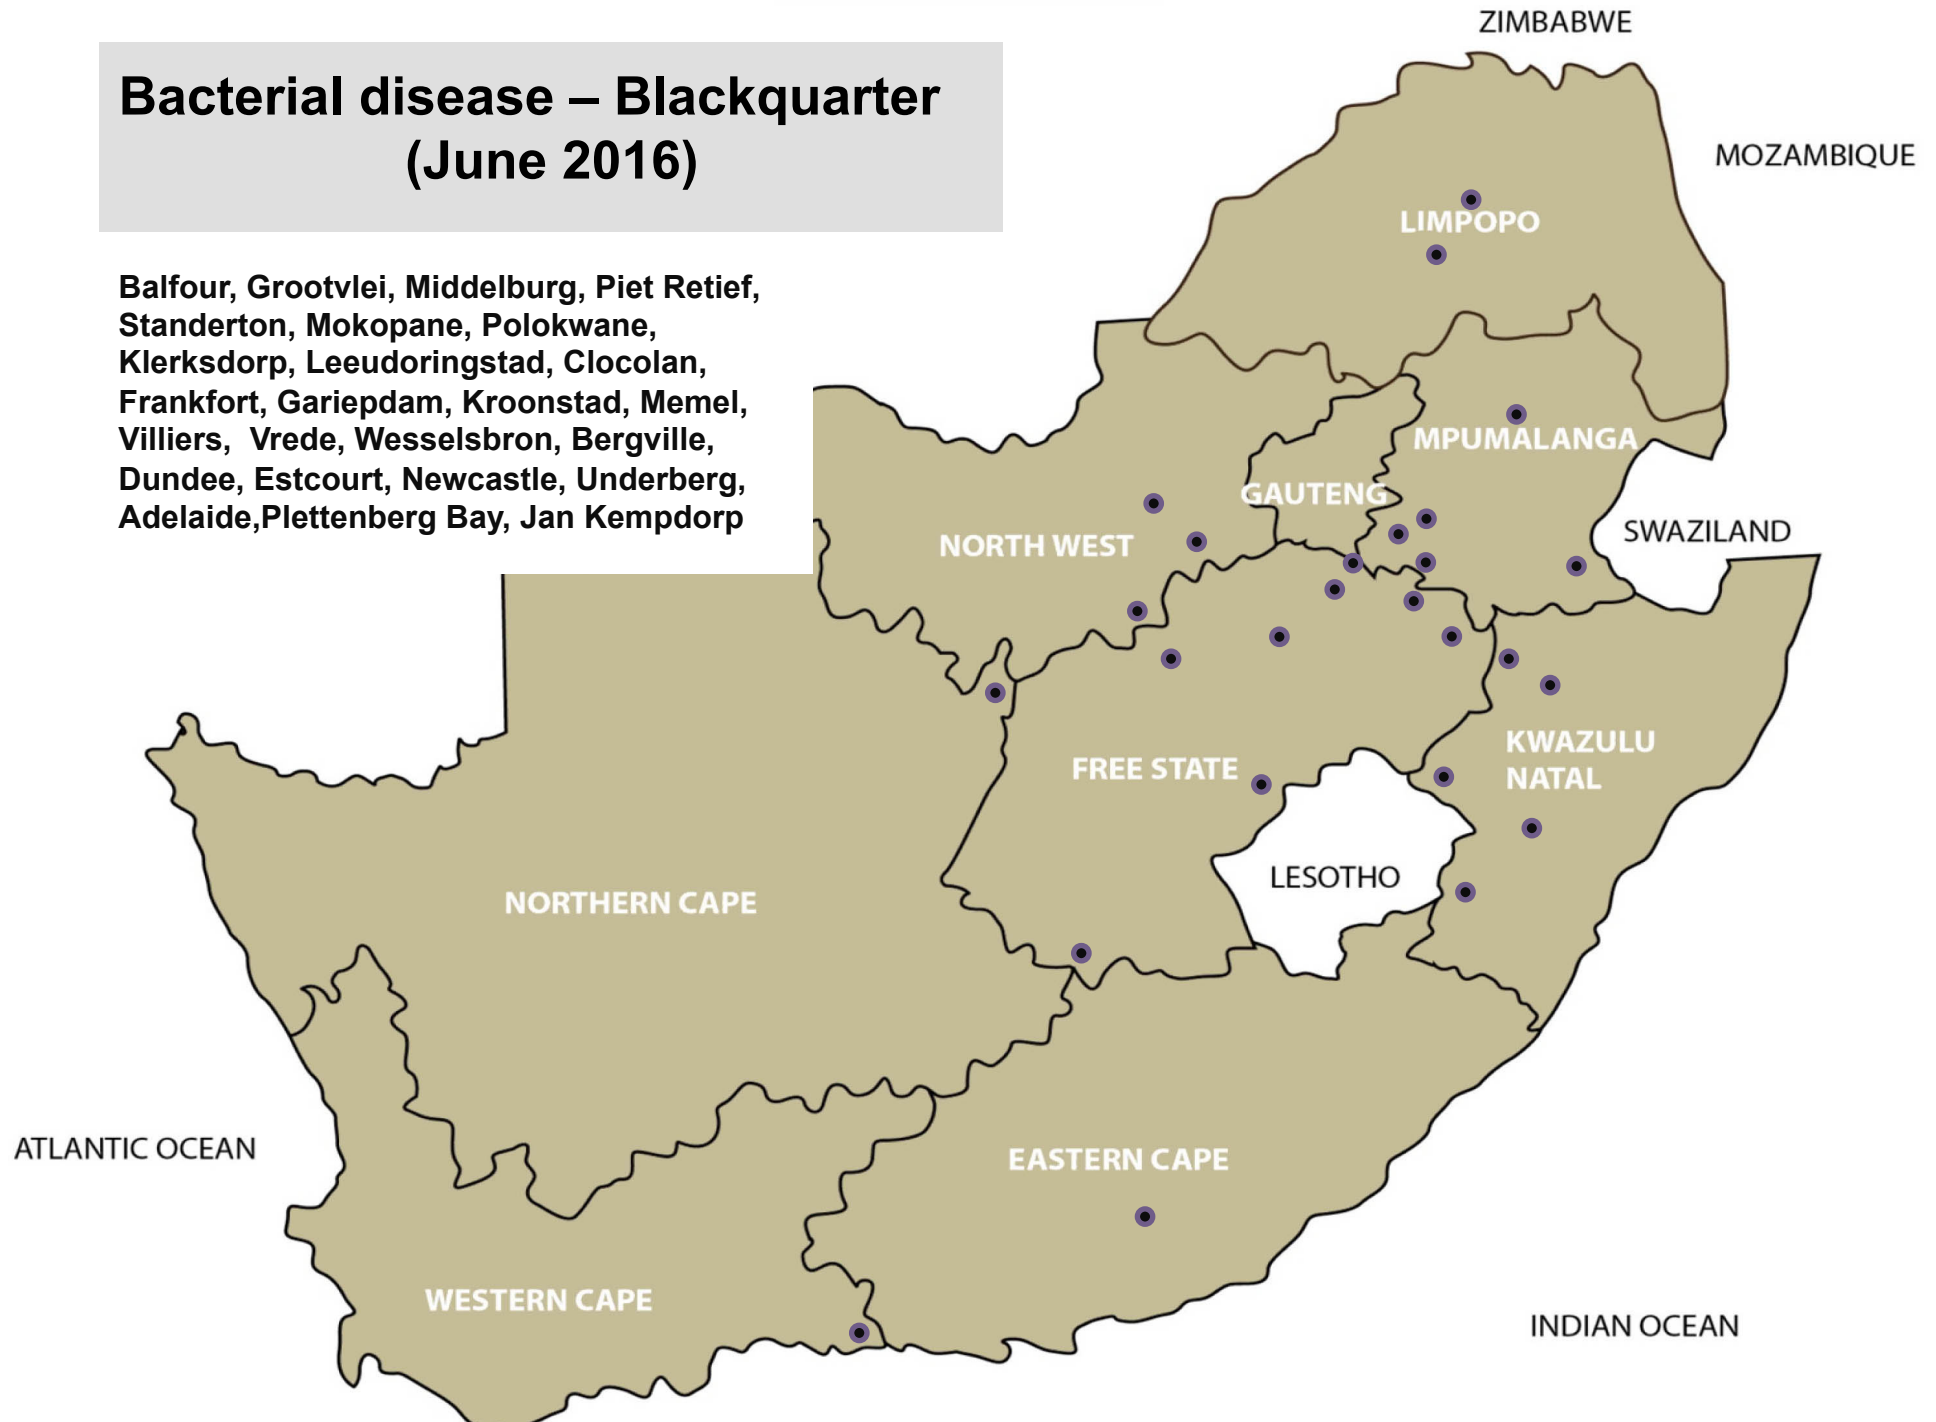

## Bacterial disease – *E. coli* (June 2016)

Polokwane, Brits, Christiana, Leeudoringstad,  
Vryburg, Bothaville, Bultfontein, Clocolan,  
Viljoenskroon, Wesselsbron, Howick, Mtubatuba,  
Pietermaritzburg, Ulundi, George, Oudtshoorn

# Bacterial disease - Salmonellosis (June 2016)

# Bacterial disease – Johne's disease (June 2016)

Lichtenburg, Hoopstad, Piketberg

## Bacterial disease – Blackquarter (June 2016)

Balfour, Grootvlei, Middelburg, Piet Retief, Standerton, Mokopane, Polokwane, Klerksdorp, Leeudoringstad, Clocolan, Frankfort, Gariepdam, Kroonstad, Memel, Villiers, Vrede, Wesselsbron, Bergville, Dundee, Estcourt, Newcastle, Underberg, Adelaide, Plettenberg Bay, Jan Kempdorp