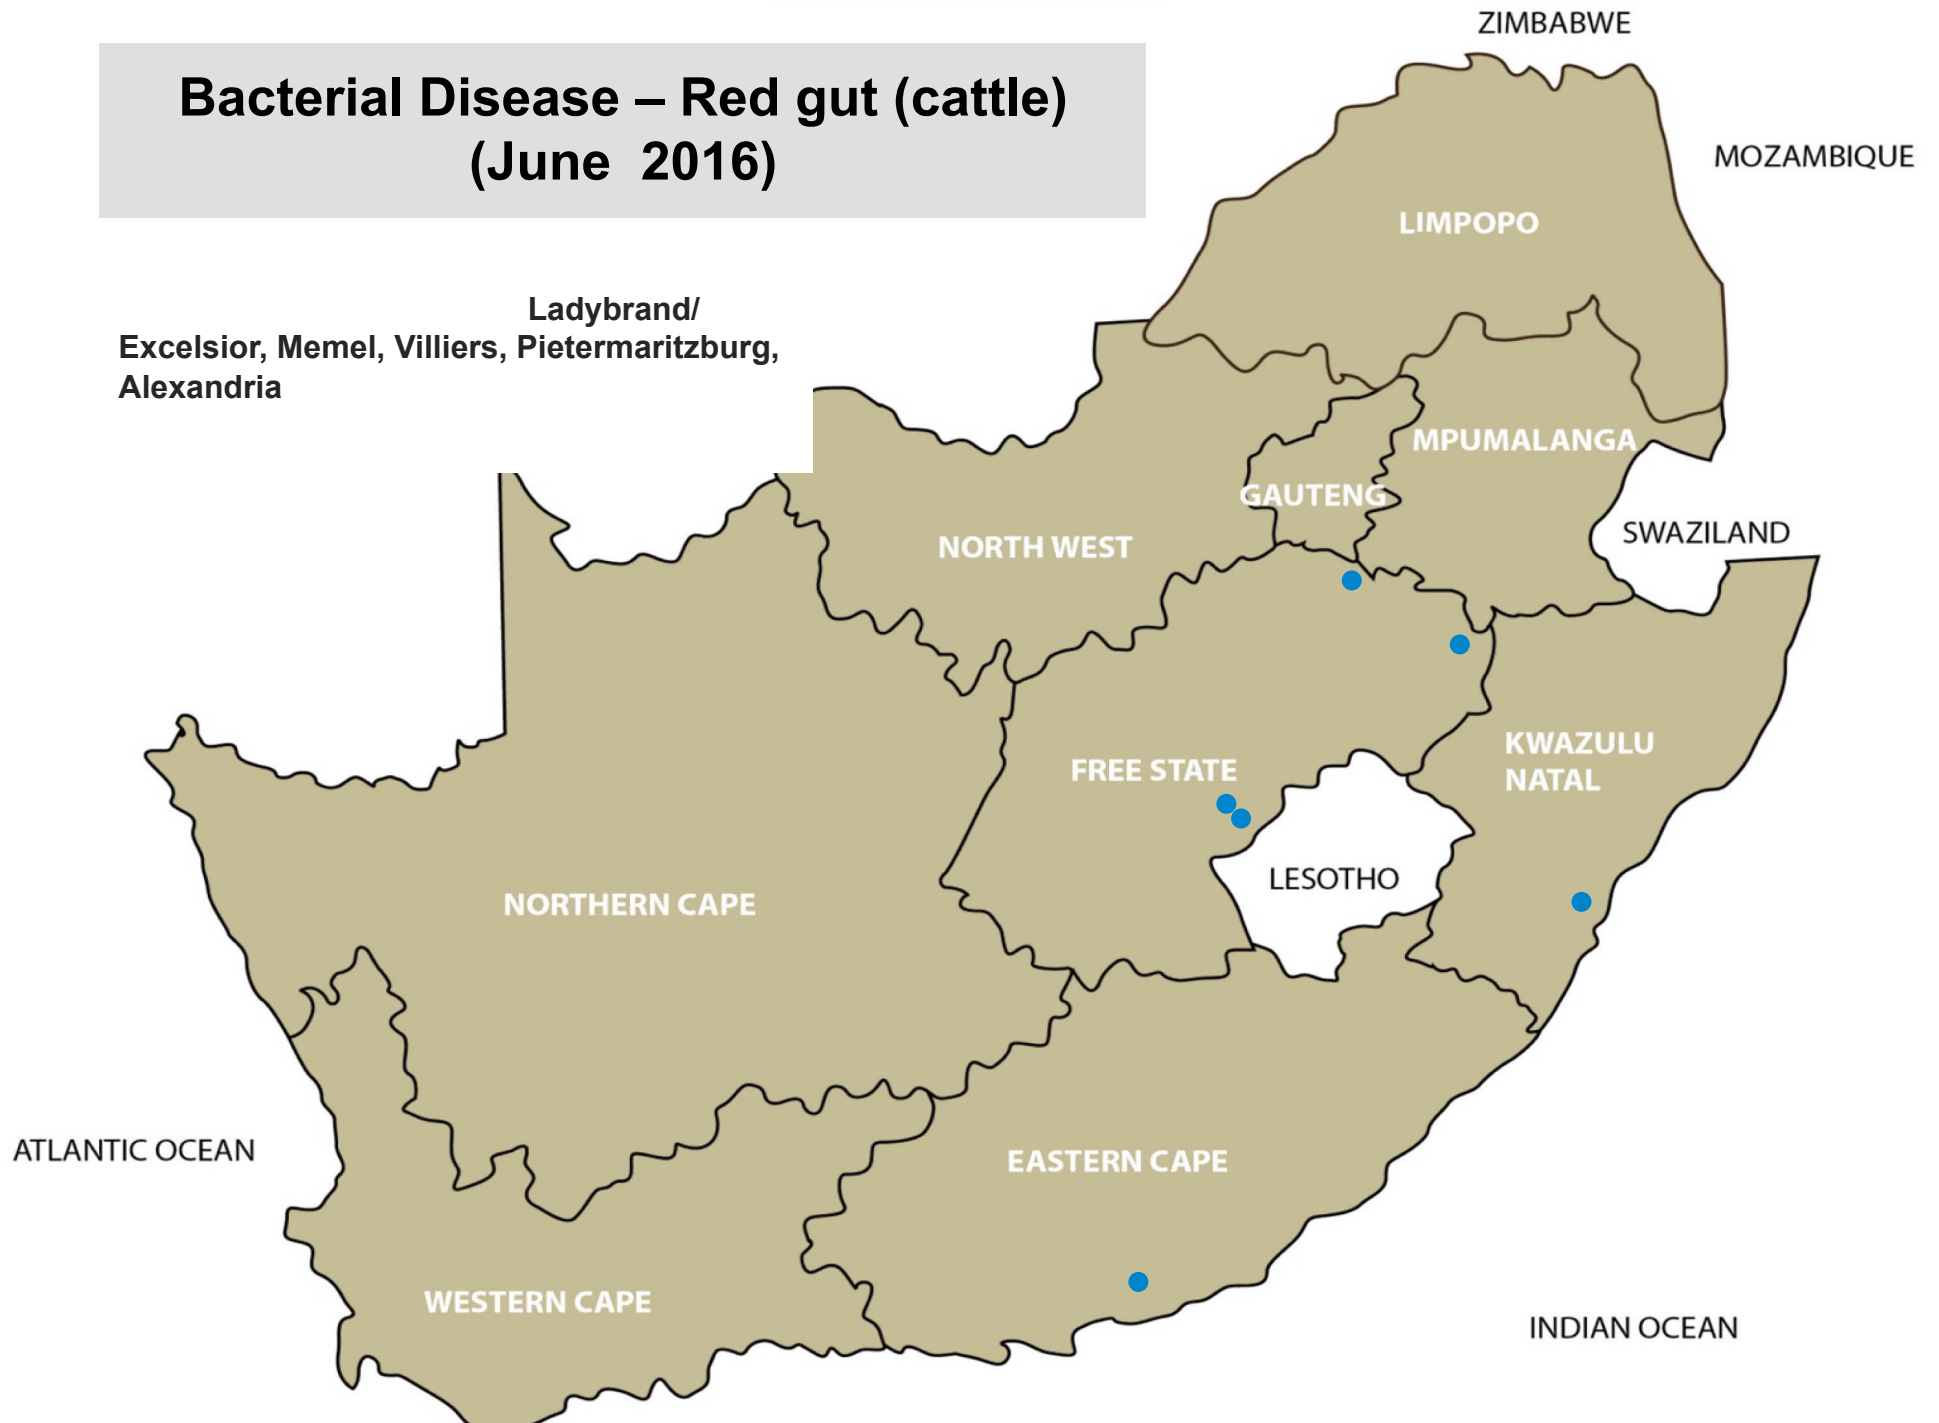

Bacterial Disease – Red gut (cattle) (June 2016)

Ladybrand/
Excelsior, Memel, Villiers, Pietermaritzburg,
Alexandria