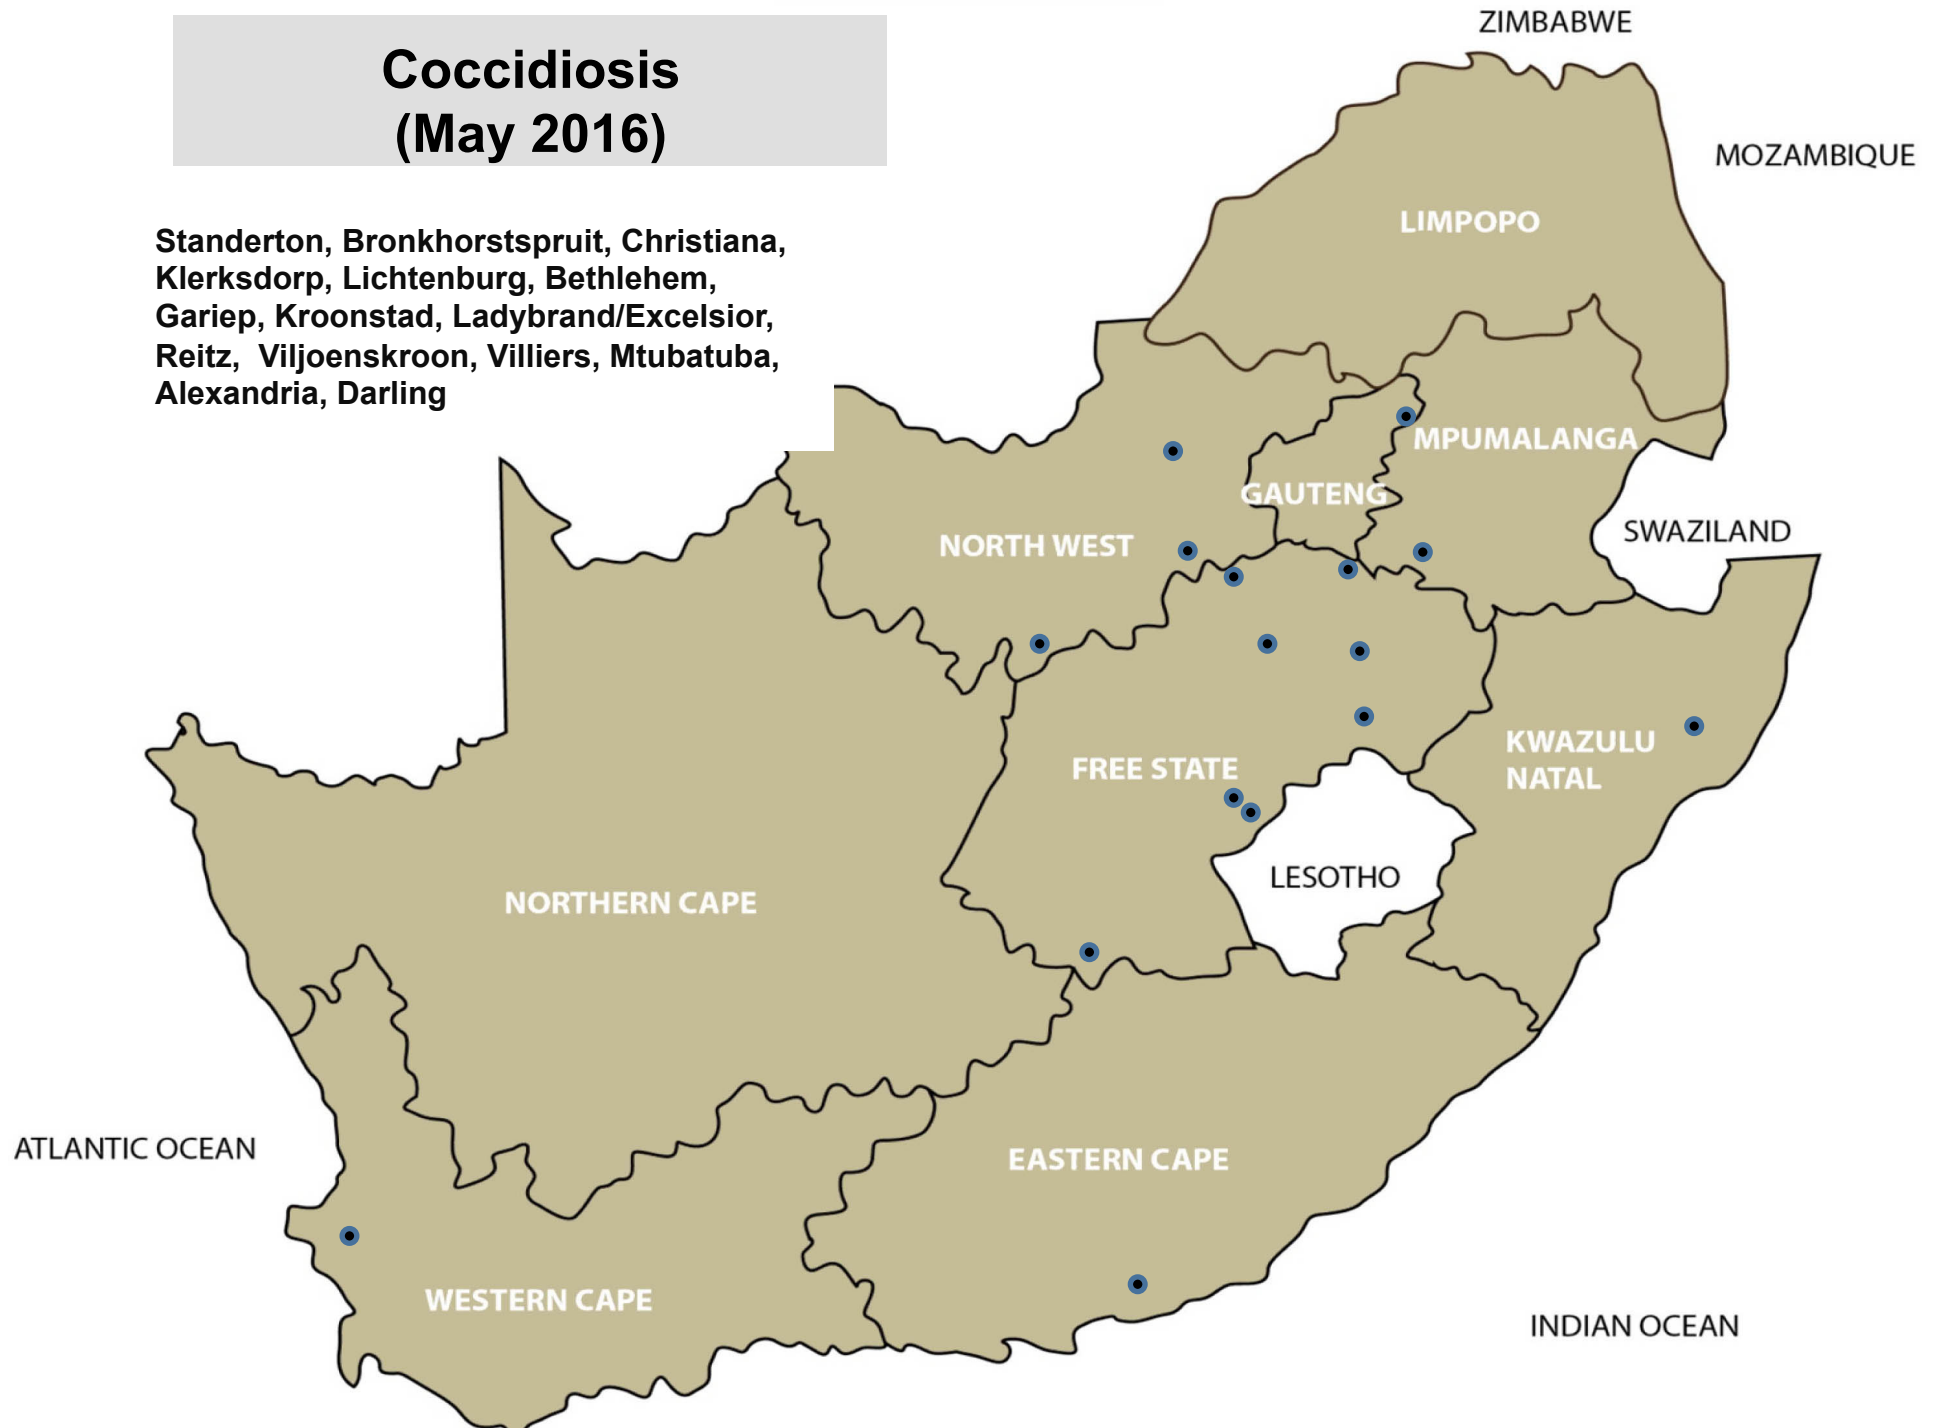

# Screw-worm (June 2016)

Mokopane

# Nasal bot larvae (May 2016)

Memel, Estcourt, Witelsbos, Ceres

# Coccidiosis (May 2016)

Standerton, Bronkhorstspuit, Christiana, Klerksdorp, Lichtenburg, Bethlehem, Gariiep, Kroonstad, Ladybrand/Excelsior, Reitz, Viljoenskroon, Villiers, Mtubatuba, Alexandria, Darling

## Tick transmitted disease African red water (June 2016)

Standerton, Bapsfontein, Polokwane,  
Clocolan, Frankfort, Reitz, Villiers, Vrede,  
Dundee, Estcourt, Howick, Mooi River,  
Mtubatuba, Pietermaritzburg, Underberg,  
Vryheid,, George, Heidelberg