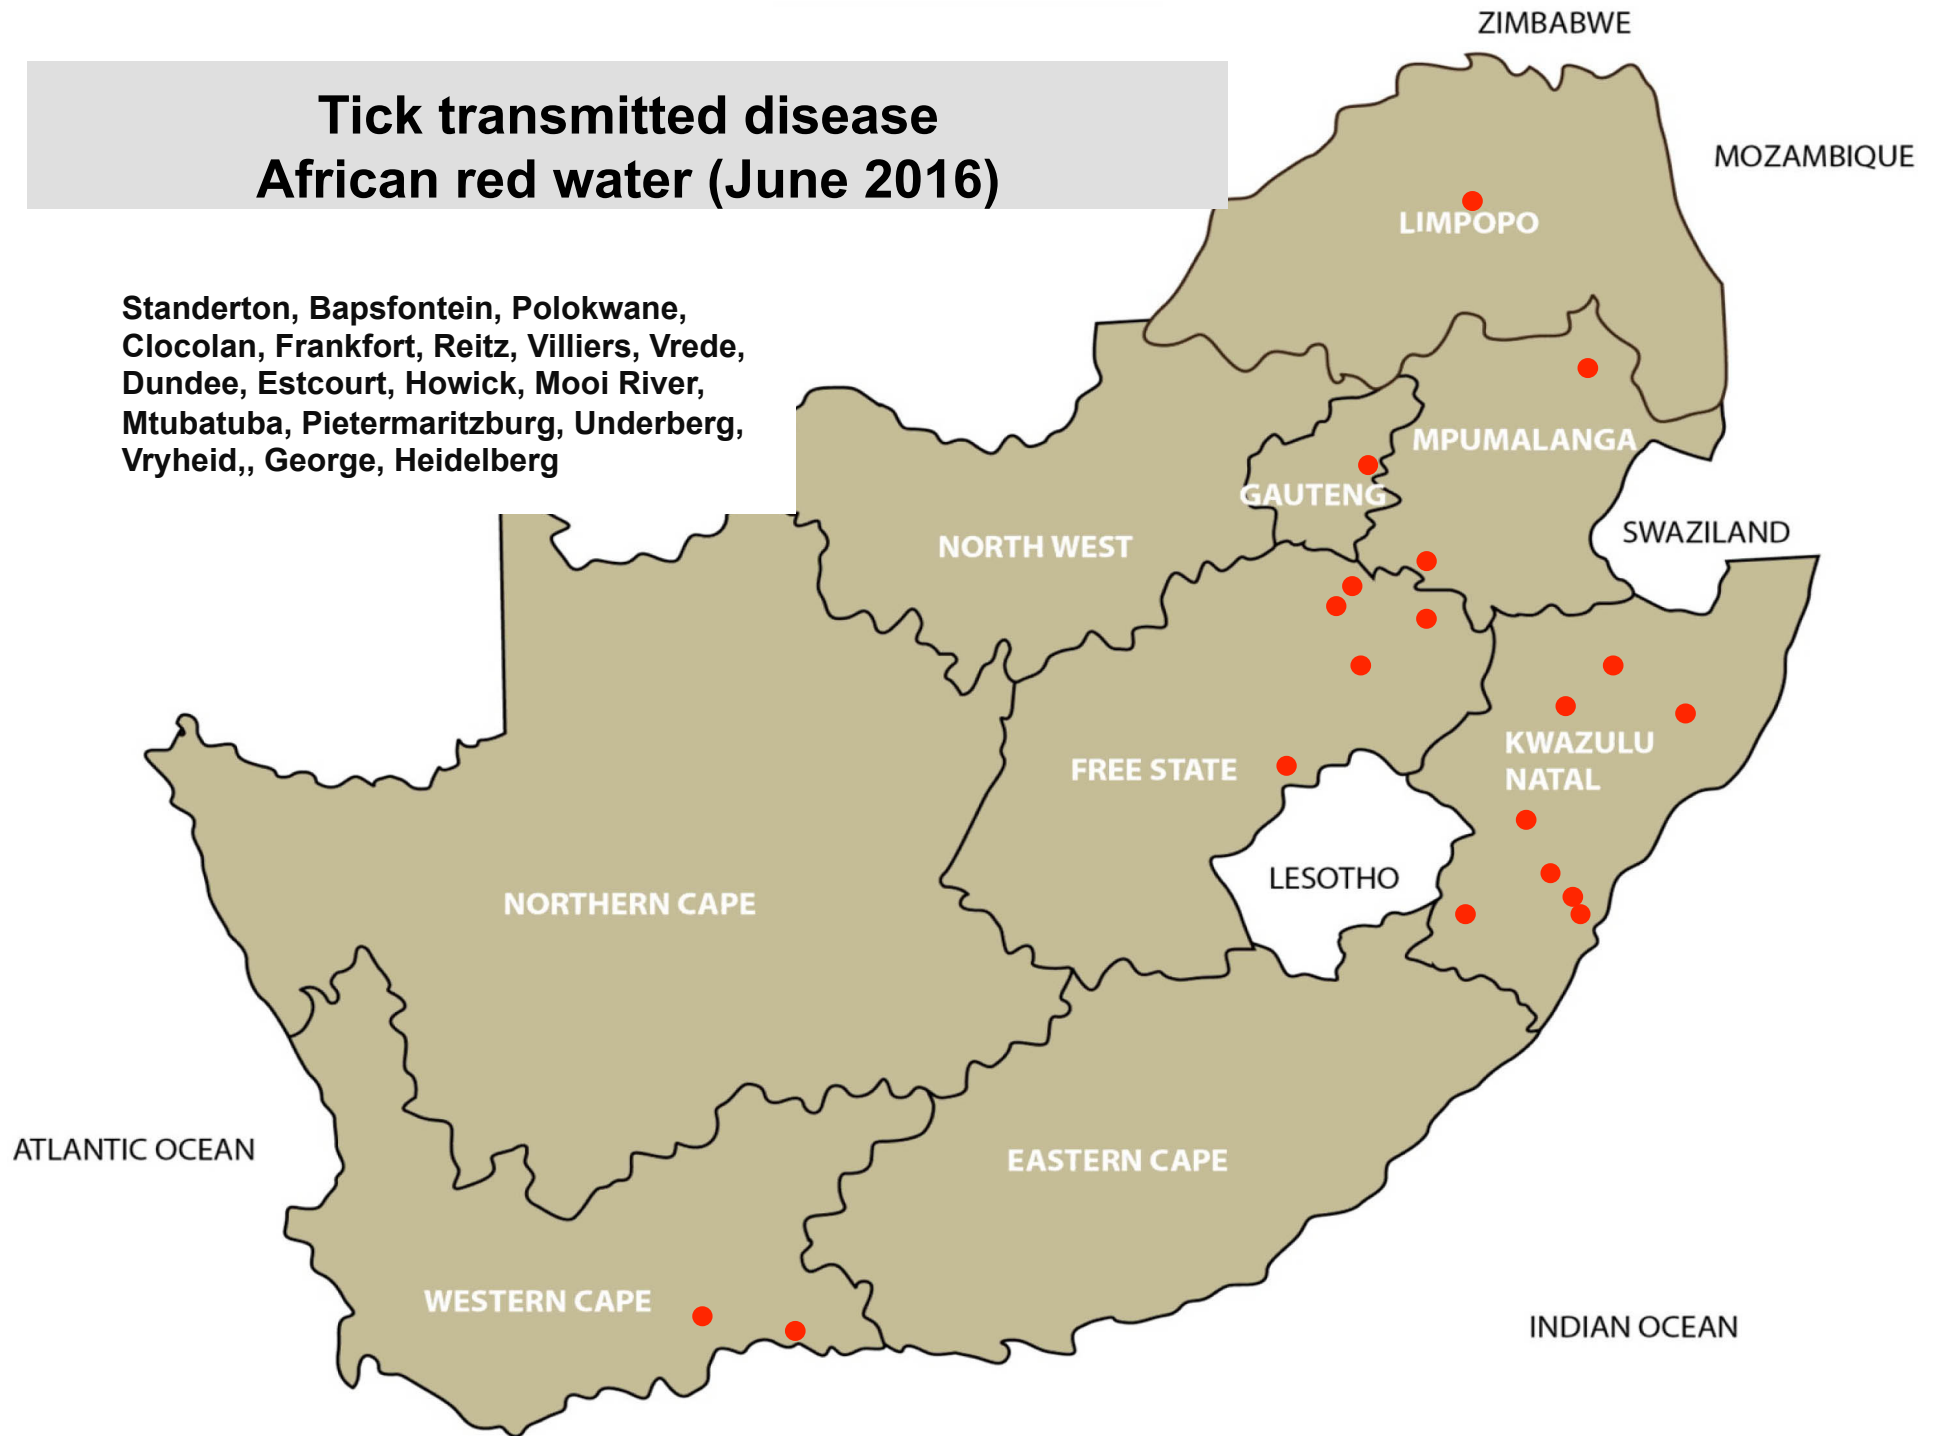

# Screw-worm (June 2016)

Mokopane

# Nasal bot larvae (May 2016)

Memel, Estcourt, Witelsbos, Ceres

# Coccidiosis (May 2016)

Standerton, Bronkhorstspuit, Christiana, Klerksdorp, Lichtenburg, Bethlehem, Gariiep, Kroonstad, Ladybrand/Excelsior, Reitz, Viljoenskroon, Villiers, Mtubatuba, Alexandria, Darling

## Tick transmitted disease African red water (June 2016)

Standerton, Bapsfontein, Polokwane,  
Clocolan, Frankfort, Reitz, Villiers, Vrede,  
Dundee, Estcourt, Howick, Mooi River,  
Mtubatuba, Pietermaritzburg, Underberg,  
Vryheid,, George, Heidelberg