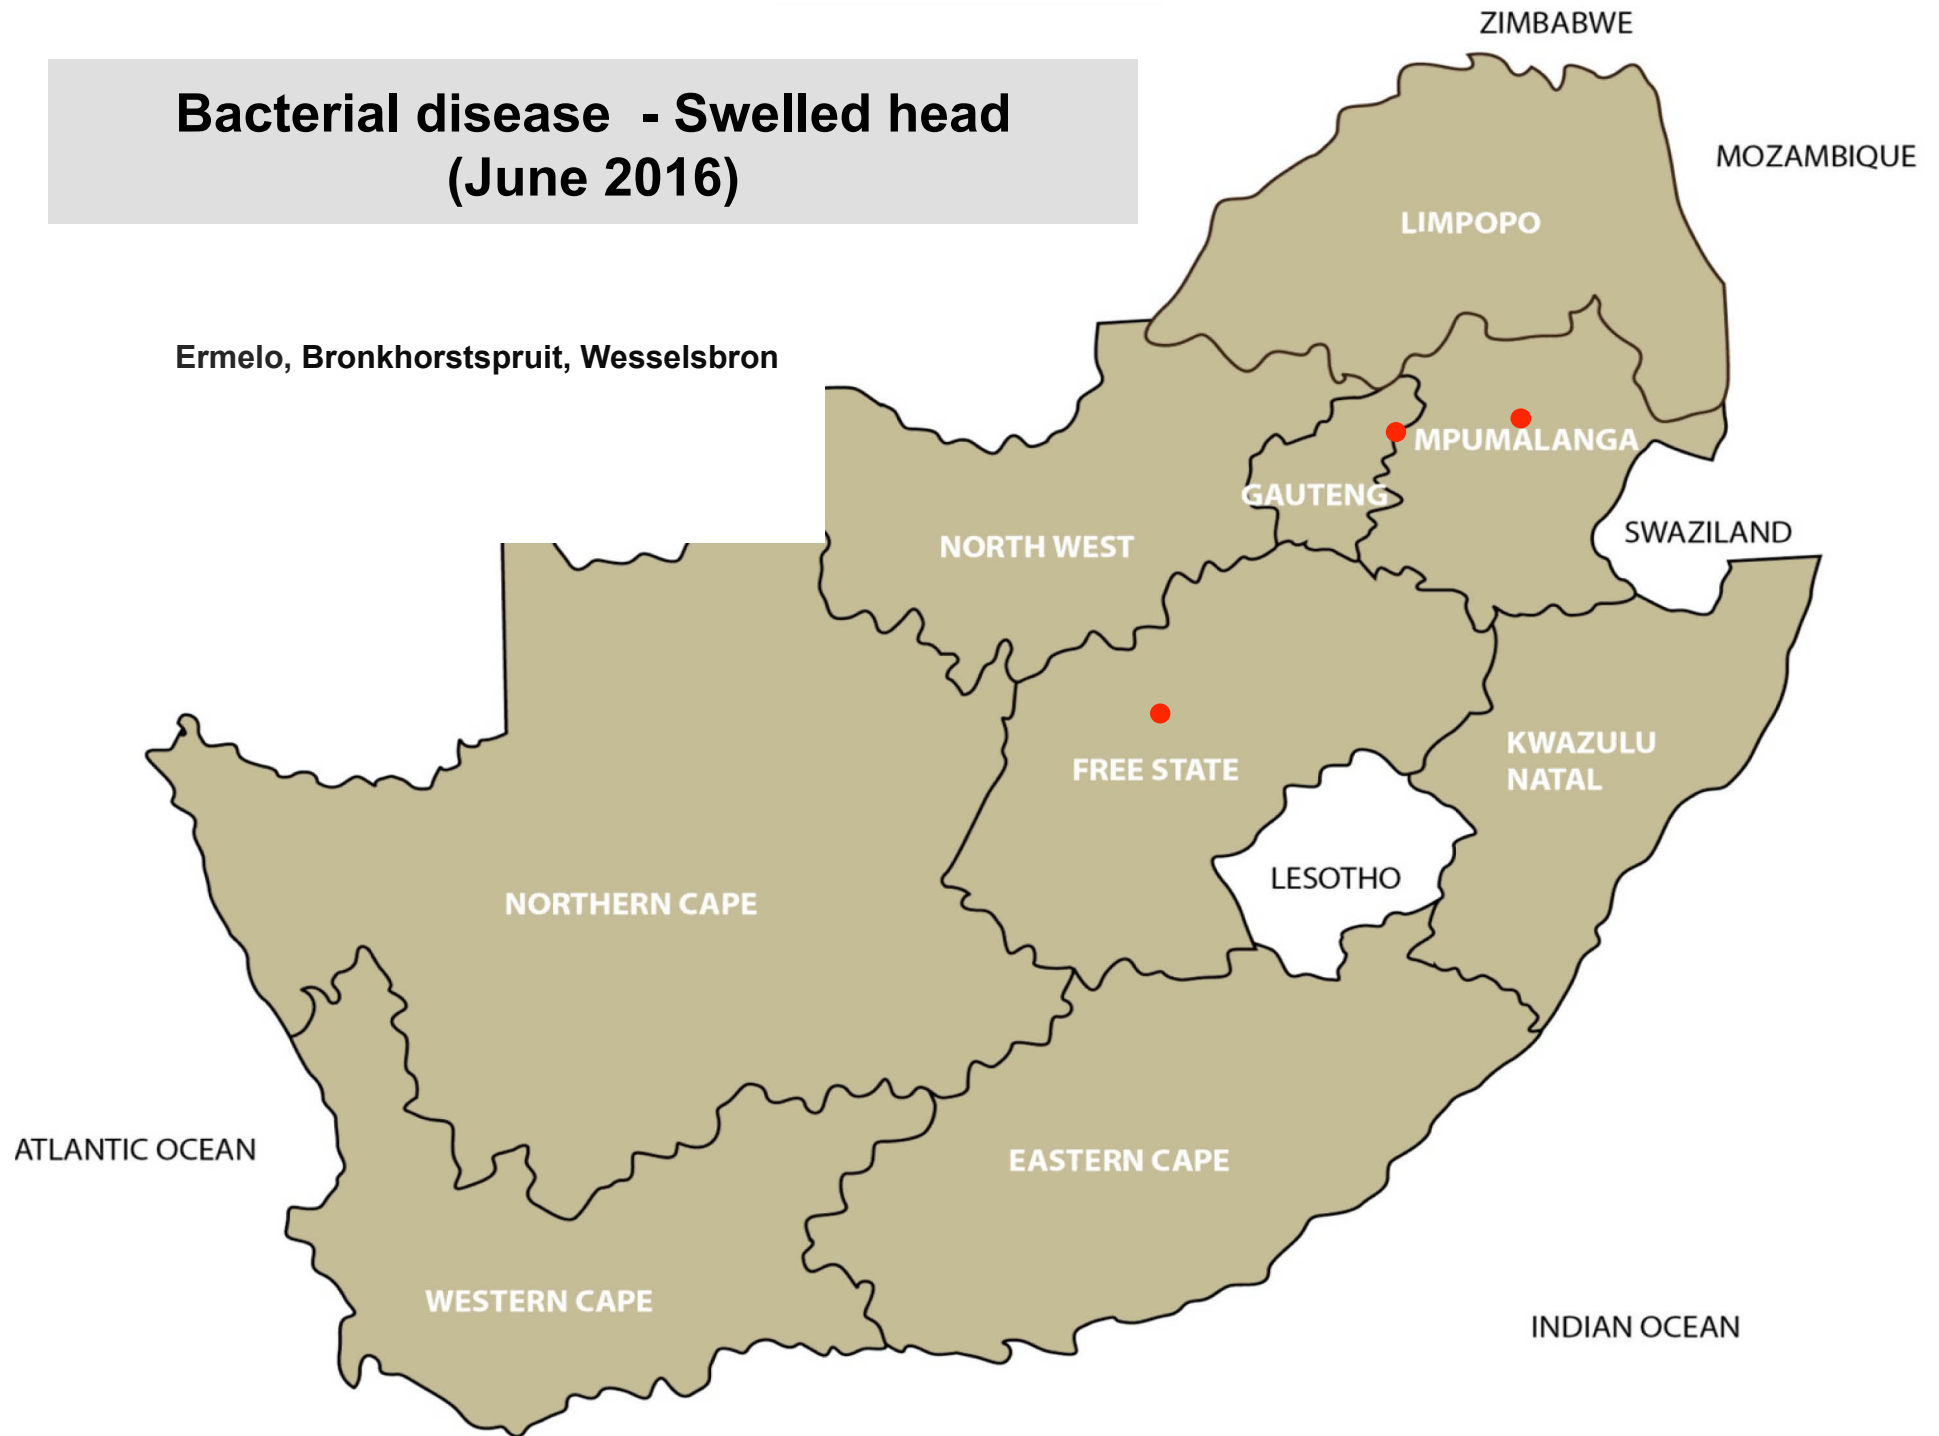

Bacterial disease - Swelled head (June 2016)