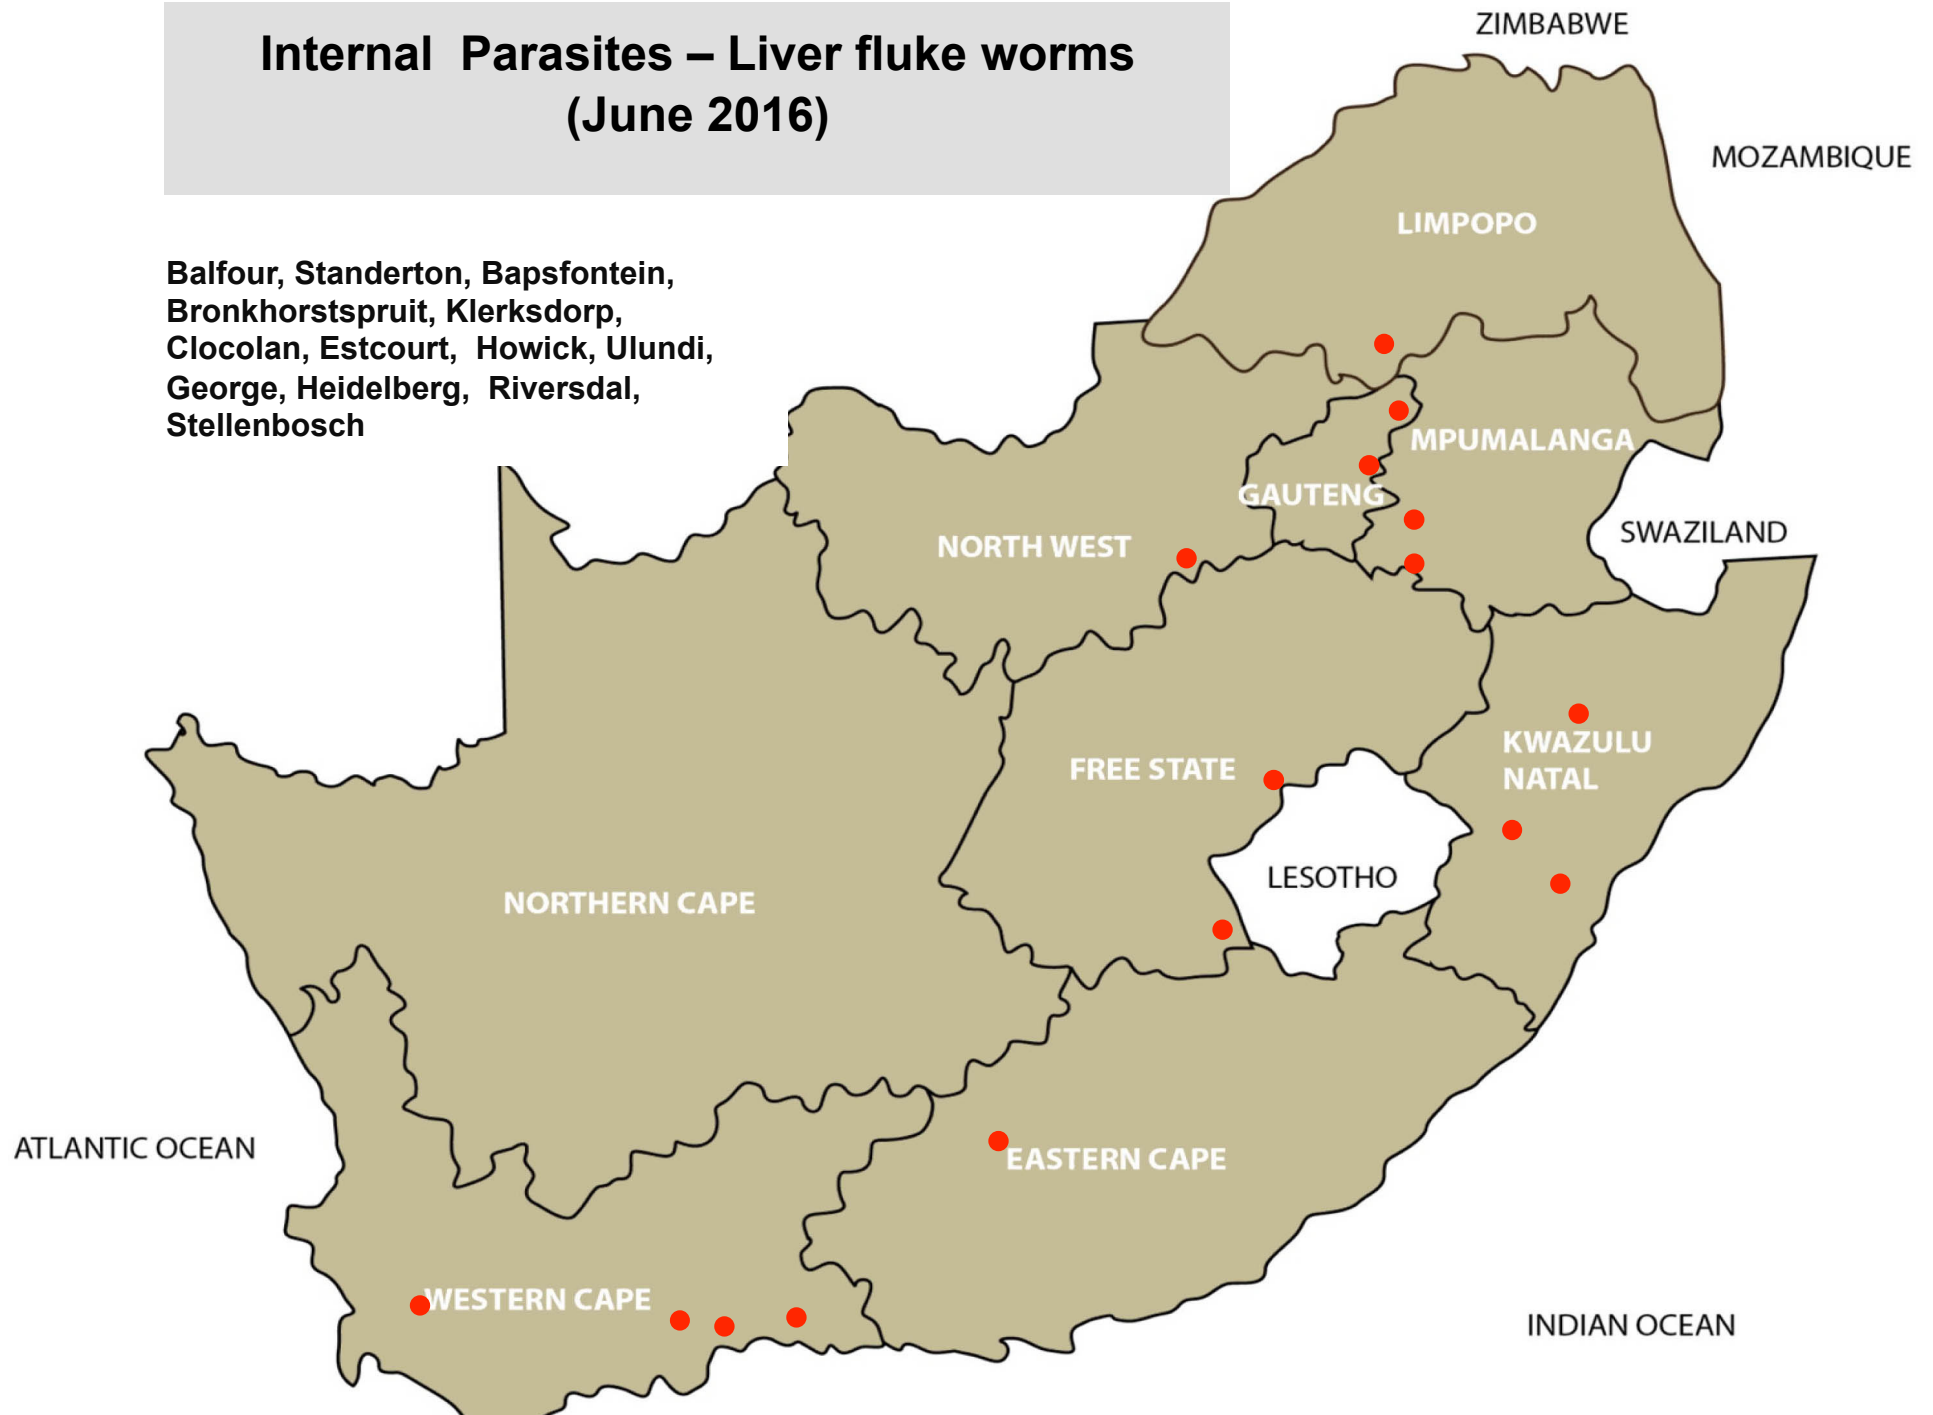

# Internal Parasites – Resistant Roundworms (June 2016)

Balfour, Pretoria, Christiana,  
Bloemfontein, Clocolan, Hoopstad,  
Ladybrand/Excelsior, Caledon

## Internal Parasites – Tapeworms (June 2016)

Klerksdorp, Lichtenburg, Bloemfontein,  
Bultfontein, Clocolan, Ficksburg, Hertzogville,  
Kroonstad, Memel, Parys, Viljoenskroon,  
Howick, Aliwal North/Zastron

**Internal Parasites – Tapeworms  
Cysticercosis (measles)  
(June 2016)**

**Bapsfontein, Pietermaritzburg , Pongola,  
Beaufort West**

## Internal Parasites – Liver fluke worms (June 2016)

Balfour, Standerton, Bapsfontein,  
Bronkhorstspuit, Klerksdorp,  
Clocolan, Estcourt, Howick, Ulundi,  
George, Heidelberg, Riversdal,  
Stellenbosch