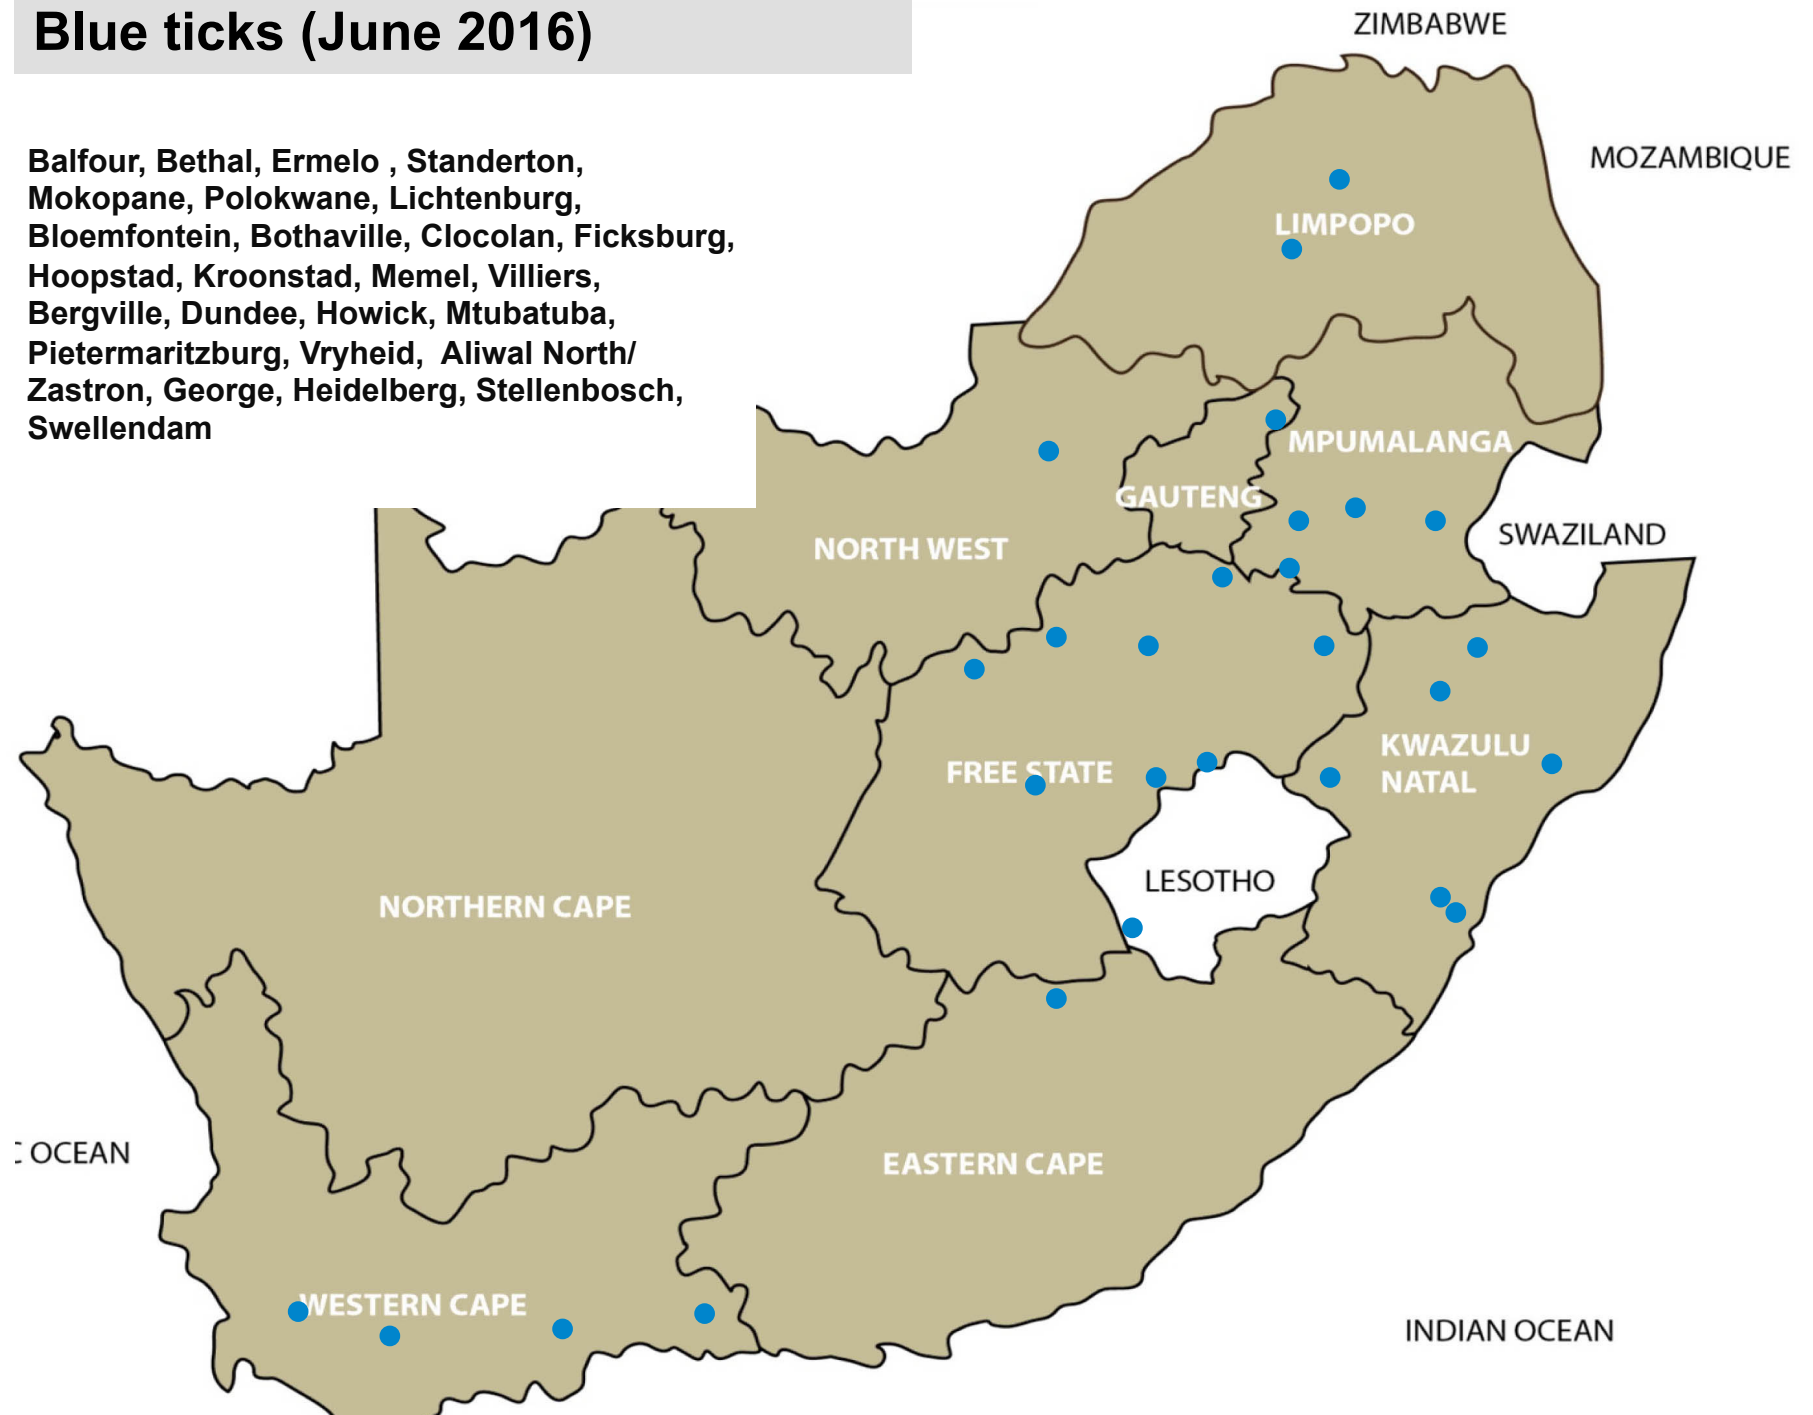

## Internal Parasites – Liver fluke worms (June 2016)

Balfour, Standerton, Bapsfontein,  
Bronkhorstspuit, Klerksdorp,  
Clocolan, Estcourt, Howick, Ulundi,  
George, Heidelberg, Riversdal,  
Stellenbosch

## Internal Parasites – Conical stomach flukes (June 2016)

Balfour, Standerton, Bothaville, Cloccolan,  
Frankfort, Hoopstad, Howick

**Internal Parasites - *Parafilaria*  
(June 2016)**

## Blue ticks (June 2016)

Balfour, Bethal, Ermelo, Standerton, Mokopane, Polokwane, Lichtenburg, Bloemfontein, Bothaville, Clocolan, Ficksburg, Hoopstad, Kroonstad, Memel, Villiers, Bergville, Dundee, Howick, Mtubatuba, Pietermaritzburg, Vryheid, Aliwal North/ Zastron, George, Heidelberg, Stellenbosch, Swellendam

## Bont ticks – Heartwater ticks (June 2016)

Pretoria, Mokopane, Polokwane, Brits,  
Lichtenburg, Bergville, Estcourt,  
Mtubatuba, Pietermaritzburg, Ulundi,  
Vryheid