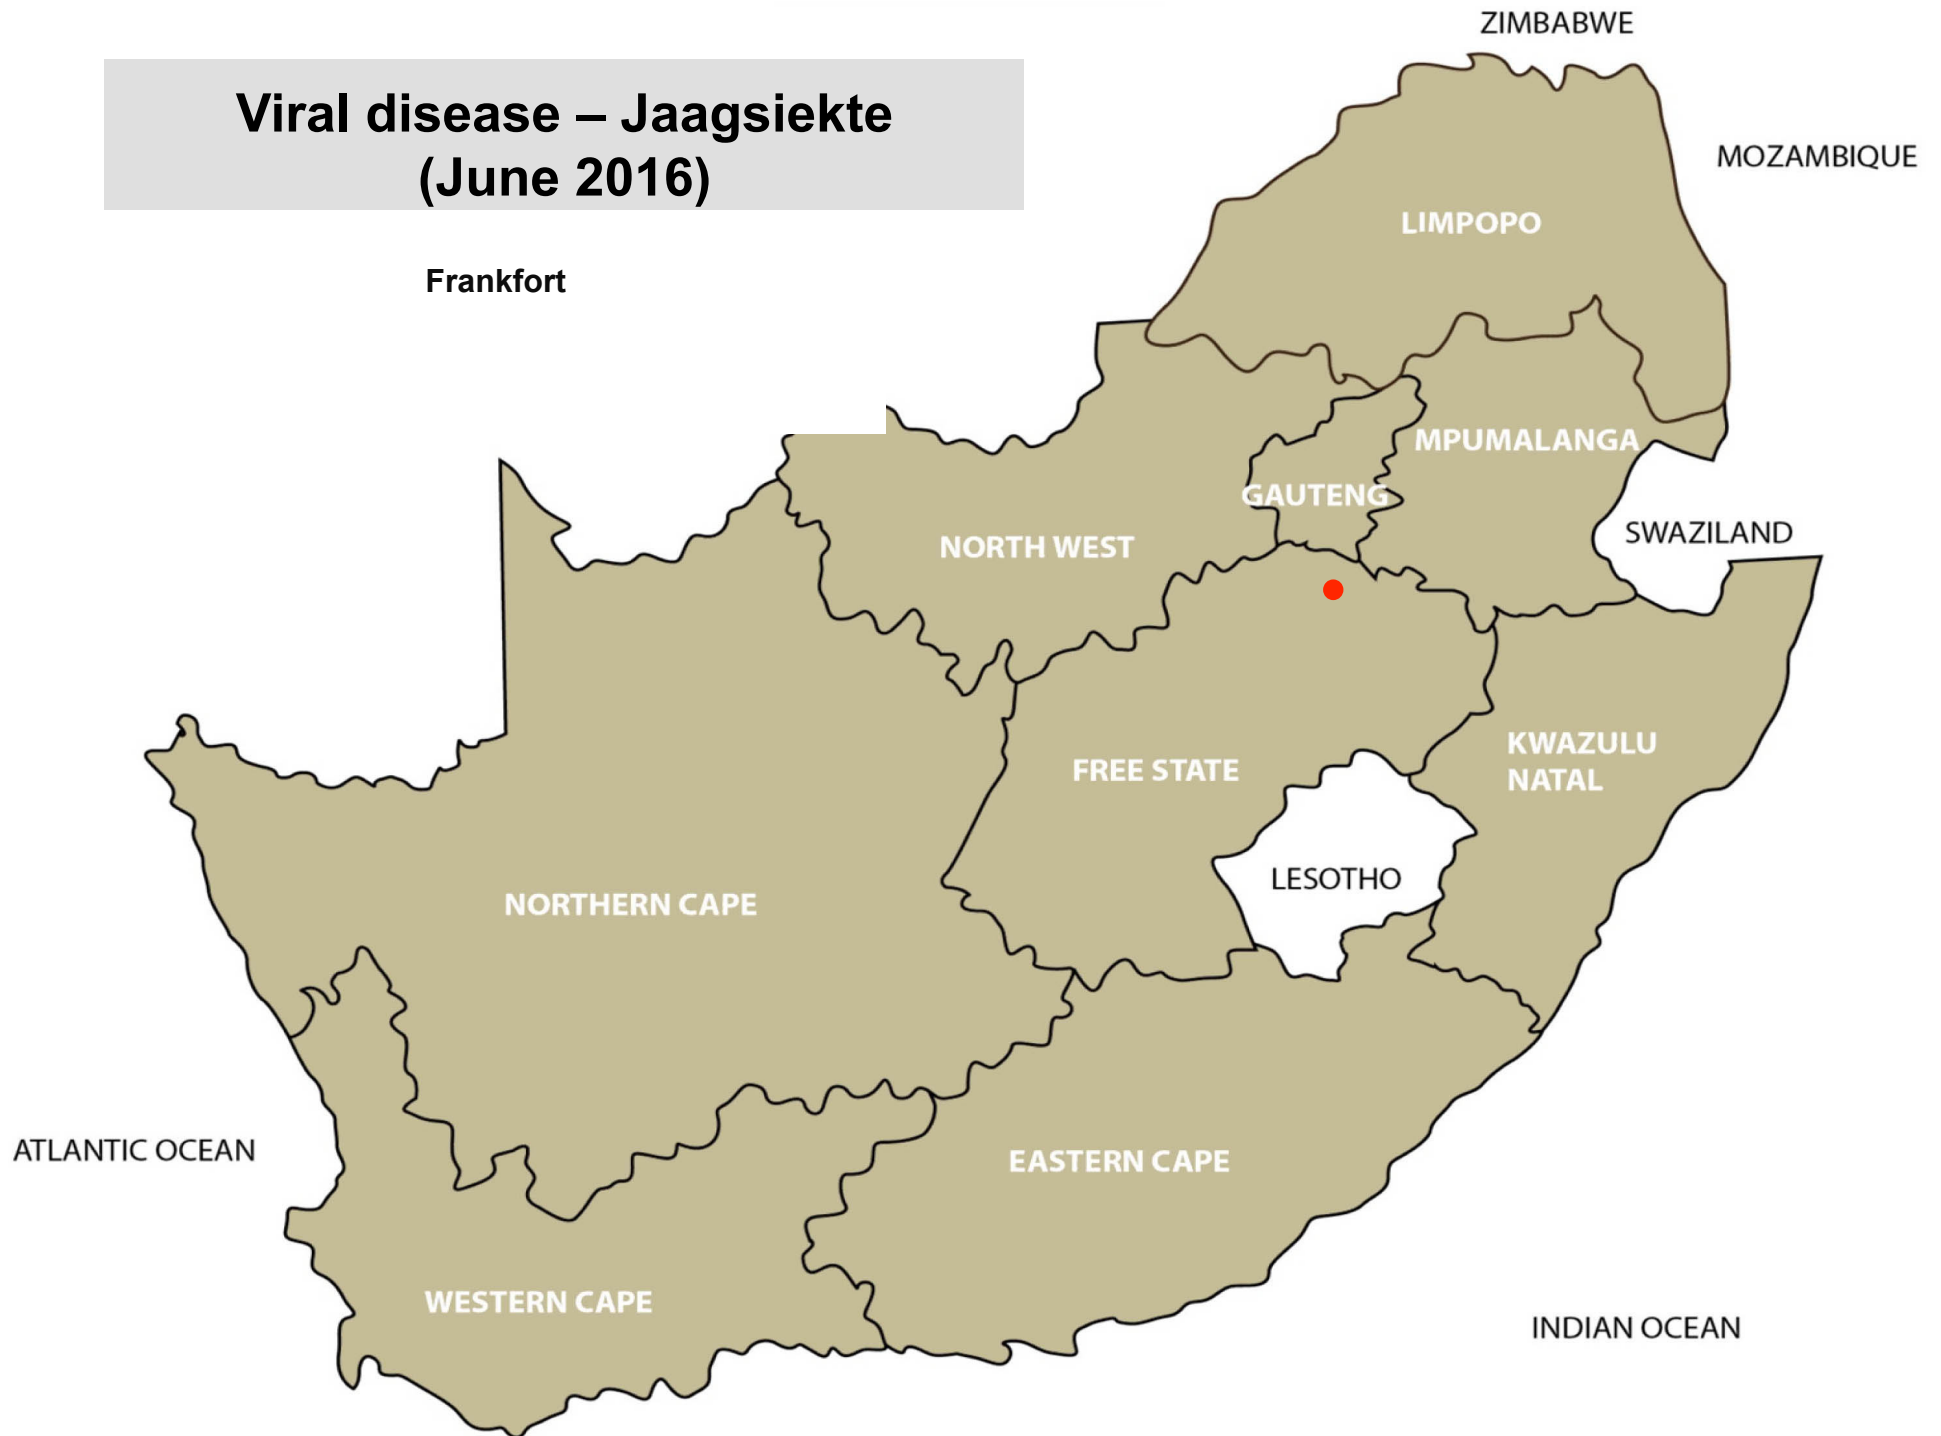

Viral disease – Jaagsiekte (June 2016)

Frankfort