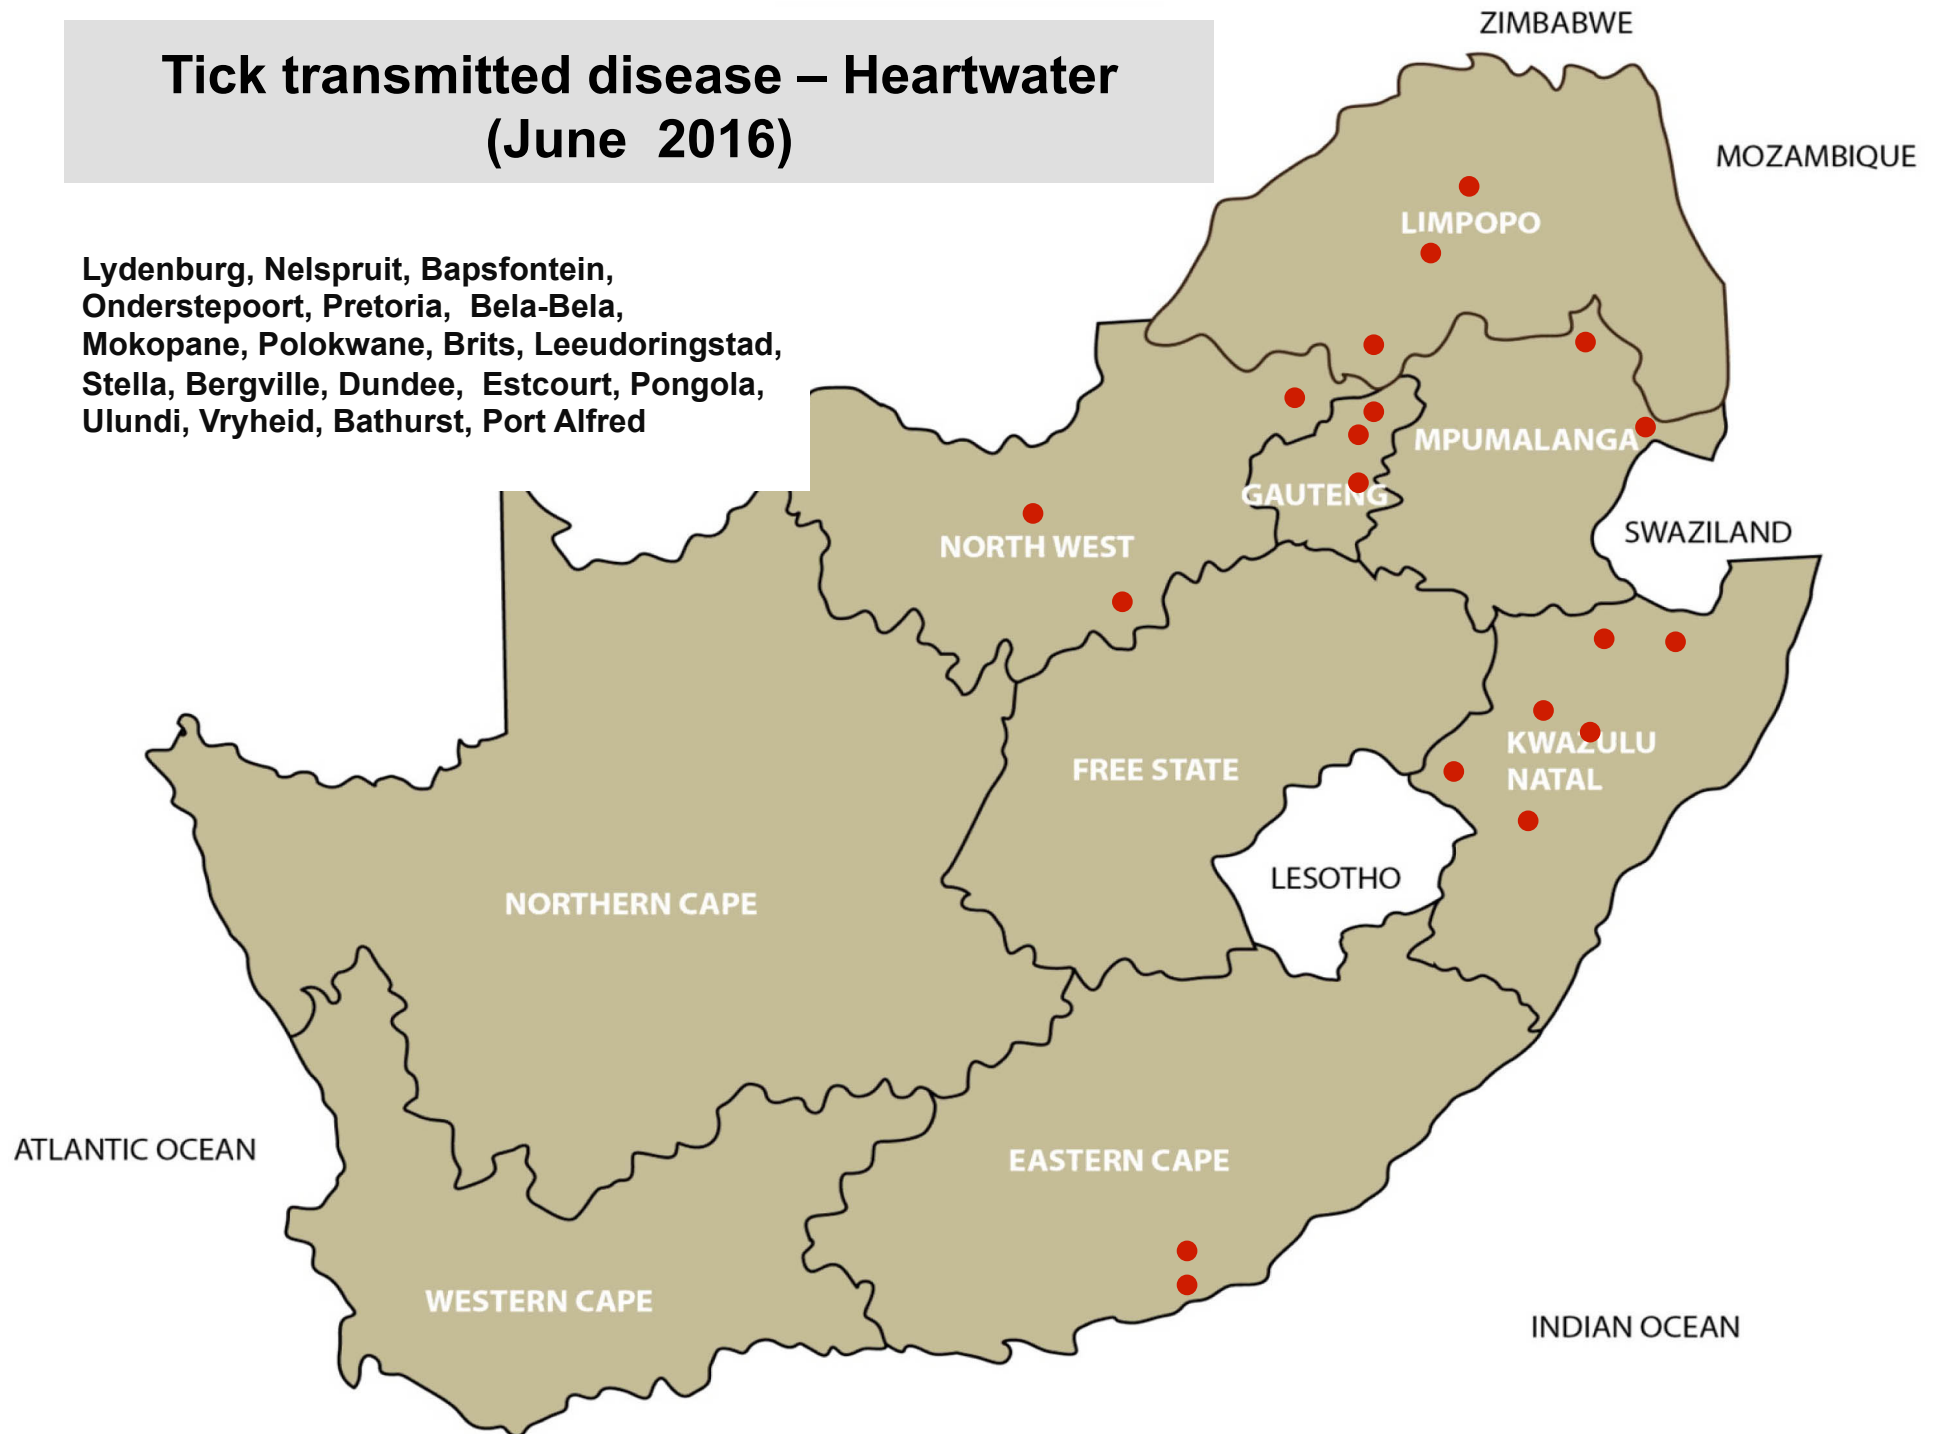

## Tick transmitted disease African red water (June 2016)

Standerton, Bapsfontein, Polokwane,  
Clocolan, Frankfort, Reitz, Villiers, Vrede,  
Dundee, Estcourt, Howick, Mooi River,  
Mtubatuba, Pietermaritzburg, Underberg,  
Vryheid,, George, Heidelberg

## Tick transmitted disease Asiatic red water (June 2016)

Bethal, Ermelo, Middelburg, Piet Retief,  
Standerton, Bapsfontein,  
Bronkhorstspuit, Polokwane, Frankfort,  
Villiers, Vrede, Bergville, Camperdown,  
Dundee, Estcourt, Pietermaritzburg,  
Pongola, George, Swellendam

# Tick and biting flies transmitted disease Anaplasmosis (June 2016)

Grootvlei, Standerton, Onderstepoort, Christiana, Leeudoringstad, Lichtenburg, Ventersburg, Bloemfontein, Bothaville, Bultfontein, Clocolan, Ficksburg, Harrismith, Hertzogville, Hoopstad, Kroonstad, Memel, Reitz, Viljoenskroon, Villiers, Vrede, Wesselsbron, Bergville, Camperdown, Dundee, Estcourt, Howick, Ulundi, Underberg, Graaf-Reinet,, Port Alfred, George, Heidelberg, Hoekwil, Stellenbosch

# Tick transmitted disease – Heartwater (June 2016)

Lydenburg, Nelspruit, Bapsfontein,  
Onderstepoort, Pretoria, Bela-Bela,  
Mokopane, Polokwane, Brits, Leeudoringstad,  
Stella, Bergville, Dundee, Estcourt, Pongola,  
Ulundi, Vryheid, Bathurst, Port Alfred