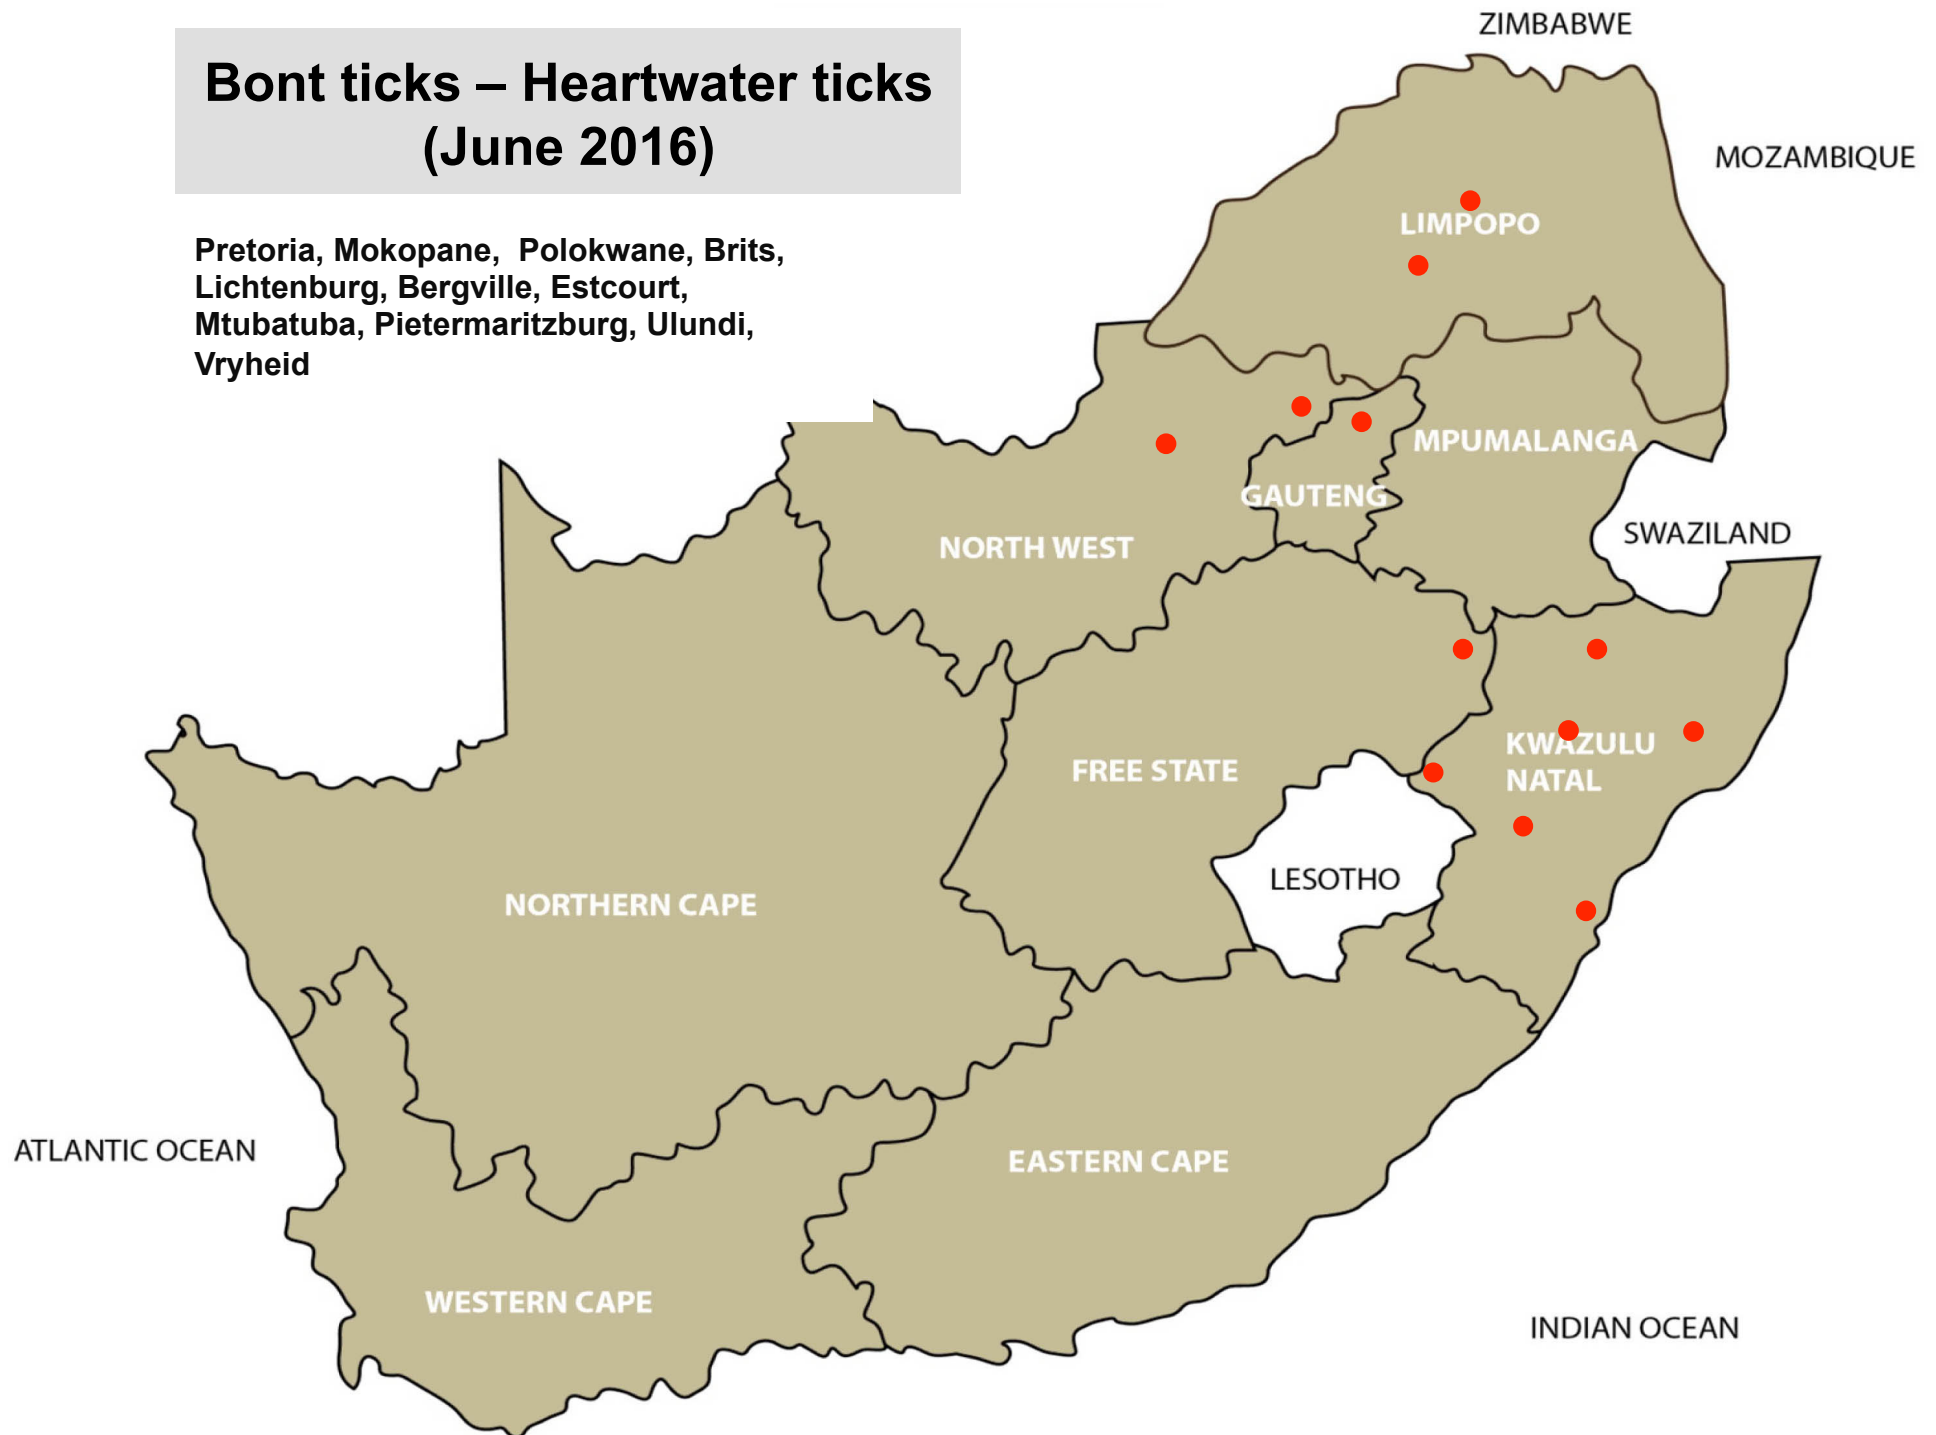

## Internal Parasites – Conical stomach flukes (June 2016)

Balfour, Standerton, Bothaville, Cloccolan,  
Frankfort, Hoopstad, Howick

**Internal Parasites - *Parafilaria*  
(June 2016)**

## Blue ticks (June 2016)

Balfour, Bethal, Ermelo, Standerton, Mokopane, Polokwane, Lichtenburg, Bloemfontein, Bothaville, Clocolan, Ficksburg, Hoopstad, Kroonstad, Memel, Villiers, Bergville, Dundee, Howick, Mtubatuba, Pietermaritzburg, Vryheid, Aliwal North/ Zastron, George, Heidelberg, Stellenbosch, Swellendam

# Resistant Blue ticks (June 2016)

Reitz, Villiers, Pietermaritzburg, Vryheid

## Bont ticks – Heartwater ticks (June 2016)

Pretoria, Mokopane, Polokwane, Brits,  
Lichtenburg, Bergville, Estcourt,  
Mtubatuba, Pietermaritzburg, Ulundi,  
Vryheid