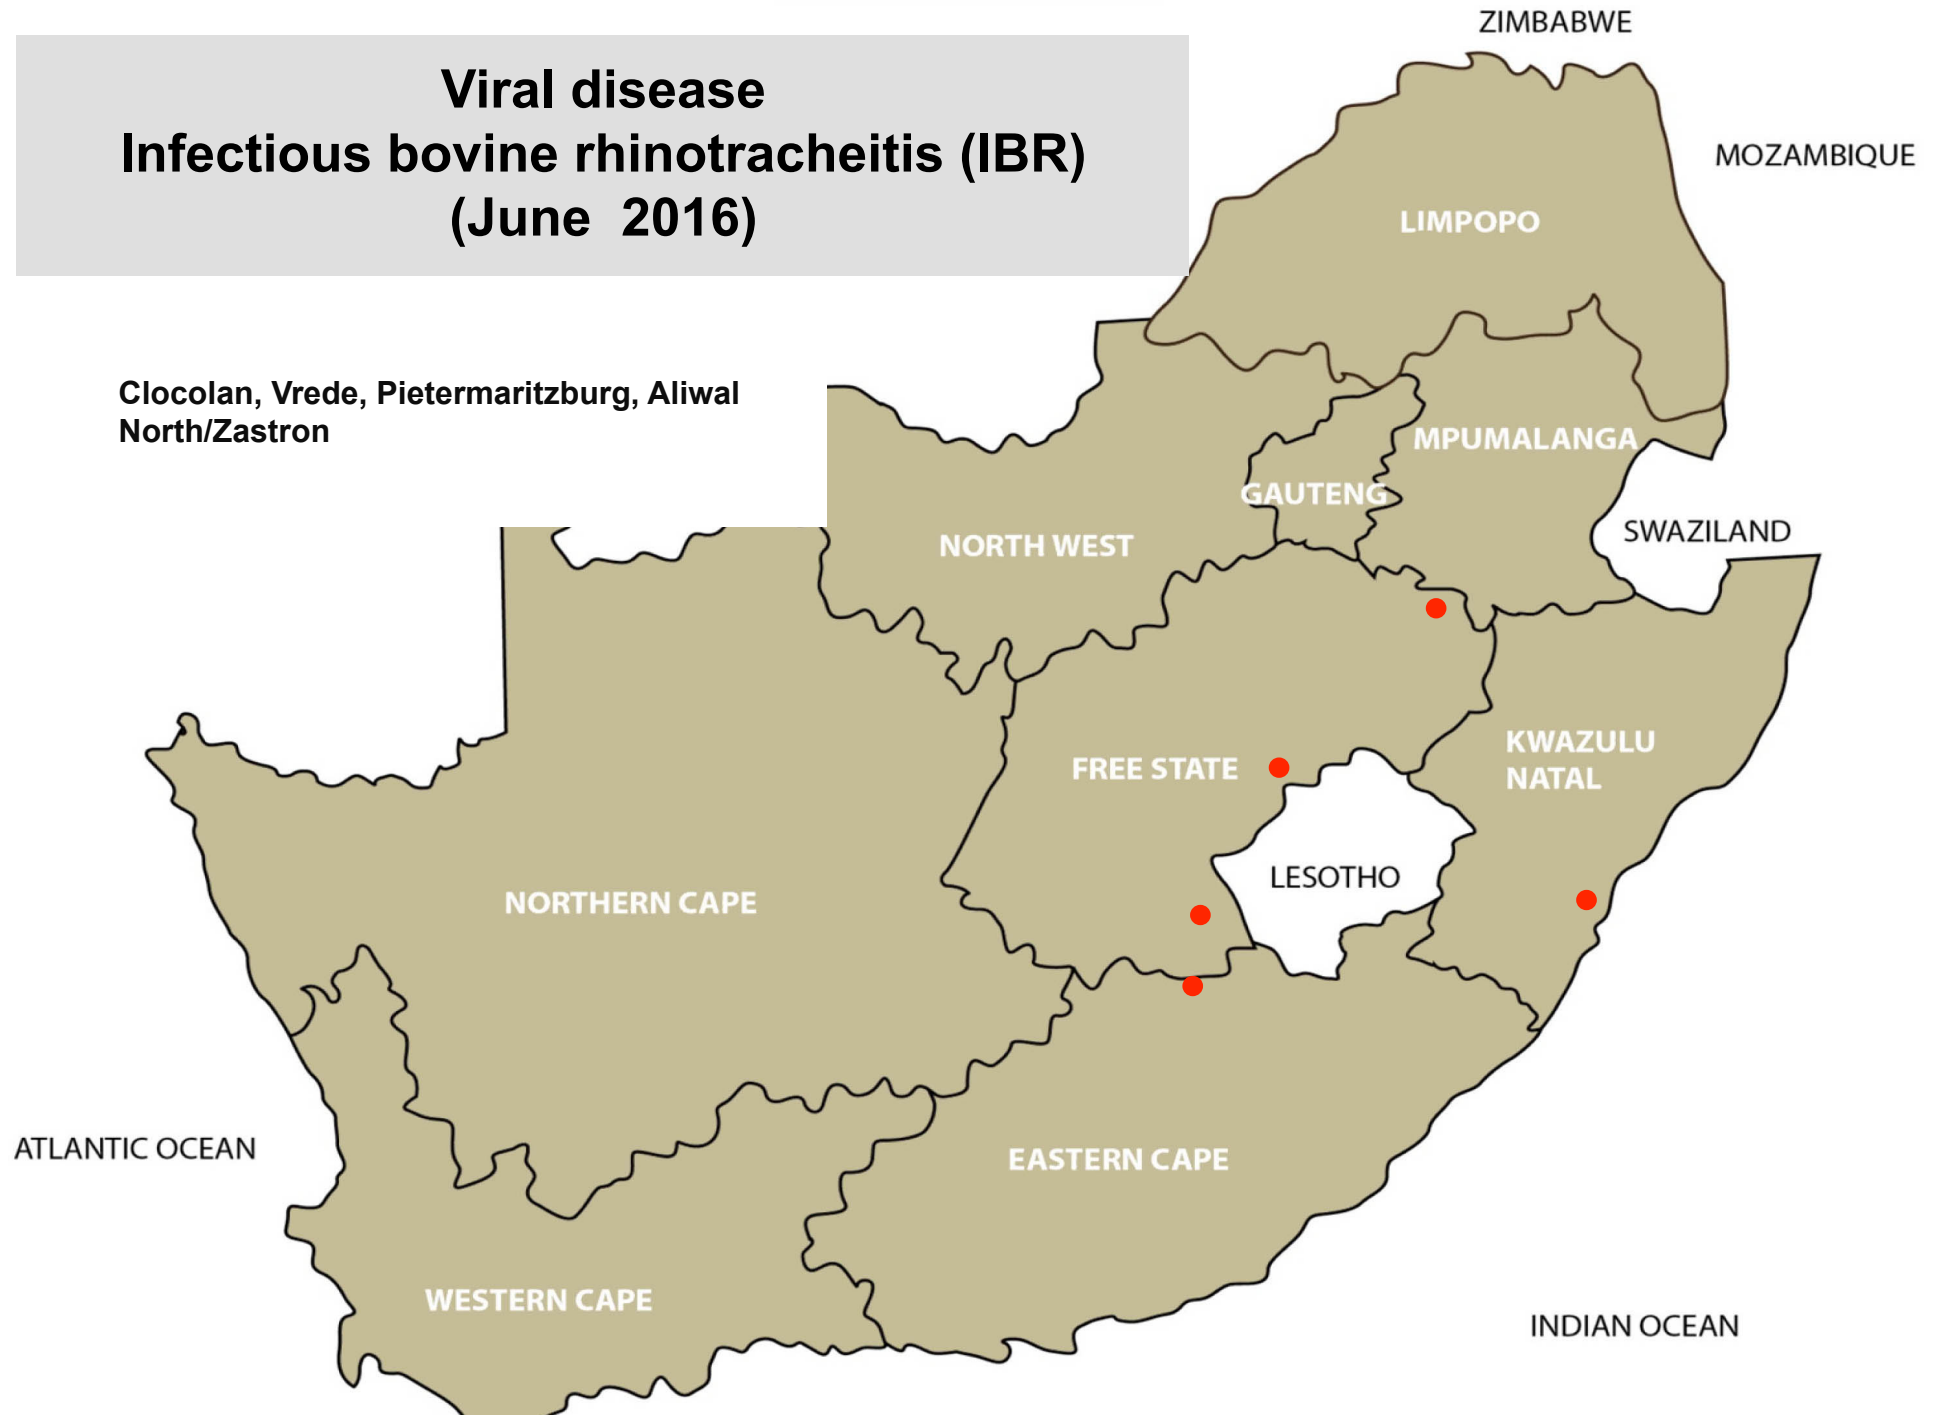

**Viral disease
Infectious bovine rhinotracheitis (IBR)
(June 2016)**

Clocolan, Vrede, Pietermaritzburg, Aliwal
North/Zastron