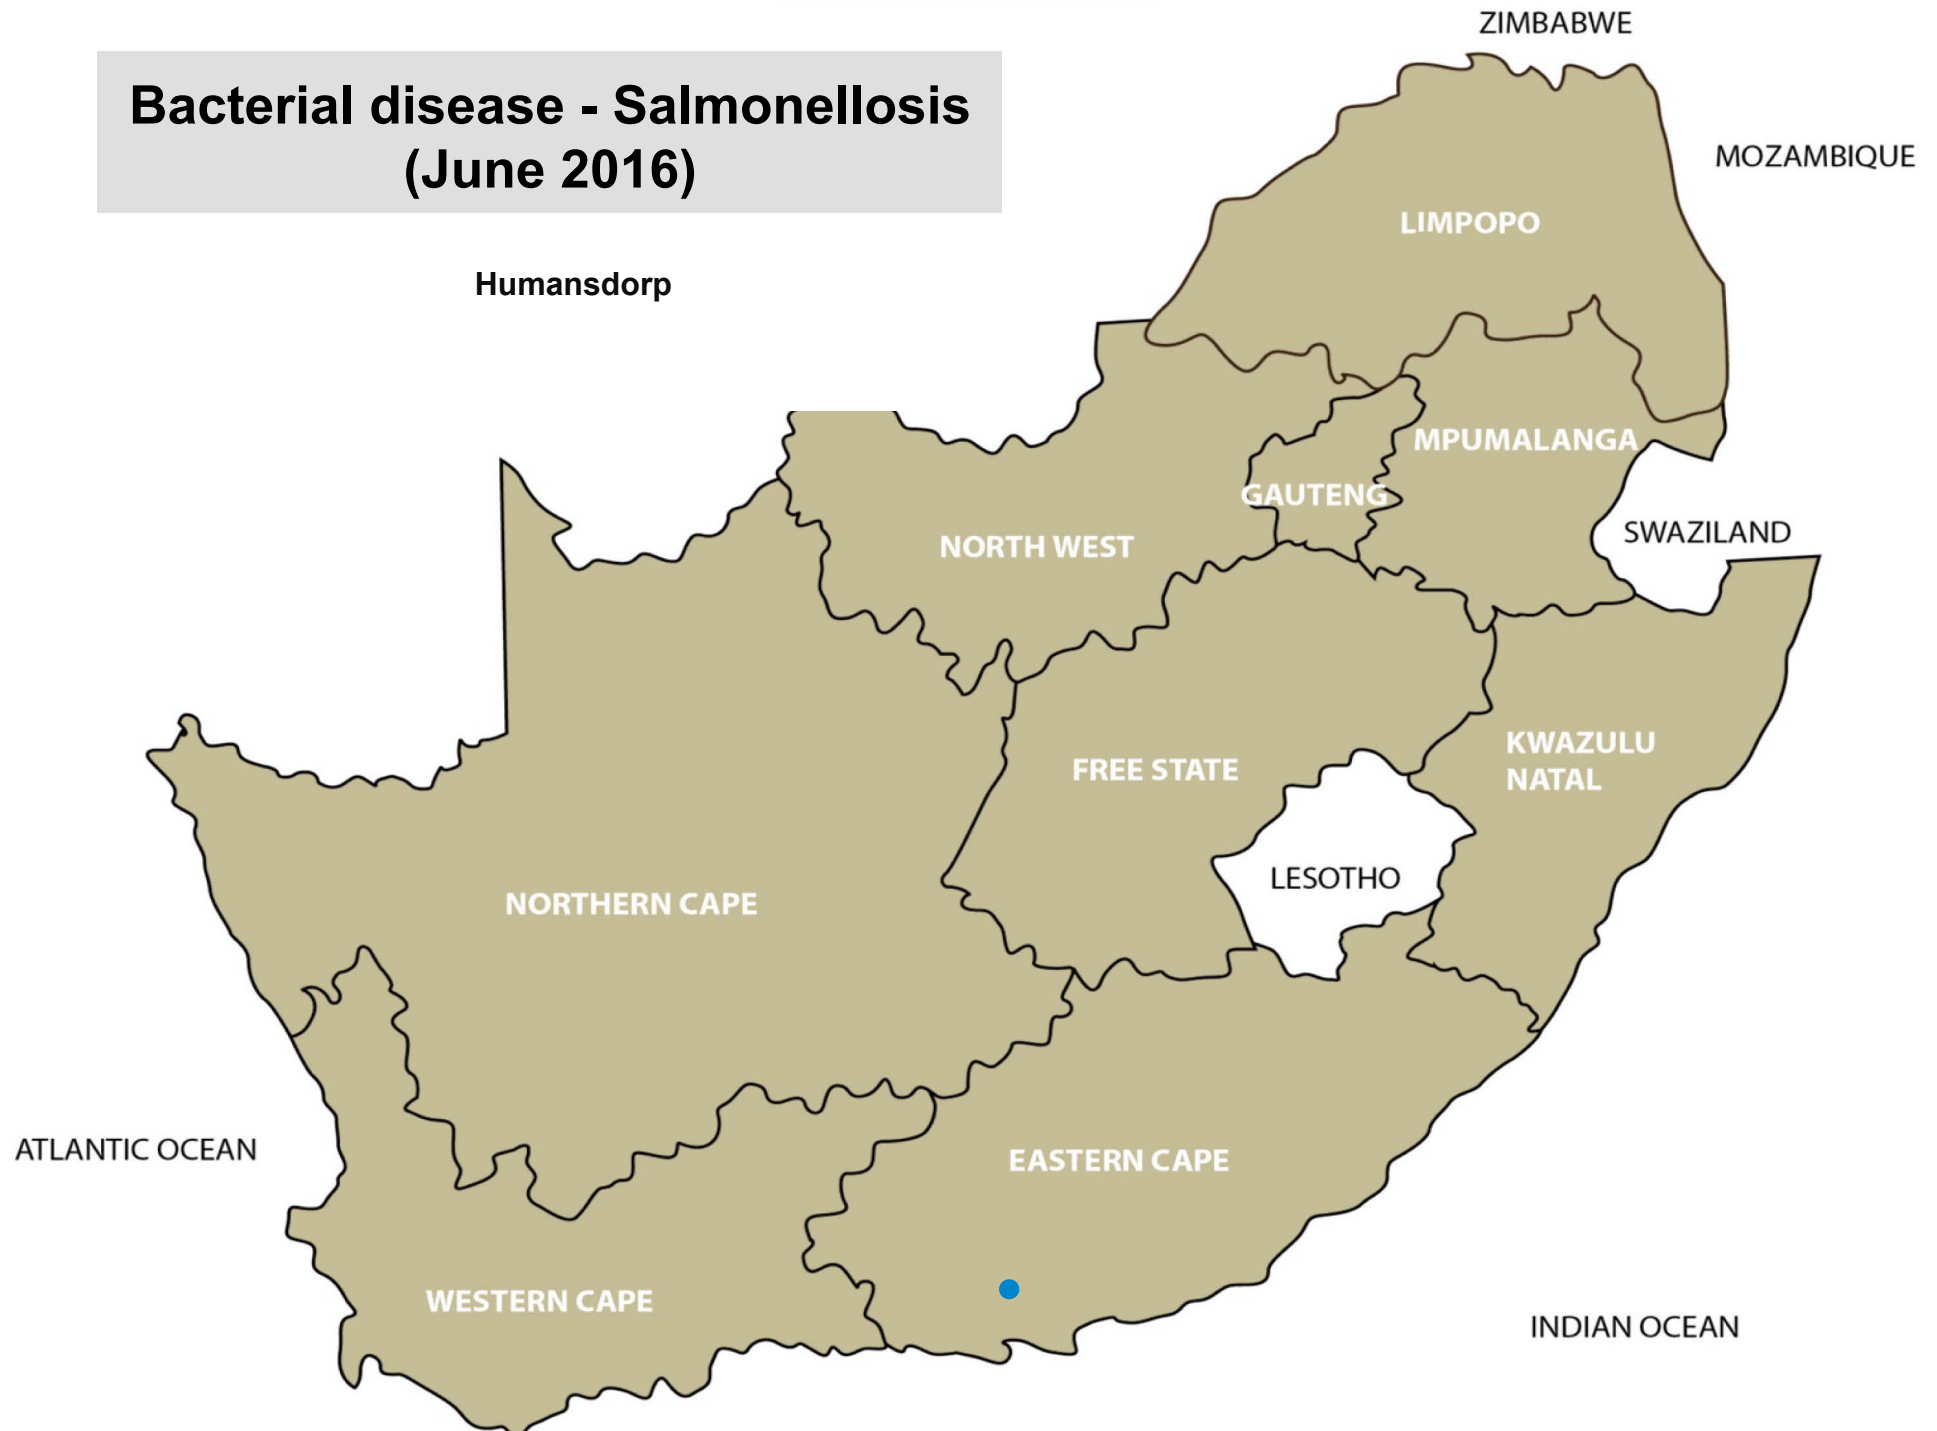

Bacterial disease - Salmonellosis (June 2016)