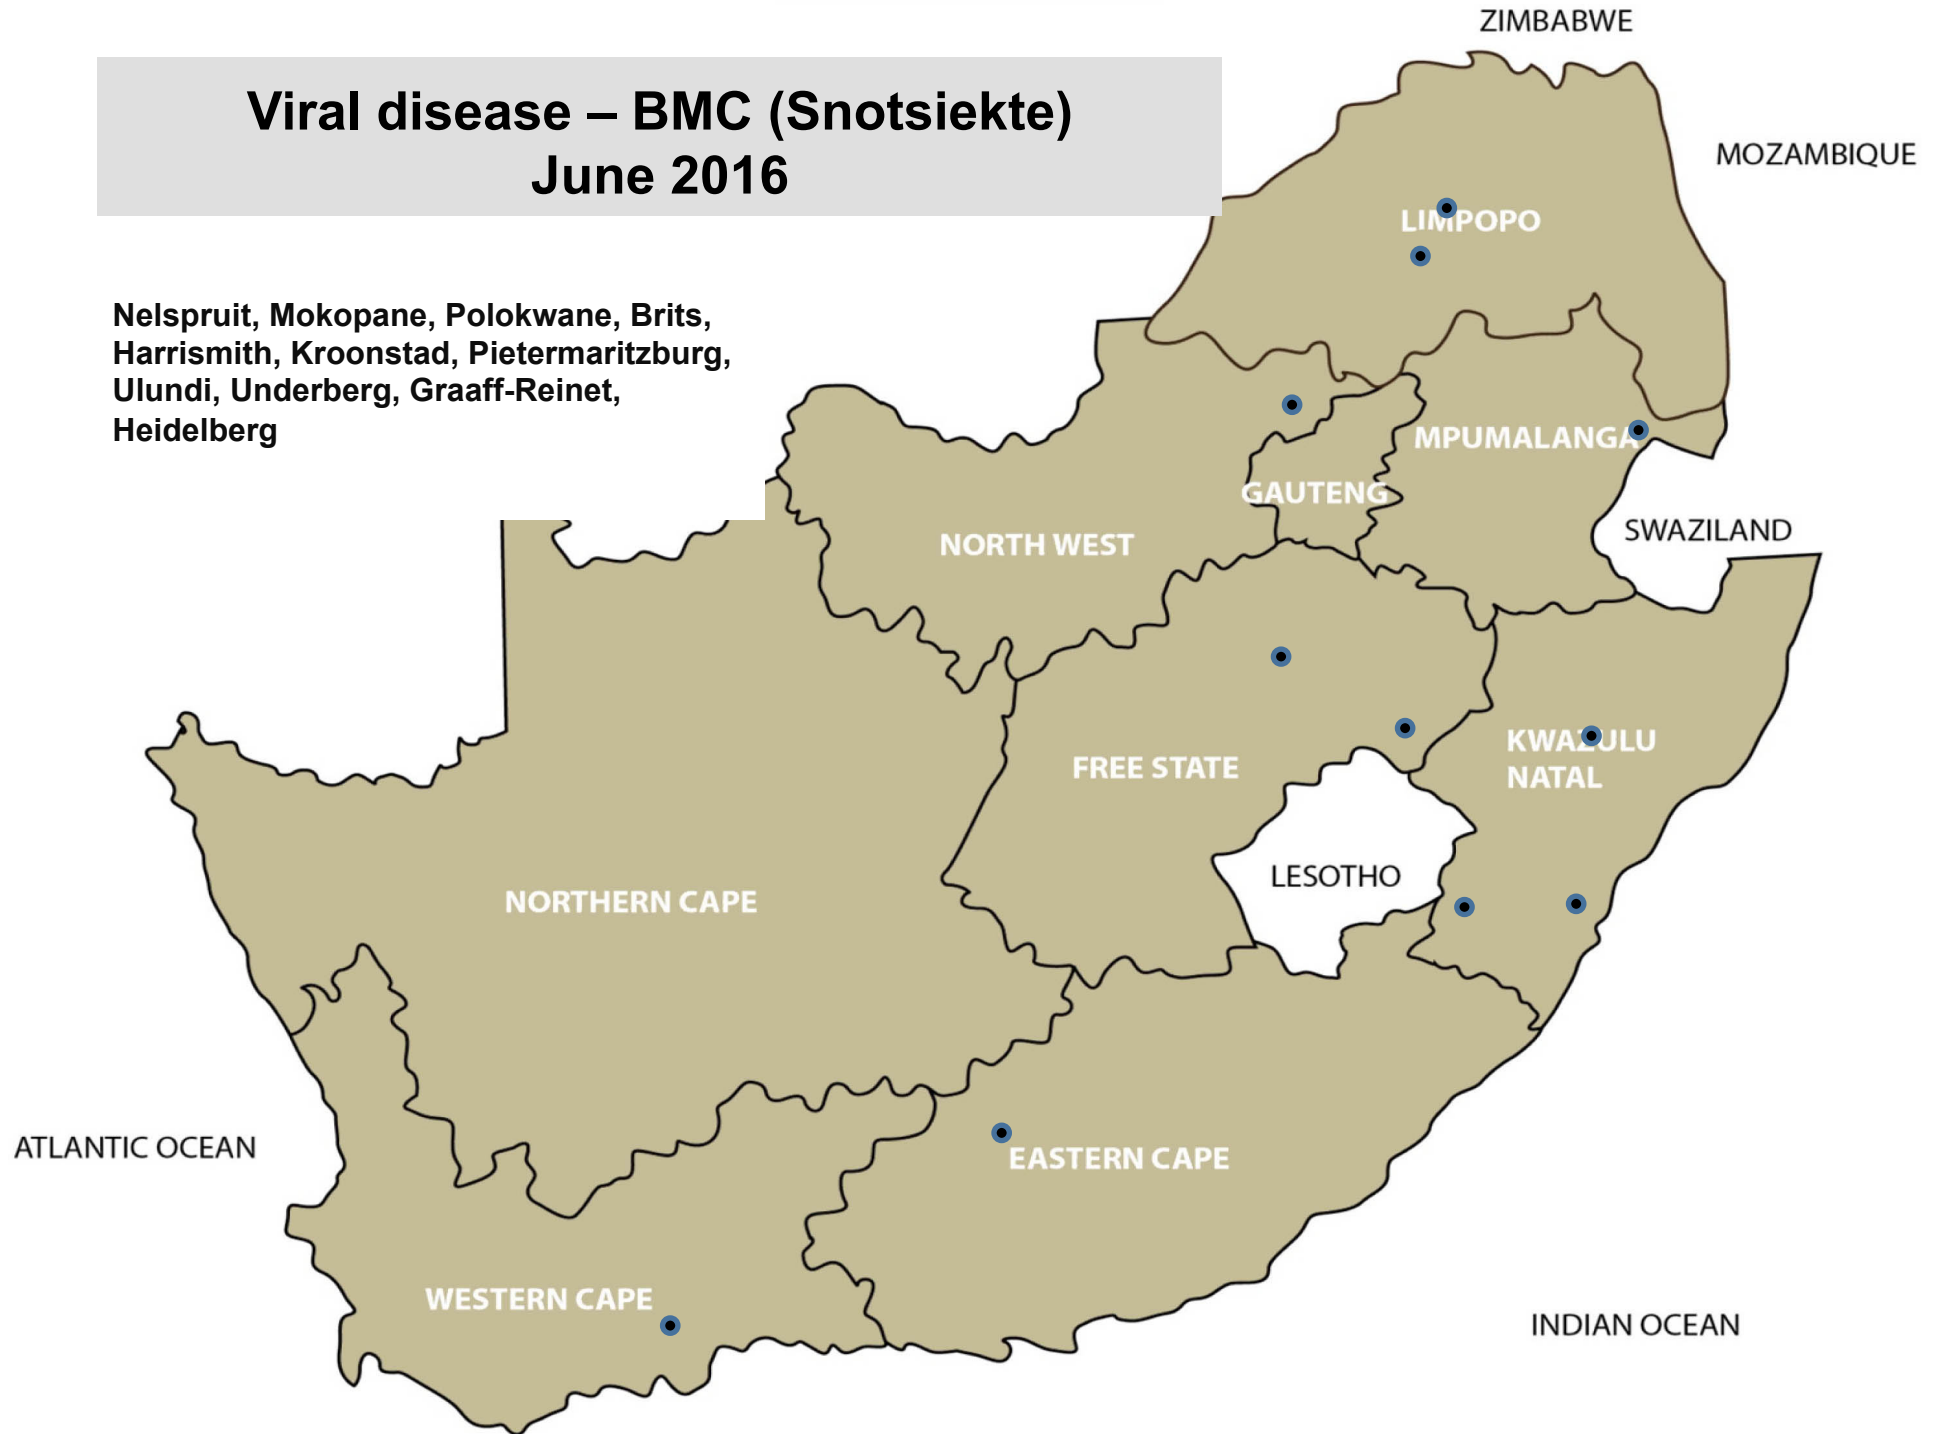

Viral disease – BMC (Snotsiekte) June 2016

Nelspruit, Mokopane, Polokwane, Brits,
Harrismith, Kroonstad, Pietermaritzburg,
Ulundi, Underberg, Graaff-Reinet,
Heidelberg