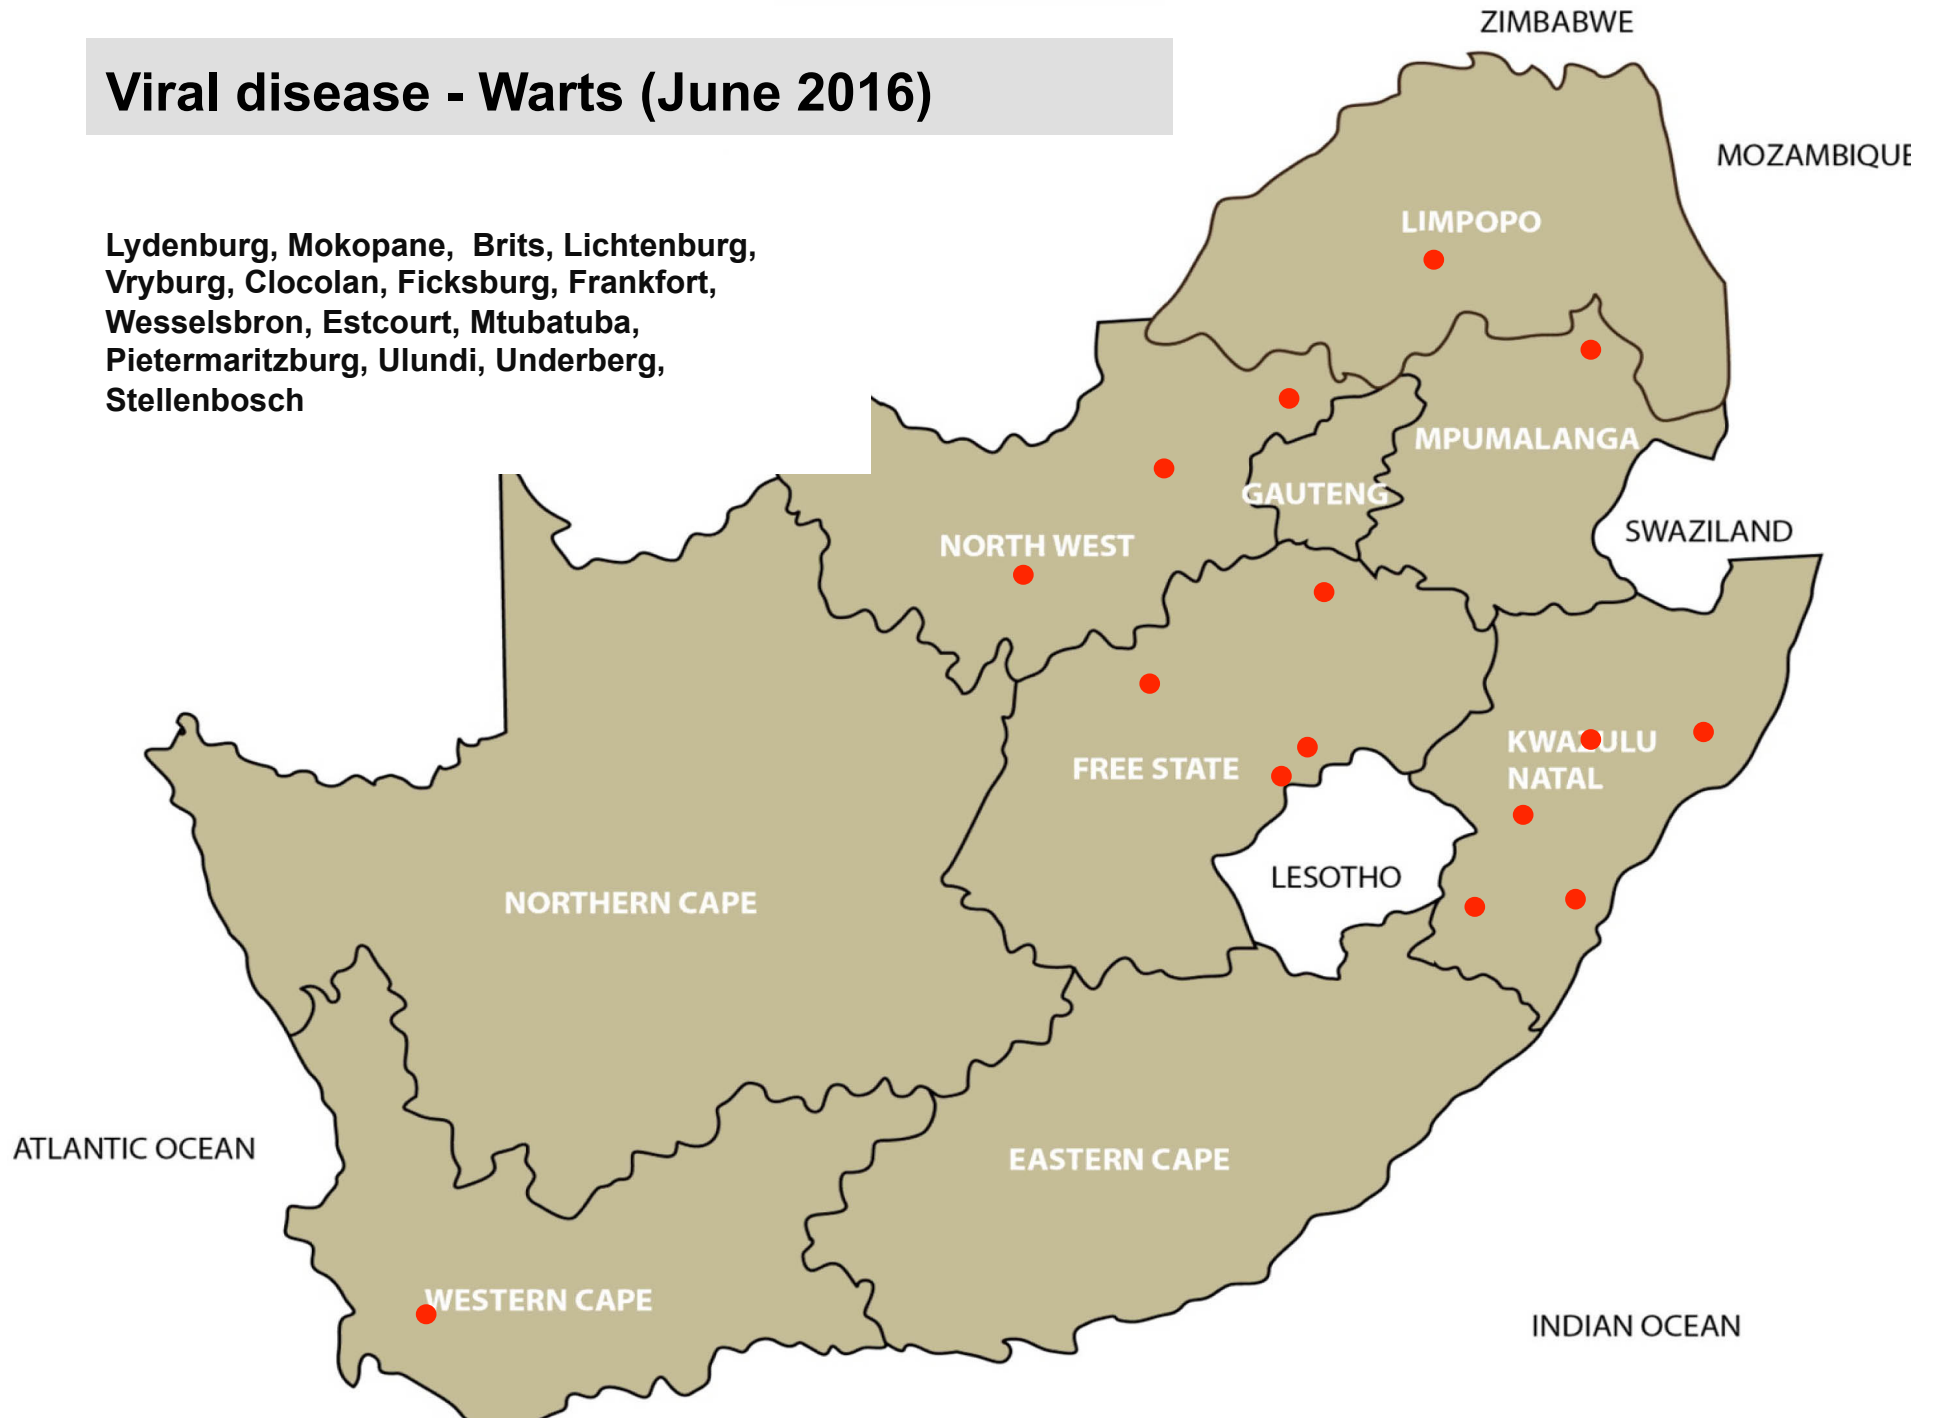

Clocolan, Vrede, Pietermaritzburg, Aliwal  
North/Zastron

**Viral disease  
Bovine viral diarrhoea (BVD)  
(June 2016)**

No reports

# Viral disease – Enzootic bovine leucosis (EBL) (June 2016)

## Viral disease - Warts (June 2016)

Lydenburg, Mokopane, Brits, Lichtenburg,  
Vryburg, Clocolan, Ficksburg, Frankfort,  
Wesselsbron, Estcourt, Mtubatuba,  
Pietermaritzburg, Ulundi, Underberg,  
Stellenbosch

## Viral disease – Orf (June 2016)

Polokwane, Christiana, Lichtenburg,  
Rustenburg, Bothaville, Kroonstad,  
Philippolis, Dundee, Mtubatuba, Graaff-  
Reinet, Uitenhage, Caledon, Calvinia,  
Upington