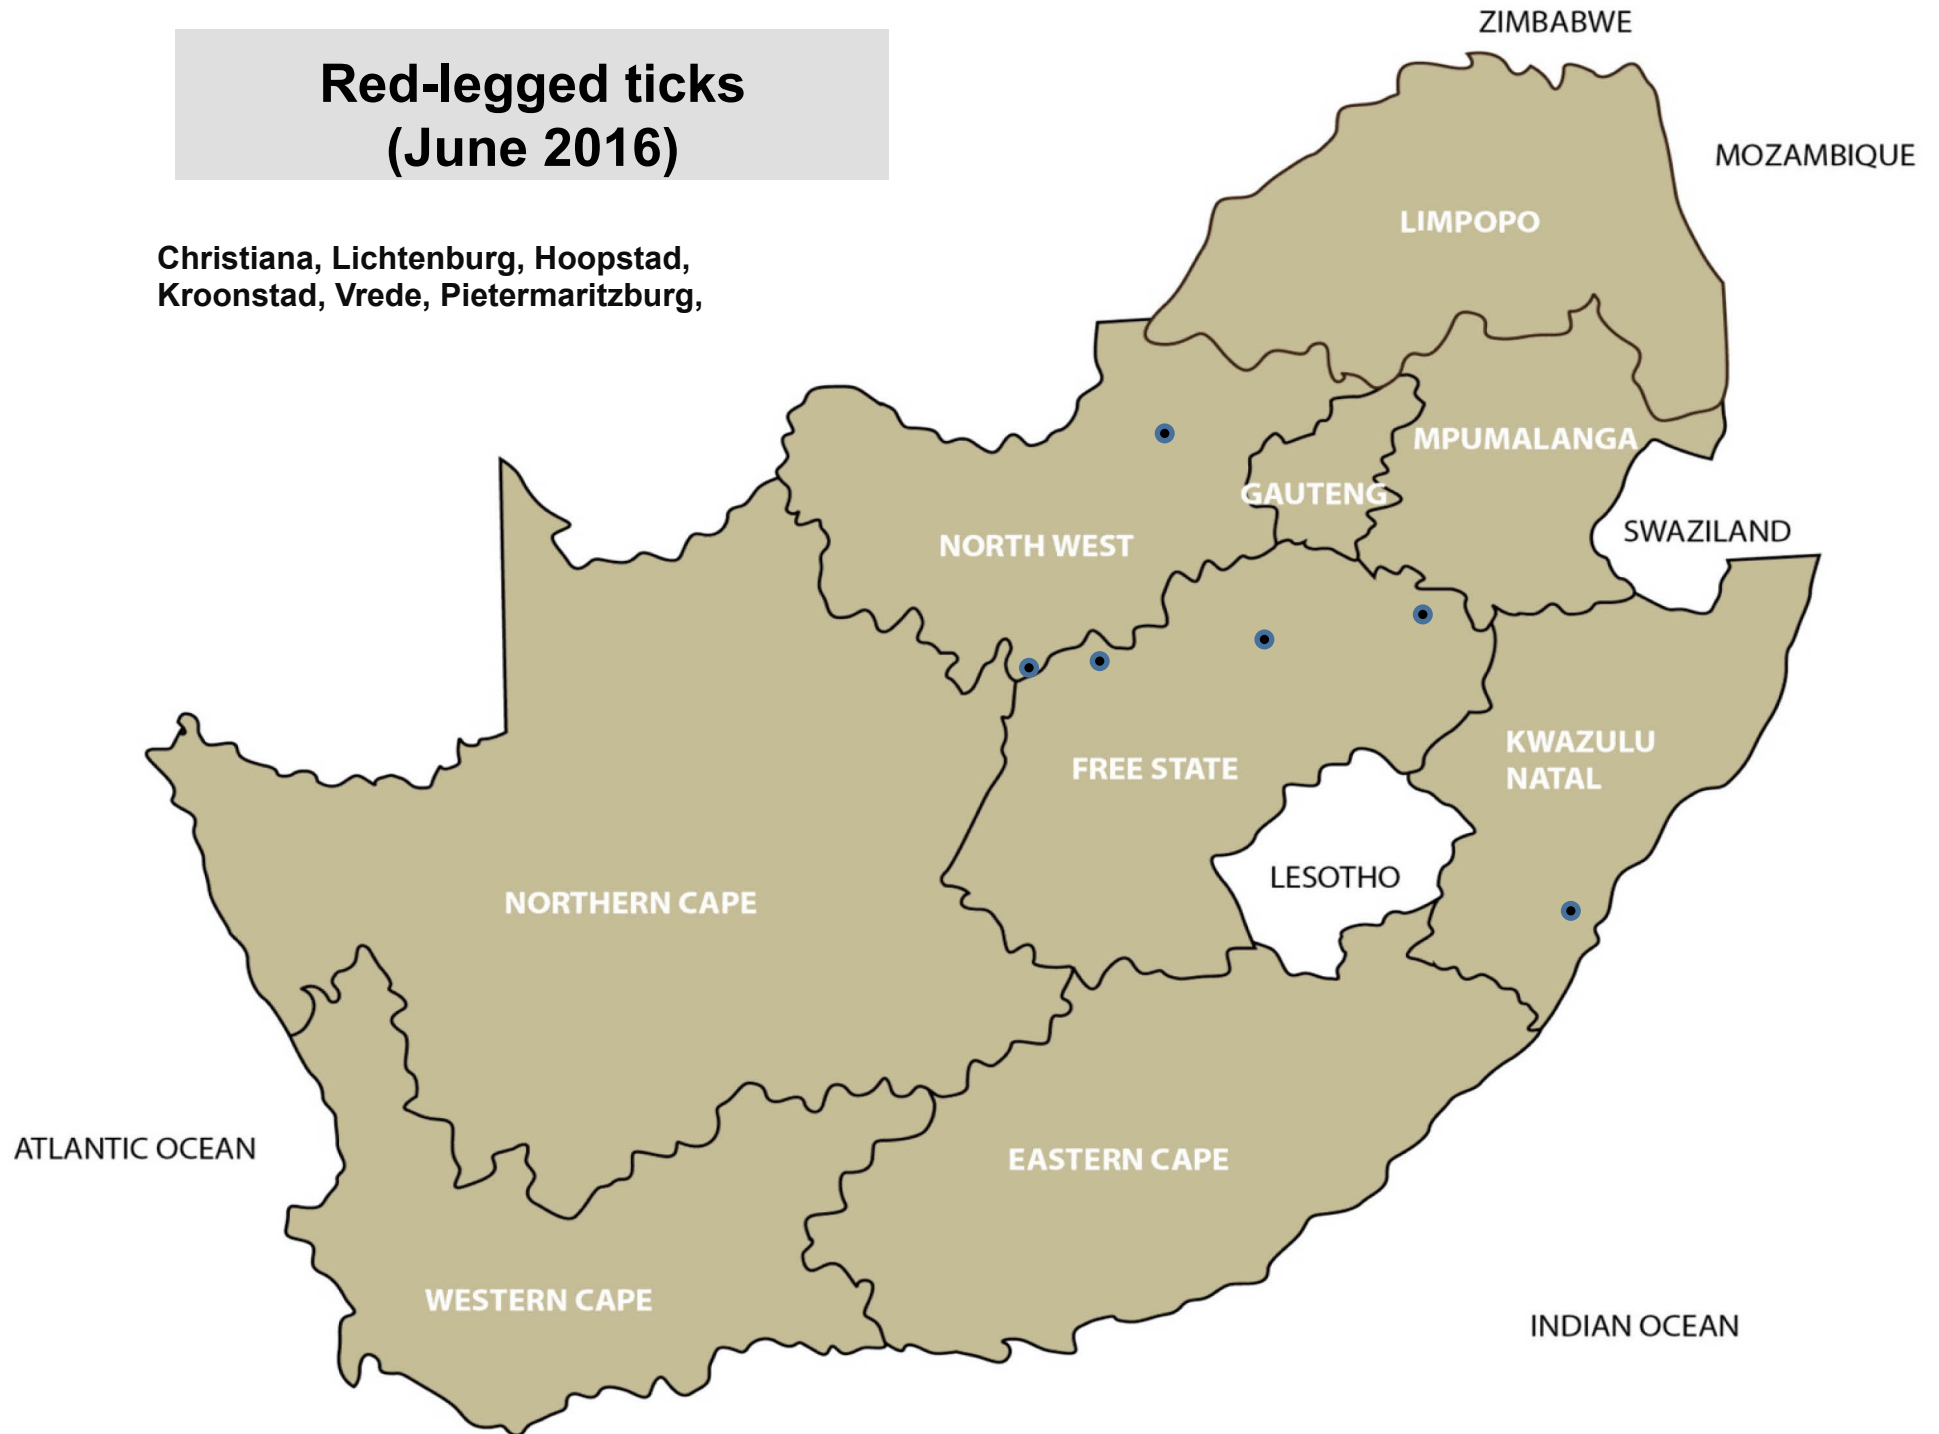

## Bont ticks – Heartwater ticks (June 2016)

Pretoria, Mokopane, Polokwane, Brits,  
Lichtenburg, Bergville, Estcourt,  
Mtubatuba, Pietermaritzburg, Ulundi,  
Vryheid

# Brown ear-ticks (June 2016)

Polokwane, Memel, Mtubatuba, Pongola,

# Bont-legged ticks (June 2016)

Bethal, Lydenburg,, Polokwane, Christiana,  
Leeudoringstad, Bultfontein, Clocolan,  
Hoopstad, Memel, Vrede, Ulundi

# Red-legged ticks (June 2016)

Christiana, Lichtenburg, Hoopstad,  
Kroonstad, Vrede, Pietermaritzburg,