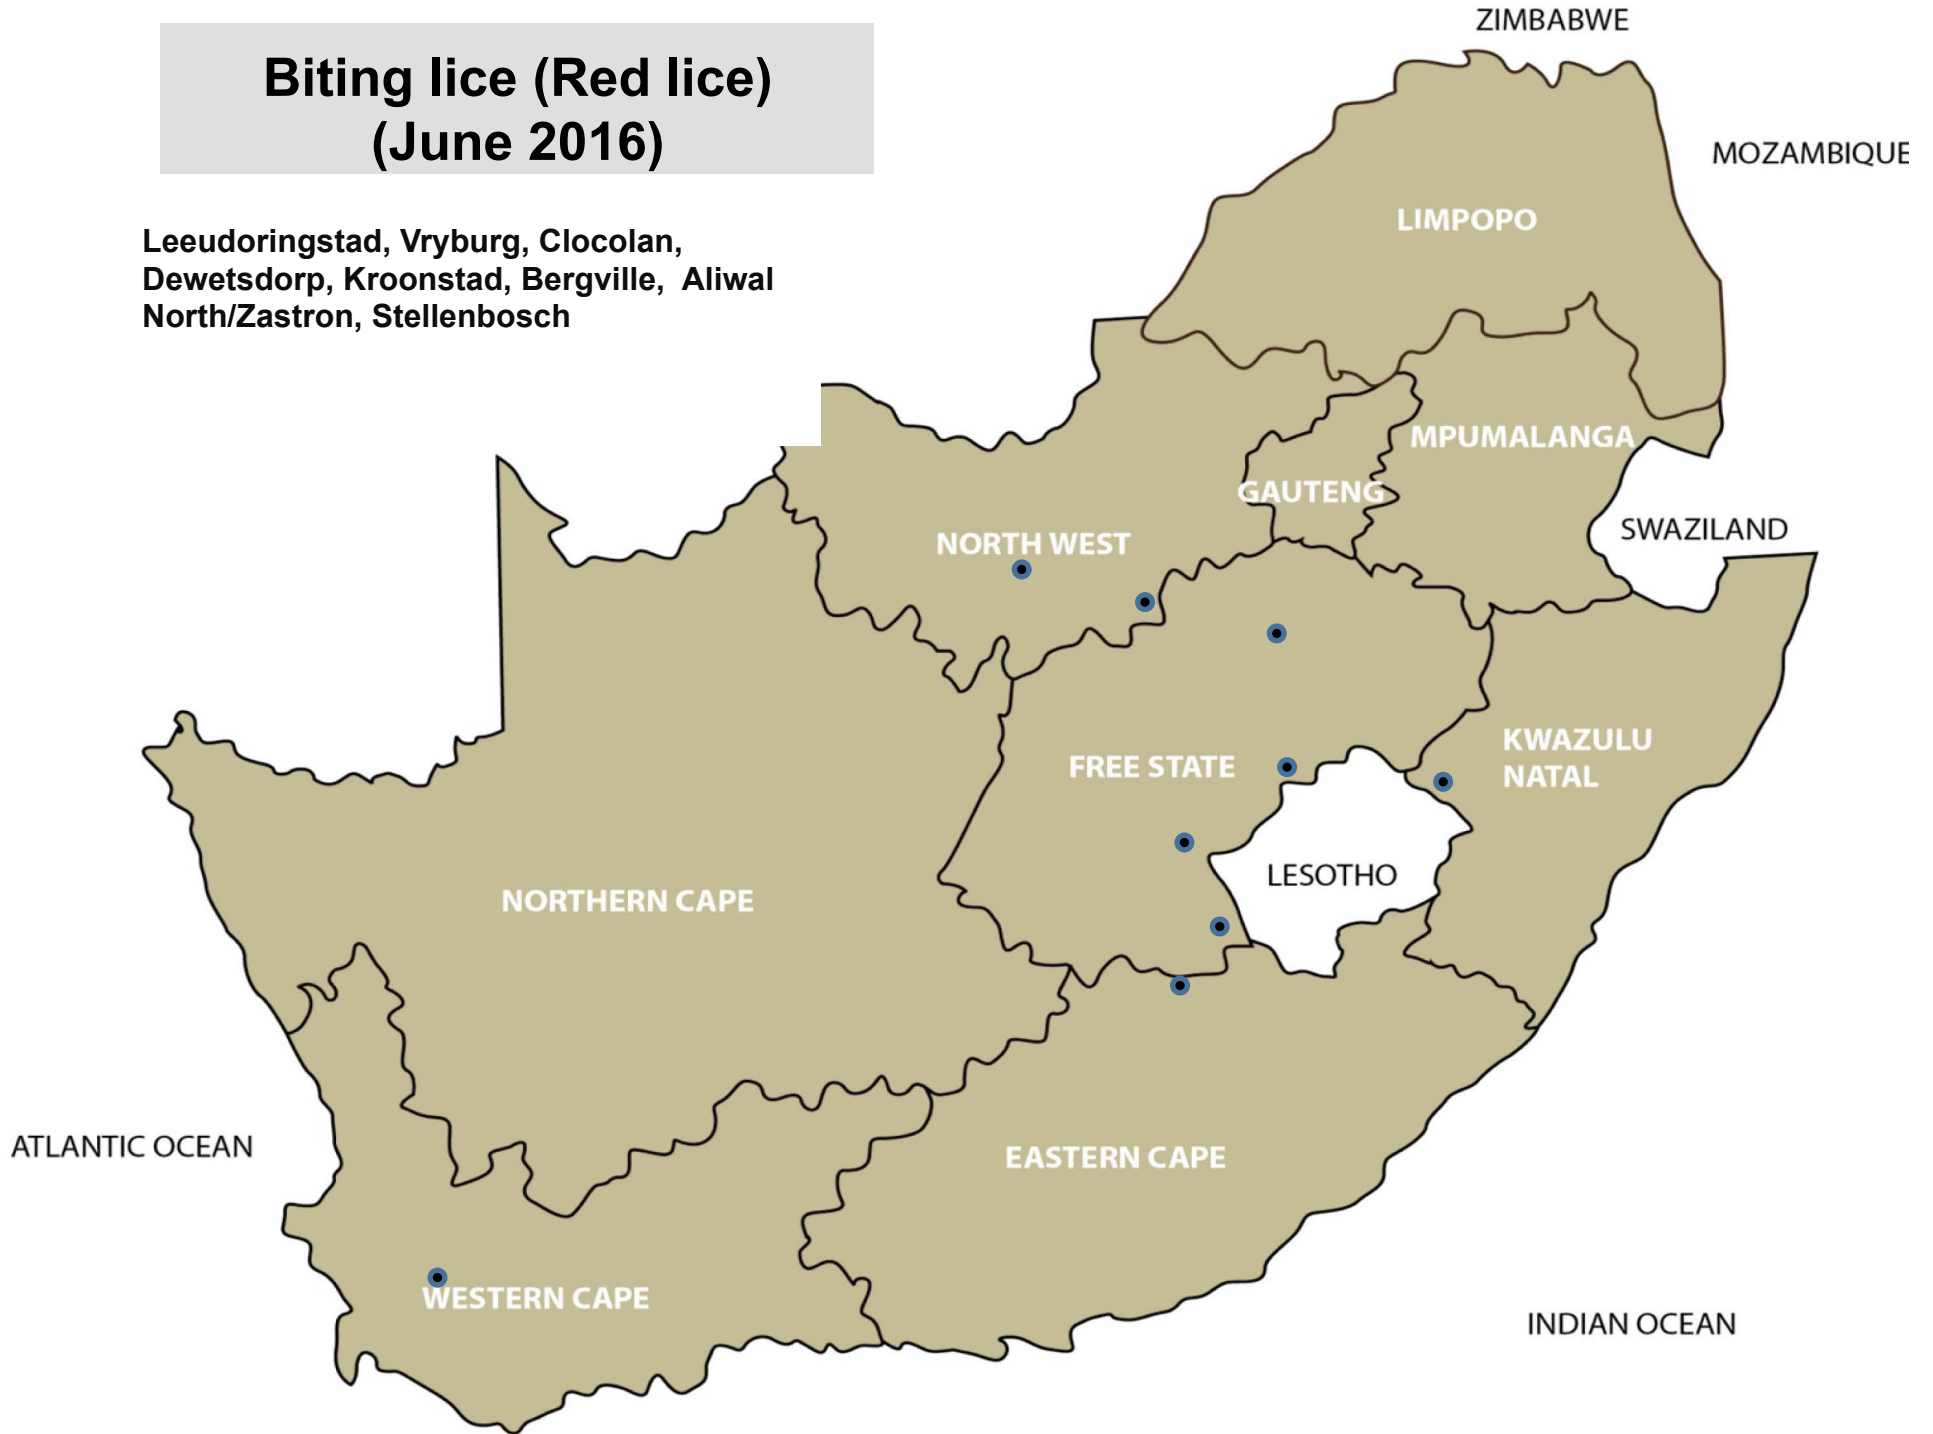

# Bont-legged ticks (June 2016)

Bethal, Lydenburg,, Polokwane, Christiana,  
Leeudoringstad, Bultfontein, Clocolan,  
Hoopstad, Memel, Vrede, Ulundi

# Red-legged ticks (June 2016)

Christiana, Lichtenburg, Hoopstad,  
Kroonstad, Vrede, Pietermaritzburg,

# Paralysis ticks (June 2016)

Bloemfontein, Philippolis, Aliwal North/  
Zastron, Swellendam, De Aar

# Biting lice (Red lice) (June 2016)

Leeudoringstad, Vryburg, Clocolan,  
Dewetsdorp, Kroonstad, Bergville, Aliwal  
North/Zastron, Stellenbosch