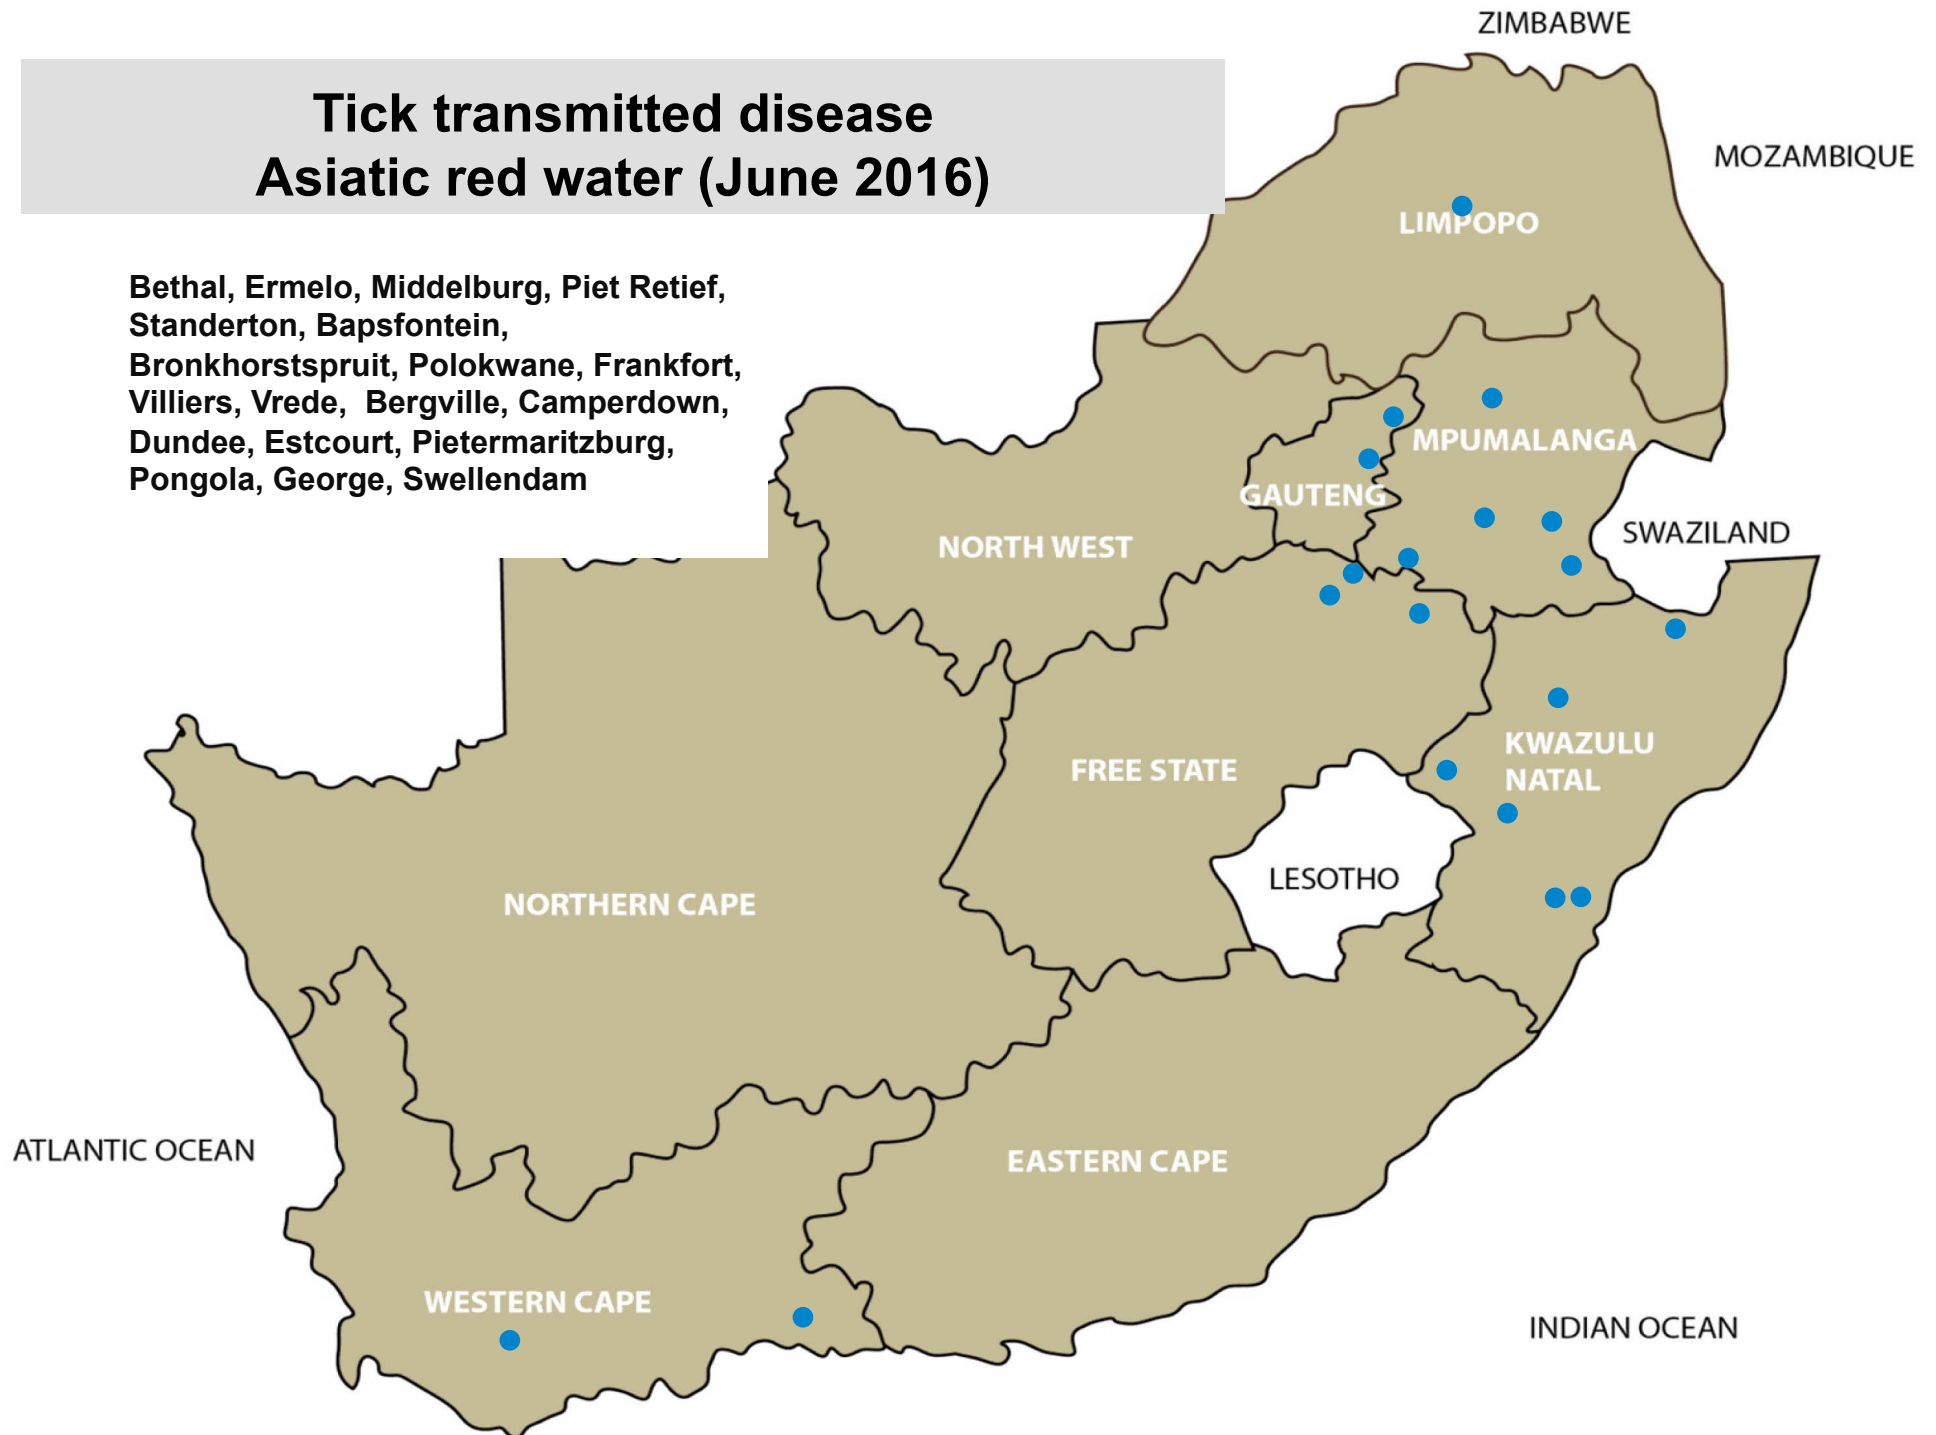

# Coccidiosis (May 2016)

Standerton, Bronkhorstspuit, Christiana, Klerksdorp, Lichtenburg, Bethlehem, Gariiep, Kroonstad, Ladybrand/Excelsior, Reitz, Viljoenskroon, Villiers, Mtubatuba, Alexandria, Darling

## Tick transmitted disease African red water (June 2016)

Standerton, Bapsfontein, Polokwane,  
Clocolan, Frankfort, Reitz, Villiers, Vrede,  
Dundee, Estcourt, Howick, Mooi River,  
Mtubatuba, Pietermaritzburg, Underberg,  
Vryheid,, George, Heidelberg

## Tick transmitted disease Asiatic red water (June 2016)

Bethal, Ermelo, Middelburg, Piet Retief,  
Standerton, Bapsfontein,  
Bronkhorstspuit, Polokwane, Frankfort,  
Villiers, Vrede, Bergville, Camperdown,  
Dundee, Estcourt, Pietermaritzburg,  
Pongola, George, Swellendam

# Tick transmitted disease – Heartwater (June 2016)

Lydenburg, Nelspruit, Bapsfontein,  
Onderstepoort, Pretoria, Bela-Bela,  
Mokopane, Polokwane, Brits, Leeudoringstad,  
Stella, Bergville, Dundee, Estcourt, Pongola,  
Ulundi, Vryheid, Bathurst, Port Alfred