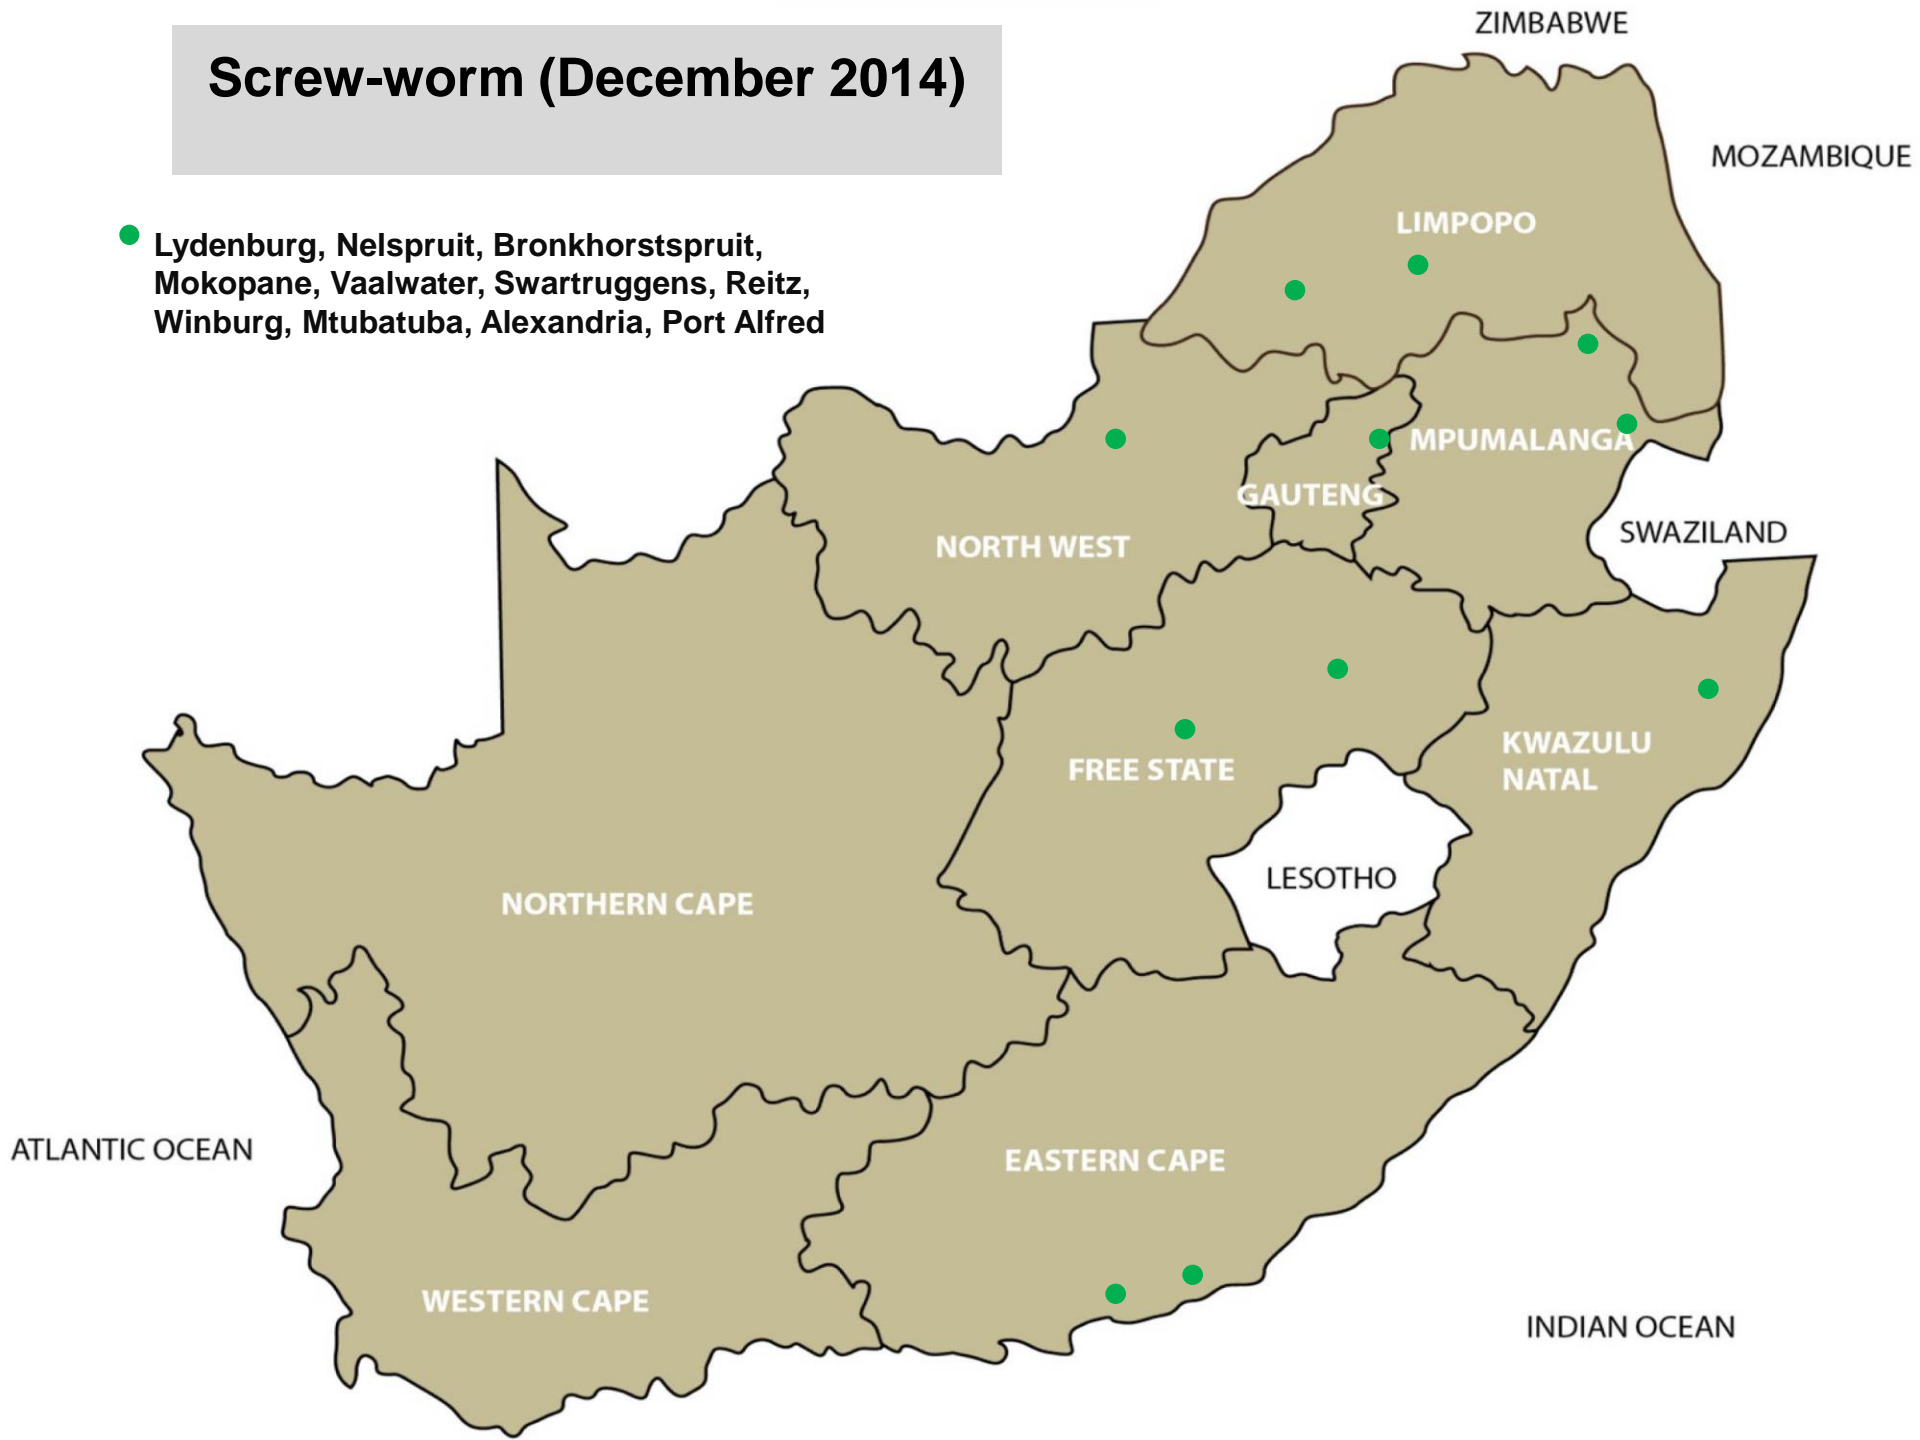

Red-legged tick (December 2014)

- Balfour, Volksrust, Bapsfontein, Christiana, Leeudoringstad, Swartruggens, Bultfontein, Hoopstad, Kroonstad, Memel, Parys, Villiers, Vrede, Winburg, Underberg

Paralysis ticks (December 2014)

● Parys, Villiers, Kokstad

Biting lice (Red lice) (December 2014)

● Dewetsdorp, Reitz, Winburg

Sucking lice (Blue lice) (December 2014)

● Villiers, Aliwal North

Blowflies (December 2014)

- Balfour, Ermelo, Volksrust, Bronkhorstspuit, Mokopane, Brits, Swartruggens, Clocolan, Dewetsdorp, Hoopstad, Reitz, Winburg, Aliwal North, Heidelberg

Screw-worm (December 2014)

- Lydenburg, Nelspruit, Bronkhorstspuit, Mokopane, Vaalwater, Swartruggens, Reitz, Winburg, Mtubatuba, Alexandria, Port Alfred

Nasal bot (December 2014)

- Bethal, Bronkhorstspuit, Clocolan, Hoopstad, Parys, Reitz, Villiers, Winbug, Mtubatuba

Coccidiosis (December 2014)

- Bronkhorstspuit, Pretoria, Machado, Polokwane, Ventersdorp, Bloemfontein, Clocolan, Reitz, Villiers, Dundee, Estcourt, Mooi River, Mtubatuba, Underberg, Jeffreys Bay, Heidelberg, Malmesbury