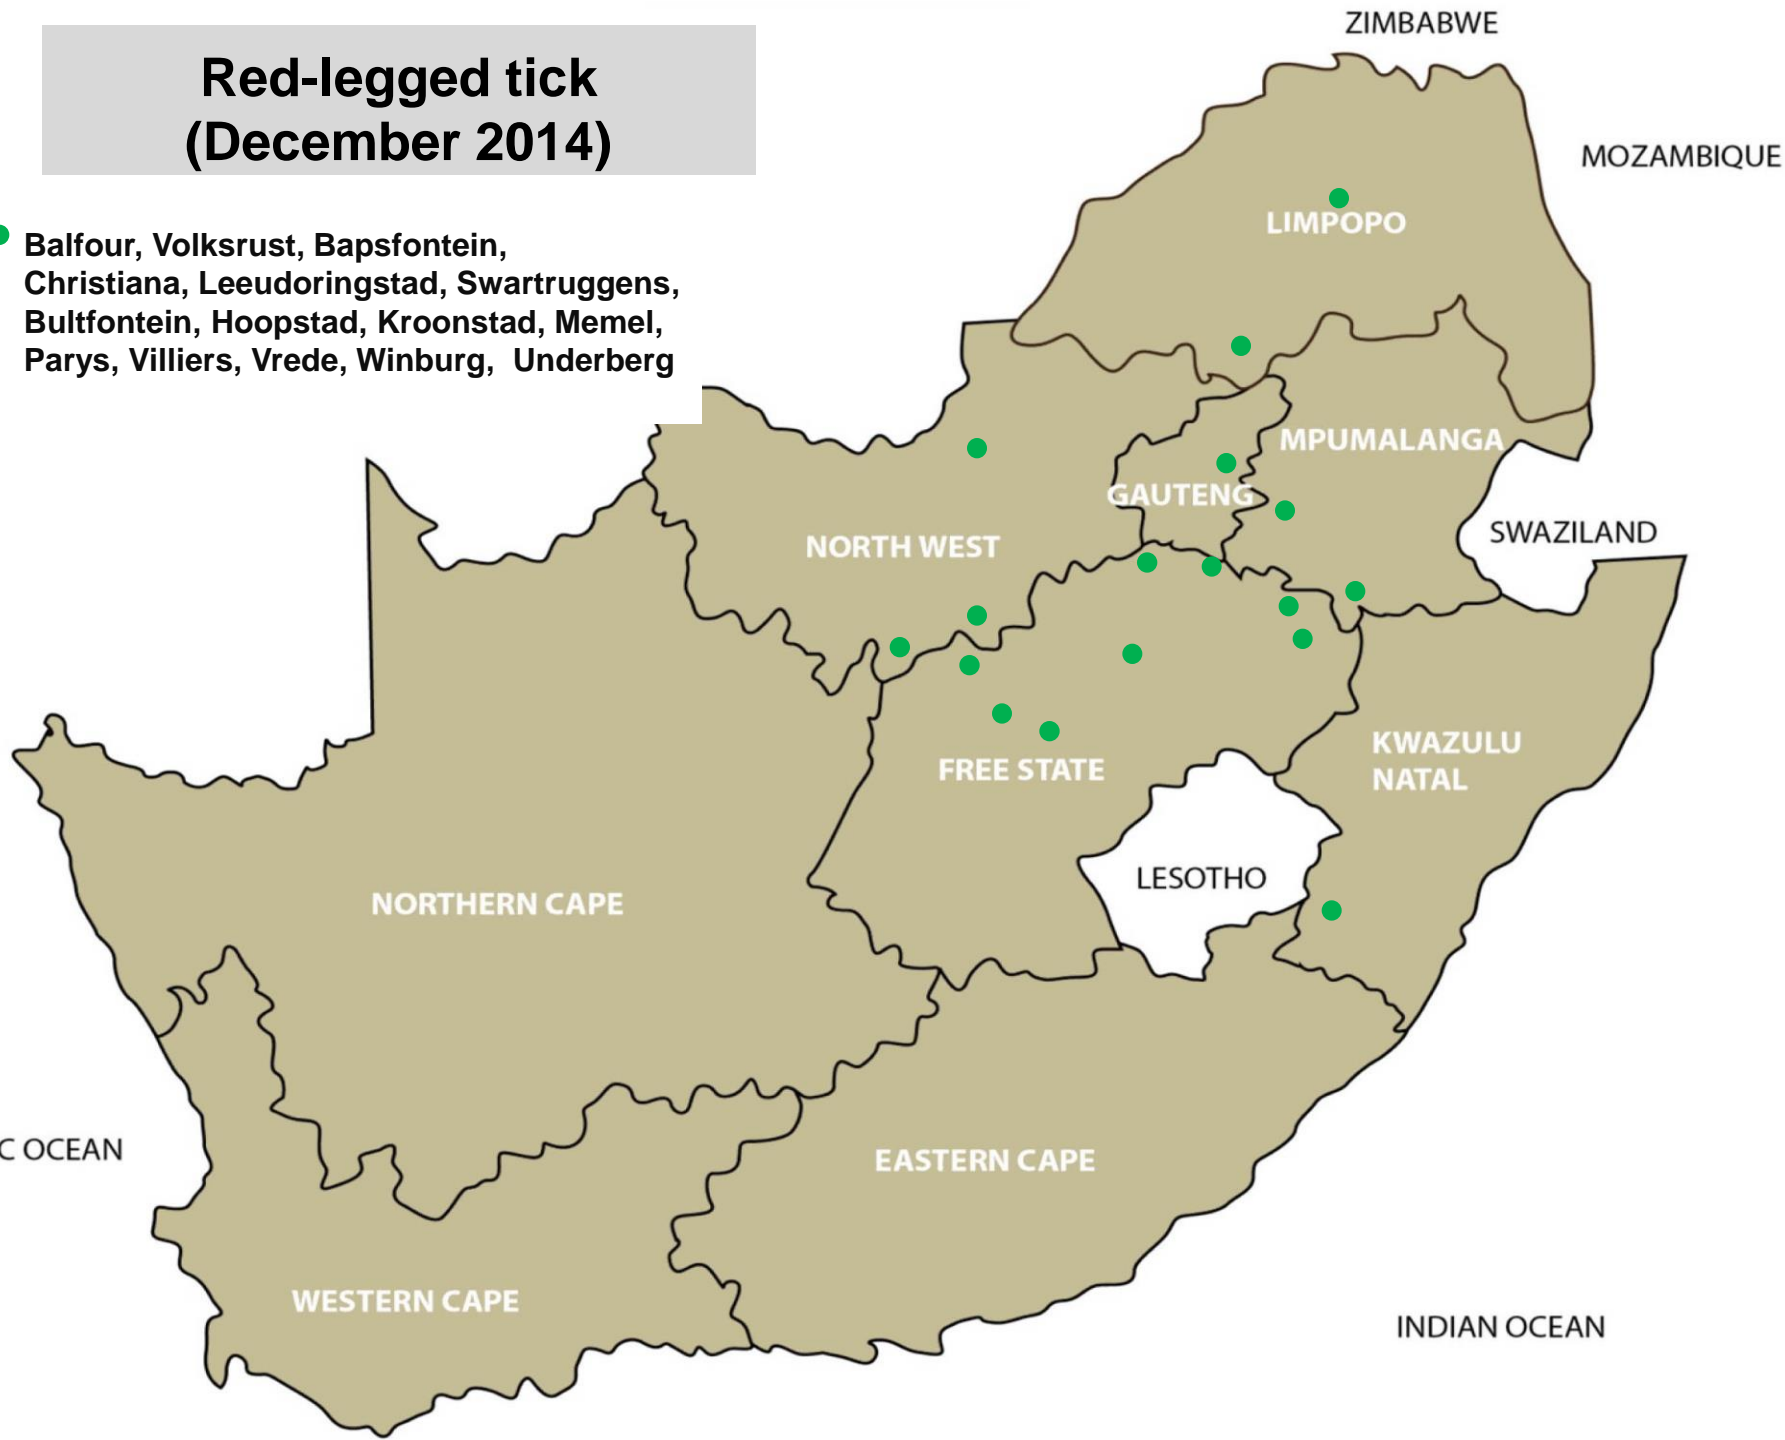

Resistant Blue ticks (December 2014)

- Nelspruit, Swartuggens, Winburg, Kokstad, Pongola

Bont ticks (December 2014)

- Balfour, Lydenburg, Nelspruit, Pretoria, Mokopane, Polokwane, Brits, Leeudoringstad, Swartruggens, Dundee, Estcourt, Mtubatuba, Pietermaritzburg, Alexandria

Brown ear-ticks (December 2014)

- Lydenburg, Middelburg, Standerton, Bapsfontein, Bronkhorstspuit, Mokopane, Polokwane, Vaalwater, Swartruggens, Parys, Reitz, Viljoenskroon, Villiers, Vrede, Winburg, Bergville, Dundee, Estcourt, Mtubatuba, Vryheid

Bont-legged ticks (December 2014)

- Balfour, Lydenburg, Standerton, Volksrust, Bapsfontein, Bronkhorstspuit, Pretoria, Lephalale, Mokopane, Brits, Christiana, Schweizer-Reneke, Stella, Bethlehem, Bloemfontein, Bultfontein, Clocolan, Dewetsdorp, Ficksburg, Frankfort, Hoopstad, Kroonstad, Memel, Parys, Viljoenskroon, Villiers, Vrede, Wesselsbron, Winburg, Bergville, Dundee, Malmesbury, Oudtshoorn

Red-legged tick (December 2014)

- Balfour, Volksrust, Bapsfontein, Christiana, Leeudoringstad, Swartruggens, Bultfontein, Hoopstad, Kroonstad, Memel, Parys, Villiers, Vrede, Winburg, Underberg

Paralysis ticks (December 2014)