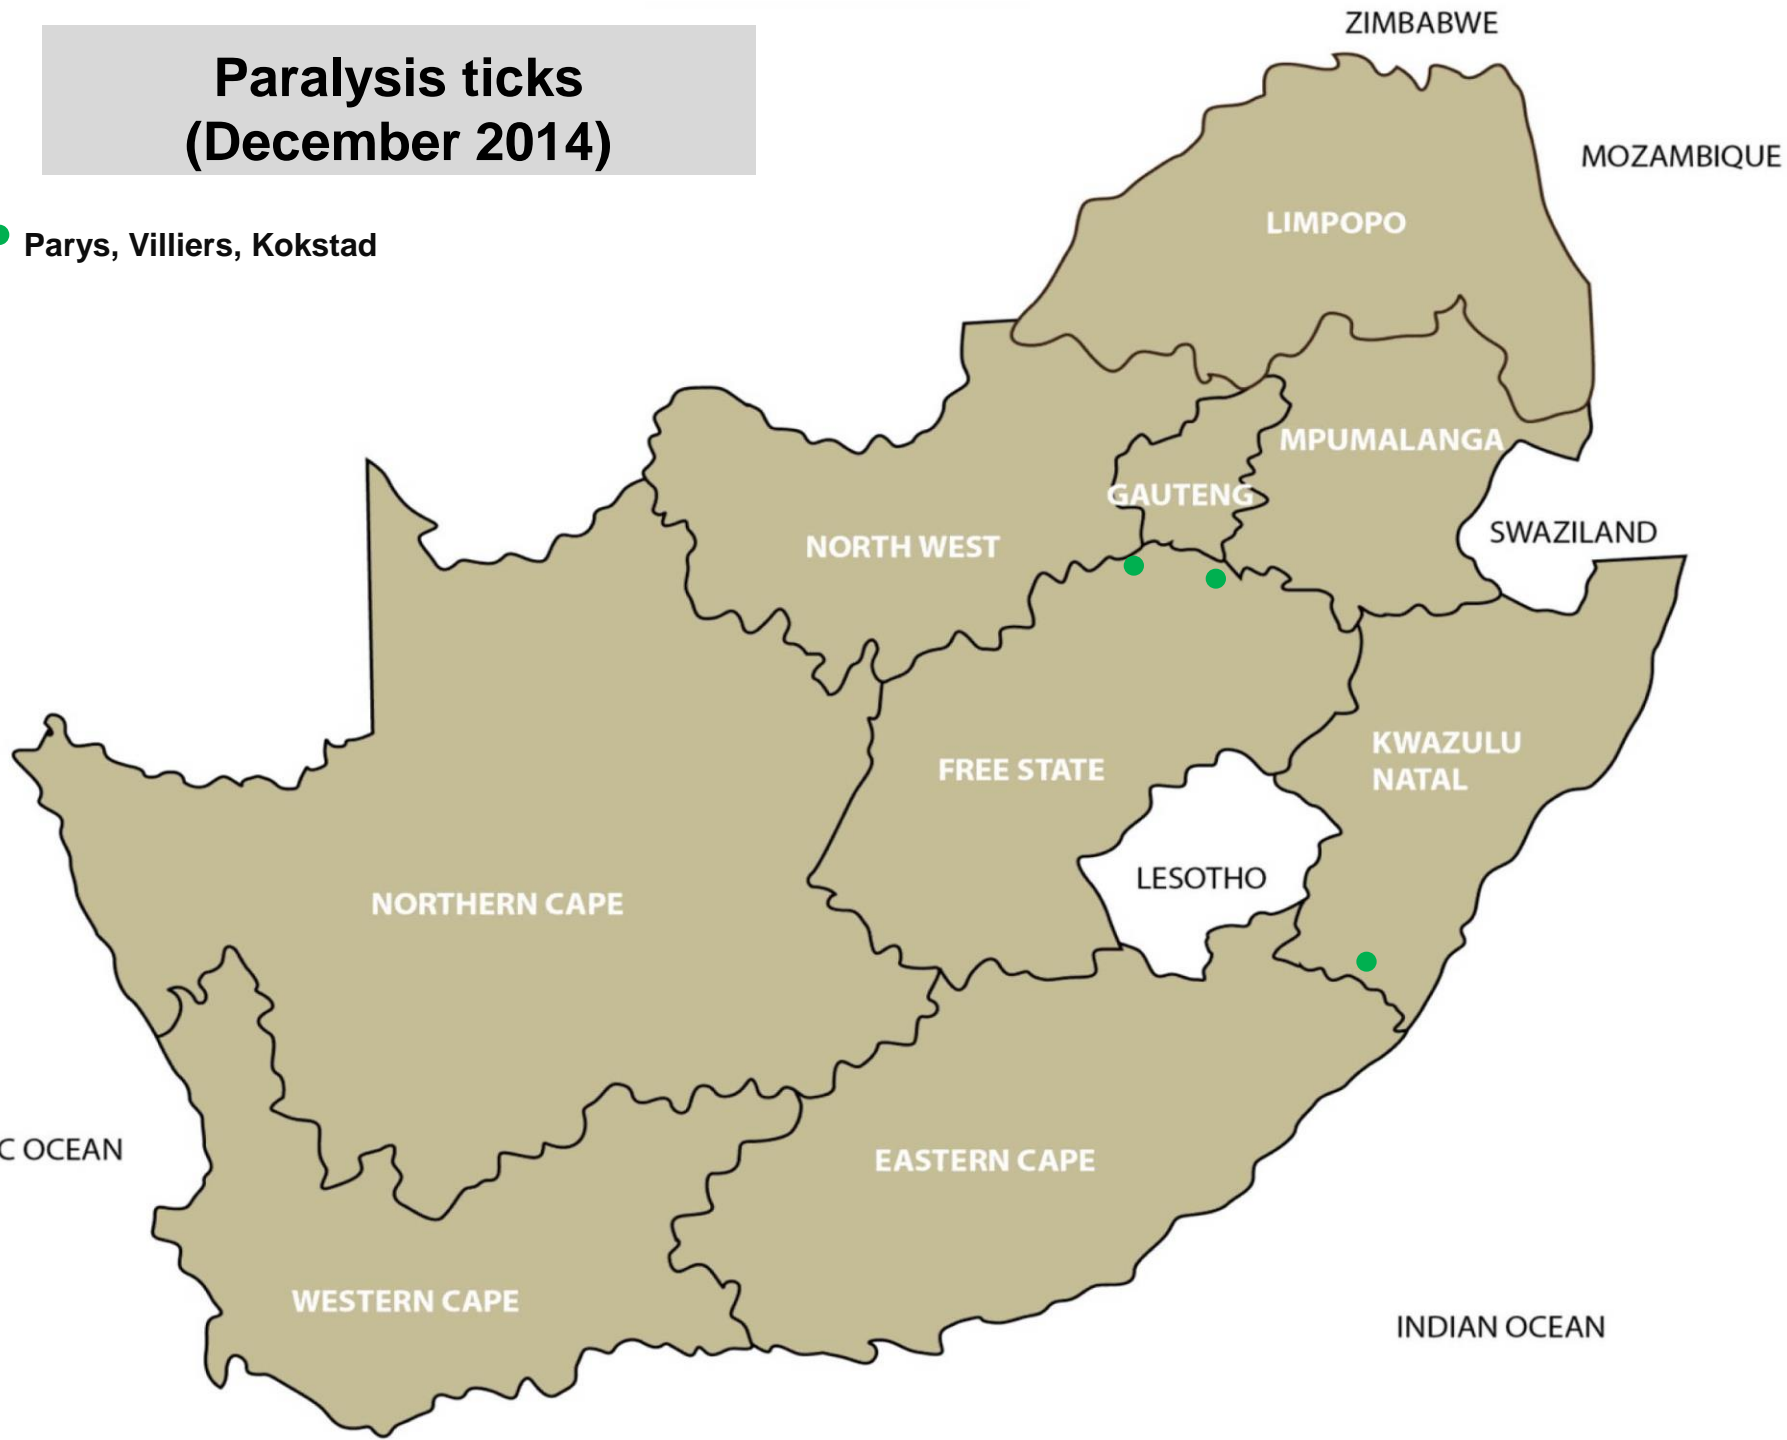

Brown ear-ticks (December 2014)

- Lydenburg, Middelburg, Standerton, Bapsfontein, Bronkhorstspuit, Mokopane, Polokwane, Vaalwater, Swartruggens, Parys, Reitz, Viljoenskroon, Villiers, Vrede, Winburg, Bergville, Dundee, Estcourt, Mtubatuba, Vryheid

Bont-legged ticks (December 2014)

- Balfour, Lydenburg, Standerton, Volksrust, Bapsfontein, Bronkhorstspuit, Pretoria, Lephalale, Mokopane, Brits, Christiana, Schweizer-Reneke, Stella, Bethlehem, Bloemfontein, Bultfontein, Clocolan, Dewetsdorp, Ficksburg, Frankfort, Hoopstad, Kroonstad, Memel, Parys, Viljoenskroon, Villiers, Vrede, Wesselsbron, Winburg, Bergville, Dundee, Malmesbury, Oudtshoorn

Red-legged tick (December 2014)

- Balfour, Volksrust, Bapsfontein, Christiana, Leeudoringstad, Swartruggens, Bultfontein, Hoopstad, Kroonstad, Memel, Parys, Villiers, Vrede, Winburg, Underberg

Paralysis ticks (December 2014)

● Parys, Villiers, Kokstad

Biting lice (Red lice) (December 2014)

● Dewetsdorp, Reitz, Winburg

Sucking lice (Blue lice) (December 2014)

● Villiers, Aliwal North

Blowflies (December 2014)

- Balfour, Ermelo, Volksrust, Bronkhorstspuit, Mokopane, Brits, Swartruggens, Clocolan, Dewetsdorp, Hoopstad, Reitz, Winburg, Aliwal North, Heidelberg