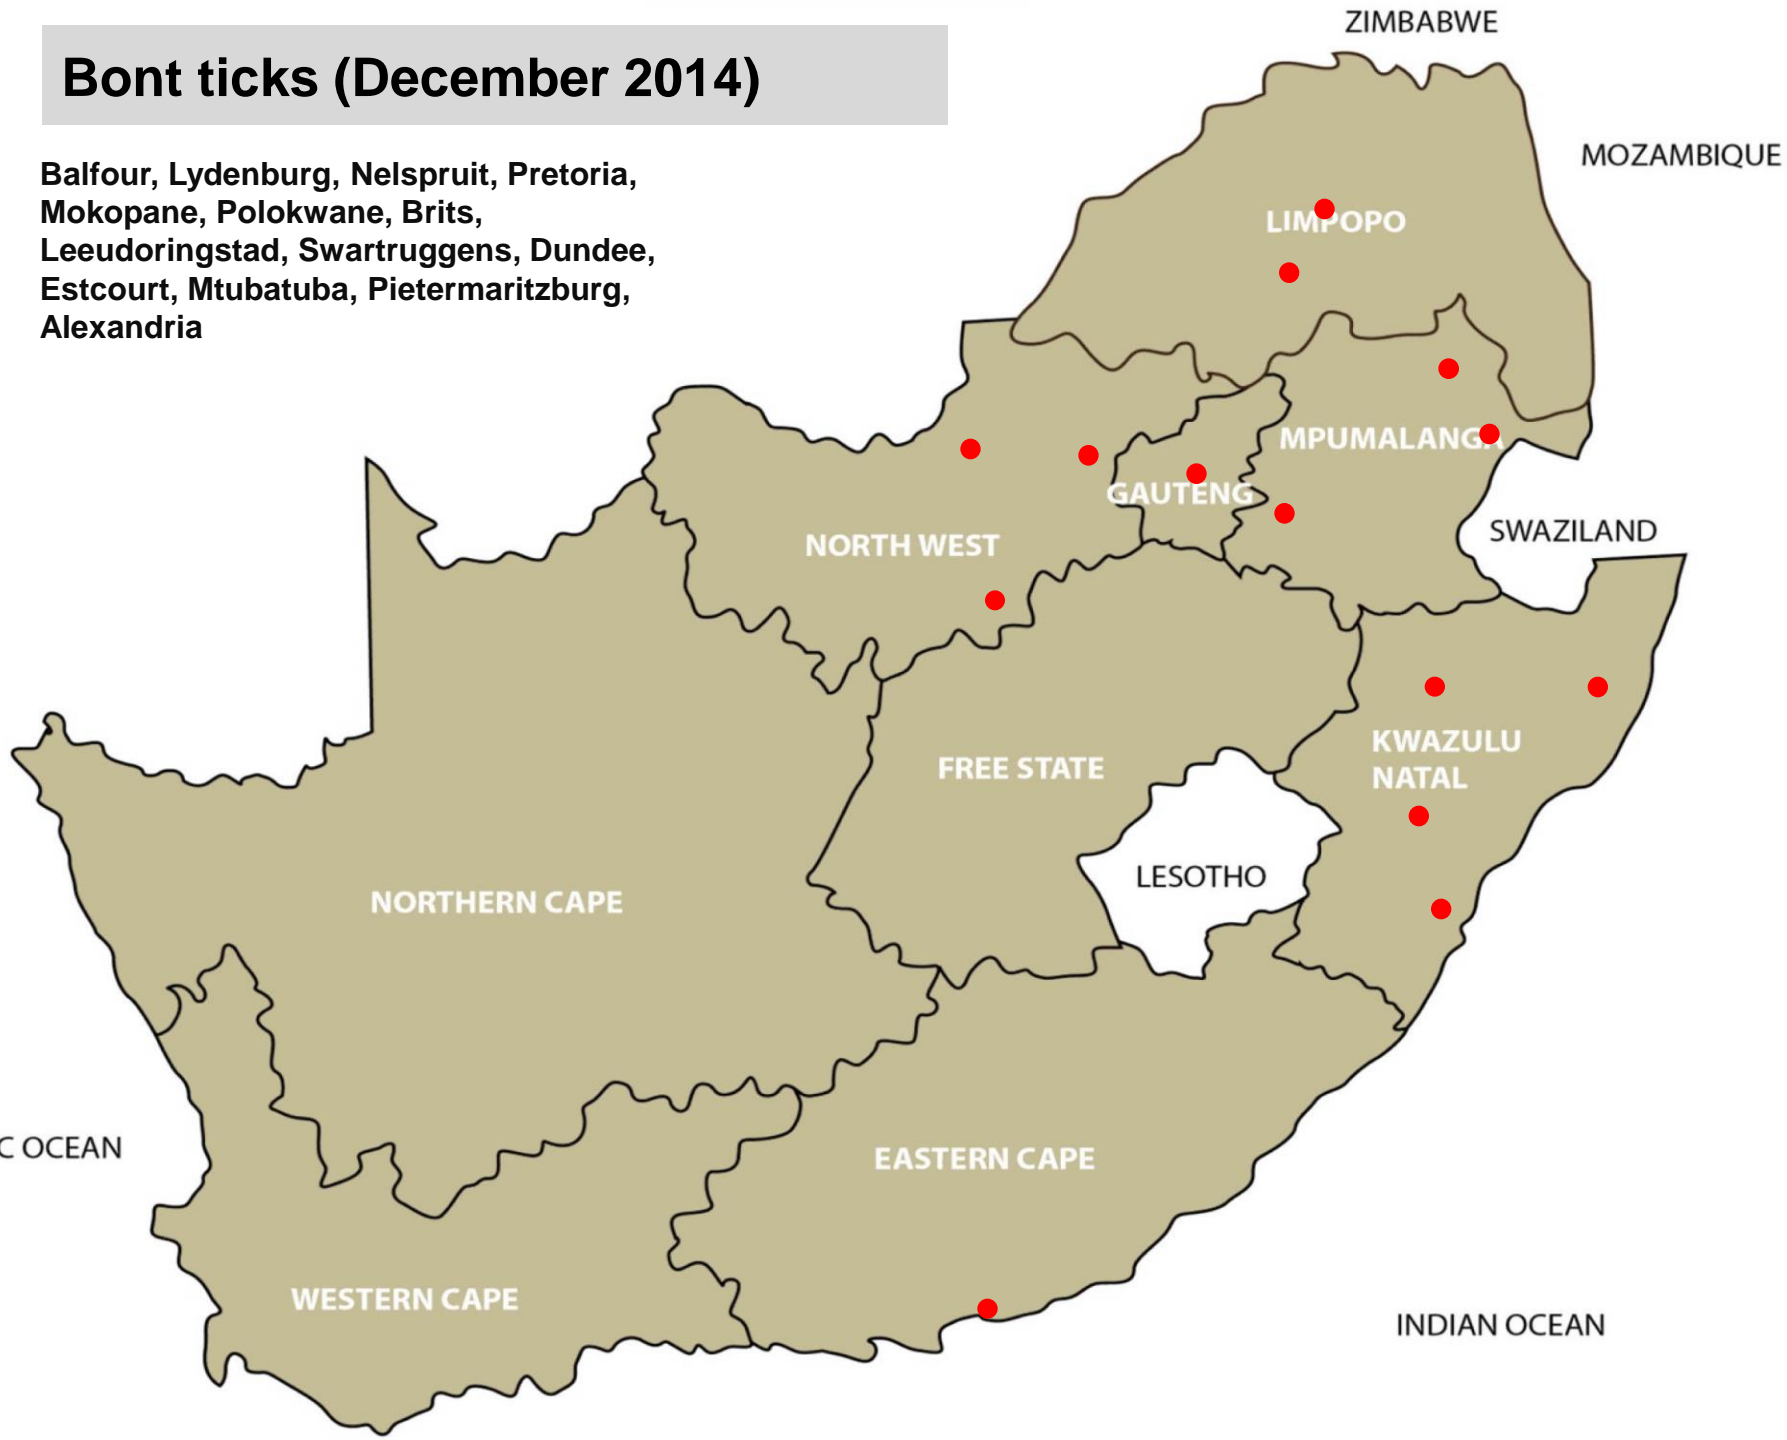

● **Tapeworms:** Ermelo, Volksrust, Bronkhorstspuit, Pretoria, Polokwane, Ventersdorp, Bloemfontein, Clocolan, Ficksburg, Ladybrand/Excelsior, Memel, Parys, Reitz, Villiers, Vrede, Winburg, Aliwal North, Beaufort-West, Caledon, Malmesbury

- Mokopane, Polokwane, Brits, Swartruggens, Zastron, Mtubatuba, Pongola

Blue ticks (December 2014)

- Balfour, Ermelo, Grootvlei, Lydenburg, Middelburg, Nelspruit, Volksrust, Bapsfontein, Pretoria, Mokopane, Polokwane, Leeudoringstad, Schweizer-Reneke, Stella, Swartruggens, Ventersdorp, Bethlehem, Clocolan, Ficksburg, Frankfort, Hoopstad, Memel, Parys, Reitz, Villiers, Vrede, Winburg, Zastron, Bergville, Dundee, Estcourt, Howick, Kokstad, Mooi River, Mtubatuba, Pietermaritzburg, Pongola, Underberg, Alexandria, George, Heidelberg, Malmesbury, Riversdale

Resistant Blue ticks (December 2014)

- Nelspruit, Swartuggens, Winburg, Kokstad, Pongola

Bont ticks (December 2014)

- Balfour, Lydenburg, Nelspruit, Pretoria, Mokopane, Polokwane, Brits, Leeudoringstad, Swartruggens, Dundee, Estcourt, Mtubatuba, Pietermaritzburg, Alexandria

Brown ear-ticks (December 2014)

- Lydenburg, Middelburg, Standerton, Bapsfontein, Bronkhorstspuit, Mokopane, Polokwane, Vaalwater, Swartruggens, Parys, Reitz, Viljoenskroon, Villiers, Vrede, Winburg, Bergville, Dundee, Estcourt, Mtubatuba, Vryheid