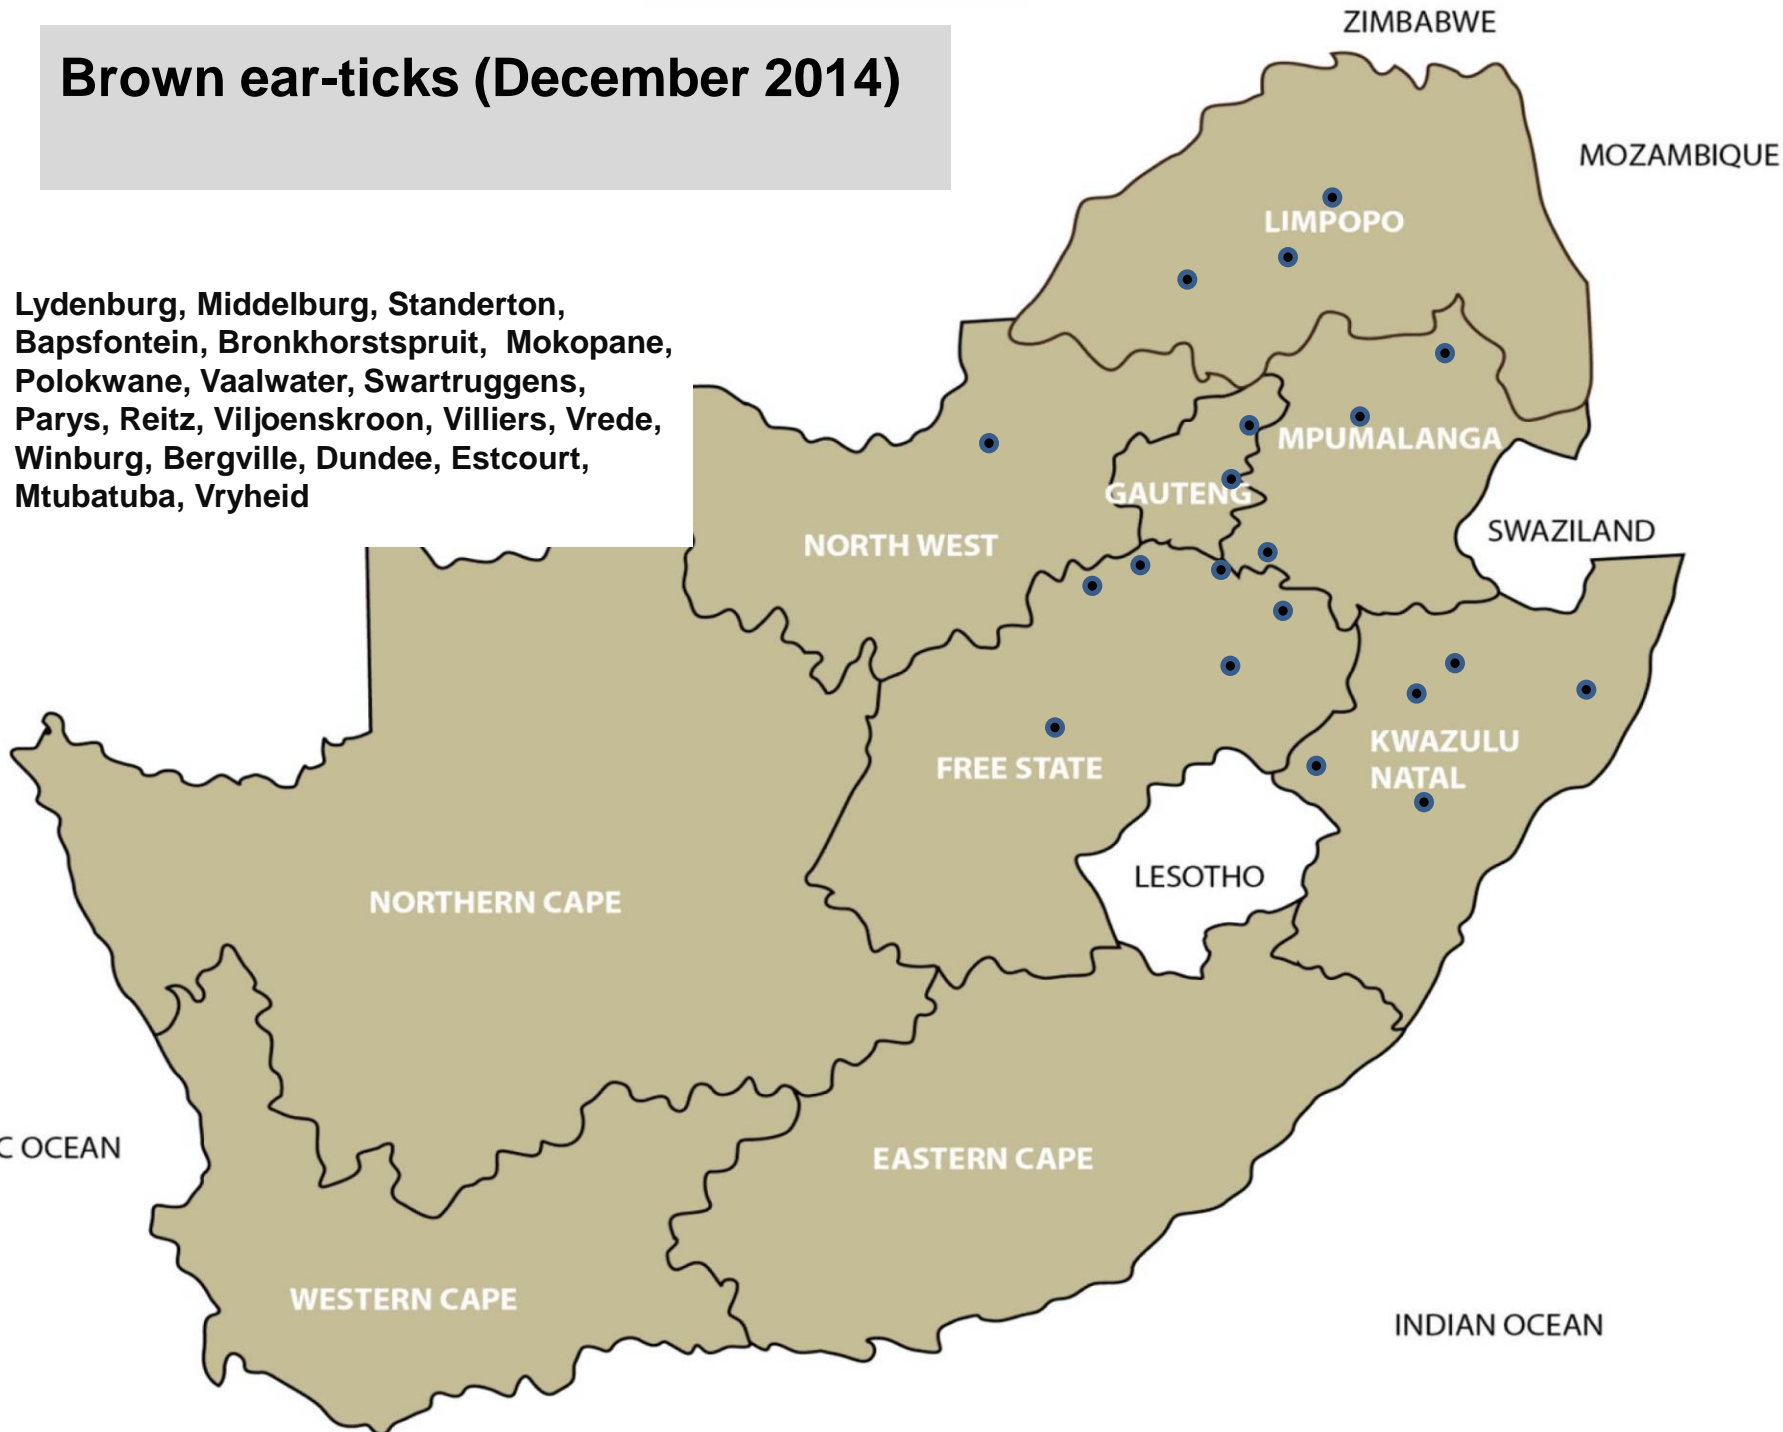

- Mokopane, Polokwane, Brits, Swartruggens, Zastron, Mtubatuba, Pongola

Blue ticks (December 2014)

- Balfour, Ermelo, Grootvlei, Lydenburg, Middelburg, Nelspruit, Volksrust, Bapsfontein, Pretoria, Mokopane, Polokwane, Leeudoringstad, Schweizer-Reneke, Stella, Swartruggens, Ventersdorp, Bethlehem, Clocolan, Ficksburg, Frankfort, Hoopstad, Memel, Parys, Reitz, Villiers, Vrede, Winburg, Zastron, Bergville, Dundee, Estcourt, Howick, Kokstad, Mooi River, Mtubatuba, Pietermaritzburg, Pongola, Underberg, Alexandria, George, Heidelberg, Malmesbury, Riversdale

Resistant Blue ticks (December 2014)

- Nelspruit, Swartuggens, Winburg, Kokstad, Pongola

Bont ticks (December 2014)

- Balfour, Lydenburg, Nelspruit, Pretoria, Mokopane, Polokwane, Brits, Leeudoringstad, Swartruggens, Dundee, Estcourt, Mtubatuba, Pietermaritzburg, Alexandria

Brown ear-ticks (December 2014)

- Lydenburg, Middelburg, Standerton, Bapsfontein, Bronkhorstspuit, Mokopane, Polokwane, Vaalwater, Swartruggens, Parys, Reitz, Viljoenskroon, Villiers, Vrede, Winburg, Bergville, Dundee, Estcourt, Mtubatuba, Vryheid

Bont-legged ticks (December 2014)

- Balfour, Lydenburg, Standerton, Volksrust, Bapsfontein, Bronkhorstspuit, Pretoria, Lephalale, Mokopane, Brits, Christiana, Schweizer-Reneke, Stella, Bethlehem, Bloemfontein, Bultfontein, Clocolan, Dewetsdorp, Ficksburg, Frankfort, Hoopstad, Kroonstad, Memel, Parys, Viljoenskroon, Villiers, Vrede, Wesselsbron, Winburg, Bergville, Dundee, Malmesbury, Oudtshoorn