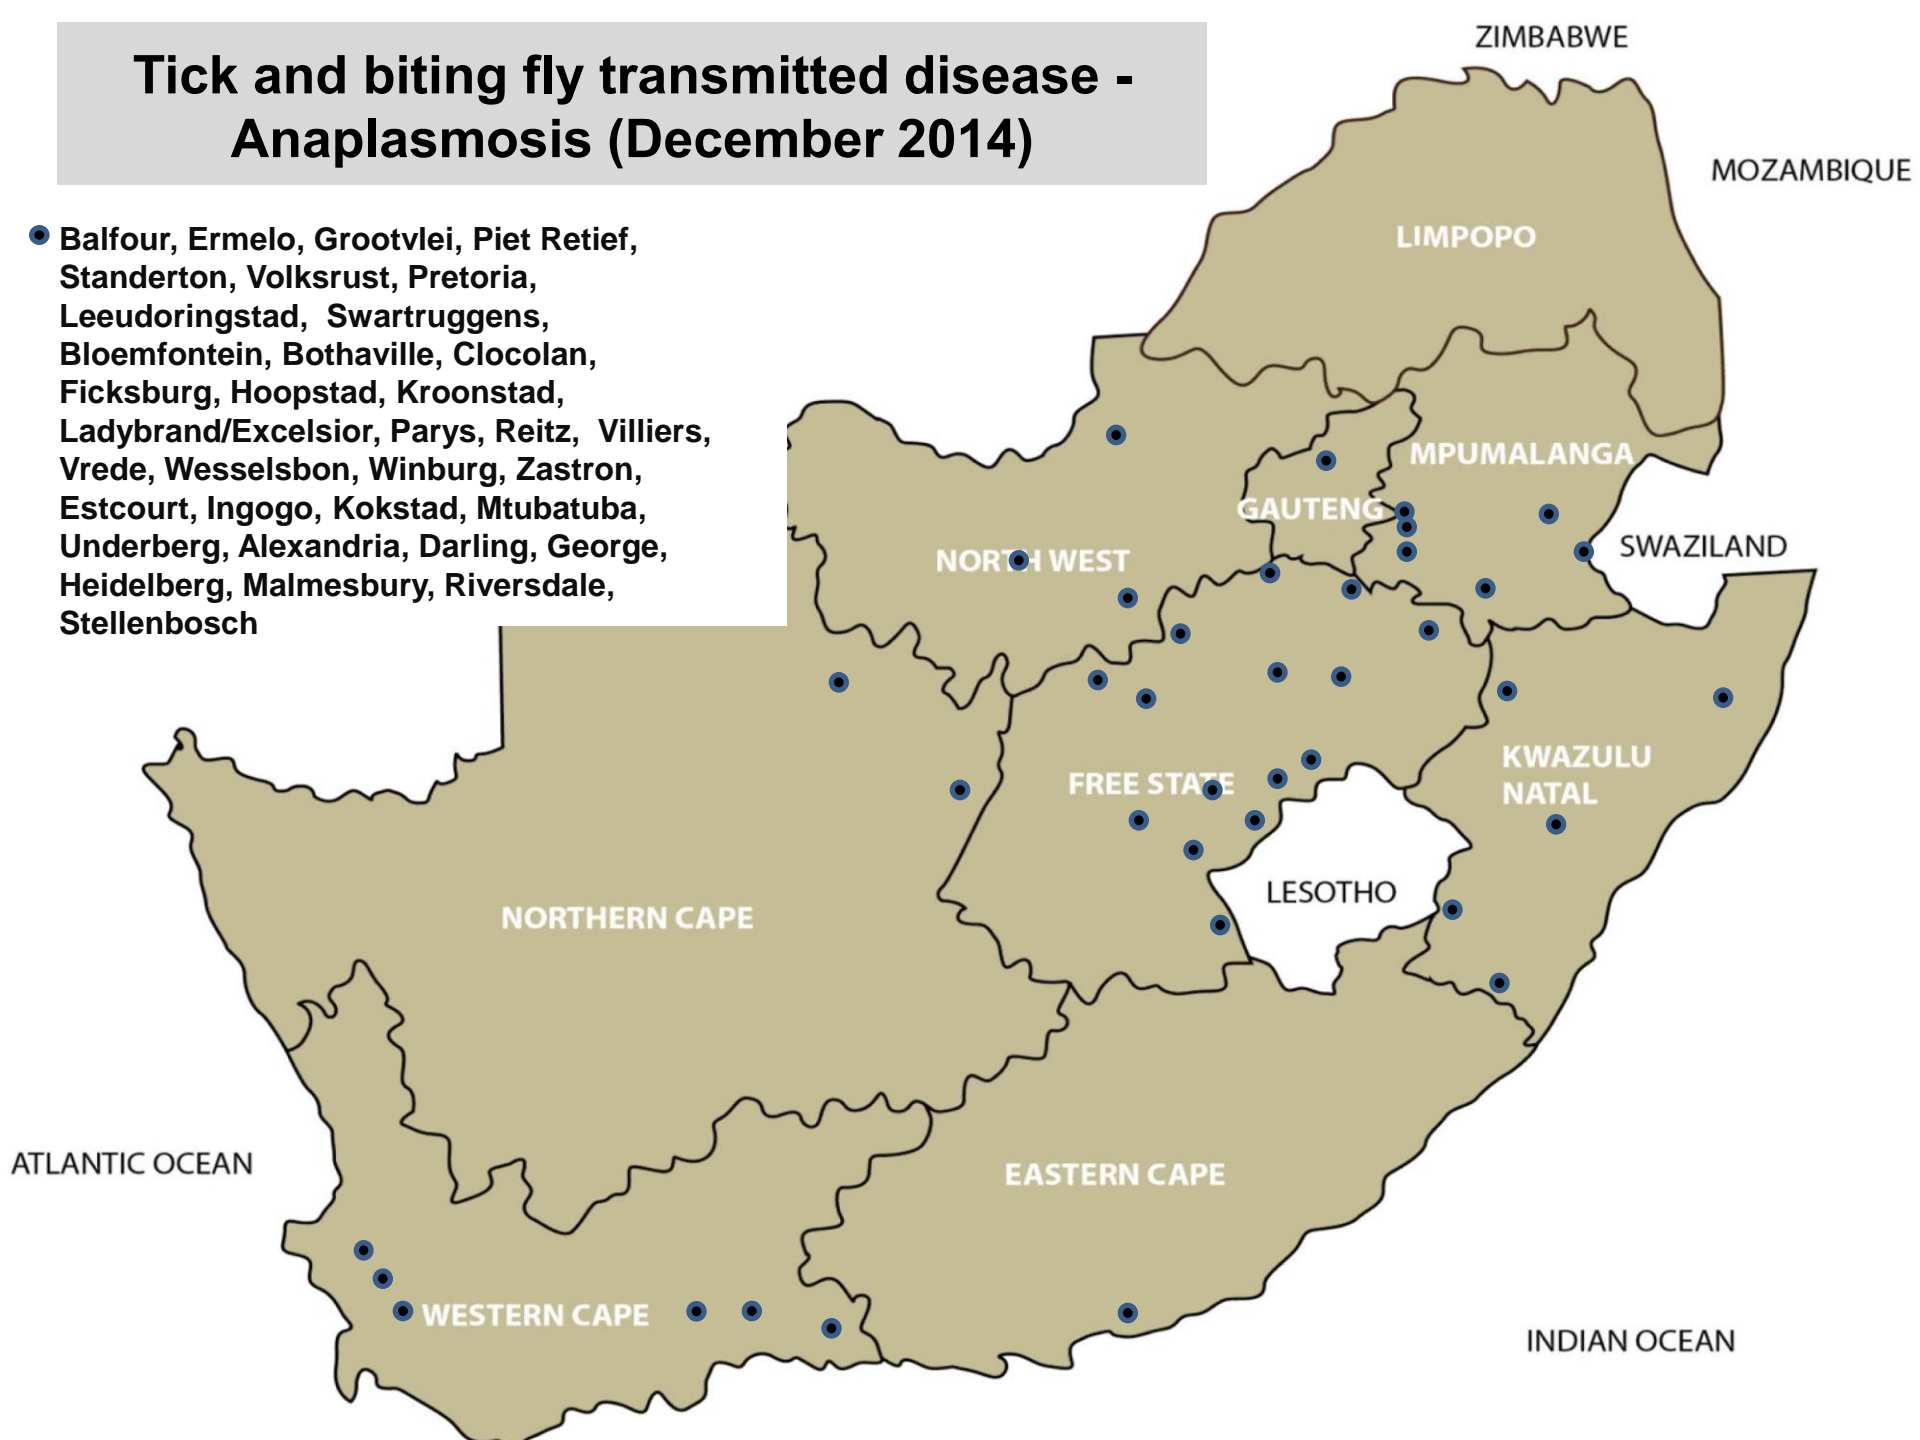

Coccidiosis (December 2014)

- Bronkhorstspuit, Pretoria, Machado, Polokwane, Ventersdorp, Bloemfontein, Clocolan, Reitz, Villiers, Dundee, Estcourt, Mooi River, Mtubatuba, Underberg, Jeffreys Bay, Heidelberg, Malmesbury

Tick transmitted disease - African redwater (December 2014)

- Ermelo, Grootvlei, Bapsfontein, Machado, Polokwane, Frankfort, Parys, Viljoenskroon, Villiers, Bergville, Camperdown, Dundee, Estcourt, Howick, Ingogo, Kokstad, Mtubatuba, Newcastle, Pietermaritzburg, Pongola, Underberg, Alexandria, Humansdorp, Uitenhage, Caledon, George, Heidelberg, Wellington

Tick transmitted disease – Asiatic redwater (December 2014)

- Lydenburg, Middelburg, Nelspruit, Piet Retief, Standerton, Volksrust, Bapsfontein, Bronkhorstspuit, Machado, Polokwane, Brits, Frankfort, Reitz, Villiers, Bergville, Dundee, Estcourt, Kokstad, Mooi River, Mtubatuba, Pietermaritzburg, Underberg, Vryheid, Alexandria, Jeffreys Bay, Port Alfred, George, Riversdale

Tick and biting fly transmitted disease - Anaplasmosis (December 2014)

- Balfour, Ermelo, Grootvlei, Piet Retief, Standerton, Volksrust, Pretoria, Leeudoringstad, Swartruggens, Bloemfontein, Bothaville, Clocolan, Ficksburg, Hoopstad, Kroonstad, Ladybrand/Excelsior, Parys, Reitz, Villiers, Vrede, Wesselsbon, Winburg, Zastron, Estcourt, Ingogo, Kokstad, Mtubatuba, Underberg, Alexandria, Darling, George, Heidelberg, Malmesbury, Riversdale, Stellenbosch