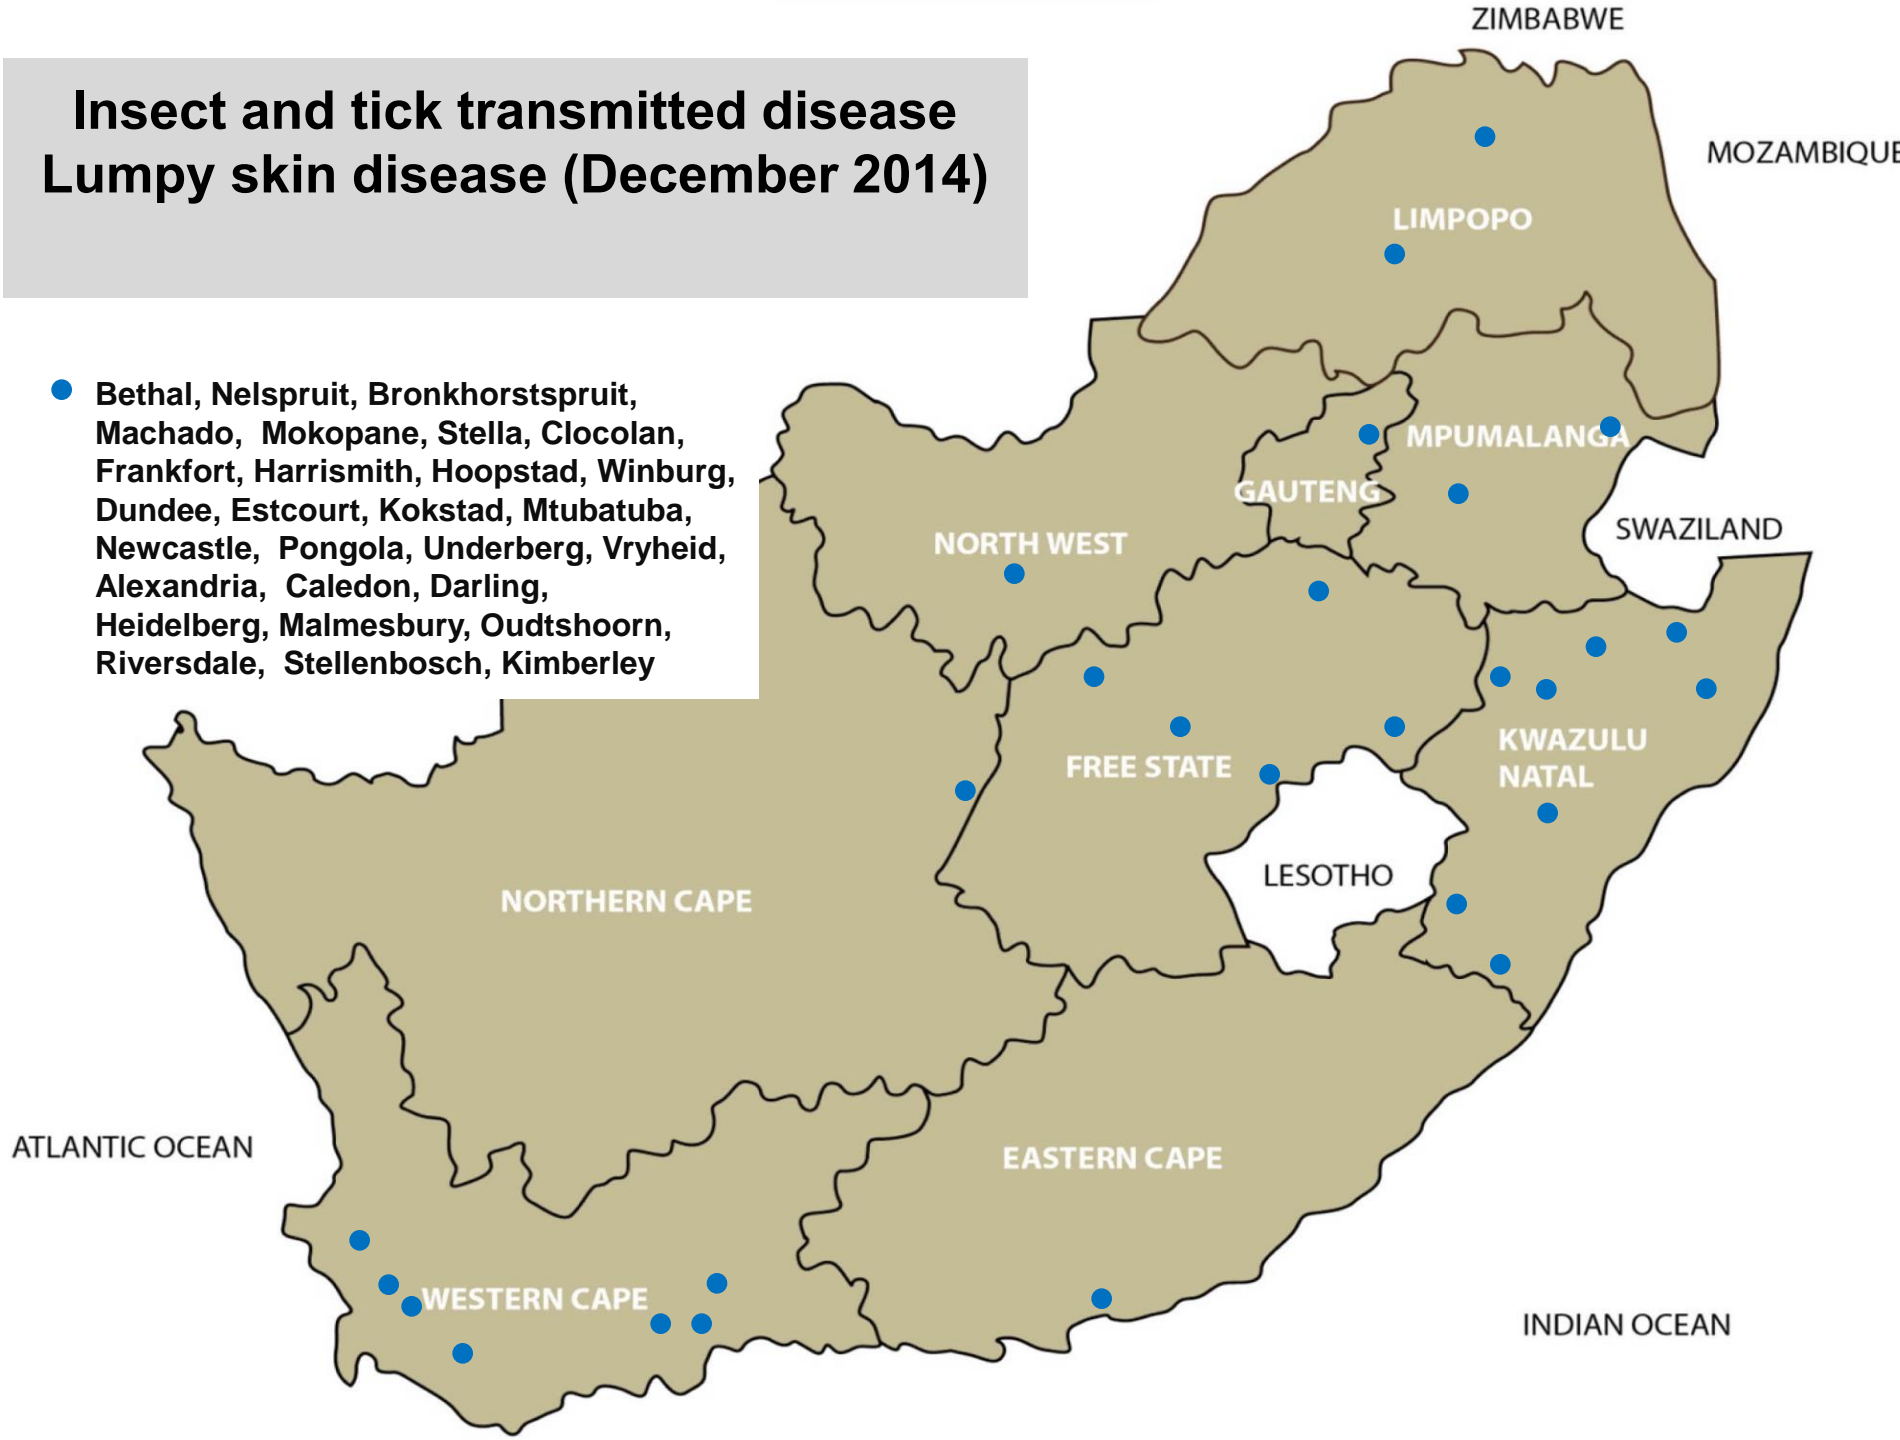

Tick transmitted disease - Heartwater (December 2014)

- Nelspruit, Bronkhorstspuit, Pretoria, Machado, Mokopane, Polokwane, Brits, Swartruggens, Dundee, Estcourt, Mtubatuba, Pietermaritzburg, Pongola, Vryheid, Alexandria, Port Alfred, Uitenhage

Tick toxicosis (December 2014)

- **Sweating sickness:** Bronkhorstspuit, Mokopane, Leeudoringstad, Rustenburg, Bothaville, Kroonstad, Parys, Viljoenskroon, Winburg, Bergville, Pongola

Venereal disease-Trichomonosis (December 2014)

- Ermelo, Piet Retief, Machado, Bloemfontein, Bothaville, Clocolan, Hoopstad, Kroonstad, Ladybrand/Excelsior, Reitz, Villiers, Vrede, Winburg, Dundee, Estcourt

Venereal diseases (December 2014)

● **Vibriosis:** Bloemfontein,
Ladybrand/Excelsior, Winburg,

● **Peestersiekte:**

Insect and tick transmitted disease Lumpy skin disease (December 2014)

- Bethal, Nelspruit, Bronkhorstspuit, Machado, Mokopane, Stella, Clocolan, Frankfort, Harrismith, Hoopstad, Winburg, Dundee, Estcourt, Kokstad, Mtubatuba, Newcastle, Pongola, Underberg, Vryheid, Alexandria, Caledon, Darling, Heidelberg, Malmesbury, Oudtshoorn, Riversdale, Stellenbosch, Kimberley