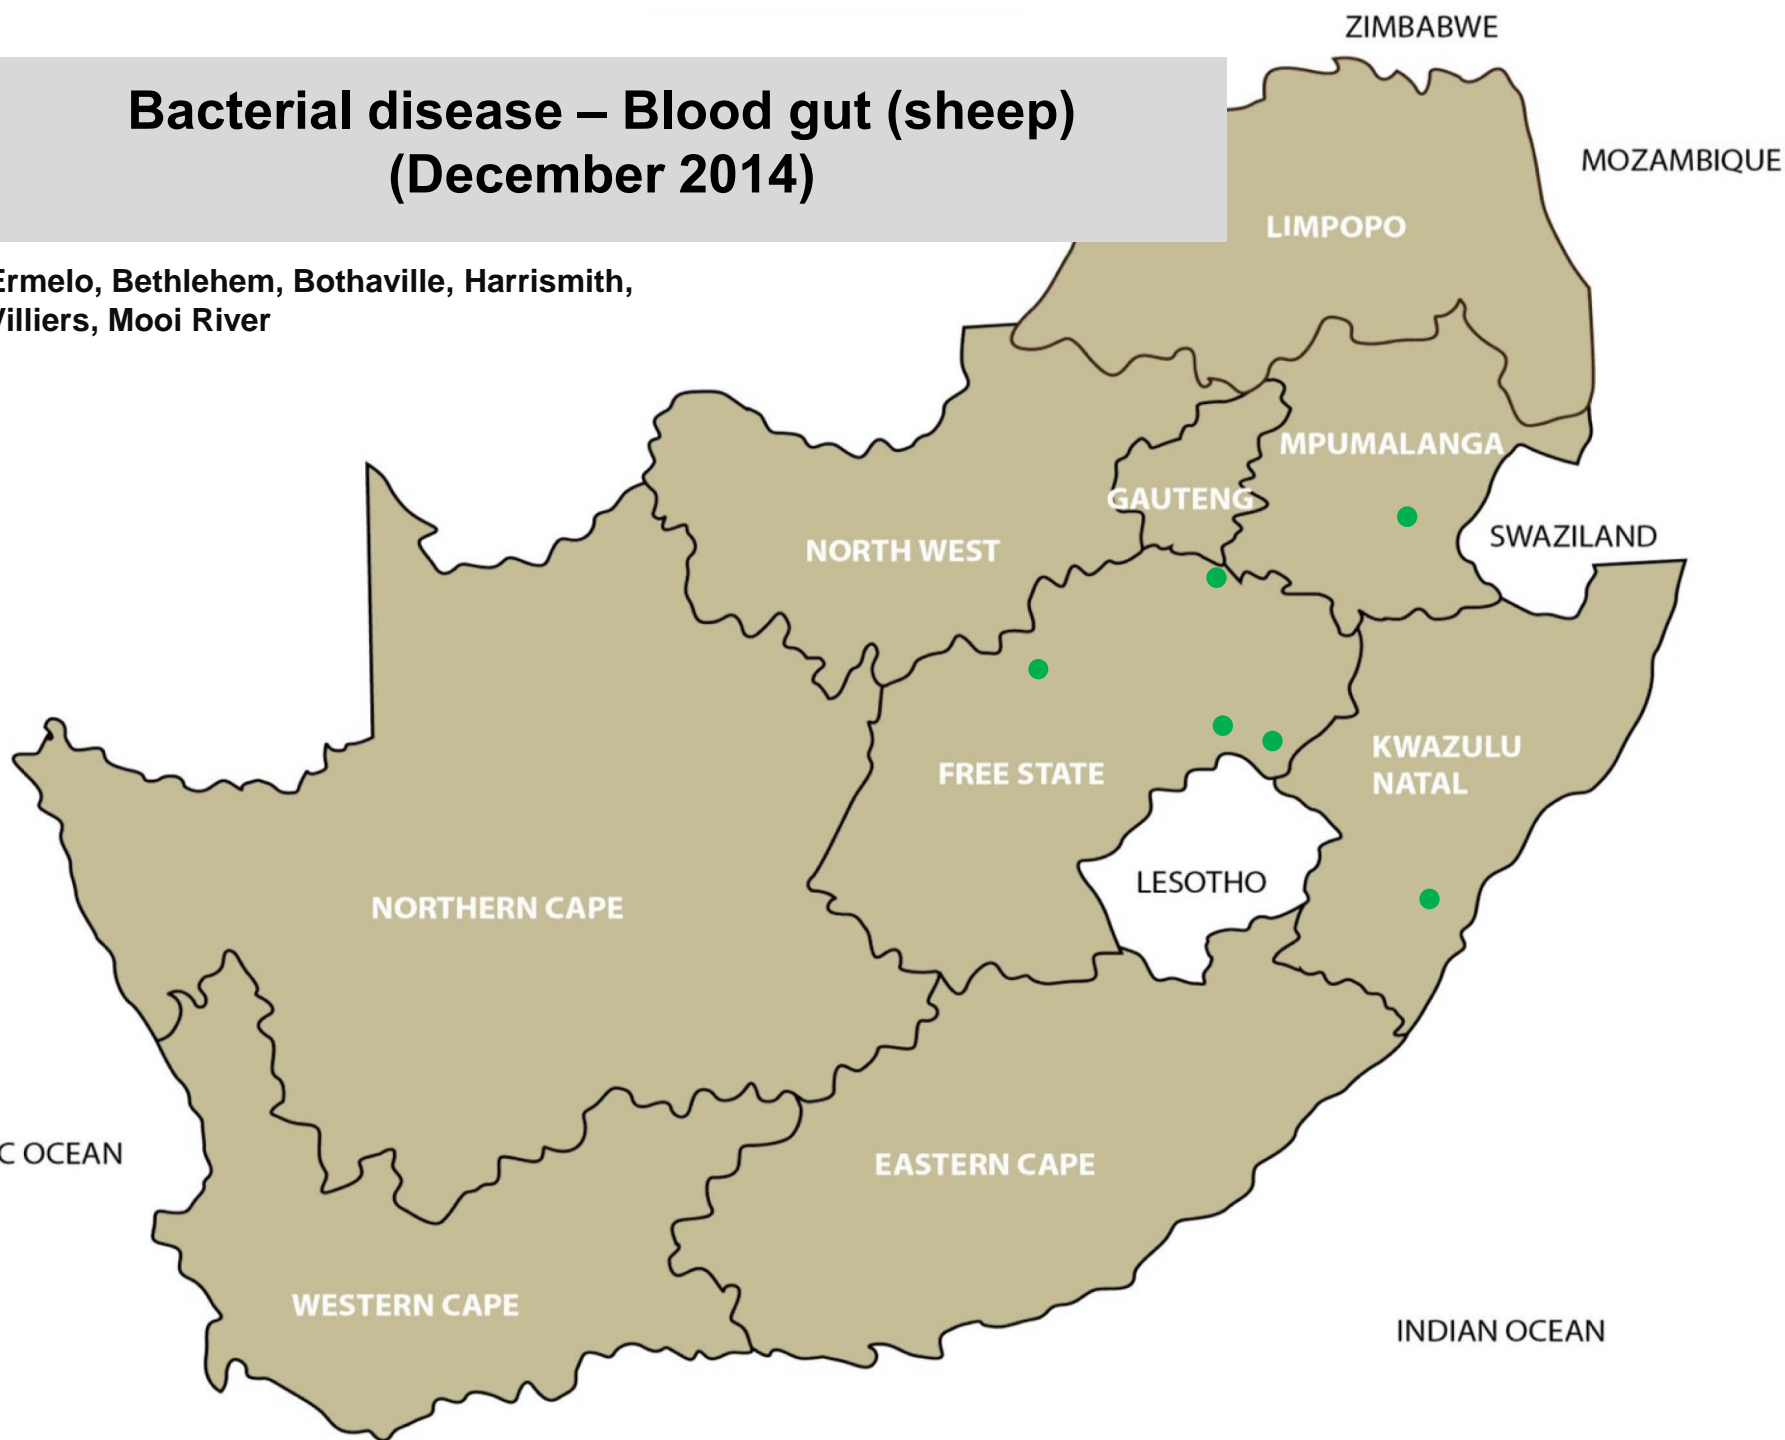

Bacterial disease - Salmonellosis (December 2014)

- Bronkhorstspuit, Leeudoringstad, Clocolan, Estcourt, Newcastle, Malmesbury

Bacterial disease – Enzootic abortion (December 2014)

● Beaufort West

Bacterial disease – Johnes disease (December 2014)

Bacterial disease - Swelled head (December 2014)

- Volksrust, Bapsfontein, Bronkhorstspuit, Hoopstad, Reitz, Villiers, Zastron, Kokstad, Beaufort West

Bacterial disease – Red gut (cattle) (December 2014)

- Balfour, Grootvlei, Bethlehem, Clocolan, Villiers, Vrede, Kokstad, Newcastle, Pietermaritzburg, Underberg, Alexandria, Malmesbury, Kathu

Bacterial disease – Blood gut (sheep) (December 2014)

- Ermelo, Bethlehem, Bothaville, Harrismith, Villiers, Mooi River

Bacterial disease – Pulpy kidney (December 2014)

- Ermelo, Volksrust, Christiana, Bothaville, Clocolan, Harrismith, Hoopstad, Reitz, Villiers, Howick, Kokstad, Newcastle, Underberg, Malmesbury, Riversdale