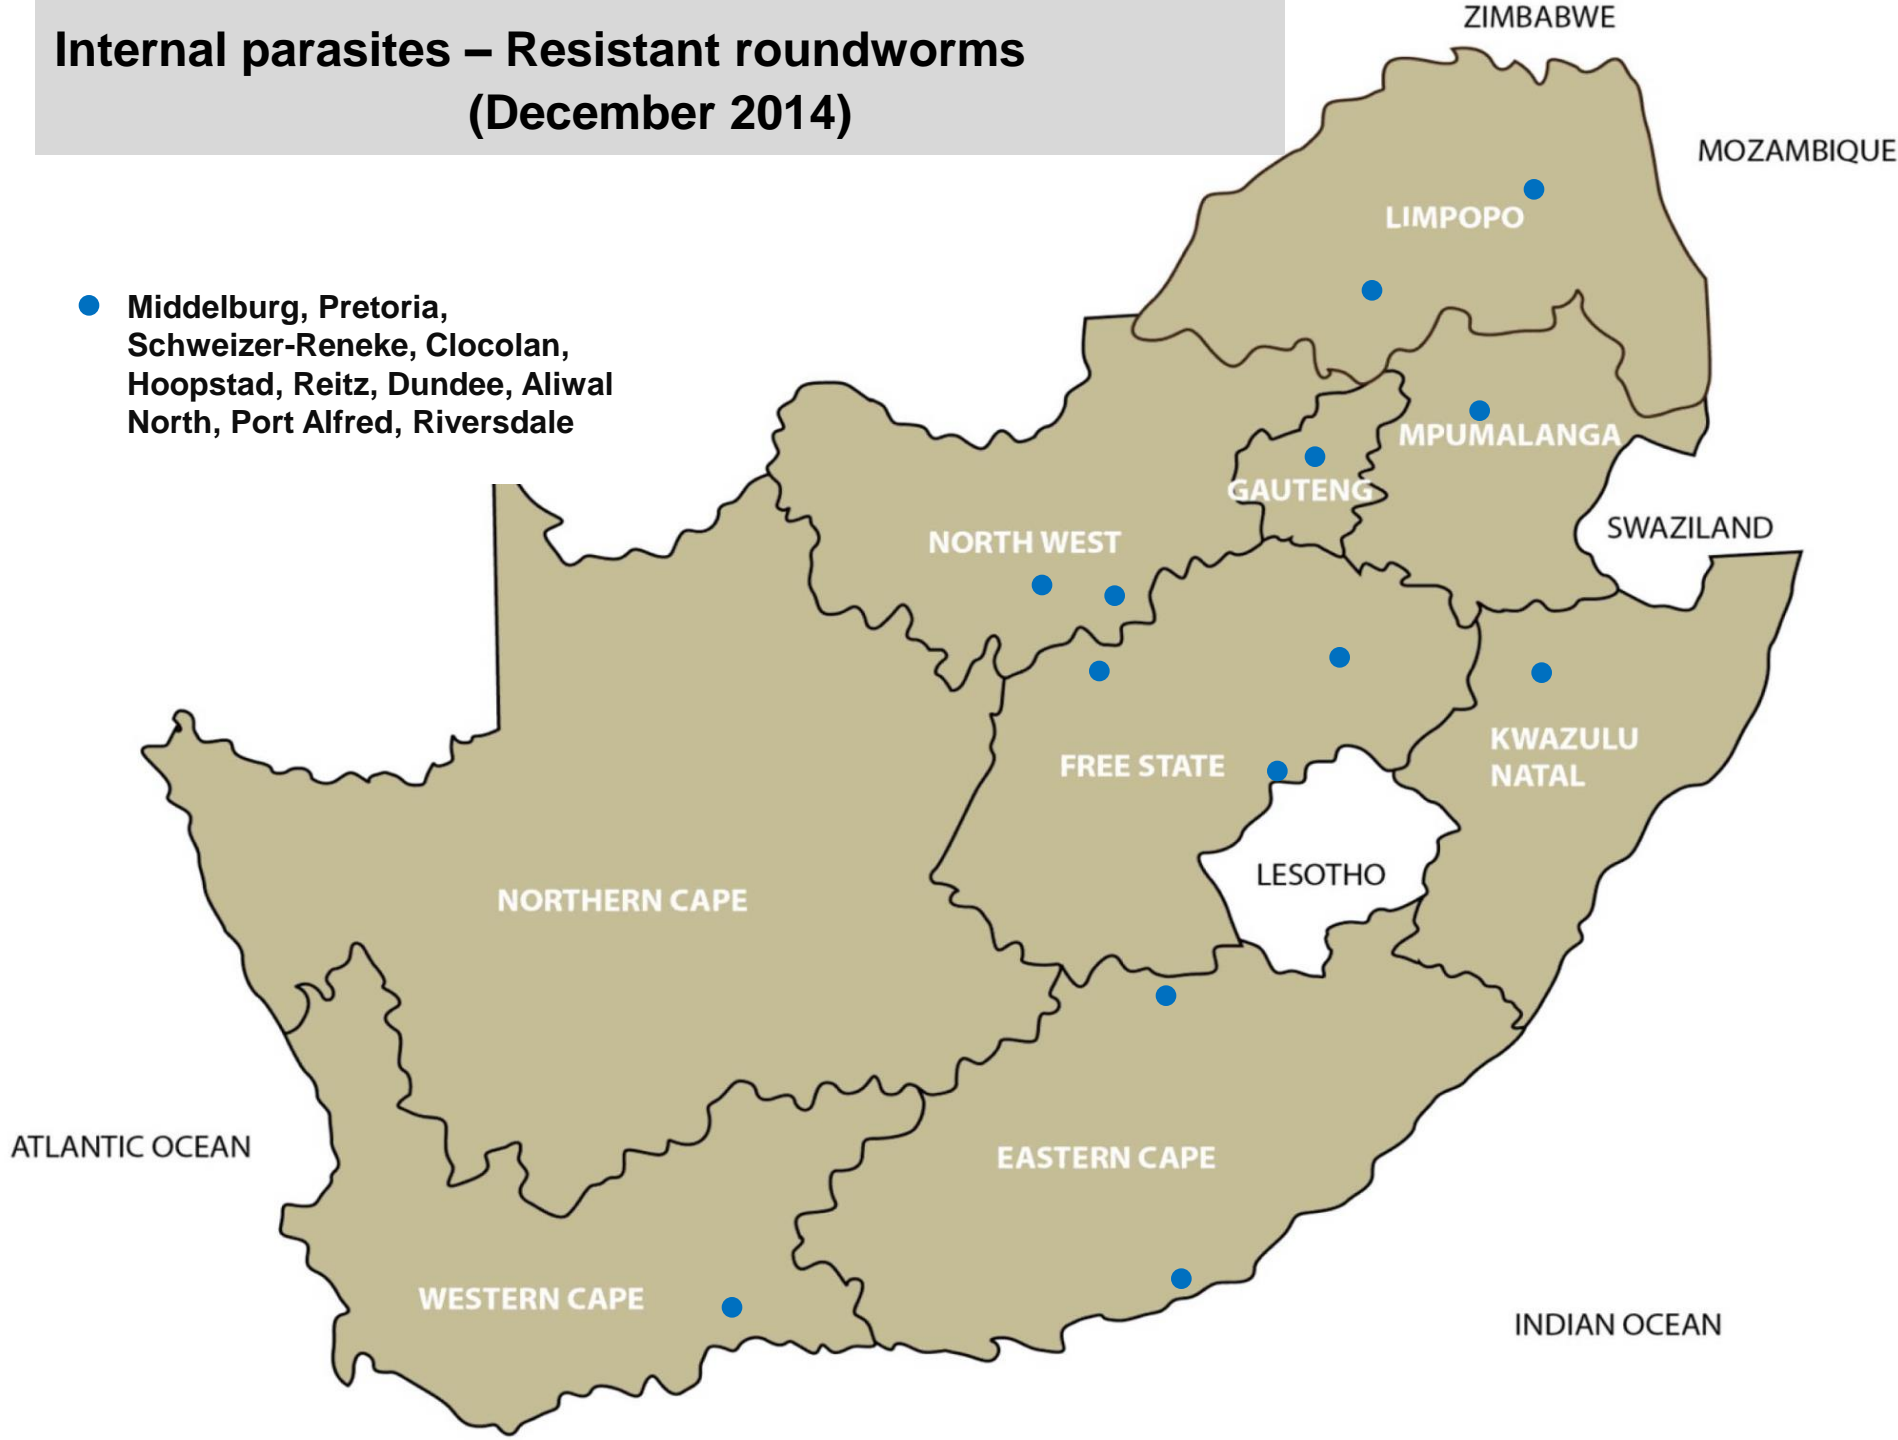

105 Reports (December 2014)

Internal parasites – Roundworms (December 2014)

- Balfour, Bethal, Ermelo, Middelburg, Standerton, Volksrust, Bapsfontein, Bronkhorstspuit, Pretoria, Lephalale, Mokopane, Polokwane, Brits, Leeudoringstad, Stella, Ventersdorp, Bethlehem, Bloemfontein, Clocolan, Ficksburg, Frankfort, Hoopstad, Kroonstad, Ladybrand/Excelsior, Memel, Parys, Reitz, Villiers, Vrede, Winburg, Zastron, Bergville, Dundee, Estcourt, Howick, Mtubatuba, Newcastle, Pietermaritzburg, Pongola, Aliwal North, Graaff-Reinet, Humansdorp, Uitenhage, Beaufort-West, Caledon, George, Heidelberg, Malmesbury, Stellenbosch, Kimberley

Internal parasites – Resistant roundworms (December 2014)

- Middelburg, Pretoria, Schweizer-Reneke, Clocolan, Hoopstad, Reitz, Dundee, Aliwal North, Port Alfred, Riversdale

Internal parasites – Tapeworms (December 2014)

● **Tapeworms:** Ermelo, Volksrust, Bronkhorstspuit, Pretoria, Polokwane, Ventersdorp, Bloemfontein, Clocolan, Ficksburg, Ladybrand/Excelsior, Memel, Parys, Reitz, Villiers, Vrede, Winburg, Aliwal North, Beaufort-West, Caledon, Malmesbury

● **Cysticercosis (measles):** Ermelo, Nelspruit, Bapsfontein, Kokstad, Malmesbury

Internal parasites – Liver fluke worms (December 2014)

- Ermelo, Bapsfontein, Pretoria, Reitz, Dundee, Estcourt, Stellenbosch