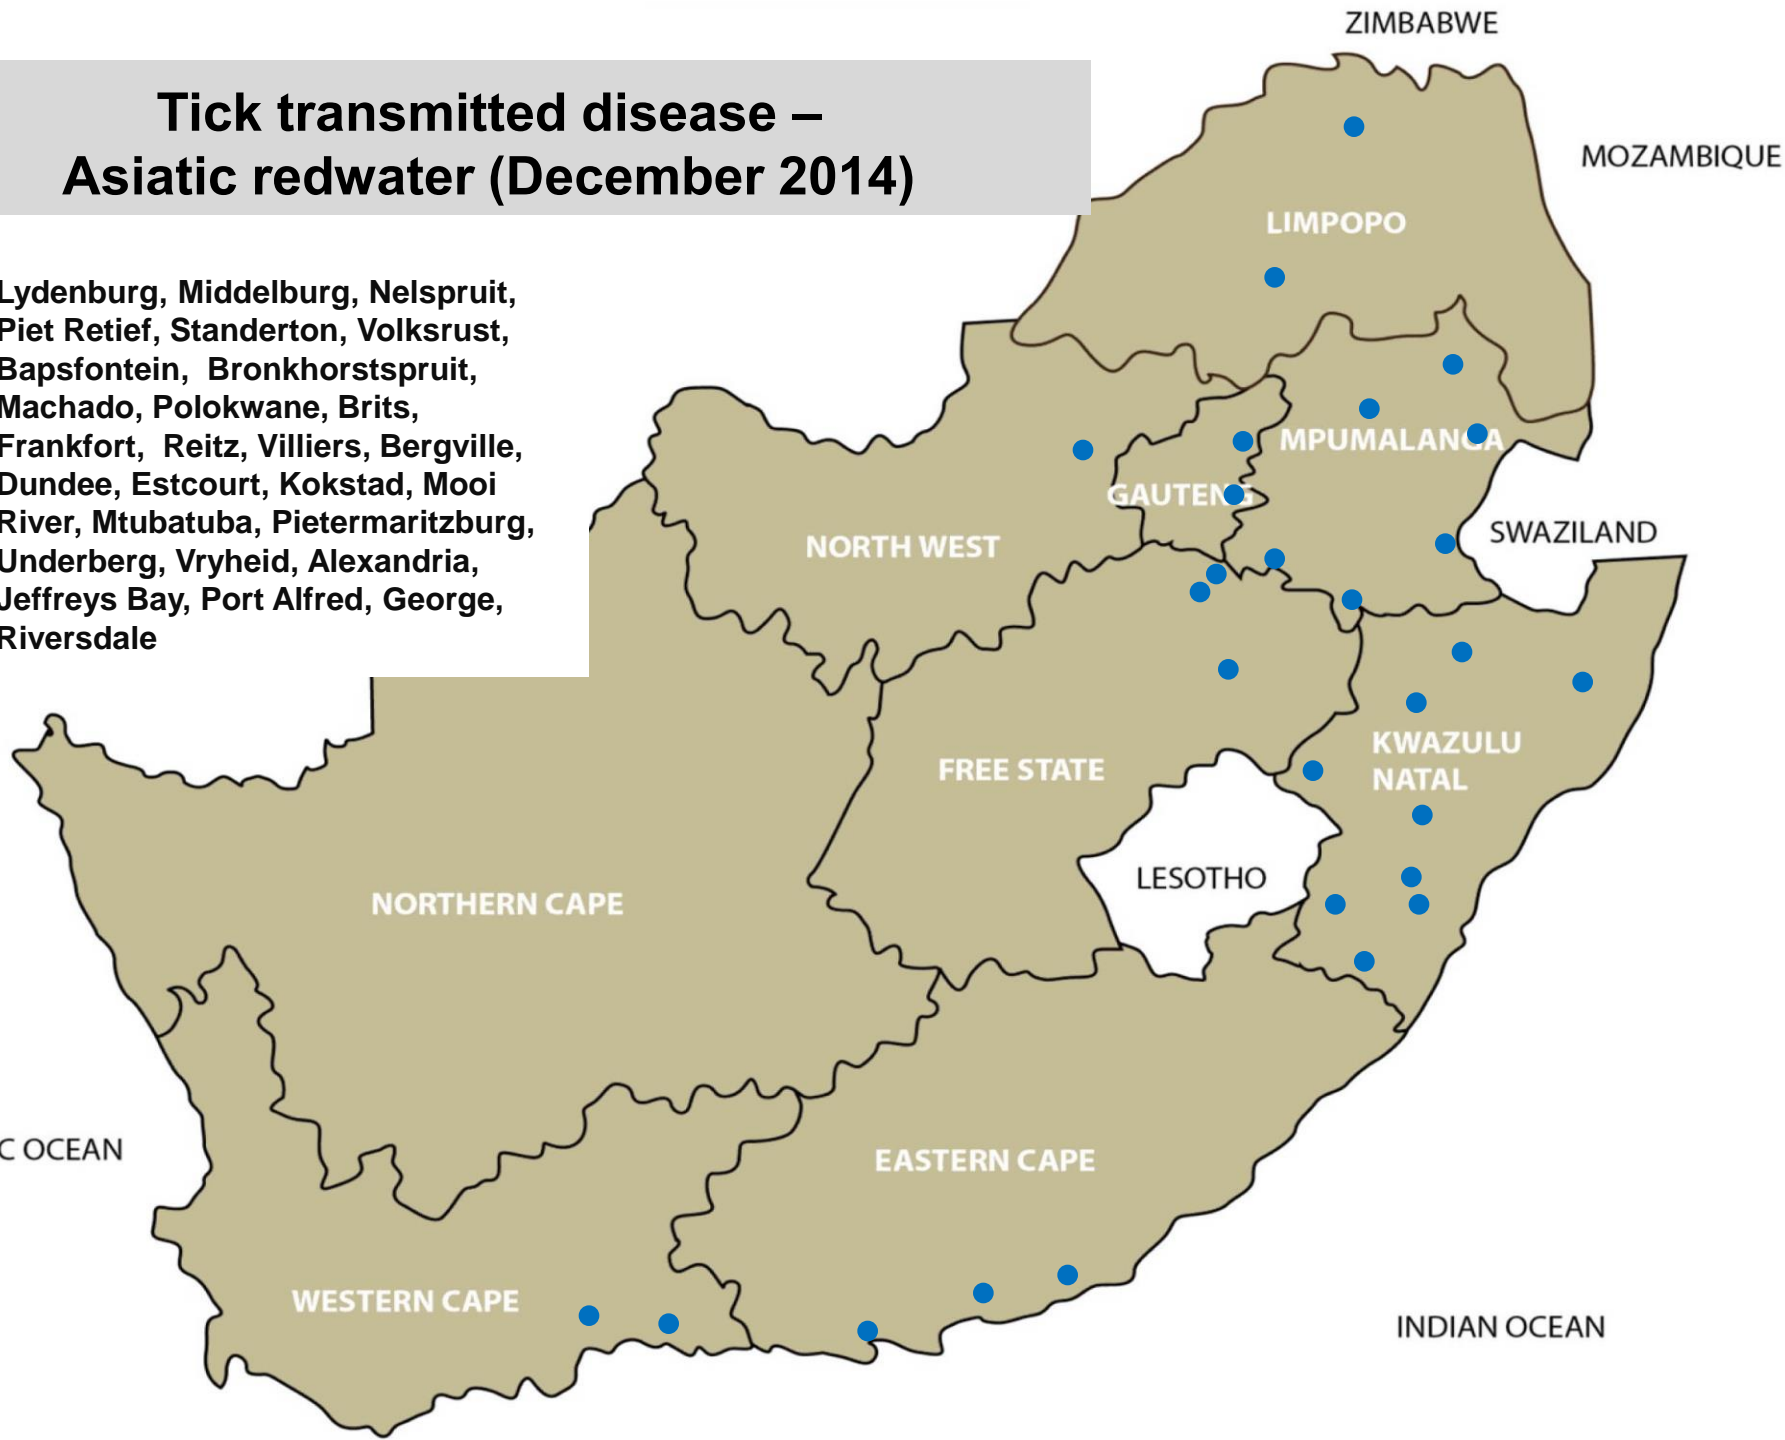

Screw-worm (December 2014)

- Lydenburg, Nelspruit, Bronkhorstspuit, Mokopane, Vaalwater, Swartruggens, Reitz, Winburg, Mtubatuba, Alexandria, Port Alfred

Nasal bot (December 2014)

- Bethal, Bronkhorstspuit, Clocolan, Hoopstad, Parys, Reitz, Villiers, Winbug, Mtubatuba

Coccidiosis (December 2014)

- Bronkhorstspuit, Pretoria, Machado, Polokwane, Ventersdorp, Bloemfontein, Clocolan, Reitz, Villiers, Dundee, Estcourt, Mooi River, Mtubatuba, Underberg, Jeffreys Bay, Heidelberg, Malmesbury

Tick transmitted disease - African redwater (December 2014)

- Ermelo, Grootvlei, Bapsfontein, Machado, Polokwane, Frankfort, Parys, Viljoenskroon, Villiers, Bergville, Camperdown, Dundee, Estcourt, Howick, Ingogo, Kokstad, Mtubatuba, Newcastle, Pietermaritzburg, Pongola, Underberg, Alexandria, Humansdorp, Uitenhage, Caledon, George, Heidelberg, Wellington

Tick transmitted disease – Asiatic redwater (December 2014)

- Lydenburg, Middelburg, Nelspruit, Piet Retief, Standerton, Volksrust, Bapsfontein, Bronkhorstspuit, Machado, Polokwane, Brits, Frankfort, Reitz, Villiers, Bergville, Dundee, Estcourt, Kokstad, Mooi River, Mtubatuba, Pietermaritzburg, Underberg, Vryheid, Alexandria, Jeffreys Bay, Port Alfred, George, Riversdale