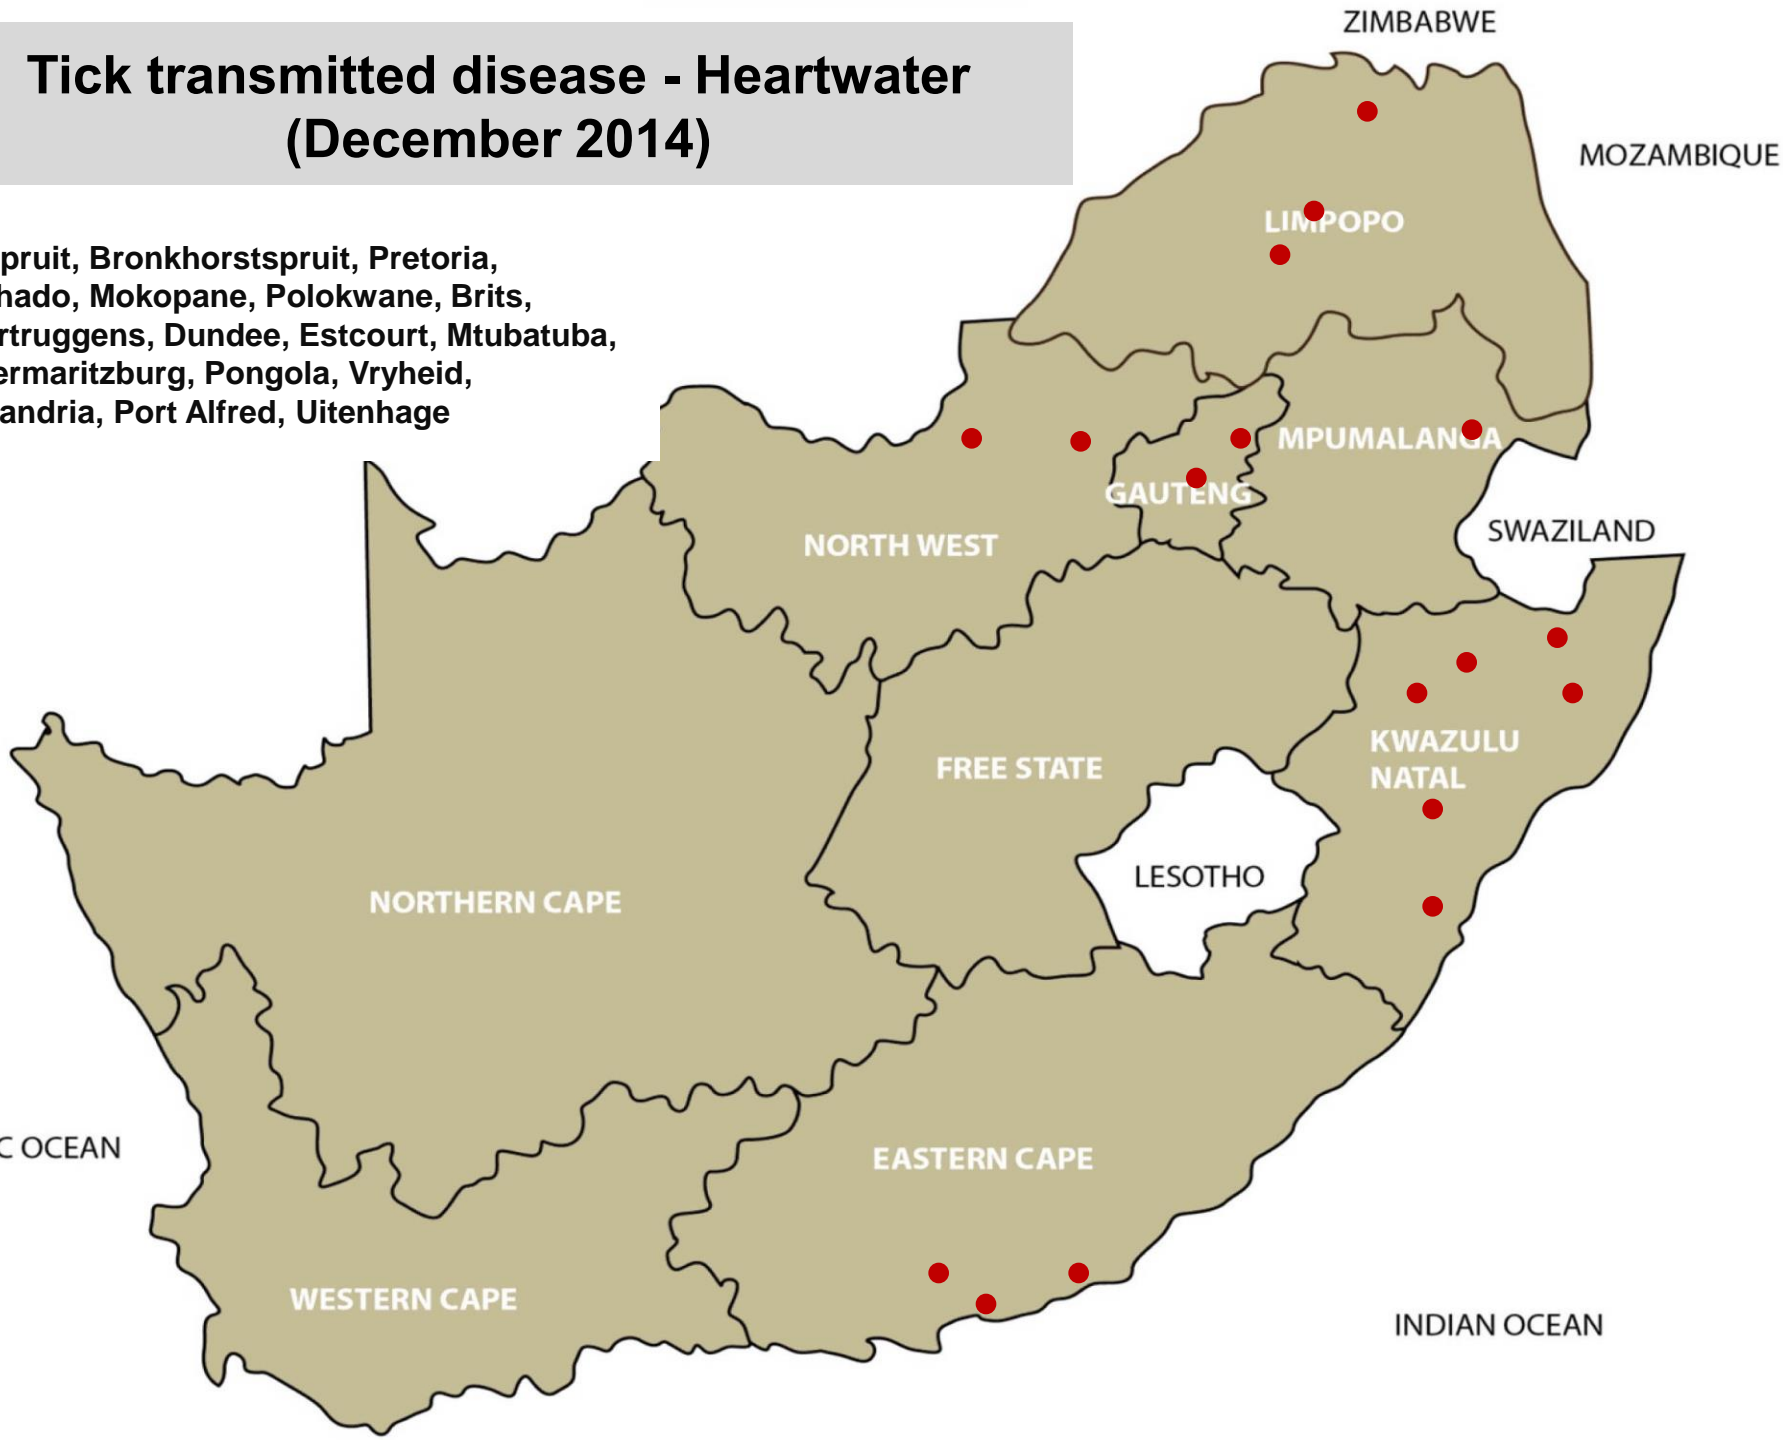

Tick transmitted disease - African redwater (December 2014)

- Ermelo, Grootvlei, Bapsfontein, Machado, Polokwane, Frankfort, Parys, Viljoenskroon, Villiers, Bergville, Camperdown, Dundee, Estcourt, Howick, Ingogo, Kokstad, Mtubatuba, Newcastle, Pietermaritzburg, Pongola, Underberg, Alexandria, Humansdorp, Uitenhage, Caledon, George, Heidelberg, Wellington

Tick transmitted disease – Asiatic redwater (December 2014)

- Lydenburg, Middelburg, Nelspruit, Piet Retief, Standerton, Volksrust, Bapsfontein, Bronkhorstspuit, Machado, Polokwane, Brits, Frankfort, Reitz, Villiers, Bergville, Dundee, Estcourt, Kokstad, Mooi River, Mtubatuba, Pietermaritzburg, Underberg, Vryheid, Alexandria, Jeffreys Bay, Port Alfred, George, Riversdale

Tick and biting fly transmitted disease - Anaplasmosis (December 2014)

- Balfour, Ermelo, Grootvlei, Piet Retief, Standerton, Volksrust, Pretoria, Leeudoringstad, Swartruggens, Bloemfontein, Bothaville, Clocolan, Ficksburg, Hoopstad, Kroonstad, Ladybrand/Excelsior, Parys, Reitz, Villiers, Vrede, Wesselsbon, Winburg, Zastron, Estcourt, Ingogo, Kokstad, Mtubatuba, Underberg, Alexandria, Darling, George, Heidelberg, Malmesbury, Riversdale, Stellenbosch

Tick transmitted disease - Heartwater (December 2014)

- Nelspruit, Bronkhorstspuit, Pretoria, Machado, Mokopane, Polokwane, Brits, Swartruggens, Dundee, Estcourt, Mtubatuba, Pietermaritzburg, Pongola, Vryheid, Alexandria, Port Alfred, Uitenhage