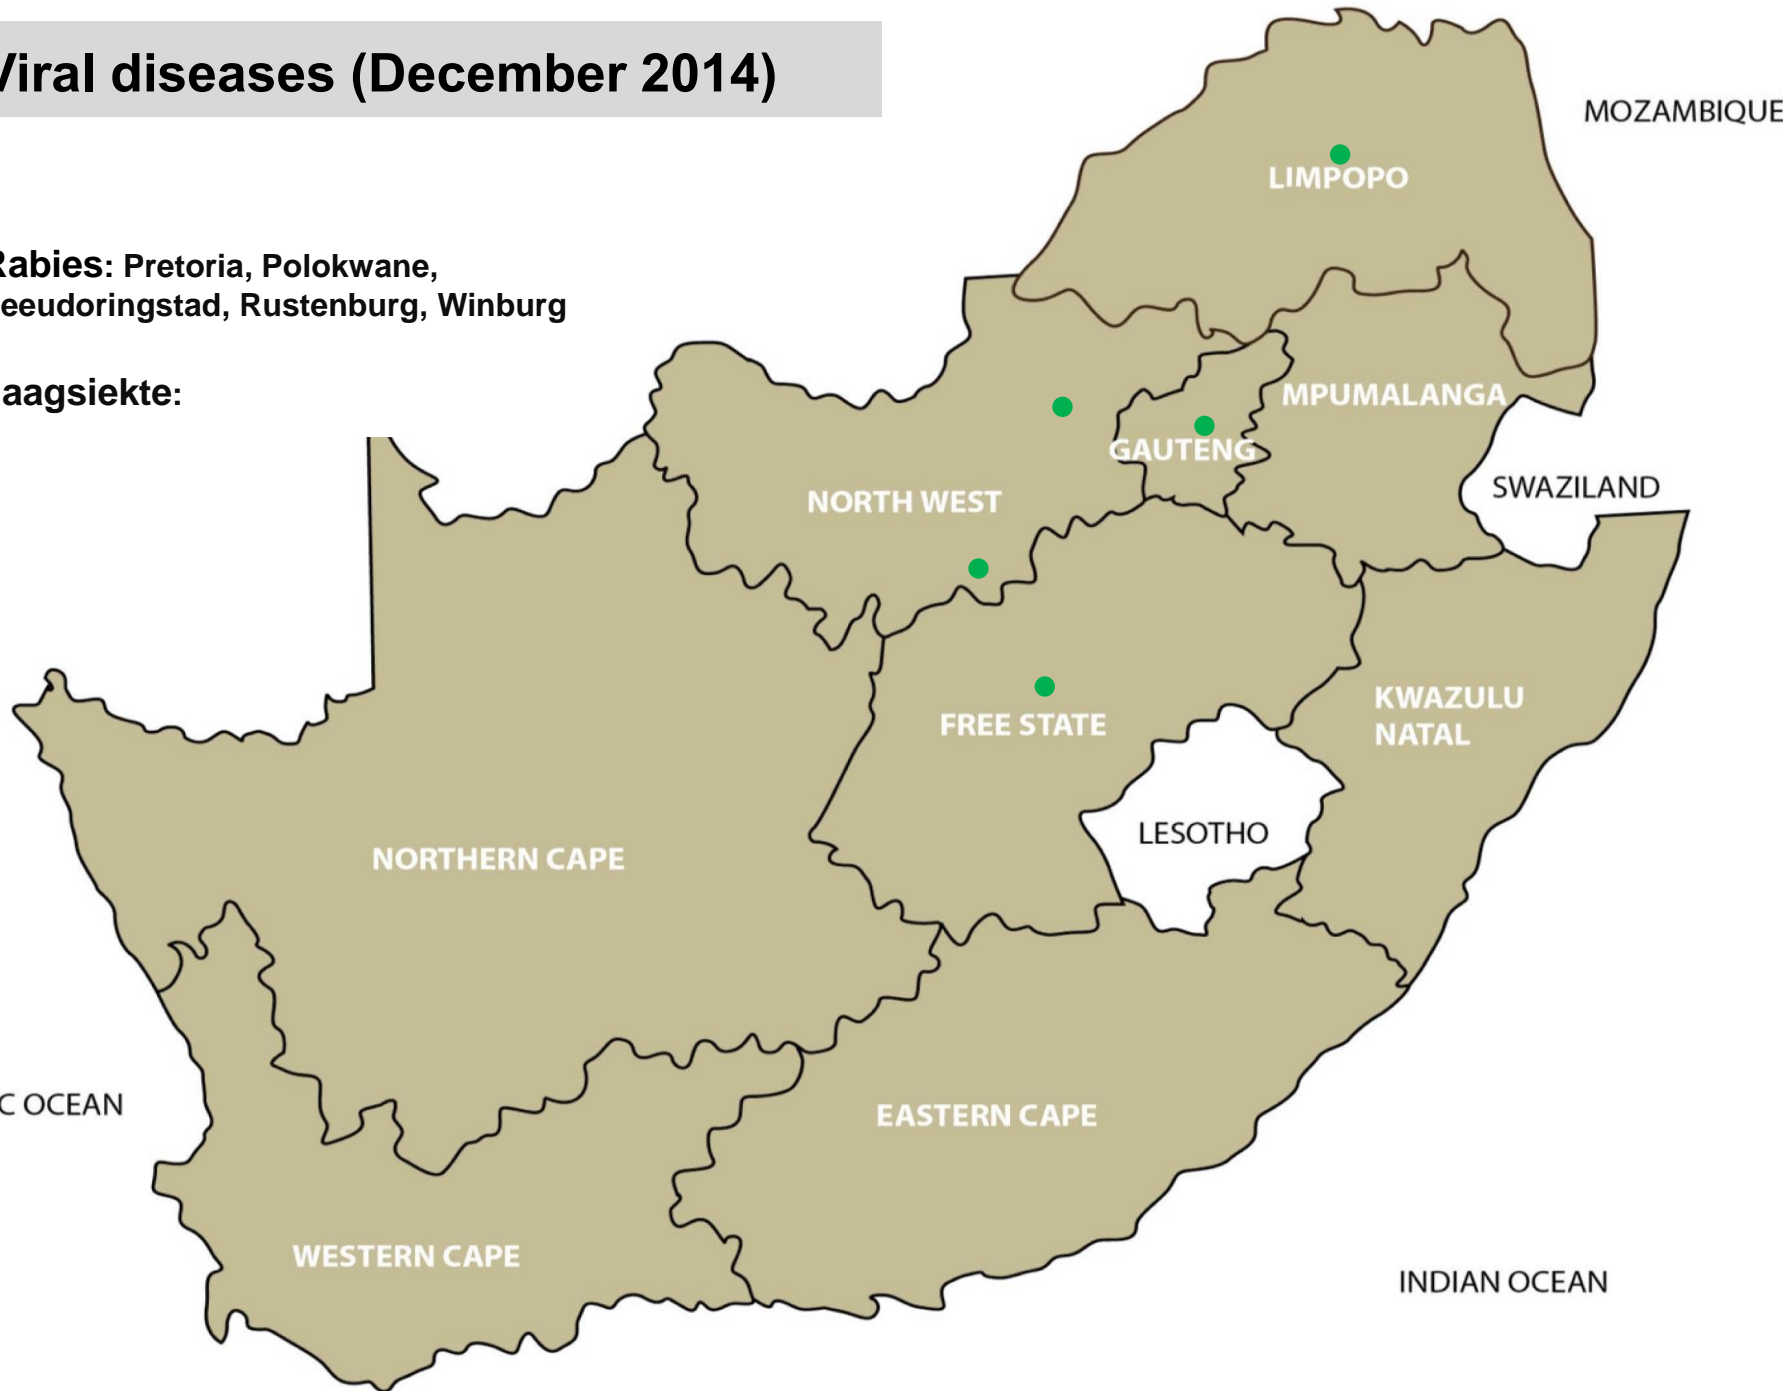

Viral disease – Enzootic bovine leucosis (December 2014)

● Balfour, Underberg, Malmesbury

Viral disease - Warts (December 2014)

- Balfour, Mokopane, Christiana, Bultfontein, Clocolan, Hoopstad, Kroonstad, Parys, Reitz, Wesselsbron, Dundee, Mtubatuba, Pietermaritzburg, Pongola, Graaff-Reinet, Malmesbury, Oudtshoorn

Viral disease – Orf (December 2014)

- Bapsfontein, Pretoria, Lephalale, Dewetsdorp, Hoopstad, Kroonstad, Parys, Villiers, Vrede, Winburg, Bergville, Kokstad, Mooi River, Mtubatuba, Underberg

Viral diseases (December 2014)

● **Rabies:** Pretoria, Polokwane, Leeudoringstad, Rustenburg, Winburg

● **Jaagsiekte:**

Bacterial disease – Bovine Brucellosis (December 2014)

- Grootvlei, Machado, Mokopane, Brits, Schweizer-Reneke, Stella, Bloemfontein, Bothaville, Hoopstad, Reitz, Viljoenskroon, Villiers, Winburg

Bacterial disease - Salmonellosis (December 2014)

- Bronkhorstspuit, Leeudoringstad, Clocolan, Estcourt, Newcastle, Malmesbury

Bacterial disease – Enzootic abortion (December 2014)

● Beaufort West

Bacterial disease – Johnes disease (December 2014)