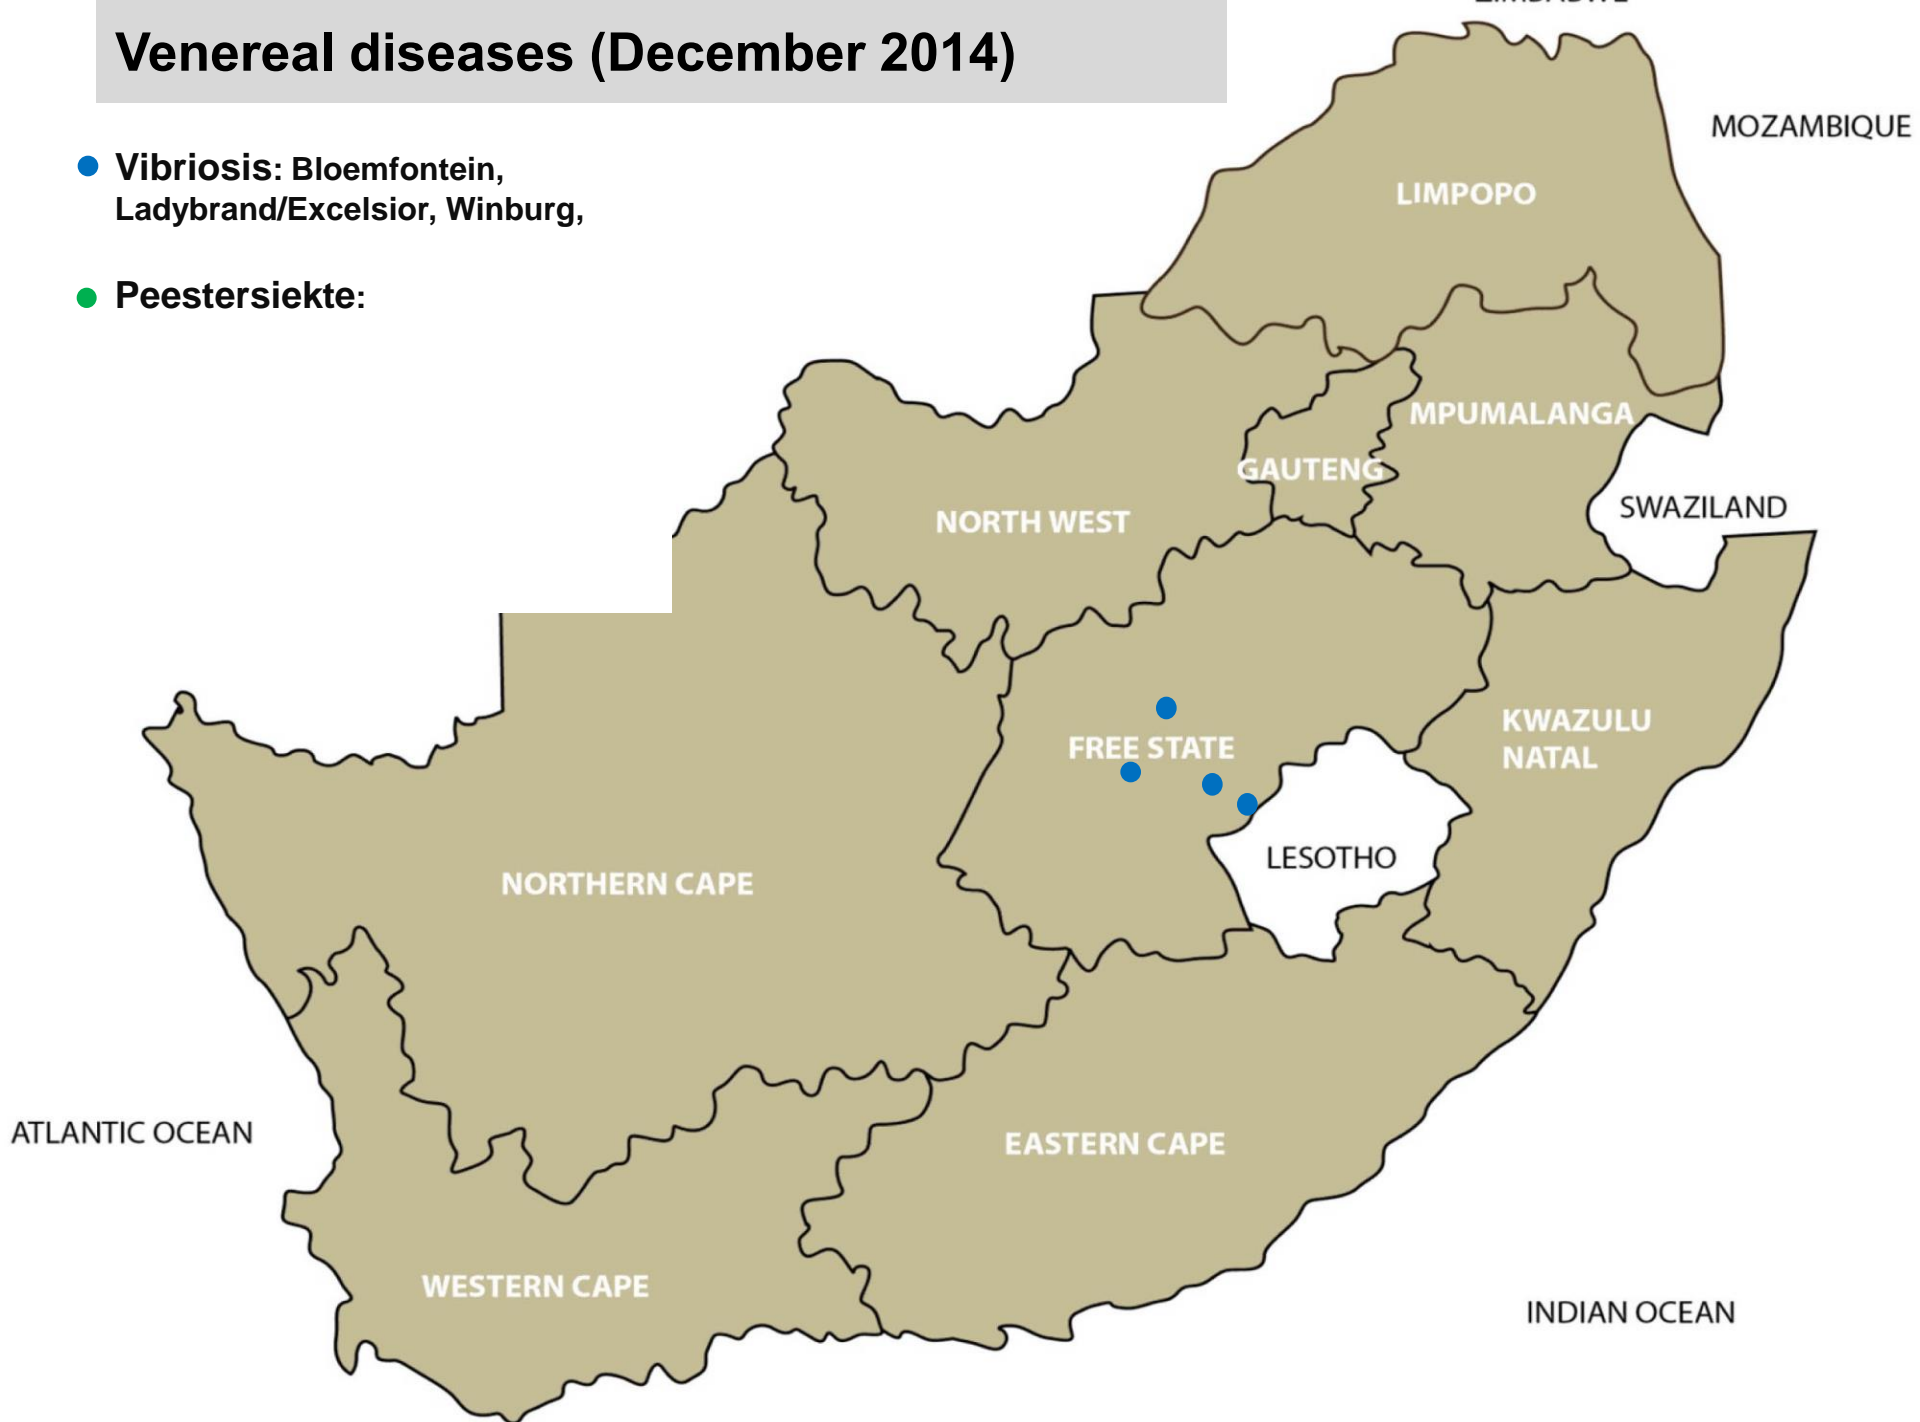

Tick transmitted disease - Heartwater (December 2014)

- Nelspruit, Bronkhorstspuit, Pretoria, Machado, Mokopane, Polokwane, Brits, Swartruggens, Dundee, Estcourt, Mtubatuba, Pietermaritzburg, Pongola, Vryheid, Alexandria, Port Alfred, Uitenhage

Tick toxicosis (December 2014)

- **Sweating sickness:** Bronkhorstspuit, Mokopane, Leeudoringstad, Rustenburg, Bothaville, Kroonstad, Parys, Viljoenskroon, Winburg, Bergville, Pongola

Venereal disease-Trichomonosis (December 2014)

- Ermelo, Piet Retief, Machado, Bloemfontein, Bothaville, Clocolan, Hoopstad, Kroonstad, Ladybrand/Excelsior, Reitz, Villiers, Vrede, Winburg, Dundee, Estcourt

Venereal diseases (December 2014)

● **Vibriosis:** Bloemfontein,
Ladybrand/Excelsior, Winburg,

● **Peestersiekte:**

Insect and tick transmitted disease Lumpy skin disease (December 2014)

- Bethal, Nelspruit, Bronkhorstspuit, Machado, Mokopane, Stella, Clocolan, Frankfort, Harrismith, Hoopstad, Winburg, Dundee, Estcourt, Kokstad, Mtubatuba, Newcastle, Pongola, Underberg, Vryheid, Alexandria, Caledon, Darling, Heidelberg, Malmesbury, Oudtshoorn, Riversdale, Stellenbosch, Kimberley