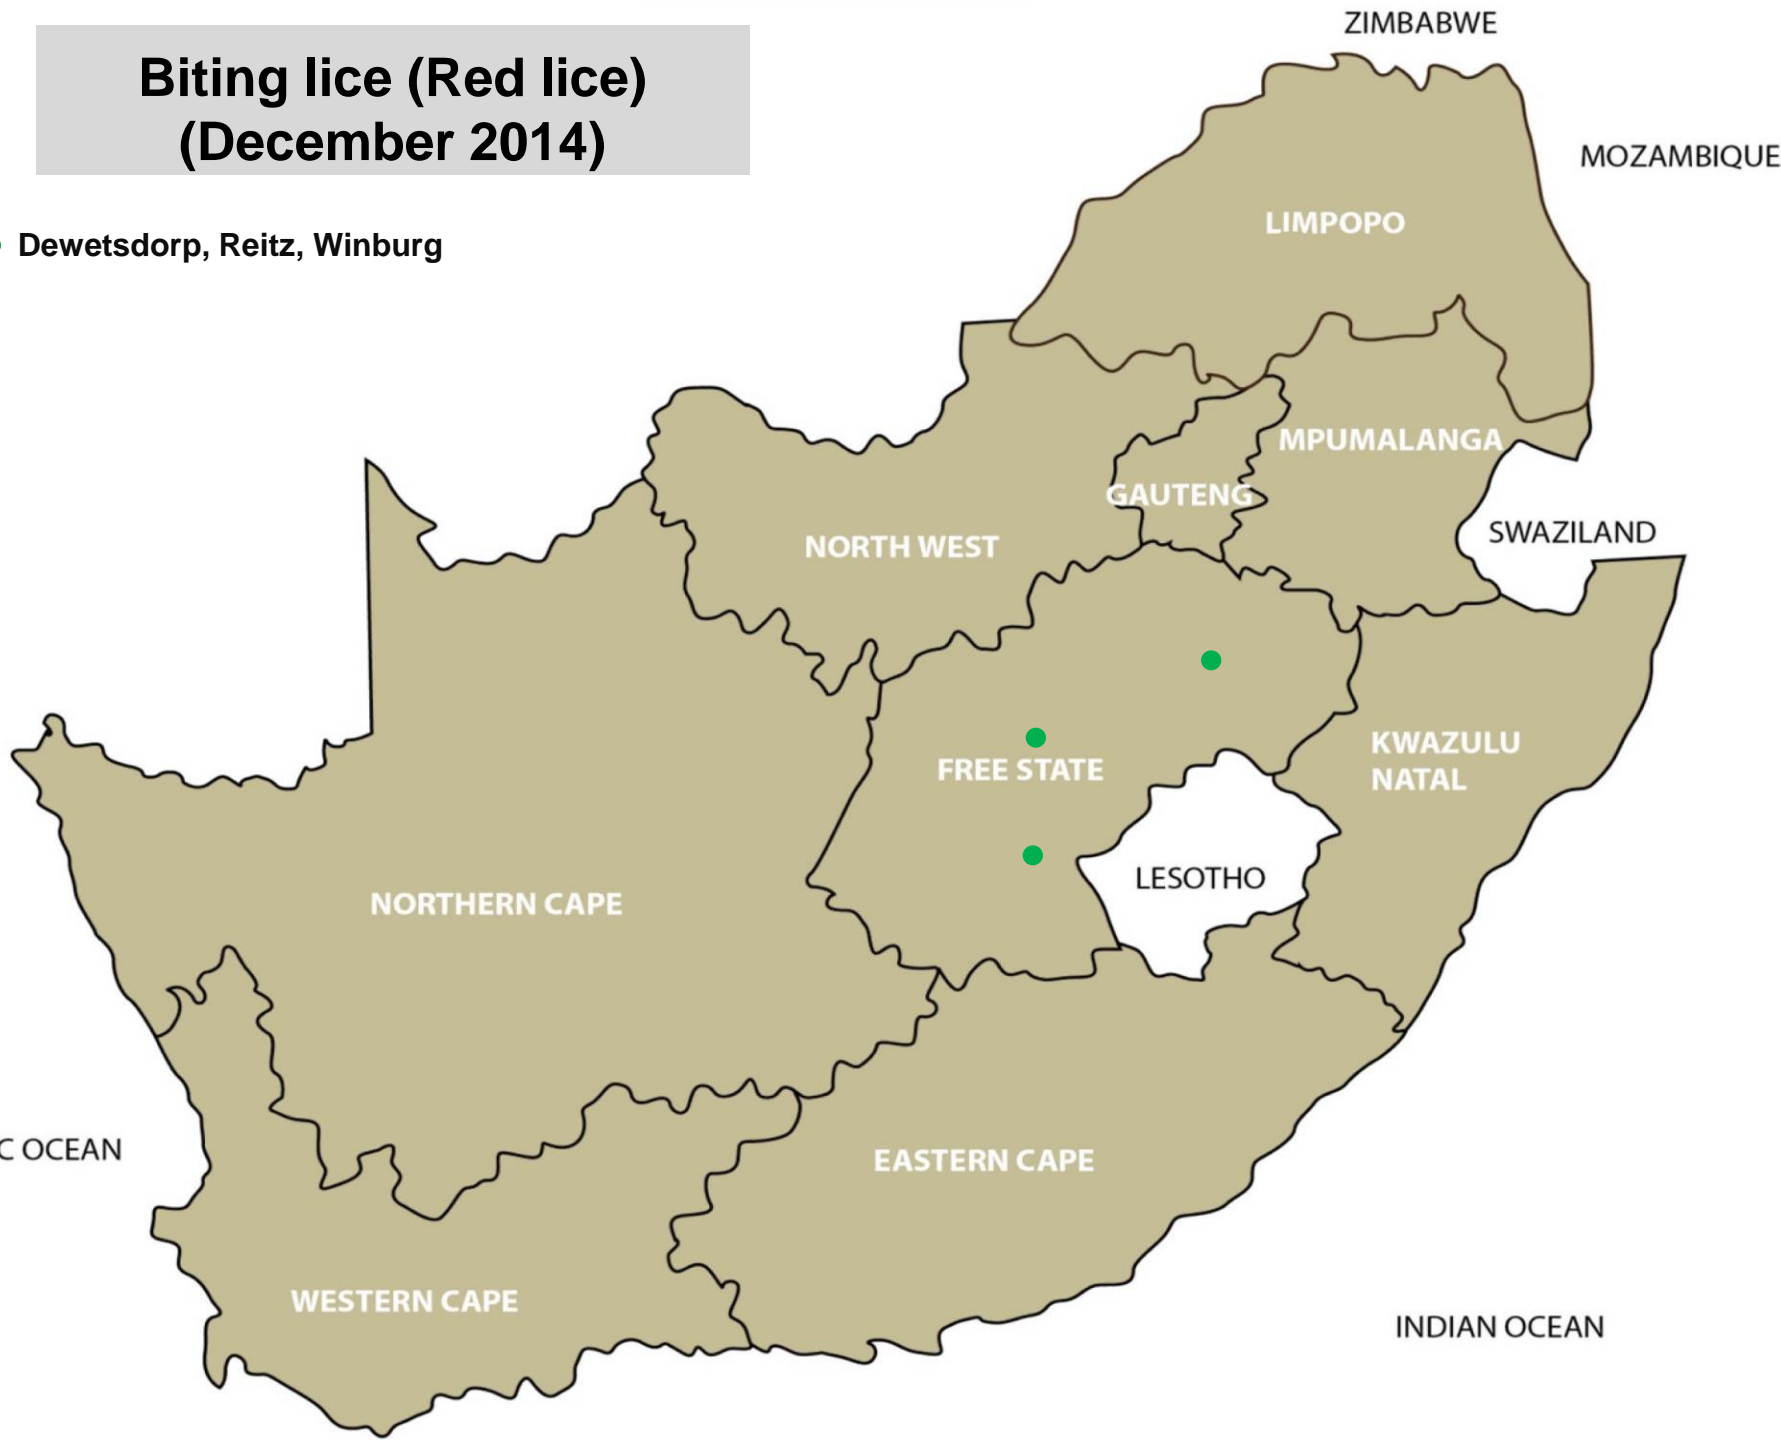

Bont-legged ticks (December 2014)

- Balfour, Lydenburg, Standerton, Volksrust, Bapsfontein, Bronkhorstspuit, Pretoria, Lephalale, Mokopane, Brits, Christiana, Schweizer-Reneke, Stella, Bethlehem, Bloemfontein, Bultfontein, Clocolan, Dewetsdorp, Ficksburg, Frankfort, Hoopstad, Kroonstad, Memel, Parys, Viljoenskroon, Villiers, Vrede, Wesselsbron, Winburg, Bergville, Dundee, Malmesbury, Oudtshoorn

Red-legged tick (December 2014)

- Balfour, Volksrust, Bapsfontein, Christiana, Leeudoringstad, Swartruggens, Bultfontein, Hoopstad, Kroonstad, Memel, Parys, Villiers, Vrede, Winburg, Underberg

Paralysis ticks (December 2014)

● Parys, Villiers, Kokstad

Biting lice (Red lice) (December 2014)

● Dewetsdorp, Reitz, Winburg

Sucking lice (Blue lice) (December 2014)

● Villiers, Aliwal North

Blowflies (December 2014)

- Balfour, Ermelo, Volksrust, Bronkhorstspuit, Mokopane, Brits, Swartruggens, Clocolan, Dewetsdorp, Hoopstad, Reitz, Winburg, Aliwal North, Heidelberg

Screw-worm (December 2014)

- Lydenburg, Nelspruit, Bronkhorstspuit, Mokopane, Vaalwater, Swartruggens, Reitz, Winburg, Mtubatuba, Alexandria, Port Alfred

Nasal bot (December 2014)

- Bethal, Bronkhorstspuit, Clocolan, Hoopstad, Parys, Reitz, Villiers, Winbug, Mtubatuba