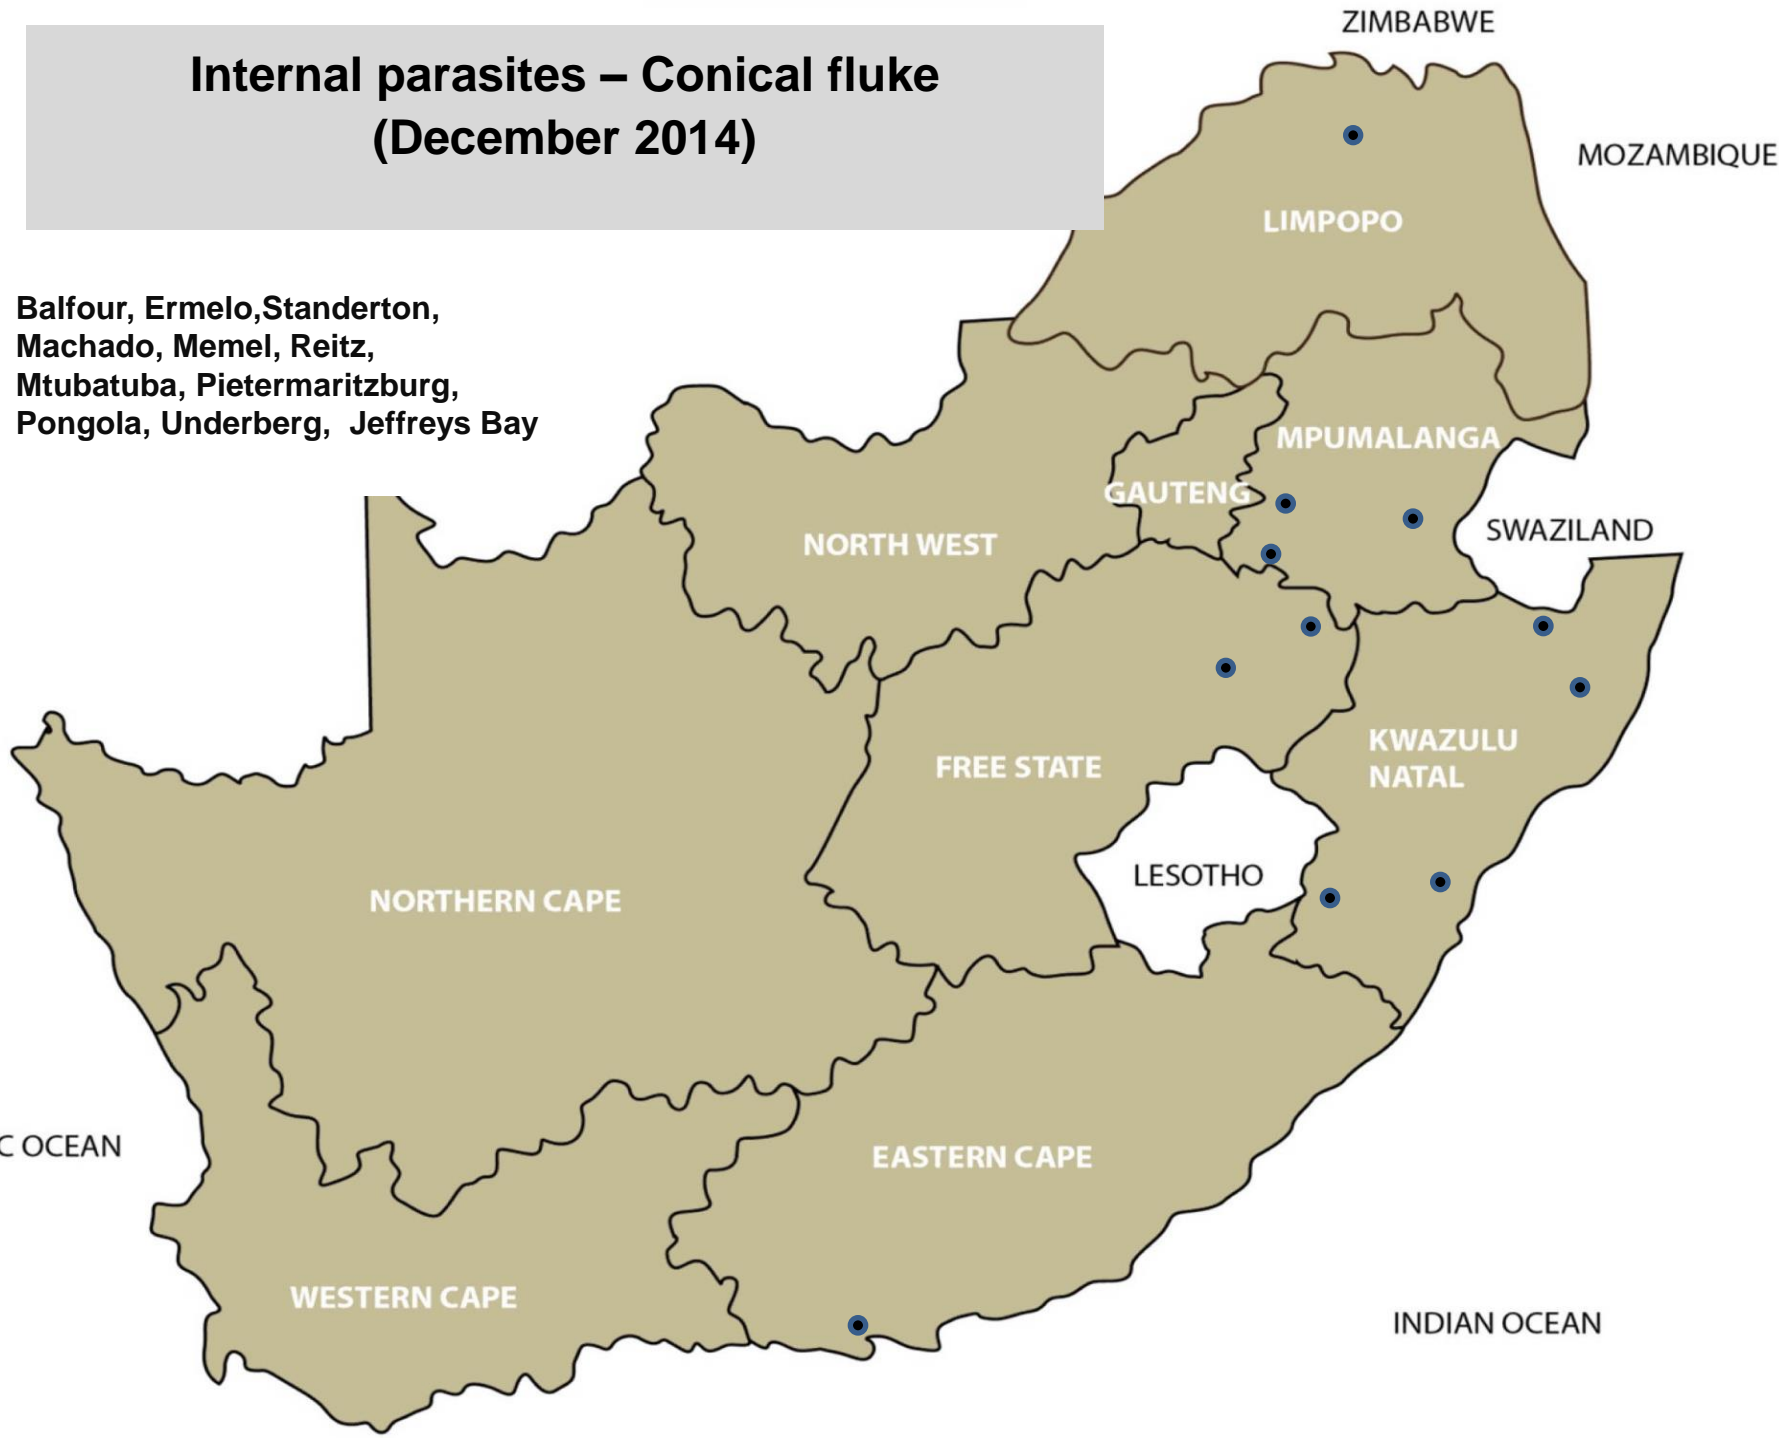

● **Tapeworms:** Ermelo, Volksrust, Bronkhorstspuit, Pretoria, Polokwane, Ventersdorp, Bloemfontein, Clocolan, Ficksburg, Ladybrand/Excelsior, Memel, Parys, Reitz, Villiers, Vrede, Winburg, Aliwal North, Beaufort-West, Caledon, Malmesbury

● **Cysticercosis (measles):** Ermelo, Nelspruit, Bapsfontein, Kokstad, Malmesbury

Internal parasites – Liver fluke worms (December 2014)

- Ermelo, Bapsfontein, Pretoria, Reitz, Dundee, Estcourt, Stellenbosch

Internal parasites – Conical fluke (December 2014)

- Balfour, Ermelo, Standerton, Machado, Memel, Reitz, Mtubatuba, Pietermaritzburg, Pongola, Underberg, Jeffreys Bay

Internal parasites – *Parafilaria* (December 2014)

- Mokopane, Polokwane, Brits, Swartruggens, Zastron, Mtubatuba, Pongola

Blue ticks (December 2014)

- Balfour, Ermelo, Grootvlei, Lydenburg, Middelburg, Nelspruit, Volksrust, Bapsfontein, Pretoria, Mokopane, Polokwane, Leeudoringstad, Schweizer-Reneke, Stella, Swartruggens, Ventersdorp, Bethlehem, Clocolan, Ficksburg, Frankfort, Hoopstad, Memel, Parys, Reitz, Villiers, Vrede, Winburg, Zastron, Bergville, Dundee, Estcourt, Howick, Kokstad, Mooi River, Mtubatuba, Pietermaritzburg, Pongola, Underberg, Alexandria, George, Heidelberg, Malmesbury, Riversdale