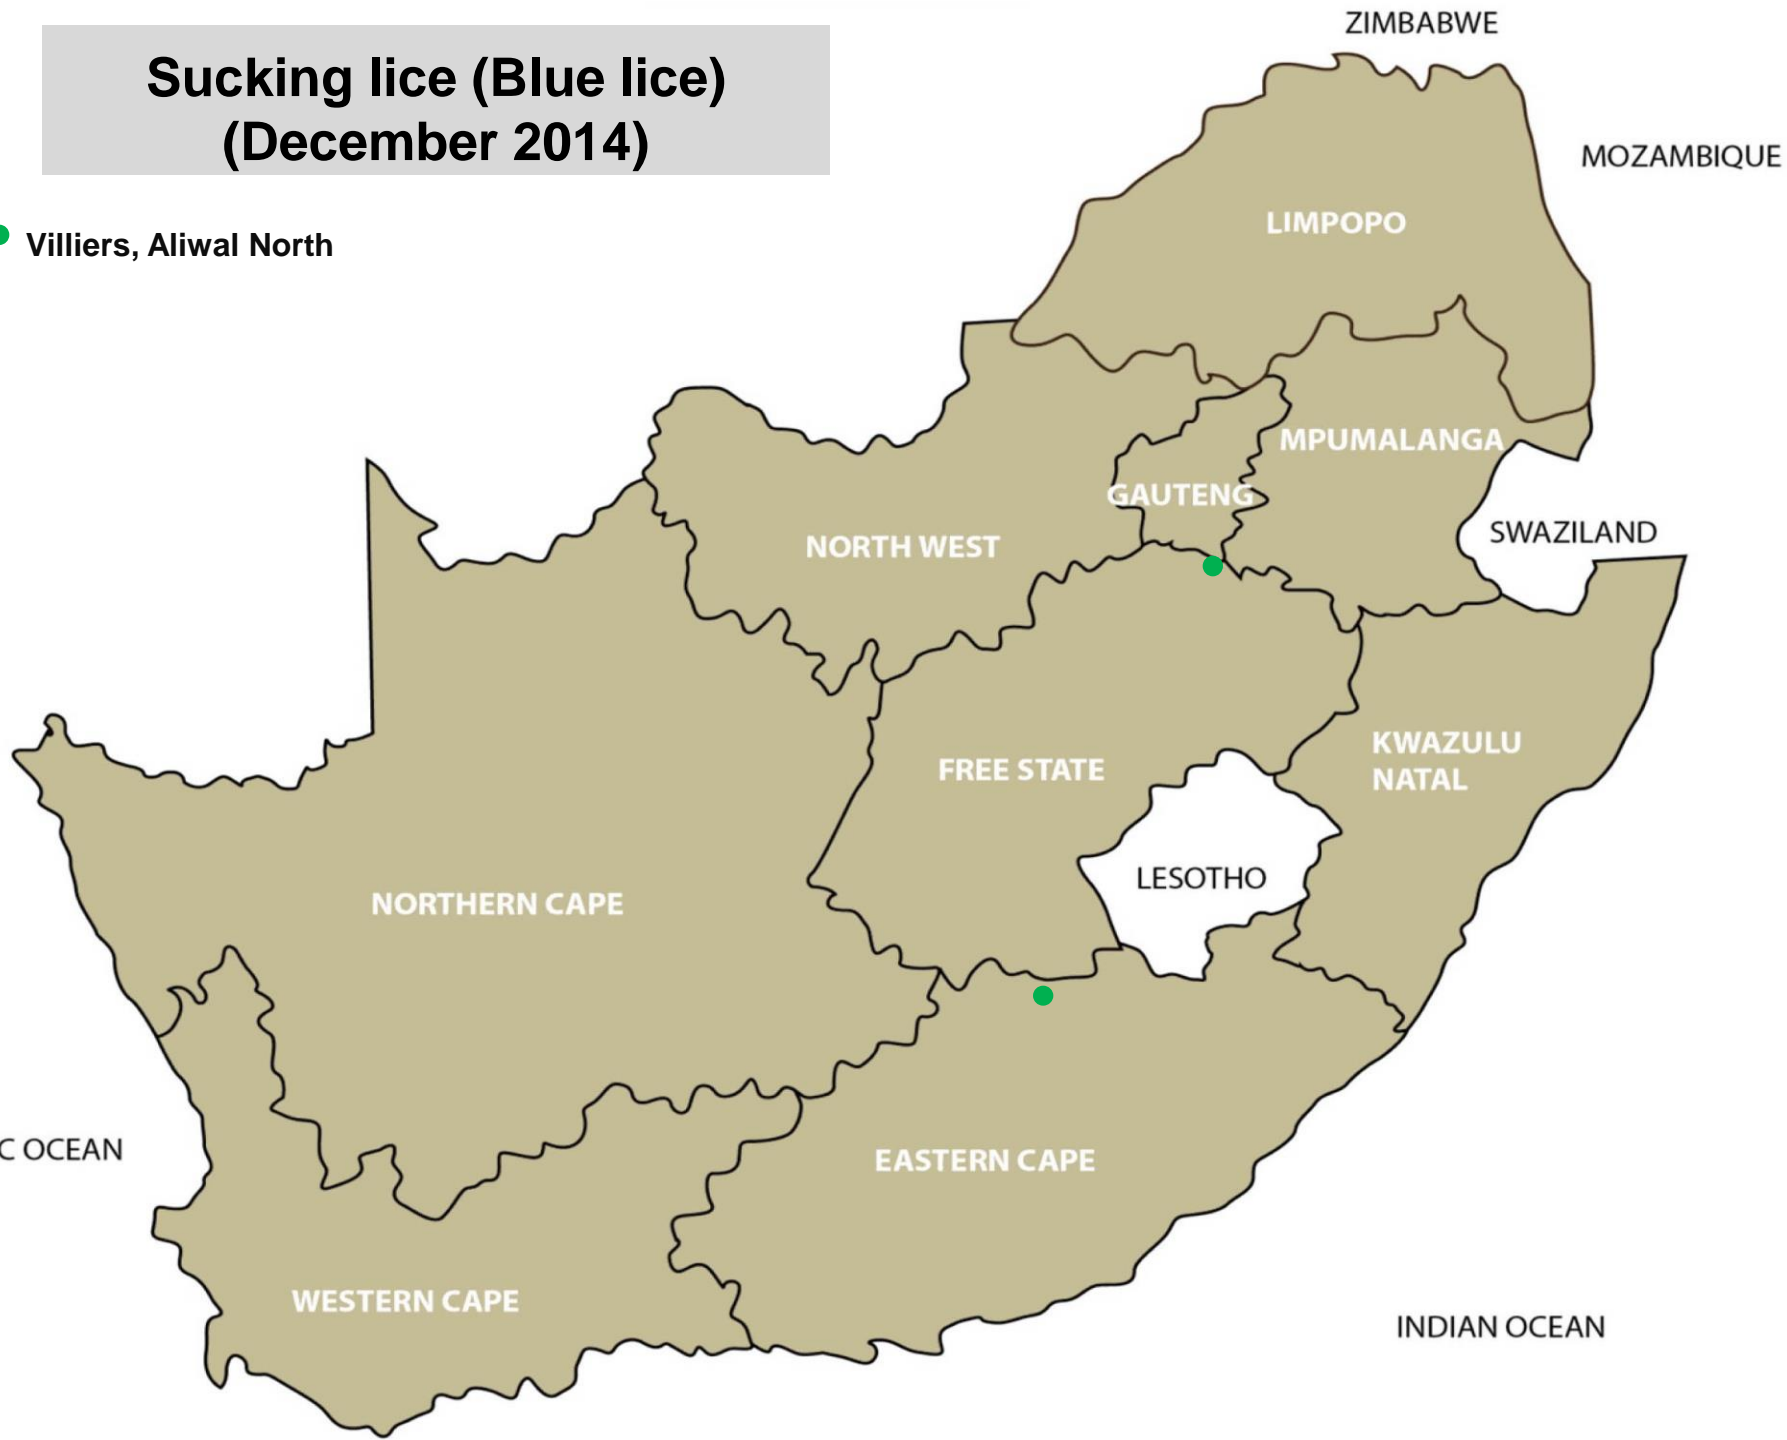

● Parys, Villiers, Kokstad

Biting lice (Red lice) (December 2014)

● Dewetsdorp, Reitz, Winburg

Sucking lice (Blue lice) (December 2014)

● Villiers, Aliwal North

Blowflies (December 2014)

- Balfour, Ermelo, Volksrust, Bronkhorstspuit, Mokopane, Brits, Swartruggens, Clocolan, Dewetsdorp, Hoopstad, Reitz, Winburg, Aliwal North, Heidelberg

Screw-worm (December 2014)

- Lydenburg, Nelspruit, Bronkhorstspuit, Mokopane, Vaalwater, Swartruggens, Reitz, Winburg, Mtubatuba, Alexandria, Port Alfred

Nasal bot (December 2014)

- Bethal, Bronkhorstspuit, Clocolan, Hoopstad, Parys, Reitz, Villiers, Winbug, Mtubatuba

Coccidiosis (December 2014)

- Bronkhorstspuit, Pretoria, Machado, Polokwane, Ventersdorp, Bloemfontein, Clocolan, Reitz, Villiers, Dundee, Estcourt, Mooi River, Mtubatuba, Underberg, Jeffreys Bay, Heidelberg, Malmesbury

Tick transmitted disease - African redwater (December 2014)

- Ermelo, Grootvlei, Bapsfontein, Machado, Polokwane, Frankfort, Parys, Viljoenskroon, Villiers, Bergville, Camperdown, Dundee, Estcourt, Howick, Ingogo, Kokstad, Mtubatuba, Newcastle, Pietermaritzburg, Pongola, Underberg, Alexandria, Humansdorp, Uitenhage, Caledon, George, Heidelberg, Wellington