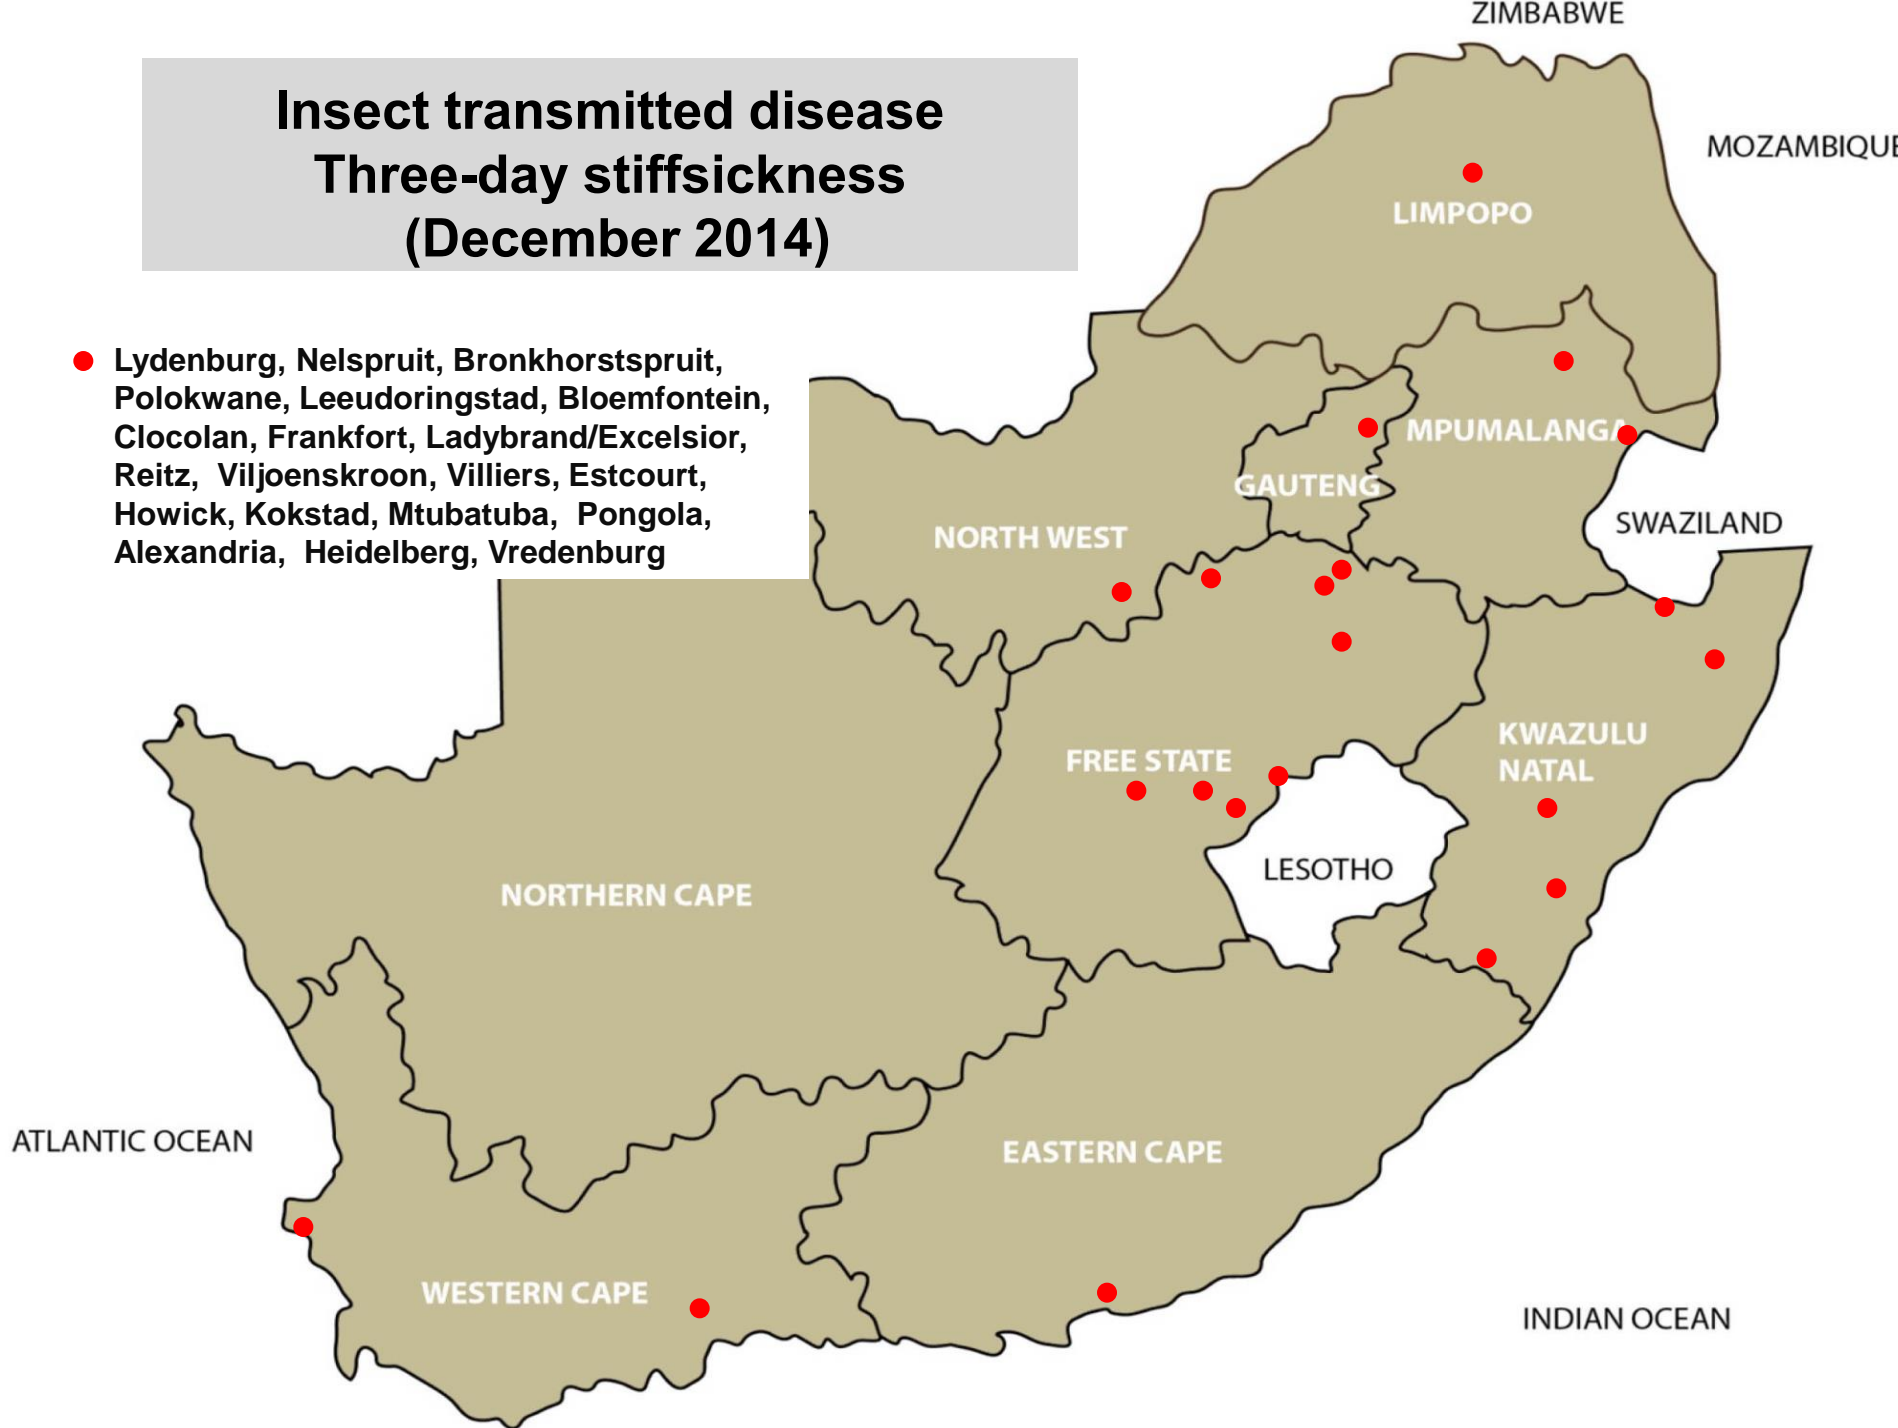

- Ermelo, Piet Retief, Machado, Bloemfontein, Bothaville, Clocolan, Hoopstad, Kroonstad, Ladybrand/Excelsior, Reitz, Villiers, Vrede, Winburg, Dundee, Estcourt

Venereal diseases (December 2014)

● **Vibriosis:** Bloemfontein,
Ladybrand/Excelsior, Winburg,

● **Peestersiekte:**

Insect and tick transmitted disease Lumpy skin disease (December 2014)

- Bethal, Nelspruit, Bronkhorstspuit, Machado, Mokopane, Stella, Clocolan, Frankfort, Harrismith, Hoopstad, Winburg, Dundee, Estcourt, Kokstad, Mtubatuba, Newcastle, Pongola, Underberg, Vryheid, Alexandria, Caledon, Darling, Heidelberg, Malmesbury, Oudtshoorn, Riversdale, Stellenbosch, Kimberley

Insect transmitted disease Three-day stiffnessickness (December 2014)

- Lydenburg, Nelspruit, Bronkhorstspuit, Polokwane, Leeudoringstad, Bloemfontein, Clocolan, Frankfort, Ladybrand/Excelsior, Reitz, Viljoenskroon, Villiers, Estcourt, Howick, Kokstad, Mtubatuba, Pongola, Alexandria, Heidelberg, Vredenburg

Insect transmitted disease – Blue tongue (December 2014)

- Leeudoringstad, Ventersdorp, Bethlehem, Dewetsdorp, Ficksbug, Reitz, Winburg, Howick, Newcastle, Aliwal North, Humansdorp, Jeffreys Bay, George, Heidelberg, Malmesbury, Oudtshoorn, Riversdale, Stellenbosch, Wellington