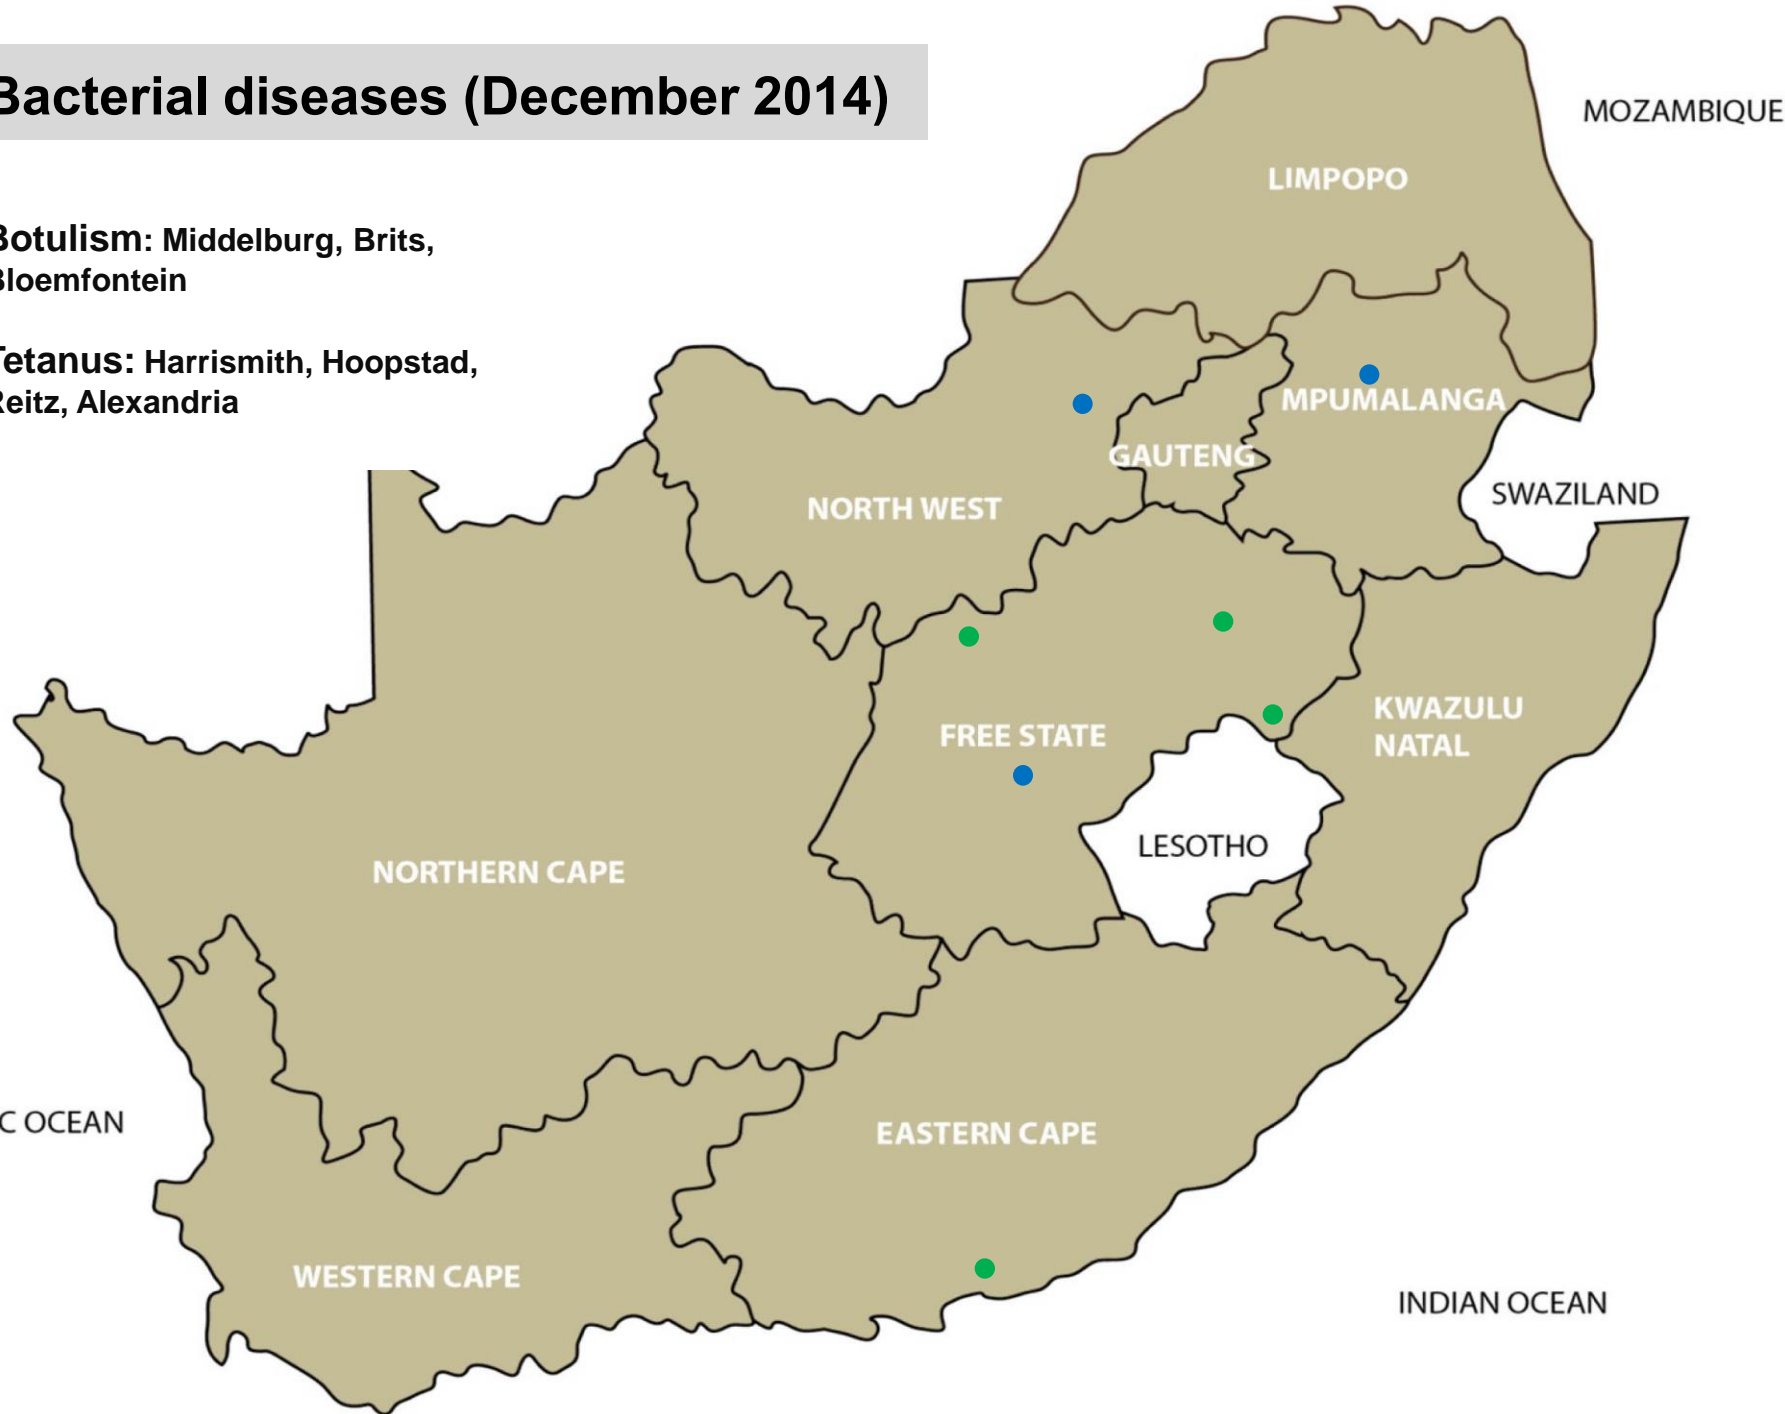

Bacterial disease - Salmonellosis (December 2014)

- Bronkhorstspuit, Leeudoringstad, Clocolan, Estcourt, Newcastle, Malmesbury

Bacterial disease – Enzootic abortion (December 2014)

● Beaufort West

Bacterial disease – Johnes disease (December 2014)

- Balfour, Grootvlei, Bethlehem, Clocolan, Villiers, Vrede, Kokstad, Newcastle, Pietermaritzburg, Underberg, Alexandria, Malmesbury, Kathu

Bacterial disease – Blood gut (sheep) (December 2014)

- Ermelo, Bethlehem, Bothaville, Harrismith, Villiers, Mooi River

Bacterial disease – Pulpy kidney (December 2014)

- Ermelo, Volksrust, Christiana, Bothaville, Clocolan, Harrismith, Hoopstad, Reitz, Villiers, Howick, Kokstad, Newcastle, Underberg, Malmesbury, Riversdale

Bacterial diseases (December 2014)

- **Botulism:** Middelburg, Brits, Bloemfontein
- **Tetanus:** Harrismith, Hoopstad, Reitz, Alexandria

Pneumonia (December 2014)

- Balfour, Ermelo, Grootvlei, Piet Retief, Bapsfontein, Pretoria, Christiana, Bothaville, Clocolan, Reitz, Viljoenskroon, Vrede, Winburg, Bergville, Dundee, Estcourt, Mooi River, Mtubatuba, Pietermaritzburg, Underberg, Humansdorp, Caledon, Darling, Malmesbury, Riversdale, Stellenbosch,