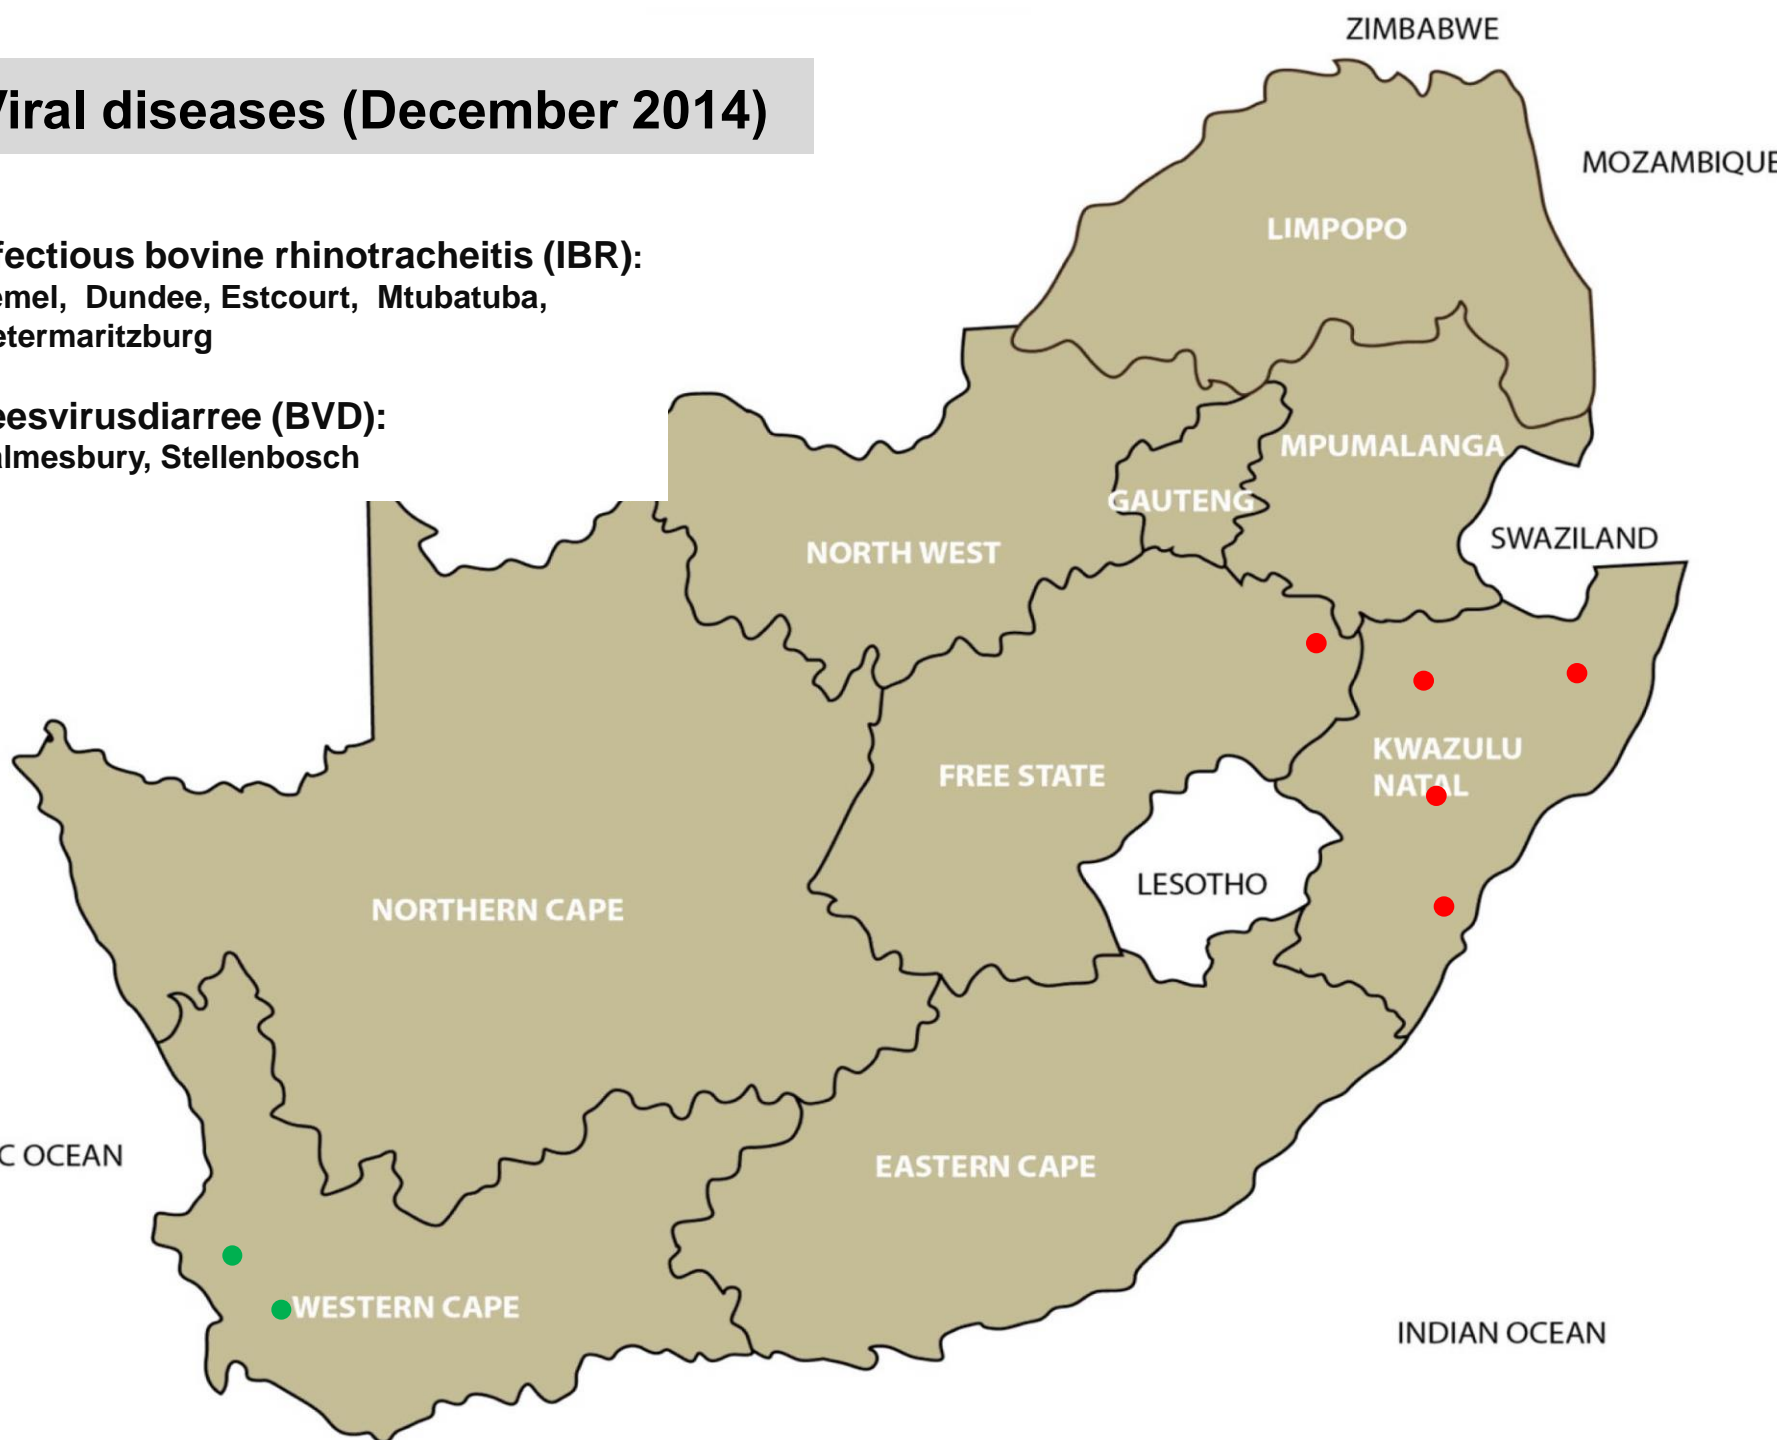

● **Peestersiekte:**

Insect and tick transmitted disease Lumpy skin disease (December 2014)

- Bethal, Nelspruit, Bronkhorstspuit, Machado, Mokopane, Stella, Clocolan, Frankfort, Harrismith, Hoopstad, Winburg, Dundee, Estcourt, Kokstad, Mtubatuba, Newcastle, Pongola, Underberg, Vryheid, Alexandria, Caledon, Darling, Heidelberg, Malmesbury, Oudtshoorn, Riversdale, Stellenbosch, Kimberley

Insect transmitted disease Three-day stiffnessickness (December 2014)

- Lydenburg, Nelspruit, Bronkhorstspuit, Polokwane, Leeudoringstad, Bloemfontein, Clocolan, Frankfort, Ladybrand/Excelsior, Reitz, Viljoenskroon, Villiers, Estcourt, Howick, Kokstad, Mtubatuba, Pongola, Alexandria, Heidelberg, Vredenburg

Insect transmitted disease – Blue tongue (December 2014)

- Leeudoringstad, Ventersdorp, Bethlehem, Dewetsdorp, Ficksbug, Reitz, Winburg, Howick, Newcastle, Aliwal North, Humansdorp, Jeffreys Bay, George, Heidelberg, Malmesbury, Oudtshoorn, Riversdale, Stellenbosch, Wellington

Viral disease - Snotsiekte (BMC) (December 2014)

● Machado, Winburg

Viral diseases (December 2014)

- **Infectious bovine rhinotracheitis (IBR):**
Memel, Dundee, Estcourt, Mtubatuba,
Pietermaritzburg
- **Beesvirusdiarree (BVD):**
Malmesbury, Stellenbosch