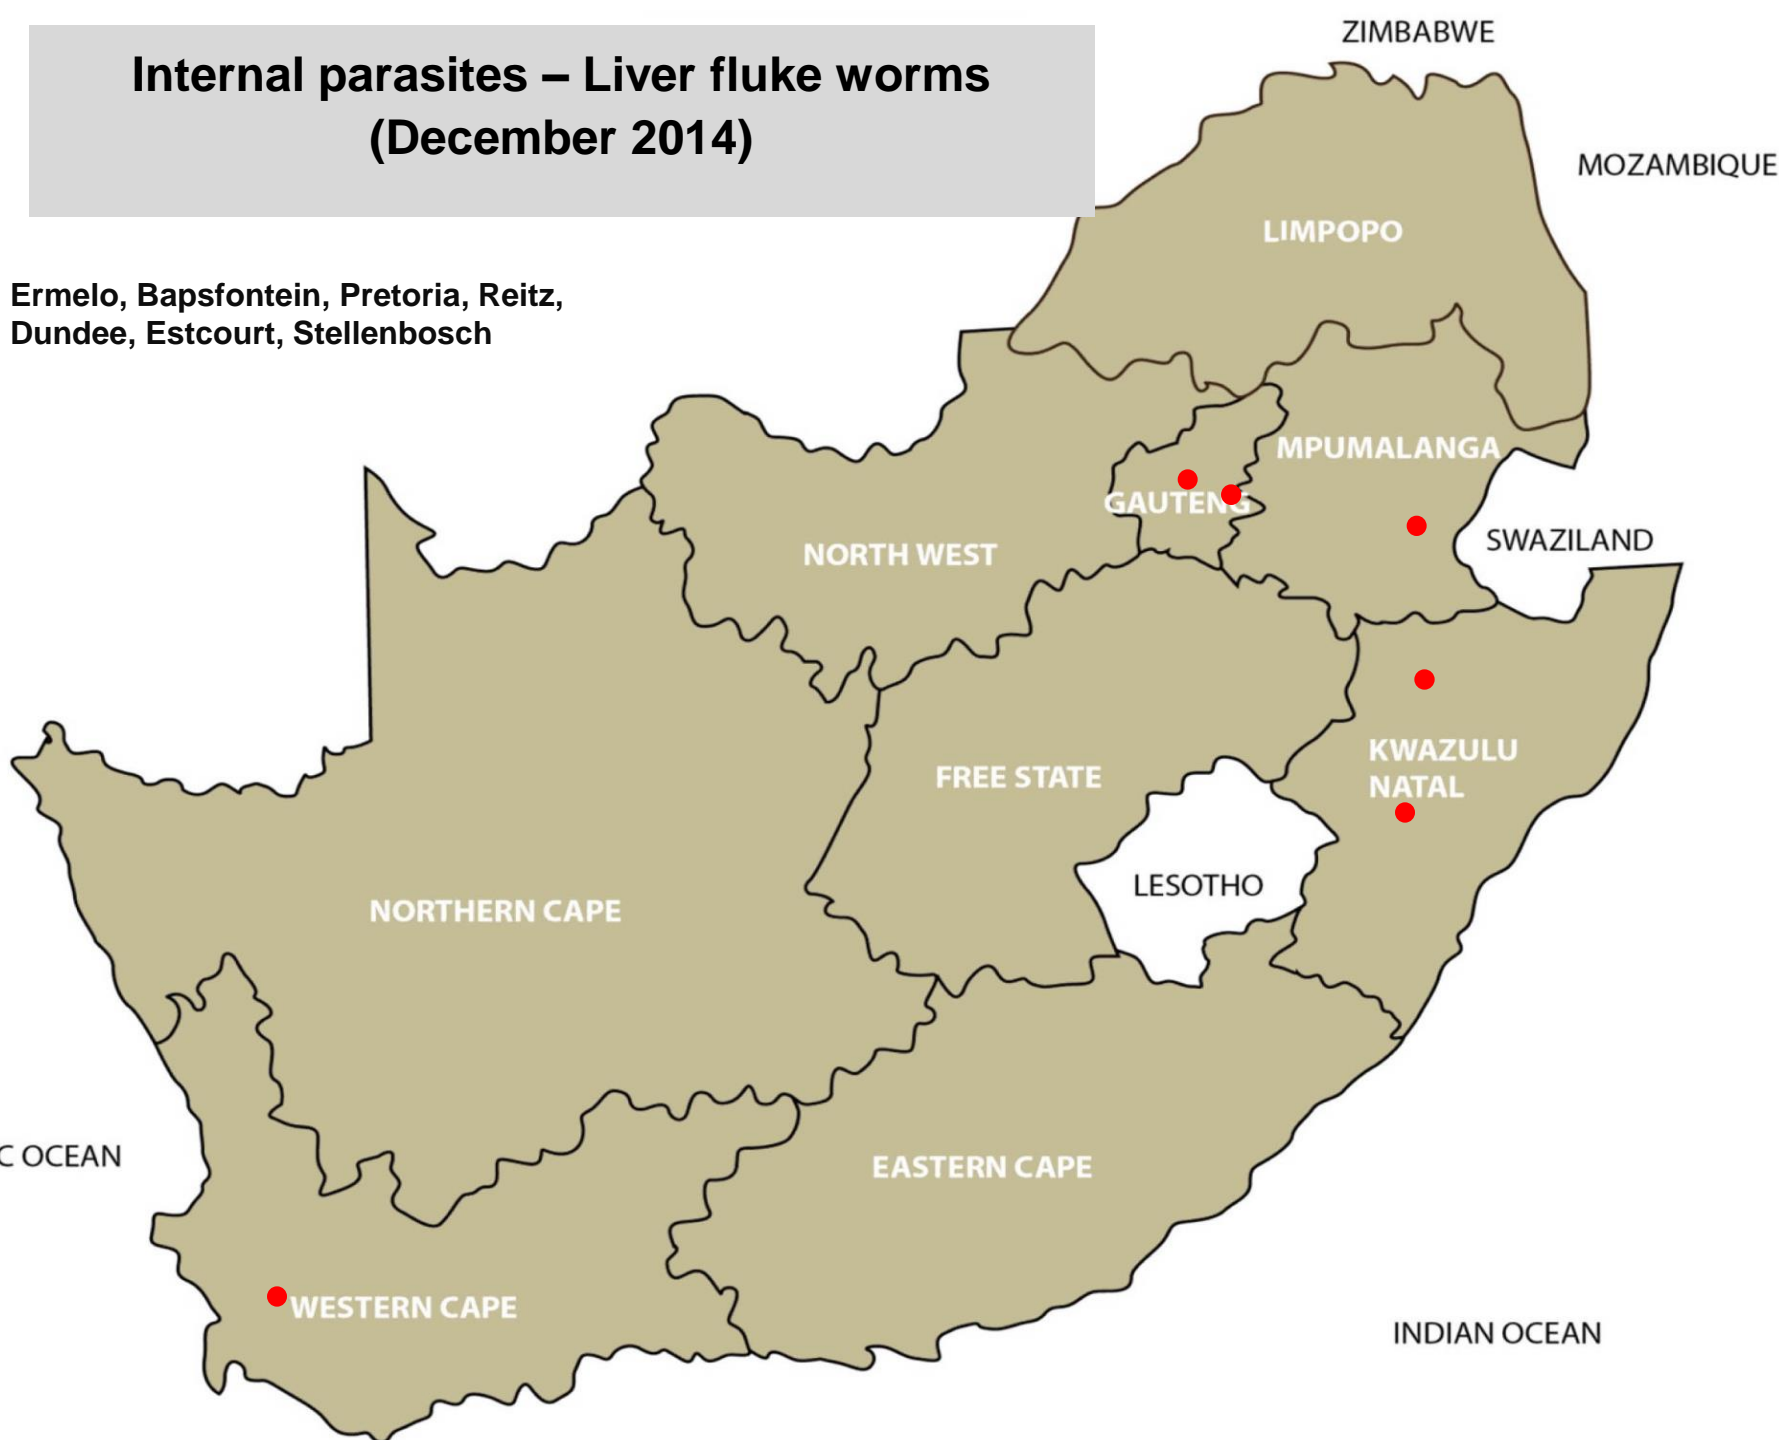

105 Reports (December 2014)

Internal parasites – Roundworms (December 2014)

- Balfour, Bethal, Ermelo, Middelburg, Standerton, Volksrust, Bapsfontein, Bronkhorstspuit, Pretoria, Lephalale, Mokopane, Polokwane, Brits, Leeudoringstad, Stella, Ventersdorp, Bethlehem, Bloemfontein, Clocolan, Ficksburg, Frankfort, Hoopstad, Kroonstad, Ladybrand/Excelsior, Memel, Parys, Reitz, Villiers, Vrede, Winburg, Zastron, Bergville, Dundee, Estcourt, Howick, Mtubatuba, Newcastle, Pietermaritzburg, Pongola, Aliwal North, Graaff-Reinet, Humansdorp, Uitenhage, Beaufort-West, Caledon, George, Heidelberg, Malmesbury, Stellenbosch, Kimberley

Internal parasites – Resistant roundworms (December 2014)

- Middelburg, Pretoria, Schweizer-Reneke, Clocolan, Hoopstad, Reitz, Dundee, Aliwal North, Port Alfred, Riversdale

Internal parasites – Tapeworms (December 2014)

● **Tapeworms:** Ermelo, Volksrust, Bronkhorstspuit, Pretoria, Polokwane, Ventersdorp, Bloemfontein, Clocolan, Ficksburg, Ladybrand/Excelsior, Memel, Parys, Reitz, Villiers, Vrede, Winburg, Aliwal North, Beaufort-West, Caledon, Malmesbury

● **Cysticercosis (measles):** Ermelo, Nelspruit, Bapsfontein, Kokstad, Malmesbury

Internal parasites – Liver fluke worms (December 2014)

- Ermelo, Bapsfontein, Pretoria, Reitz, Dundee, Estcourt, Stellenbosch