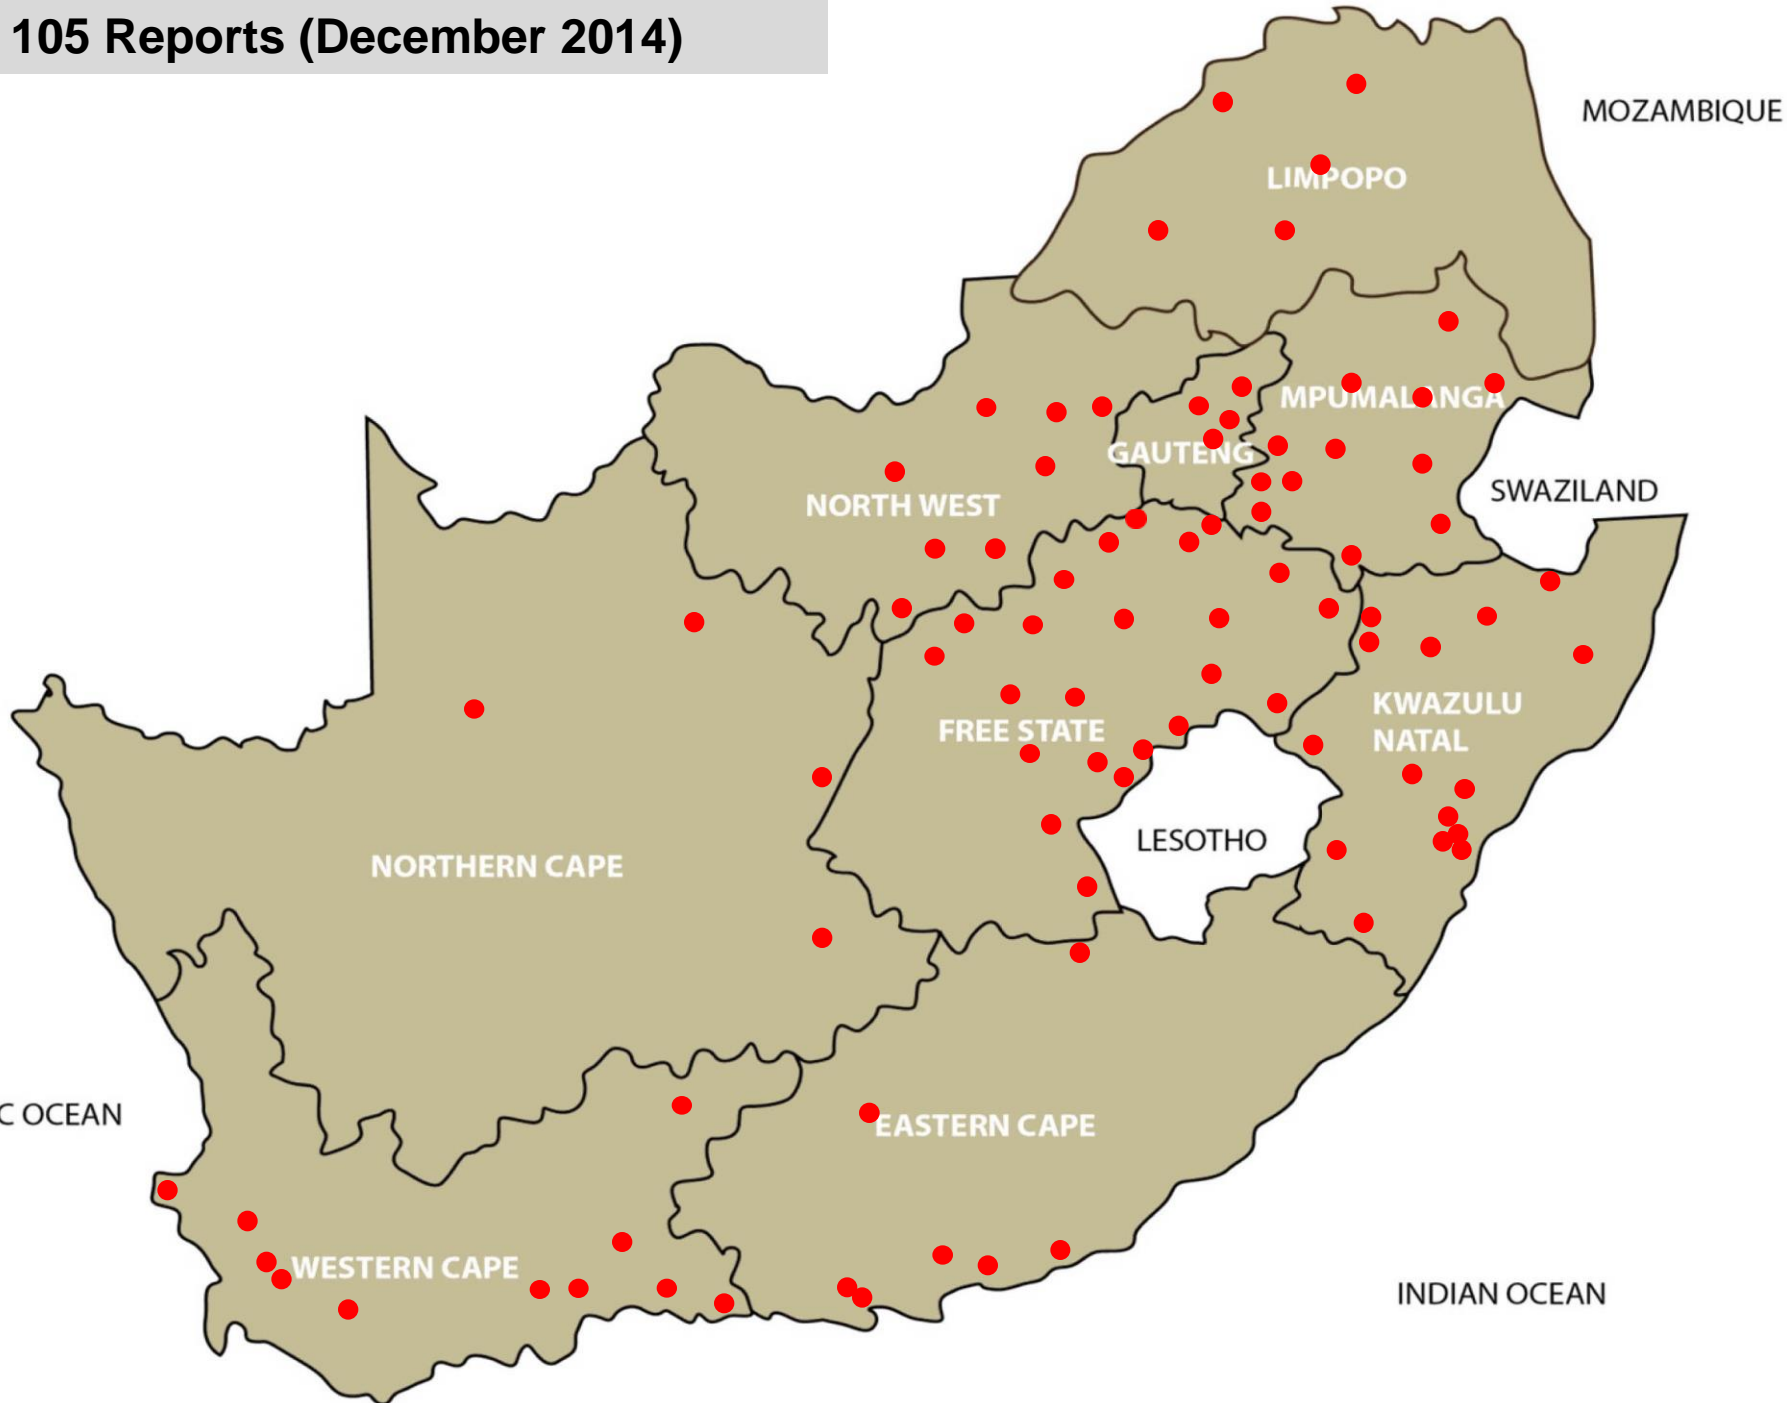

105 Reports (December 2014)

Internal parasites – Roundworms (December 2014)

- Balfour, Bethal, Ermelo, Middelburg, Standerton, Volksrust, Bapsfontein, Bronkhorstspuit, Pretoria, Lephalale, Mokopane, Polokwane, Brits, Leeudoringstad, Stella, Ventersdorp, Bethlehem, Bloemfontein, Clocolan, Ficksburg, Frankfort, Hoopstad, Kroonstad, Ladybrand/Excelsior, Memel, Parys, Reitz, Villiers, Vrede, Winburg, Zastron, Bergville, Dundee, Estcourt, Howick, Mtubatuba, Newcastle, Pietermaritzburg, Pongola, Aliwal North, Graaff-Reinet, Humansdorp, Uitenhage, Beaufort-West, Caledon, George, Heidelberg, Malmesbury, Stellenbosch, Kimberley

Internal parasites – Resistant roundworms (December 2014)

- Middelburg, Pretoria, Schweizer-Reneke, Clocolan, Hoopstad, Reitz, Dundee, Aliwal North, Port Alfred, Riversdale

Internal parasites – Tapeworms (December 2014)

● **Tapeworms:** Ermelo, Volksrust, Bronkhorstspuit, Pretoria, Polokwane, Ventersdorp, Bloemfontein, Clocolan, Ficksburg, Ladybrand/Excelsior, Memel, Parys, Reitz, Villiers, Vrede, Winburg, Aliwal North, Beaufort-West, Caledon, Malmesbury

● **Cysticercosis (measles):** Ermelo, Nelspruit, Bapsfontein, Kokstad, Malmesbury

Internal parasites – Liver fluke worms (December 2014)

- Ermelo, Bapsfontein, Pretoria, Reitz, Dundee, Estcourt, Stellenbosch