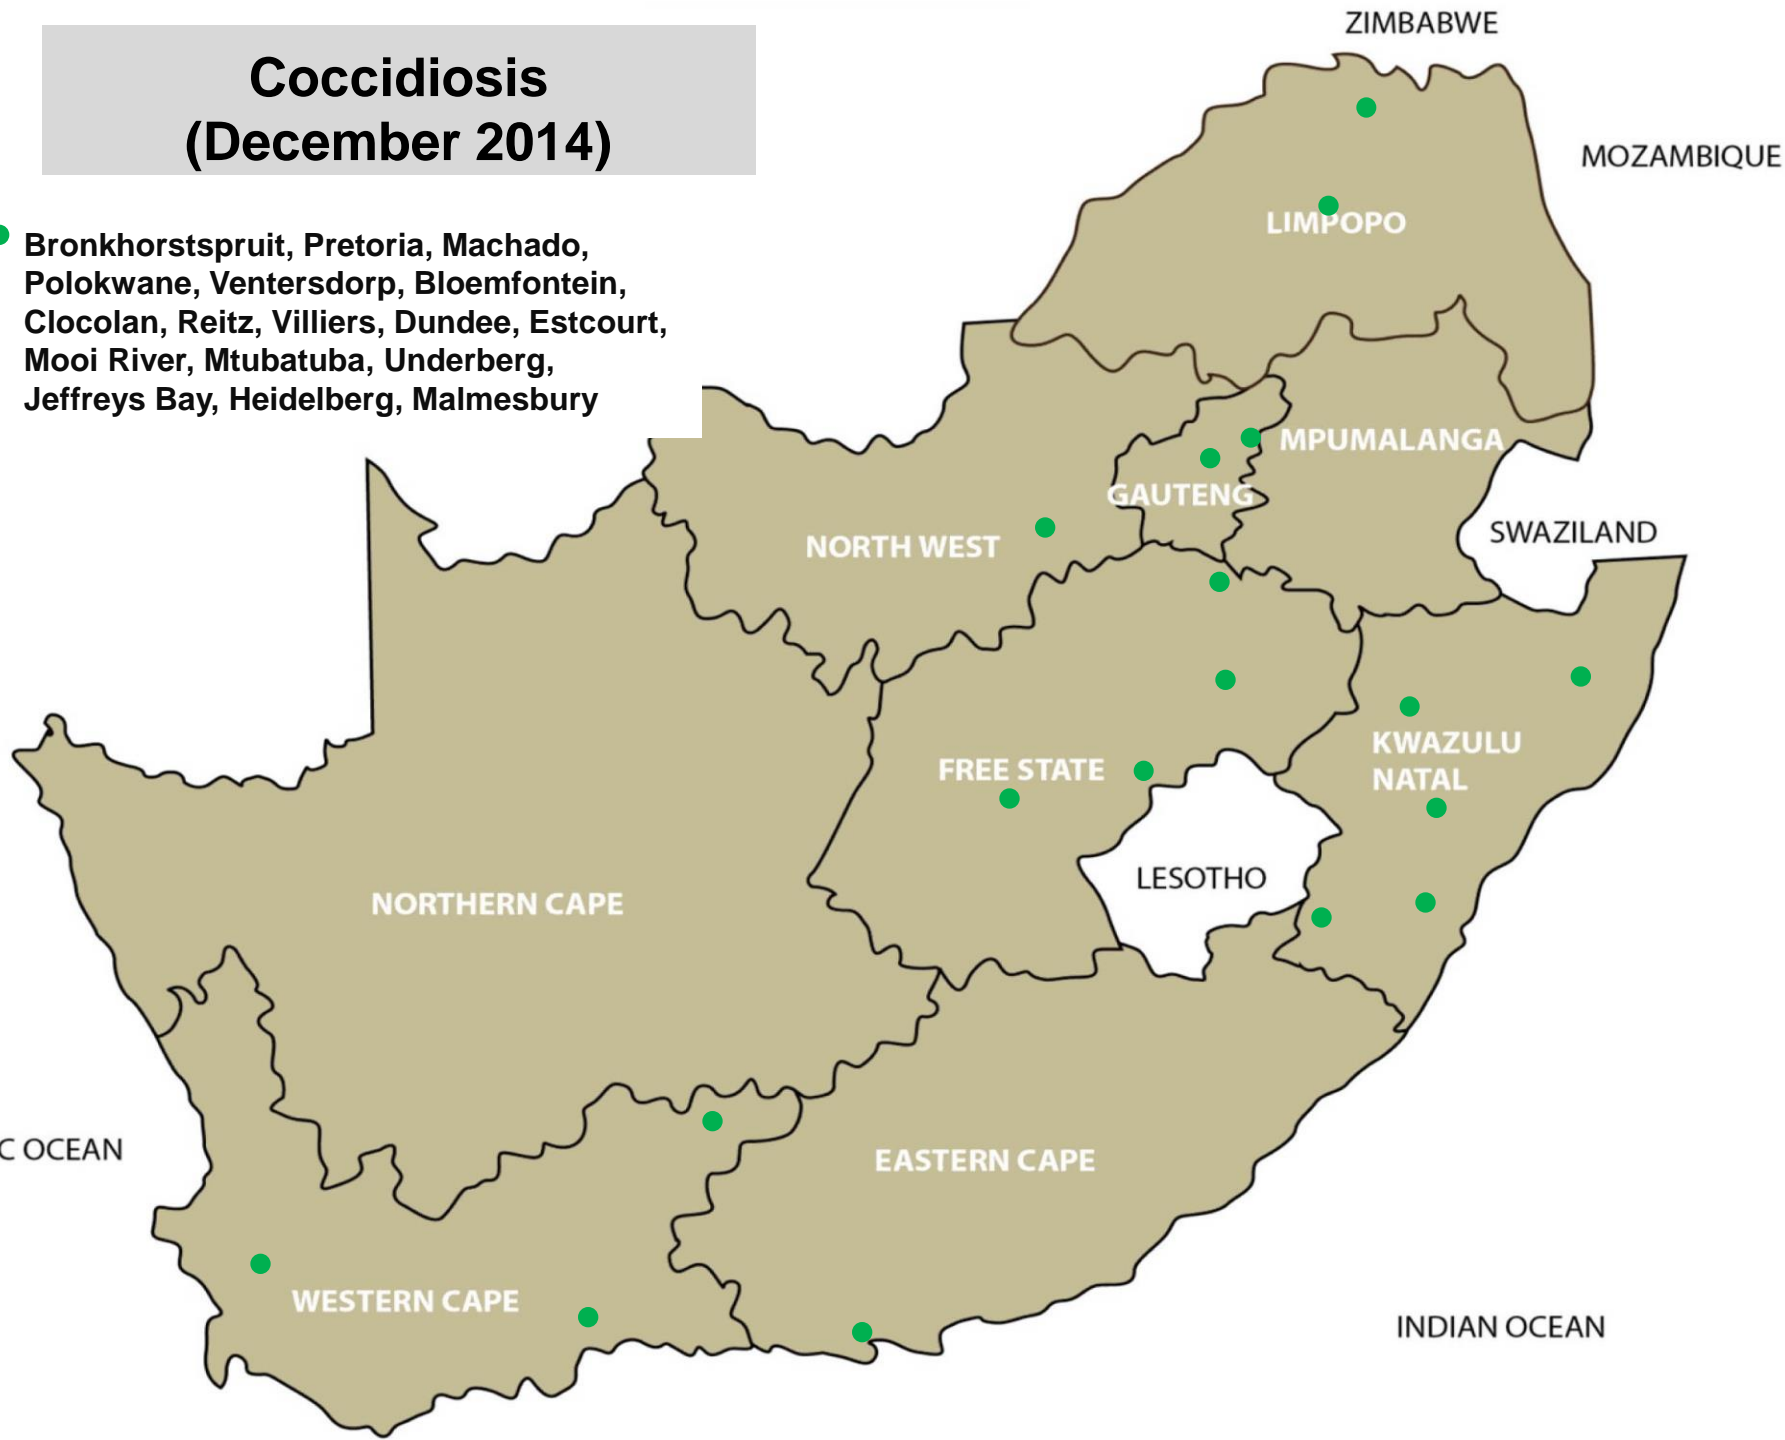

● Parys, Villiers, Kokstad

Biting lice (Red lice) (December 2014)

● Dewetsdorp, Reitz, Winburg

Sucking lice (Blue lice) (December 2014)

● Villiers, Aliwal North

Blowflies (December 2014)

- Balfour, Ermelo, Volksrust, Bronkhorstspuit, Mokopane, Brits, Swartruggens, Clocolan, Dewetsdorp, Hoopstad, Reitz, Winburg, Aliwal North, Heidelberg

Screw-worm (December 2014)

- Lydenburg, Nelspruit, Bronkhorstspuit, Mokopane, Vaalwater, Swartruggens, Reitz, Winburg, Mtubatuba, Alexandria, Port Alfred

Nasal bot (December 2014)

- Bethal, Bronkhorstspuit, Clocolan, Hoopstad, Parys, Reitz, Villiers, Winbug, Mtubatuba

Coccidiosis (December 2014)

- Bronkhorstspuit, Pretoria, Machado, Polokwane, Ventersdorp, Bloemfontein, Clocolan, Reitz, Villiers, Dundee, Estcourt, Mooi River, Mtubatuba, Underberg, Jeffreys Bay, Heidelberg, Malmesbury

Tick transmitted disease - African redwater (December 2014)

- Ermelo, Grootvlei, Bapsfontein, Machado, Polokwane, Frankfort, Parys, Viljoenskroon, Villiers, Bergville, Camperdown, Dundee, Estcourt, Howick, Ingogo, Kokstad, Mtubatuba, Newcastle, Pietermaritzburg, Pongola, Underberg, Alexandria, Humansdorp, Uitenhage, Caledon, George, Heidelberg, Wellington