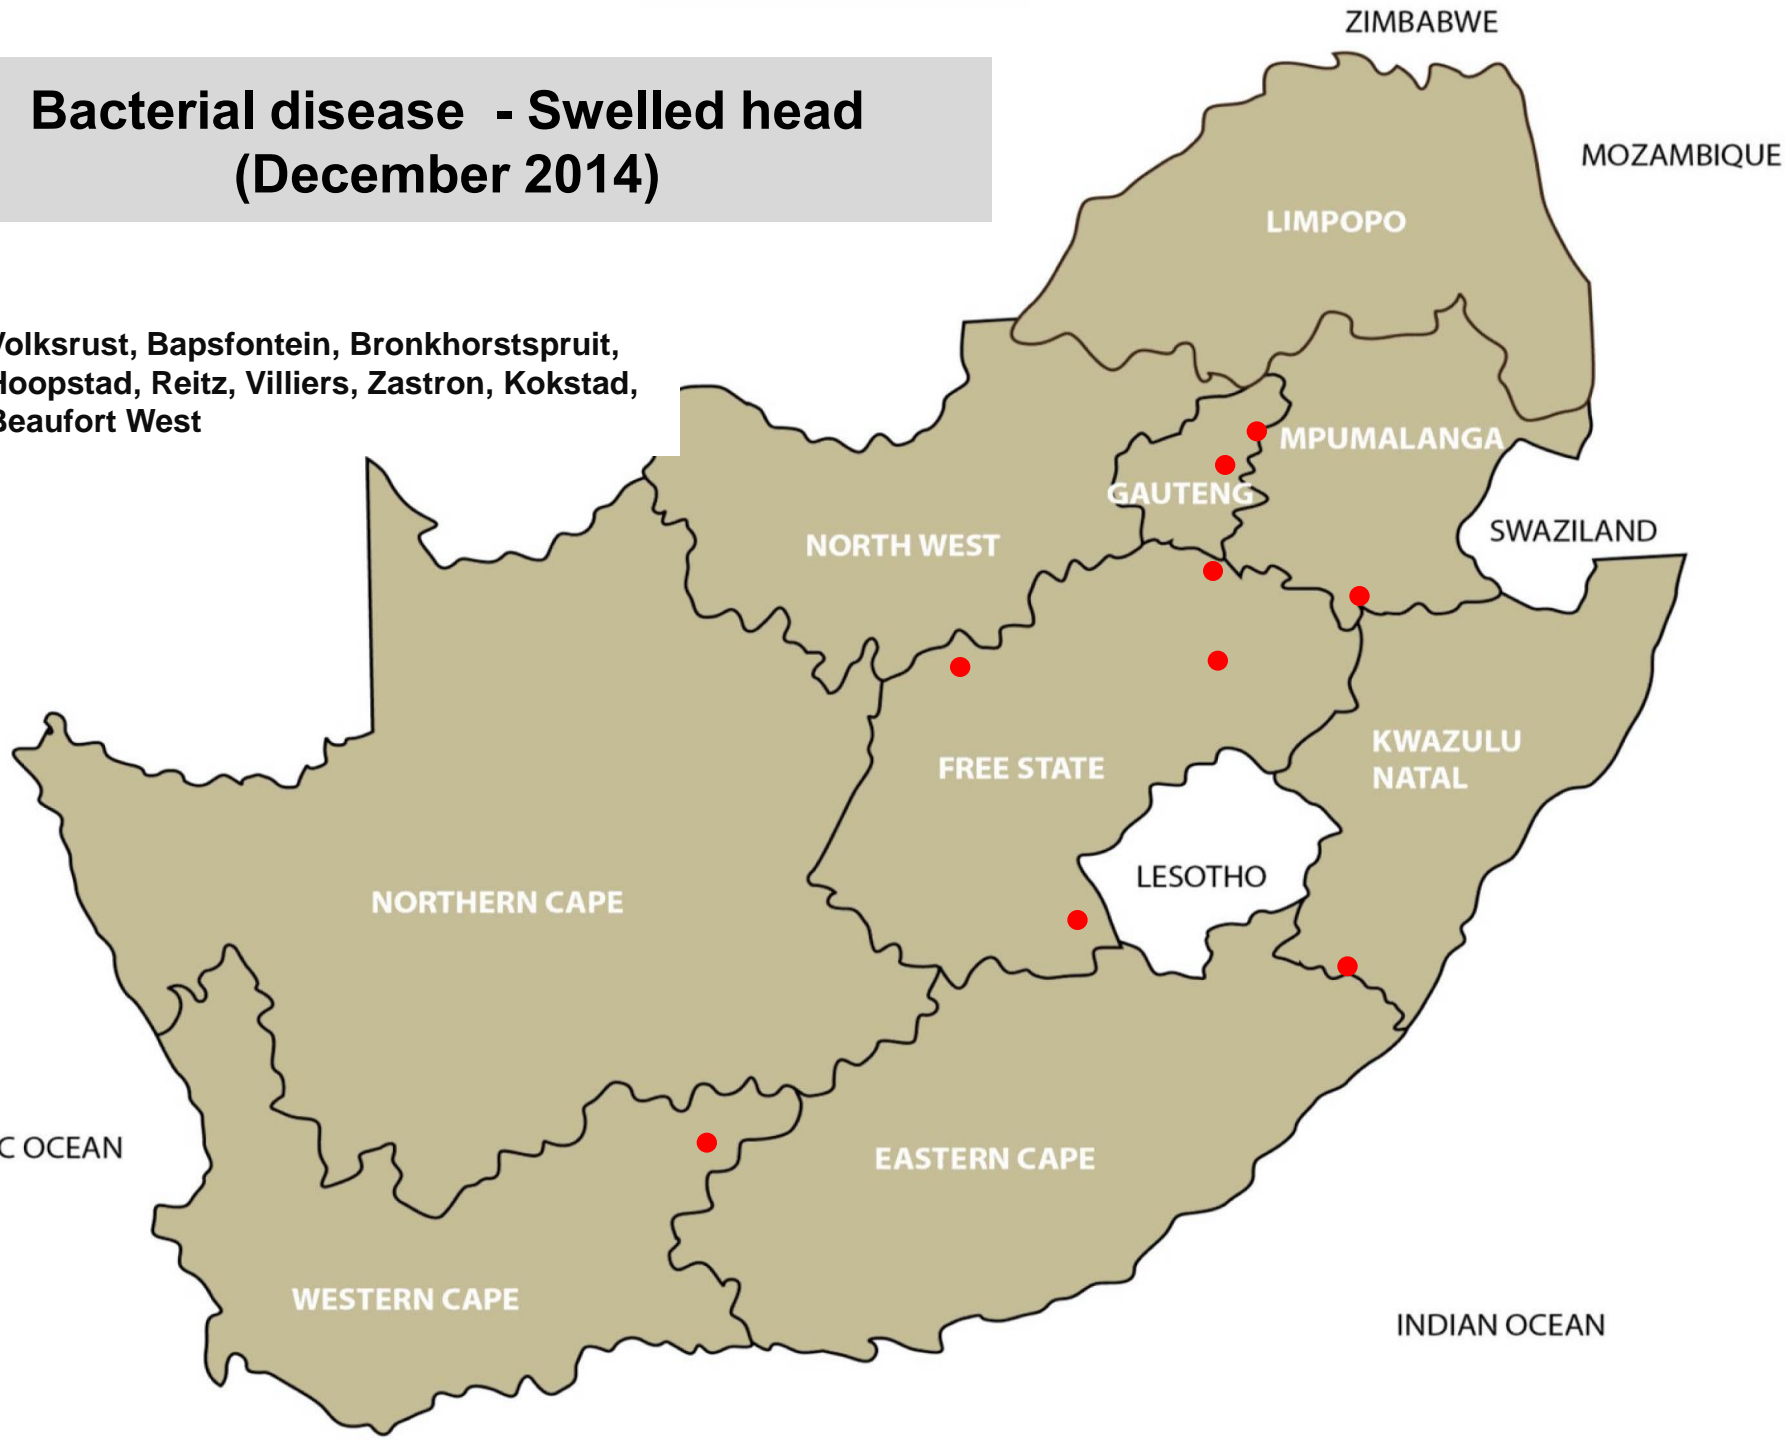

Bacterial disease - Salmonellosis (December 2014)

- Bronkhorstspuit, Leeudoringstad, Clocolan, Estcourt, Newcastle, Malmesbury

Bacterial disease – Enzootic abortion (December 2014)

● Beaufort West

Bacterial disease – Johnes disease (December 2014)

● Heidelberg (W C)

Bacterial disease – Blackquarter (December 2014)

- Grootvlei, Piet Retief, Bronkhorstspuit, Polokwane, Ventersdorp, Bethlehem, Bloemfontein, Clocolan, Harrismith, Ladybrand/Excelsior, Reitz, Viljoenskroon, Villiers, Vrede, Zastron, Bergville, Estcourt, Kokstad, Mtubatuba, Pongola

Bacterial disease - Swelled head (December 2014)

- Volksrust, Bapsfontein, Bronkhorstspuit, Hoopstad, Reitz, Villiers, Zastron, Kokstad, Beaufort West

Bacterial disease – Red gut (cattle) (December 2014)

- Balfour, Grootvlei, Bethlehem, Clocolan, Villiers, Vrede, Kokstad, Newcastle, Pietermaritzburg, Underberg, Alexandria, Malmesbury, Kathu

Bacterial disease – Blood gut (sheep) (December 2014)

- Ermelo, Bethlehem, Bothaville, Harrismith, Villiers, Mooi River