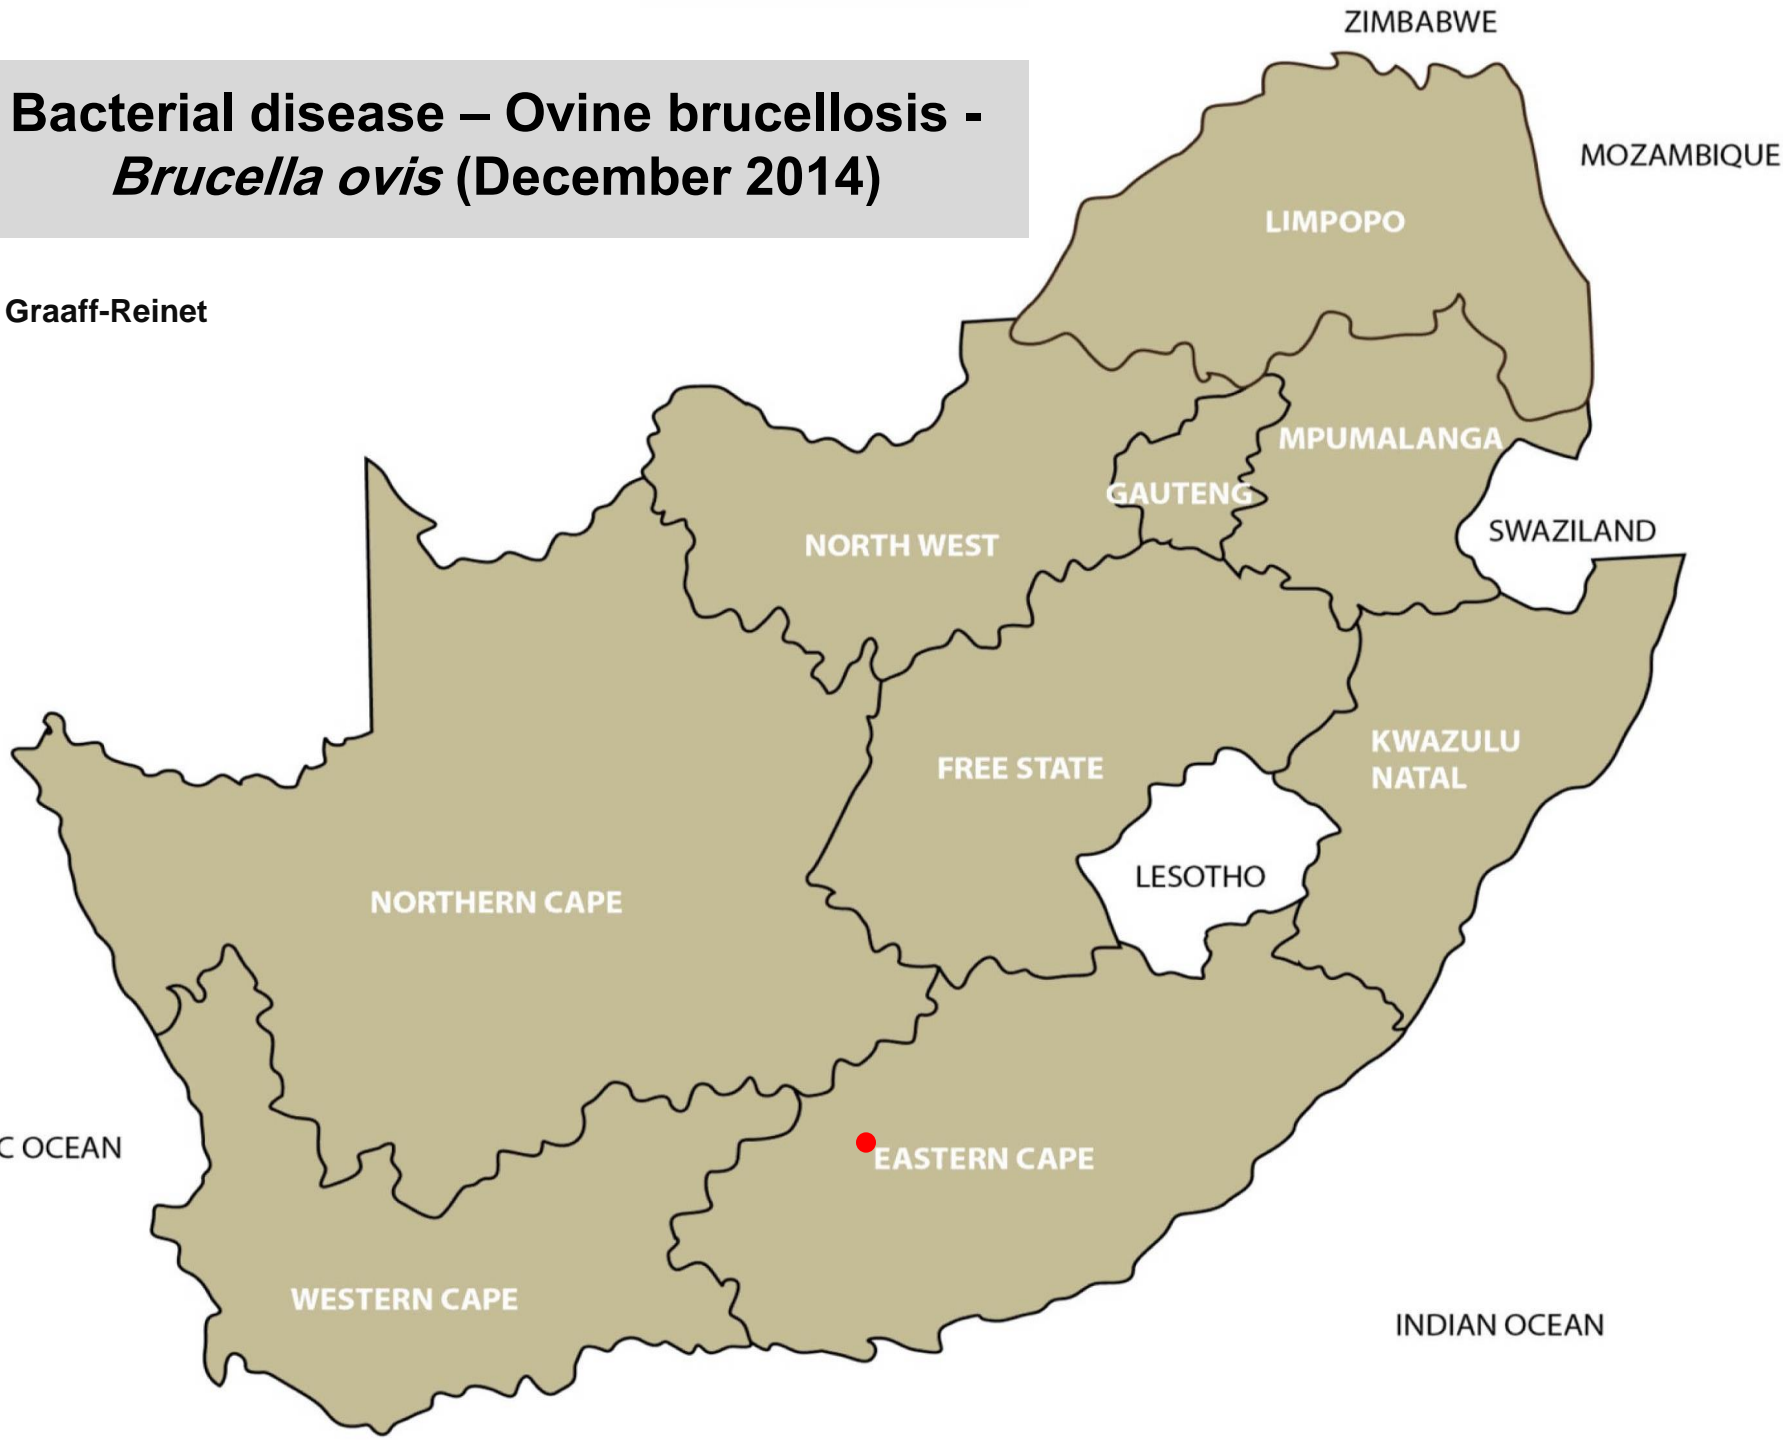

Bacterial disease – Ovine brucellosis - *Brucella ovis* (December 2014)

● Graaff-Reinet