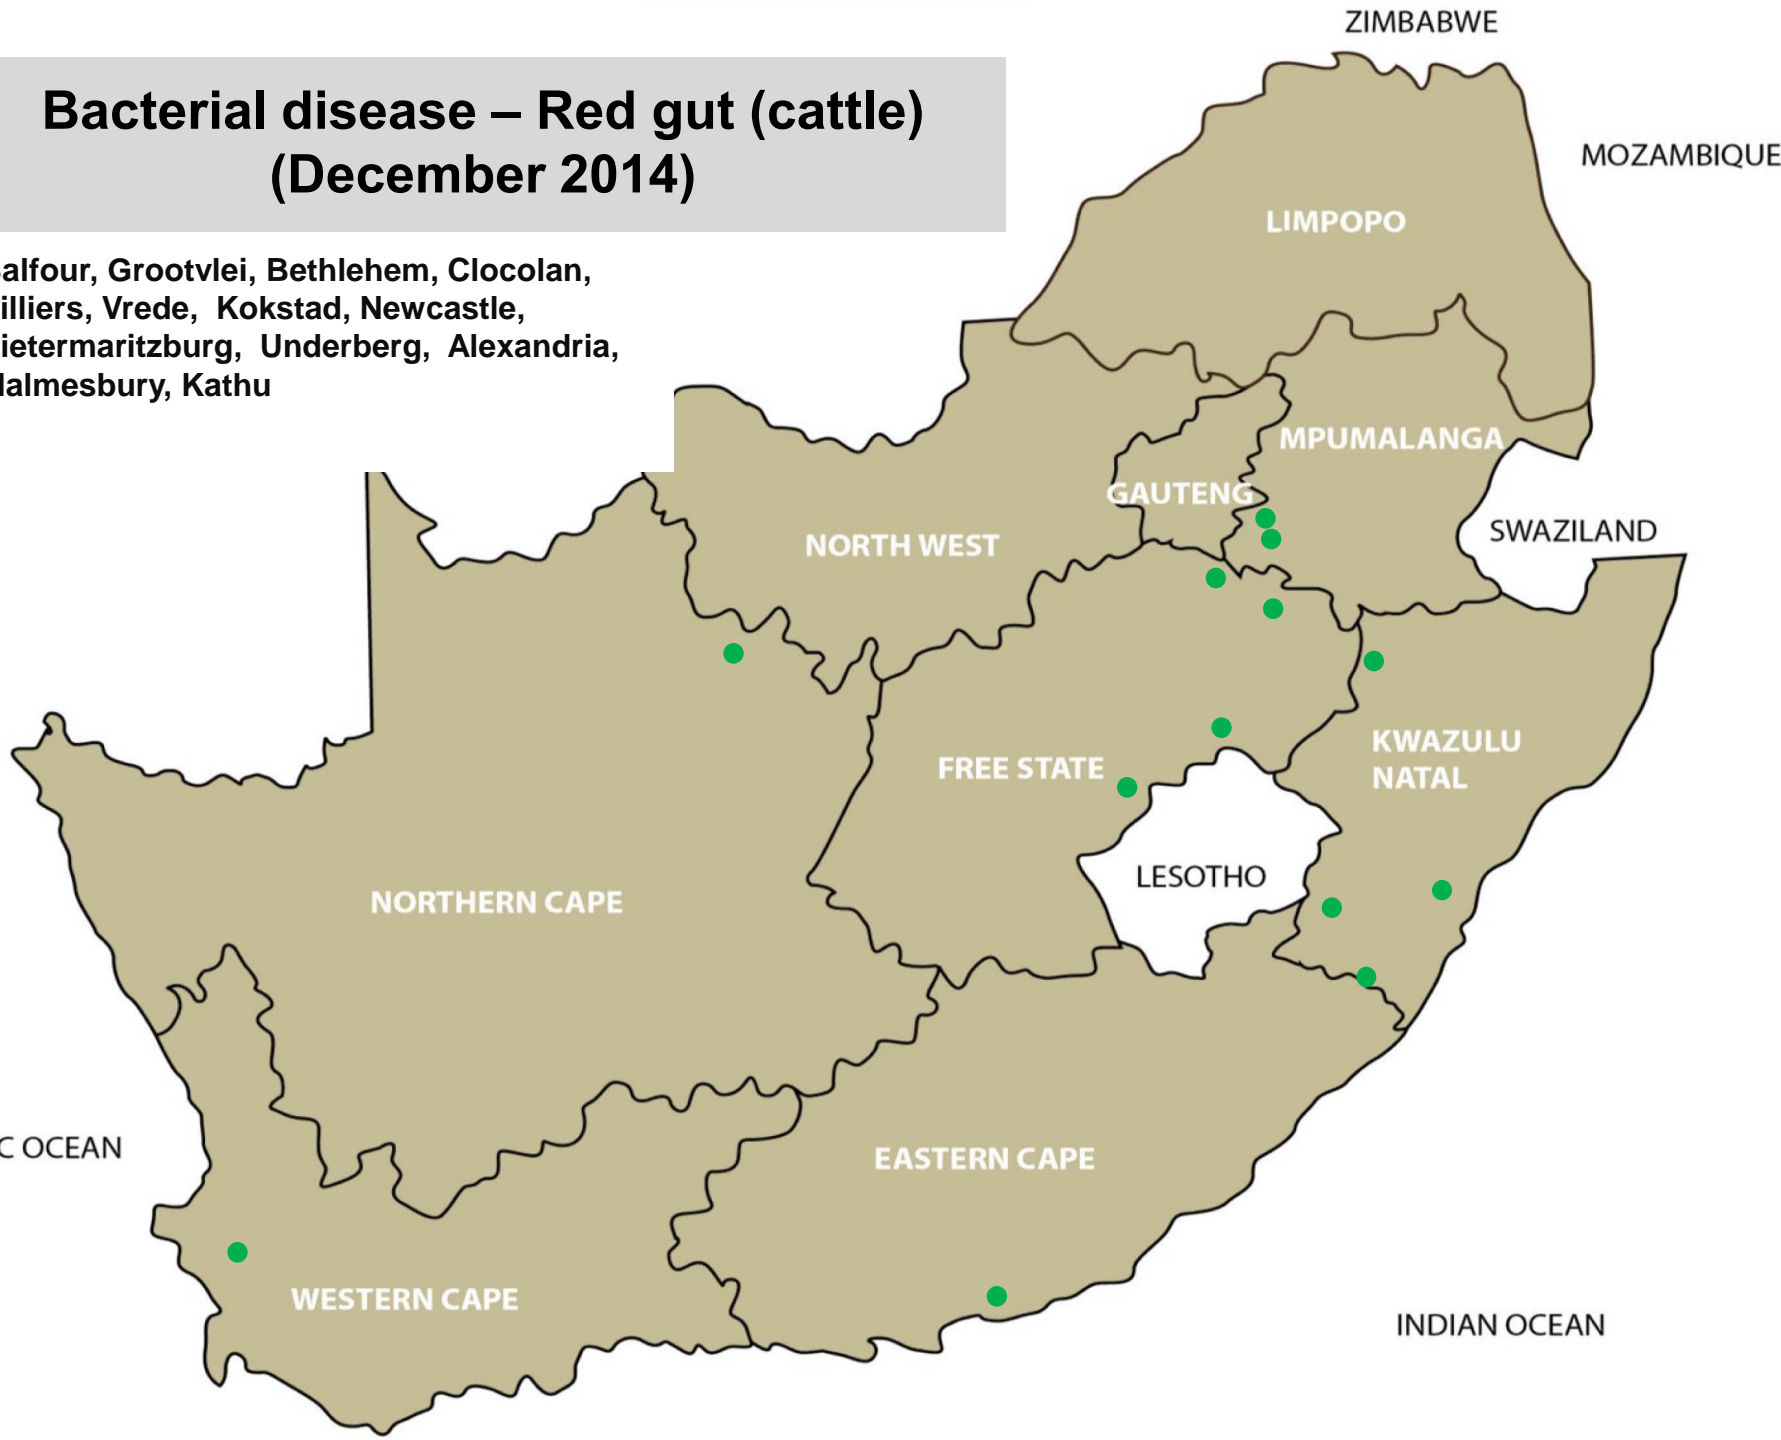

Bacterial disease - Salmonellosis (December 2014)

- Bronkhorstspuit, Leeudoringstad, Clocolan, Estcourt, Newcastle, Malmesbury

Bacterial disease – Enzootic abortion (December 2014)

● Beaufort West

Bacterial disease – Johnes disease (December 2014)

● Heidelberg (W C)

Bacterial disease – Blackquarter (December 2014)

- Grootvlei, Piet Retief, Bronkhorstspuit, Polokwane, Ventersdorp, Bethlehem, Bloemfontein, Clocolan, Harrismith, Ladybrand/Excelsior, Reitz, Viljoenskroon, Villiers, Vrede, Zastron, Bergville, Estcourt, Kokstad, Mtubatuba, Pongola

Bacterial disease - Swelled head (December 2014)

- Volksrust, Bapsfontein, Bronkhorstspuit, Hoopstad, Reitz, Villiers, Zastron, Kokstad, Beaufort West

Bacterial disease – Red gut (cattle) (December 2014)

- Balfour, Grootvlei, Bethlehem, Clocolan, Villiers, Vrede, Kokstad, Newcastle, Pietermaritzburg, Underberg, Alexandria, Malmesbury, Kathu

Bacterial disease – Blood gut (sheep) (December 2014)

- Ermelo, Bethlehem, Bothaville, Harrismith, Villiers, Mooi River