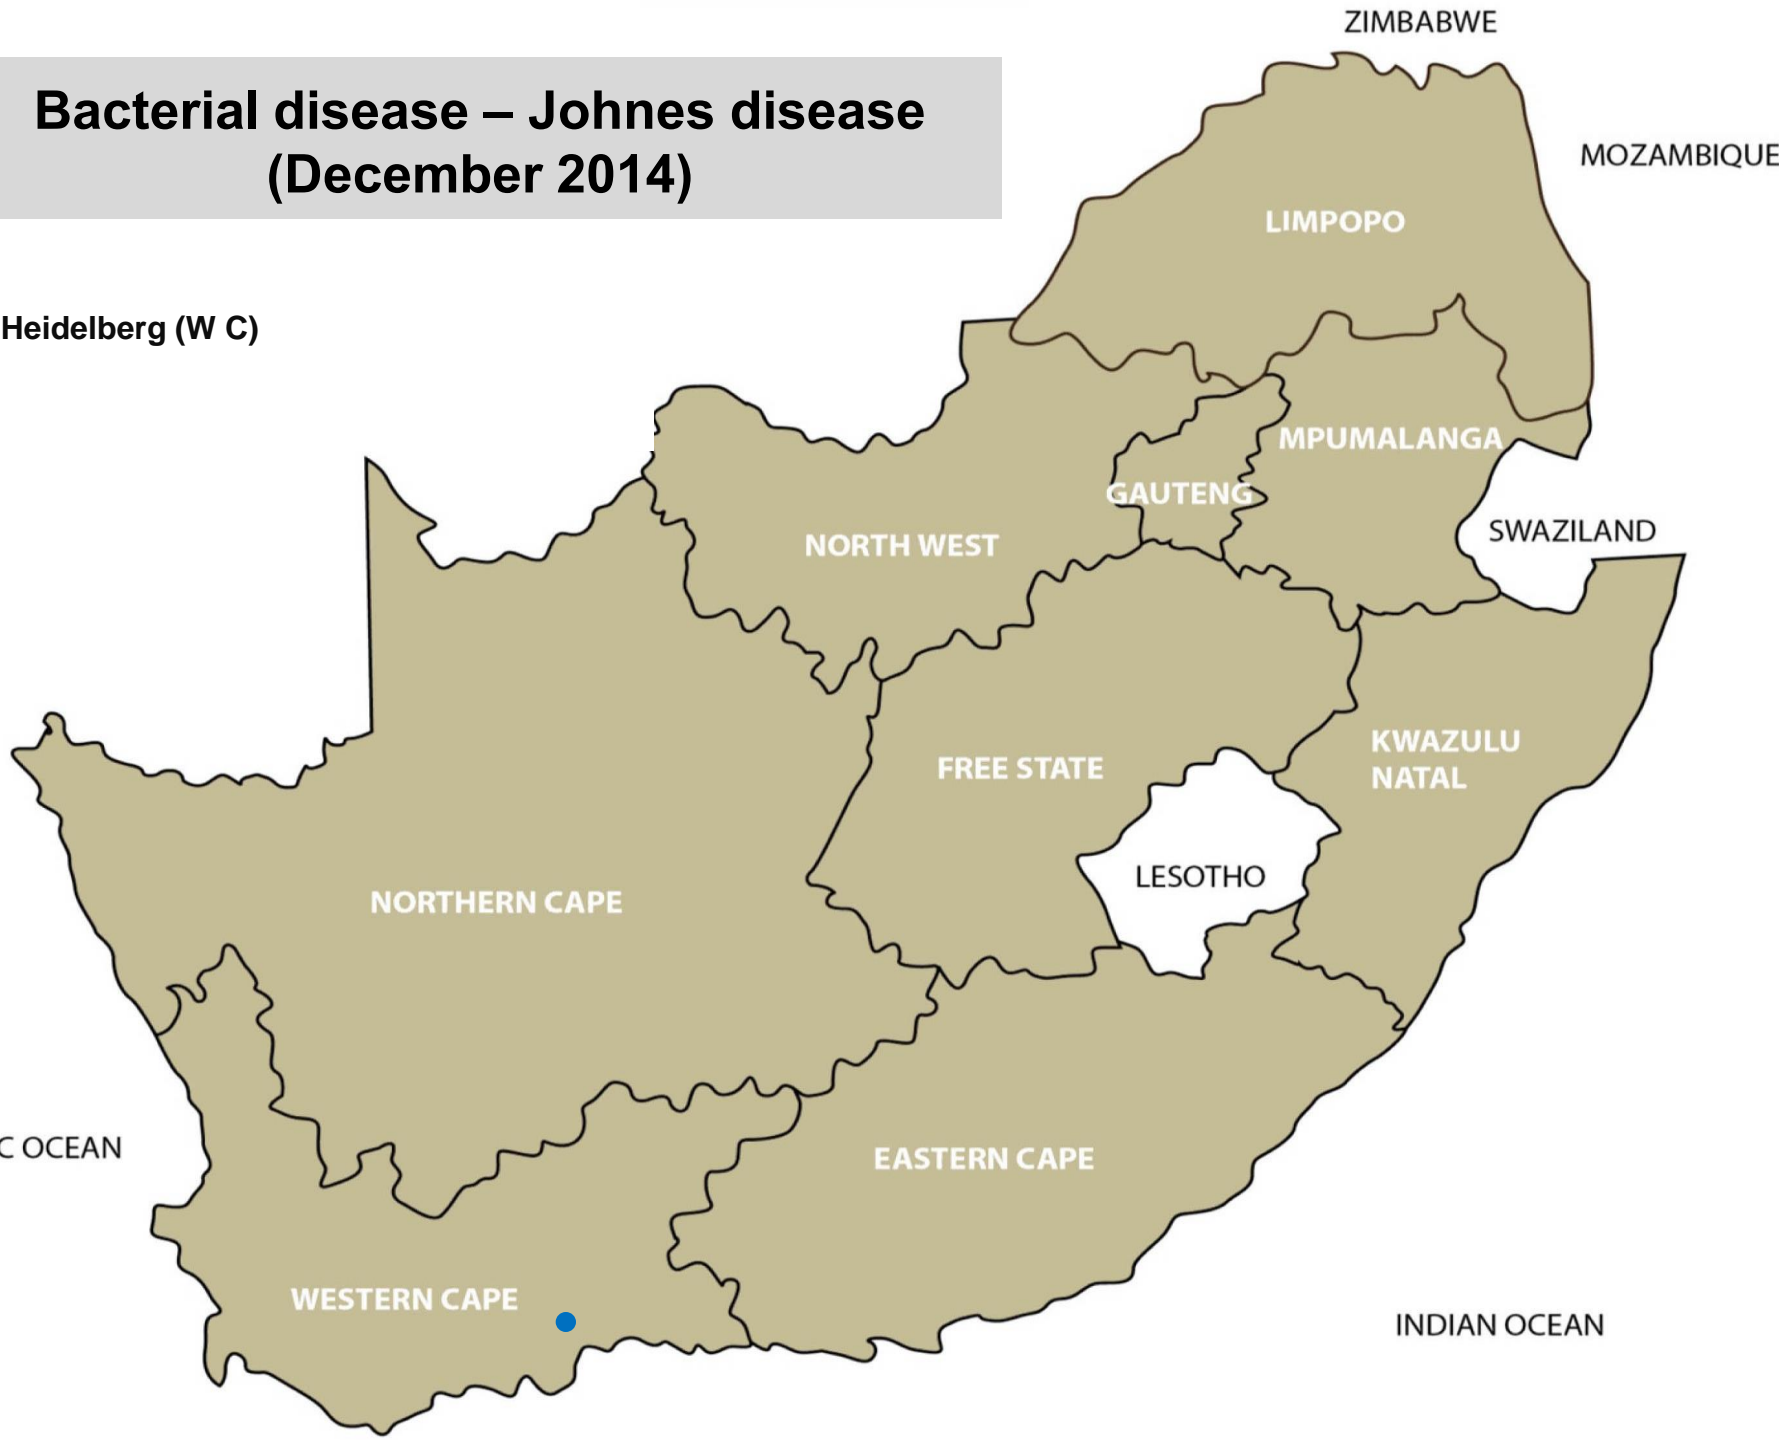

● **Rabies:** Pretoria, Polokwane, Leeudoringstad, Rustenburg, Winburg

● **Jaagsiekte:**

Bacterial disease – Bovine Brucellosis (December 2014)

- Grootvlei, Machado, Mokopane, Brits, Schweizer-Reneke, Stella, Bloemfontein, Bothaville, Hoopstad, Reitz, Viljoenskroon, Villiers, Winburg

Bacterial disease - Salmonellosis (December 2014)

- Bronkhorstspuit, Leeudoringstad, Clocolan, Estcourt, Newcastle, Malmesbury

Bacterial disease – Enzootic abortion (December 2014)

● Beaufort West

Bacterial disease – Johnes disease (December 2014)

● Heidelberg (W C)

Bacterial disease – Blackquarter (December 2014)

- Grootvlei, Piet Retief, Bronkhorstspuit, Polokwane, Ventersdorp, Bethlehem, Bloemfontein, Clocolan, Harrismith, Ladybrand/Excelsior, Reitz, Viljoenskroon, Villiers, Vrede, Zastron, Bergville, Estcourt, Kokstad, Mtubatuba, Pongola

- Balfour, Grootvlei, Bethlehem, Clocolan, Villiers, Vrede, Kokstad, Newcastle, Pietermaritzburg, Underberg, Alexandria, Malmesbury, Kathu

Bacterial disease – Blood gut (sheep) (December 2014)

- Ermelo, Bethlehem, Bothaville, Harrismith, Villiers, Mooi River