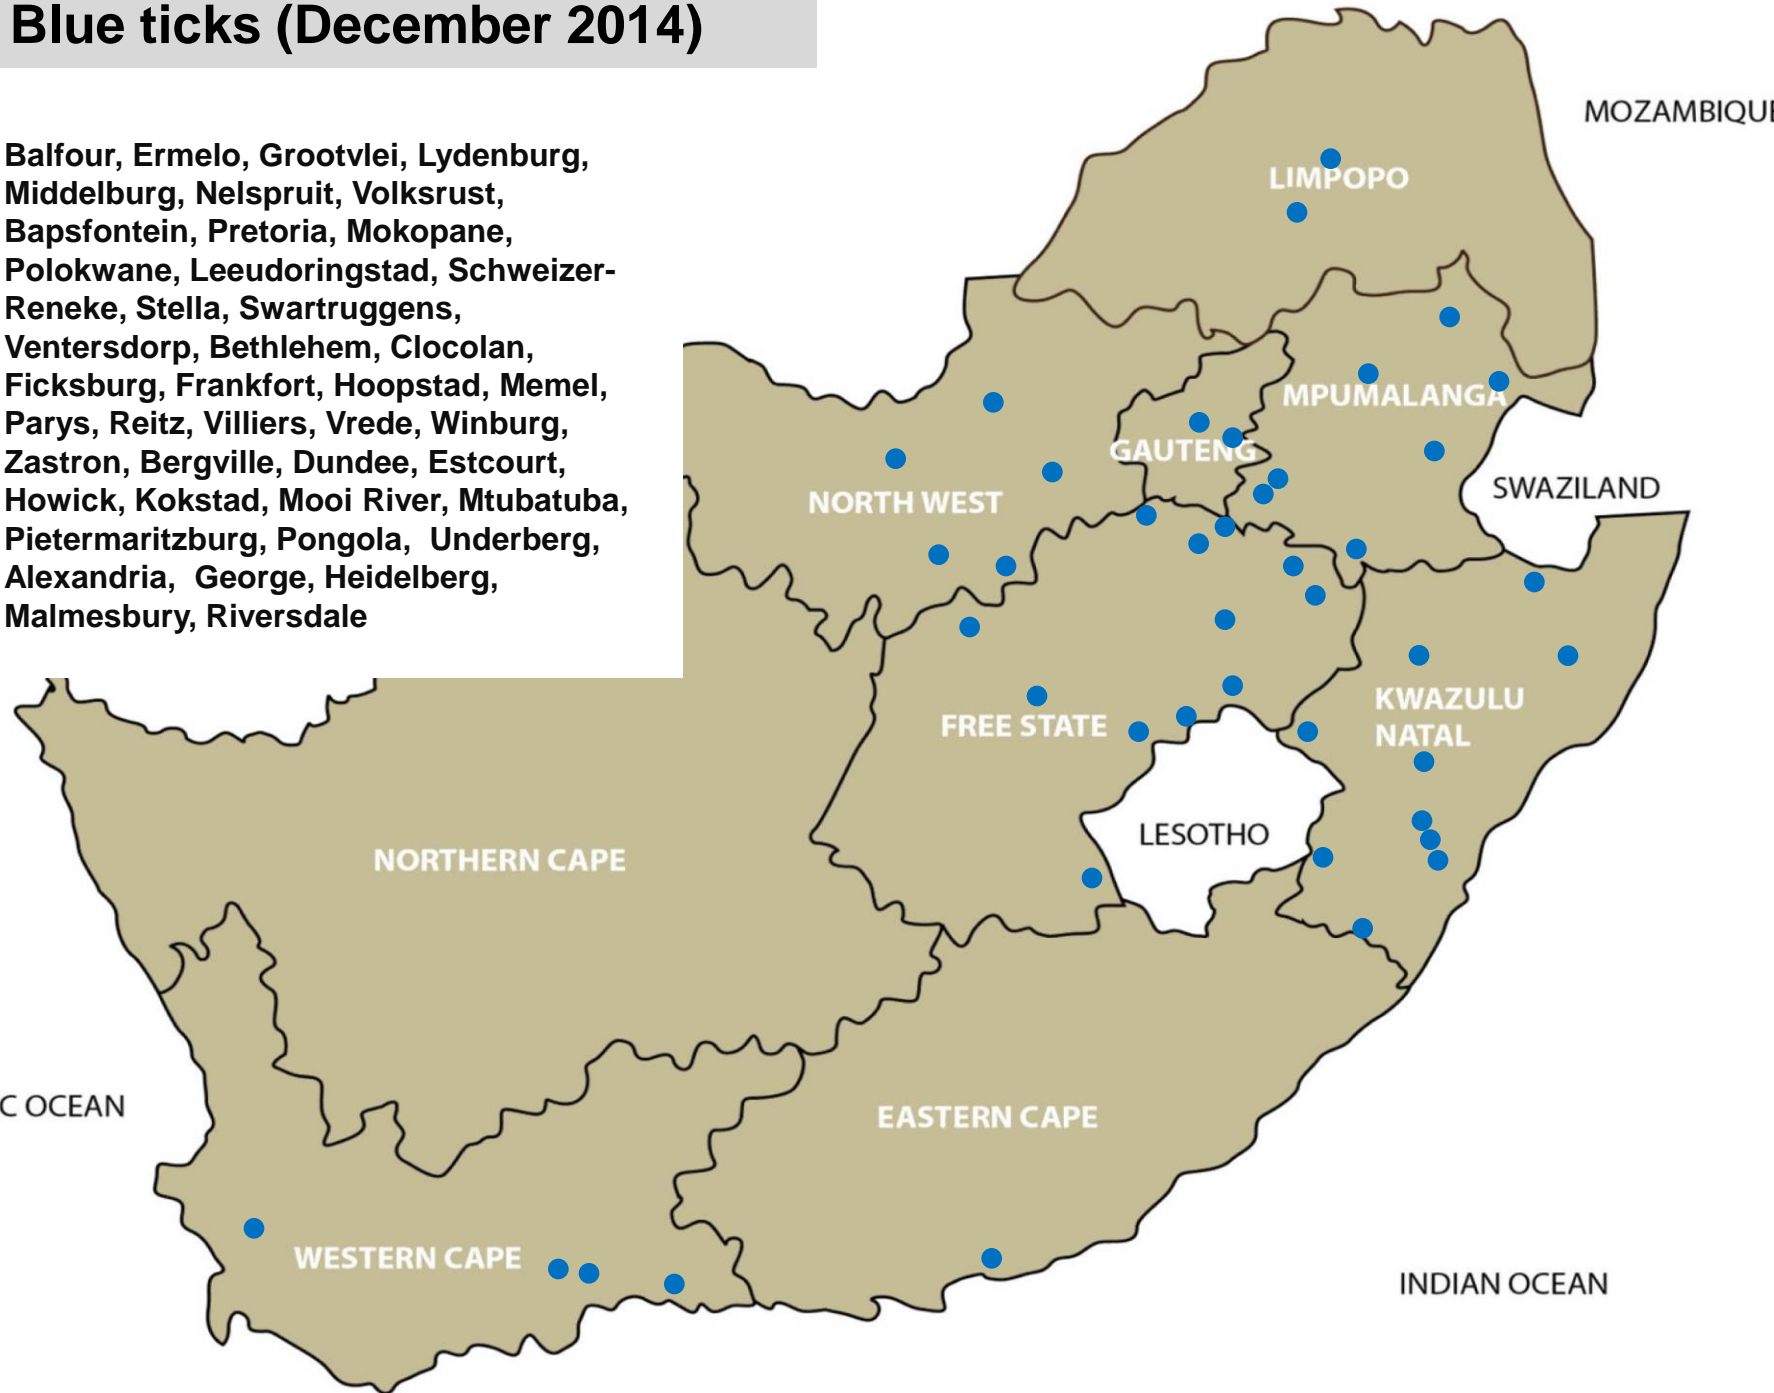

● **Tapeworms:** Ermelo, Volksrust, Bronkhorstspuit, Pretoria, Polokwane, Ventersdorp, Bloemfontein, Clocolan, Ficksburg, Ladybrand/Excelsior, Memel, Parys, Reitz, Villiers, Vrede, Winburg, Aliwal North, Beaufort-West, Caledon, Malmesbury

● **Cysticercosis (measles):** Ermelo, Nelspruit, Bapsfontein, Kokstad, Malmesbury

Internal parasites – Liver fluke worms (December 2014)

- Ermelo, Bapsfontein, Pretoria, Reitz, Dundee, Estcourt, Stellenbosch

- Mokopane, Polokwane, Brits, Swartruggens, Zastron, Mtubatuba, Pongola

Blue ticks (December 2014)

- Balfour, Ermelo, Grootvlei, Lydenburg, Middelburg, Nelspruit, Volksrust, Bapsfontein, Pretoria, Mokopane, Polokwane, Leeudoringstad, Schweizer-Reneke, Stella, Swartruggens, Ventersdorp, Bethlehem, Clocolan, Ficksburg, Frankfort, Hoopstad, Memel, Parys, Reitz, Villiers, Vrede, Winburg, Zastron, Bergville, Dundee, Estcourt, Howick, Kokstad, Mooi River, Mtubatuba, Pietermaritzburg, Pongola, Underberg, Alexandria, George, Heidelberg, Malmesbury, Riversdale

Brown ear-ticks (December 2014)

- Lydenburg, Middelburg, Standerton, Bapsfontein, Bronkhorstspuit, Mokopane, Polokwane, Vaalwater, Swartruggens, Parys, Reitz, Viljoenskroon, Villiers, Vrede, Winburg, Bergville, Dundee, Estcourt, Mtubatuba, Vryheid