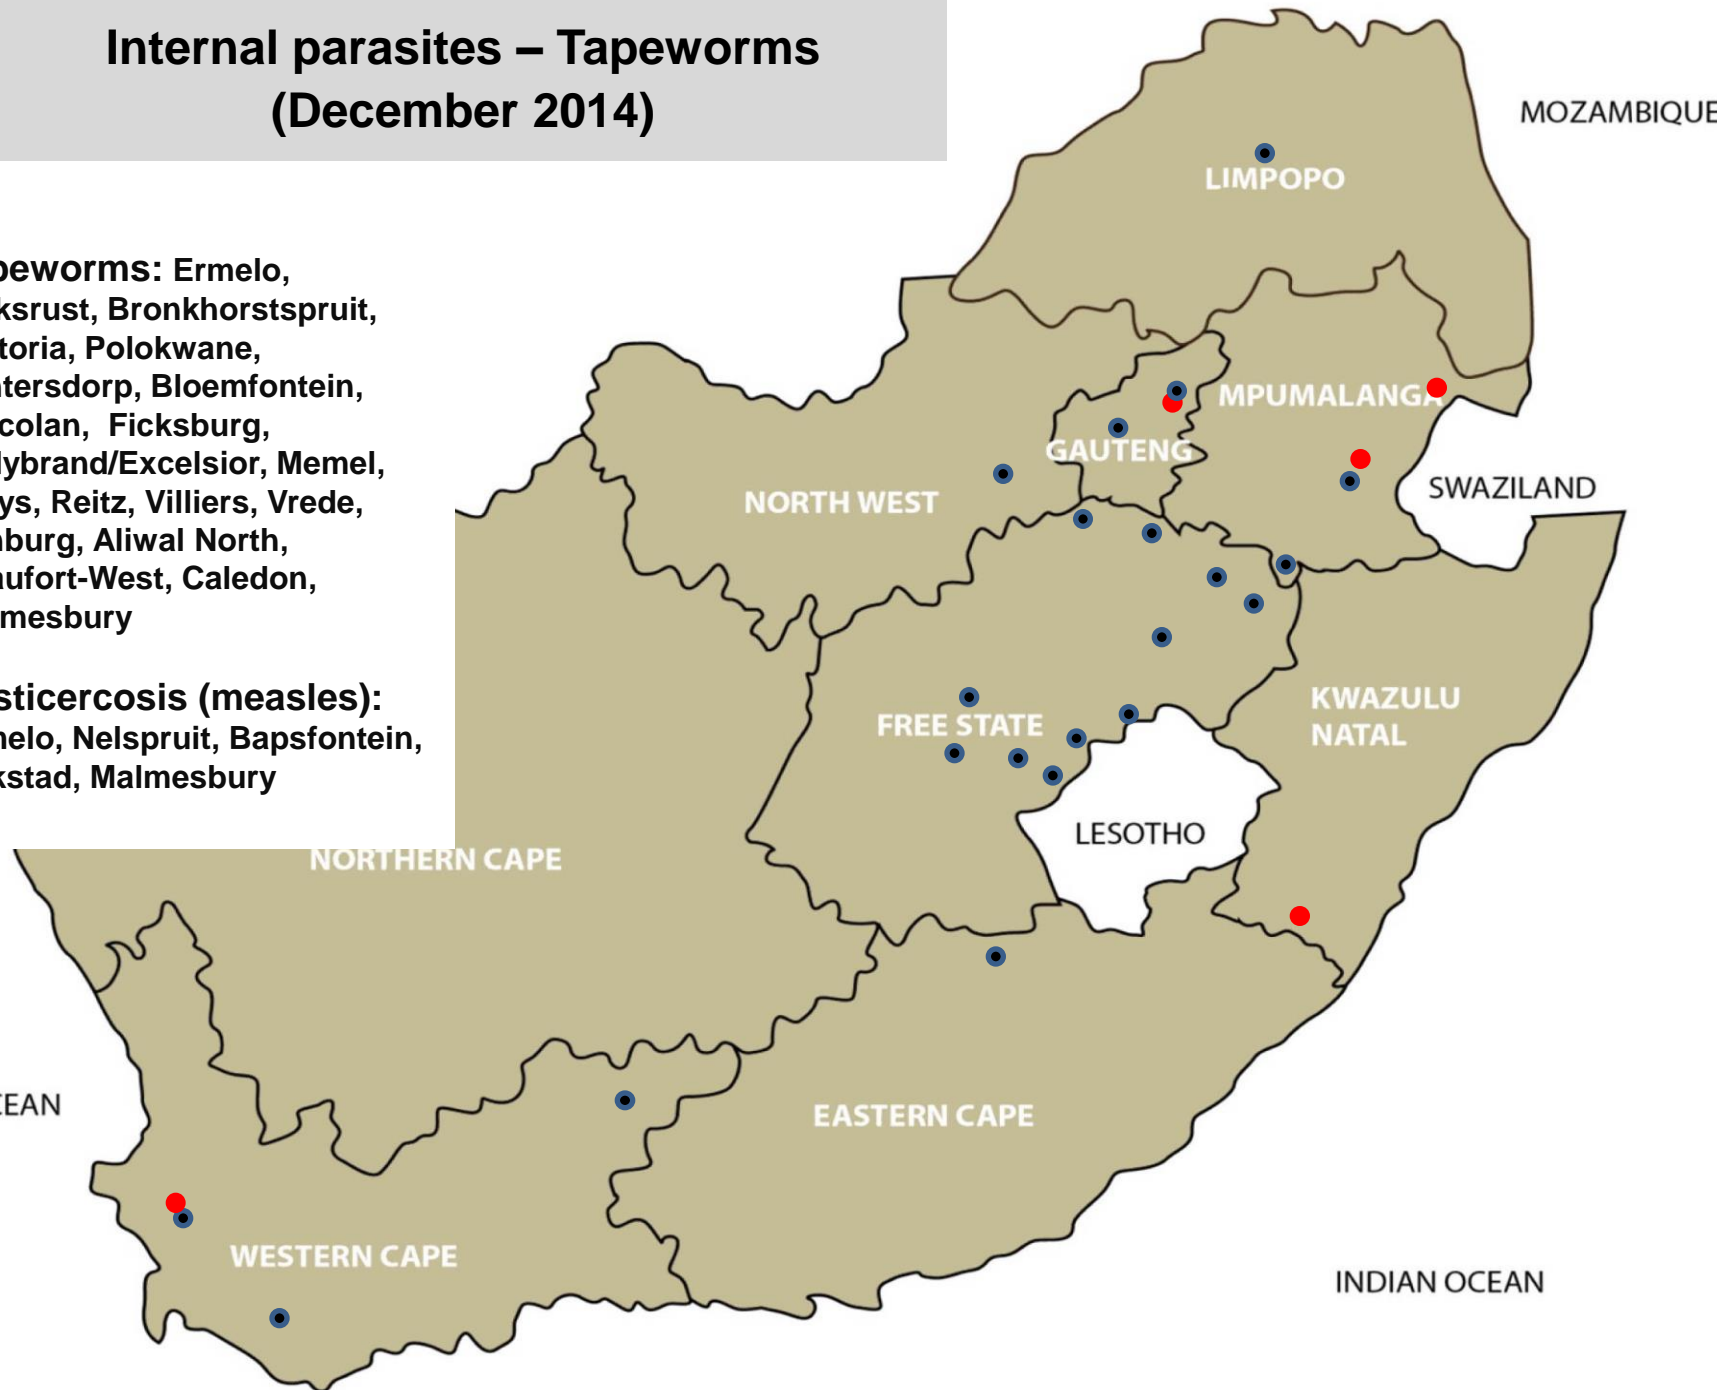

105 Reports (December 2014)

Internal parasites – Roundworms (December 2014)

- Balfour, Bethal, Ermelo, Middelburg, Standerton, Volksrust, Bapsfontein, Bronkhorstspuit, Pretoria, Lephalale, Mokopane, Polokwane, Brits, Leeudoringstad, Stella, Ventersdorp, Bethlehem, Bloemfontein, Clocolan, Ficksburg, Frankfort, Hoopstad, Kroonstad, Ladybrand/Excelsior, Memel, Parys, Reitz, Villiers, Vrede, Winburg, Zastron, Bergville, Dundee, Estcourt, Howick, Mtubatuba, Newcastle, Pietermaritzburg, Pongola, Aliwal North, Graaff-Reinet, Humansdorp, Uitenhage, Beaufort-West, Caledon, George, Heidelberg, Malmesbury, Stellenbosch, Kimberley

Internal parasites – Resistant roundworms (December 2014)

- Middelburg, Pretoria, Schweizer-Reneke, Clocolan, Hoopstad, Reitz, Dundee, Aliwal North, Port Alfred, Riversdale

Internal parasites – Tapeworms (December 2014)

● **Tapeworms:** Ermelo, Volksrust, Bronkhorstspuit, Pretoria, Polokwane, Ventersdorp, Bloemfontein, Clocolan, Ficksburg, Ladybrand/Excelsior, Memel, Parys, Reitz, Villiers, Vrede, Winburg, Aliwal North, Beaufort-West, Caledon, Malmesbury

● **Cysticercosis (measles):** Ermelo, Nelspruit, Bapsfontein, Kokstad, Malmesbury

Internal parasites – Liver fluke worms (December 2014)

- Ermelo, Bapsfontein, Pretoria, Reitz, Dundee, Estcourt, Stellenbosch