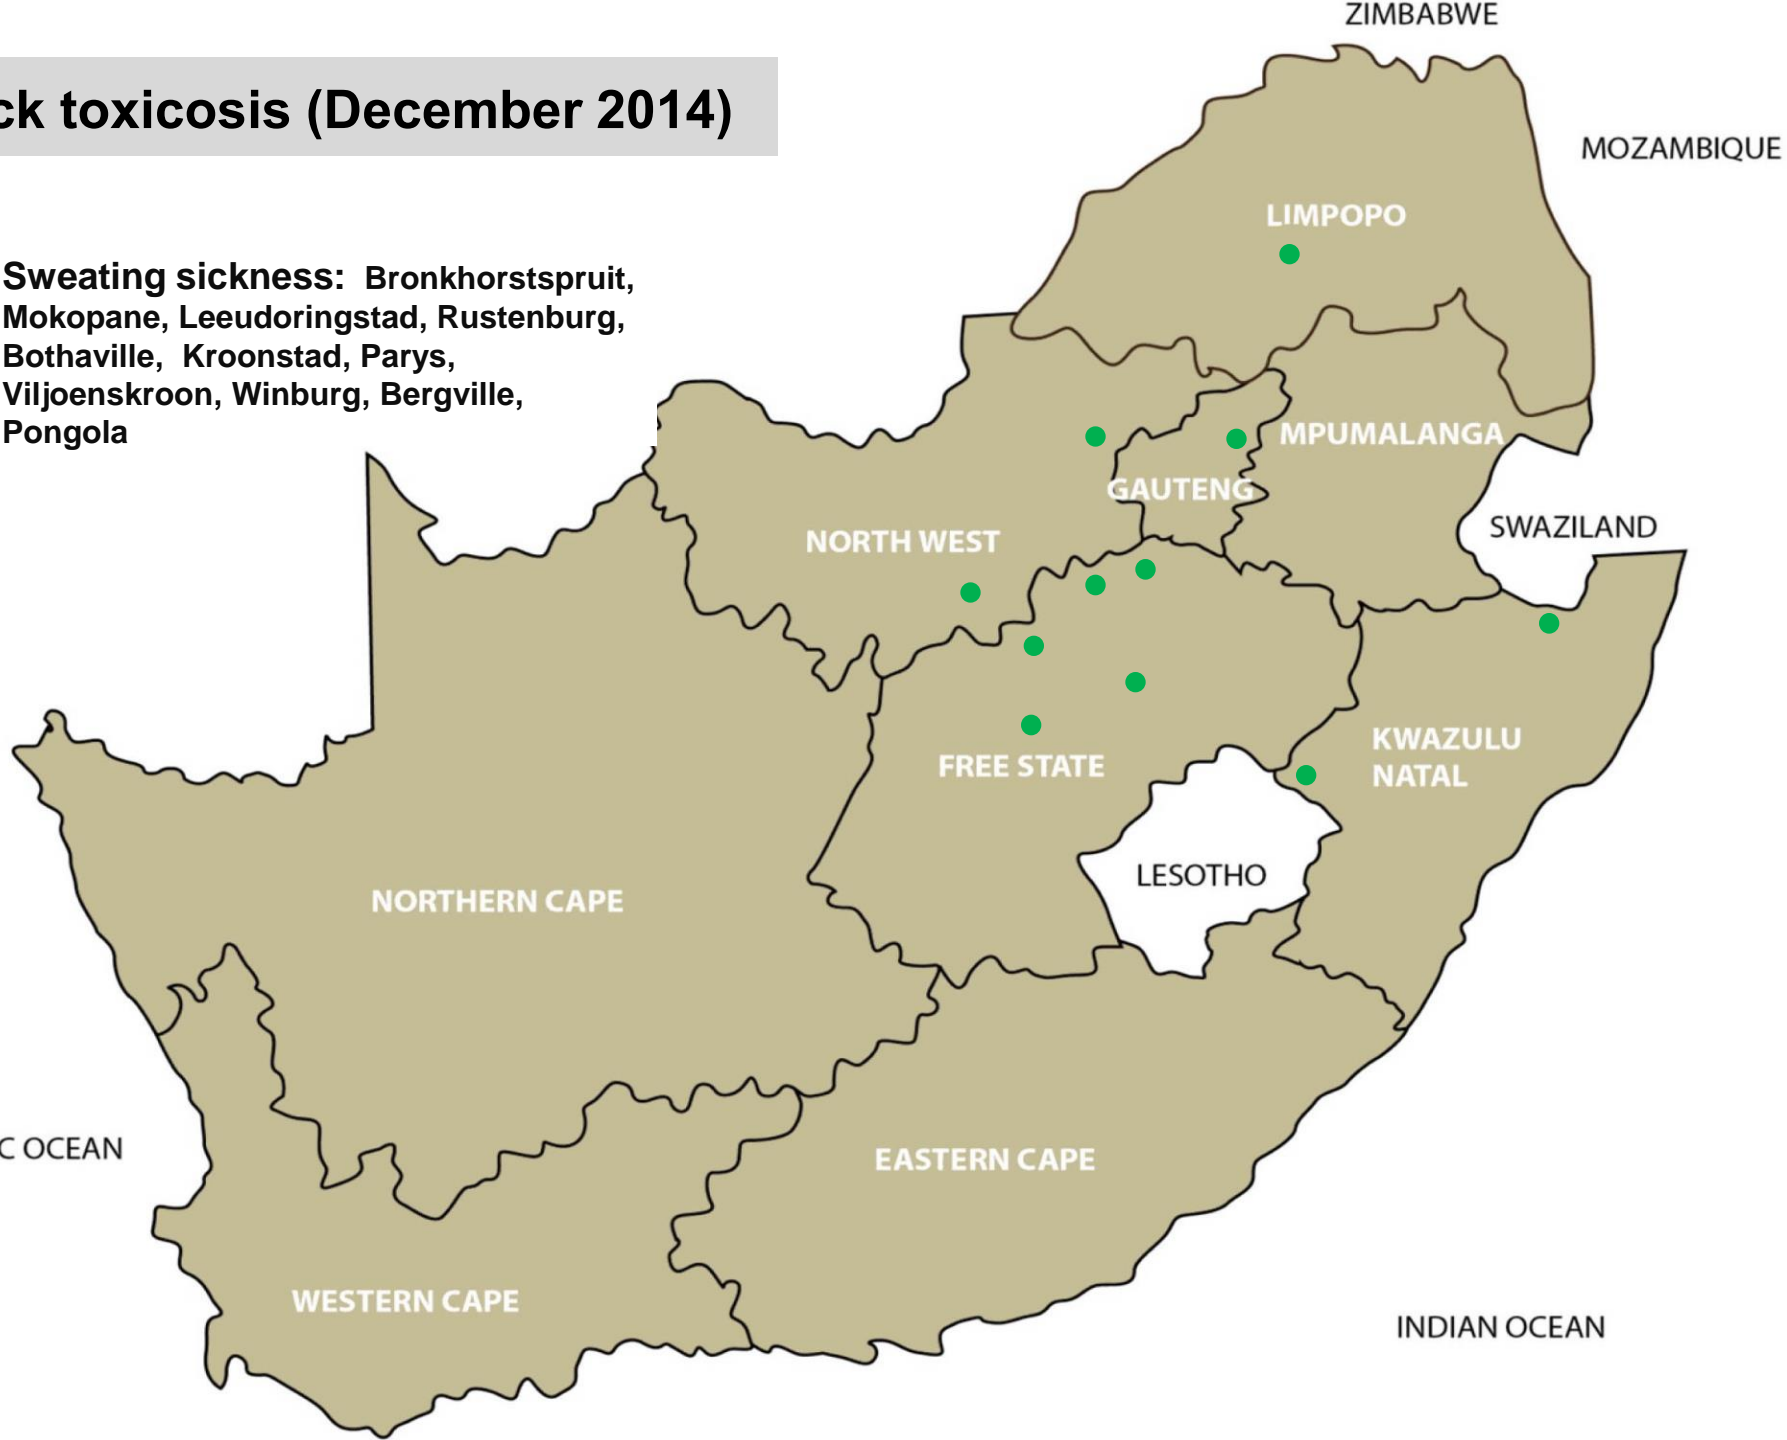

Tick toxicosis (December 2014)

- **Sweating sickness:** Bronkhorstspuit, Mokopane, Leeudoringstad, Rustenburg, Bothaville, Kroonstad, Parys, Viljoenskroon, Winburg, Bergville, Pongola