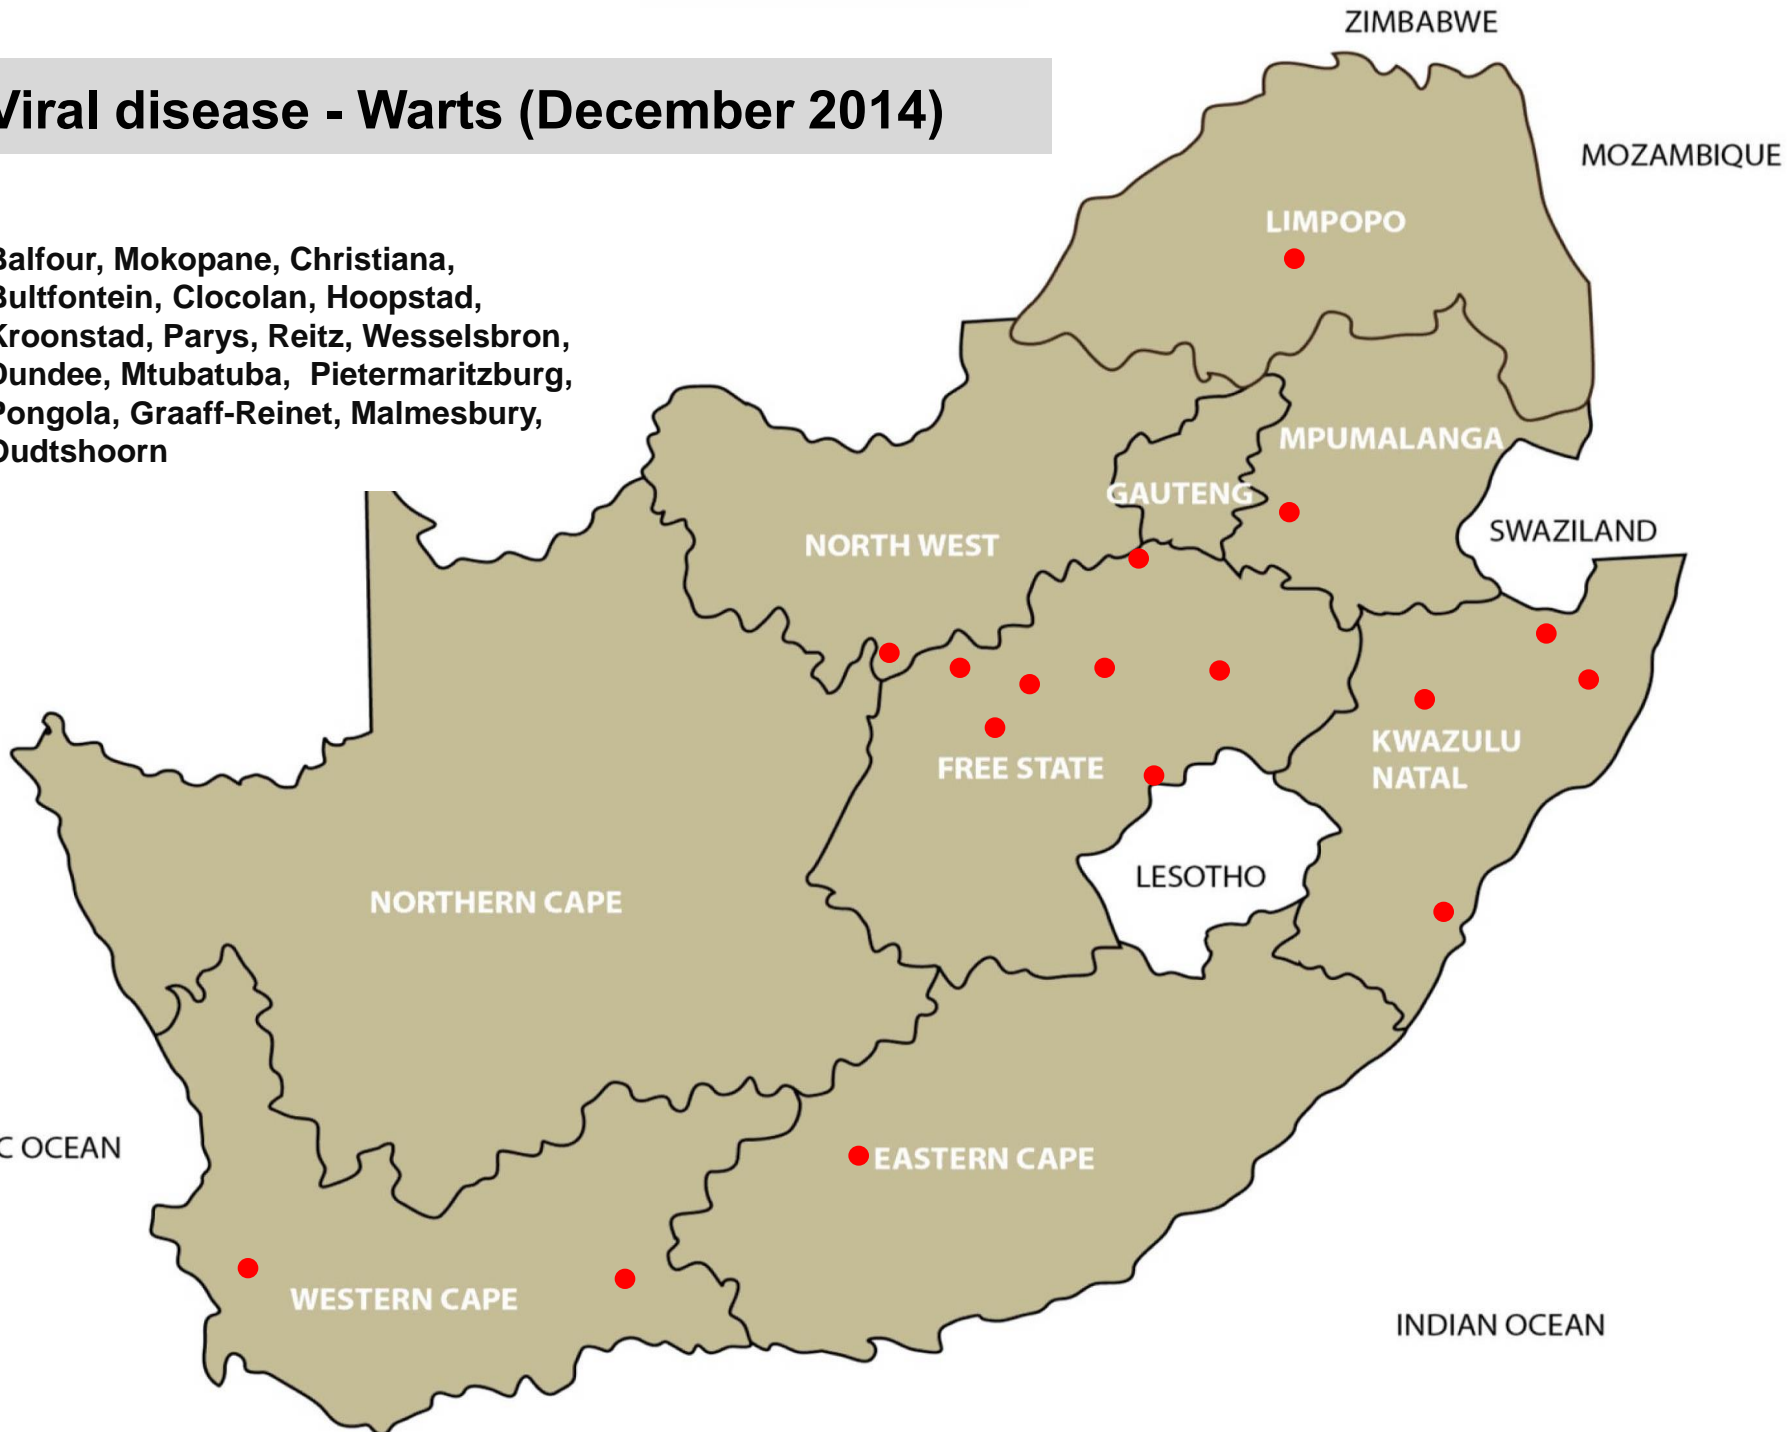

Insect transmitted disease – Blue tongue (December 2014)

- Leeudoringstad, Ventersdorp, Bethlehem, Dewetsdorp, Ficksbug, Reitz, Winburg, Howick, Newcastle, Aliwal North, Humansdorp, Jeffreys Bay, George, Heidelberg, Malmesbury, Oudtshoorn, Riversdale, Stellenbosch, Wellington

Viral disease - Snotsiekte (BMC) (December 2014)

● Machado, Winburg

Viral diseases (December 2014)

- **Infectious bovine rhinotracheitis (IBR):**
Memel, Dundee, Estcourt, Mtubatuba,
Pietermaritzburg
- **Beesvirusdiarree (BVD):**
Malmesbury, Stellenbosch

Viral disease – Enzootic bovine leucosis (December 2014)

● Balfour, Underberg, Malmesbury

Viral disease - Warts (December 2014)

- Balfour, Mokopane, Christiana, Bultfontein, Clocolan, Hoopstad, Kroonstad, Parys, Reitz, Wesselsbron, Dundee, Mtubatuba, Pietermaritzburg, Pongola, Graaff-Reinet, Malmesbury, Oudtshoorn

Viral disease – Orf (December 2014)

- Bapsfontein, Pretoria, Lephalale, Dewetsdorp, Hoopstad, Kroonstad, Parys, Villiers, Vrede, Winburg, Bergville, Kokstad, Mooi River, Mtubatuba, Underberg

Viral diseases (December 2014)