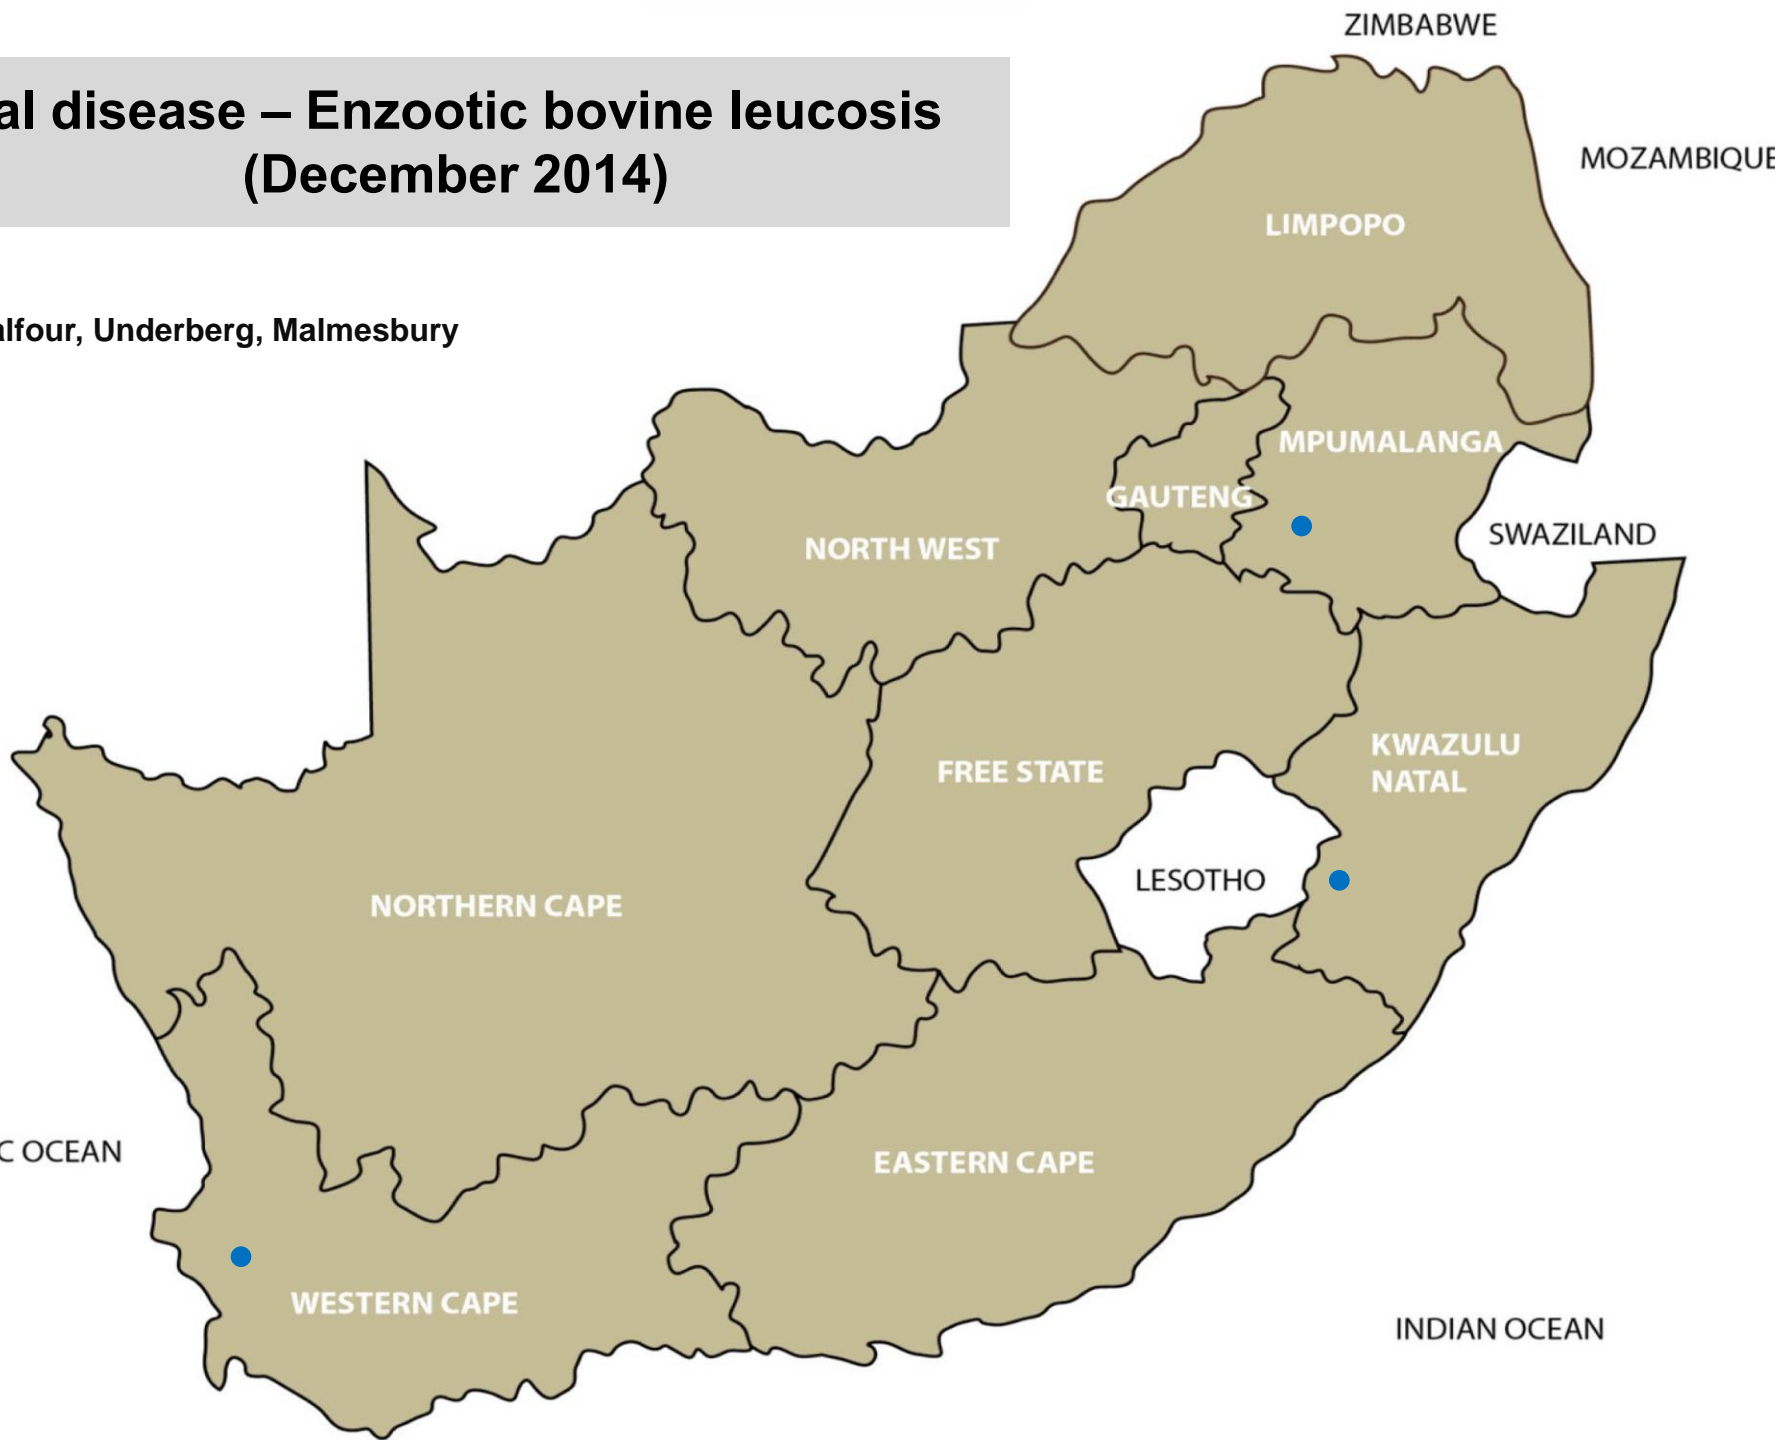

Insect transmitted disease – Blue tongue (December 2014)

- Leeudoringstad, Ventersdorp, Bethlehem, Dewetsdorp, Ficksbug, Reitz, Winburg, Howick, Newcastle, Aliwal North, Humansdorp, Jeffreys Bay, George, Heidelberg, Malmesbury, Oudtshoorn, Riversdale, Stellenbosch, Wellington

Viral disease - Snotsiekte (BMC) (December 2014)

● Machado, Winburg

Viral diseases (December 2014)

- **Infectious bovine rhinotracheitis (IBR):**
Memel, Dundee, Estcourt, Mtubatuba,
Pietermaritzburg
- **Beesvirusdiarree (BVD):**
Malmesbury, Stellenbosch

Viral disease – Enzootic bovine leucosis (December 2014)

● Balfour, Underberg, Malmesbury

Viral disease - Warts (December 2014)

- Balfour, Mokopane, Christiana, Bultfontein, Clocolan, Hoopstad, Kroonstad, Parys, Reitz, Wesselsbron, Dundee, Mtubatuba, Pietermaritzburg, Pongola, Graaff-Reinet, Malmesbury, Oudtshoorn

Viral disease – Orf (December 2014)

- Bapsfontein, Pretoria, Lephalale, Dewetsdorp, Hoopstad, Kroonstad, Parys, Villiers, Vrede, Winburg, Bergville, Kokstad, Mooi River, Mtubatuba, Underberg

Viral diseases (December 2014)