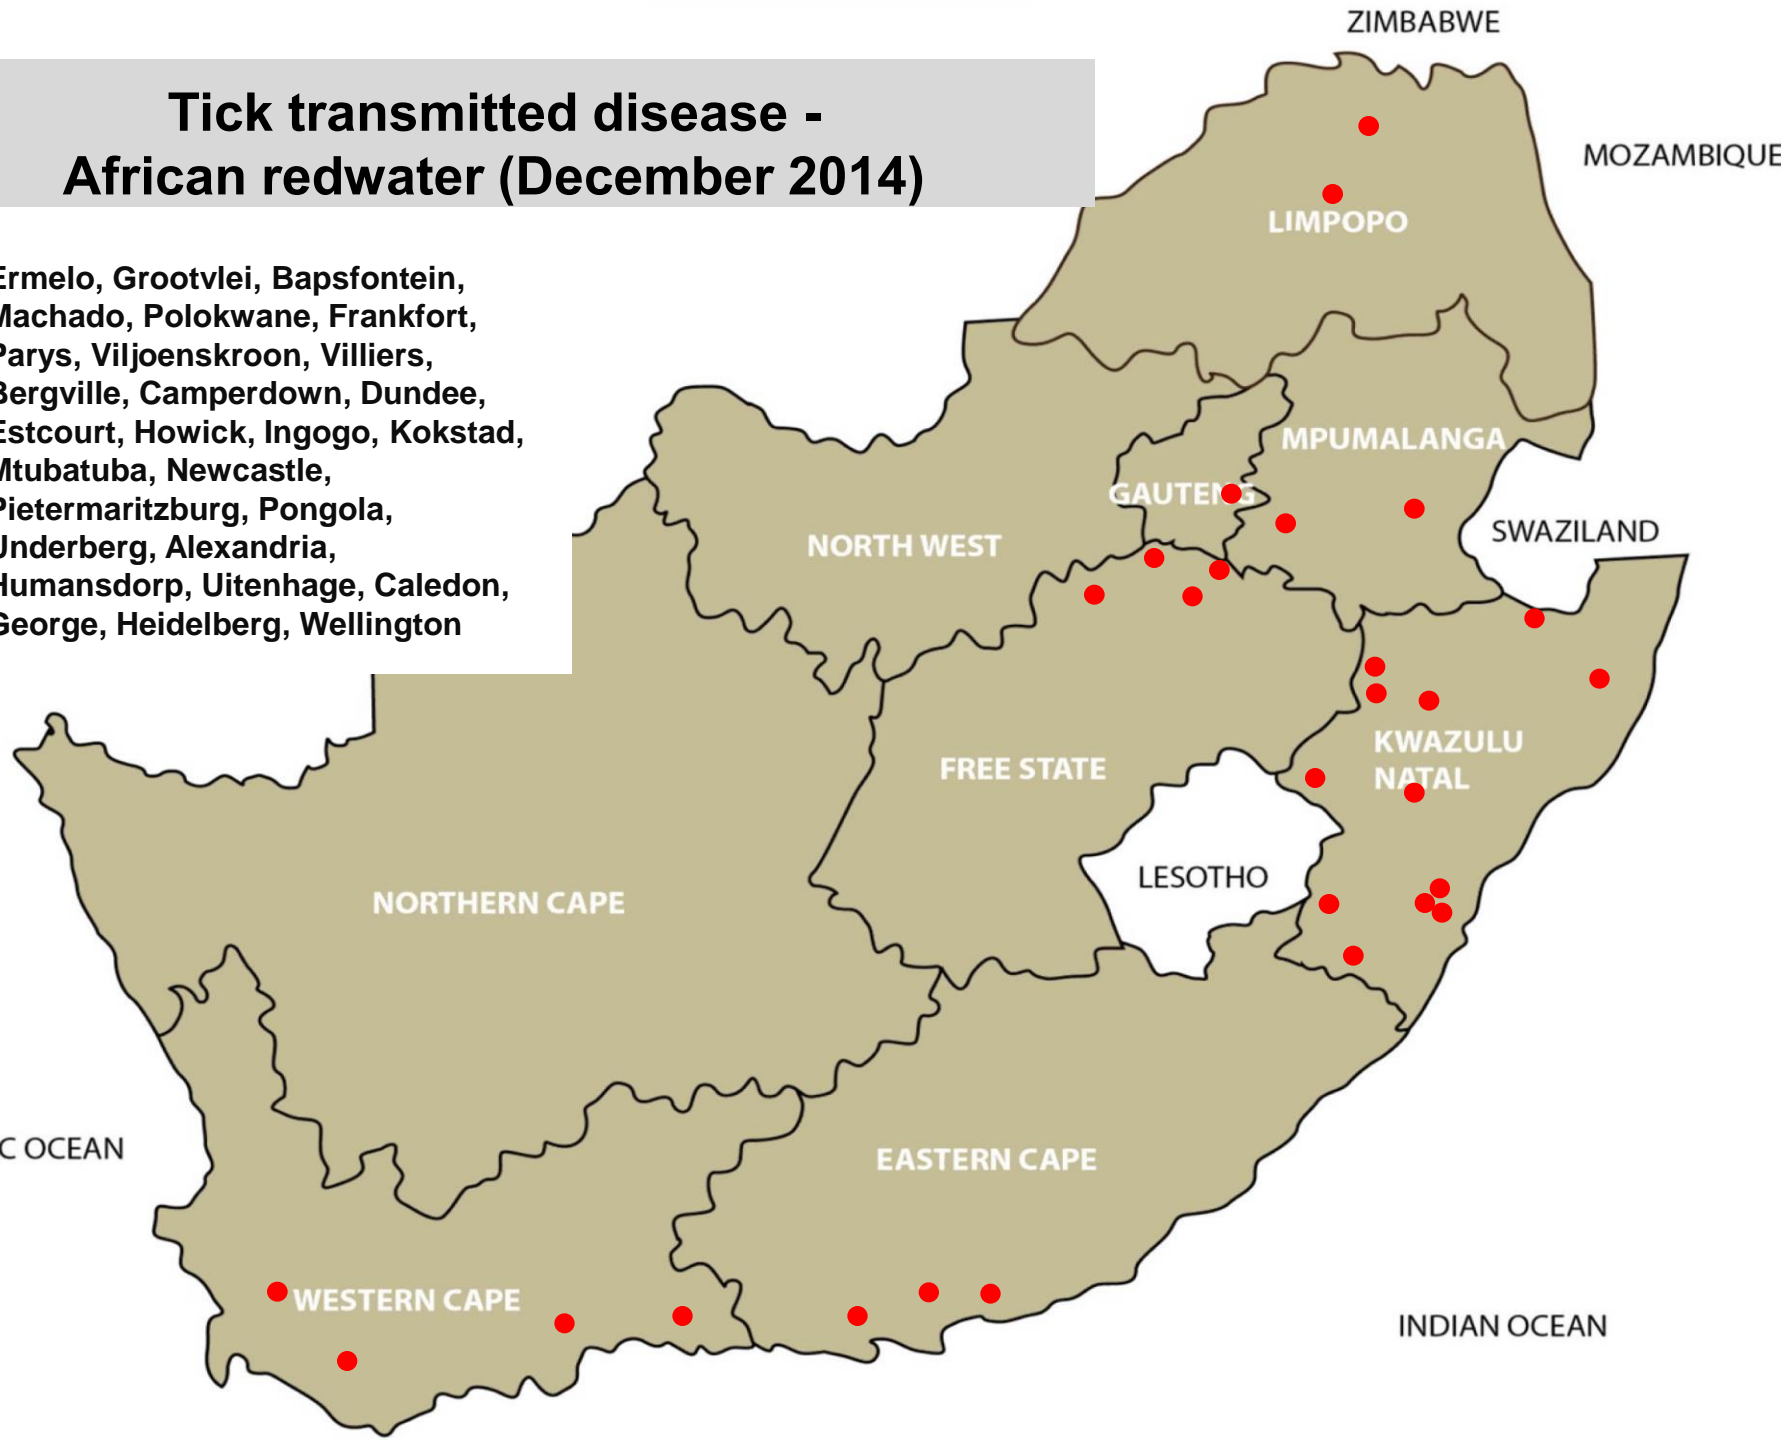

● Parys, Villiers, Kokstad

Biting lice (Red lice) (December 2014)

● Dewetsdorp, Reitz, Winburg

Sucking lice (Blue lice) (December 2014)

● Villiers, Aliwal North

Blowflies (December 2014)

- Balfour, Ermelo, Volksrust, Bronkhorstspuit, Mokopane, Brits, Swartruggens, Clocolan, Dewetsdorp, Hoopstad, Reitz, Winburg, Aliwal North, Heidelberg

Screw-worm (December 2014)

- Lydenburg, Nelspruit, Bronkhorstspuit, Mokopane, Vaalwater, Swartruggens, Reitz, Winburg, Mtubatuba, Alexandria, Port Alfred

Nasal bot (December 2014)

- Bethal, Bronkhorstspuit, Clocolan, Hoopstad, Parys, Reitz, Villiers, Winbug, Mtubatuba

Coccidiosis (December 2014)

- Bronkhorstspuit, Pretoria, Machado, Polokwane, Ventersdorp, Bloemfontein, Clocolan, Reitz, Villiers, Dundee, Estcourt, Mooi River, Mtubatuba, Underberg, Jeffreys Bay, Heidelberg, Malmesbury

Tick transmitted disease - African redwater (December 2014)

- Ermelo, Grootvlei, Bapsfontein, Machado, Polokwane, Frankfort, Parys, Viljoenskroon, Villiers, Bergville, Camperdown, Dundee, Estcourt, Howick, Ingogo, Kokstad, Mtubatuba, Newcastle, Pietermaritzburg, Pongola, Underberg, Alexandria, Humansdorp, Uitenhage, Caledon, George, Heidelberg, Wellington