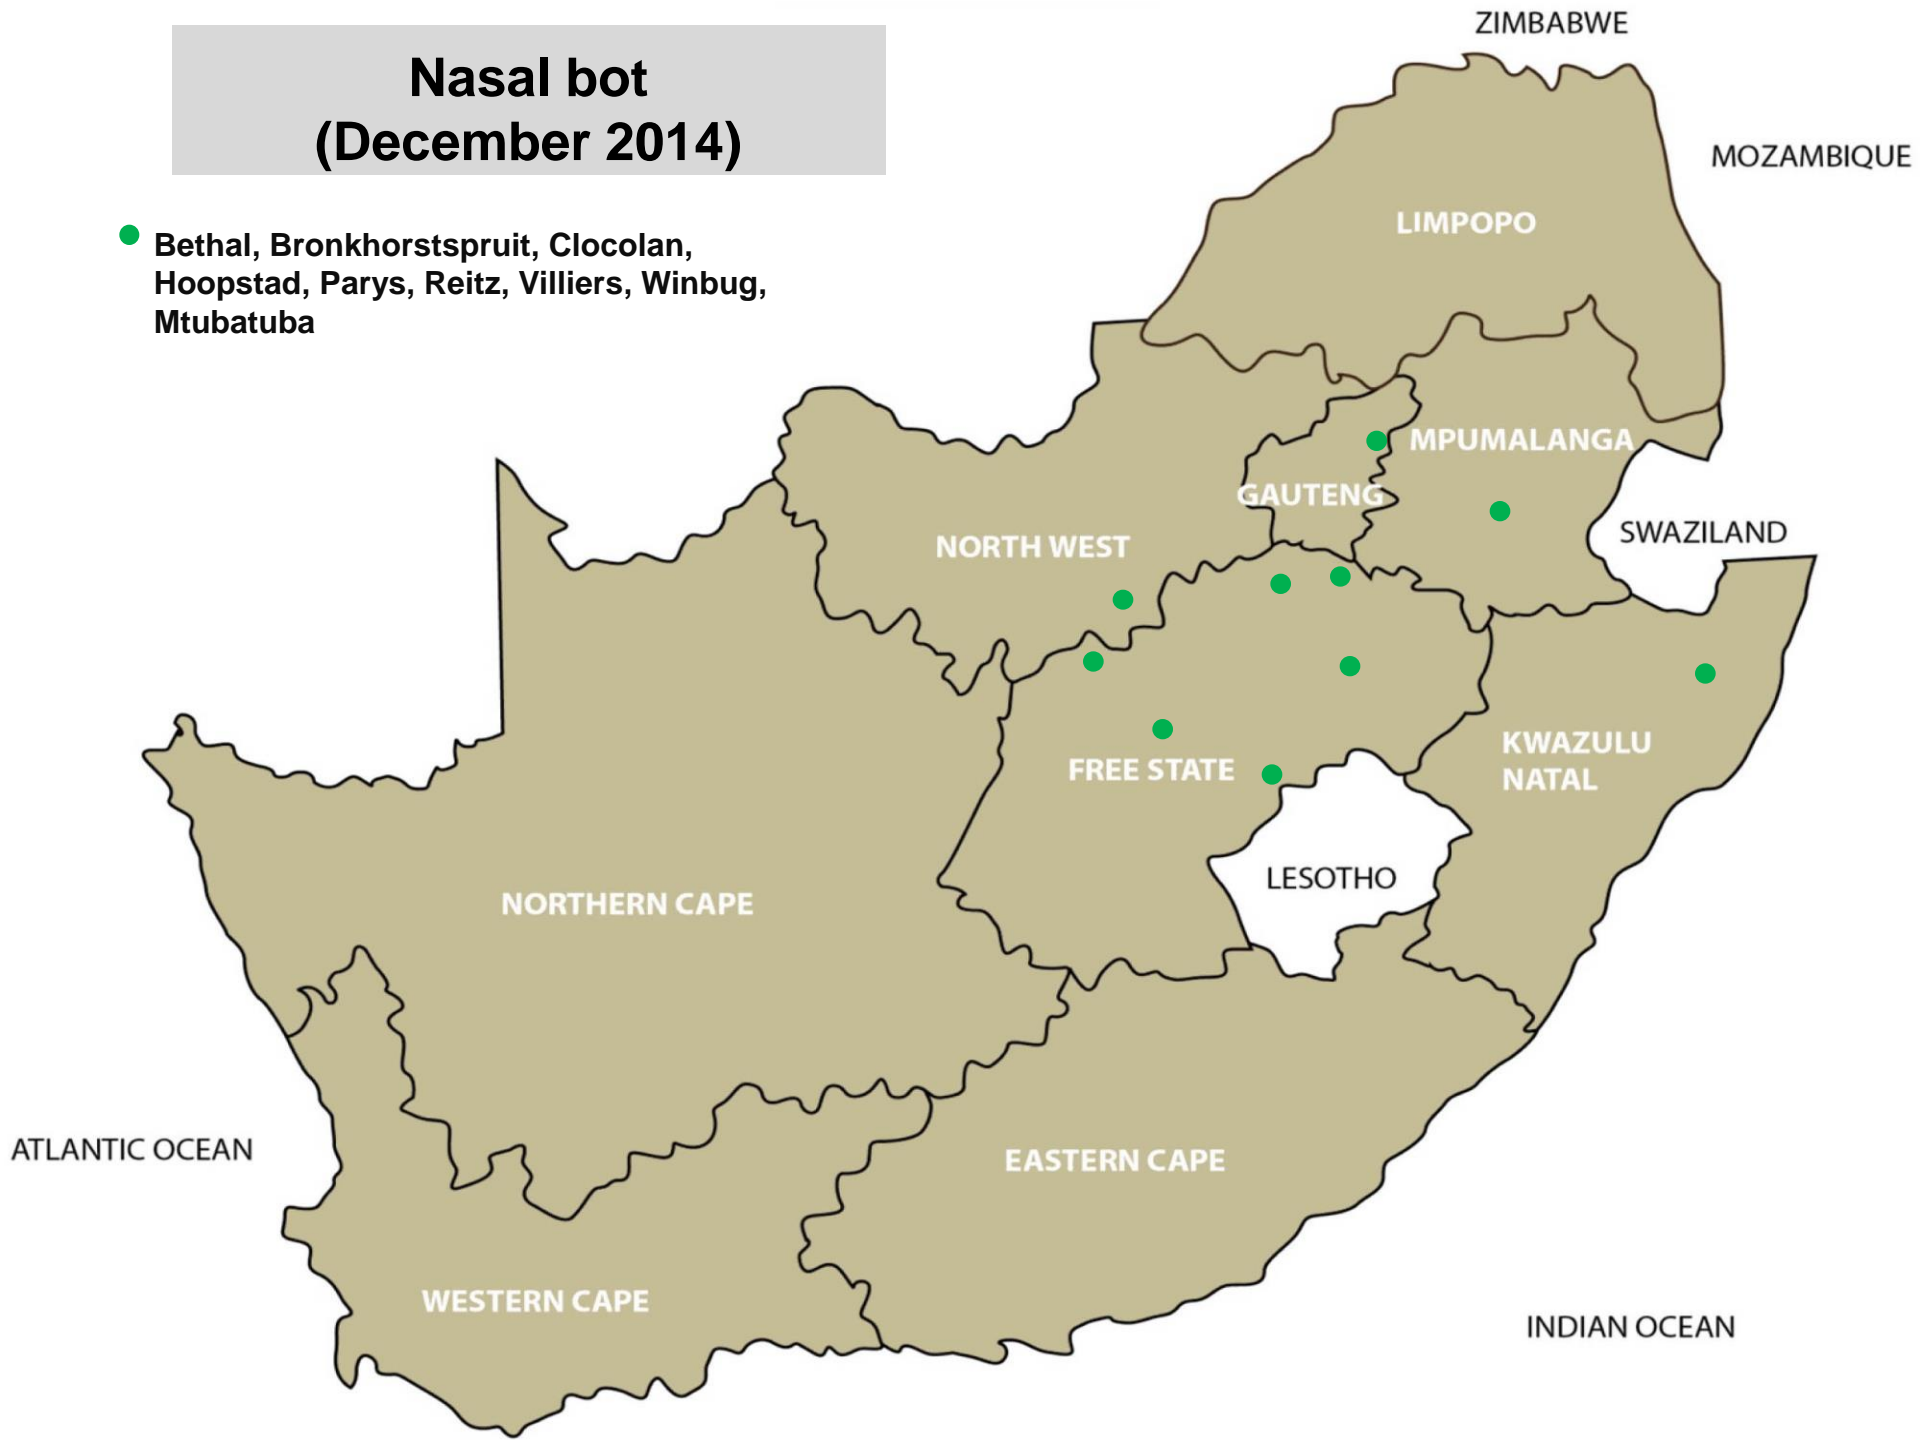

● Parys, Villiers, Kokstad

Biting lice (Red lice) (December 2014)

● Dewetsdorp, Reitz, Winburg

Sucking lice (Blue lice) (December 2014)

● Villiers, Aliwal North

Blowflies (December 2014)

- Balfour, Ermelo, Volksrust, Bronkhorstspuit, Mokopane, Brits, Swartruggens, Clocolan, Dewetsdorp, Hoopstad, Reitz, Winburg, Aliwal North, Heidelberg

Screw-worm (December 2014)

- Lydenburg, Nelspruit, Bronkhorstspuit, Mokopane, Vaalwater, Swartruggens, Reitz, Winburg, Mtubatuba, Alexandria, Port Alfred

Nasal bot (December 2014)

- Bethal, Bronkhorstspuit, Clocolan, Hoopstad, Parys, Reitz, Villiers, Winbug, Mtubatuba

Coccidiosis (December 2014)

- Bronkhorstspuit, Pretoria, Machado, Polokwane, Ventersdorp, Bloemfontein, Clocolan, Reitz, Villiers, Dundee, Estcourt, Mooi River, Mtubatuba, Underberg, Jeffreys Bay, Heidelberg, Malmesbury

Tick transmitted disease - African redwater (December 2014)

- Ermelo, Grootvlei, Bapsfontein, Machado, Polokwane, Frankfort, Parys, Viljoenskroon, Villiers, Bergville, Camperdown, Dundee, Estcourt, Howick, Ingogo, Kokstad, Mtubatuba, Newcastle, Pietermaritzburg, Pongola, Underberg, Alexandria, Humansdorp, Uitenhage, Caledon, George, Heidelberg, Wellington