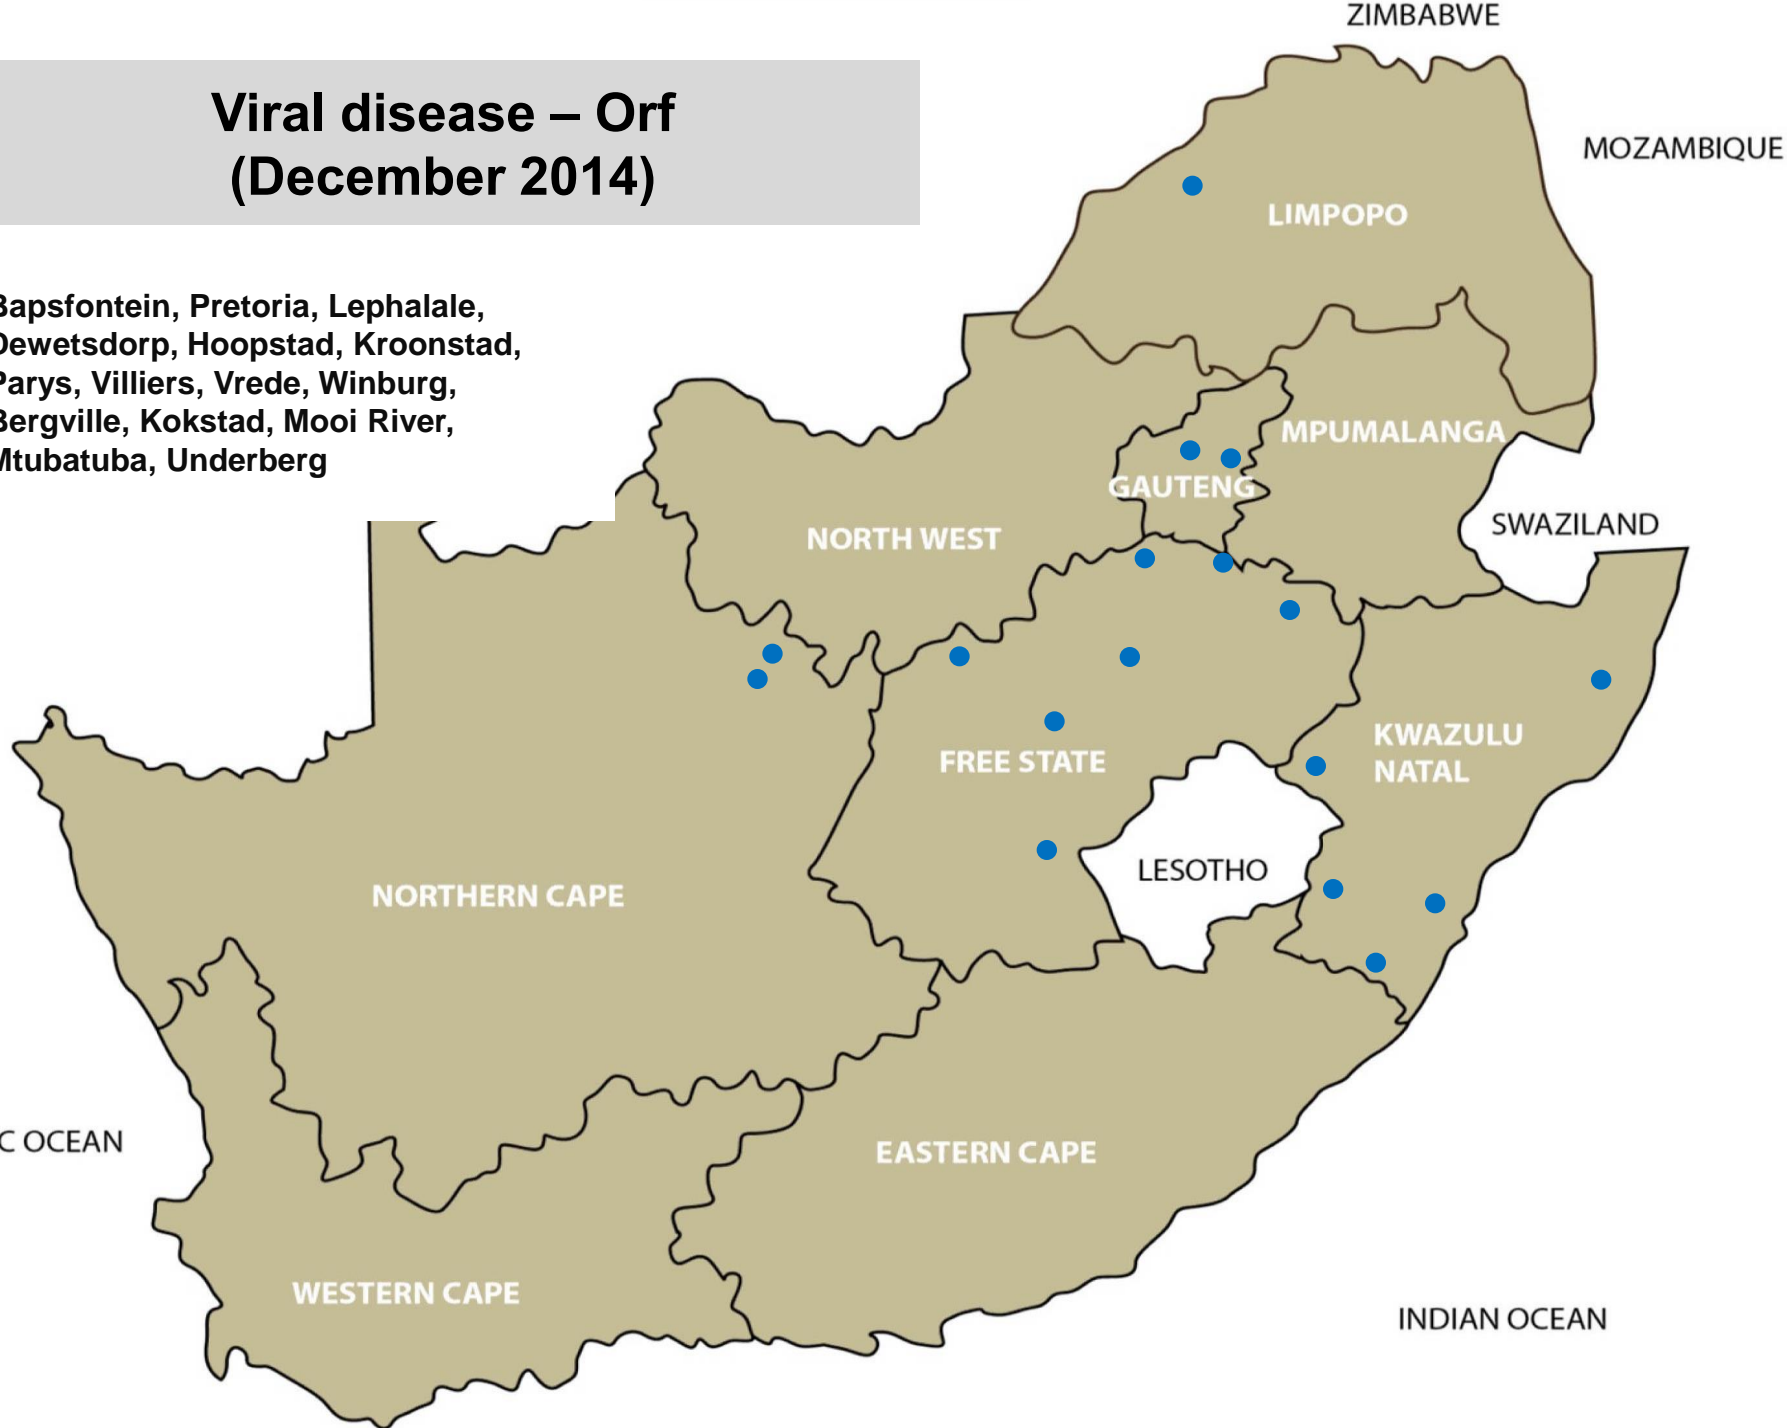

Insect transmitted disease – Blue tongue (December 2014)

- Leeudoringstad, Ventersdorp, Bethlehem, Dewetsdorp, Ficksbug, Reitz, Winburg, Howick, Newcastle, Aliwal North, Humansdorp, Jeffreys Bay, George, Heidelberg, Malmesbury, Oudtshoorn, Riversdale, Stellenbosch, Wellington

Viral disease – Enzootic bovine leucosis (December 2014)

● Balfour, Underberg, Malmesbury

Viral disease - Warts (December 2014)

- Balfour, Mokopane, Christiana, Bultfontein, Clocolan, Hoopstad, Kroonstad, Parys, Reitz, Wesselsbron, Dundee, Mtubatuba, Pietermaritzburg, Pongola, Graaff-Reinet, Malmesbury, Oudtshoorn

Viral disease – Orf (December 2014)

- Bapsfontein, Pretoria, Lephalale, Dewetsdorp, Hoopstad, Kroonstad, Parys, Villiers, Vrede, Winburg, Bergville, Kokstad, Mooi River, Mtubatuba, Underberg

Viral diseases (December 2014)

● **Rabies:** Pretoria, Polokwane, Leeudoringstad, Rustenburg, Winburg

● **Jaagsiekte:**

Bacterial disease – Bovine Brucellosis (December 2014)

- Grootvlei, Machado, Mokopane, Brits, Schweizer-Reneke, Stella, Bloemfontein, Bothaville, Hoopstad, Reitz, Viljoenskroon, Villiers, Winburg