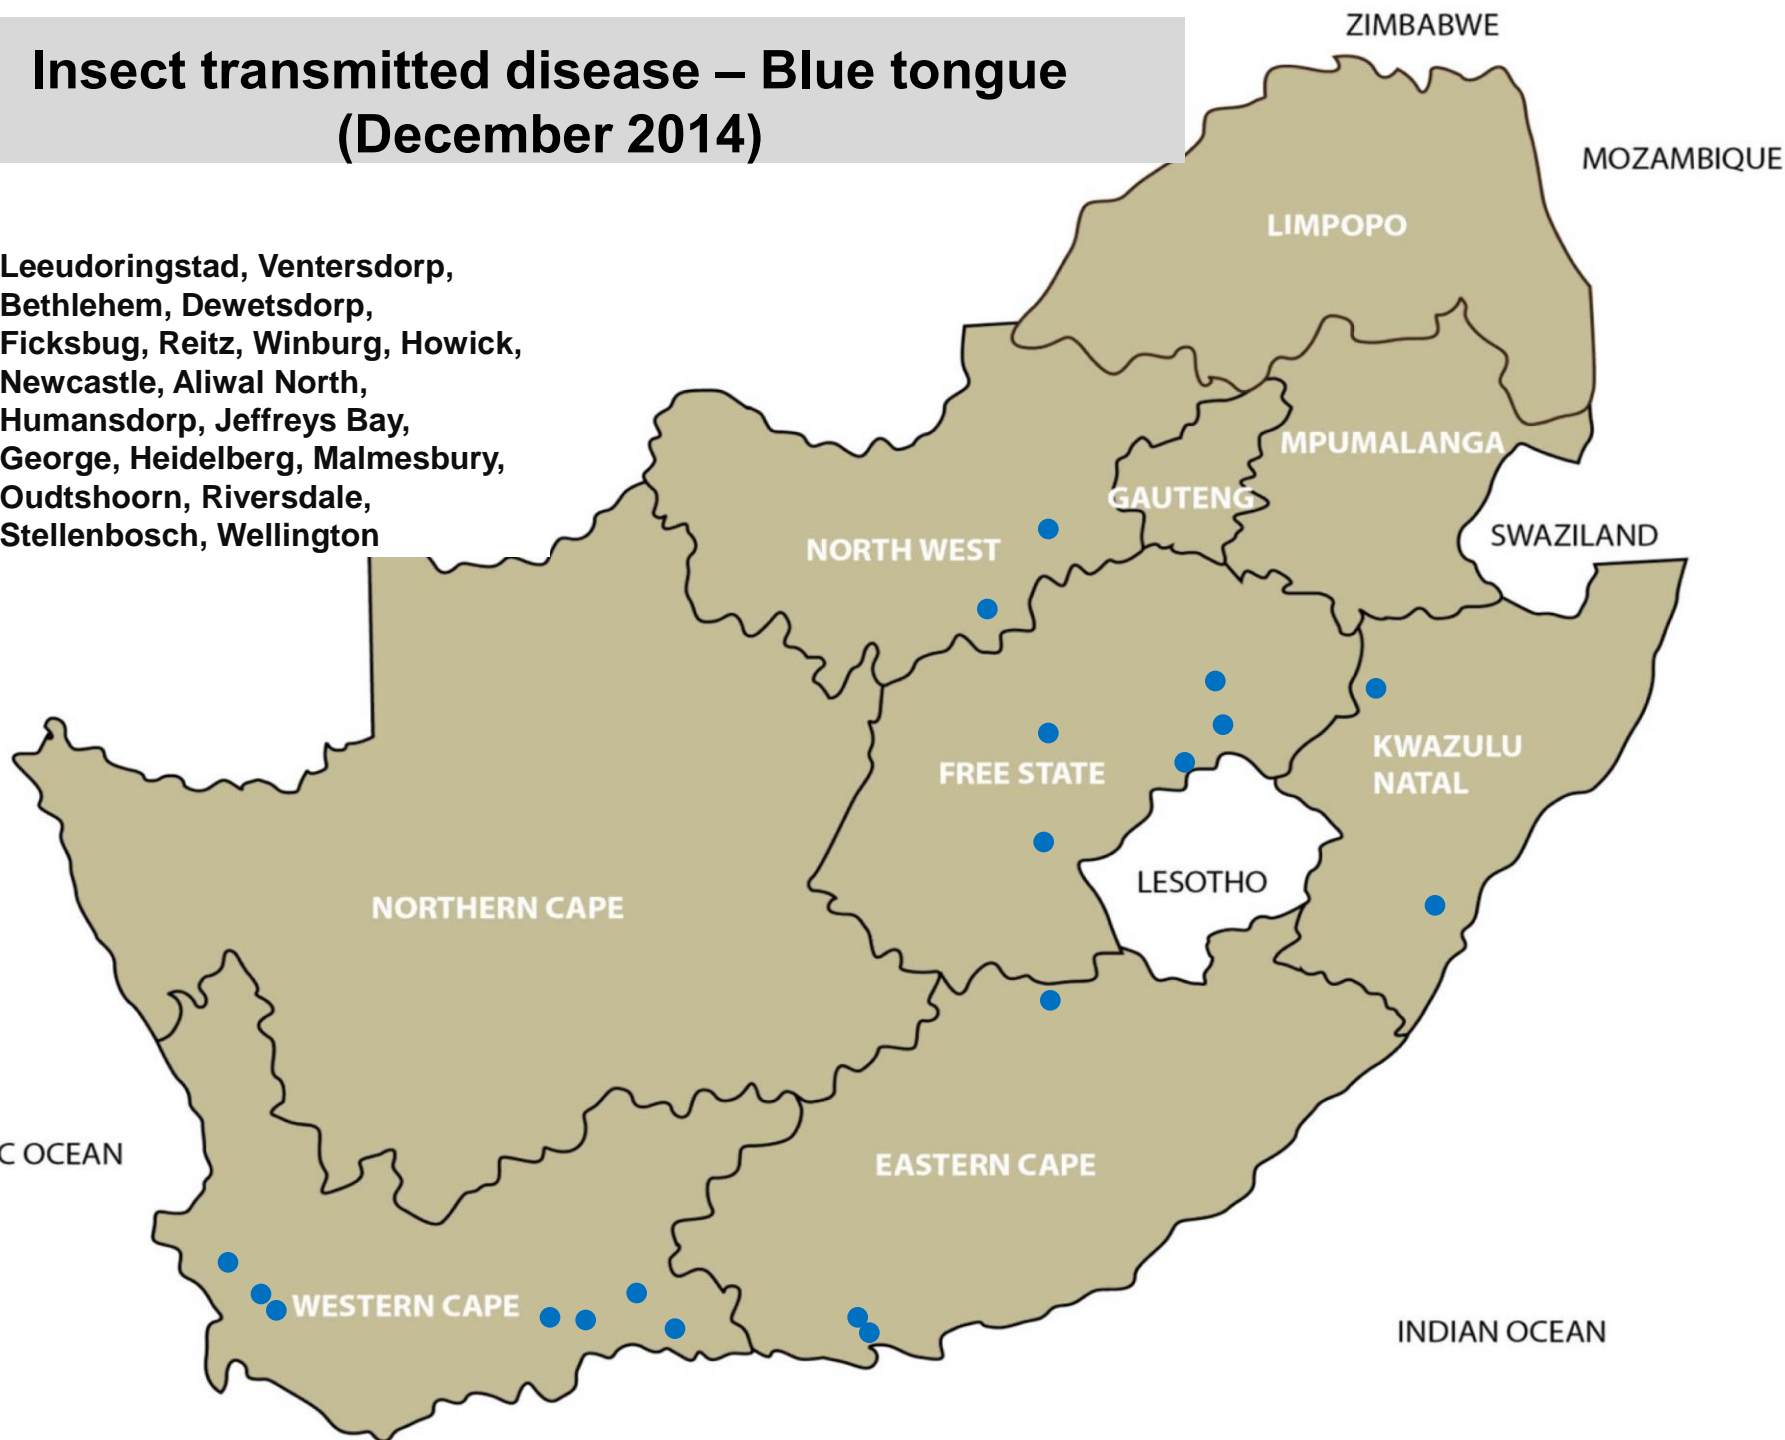

- Ermelo, Piet Retief, Machado, Bloemfontein, Bothaville, Clocolan, Hoopstad, Kroonstad, Ladybrand/Excelsior, Reitz, Villiers, Vrede, Winburg, Dundee, Estcourt

Venereal diseases (December 2014)

● **Vibriosis:** Bloemfontein,
Ladybrand/Excelsior, Winburg,

● **Peestersiekte:**

Insect and tick transmitted disease Lumpy skin disease (December 2014)

- Bethal, Nelspruit, Bronkhorstspuit, Machado, Mokopane, Stella, Clocolan, Frankfort, Harrismith, Hoopstad, Winburg, Dundee, Estcourt, Kokstad, Mtubatuba, Newcastle, Pongola, Underberg, Vryheid, Alexandria, Caledon, Darling, Heidelberg, Malmesbury, Oudtshoorn, Riversdale, Stellenbosch, Kimberley

Insect transmitted disease Three-day stiffnessickness (December 2014)

- Lydenburg, Nelspruit, Bronkhorstspuit, Polokwane, Leeudoringstad, Bloemfontein, Clocolan, Frankfort, Ladybrand/Excelsior, Reitz, Viljoenskroon, Villiers, Estcourt, Howick, Kokstad, Mtubatuba, Pongola, Alexandria, Heidelberg, Vredenburg

Insect transmitted disease – Blue tongue (December 2014)

- Leeudoringstad, Ventersdorp, Bethlehem, Dewetsdorp, Ficksbug, Reitz, Winburg, Howick, Newcastle, Aliwal North, Humansdorp, Jeffreys Bay, George, Heidelberg, Malmesbury, Oudtshoorn, Riversdale, Stellenbosch, Wellington