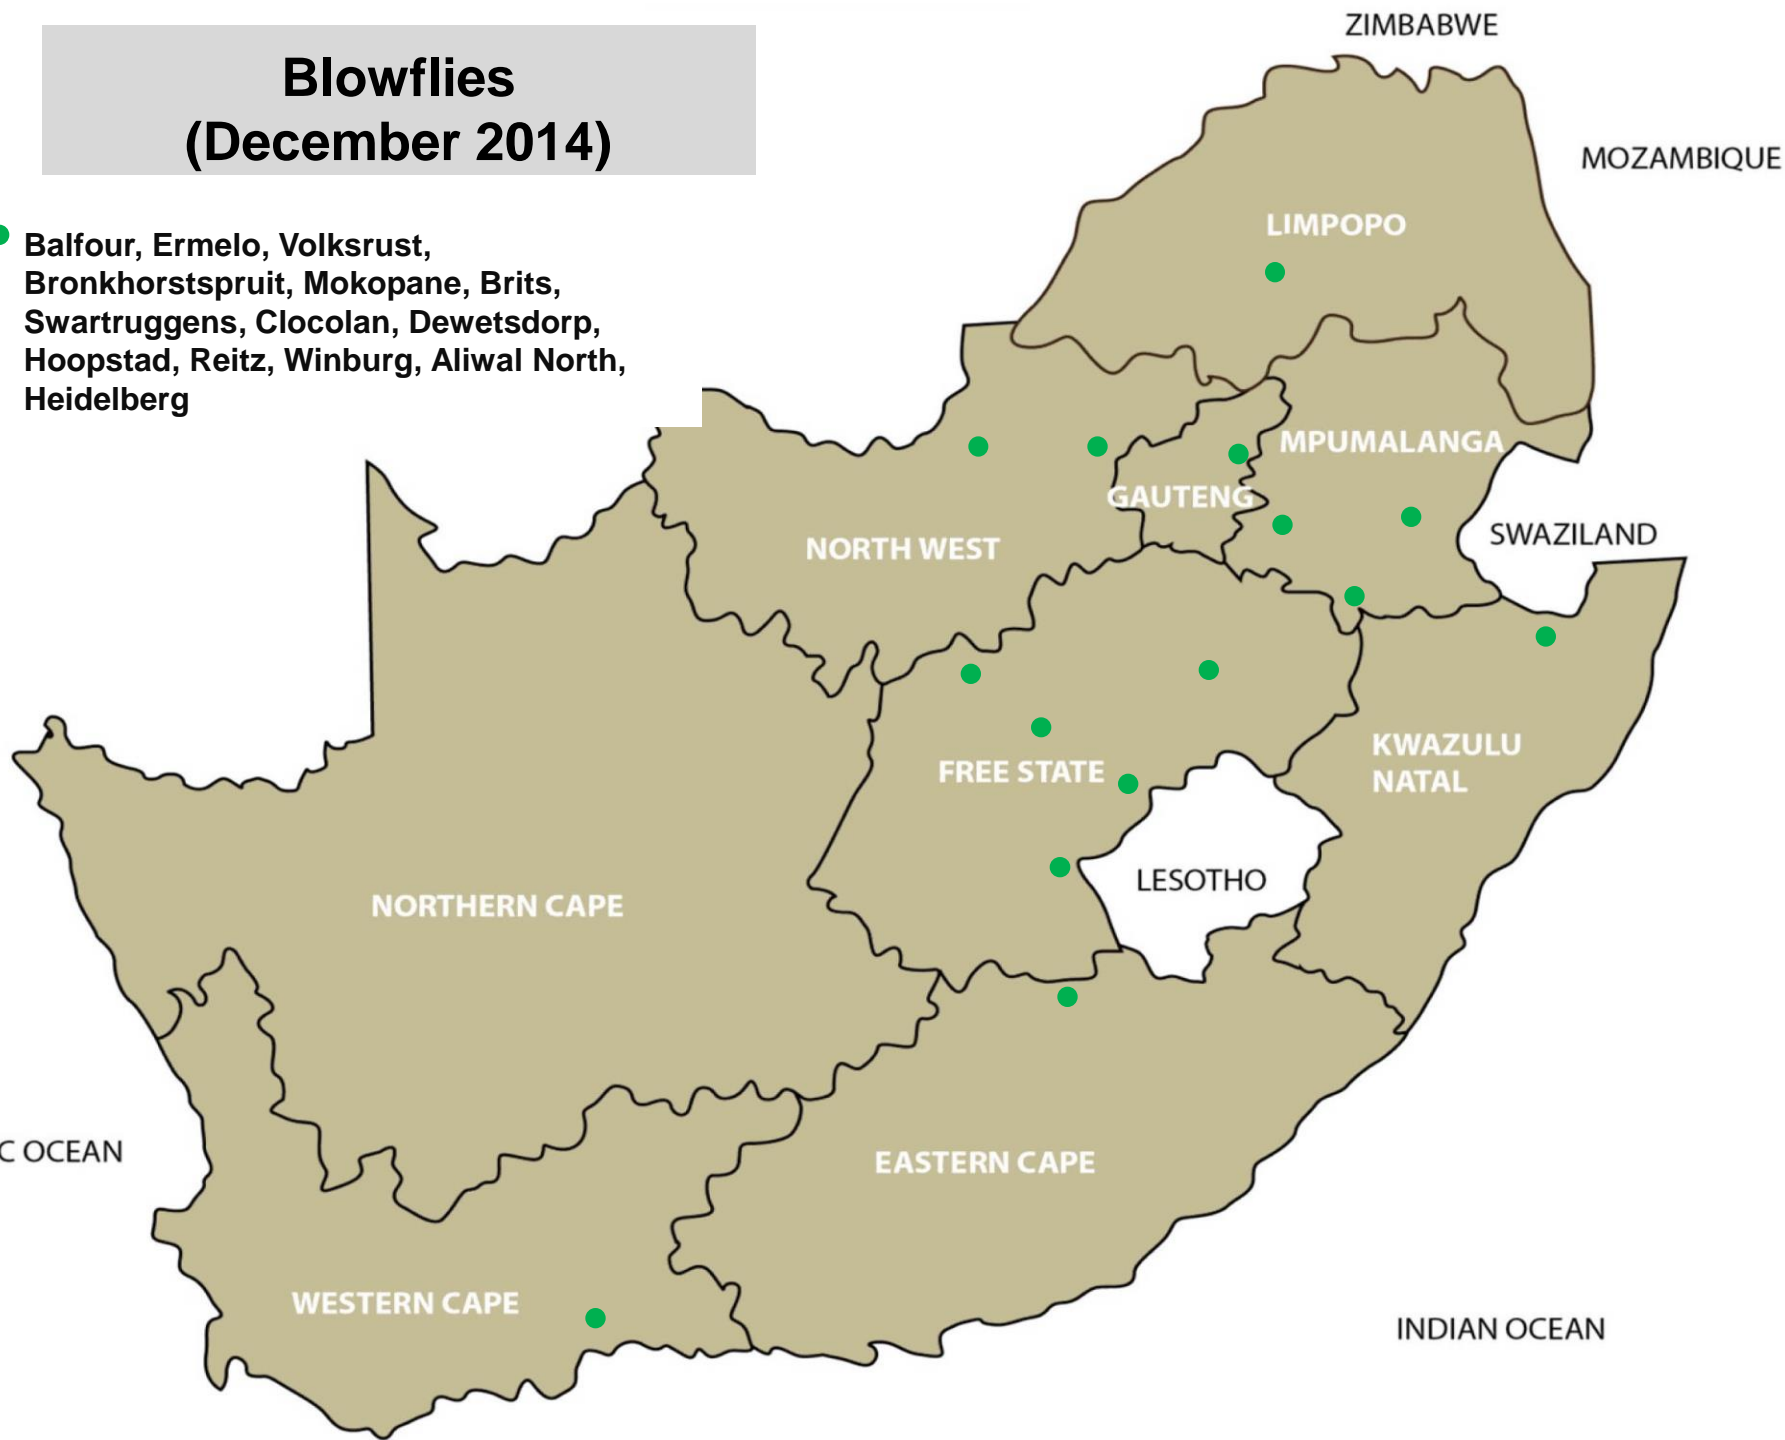

Red-legged tick (December 2014)

- Balfour, Volksrust, Bapsfontein, Christiana, Leeudoringstad, Swartruggens, Bultfontein, Hoopstad, Kroonstad, Memel, Parys, Villiers, Vrede, Winburg, Underberg

Paralysis ticks (December 2014)

● Parys, Villiers, Kokstad

Biting lice (Red lice) (December 2014)

● Dewetsdorp, Reitz, Winburg

Sucking lice (Blue lice) (December 2014)

● Villiers, Aliwal North

Blowflies (December 2014)

- Balfour, Ermelo, Volksrust, Bronkhorstspuit, Mokopane, Brits, Swartruggens, Clocolan, Dewetsdorp, Hoopstad, Reitz, Winburg, Aliwal North, Heidelberg

Screw-worm (December 2014)

- Lydenburg, Nelspruit, Bronkhorstspuit, Mokopane, Vaalwater, Swartruggens, Reitz, Winburg, Mtubatuba, Alexandria, Port Alfred

Nasal bot (December 2014)

- Bethal, Bronkhorstspuit, Clocolan, Hoopstad, Parys, Reitz, Villiers, Winbug, Mtubatuba

Tick transmitted disease - African redwater (December 2014)

- Ermelo, Grootvlei, Bapsfontein, Machado, Polokwane, Frankfort, Parys, Viljoenskroon, Villiers, Bergville, Camperdown, Dundee, Estcourt, Howick, Ingogo, Kokstad, Mtubatuba, Newcastle, Pietermaritzburg, Pongola, Underberg, Alexandria, Humansdorp, Uitenhage, Caledon, George, Heidelberg, Wellington