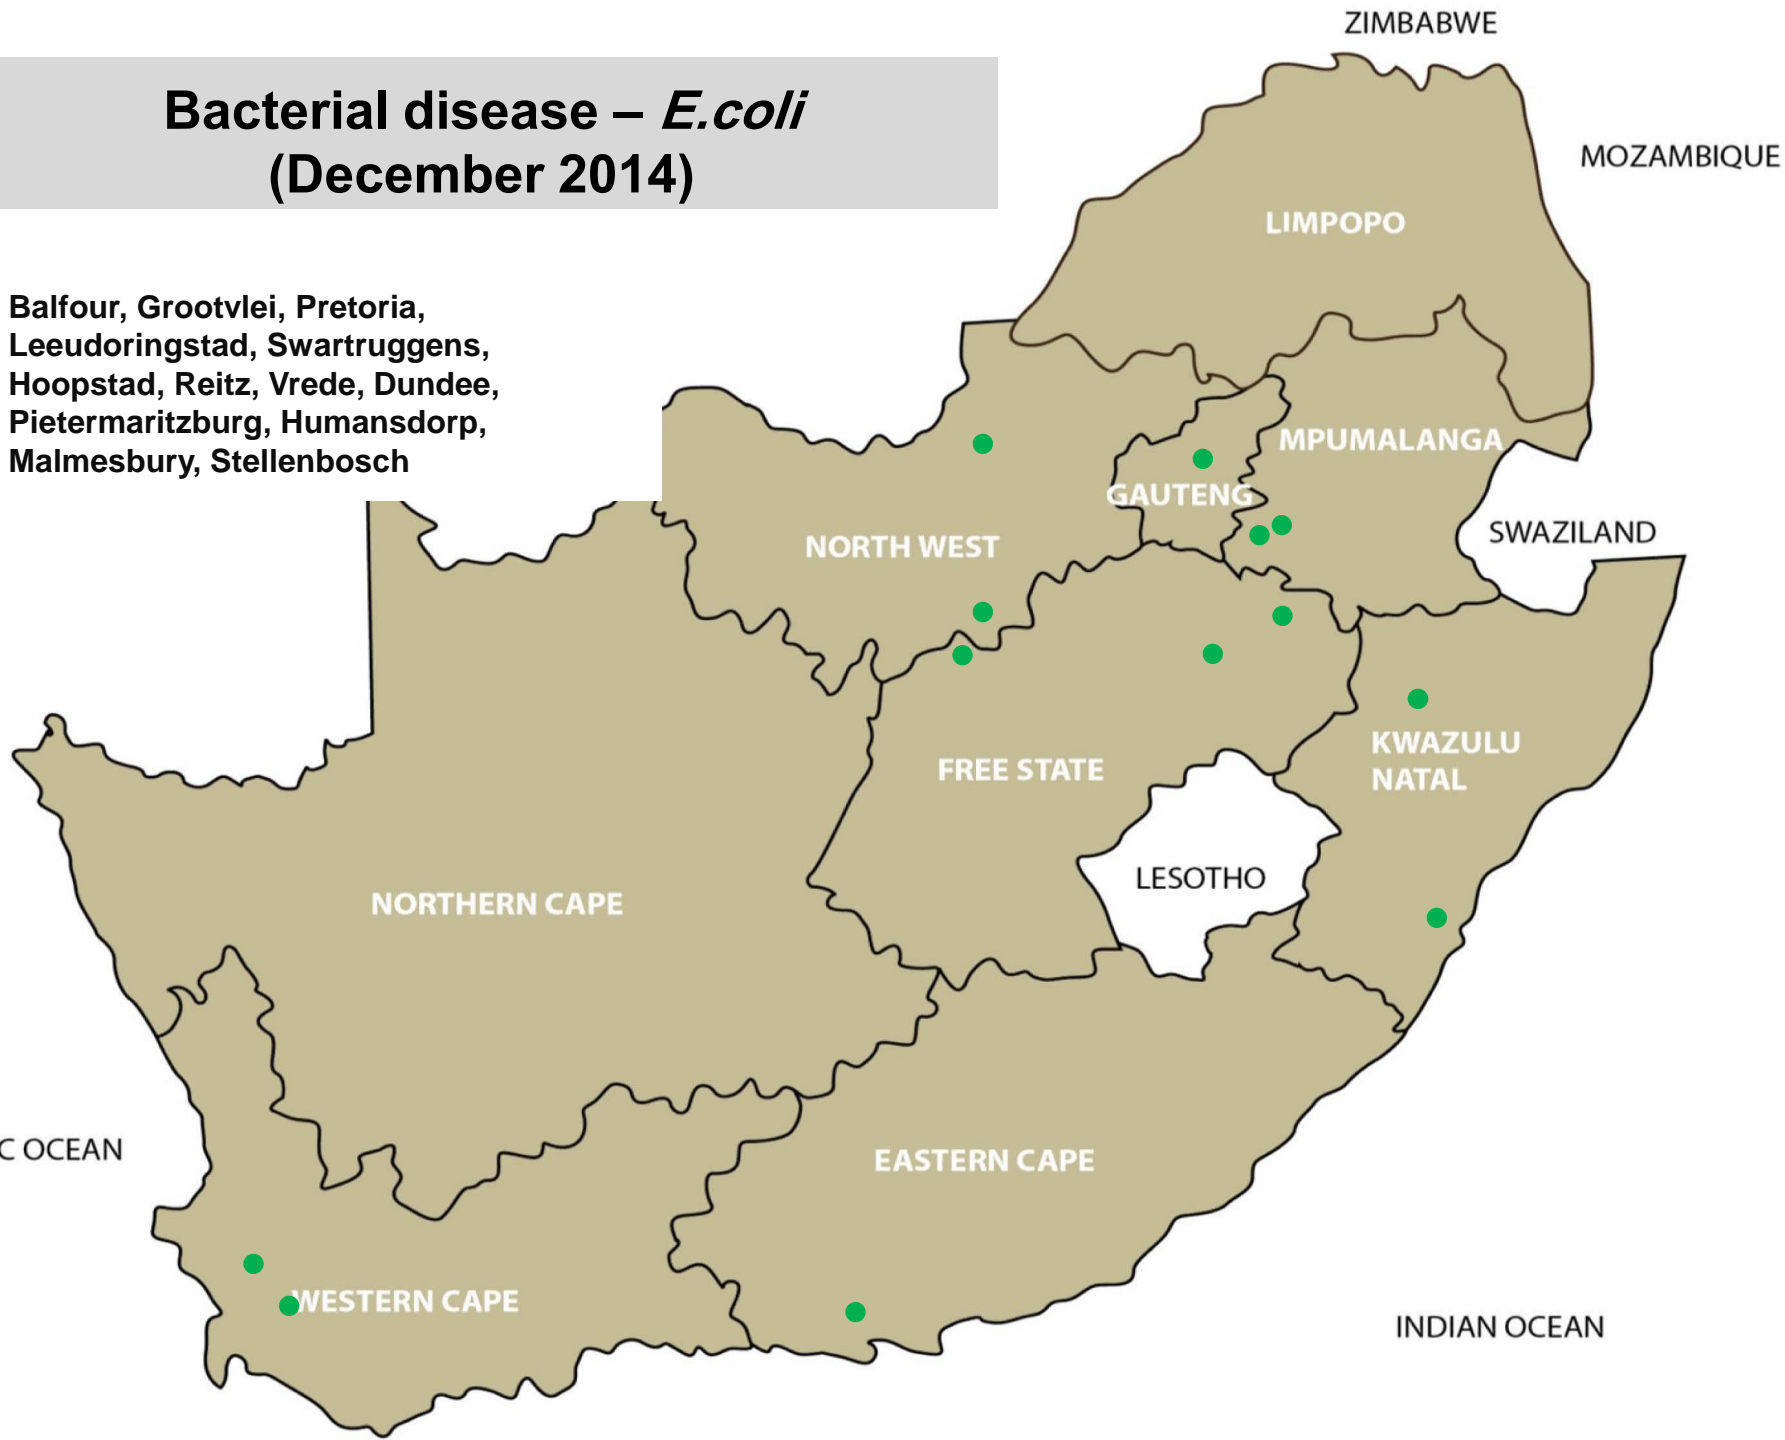

Viral disease – Orf (December 2014)

- Bapsfontein, Pretoria, Lephalale, Dewetsdorp, Hoopstad, Kroonstad, Parys, Villiers, Vrede, Winburg, Bergville, Kokstad, Mooi River, Mtubatuba, Underberg

Viral diseases (December 2014)

● **Rabies:** Pretoria, Polokwane, Leeudoringstad, Rustenburg, Winburg

● **Jaagsiekte:**

Bacterial disease – Bovine Brucellosis (December 2014)

- Grootvlei, Machado, Mokopane, Brits, Schweizer-Reneke, Stella, Bloemfontein, Bothaville, Hoopstad, Reitz, Viljoenskroon, Villiers, Winburg

Bacterial disease – Ovine brucellosis - *Brucella ovis* (December 2014)

● Graaff-Reinet

Bacterial disease – *E.coli* (December 2014)

- Balfour, Grootvlei, Pretoria, Leeudoringstad, Swartruggens, Hoopstad, Reitz, Vrede, Dundee, Pietermaritzburg, Humansdorp, Malmesbury, Stellenbosch

Bacterial disease - Salmonellosis (December 2014)

- Bronkhorstspuit, Leeudoringstad, Clocolan, Estcourt, Newcastle, Malmesbury

Bacterial disease – Enzootic abortion (December 2014)

● Beaufort West

Bacterial disease – Johnes disease (December 2014)