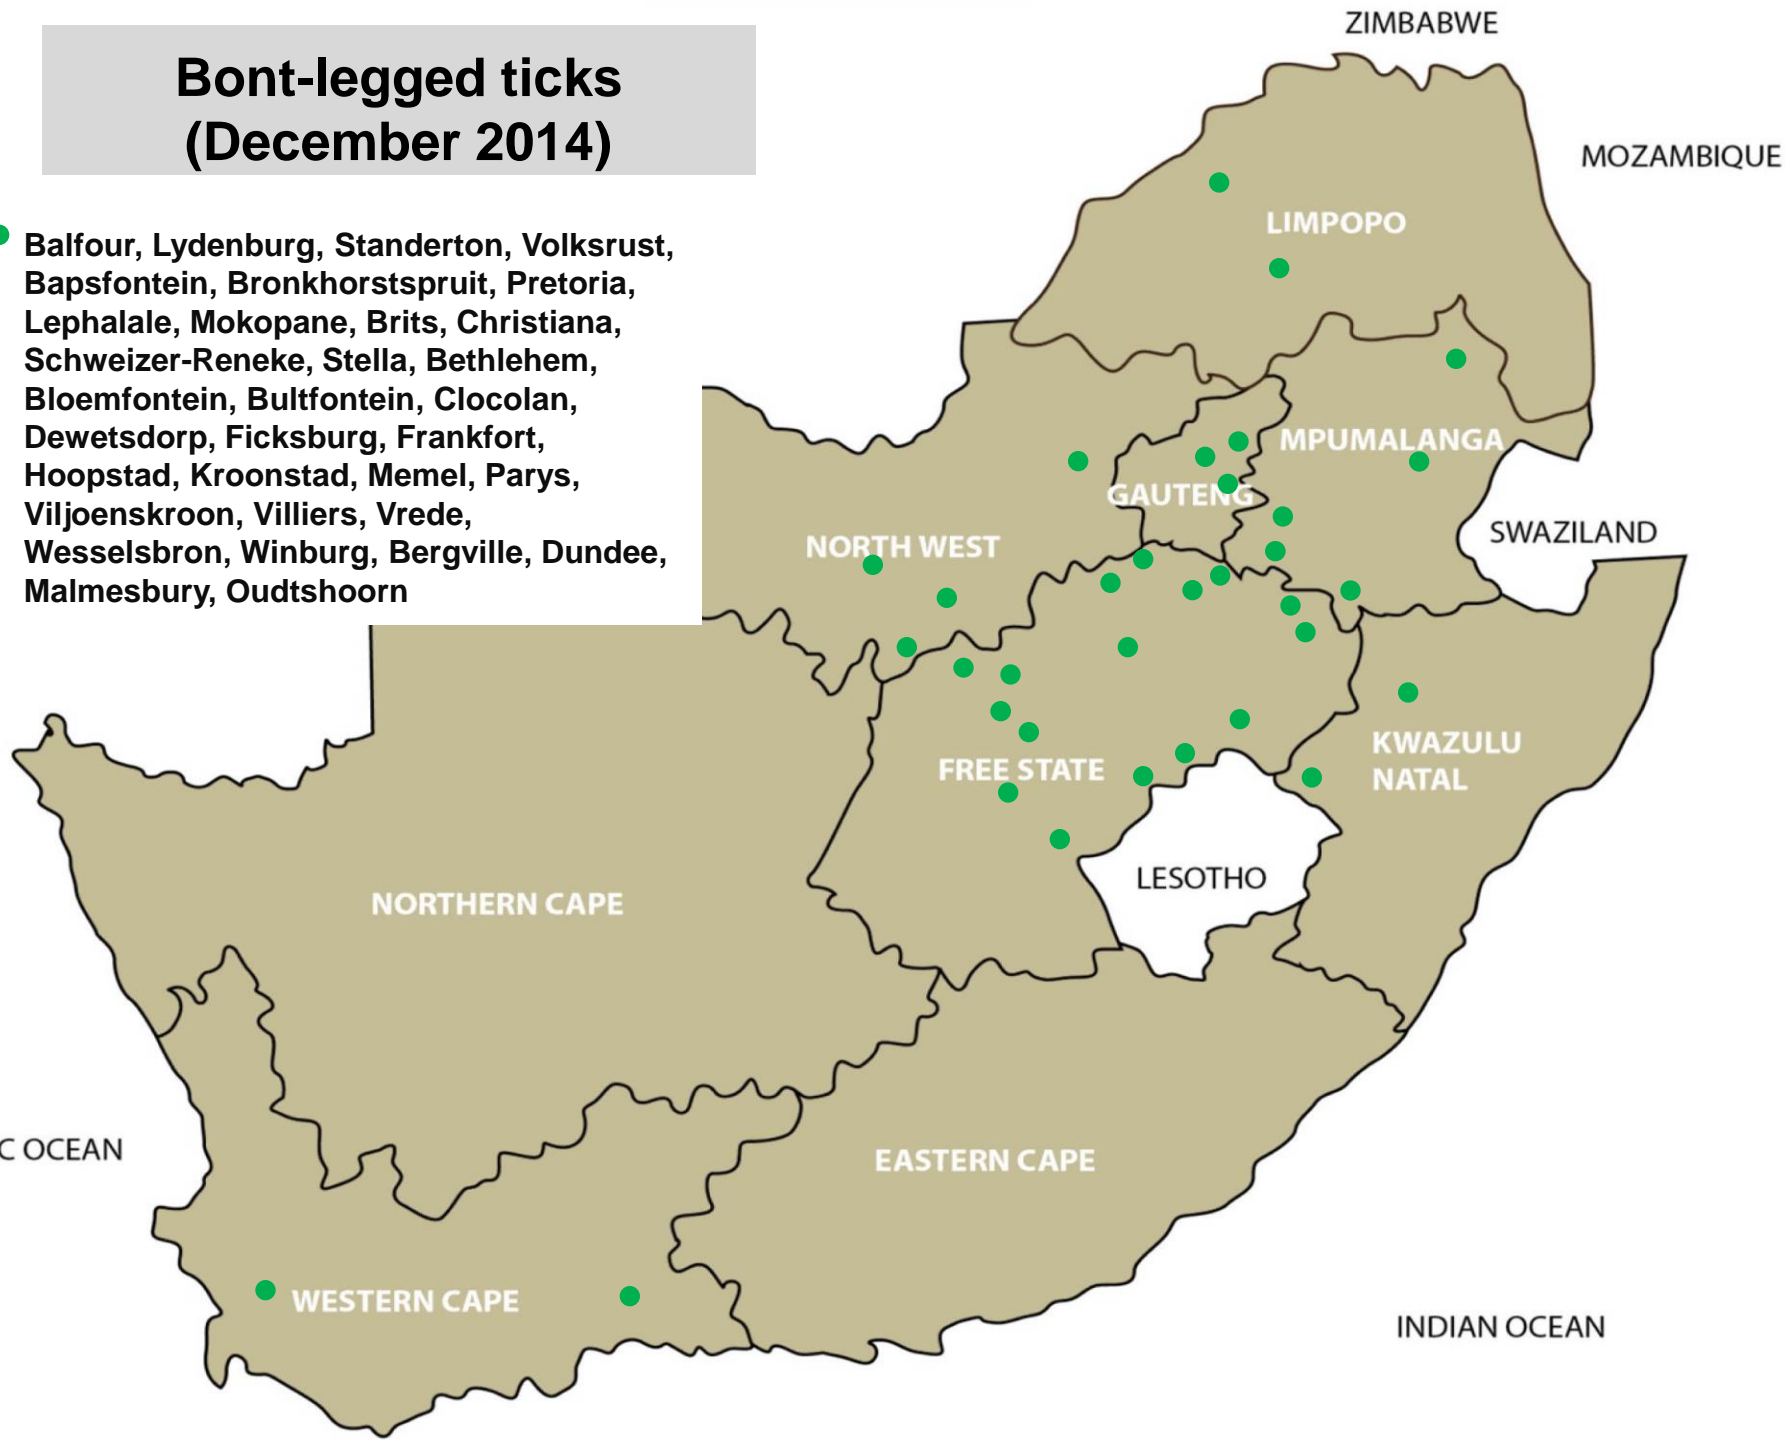

- Mokopane, Polokwane, Brits, Swartruggens, Zastron, Mtubatuba, Pongola

Blue ticks (December 2014)

- Balfour, Ermelo, Grootvlei, Lydenburg, Middelburg, Nelspruit, Volksrust, Bapsfontein, Pretoria, Mokopane, Polokwane, Leeudoringstad, Schweizer-Reneke, Stella, Swartruggens, Ventersdorp, Bethlehem, Clocolan, Ficksburg, Frankfort, Hoopstad, Memel, Parys, Reitz, Villiers, Vrede, Winburg, Zastron, Bergville, Dundee, Estcourt, Howick, Kokstad, Mooi River, Mtubatuba, Pietermaritzburg, Pongola, Underberg, Alexandria, George, Heidelberg, Malmesbury, Riversdale

Resistant Blue ticks (December 2014)

- Nelspruit, Swartuggens, Winburg, Kokstad, Pongola

Bont ticks (December 2014)

- Balfour, Lydenburg, Nelspruit, Pretoria, Mokopane, Polokwane, Brits, Leeudoringstad, Swartruggens, Dundee, Estcourt, Mtubatuba, Pietermaritzburg, Alexandria

Brown ear-ticks (December 2014)

- Lydenburg, Middelburg, Standerton, Bapsfontein, Bronkhorstspuit, Mokopane, Polokwane, Vaalwater, Swartruggens, Parys, Reitz, Viljoenskroon, Villiers, Vrede, Winburg, Bergville, Dundee, Estcourt, Mtubatuba, Vryheid

Bont-legged ticks (December 2014)

- Balfour, Lydenburg, Standerton, Volksrust, Bapsfontein, Bronkhorstspuit, Pretoria, Lephalale, Mokopane, Brits, Christiana, Schweizer-Reneke, Stella, Bethlehem, Bloemfontein, Bultfontein, Clocolan, Dewetsdorp, Ficksburg, Frankfort, Hoopstad, Kroonstad, Memel, Parys, Viljoenskroon, Villiers, Vrede, Wesselsbron, Winburg, Bergville, Dundee, Malmesbury, Oudtshoorn