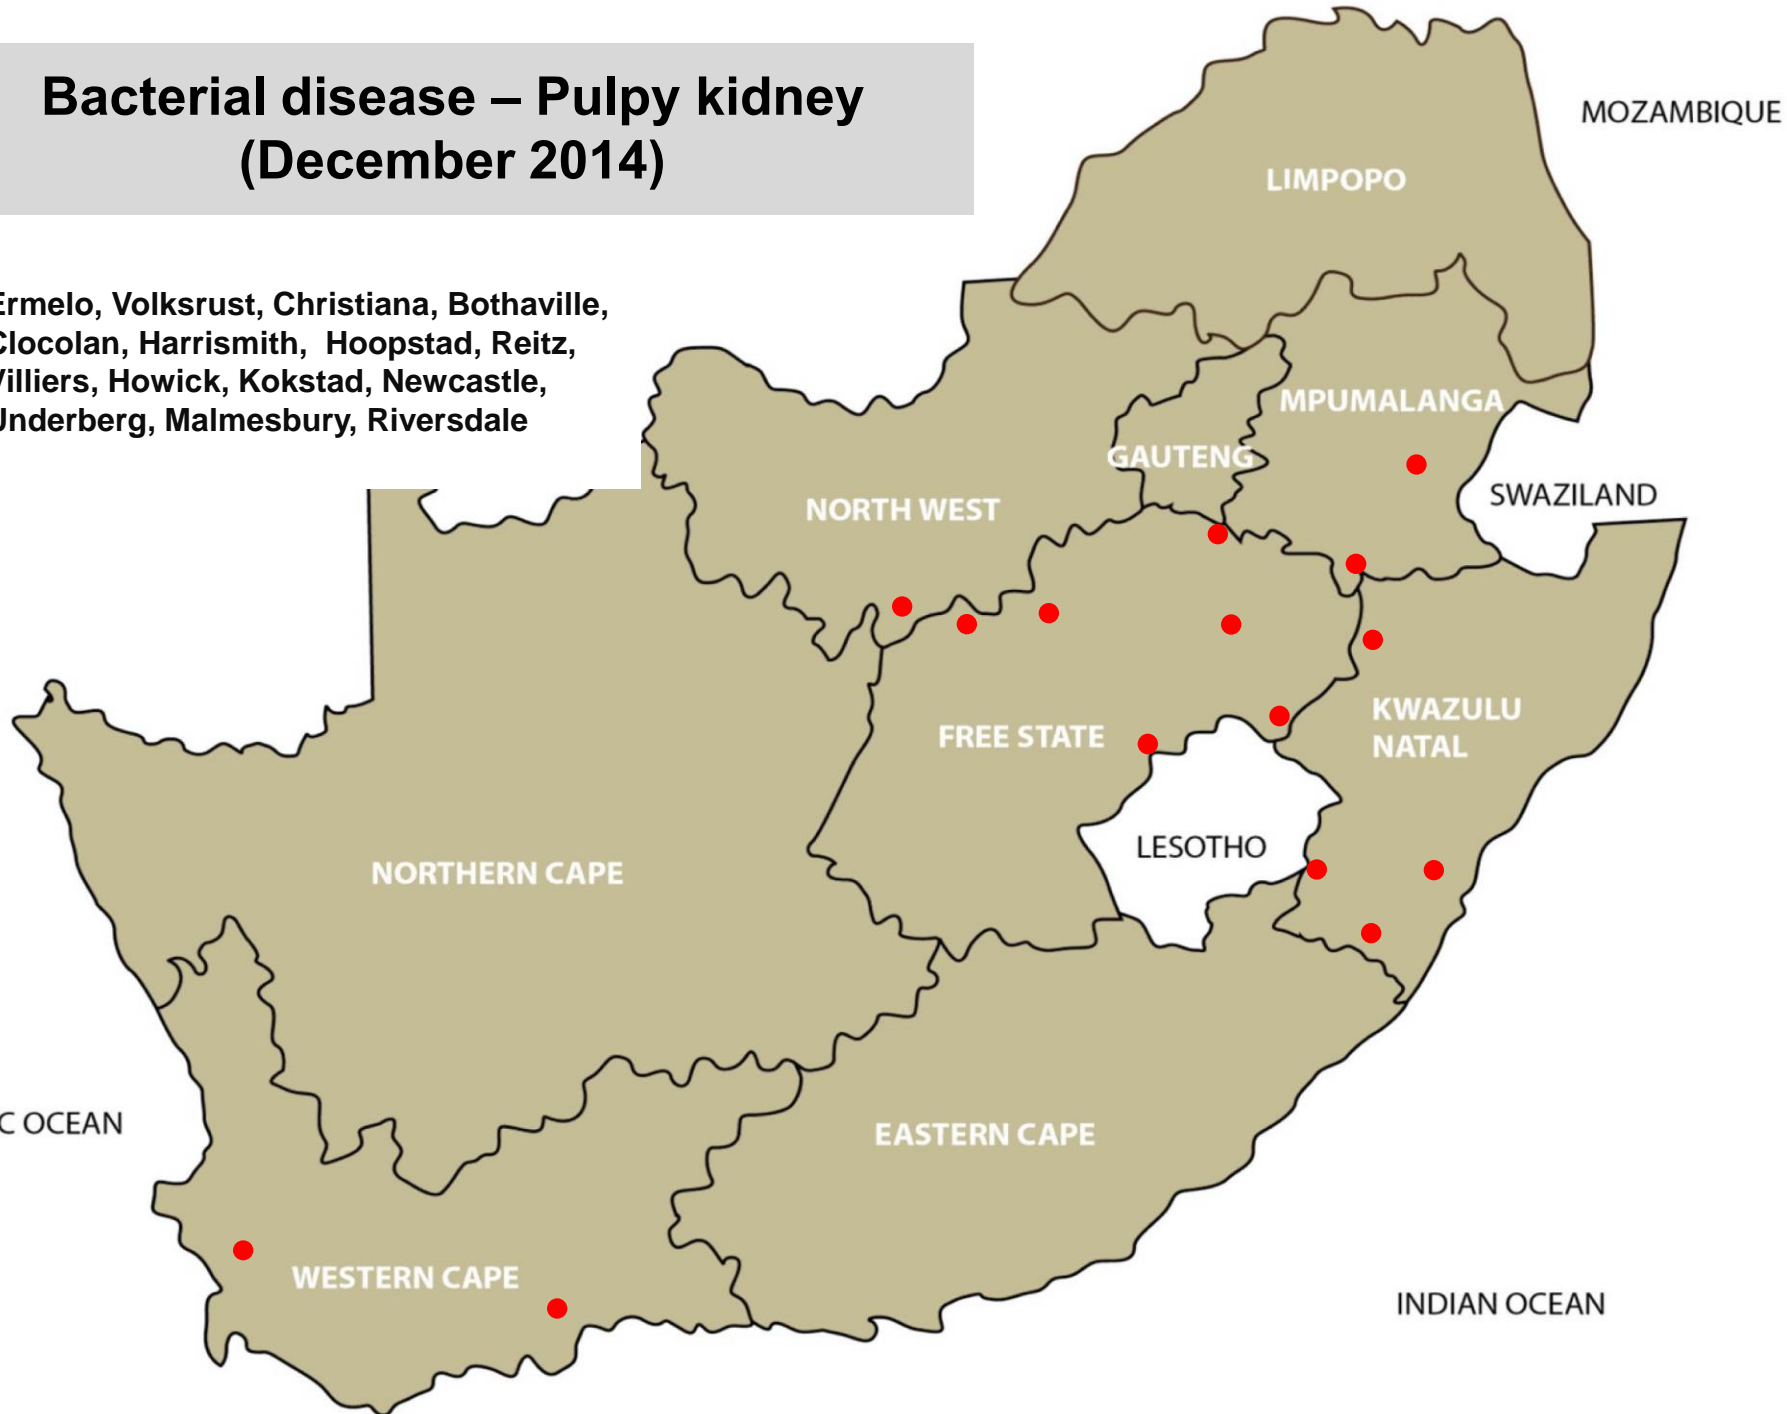

Internal parasites – Resistant roundworms (December 2014)

- Middelburg, Pretoria, Schweizer-Reneke, Clocolan, Hoopstad, Reitz, Dundee, Aliwal North, Port Alfred, Riversdale

Internal parasites – Tapeworms (December 2014)

● Heidelberg (W C)

Bacterial disease – Blackquarter (December 2014)

- Grootvlei, Piet Retief, Bronkhorstspuit, Polokwane, Ventersdorp, Bethlehem, Bloemfontein, Clocolan, Harrismith, Ladybrand/Excelsior, Reitz, Viljoenskroon, Villiers, Vrede, Zastron, Bergville, Estcourt, Kokstad, Mtubatuba, Pongola

- Balfour, Grootvlei, Bethlehem, Clocolan, Villiers, Vrede, Kokstad, Newcastle, Pietermaritzburg, Underberg, Alexandria, Malmesbury, Kathu

Bacterial disease – Blood gut (sheep) (December 2014)

- Ermelo, Bethlehem, Bothaville, Harrismith, Villiers, Mooi River

Bacterial disease – Pulpy kidney (December 2014)

- Ermelo, Volksrust, Christiana, Bothaville, Clocolan, Harrismith, Hoopstad, Reitz, Villiers, Howick, Kokstad, Newcastle, Underberg, Malmesbury, Riversdale