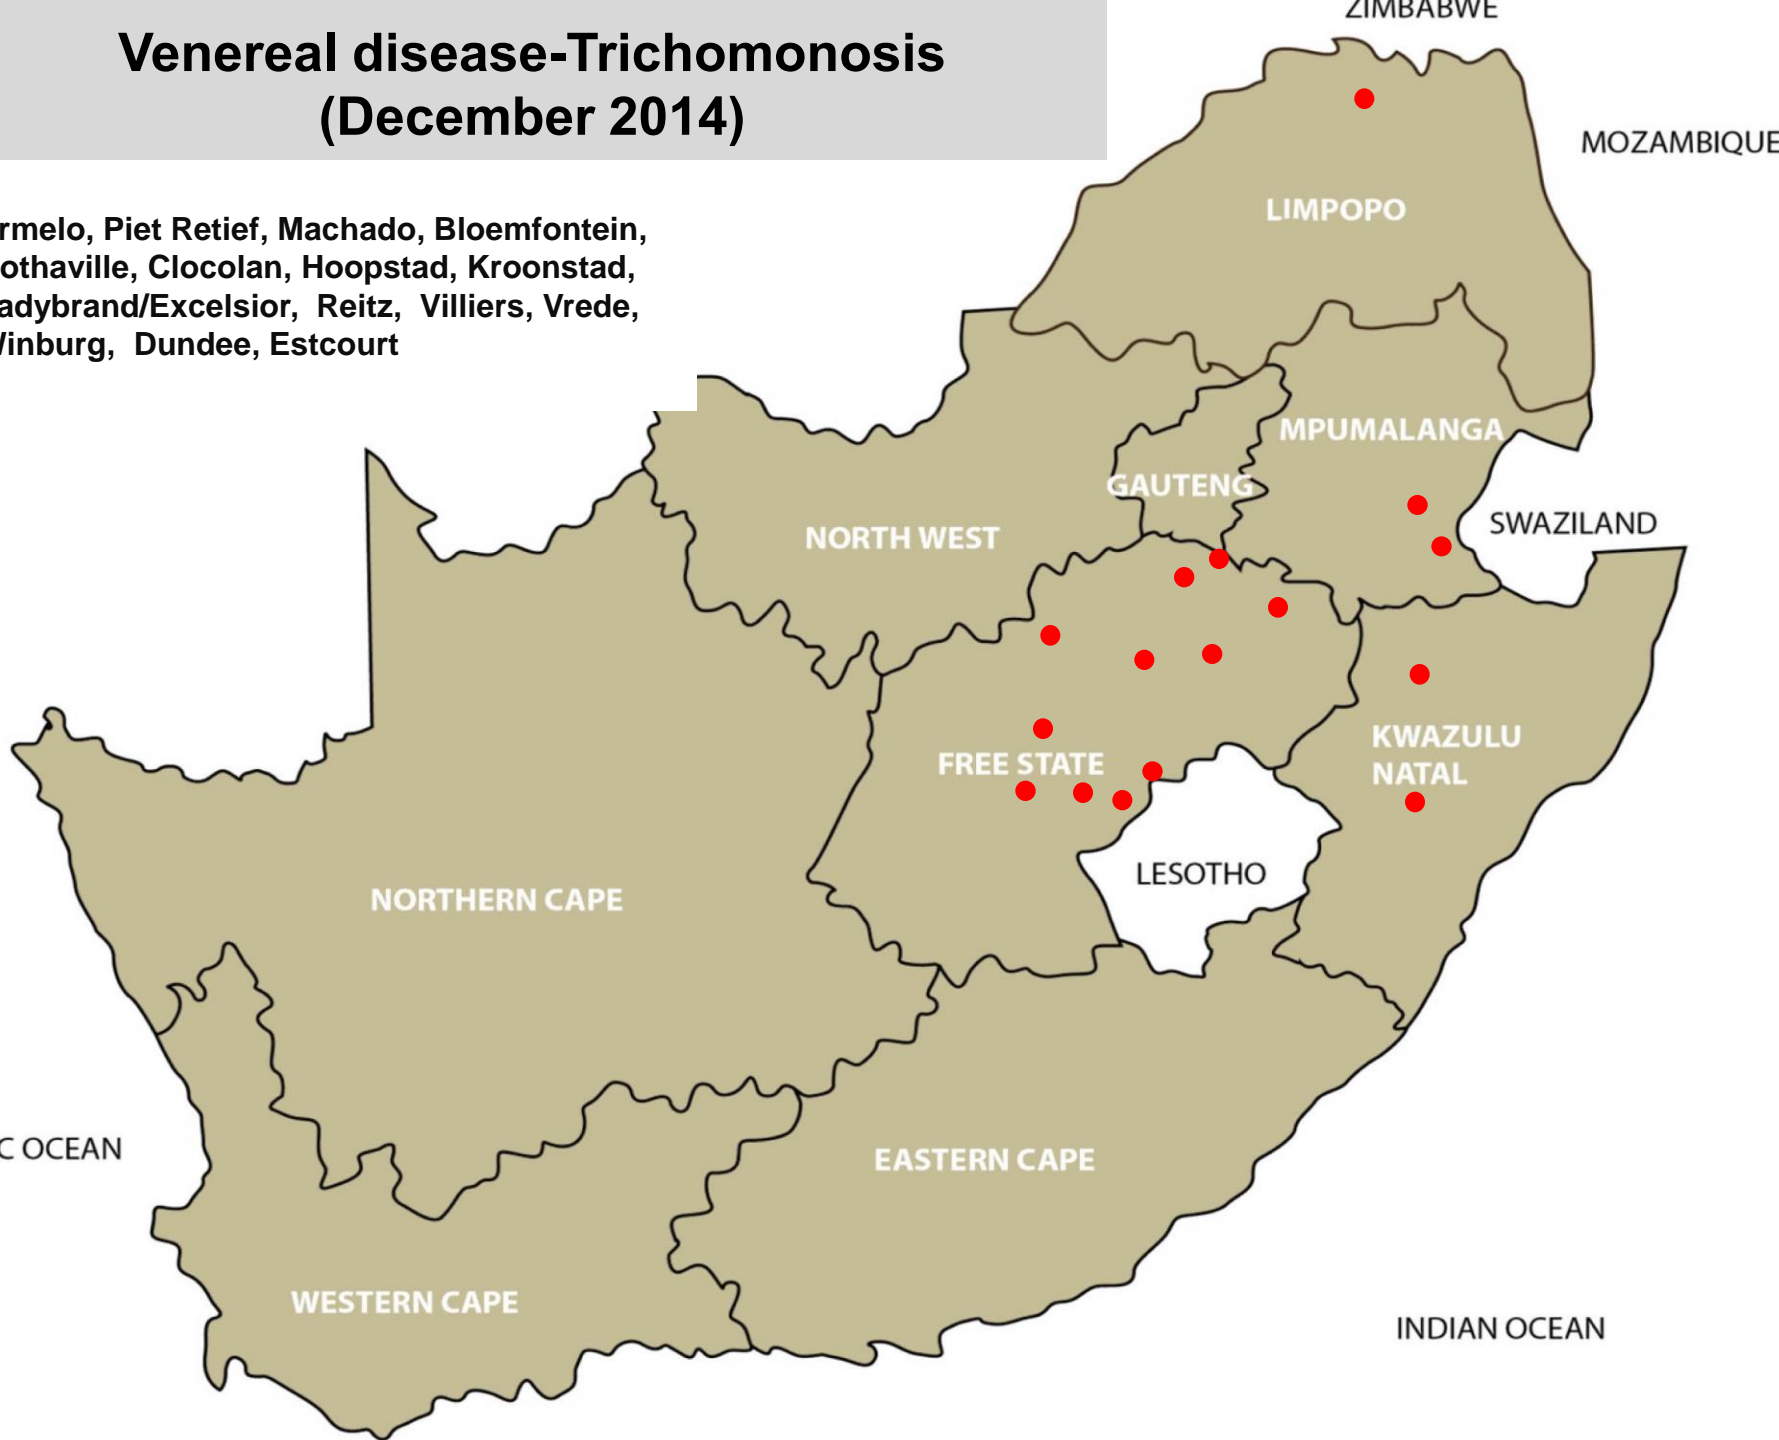

Tick and biting fly transmitted disease - Anaplasmosis (December 2014)

- Balfour, Ermelo, Grootvlei, Piet Retief, Standerton, Volksrust, Pretoria, Leeudoringstad, Swartruggens, Bloemfontein, Bothaville, Clocolan, Ficksburg, Hoopstad, Kroonstad, Ladybrand/Excelsior, Parys, Reitz, Villiers, Vrede, Wesselsbon, Winburg, Zastron, Estcourt, Ingogo, Kokstad, Mtubatuba, Underberg, Alexandria, Darling, George, Heidelberg, Malmesbury, Riversdale, Stellenbosch

Tick transmitted disease - Heartwater (December 2014)

- Nelspruit, Bronkhorstspuit, Pretoria, Machado, Mokopane, Polokwane, Brits, Swartruggens, Dundee, Estcourt, Mtubatuba, Pietermaritzburg, Pongola, Vryheid, Alexandria, Port Alfred, Uitenhage

Tick toxicosis (December 2014)

- **Sweating sickness:** Bronkhorstspuit, Mokopane, Leeudoringstad, Rustenburg, Bothaville, Kroonstad, Parys, Viljoenskroon, Winburg, Bergville, Pongola

Venereal disease-Trichomonosis (December 2014)

- Ermelo, Piet Retief, Machado, Bloemfontein, Bothaville, Clocolan, Hoopstad, Kroonstad, Ladybrand/Excelsior, Reitz, Villiers, Vrede, Winburg, Dundee, Estcourt

Venereal diseases (December 2014)

● **Vibriosis:** Bloemfontein,
Ladybrand/Excelsior, Winburg,