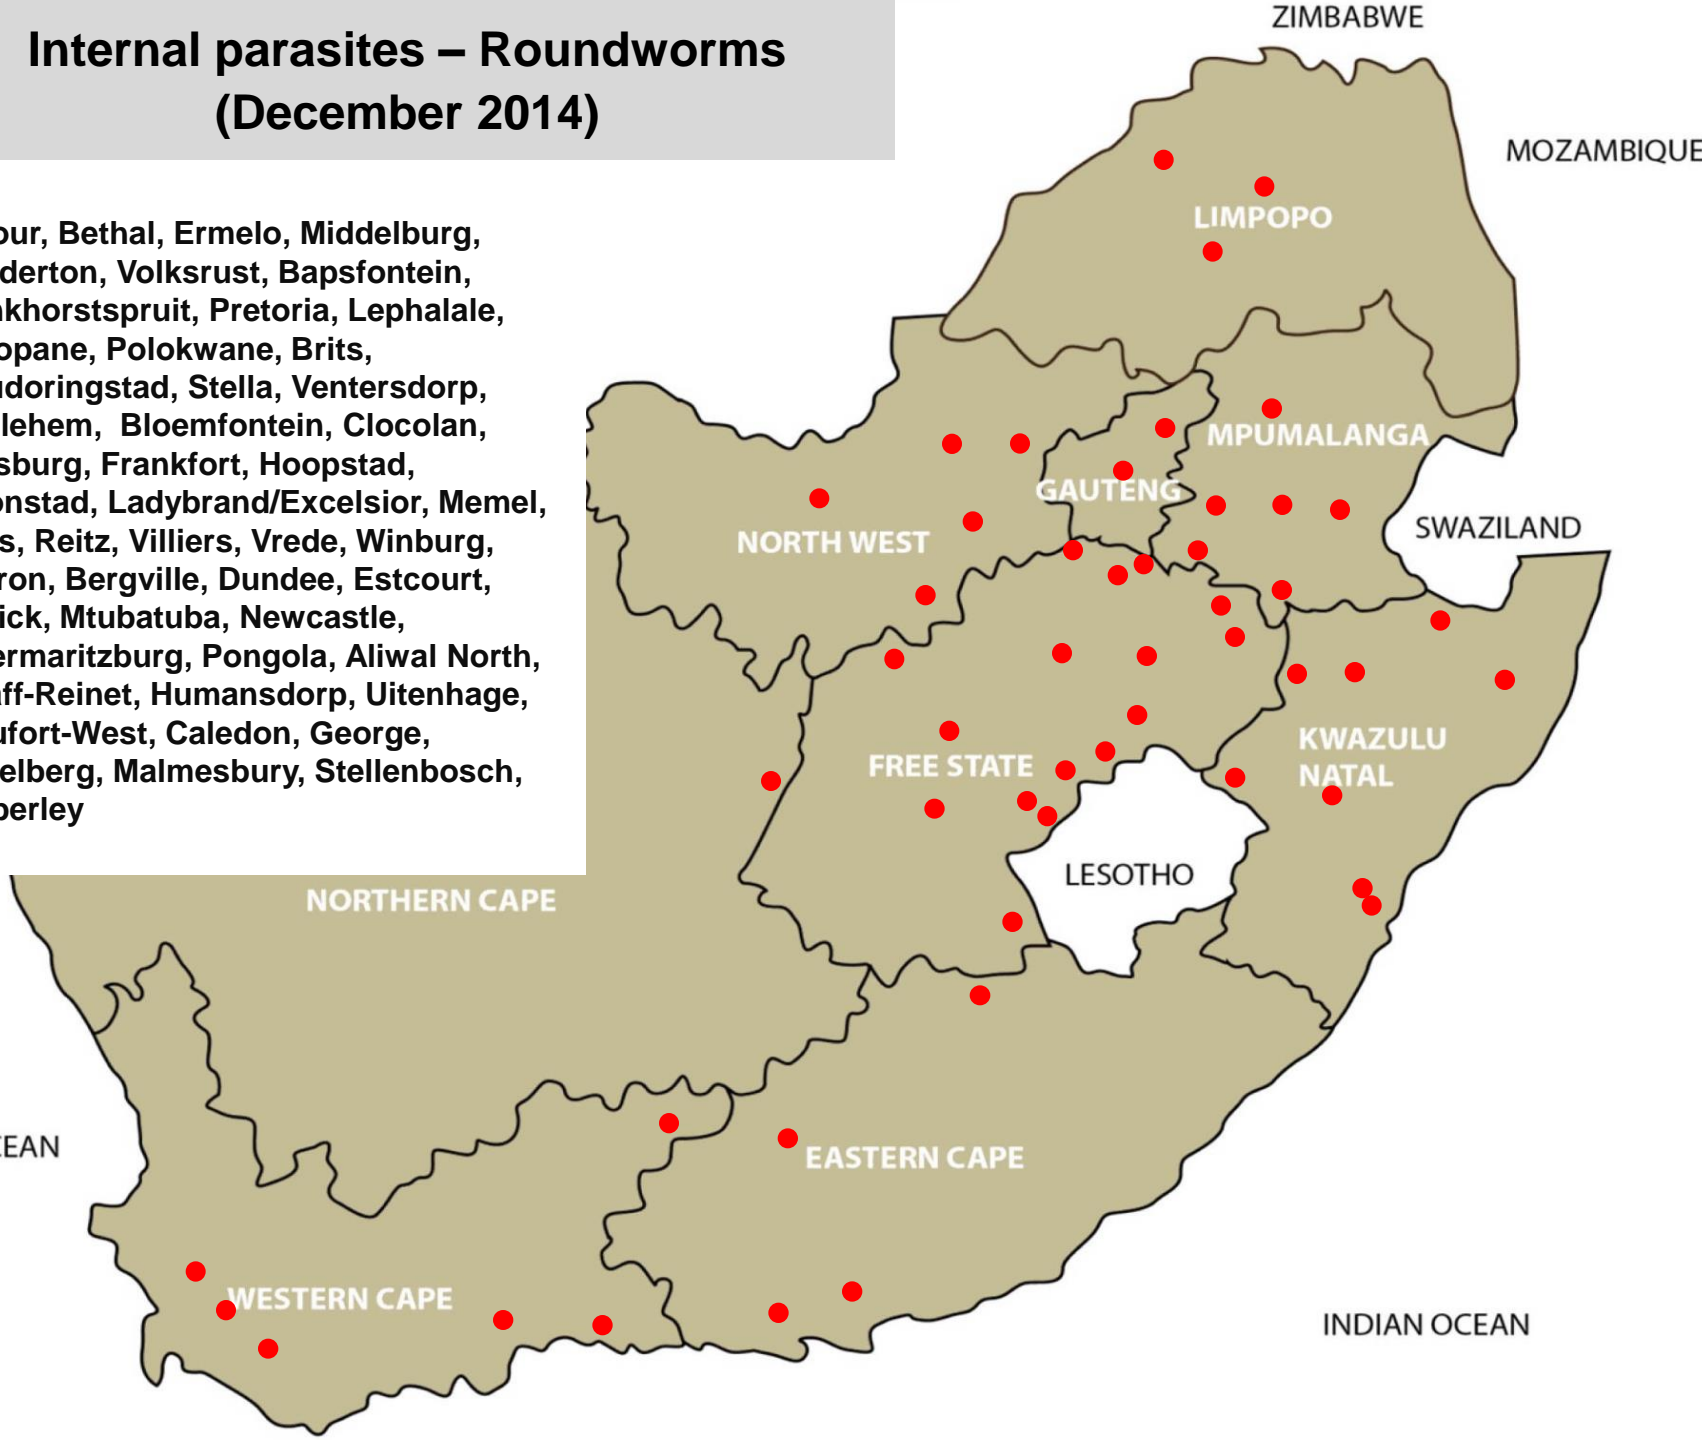

105 Reports (December 2014)

Internal parasites – Roundworms (December 2014)

- Balfour, Bethal, Ermelo, Middelburg, Standerton, Volksrust, Bapsfontein, Bronkhorstspuit, Pretoria, Lephalale, Mokopane, Polokwane, Brits, Leeudoringstad, Stella, Ventersdorp, Bethlehem, Bloemfontein, Clocolan, Ficksburg, Frankfort, Hoopstad, Kroonstad, Ladybrand/Excelsior, Memel, Parys, Reitz, Villiers, Vrede, Winburg, Zastron, Bergville, Dundee, Estcourt, Howick, Mtubatuba, Newcastle, Pietermaritzburg, Pongola, Aliwal North, Graaff-Reinet, Humansdorp, Uitenhage, Beaufort-West, Caledon, George, Heidelberg, Malmesbury, Stellenbosch, Kimberley

Internal parasites – Resistant roundworms (December 2014)

- Middelburg, Pretoria, Schweizer-Reneke, Clocolan, Hoopstad, Reitz, Dundee, Aliwal North, Port Alfred, Riversdale

Internal parasites – Tapeworms (December 2014)

● **Tapeworms:** Ermelo, Volksrust, Bronkhorstspuit, Pretoria, Polokwane, Ventersdorp, Bloemfontein, Clocolan, Ficksburg, Ladybrand/Excelsior, Memel, Parys, Reitz, Villiers, Vrede, Winburg, Aliwal North, Beaufort-West, Caledon, Malmesbury

● **Cysticercosis (measles):** Ermelo, Nelspruit, Bapsfontein, Kokstad, Malmesbury

Internal parasites – Liver fluke worms (December 2014)

- Ermelo, Bapsfontein, Pretoria, Reitz, Dundee, Estcourt, Stellenbosch