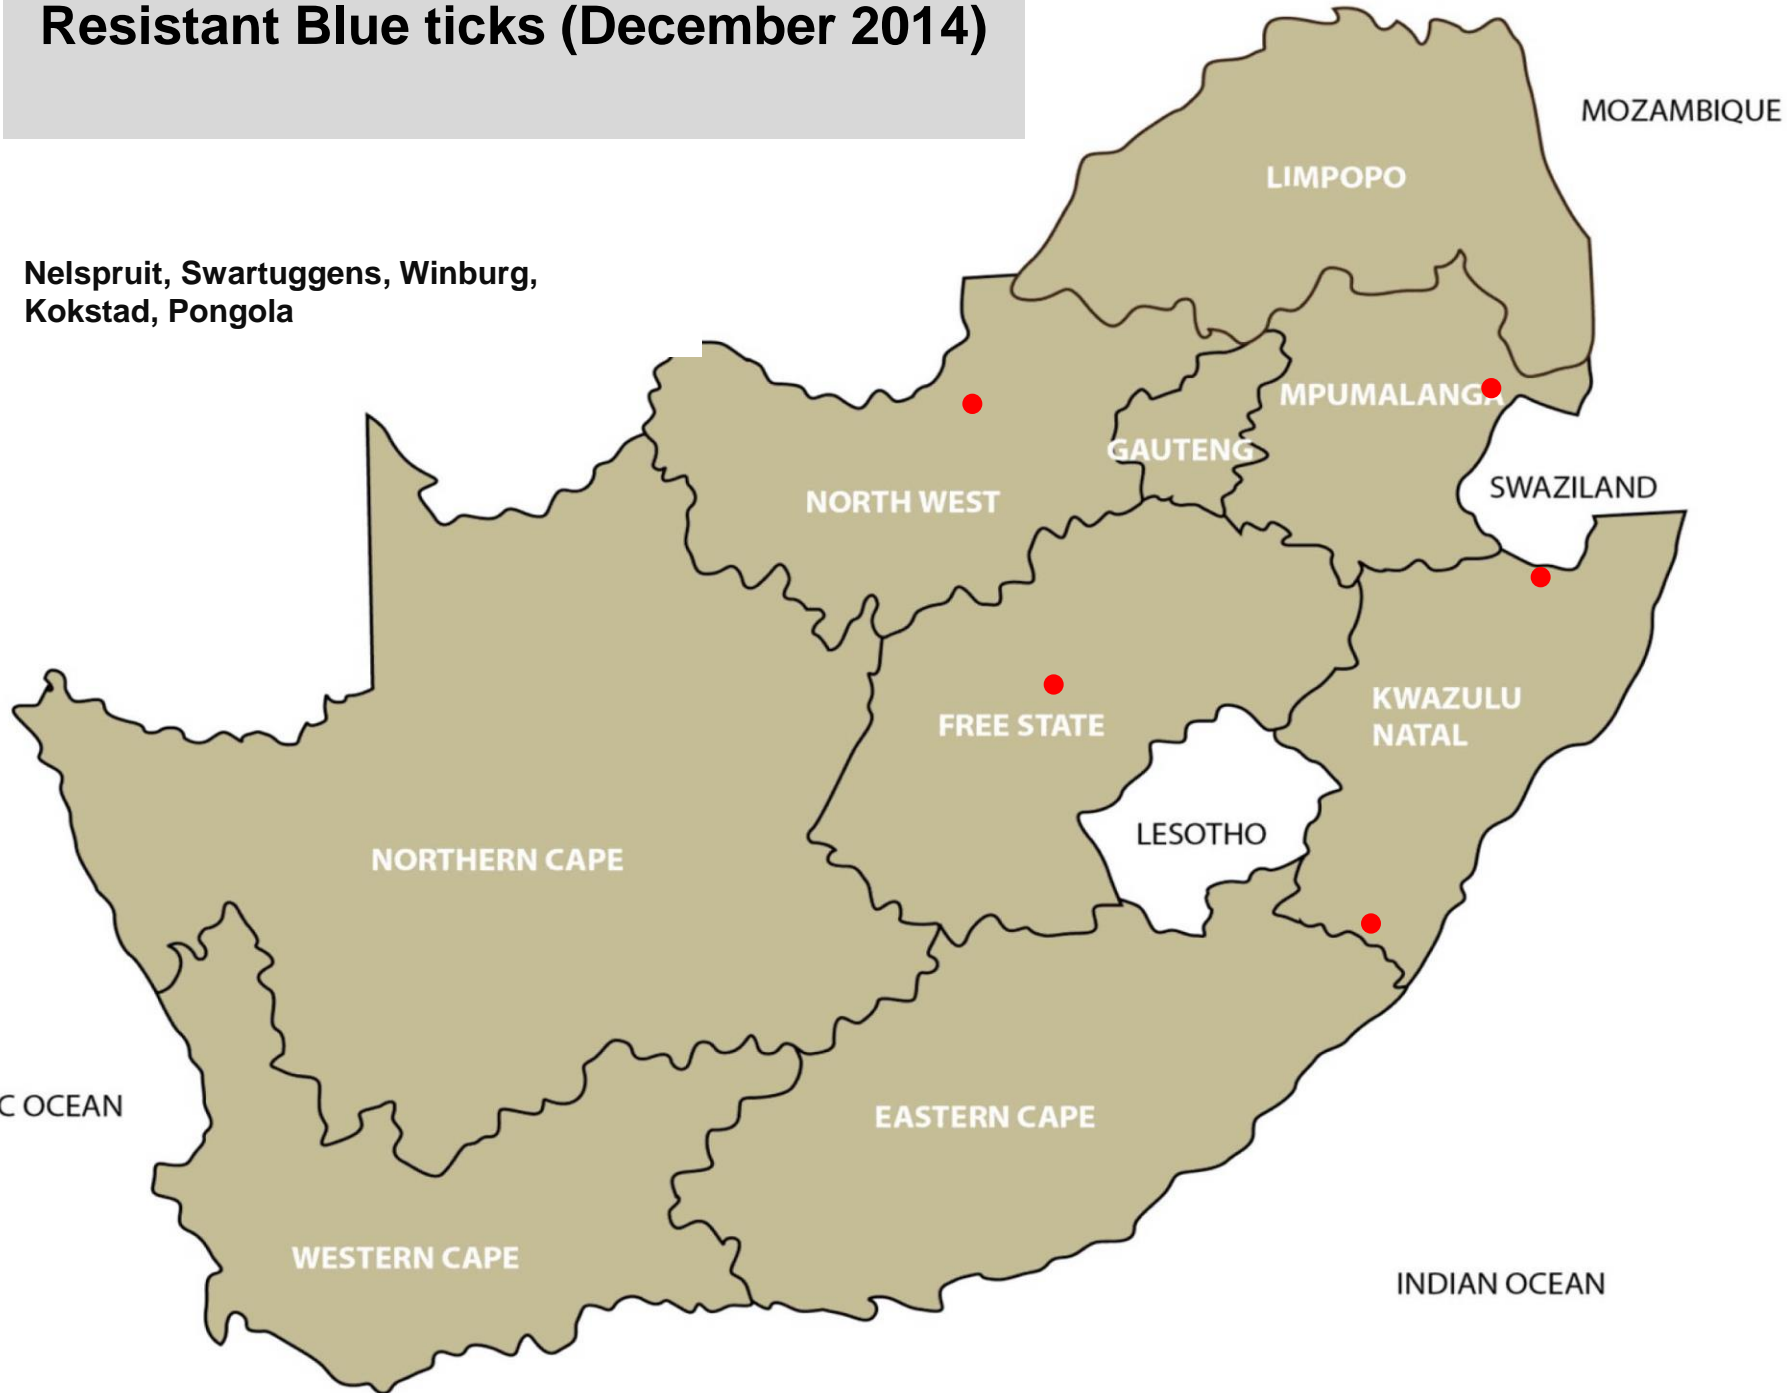

● **Tapeworms:** Ermelo, Volksrust, Bronkhorstspuit, Pretoria, Polokwane, Ventersdorp, Bloemfontein, Clocolan, Ficksburg, Ladybrand/Excelsior, Memel, Parys, Reitz, Villiers, Vrede, Winburg, Aliwal North, Beaufort-West, Caledon, Malmesbury

- Mokopane, Polokwane, Brits, Swartruggens, Zastron, Mtubatuba, Pongola

Blue ticks (December 2014)

- Balfour, Ermelo, Grootvlei, Lydenburg, Middelburg, Nelspruit, Volksrust, Bapsfontein, Pretoria, Mokopane, Polokwane, Leeudoringstad, Schweizer-Reneke, Stella, Swartruggens, Ventersdorp, Bethlehem, Clocolan, Ficksburg, Frankfort, Hoopstad, Memel, Parys, Reitz, Villiers, Vrede, Winburg, Zastron, Bergville, Dundee, Estcourt, Howick, Kokstad, Mooi River, Mtubatuba, Pietermaritzburg, Pongola, Underberg, Alexandria, George, Heidelberg, Malmesbury, Riversdale

Resistant Blue ticks (December 2014)

- Nelspruit, Swartuggens, Winburg, Kokstad, Pongola

Bont ticks (December 2014)

- Balfour, Lydenburg, Nelspruit, Pretoria, Mokopane, Polokwane, Brits, Leeudoringstad, Swartruggens, Dundee, Estcourt, Mtubatuba, Pietermaritzburg, Alexandria

Brown ear-ticks (December 2014)

- Lydenburg, Middelburg, Standerton, Bapsfontein, Bronkhorstspuit, Mokopane, Polokwane, Vaalwater, Swartruggens, Parys, Reitz, Viljoenskroon, Villiers, Vrede, Winburg, Bergville, Dundee, Estcourt, Mtubatuba, Vryheid