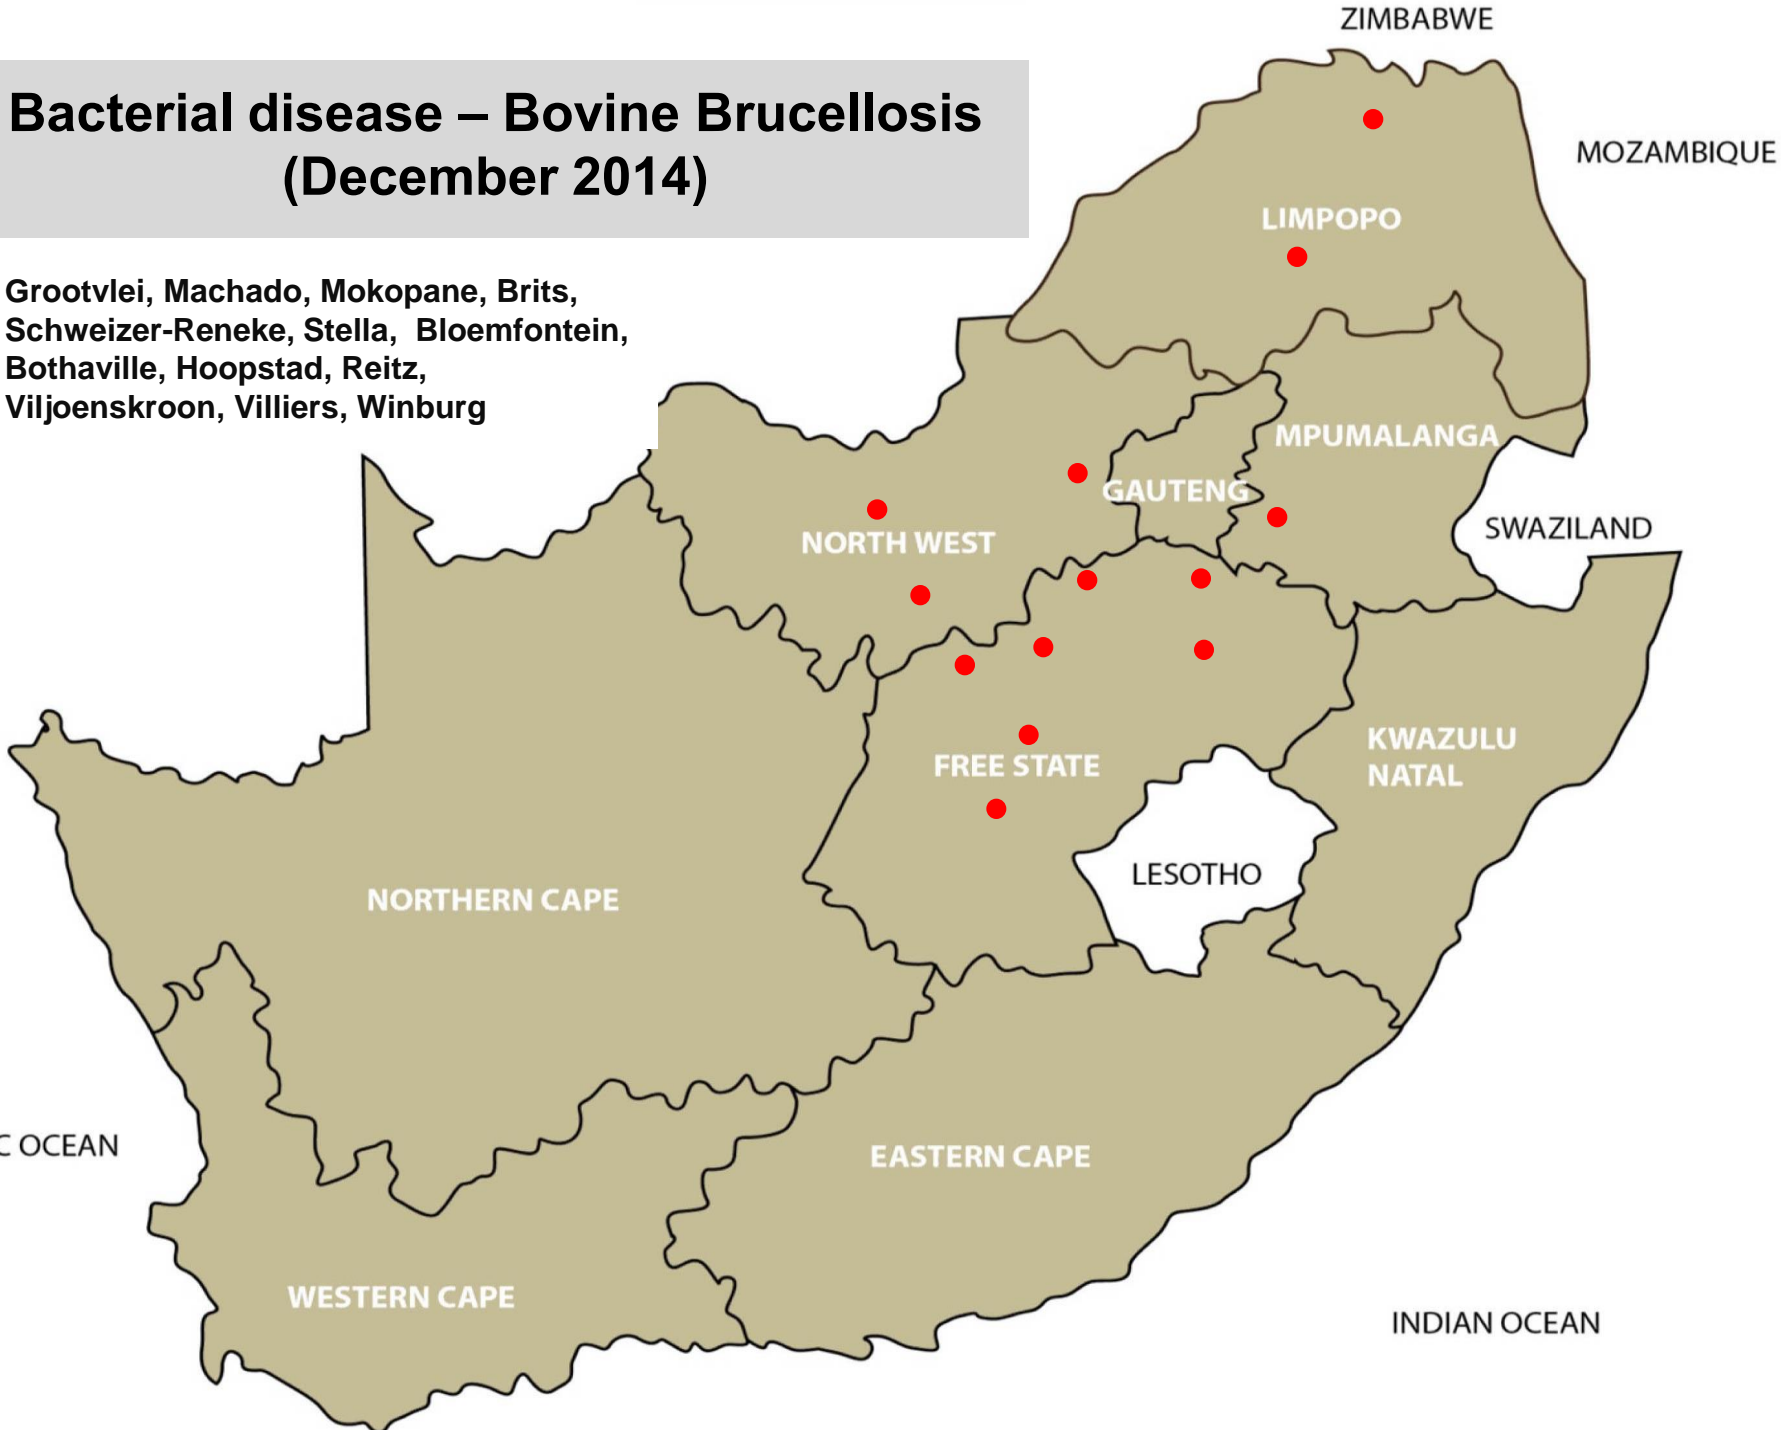

Viral disease – Orf (December 2014)

- Bapsfontein, Pretoria, Lephalale, Dewetsdorp, Hoopstad, Kroonstad, Parys, Villiers, Vrede, Winburg, Bergville, Kokstad, Mooi River, Mtubatuba, Underberg

Viral diseases (December 2014)

● **Rabies:** Pretoria, Polokwane, Leeudoringstad, Rustenburg, Winburg

● **Jaagsiekte:**

Bacterial disease – Bovine Brucellosis (December 2014)

- Grootvlei, Machado, Mokopane, Brits, Schweizer-Reneke, Stella, Bloemfontein, Bothaville, Hoopstad, Reitz, Viljoenskroon, Villiers, Winburg

Bacterial disease - Salmonellosis (December 2014)

- Bronkhorstspuit, Leeudoringstad, Clocolan, Estcourt, Newcastle, Malmesbury

Bacterial disease – Enzootic abortion (December 2014)

● Beaufort West

Bacterial disease – Johnes disease (December 2014)

- Balfour, Grootvlei, Bethlehem, Clocolan, Villiers, Vrede, Kokstad, Newcastle, Pietermaritzburg, Underberg, Alexandria, Malmesbury, Kathu

Bacterial disease – Blood gut (sheep) (December 2014)

- Ermelo, Bethlehem, Bothaville, Harrismith, Villiers, Mooi River