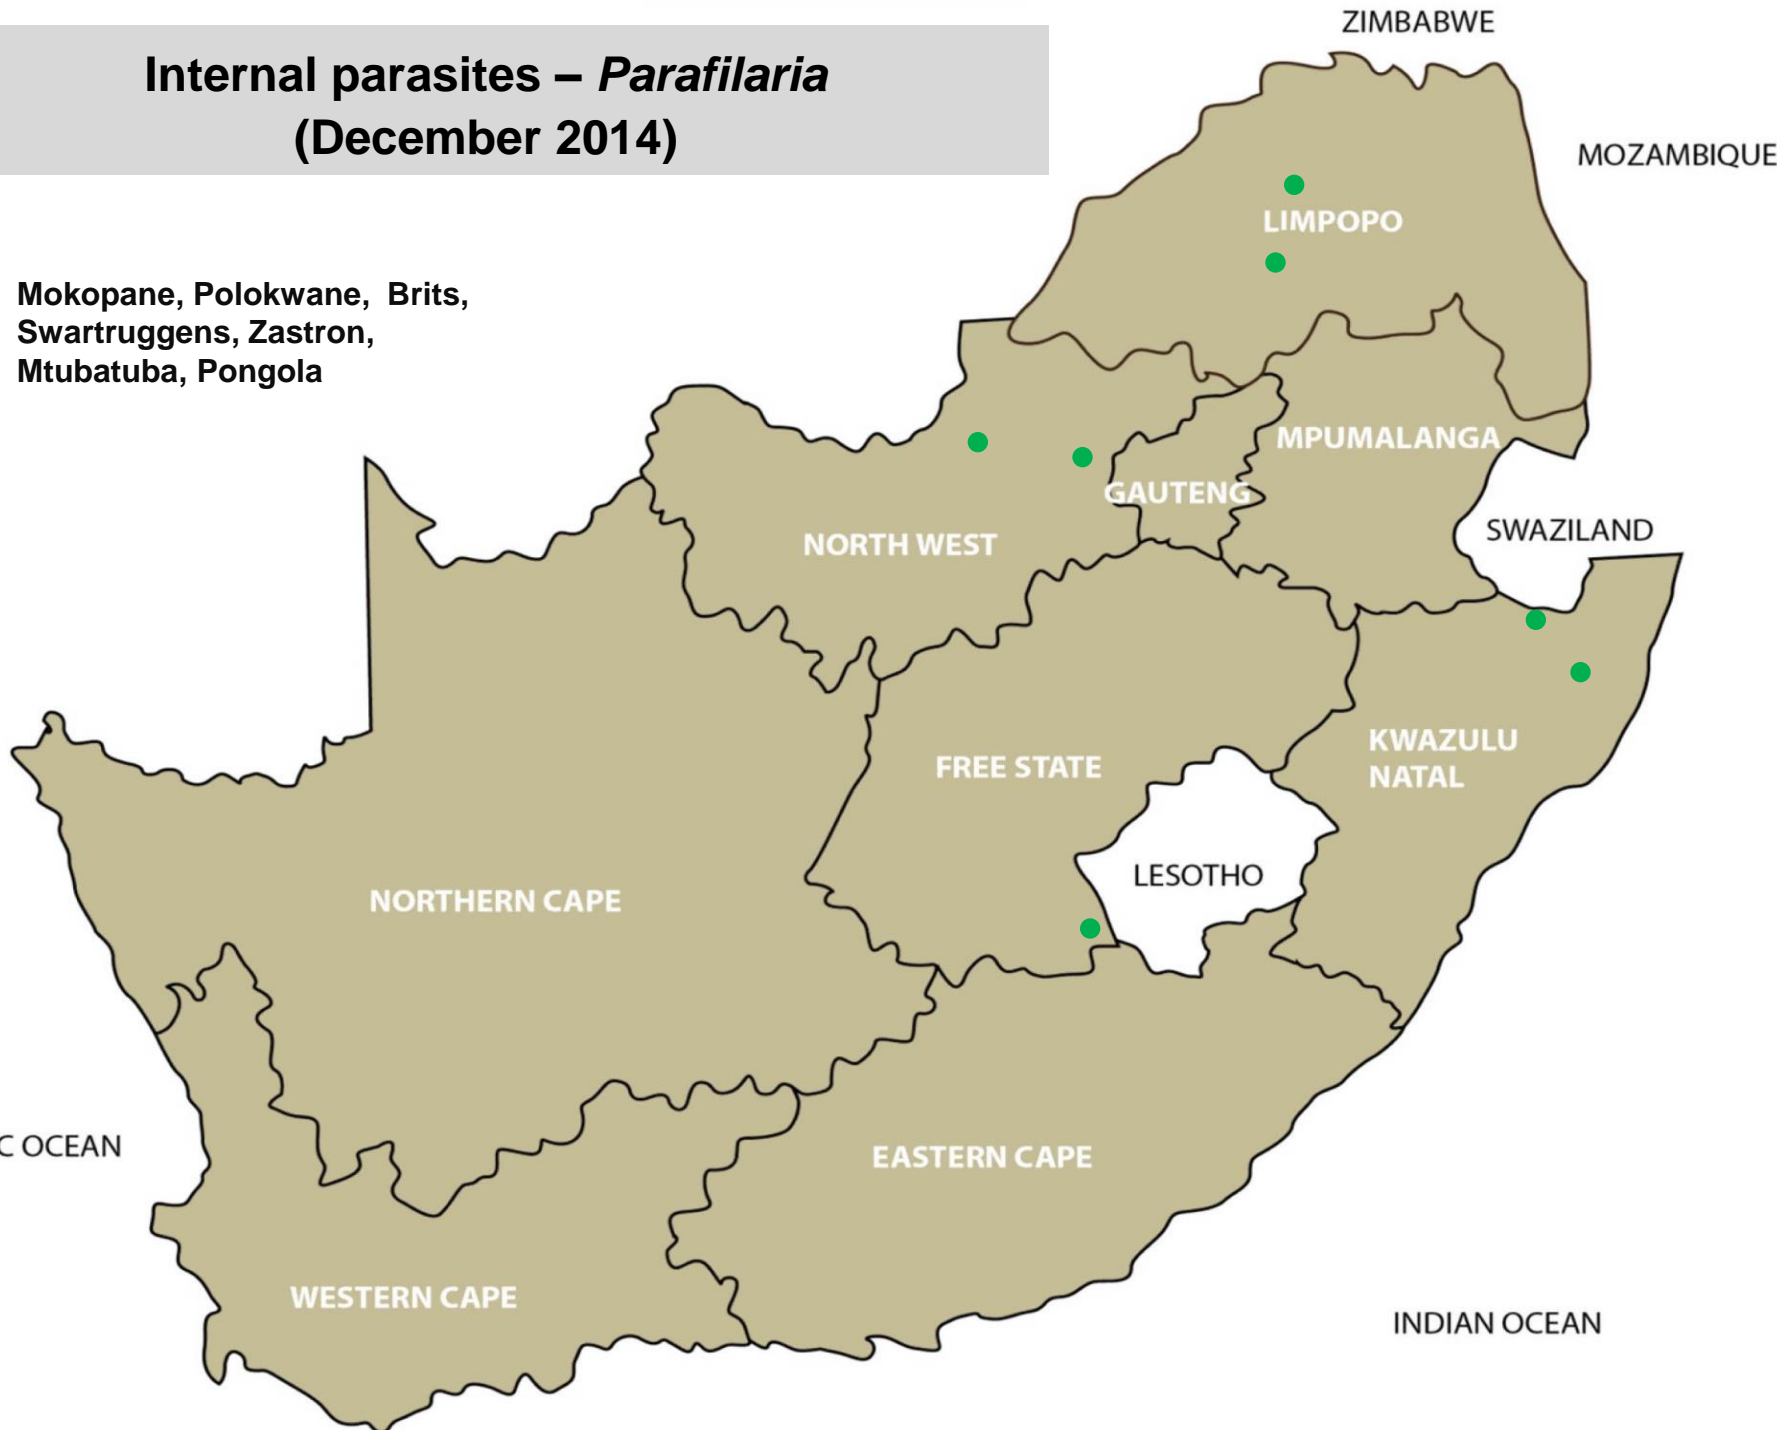

● **Tapeworms:** Ermelo, Volksrust, Bronkhorstspuit, Pretoria, Polokwane, Ventersdorp, Bloemfontein, Clocolan, Ficksburg, Ladybrand/Excelsior, Memel, Parys, Reitz, Villiers, Vrede, Winburg, Aliwal North, Beaufort-West, Caledon, Malmesbury

● **Cysticercosis (measles):** Ermelo, Nelspruit, Bapsfontein, Kokstad, Malmesbury

Internal parasites – Liver fluke worms (December 2014)

- Ermelo, Bapsfontein, Pretoria, Reitz, Dundee, Estcourt, Stellenbosch

- Mokopane, Polokwane, Brits, Swartruggens, Zastron, Mtubatuba, Pongola

Blue ticks (December 2014)

- Balfour, Ermelo, Grootvlei, Lydenburg, Middelburg, Nelspruit, Volksrust, Bapsfontein, Pretoria, Mokopane, Polokwane, Leeudoringstad, Schweizer-Reneke, Stella, Swartruggens, Ventersdorp, Bethlehem, Clocolan, Ficksburg, Frankfort, Hoopstad, Memel, Parys, Reitz, Villiers, Vrede, Winburg, Zastron, Bergville, Dundee, Estcourt, Howick, Kokstad, Mooi River, Mtubatuba, Pietermaritzburg, Pongola, Underberg, Alexandria, George, Heidelberg, Malmesbury, Riversdale

● **Peestersiekte:**

Insect and tick transmitted disease Lumpy skin disease (December 2014)

- Bethal, Nelspruit, Bronkhorstspuit, Machado, Mokopane, Stella, Clocolan, Frankfort, Harrismith, Hoopstad, Winburg, Dundee, Estcourt, Kokstad, Mtubatuba, Newcastle, Pongola, Underberg, Vryheid, Alexandria, Caledon, Darling, Heidelberg, Malmesbury, Oudtshoorn, Riversdale, Stellenbosch, Kimberley