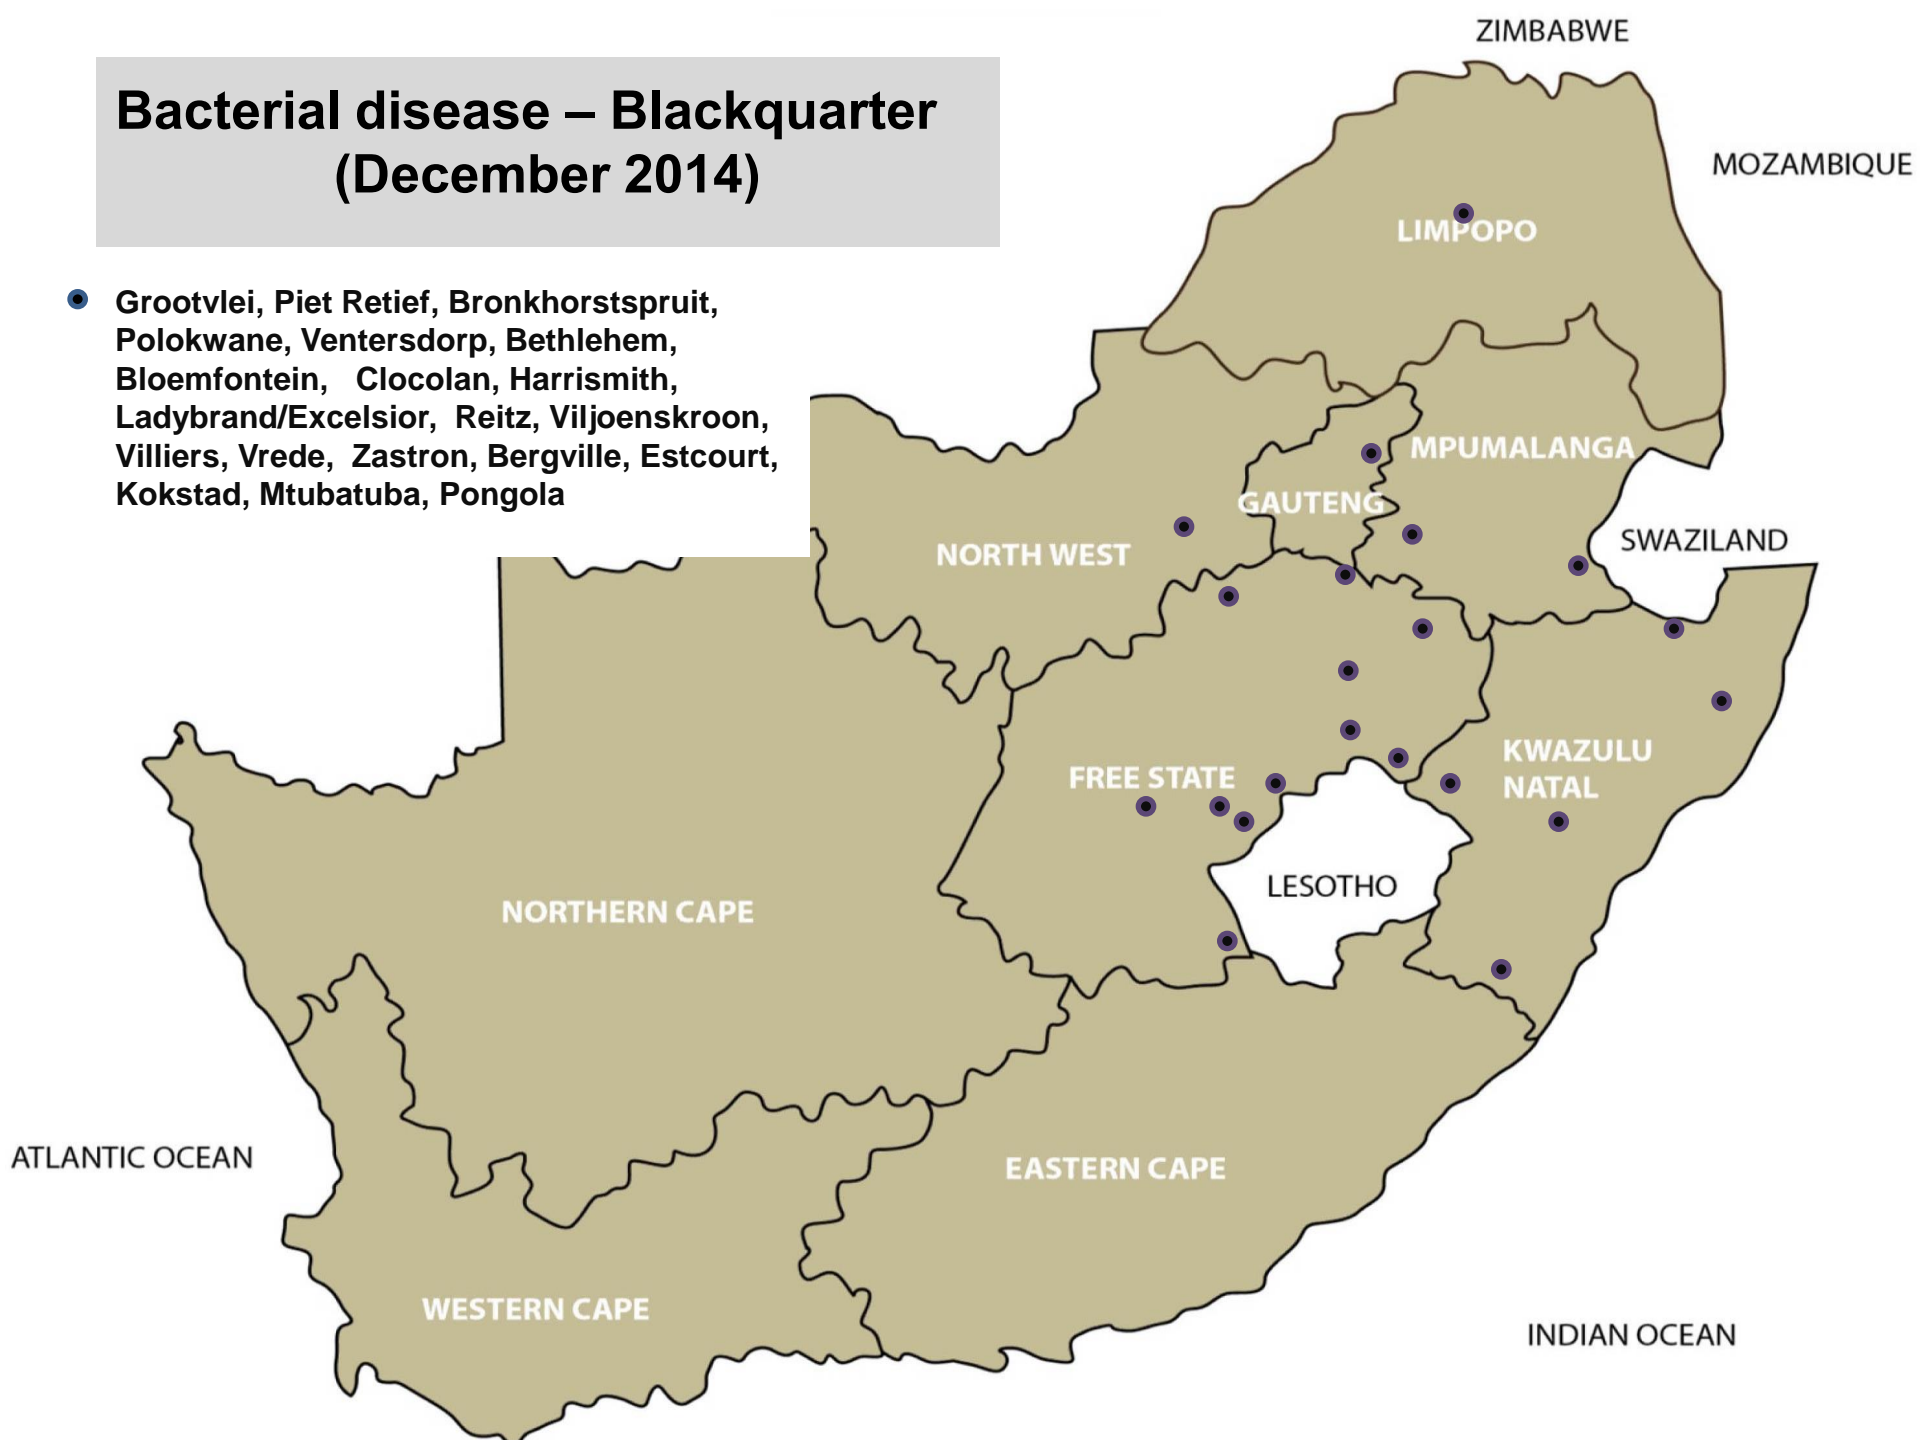

● **Rabies:** Pretoria, Polokwane, Leeudoringstad, Rustenburg, Winburg

● **Jaagsiekte:**

Bacterial disease – Bovine Brucellosis (December 2014)

- Grootvlei, Machado, Mokopane, Brits, Schweizer-Reneke, Stella, Bloemfontein, Bothaville, Hoopstad, Reitz, Viljoenskroon, Villiers, Winburg

Bacterial disease - Salmonellosis (December 2014)

- Bronkhorstspuit, Leeudoringstad, Clocolan, Estcourt, Newcastle, Malmesbury

Bacterial disease – Enzootic abortion (December 2014)

● Beaufort West

Bacterial disease – Johnes disease (December 2014)

● Heidelberg (W C)

Bacterial disease – Blackquarter (December 2014)

- Grootvlei, Piet Retief, Bronkhorstspuit, Polokwane, Ventersdorp, Bethlehem, Bloemfontein, Clocolan, Harrismith, Ladybrand/Excelsior, Reitz, Viljoenskroon, Villiers, Vrede, Zastron, Bergville, Estcourt, Kokstad, Mtubatuba, Pongola

- Balfour, Grootvlei, Bethlehem, Clocolan, Villiers, Vrede, Kokstad, Newcastle, Pietermaritzburg, Underberg, Alexandria, Malmesbury, Kathu

Bacterial disease – Blood gut (sheep) (December 2014)

- Ermelo, Bethlehem, Bothaville, Harrismith, Villiers, Mooi River