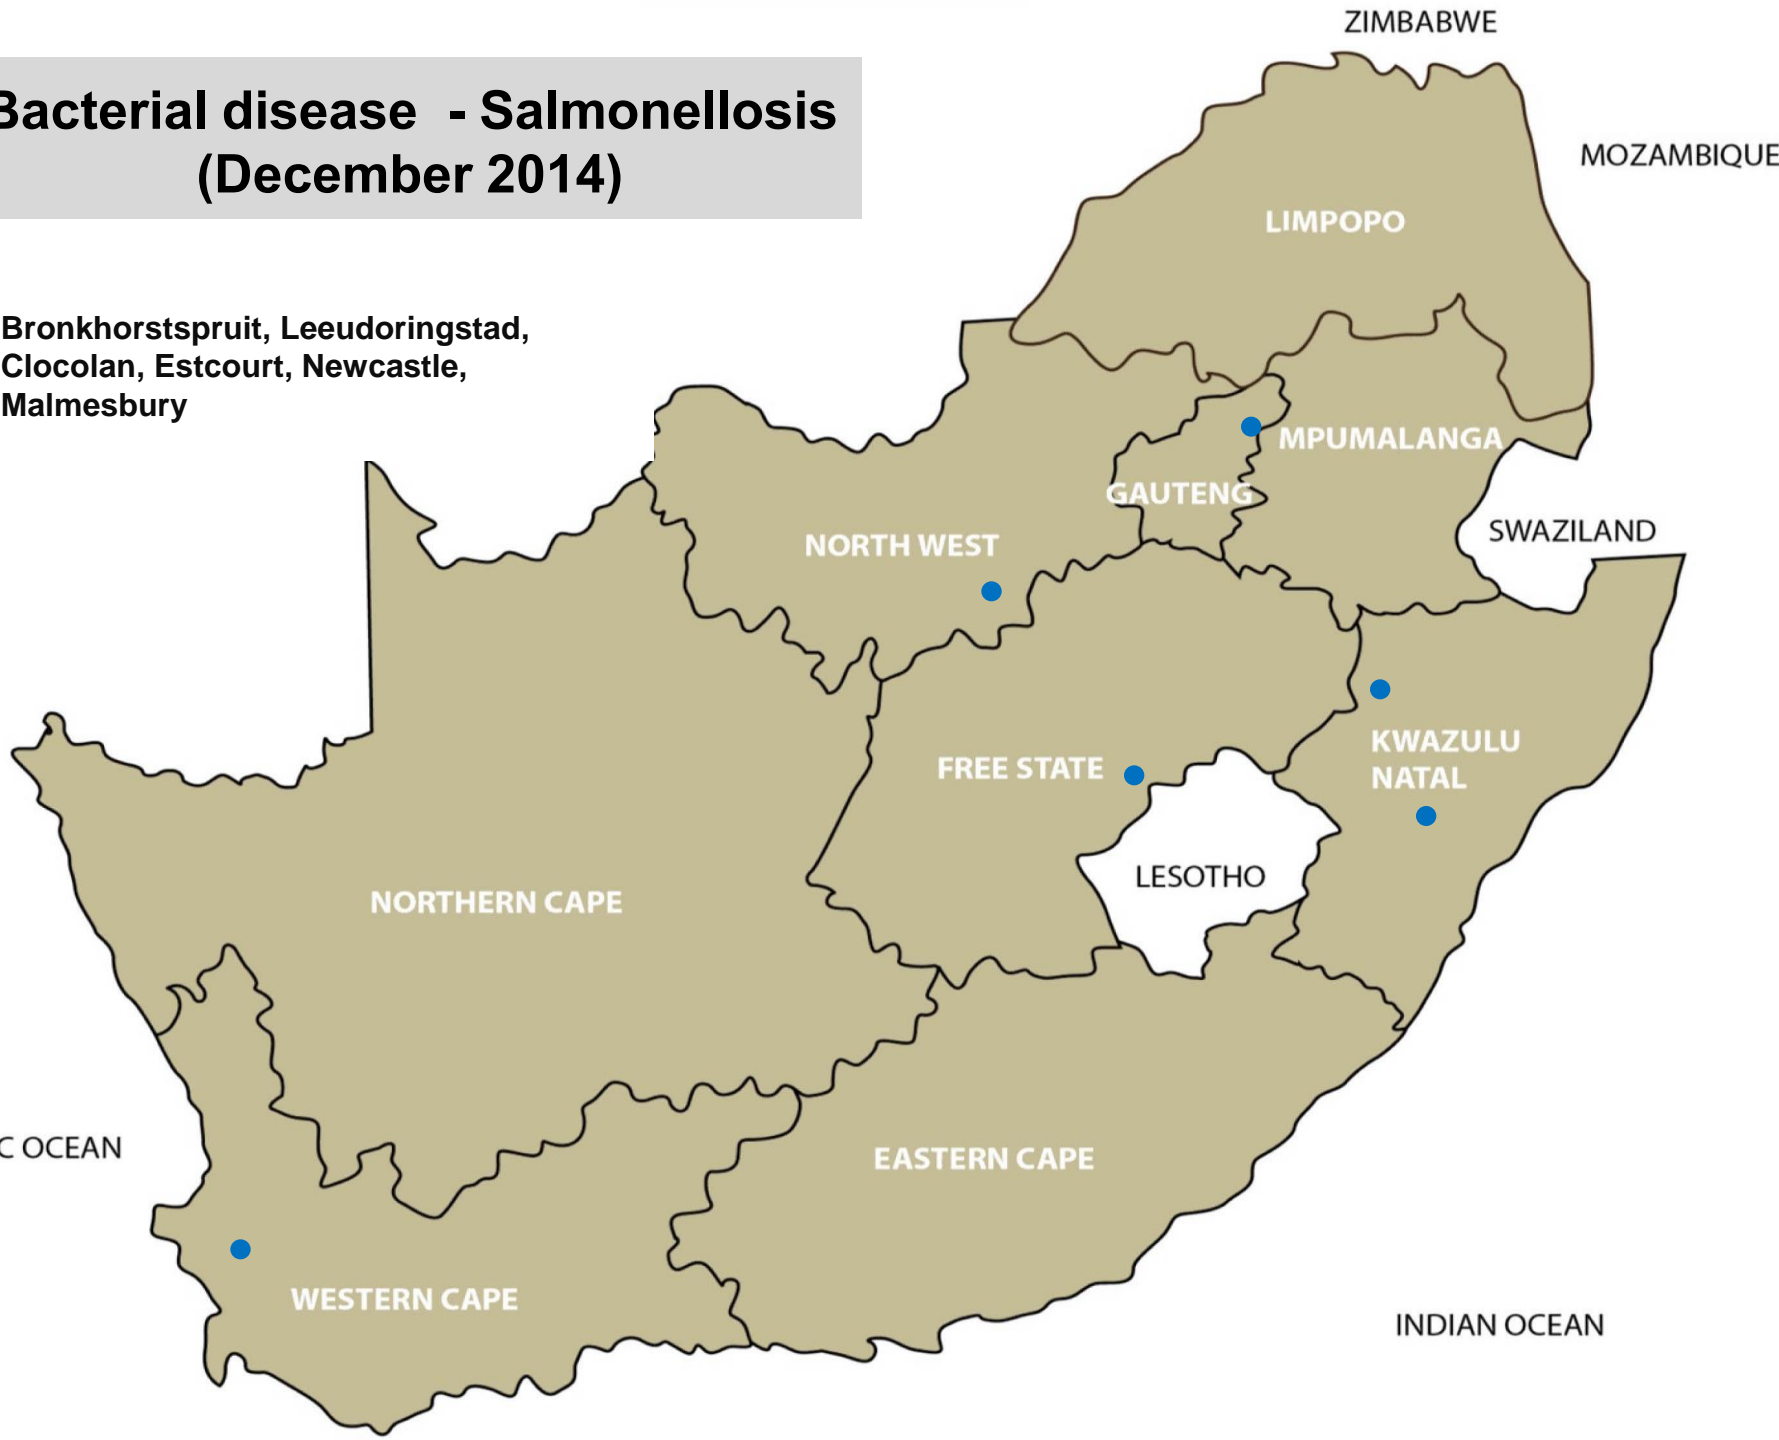

● **Rabies:** Pretoria, Polokwane, Leeudoringstad, Rustenburg, Winburg

● **Jaagsiekte:**

Bacterial disease – Bovine Brucellosis (December 2014)

- Grootvlei, Machado, Mokopane, Brits, Schweizer-Reneke, Stella, Bloemfontein, Bothaville, Hoopstad, Reitz, Viljoenskroon, Villiers, Winburg

Bacterial disease – Ovine brucellosis - *Brucella ovis* (December 2014)

● Graaff-Reinet

Bacterial disease – *E.coli* (December 2014)

- Balfour, Grootvlei, Pretoria, Leeudoringstad, Swartruggens, Hoopstad, Reitz, Vrede, Dundee, Pietermaritzburg, Humansdorp, Malmesbury, Stellenbosch

Bacterial disease - Salmonellosis (December 2014)

- Bronkhorstspuit, Leeudoringstad, Clocolan, Estcourt, Newcastle, Malmesbury

Bacterial disease – Enzootic abortion (December 2014)

● Beaufort West

Bacterial disease – Johnes disease (December 2014)

● Heidelberg (W C)

Bacterial disease – Blackquarter (December 2014)

- Grootvlei, Piet Retief, Bronkhorstspuit, Polokwane, Ventersdorp, Bethlehem, Bloemfontein, Clocolan, Harrismith, Ladybrand/Excelsior, Reitz, Viljoenskroon, Villiers, Vrede, Zastron, Bergville, Estcourt, Kokstad, Mtubatuba, Pongola