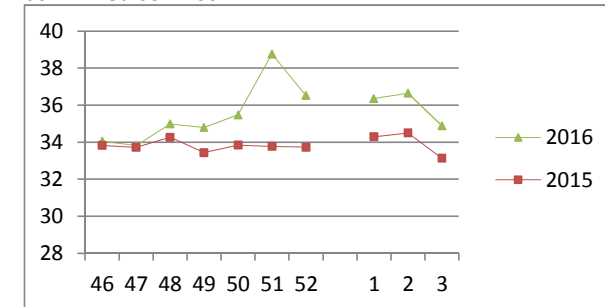

NATIONAL SOUTH AFRICAN PRICE INFORMATION FOR WEEK 3

Class Units Avg Mass Avg Purch Price Avg Selling Price Selling min Selling max From 2016/01/18 to 2016/01/25

Class	Units	Avg Mass	Avg Purch Price	Avg Selling Price	Selling min	Selling max
CATTLE						
A2	9219	259.73	34.80	34.89	29.40	36.00
A3	1259	275.02	34.91	35.08	33.94	36.00
AB2	388	265.08	33.28	32.78	22.98	35.30
AB3	57	283.16	33.59	33.43	30.11	35.30
B2	477	240.66	30.53	30.22	27.32	34.90
B3	54	289.23	31.10	30.63	28.00	34.90
C2	1479	252.17	28.16	28.43	27.00	31.00
C3	259	293.58	28.91	28.83	27.00	31.00
	13 192					

Beef A2 - Sales Price

Class	Units	Avg Mass	Avg Purch Price	Avg Selling Price	Selling min	Selling max
LAMB/SHEEP						
A0	157	14.22	45.42	45.36	38.00	47.16
A1	582	15.61	53.70	53.02	44.00	55.15
A2	8233	20.31	54.81	55.10	51.00	61.96
A3	1979	22.84	55.39	55.01	52.00	61.63
A4	459	23.30	50.60	49.15	47.00	56.00
A5	97	24.50	47.51	43.68	39.00	48.66
A6	106	22.51	46.31	43.15	39.36	48.00
AB2	144	21.23	46.93	46.09	38.00	54.70
AB3	53	20.76	47.41	47.70	38.00	54.70
B2	97	21.34	41.89	44.01	39.00	51.00
B3	32	26.49	42.48	42.87	37.00	51.00
C2	416	23.99	39.29	41.03	38.00	44.00
C3	103	28.42	39.63	41.48	38.00	48.50
	12 458					