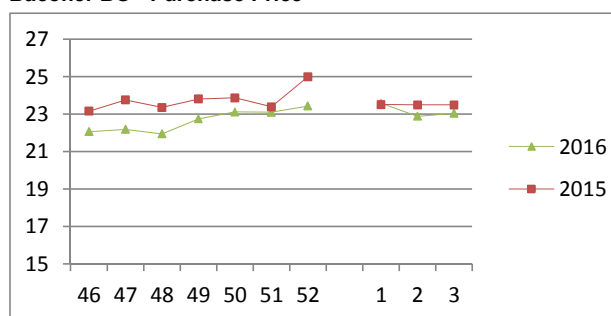

Baconer BO - Purchase Price

Hide	Feedlot	13.23
	Veldt	13.04
Dorper	ea	84.44
Merino	ea	79.17

THIS INFORMATION IS PROTECTED AGAINST COPYING OR DISTRIBUTION WITHOUT PRIOR PERMISSION FROM THE RMAA BOARD.

FOR ENQUIRIES, PLEASE CONTACT RMAA AT TEL (012) 349 1237/8 or priceinformation@rmaa.co.za

Disclaimer: In no event shall the RMAA be liable for any direct, special, indirect or consequential damages, or any other damages of any kind, including but not limited to loss of use, loss of profits, or loss of data, whether in an action in contract, tort (including but not limited to negligence), or otherwise, arising out of or in any way connected with the use of this information. While the RMAA takes great care in compiling the contents of this page, it is nevertheless only meant to provide non-binding general information and cannot replace detailed individual advice to help the prospective buyer make his decision. The RMAA does not guarantee that the information on these pages is up-to-date, accurate and complete.