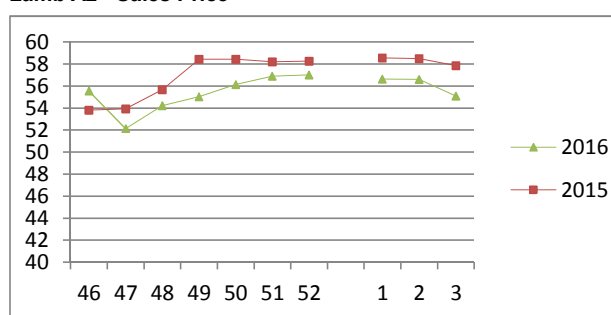

Lamb A2 - Sales Price

Class	Units	Avg Mass	Avg Purch Price	Purch Min	Purch Max
PIGS					
BC	9	77.88	20.33	19.58	21.19
BO	1309	74.97	23.03	21.50	25.00
BP	4108	74.31	23.03	21.50	26.00
BR	84	74.06	21.06	15.00	23.33
BS	1	74.30	18.63	18.63	18.63
BU	1	67.2	18.00	18.00	18.00
PC	1	54.1	20.20	20.20	20.20
PO	110	51.57	23.19	21.50	25.00
PP	1115	50.27	23.31	21.50	25.00
PR	6	51.60	21.72	21.50	21.82
SAS	243	150.11	16.93	14.00	19.85
HP	3	85	16.00	16.00	16.00
HO	1287	89.48	22.38	21.50	24.00
HR	1321	87.5102	22.41	21.50	24.00
HC	173	73.59	21.35	14.60	22.50
CP	1	55	16.00	16.00	16.00
CO	47	54.31	22.92	21.00	23.50
CR	441	57.66	23.33	10.00	27.00
CC	1	55	27.00	27.00	27.00
	10 261