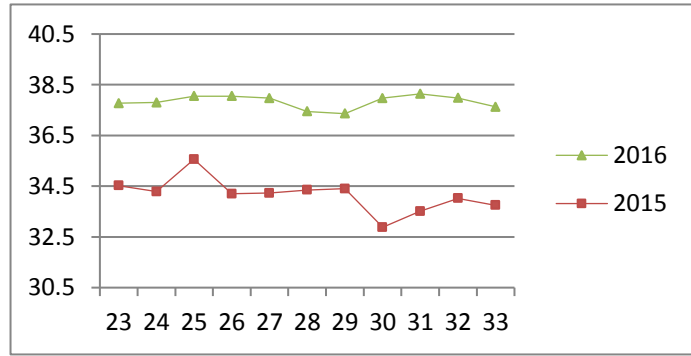

NATIONAL SOUTH AFRICAN PRICE INFORMATION FOR WEEK 33

From 2016/08/15 To 2016/08/21

CATTLE

Class	Units	Avg Mass	Avg Purch Price	Avg Selling Price	Selling min	Selling max
A2	9646	263.90	38.16	37.63	35.50	39.97
A3	1280	278.03	38.00	37.81	35.00	39.17
AB2	501	269.48	36.52	37.07	31.00	39.21
AB3	120	294.76	35.32	35.54	32.23	39.80
B2	373	258.33	33.22	33.79	29.96	38.82
B3	76	286.08	32.67	33.41	29.96	39.80
C2	1389	248.77	30.81	31.42	29.00	34.50
C3	357	287.86	31.22	31.94	29.00	34.50
	13 742					

Beef A2 - Sales Price

LAMB/SHEEP

A0	376	15.30	52.83	54.13	50.00	55.00
A1	1069	17.64	62.63	63.45	55.00	64.00
A2	9965	20.89	61.94	60.48	55.32	69.55
A3	1427	23.03	60.55	59.27	55.40	65.84
A4	341	22.97	53.87	51.92	47.65	58.14
A5	86	22.91	49.56	50.68	39.75	58.50
A6	124	20.80	49.73	48.28	39.97	55.04
AB2	244	22.86	55.57	57.37	46.51	62.74
AB3	38	24.68	56.35	55.02	45.94	60.95
B2	217	23.74	52.06	54.78	43.44	56.00
B3	38	27.35	52.05	53.85	43.79	56.00
C2	460	24.38	50.56	51.57	45.55	54.00
C3	103	27.12	50.47	49.76	40.05	54.00
	14 488					