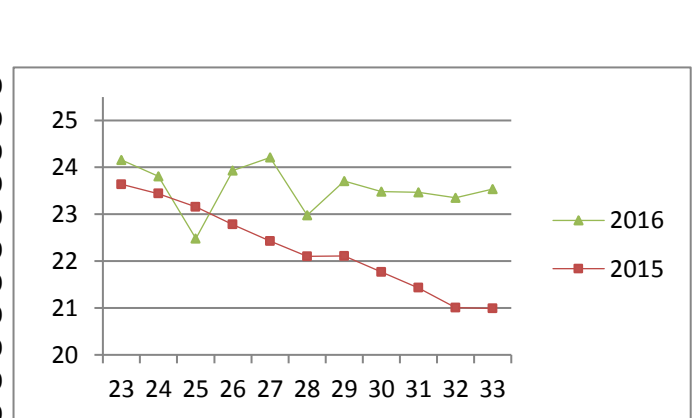

Baconer BO - Purchase Price

Hide	Feedlot	15.36
	Veldt	15.49
Dorper	ea	43.78
Merino	ea	80.00

THIS INFORMATION IS PROTECTED AGAINST COPYING OR DISTRIBUTION WITHOUT PRIOR PERMISSION FROM THE RMAA BOARD.

FOR ENQUIRIES, PLEASE CONTACT RMAA AT TEL (012) 349 1237/8 or priceinformation@rmaa.co.za

Disclaimer: In no event shall the RMAA be liable for any direct, special, indirect or consequential damages, or any other damages of any kind, including but not limited to loss of use, loss of profits, or loss of data, whether in an action in contract, tort (including but not limited to negligence), or otherwise, arising out of or in any way connected with the use of this information. While the RMAA takes great care in compiling the contents of this page, it is nevertheless only meant to provide non-binding general information and cannot replace detailed individual advice to help the prospective buyer make his decision. The RMAA does not guarantee that the information on these pages is up-to-date, accurate and complete.