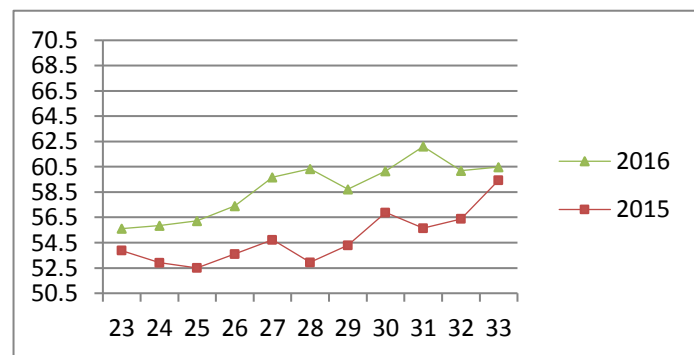

Lamb A2 - Sales Price

PIGS

		Avg Purch Price	Purch Min	Purch Max
BP	4475	74.67	23.40	22.00 26.50
BO	1589	75.72	23.54	22.00 25.00
BR	195	75.48	22.99	21.60 25.00
BC	19	74.47	20.51	19.27 22.50
BU	5	75.08	20.28	17.95 23.50
PP	1446	53.92	24.86	21.50 26.00
PO	65	54.04	24.67	23.00 26.00
PR	9	49.63	23.40	21.43 24.50
PC	3	53.73	24.19	24.00 24.50
PU	2	44.90	22.00	22.00 22.00
PS	4	14.90	18.00	18.00 18.00
SAS	852	103.99	12.56	8.00 19.00
HP	2321	86.35	23.70	23.00 23.84
HO	3966	87.39	23.59	23.00 23.69
HR	751	88.53	22.94	22.40 23.50
HC	63	88.11	19.82	18.87 23.50
HU	4	91.08	18.51	18.51 18.51
HS	9	97.36	23.50	23.50 23.50
CP	186	61.51	24.28	23.70 26.00
CO	85	61.97	24.09	23.45 26.00
CC	1	64.80	18.77	18.77 18.77
SAS	326	152.22	14.64	14.27 17.00
	16 376