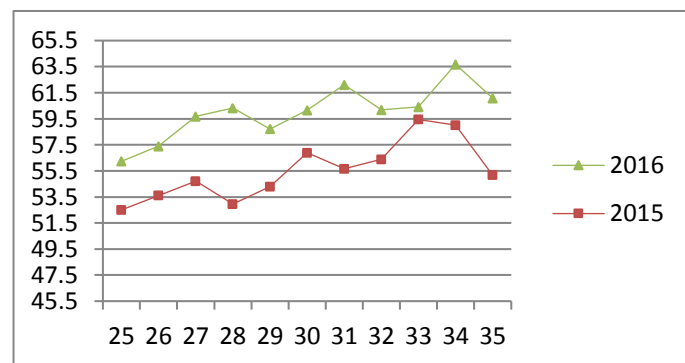

Lamb A2 - Sales Price

PIGS

Class	Units	Avg Mass	Avg Purch Price	Purch Min	Purch Max
BP	5594	73.70	23.41	22.30	25.50
BO	1941	76.39	23.44	22.30	23.91
BR	135	76.24	22.44	20.68	23.33
BC	30	77.13	20.89	18.22	23.50
BU	7	82.22	18.71	15.00	21.00
BS	6	77.87	20.45	20.00	22.50
PP	1987	53.67	24.64	21.53	25.69
PO	94	50.92	24.24	22.00	25.70
PR	12	53.28	23.93	22.80	24.50
PC	3	45.97	18.64	16.50	24.50
SAB	94	115.28	15.13	6.00	19.50
HP	2679	86.39	23.40	22.10	23.88
HO	2833	87.60	23.34	21.97	23.63
HR	578	88.09	22.77	12.10	23.50
HC	34	89.98	18.75	11.40	20.50
HU	4	90.35	18.75	18.75	18.75
HS	5	95.47	20.29	15.10	23.50
CP	601	60.90	23.97	22.40	24.09
CO	42	62.23	24.06	22.40	25.00
CR	6	61.51	21.40	15.30	22.83
CC	1	62.40	22.00	22.00	22.00
SAS	509	157.00	14.89	13.50	17.50
17 195