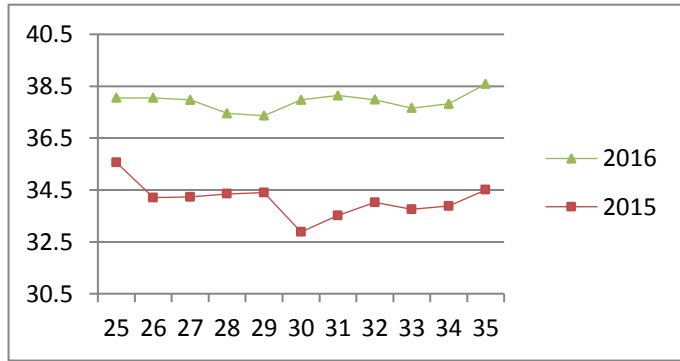

NATIONAL SOUTH AFRICAN PRICE INFORMATION FOR WEEK 35

Class Units Avg Mass Avg Purch Price Avg Selling Price Selling min Selling max From 2016/08/29 To 2016/09/04

CATTLE

Class	Units	Avg Mass	Avg Purch Price	Avg Selling Price	Selling min	Selling max
A2	14134	261.56	38.45	38.58	35.73	41.94
A3	4796	269.88	38.46	38.99	36.00	40.00
AB2	518	274.49	36.80	36.74	29.50	41.51
AB3	104	289.54	36.23	36.86	34.50	39.90
B2	451	255.50	33.62	33.99	30.00	37.00
B3	88	293.01	33.63	34.04	31.00	36.10
C2	2036	249.57	31.49	31.72	29.00	34.50
C3	668	283.91	31.61	32.08	29.00	34.50
22 795						

Beef A2 - Sales Price

LAMB/SHEEP

Class	Units	Avg Mass	Avg Purch Price	Avg Selling Price	Selling min	Selling max
A0	227	13.95	51.63	51.46	42.49	57.00
A1	1115	16.44	61.90	61.11	60.07	68.00
A2	14887	20.05	63.83	61.07	55.46	64.45
A3	3187	22.50	63.49	60.73	55.56	64.24
A4	699	23.09	54.83	53.30	47.73	58.90
A5	165	23.54	49.58	49.90	41.55	62.00
A6	190	23.65	48.16	48.97	40.05	58.00
AB2	218	22.56	56.29	56.22	46.59	67.92
AB3	58	26.02	55.32	56.40	46.07	69.00
B2	398	25.04	50.02	52.41	43.45	57.60
B3	183	26.07	50.67	51.24	43.82	56.00
C2	795	24.55	50.05	50.10	44.23	54.00
C3	399	26.81	50.08	48.69	40.18	53.00
22 521						