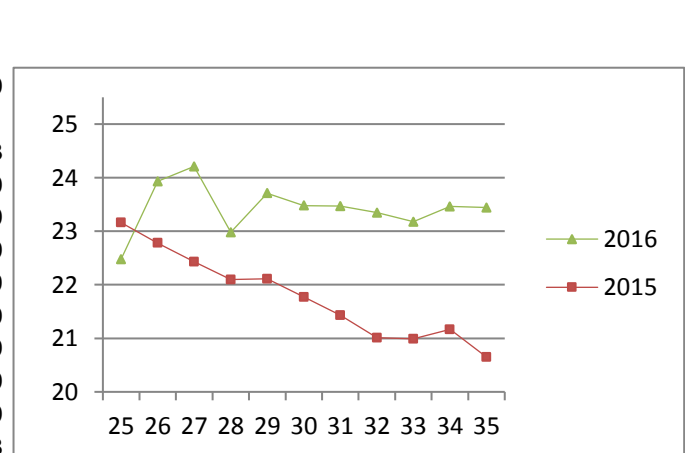

Baconer BO - Purchase Price

Hide	Feedlot	15.53
	Veldt	15.51
Dorper	ea	34.80
Merino	ea	80.91

THIS INFORMATION IS PROTECTED AGAINST COPYING OR DISTRIBUTION WITHOUT PRIOR PERMISSION FROM THE RMAA BOARD.

FOR ENQUIRIES, PLEASE CONTACT RMAA AT TEL (012) 349 1237/8 or priceinformation@rmaa.co.za

Disclaimer: In no event shall the RMAA be liable for any direct, special, indirect or consequential damages, or any other damages of any kind, including but not limited to loss of use, loss of profits, or loss of data, whether in an action in contract, tort (including but not limited to negligence), or otherwise, arising out of or in any way connected with the use of this information. While the RMAA takes great care in compiling the contents of this page, it is nevertheless only meant to provide non-binding general information and cannot replace detailed individual advice to help the prospective buyer make his decision. The RMAA does not guarantee that the information on these pages is up-to-date, accurate and complete.