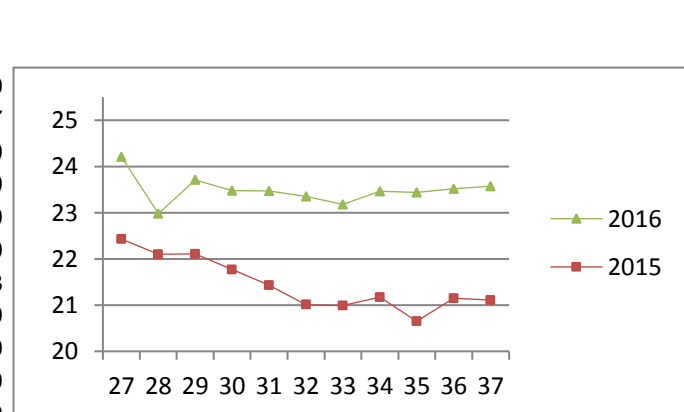

Baconer BO - Purchase Price

Hide	Feedlot	15.33
	Veldt	15.35
Dorper	ea	32.00
Merino	ea	74.62

FOR ENQUIRIES, PLEASE CONTACT RMAA AT TEL (012) 349 1237/8 or priceinformation@rmaa.co.za

Disclaimer: In no event shall the RMAA be liable for any direct, special, indirect or consequential damages, or any other damages of any kind, including but not limited to loss of use, loss of profits, or loss of data, whether in an action in contract, tort (including but not limited to negligence), or otherwise, arising out of or in any way connected with the use of this information. While the RMAA takes great care in compiling the contents of this page, it is nevertheless only meant to provide non-binding general information and cannot replace detailed individual advice to help the prospective buyer make his decision. The RMAA does not guarantee that the information on these pages is up-to-date, accurate and complete.