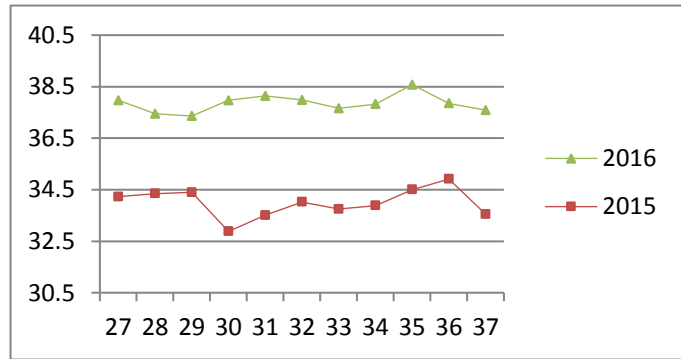

NATIONAL SOUTH AFRICAN PRICE INFORMATION FOR WEEK 37

Class Units Avg Mass Avg Purch Price Avg Selling Price Selling min Selling max From 2016/09/12 To 2016/09/18

CATTLE

Class	Units	Avg Mass	Avg Purch Price	Avg Selling Price	Selling min	Selling max
A2	12028	255.85	38.00	37.59	34.93	40.00
A3	1130	272.64	37.96	37.84	35.99	40.00
AB2	498	262.00	36.26	36.37	28.50	39.90
AB3	97	288.04	36.26	36.26	34.77	39.90
B2	534	246.93	33.39	34.09	29.95	39.80
B3	67	269.63	33.21	33.98	29.41	39.80
C2	1900	252.82	32.03	32.54	30.29	36.92
C3	623	282.23	32.22	32.61	30.00	35.76
16 877						

Beef A2 - Sales Price

LAMB/SHEEP

A0	308	14.85	53.34	53.07	47.00	55.00
A1	1114	16.67	59.99	60.37	54.63	68.00
A2	11055	20.55	61.58	60.13	55.62	63.94
A3	2381	22.72	61.87	59.79	55.74	65.00
A4	365	23.37	52.78	51.78	46.50	58.33
A5	108	23.00	47.87	48.70	39.87	54.15
A6	113	22.73	47.81	47.92	40.11	55.45
AB2	198	21.22	53.31	53.11	46.52	65.24
AB3	45	21.73	51.01	50.69	44.14	61.35
B2	281	26.18	48.67	51.45	43.53	55.00
B3	100	28.34	48.73	50.38	41.00	53.00
C2	707	25.89	48.13	48.77	43.93	55.00
C3	219	29.23	48.39	48.05	42.62	55.00
16 994						