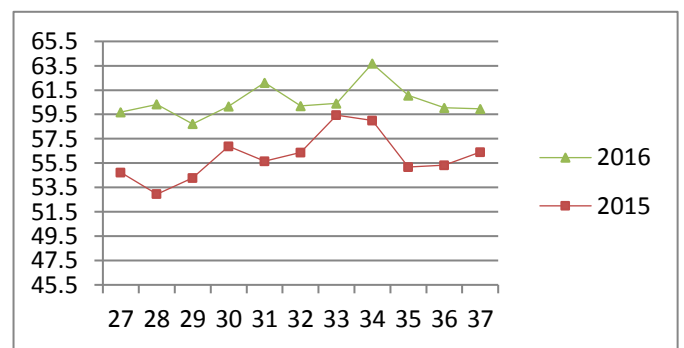

Lamb A2 - Sales Price

PIGS

Class	Units	Avg Mass	Avg Purch Price	Purch Min	Purch Max
BP	6481	74.16	23.54	22.30	24.50
BO	2471	76.37	23.57	22.30	24.07
BR	283	76.30	22.82	21.63	24.00
BC	33	76.62	20.39	18.86	23.10
BU	8	70.75	18.46	16.00	20.00
BS	4	68.45	16.00	16.00	16.00
PP	2218	52.43	24.54	22.37	26.98
PO	149	48.68	23.29	21.83	25.00
PR	19	50.99	19.46	10.00	24.50
PU	3	54.63	14.33	10.00	16.49
PS	5	36.44	22.39	22.39	22.39
SAS	640	112.39	13.89	6.00	18.00
HP	4566	87.07	23.06	22.00	24.03
HO	5044	89.39	23.01	22.00	23.85
HR	915	90.15	22.54	21.00	23.26
HC	95	90.97	19.91	11.40	23.10
HU	8	89.56	19.94	18.50	23.10
HS	4	95.63	18.84	17.50	23.10
CP	1638	61.19	24.77	22.40	25.50
CO	147	62.55	23.94	22.40	25.50
CR	8	61.90	23.45	21.00	24.00
CC	3	56.87	20.92	20.92	20.92
CS	2	81.20	15.00	15.00	15.00
SAS	795	132.64	17.40	12.00	18.80
25 539