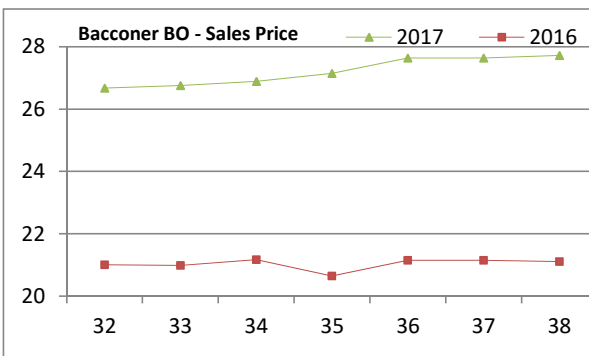

THIS INFORMATION IS PROTECTED AGAINST COPYING OR DISTRIBUTION WITHOUT PRIOR PERMISSION FROM THE RMAA BOARD.

FOR ENQUIRIES, PLEASE CONTACT RMAA AT TEL (012) 349 1237/8 or priceinformation@maa.co.za

Disclaimer: In no event shall the RMAA be liable for any direct, special, indirect or consequential damages, or any other damages of any kind, including but not limited to loss of use, loss of profits, or loss of data, whether in an action in contract, tort (including but not limited to negligence), or otherwise, arising out of or in any way connected with the use of this information. While the RMAA takes great care in compiling the contents of this page, it is nevertheless only meant to provide non-binding general information and cannot replace detailed individual advice to help the prospective buyer make his decision. The RMAA does not guarantee that the information on these pages is up-to-date, accurate and complete.