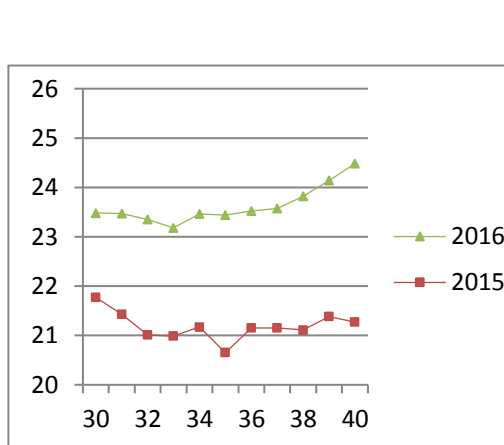

Baconer BO - Purchase Price

Hide	Feedlot	15.44
	Veldt	15.53
Dorper	ea	29.00
Merino	ea	77.08

THIS INFORMATION IS PROTECTED AGAINST COPYING OR DISTRIBUTION WITHOUT PRIOR PERMISSION FROM THE RMAA BOARD.

FOR ENQUIRIES, PLEASE CONTACT RMAA AT TEL (012) 349 1237/8 or priceinformation@rmaa.co.za

Disclaimer: In no event shall the RMAA be liable for any direct, special, indirect or consequential damages, or any other damages of any kind, including but not limited to loss of use, loss of profits, or loss of data, whether in an action in contract, tort (including but not limited to negligence), or otherwise, arising out of or in any way connected with the use of this information. While the RMAA takes great care in compiling the contents of this page, it is nevertheless only meant to provide non-binding general information and cannot replace detailed individual advice to help the prospective buyer make his decision. The RMAA does not guarantee that the information on these pages is up-to-date, accurate and complete.