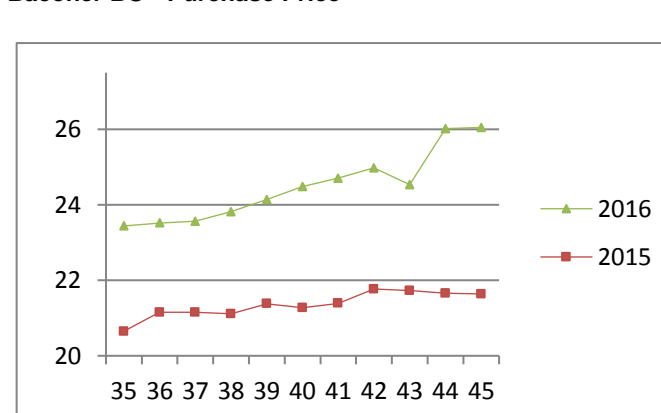

Baconer BO - Purchase Price

THIS INFORMATION IS PROTECTED AGAINST COPYING OR DISTRIBUTION WITHOUT PRIOR PERMISSION FROM THE RMAA BOARD.

FOR ENQUIRIES, PLEASE CONTACT RMAA AT TEL (012) 349 1237/8 or priceinformation@rmaa.co.za

Disclaimer: In no event shall the RMAA be liable for any direct, special, indirect or consequential damages, or any other damages of any kind, including but not limited to loss of use, loss of profits, or loss of data, whether in an action in contract, tort (including but not limited to negligence), or otherwise, arising out of or in any way connected with the use of this information. While the RMAA takes great care in compiling the contents of this page, it is nevertheless only meant to provide non-binding general information and cannot replace detailed individual advice to help the prospective buyer make his decision. The RMAA does not guarantee that the information on these pages is up-to-date, accurate and complete.