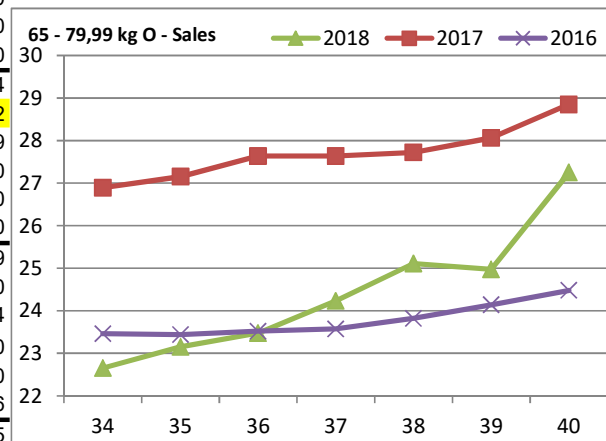

THIS INFORMATION IS PROTECTED AGAINST COPYING OR DISTRIBUTION WITHOUT PRIOR PERMISSION FROM THE RMAA BOARD.

FOR ENQUIRIES, PLEASE CONTACT RMAA AT TEL (012) 349 1237/8 or marketing@rmaa.co.za

Disclaimer: In no event shall the RMAA be liable for any direct, special, indirect or consequential damages, or any other damages of any kind, including but not limited to loss of use, loss of profits, or loss of data, whether in an action in contract, tort (including but not limited to negligence), or otherwise, arising out of or in any way connected with the use of this information. While the RMAA takes great care in compiling the contents of this page, it is nevertheless only meant to provide non-binding general information and cannot replace detailed individual advice to help the prospective buyer make his decision. The RMAA does not guarantee that the information on these pages is up-to-date, accurate and complete.