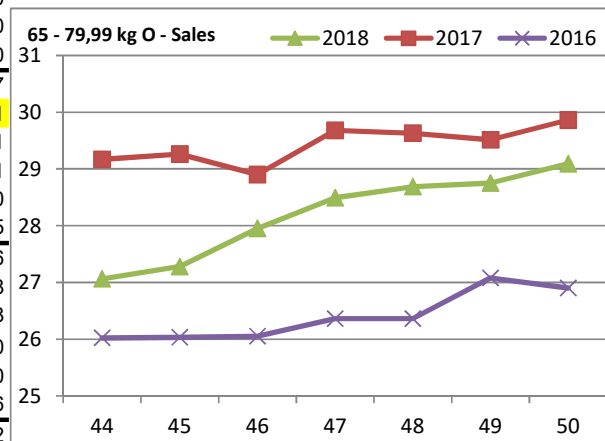

THIS INFORMATION IS PROTECTED AGAINST COPYING OR DISTRIBUTION WITHOUT PRIOR PERMISSION FROM THE RMAA BOARD.

FOR ENQUIRIES, PLEASE CONTACT RMAA AT TEL (012) 349 1237/8 or marketing@rmaa.co.za

Disclaimer: In no event shall the RMAA be liable for any direct, special, indirect or consequential damages, or any other damages of any kind, including but not limited to loss of use, loss of profits, or loss of data, whether in an action in contract, tort (including but not limited to negligence), or otherwise, arising out of or in any way connected with the use of this information. While the RMAA takes great care in compiling the contents of this page, it is nevertheless only meant to provide non-binding general information and cannot replace detailed individual advice to help the prospective buyer make his decision. The RMAA does not guarantee that the information on these pages is up-to-date, accurate and complete.